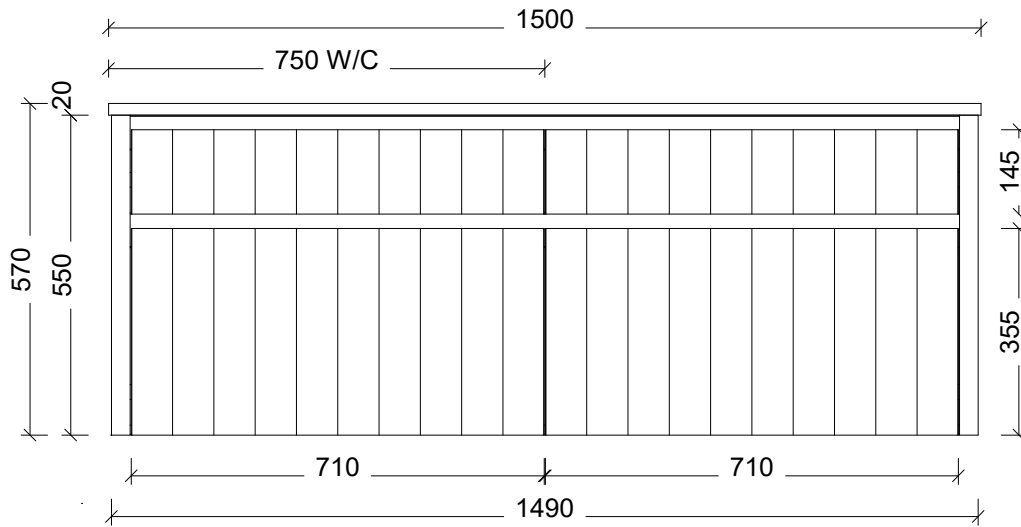

Range	Huron
Mount	Wall Hung
Size	1500 Centre Bowl
SKU	HUR-VCO-1500-C-X-W

TOP DETAILS

Available Tops 1. SilkSurface 20mm

NOTES

Revision	01
Date	30/08/23

DIMENSIONS SHOWN ARE IN MILLIMETERS, ARE NOMINAL ONLY AND SUBJECT TO CHANGE AT ANY TIME.
DO NOT SCALE DRAWINGS.
INSTALLER TO CONFIRM ALL DIMENSIONS ON-SITE PRIOR TO INSTALL.
SIZE VARIATION (+/- 3%) IS TO BE EXPECTED ON CERAMIC TOPS.
E&OE.

©

Timberline

22 Myrtle Drive, Armidale NSW 2350
www.timberline.com.au
02 6773 8500