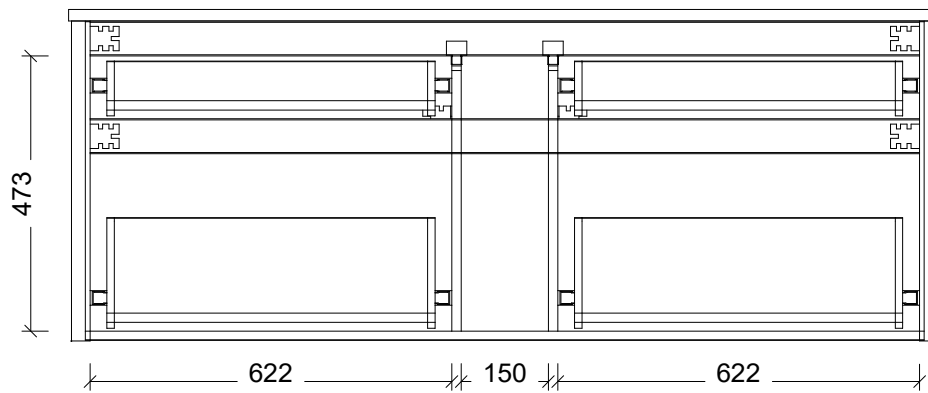

Range	Huron
Mount	Wall Hung
Size	1500 Centre Bowl
SKU	HUR-VCO-1500-C-X-W

TOP DETAILS

Available Tops 1. SilkSurface 20mm

NOTES

Revision	01
Date	30/08/23

DIMENSIONS SHOWN ARE IN MILLIMETERS, ARE NOMINAL ONLY AND SUBJECT TO CHANGE AT ANY TIME.
DO NOT SCALE DRAWINGS.
INSTALLER TO CONFIRM ALL DIMENSIONS ON-SITE PRIOR TO INSTALL.
SIZE VARIATION (+/- 3%) IS TO BE EXPECTED ON CERAMIC TOPS.
E&OE.

©

Timberline

22 Myrtle Drive, Armidale NSW 2350
www.timberline.com.au
02 6773 8500