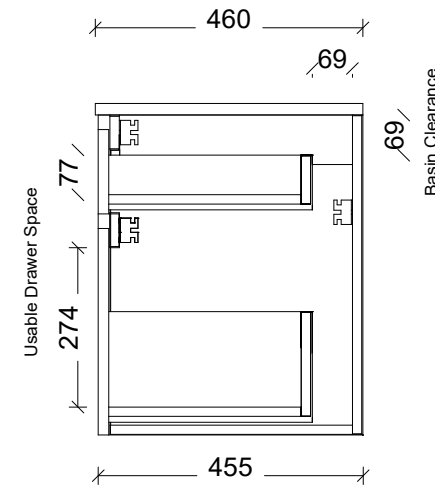

Range	Huron
Mount	Wall Hung
Size	1500 Centre Bowl
SKU	HUR-VCO-1500-C-X-W

TOP DETAILS

Available Tops 1. SilkSurface 20mm

NOTES

Revision	01
Date	30/08/23

DIMENSIONS SHOWN ARE IN MILLIMETERS, ARE NOMINAL ONLY AND SUBJECT TO CHANGE AT ANY TIME.
DO NOT SCALE DRAWINGS.
INSTALLER TO CONFIRM ALL DIMENSIONS ON-SITE PRIOR TO INSTALL.
SIZE VARIATION (+/- 3%) IS TO BE EXPECTED ON CERAMIC TOPS.
E&OE.

©

Timberline

22 Myrtle Drive, Armidale NSW 2350
www.timberline.com.au
02 6773 8500