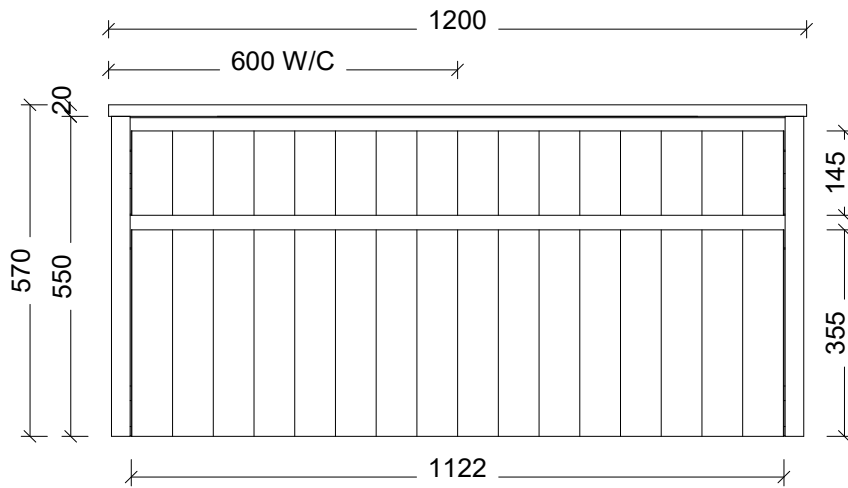

Range	Huron
Mount	Wall Hung
Size	1200 Centre Bowl
SKU	HUR-VCO-1200-C-X-W

TOP DETAILS

Available Tops 1. SilkSurface 20mm

NOTES

Revision 01

Date 29/08/23

DIMENSIONS SHOWN ARE IN MILLIMETERS, ARE NOMINAL ONLY AND SUBJECT TO CHANGE AT ANY TIME.
DO NOT SCALE DRAWINGS.
INSTALLER TO CONFIRM ALL DIMENSIONS ON-SITE PRIOR TO INSTALL.
SIZE VARIATION (+/- 3%) IS TO BE EXPECTED ON CERAMIC TOPS.
E&OE.

©

Timberline

22 Myrtle Drive, Armidale NSW 2350
www.timberline.com.au
02 6773 8500