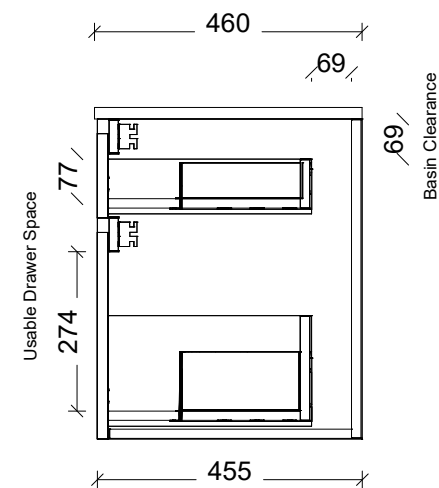

Range	Huron
Mount	Wall Hung
Size	1200 Centre Bowl
SKU	HUR-VCO-1200-C-X-W

TOP DETAILS

Available Tops 1. SilkSurface 20mm

NOTES

Revision 01

Date 29/08/23

DIMENSIONS SHOWN ARE IN MILLIMETERS, ARE NOMINAL ONLY AND SUBJECT TO CHANGE AT ANY TIME.
DO NOT SCALE DRAWINGS.
INSTALLER TO CONFIRM ALL DIMENSIONS ON-SITE PRIOR TO INSTALL.
SIZE VARIATION (+/- 3%) IS TO BE EXPECTED ON CERAMIC TOPS.
E&OE.

©

Timberline

22 Myrtle Drive, Armidale NSW 2350
www.timberline.com.au
02 6773 8500