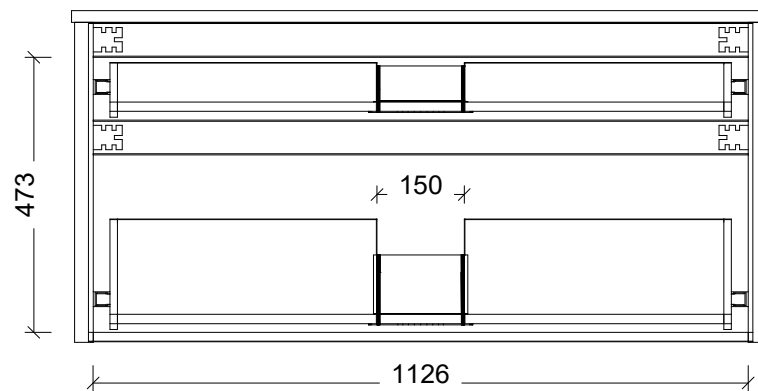

Range	Huron
Mount	Wall Hung
Size	1200 Centre Bowl
SKU	HUR-VCO-1200-C-X-W

TOP DETAILS

Available Tops 1. SilkSurface 20mm

NOTES

Revision 01

Date 29/08/23

DIMENSIONS SHOWN ARE IN MILLIMETERS, ARE NOMINAL ONLY AND SUBJECT TO CHANGE AT ANY TIME.
DO NOT SCALE DRAWINGS.
INSTALLER TO CONFIRM ALL DIMENSIONS ON-SITE PRIOR TO INSTALL.
SIZE VARIATION (+/- 3%) IS TO BE EXPECTED ON CERAMIC TOPS.
E&OE.

©

Timberline

22 Myrtle Drive, Armidale NSW 2350
www.timberline.com.au
02 6773 8500