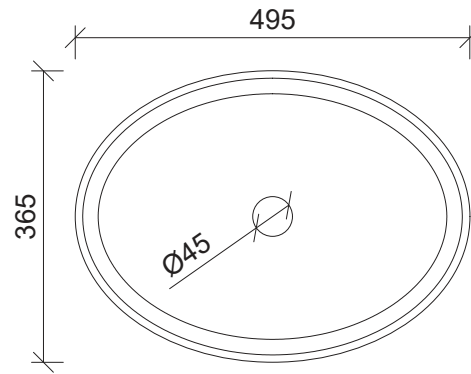

## Coast

WG White Gloss  
COA-BS-495-WG-U

Inset

Drawings

### Taphole Offset

**Note:** Offset or wall mounted tapware required.

Cut Out Specifications

**Material:** Mineral Composite  
**Approx Capacity:** 8.6L  
**Cut Out Size:** 459w x 329d  
**Waste Size:** 50mm without overflow