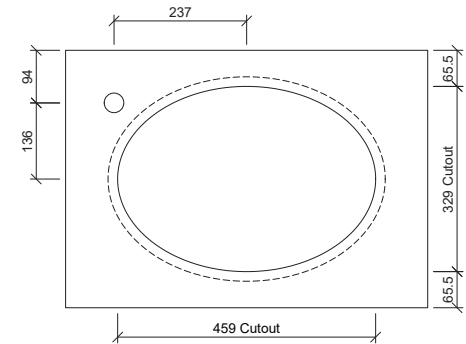

## Coast

WG White Gloss  
COA-BS-495-WG-U

Inset

Drawings

### Taphole Offset

**Note:** Offset or wall mounted tapware required.

Cut Out Specifications

**Material:** Mineral Composite  
**Approx Capacity:** 8.6L  
**Cut Out Size:** 459w x 329d  
**Waste Size:** 50mm without overflow