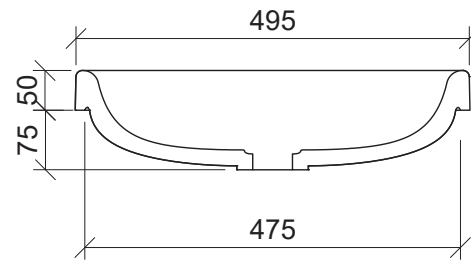

## Coast

WG White Gloss  
COA-BS-495-WG-U

Inset

Drawings

### Taphole Offset

**Note:** Offset or wall mounted tapware required.

Cut Out Specifications

**Material:** Mineral Composite  
**Approx Capacity:** 8.6L  
**Cut Out Size:** 459w x 329d  
**Waste Size:** 50mm without overflow