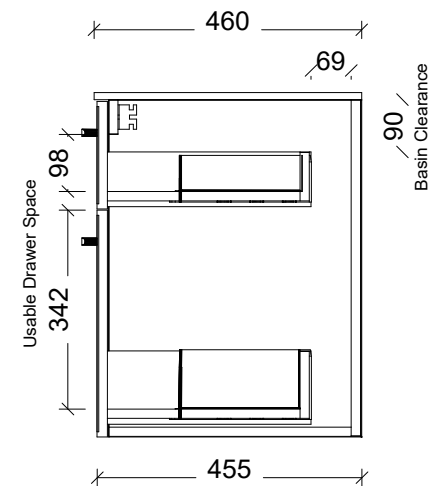

Range	Clare
Mount	Wall Hung
Size	1200 Centre Bowl
SKU	CLR-VCO-1200-C-X-W

TOP DETAILS

Available Tops 1. SilkSurface 12mm

NOTES

Revision	01
Date	01/09/23

DIMENSIONS SHOWN ARE IN MILLIMETERS, ARE NOMINAL ONLY AND SUBJECT TO CHANGE AT ANY TIME.
DO NOT SCALE DRAWINGS.
INSTALLER TO CONFIRM ALL DIMENSIONS ON-SITE PRIOR TO INSTALL.
SIZE VARIATION (+/- 3%) IS TO BE EXPECTED ON CERAMIC TOPS.
E&OE.

©

Timberline

22 Myrtle Drive, Armidale NSW 2350
www.timberline.com.au
02 6773 8500