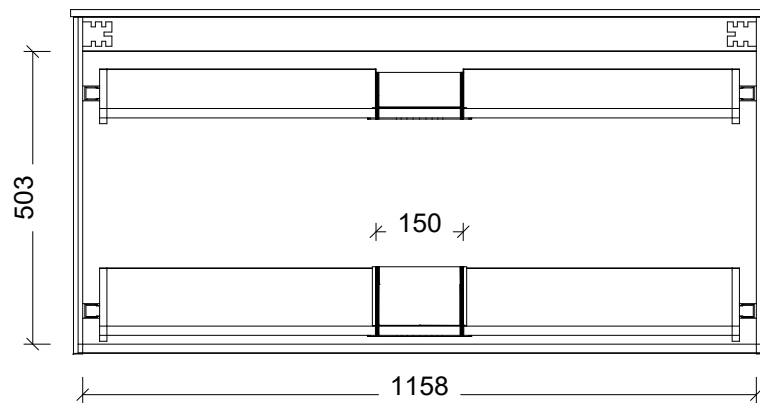

Range	Clare
Mount	Wall Hung
Size	1200 Centre Bowl
SKU	CLR-VCO-1200-C-X-W

TOP DETAILS

Available Tops 1. SilkSurface 12mm

NOTES

Revision	01
Date	01/09/23

DIMENSIONS SHOWN ARE IN MILLIMETERS, ARE NOMINAL ONLY AND SUBJECT TO CHANGE AT ANY TIME.
DO NOT SCALE DRAWINGS.
INSTALLER TO CONFIRM ALL DIMENSIONS ON-SITE PRIOR TO INSTALL.
SIZE VARIATION (+/- 3%) IS TO BE EXPECTED ON CERAMIC TOPS.
E&OE.

©

Timberline

22 Myrtle Drive, Armidale NSW 2350
www.timberline.com.au
02 6773 8500