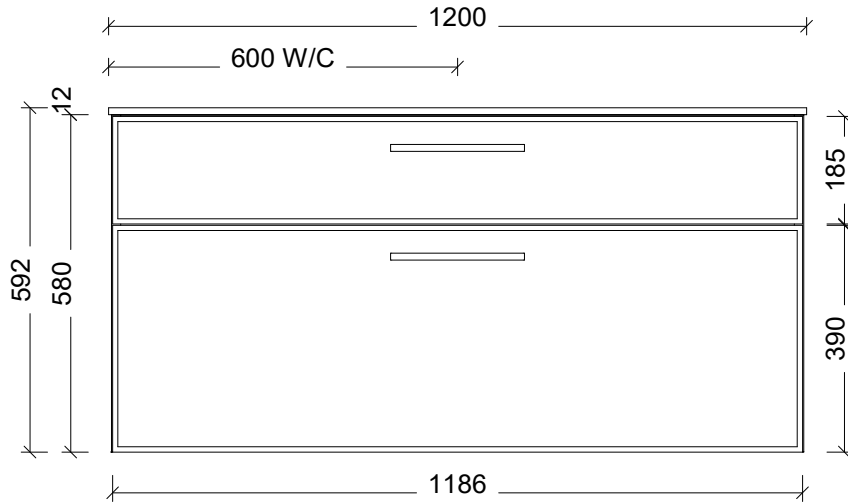

Range	Clare
Mount	Wall Hung
Size	1200 Centre Bowl
SKU	CLR-VCO-1200-C-X-W

TOP DETAILS

Available Tops 1. SilkSurface 12mm

NOTES

Revision	01
Date	01/09/23

DIMENSIONS SHOWN ARE IN MILLIMETERS, ARE NOMINAL ONLY AND SUBJECT TO CHANGE AT ANY TIME.
DO NOT SCALE DRAWINGS.
INSTALLER TO CONFIRM ALL DIMENSIONS ON-SITE PRIOR TO INSTALL.
SIZE VARIATION (+/- 3%) IS TO BE EXPECTED ON CERAMIC TOPS.
E&OE.

©

Timberline

22 Myrtle Drive, Armidale NSW 2350
www.timberline.com.au
02 6773 8500