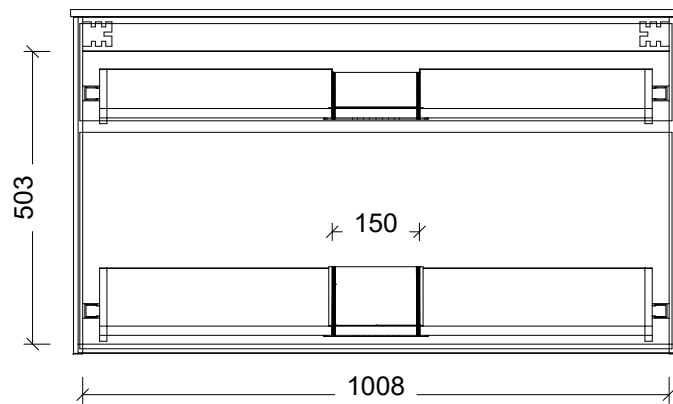

Range	Clare
Mount	Wall Hung
Size	1050 Centre Bowl
SKU	CLR-VCO-1050-C-X-W

TOP DETAILS

Available Tops 1. SilkSurface 12mm

NOTES

Revision	01
Date	01/09/23

DIMENSIONS SHOWN ARE IN MILLIMETERS, ARE NOMINAL ONLY AND SUBJECT TO CHANGE AT ANY TIME.
DO NOT SCALE DRAWINGS.
INSTALLER TO CONFIRM ALL DIMENSIONS ON-SITE PRIOR TO INSTALL.
SIZE VARIATION (+/- 3%) IS TO BE EXPECTED ON CERAMIC TOPS.
E&OE.

©

Timberline

22 Myrtle Drive, Armidale NSW 2350
www.timberline.com.au
02 6773 8500