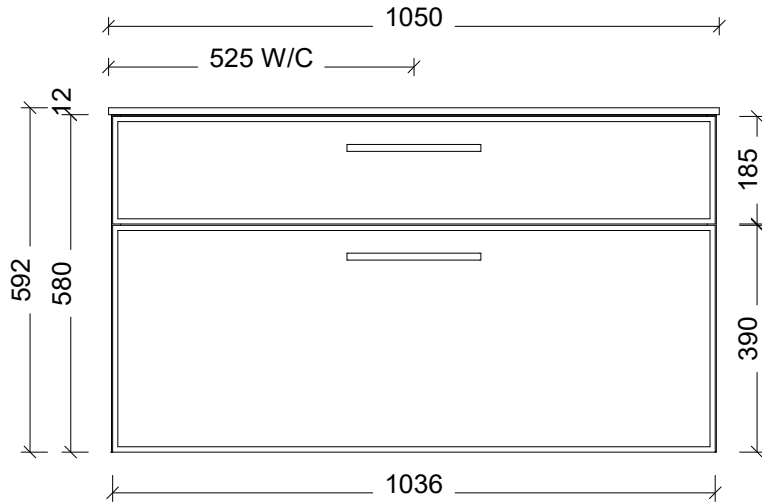

Range	Clare
Mount	Wall Hung
Size	1050 Centre Bowl
SKU	CLR-VCO-1050-C-X-W

TOP DETAILS

Available Tops 1. SilkSurface 12mm

NOTES

Revision	01
Date	01/09/23

DIMENSIONS SHOWN ARE IN MILLIMETERS, ARE NOMINAL ONLY AND SUBJECT TO CHANGE AT ANY TIME.
DO NOT SCALE DRAWINGS.
INSTALLER TO CONFIRM ALL DIMENSIONS ON-SITE PRIOR TO INSTALL.
SIZE VARIATION (+/- 3%) IS TO BE EXPECTED ON CERAMIC TOPS.
E&OE.

©

Timberline

22 Myrtle Drive, Armidale NSW 2350
www.timberline.com.au
02 6773 8500