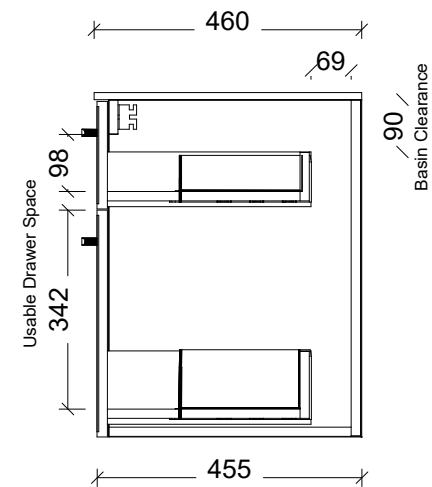

Range	Clare
Mount	Wall Hung
Size	1050 Centre Bowl
SKU	CLR-VCO-1050-C-X-W

TOP DETAILS

Available Tops 1. SilkSurface 12mm

NOTES

Revision	01
Date	01/09/23

DIMENSIONS SHOWN ARE IN MILLIMETERS, ARE NOMINAL ONLY AND SUBJECT TO CHANGE AT ANY TIME.
DO NOT SCALE DRAWINGS.
INSTALLER TO CONFIRM ALL DIMENSIONS ON-SITE PRIOR TO INSTALL.
SIZE VARIATION (+/- 3%) IS TO BE EXPECTED ON CERAMIC TOPS.
E&OE.

©

Timberline

22 Myrtle Drive, Armidale NSW 2350
www.timberline.com.au
02 6773 8500