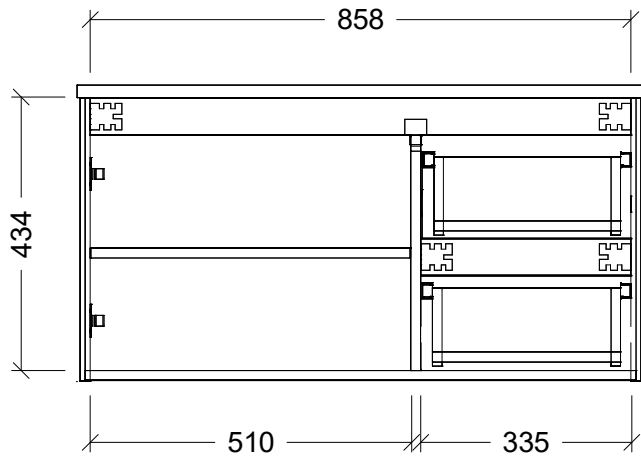

LH and RH Drawer Options Available

Range	Austin Cambridge
Mount	Wall Hung
Size	900
SKU	AUSC-VCO-900-C-X-W

TOP DETAILS

Available Tops	1. Alpha Ceramic
	2. Regal Mineral

Top Notes

NOTES

Revision	01
Date	27/09/23

DIMENSIONS SHOWN ARE IN MILLIMETERS, ARE NOMINAL ONLY AND SUBJECT TO CHANGE AT ANY TIME. DO NOT SCALE DRAWINGS. INSTALLER TO CONFIRM ALL DIMENSIONS ON-SITE PRIOR TO INSTALL. SIZE VARIATION (+/- 3%) IS TO BE EXPECTED ON CERAMIC TOPS. E&OE.