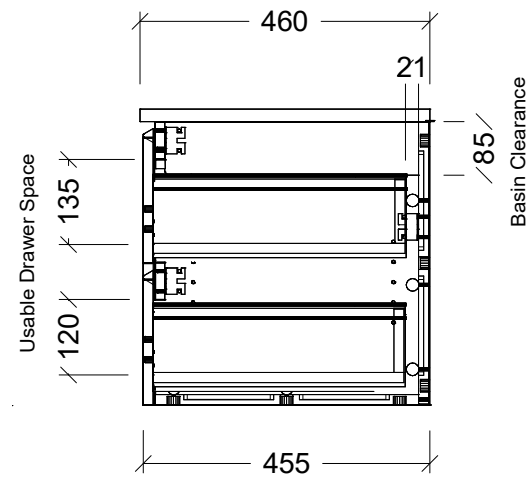

LH and RH Drawer Options Available

Range	Austin Cambridge
Mount	Wall Hung
Size	900
SKU	AUSC-VCO-900-C-X-W

TOP DETAILS

Available Tops	1. Alpha Ceramic
	2. Regal Mineral

Top Notes

NOTES

Revision	01
Date	27/09/23

DIMENSIONS SHOWN ARE IN MILLIMETERS, ARE NOMINAL ONLY AND SUBJECT TO CHANGE AT ANY TIME. DO NOT SCALE DRAWINGS. INSTALLER TO CONFIRM ALL DIMENSIONS ON-SITE PRIOR TO INSTALL. SIZE VARIATION (+/- 3%) IS TO BE EXPECTED ON CERAMIC TOPS. E&OE.