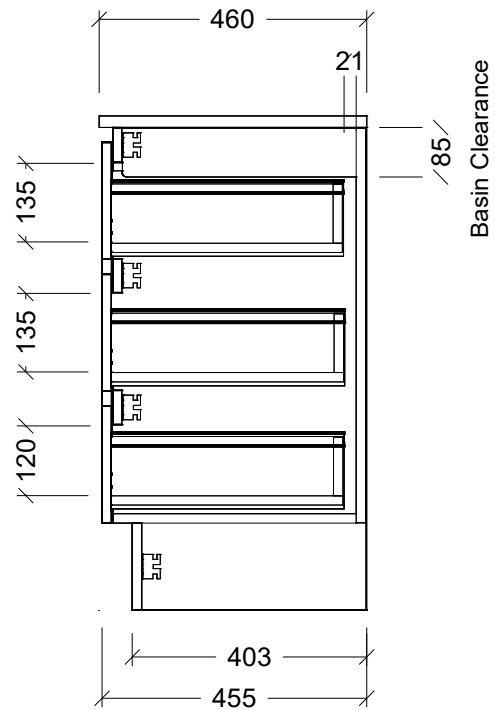

LH and RH Drawer Options Available

Usable Drawer Space

Range	Austin Cambridge
Mount	Floorstanding
Size	750
SKU	AUSC-VCO-750-C-X-F

#### NOTES

Revision	01
Date	27/09/23

DIMENSIONS SHOWN ARE IN MILLIMETERS, ARE NOMINAL ONLY AND SUBJECT TO CHANGE AT ANY TIME.  
DO NOT SCALE DRAWINGS. INSTALLER TO CONFIRM ALL DIMENSIONS ON-SITE PRIOR TO INSTALL.  
SIZE VARIATION (+/- 3%) IS TO BE EXPECTED ON CERAMIC TOPS.  
E&OE.