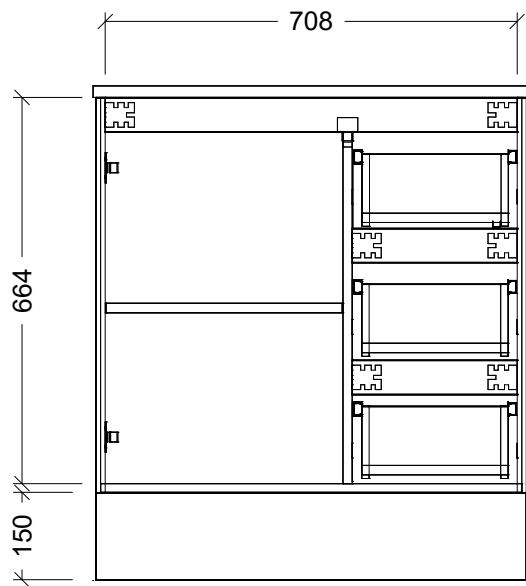

LH and RH Drawer Options Available

Usable Drawer Space

Range	Austin Cambridge
Mount	Floorstanding
Size	750
SKU	AUSC-VCO-750-C-X-F

#### NOTES

Revision	01
Date	27/09/23

DIMENSIONS SHOWN ARE IN MILLIMETERS, ARE NOMINAL ONLY AND SUBJECT TO CHANGE AT ANY TIME.  
DO NOT SCALE DRAWINGS. INSTALLER TO CONFIRM ALL DIMENSIONS ON-SITE PRIOR TO INSTALL.  
SIZE VARIATION (+/- 3%) IS TO BE EXPECTED ON CERAMIC TOPS.  
E&OE.