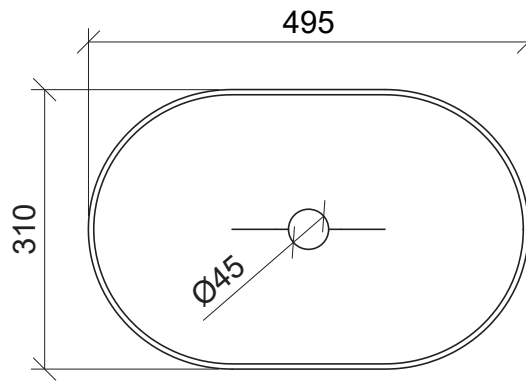

Oval Flute

WG White Gloss
OVF-BS-490-WG-S

WM White Matt
OVF-BS-490-WM-U

Taphole Offset

Taphole Behind

Above Counter

Drawings

Cut Out Specifications

Material: Ceramic
Approx Capacity: 10L
Cut Out Size: 80mm
Waste Size: 32mm without overflow

Note: Due to the manufacturing process, ceramic basins will vary from their nominal stated sizes. Use the dimensions provided as a guide only. Waste not included. Refer to brochure for pricing.