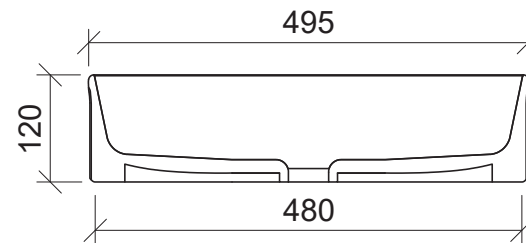

Oval Flute

WG White Gloss
OVF-BS-490-WG-S

WM White Matt
OVF-BS-490-WM-U

Taphole Offset

Taphole Behind

Above Counter

Drawings

Cut Out Specifications

Material: Ceramic
Approx Capacity: 10L
Cut Out Size: 80mm
Waste Size: 32mm without overflow

Note: Due to the manufacturing process, ceramic basins will vary from their nominal stated sizes. Use the dimensions provided as a guide only. Waste not included. Refer to brochure for pricing.