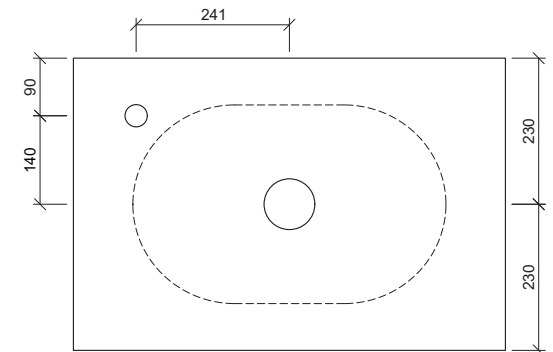

Oval Flute

WG White Gloss
OVF-BS-490-WG-S

WM White Matt
OVF-BS-490-WM-U

Taphole Offset

Taphole Behind

Above Counter

Drawings

Cut Out Specifications

Material: Ceramic
Approx Capacity: 10L
Cut Out Size: 80mm
Waste Size: 32mm without overflow

Note: Due to the manufacturing process, ceramic basins will vary from their nominal stated sizes. Use the dimensions provided as a guide only. Waste not included. Refer to brochure for pricing.