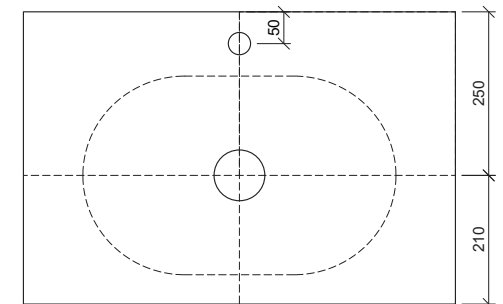

Oval Flute

WG White Gloss
OVF-BS-490-WG-S

WM White Matt
OVF-BS-490-WM-U

Taphole Offset

Taphole Behind

Above Counter

Drawings

Cut Out Specifications

Material: Ceramic
Approx Capacity: 10L
Cut Out Size: 80mm
Waste Size: 32mm without overflow

Note: Due to the manufacturing process, ceramic basins will vary from their nominal stated sizes. Use the dimensions provided as a guide only. Waste not included. Refer to brochure for pricing.