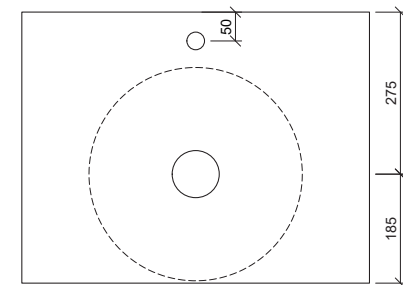

## Luxe

**BG** Brushed Gold  
LUX-BS-360-BG-U

**BN** Brushed Nickel  
LUX-BS-360-BN-U

Above Counter

Drawings

Taphole Offset

Taphole Behind

Cut Out Specifications

**Material:** Stainless Steel  
**Approx Capacity:** 11L  
**Cut Out Size:** 80mm  
**Waste Size:** 32mm without overflow

**Note:** Waste included. Refer to brochure for pricing.