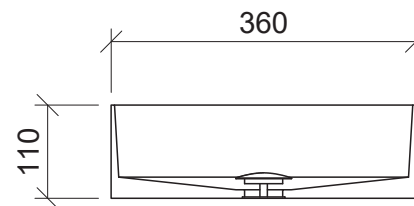

## Luxe

**BG** Brushed Gold  
LUX-BS-360-BG-U

**BN** Brushed Nickel  
LUX-BS-360-BN-U

Above Counter

Drawings

Taphole Offset

Taphole Behind

Cut Out Specifications

**Material:** Stainless Steel  
**Approx Capacity:** 11L  
**Cut Out Size:** 80mm  
**Waste Size:** 32mm without overflow

**Note:** Waste included. Refer to brochure for pricing.