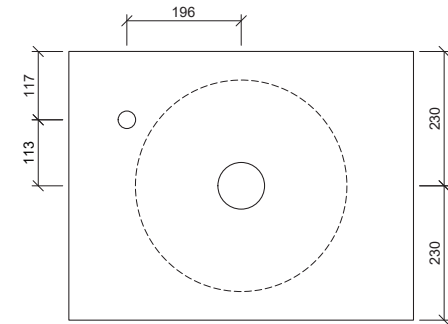

## Luxe

**BG** Brushed Gold  
LUX-BS-360-BG-U

**BN** Brushed Nickel  
LUX-BS-360-BN-U

Above Counter

Drawings

Taphole Offset

Taphole Behind

Cut Out Specifications

**Material:** Stainless Steel  
**Approx Capacity:** 11L  
**Cut Out Size:** 80mm  
**Waste Size:** 32mm without overflow

**Note:** Waste included. Refer to brochure for pricing.