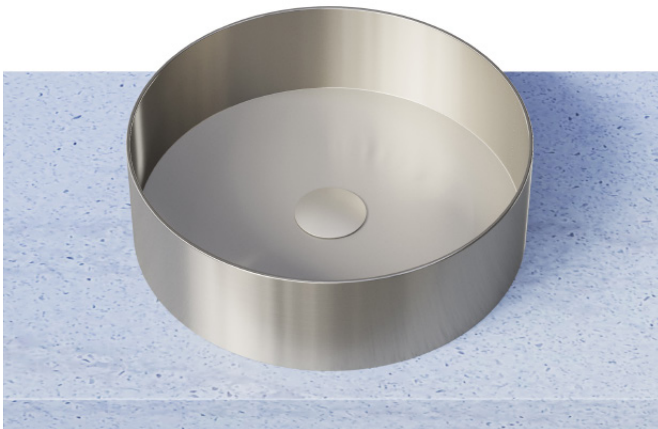

## Luxe

**BG** Brushed Gold  
LUX-BS-360-BG-U

**BN** Brushed Nickel  
LUX-BS-360-BN-U

Above Counter

Drawings

Taphole Offset

Taphole Behind

Cut Out Specifications

**Material:** Stainless Steel  
**Approx Capacity:** 11L  
**Cut Out Size:** 80mm  
**Waste Size:** 32mm without overflow

**Note:** Waste included. Refer to brochure for pricing.