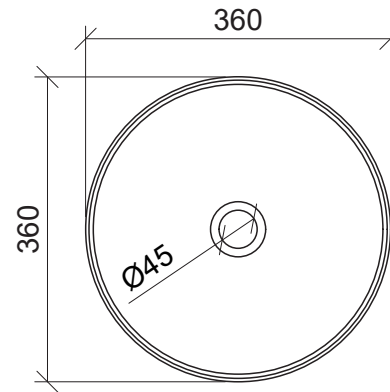

## Luxe

**BG** Brushed Gold  
LUX-BS-360-BG-U

**BN** Brushed Nickel  
LUX-BS-360-BN-U

Above Counter

Drawings

Taphole Offset

Taphole Behind

Cut Out Specifications

**Material:** Stainless Steel  
**Approx Capacity:** 11L  
**Cut Out Size:** 80mm  
**Waste Size:** 32mm without overflow

**Note:** Waste included. Refer to brochure for pricing.