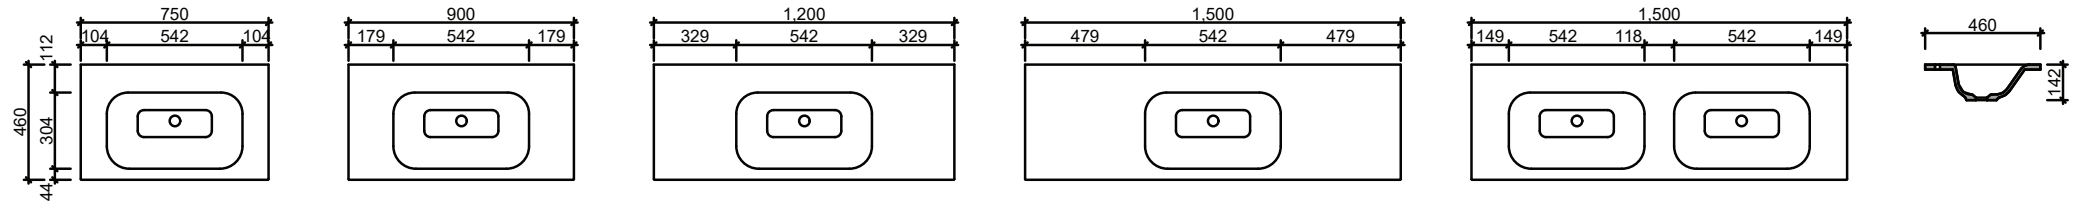

## Dolomite Vanity Tops

### HAVEN MATT

- Waste Size:** 32mm with overflow
- Tap Holes:** 0, 1 or 3
- Bowl Depth:** 125mm
- Top Thickness:** 20mm

### NANO

- Waste Size:** 32mm with overflow
- Tap Holes:** 1
- Bowl Depth:** 85mm
- Top Thickness:** 45mm