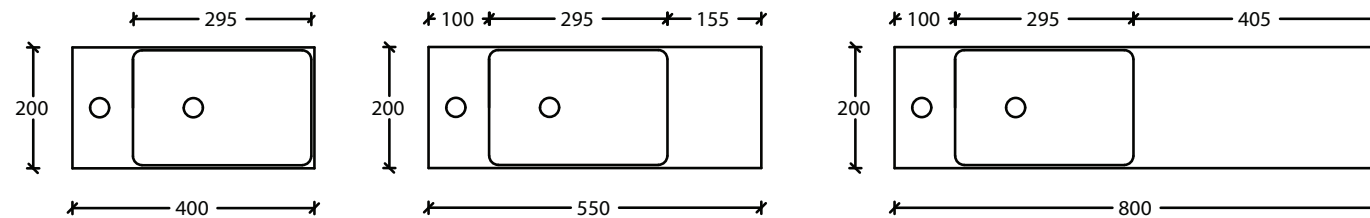

## Dolomite Vanity Tops

### HAVEN MATT

- Waste Size:** 32mm with overflow
- Tap Holes:** 0, 1 or 3
- Bowl Depth:** 125mm
- Top Thickness:** 20mm

### NANO

- Waste Size:** 32mm with overflow
- Tap Holes:** 1
- Bowl Depth:** 85mm
- Top Thickness:** 45mm