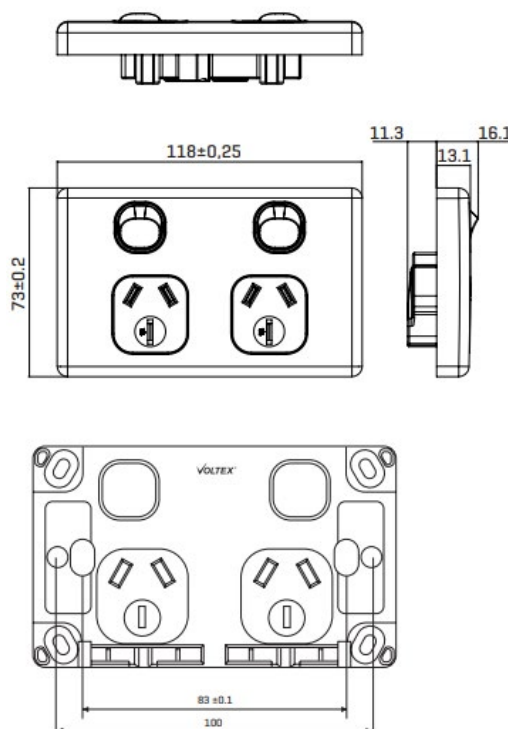

Powerpoint

The standard position for the in-drawer powerpoint is the top left hand drawer unless specified otherwise. Shaver powerpoints are sent loose unless location is specified.

The in-drawer powerpoint comes complete with a 3-pin plug allowing for easy connection into a powerpoint, or alternatively this can be hardwired. Please discuss your options with your electrician.

The shaver powerpoint will require installation by your electrician. Powerpoint cut-outs are available in rear wall of shaver upon request at no additional charge, or the powerpoint will be sent loose for onsite installation if a location is not provided.

In-Drawer Powerpoint

Shaving Cabinet Powerpoint

In-Drawer Powerpoint
Cord Length 1 metre

Shaving Cabinet Powerpoint
(Gold)

Shaving Cabinet Powerpoint
(Platinum)