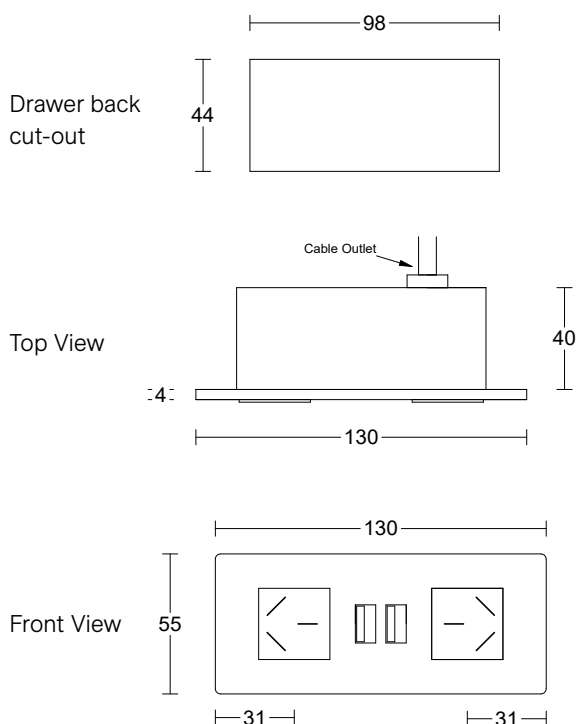

Powerpoint

The standard position for the in-drawer powerpoint is the top left hand drawer unless specified otherwise. Shaver powerpoints are sent loose unless location is specified.

The in-drawer powerpoint comes complete with a 3-pin plug allowing for easy connection into a powerpoint, or alternatively this can be hardwired. Please discuss your options with your electrician.

The shaver powerpoint will require installation by your electrician. Powerpoint cut-outs are available in rear wall of shaver upon request at no additional charge, or the powerpoint will be sent loose for onsite installation if a location is not provided.

In-Drawer Powerpoint

Shaving Cabinet Powerpoint

In-Drawer Powerpoint
Cord Length 1 metre

Shaving Cabinet Powerpoint
(Gold)

Shaving Cabinet Powerpoint
(Platinum)