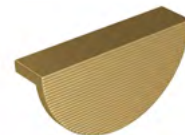

Brushed Gold

Crescent Handle* Attaches in the standard position towards top of door and drawer fronts.

Chrome

Brushed Nickel

Gunmetal

Black

Brushed Gold

Curve Handle

Chrome

Brushed Nickel

Gunmetal

Black

Brushed Gold

Eclipse Handle* Attaches in the standard position towards top of door and drawer fronts.

Chrome

Brushed Nickel

Black

Brushed Gold

Fingerpull*

◀ Woodgrain

Painted ▶

Notes for Fingerpull Option:

Usable drawer height is reduced with fingerpull. Drawer and door widths might vary depending on cabinet layout. Available in all colours. Not available on the Kent, Apollo, Dockland or Washboard route.