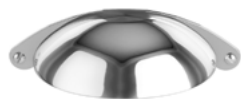

Brushed Gold

Crescent Handle* Attaches in the standard position towards top of door and drawer fronts.

Chrome

Brushed Nickel

Gunmetal

Black

Brushed Gold

Curve Handle

Brushed Gold

Duke Knob*

Chrome

Brushed Nickel

Gunmetal

Black

Brushed Gold

*Denotes handles suitable for Classic, Sussex and Victoria fronts.

Chrome

Brushed Nickel

Gunmetal

Black

Brushed Gold

Eclipse Handle* Attaches in the standard position towards top of door and drawer fronts.

Chrome

Brushed Nickel

Brushed Gold

Ova Handle* Attaches on the top of door and drawer fronts.

Chrome

Brushed Nickel

Black

Brushed Gold

Brushed Bronze

Retro Handle*