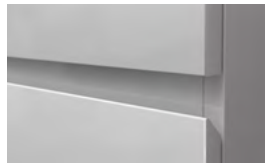

Brushed Gold

Crescent Handle* Attaches in the standard position towards top of door and drawer fronts.

Chrome

Brushed Nickel

Gunmetal

Black

Brushed Gold

Curve Handle

Chrome

Brushed Nickel

Gunmetal

Black

Brushed Gold

Eclipse Handle* Attaches in the standard position towards top of door and drawer fronts.

Chrome

Brushed Nickel

Black

Brushed Gold

Fingerpull*

◀ Woodgrain

Painted ▶

Notes for Fingerpull Option:

Usable drawer height is reduced with fingerpull. Drawer and door widths might vary depending on cabinet layout. Available in all colours. Not available on the Kent, Apollo, Dockland or Washboard route.