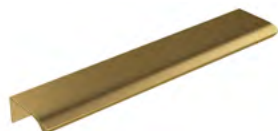

Brushed Gold