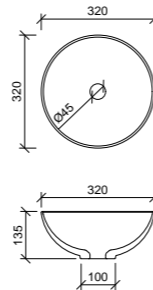

Rose White*

32mm waste.

WG ROS-BS-320-WG-S