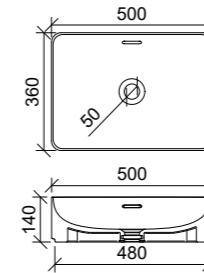

Ceramic Basins

Allure

32mm waste

White Gloss/Matte
WG ALL-BS-360-WG-S
WM ALL-BS-360-WM-U

Ivory Matte
IM ALL-BS-360-IM-U

Light Grey Matte
LGM ALL-BS-360-LGM-U

Grey Matte
GM ALL-BS-360-GM-U

Anthracite
ANT ALL-BS-360-ANT-U

Black Matte
BKM ALL-BS-360-BKM-U

Taupe Matte
TPM ALL-BS-360-TPM-U

Terracotta Matte
TRM ALL-BS-360-TRM-U

Pink Matte
PM ALL-BS-360-PM-U

Blue Matte
BM ALL-BS-360-BM-U

Mint Matte
MM ALL-BS-360-MM-U

Allure Arrow White

32mm waste

WG ALA-BS-360-WG-S
WM ALA-BS-360-WM-U

Allure Dimple White

32mm waste.

WG ALD-BS-360-WG-S
WM ALD-BS-360-WM-U

Allure Flute White

32mm waste.

WG ALF-BS-360-WG-S
WM ALF-BS-360-WM-U

Allure Raked White

32mm waste.

WG ALR-BS-360-WG-S
WM ALR-BS-360-WM-U

August White

32mm waste.

WG AUG-BS-500-WG-S

Bloom White*

32mm waste.

WG BLO-BS-475-WG-S

Bonnie White

Offset or wall mounted tapware required. 32mm waste.

WG BON-BS-560-WG-S
WM BON-BS-560-WM-U

Chase White

Offset or wall mounted tapware required. 32mm waste.

WG CHA-BS-400-WG-S
WM CHA-BS-400-WM-U

Delilah White

32mm waste.

WG DEL-BS-590-WG-S

Diamond White

32mm waste.

WG DIA-BS-360-WG-S
WM DIA-BS-360-WM-U

NOTE: Wastes not included for Ceramic and Mineral Composite basins. Ceramic and Stainless Steel wastes available as separate purchase. White gloss ceramic basins (-S) included in package price. Mineral Composite, Stainless Steel, matte and coloured basins (-U) will incur an additional charge. While the colours in this brochure are to the highest standard in printing, it should only be used as an indication of actual product design. *Suitable for small space vanities.