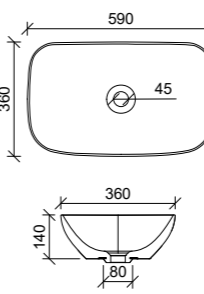

Ceramic Basins

Allure

32mm waste

White Gloss/Matte
WG ALL-BS-360-WG-S
WM ALL-BS-360-WM-U

Ivory Matte
IM ALL-BS-360-IM-U

Light Grey Matte
LGM ALL-BS-360-LGM-U

Grey Matte
GM ALL-BS-360-GM-U

Anthracite
ANT ALL-BS-360-ANT-U

Black Matte
BKM ALL-BS-360-BKM-U

Taupe Matte
TPM ALL-BS-360-TPM-U

Terracotta Matte
TRM ALL-BS-360-TRM-U

Pink Matte
PM ALL-BS-360-PM-U

Blue Matte
BM ALL-BS-360-BM-U

Mint Matte
MM ALL-BS-360-MM-U

Allure Arrow White

32mm waste

WG ALA-BS-360-WG-S
WM ALA-BS-360-WM-U

Allure Dimple White

32mm waste.

WG ALD-BS-360-WG-S
WM ALD-BS-360-WM-U

Allure Flute White

32mm waste.

WG ALF-BS-360-WG-S
WM ALF-BS-360-WM-U

Allure Raked White

32mm waste.

WG ALR-BS-360-WG-S
WM ALR-BS-360-WM-U

August White

32mm waste.

WG AUG-BS-500-WG-S

Bloom White*

32mm waste.

WG BLO-BS-475-WG-S

Bonnie White

Offset or wall mounted tapware required. 32mm waste.

WG BON-BS-560-WG-S
WM BON-BS-560-WM-U

Chase White

Offset or wall mounted tapware required. 32mm waste.

WG CHA-BS-400-WG-S
WM CHA-BS-400-WM-U

Delilah White

32mm waste.

WG DEL-BS-590-WG-S

Diamond White

32mm waste.

WG DIA-BS-360-WG-S
WM DIA-BS-360-WM-U

NOTE: Wastes not included for Ceramic and Mineral Composite basins. Ceramic and Stainless Steel wastes available as separate purchase. White gloss ceramic basins (-S) included in package price. Mineral Composite, Stainless Steel, matte and coloured basins (-U) will incur an additional charge. While the colours in this brochure are to the highest standard in printing, it should only be used as an indication of actual product design. *Suitable for small space vanities.