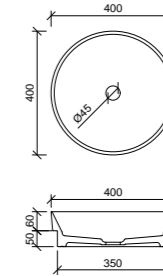

Radius Inset

Offset or wall mounted tapware required. 32mm waste.

White Gloss/Matte
WG ELI-BS-415-WG-S
WM ELI-BS-415-WM-U

Black Matte
BKM ELI-BS-415-BKM-U