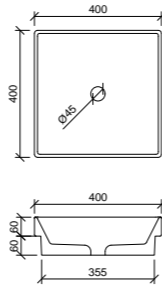

Arcade Inset White

Offset or wall mounted tapware required. 32mm waste.

WG ARC-BS-400-WG-S