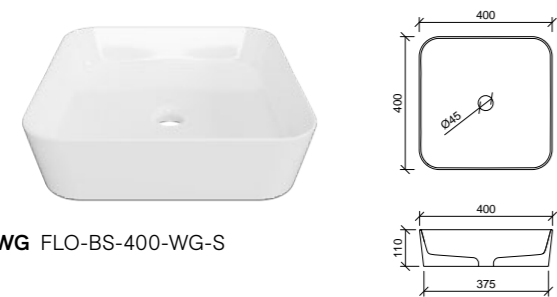

## Florent White

Offset or wall mounted tapware required. 32mm waste.

**WG** FLO-BS-400-WG-S