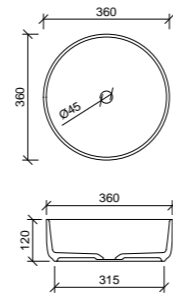

Grey Matte
GM ALL-BS-360-GM-U