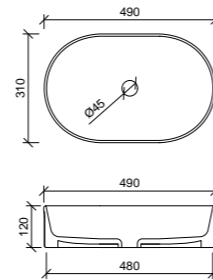

## Oval Flute White

32mm waste.

**WG** OVF-BS-490-WG-S  
**WM** OVF-BS-490-WM-U