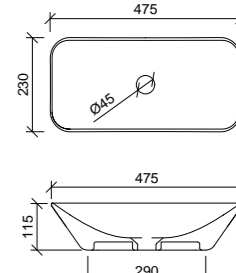

Ceramic Basins

Allure

32mm waste

White Gloss/Matte
WG ALL-BS-360-WG-S
WM ALL-BS-360-WM-U

Ivory Matte
IM ALL-BS-360-IM-U

Light Grey Matte
LGM ALL-BS-360-LGM-U

Grey Matte
GM ALL-BS-360-GM-U

Anthracite
ANT ALL-BS-360-ANT-U

Black Matte
BKM ALL-BS-360-BKM-U

Taupe Matte
TPM ALL-BS-360-TPM-U

Terracotta Matte
TRM ALL-BS-360-TRM-U

Pink Matte
PM ALL-BS-360-PM-U

Blue Matte
BM ALL-BS-360-BM-U

Mint Matte
MM ALL-BS-360-MM-U

Allure Arrow White

32mm waste

WG ALA-BS-360-WG-S
WM ALA-BS-360-WM-U

Allure Dimple White

32mm waste.

WG ALD-BS-360-WG-S
WM ALD-BS-360-WM-U

Allure Flute White

32mm waste.

WG ALF-BS-360-WG-S
WM ALF-BS-360-WM-U

Allure Raked White

32mm waste.

WG ALR-BS-360-WG-S
WM ALR-BS-360-WM-U

August White

32mm waste.

WG AUG-BS-500-WG-S

Bloom White*

32mm waste.

WG BLO-BS-475-WG-S

Bonnie White

Offset or wall mounted tapware required. 32mm waste.

WG BON-BS-560-WG-S
WM BON-BS-560-WM-U

Chase White

Offset or wall mounted tapware required. 32mm waste.

WG CHA-BS-400-WG-S
WM CHA-BS-400-WM-U

Delilah White

32mm waste.

WG DEL-BS-590-WG-S

Diamond White

32mm waste.

WG DIA-BS-360-WG-S
WM DIA-BS-360-WM-U

NOTE: Wastes not included for Ceramic and Mineral Composite basins. Ceramic and Stainless Steel wastes available as separate purchase. White gloss ceramic basins (-S) included in package price. Mineral Composite, Stainless Steel, matte and coloured basins (-U) will incur an additional charge. While the colours in this brochure are to the highest standard in printing, it should only be used as an indication of actual product design. *Suitable for small space vanities.