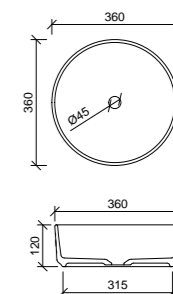

NOTE: Wastes not included for Ceramic and Mineral Composite basins. Ceramic and Stainless Steel wastes available as separate purchase. White gloss ceramic basins (-S) included in package price. Mineral Composite, Stainless Steel, matte and coloured basins (-U) will incur an additional charge. While the colours in this brochure are to the highest standard in printing, it should only be used as an indication of actual product design. *Suitable for small space vanities.

WG - White Gloss | **WM** - White Matte | **IM** - Ivory Matte | **BKM** - Black Matte | **ANT** - Anthracite | **GM** - Grey Matte | **LGM** - Light Grey Matte
PM - Pink Matte | **TPM** - Taupe Matte | **TRM** - Terracotta Matte | **BM** - Blue Matte | **MM** - Mint Matte | **BG** - Brushed Gold | **BN** - Brushed Nickel