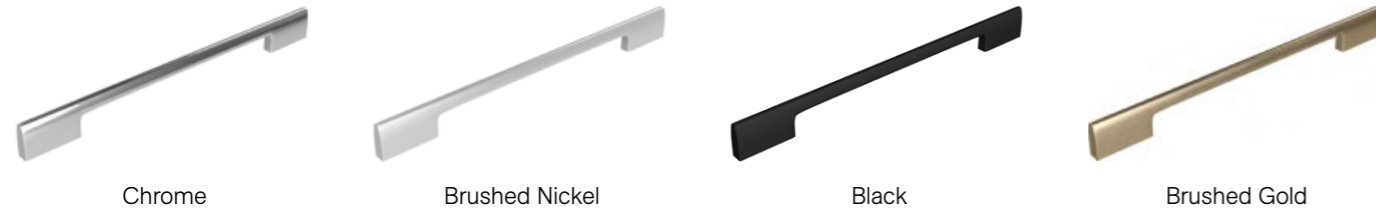

ARCH HANDLE

Available in 244mm & 340mm.

DISC HANDLE

Available in 100mm & 200mm.

Notes for Disc Handles:
Available in any paint colour from pages 72 - 73.