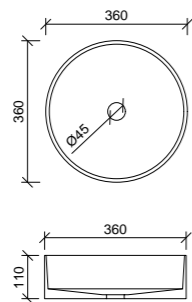

Stainless Steel Basins

Luxe Brushed Gold

BG LUX-BS-360-BG-U
(Including 32mm waste)