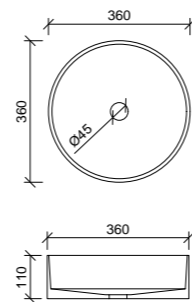

Luxe Brushed Nickel

BN LUX-BS-360-BN-U
(Including 32mm waste)