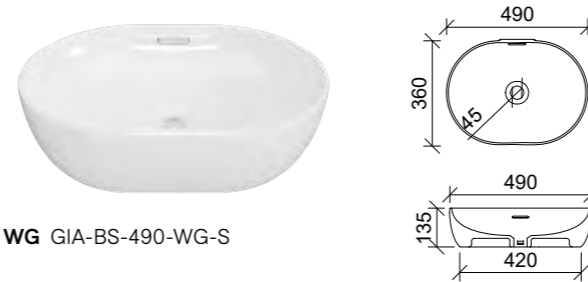

Giana White

32mm waste.

WG GIA-BS-490-WG-S