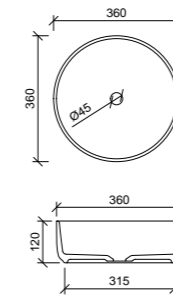

Ceramic Basins

Allure

32mm waste

White Gloss/Matte
WG ALL-BS-360-WG-S
WM ALL-BS-360-WM-U

Ivory Matte
IM ALL-BS-360-IM-U

Light Grey Matte
LGM ALL-BS-360-LGM-U

Grey Matte
GM ALL-BS-360-GM-U

Anthracite
ANT ALL-BS-360-ANT-U

Black Matte
BKM ALL-BS-360-BKM-U

Taupe Matte
TPM ALL-BS-360-TPM-U

Terracotta Matte
TRM ALL-BS-360-TRM-U

Pink Matte
PM ALL-BS-360-PM-U

Blue Matte
BM ALL-BS-360-BM-U

Mint Matte
MM ALL-BS-360-MM-U

Allure Arrow White

32mm waste

WG ALA-BS-360-WG-S
WM ALA-BS-360-WM-U

Allure Dimple White

32mm waste.

WG ALD-BS-360-WG-S
WM ALD-BS-360-WM-U

Allure Flute White

32mm waste.

WG ALF-BS-360-WG-S
WM ALF-BS-360-WM-U

Allure Raked White

32mm waste.

WG ALR-BS-360-WG-S
WM ALR-BS-360-WM-U

August White

32mm waste.

WG AUG-BS-500-WG-S

Bloom White*

32mm waste.

WG BLO-BS-475-WG-S

Bonnie White

Offset or wall mounted tapware required. 32mm waste.

WG BON-BS-560-WG-S
WM BON-BS-560-WM-U

Chase White

Offset or wall mounted tapware required. 32mm waste.

WG CHA-BS-400-WG-S
WM CHA-BS-400-WM-U

Delilah White

32mm waste.

WG DEL-BS-590-WG-S

Diamond White

32mm waste.

WG DIA-BS-360-WG-S
WM DIA-BS-360-WM-U

NOTE: Wastes not included for Ceramic and Mineral Composite basins. Ceramic and Stainless Steel wastes available as separate purchase. White gloss ceramic basins (-S) included in package price. Mineral Composite, Stainless Steel, matte and coloured basins (-U) will incur an additional charge. While the colours in this brochure are to the highest standard in printing, it should only be used as an indication of actual product design. *Suitable for small space vanities.