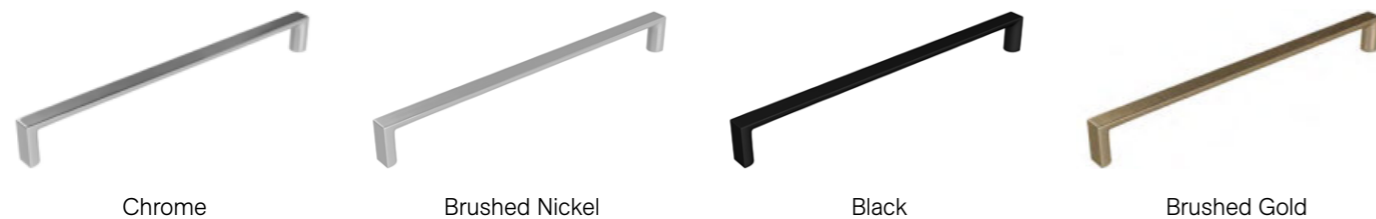

D HANDLE

Available in 104mm*, 138mm*, 230mm, 361mm & 457mm.