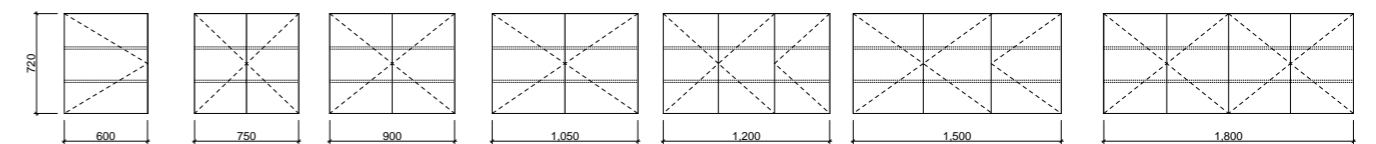

02.

03.

All cabinets 166mm deep. 1500mm available with 3 or 4 doors.

01. Tennessee Shaving Cabinet 1200mm TEN-SC-1200-3-G $1,244
Cabinet Colour: White Satin

02. Tennessee Shaving Cabinet 1500mm TEN-SC-1500-4-G $1,385
Cabinet Colour: Grey Beige Satin Upgrade: Under Shaving Cabinet Lighting LED-L-UNDERCAB-S-R ADD $436

03. Tennessee Shaving Cabinet 900mm TEN-SC-900-D-G $935
Cabinet Colour: Grey Beige Satin