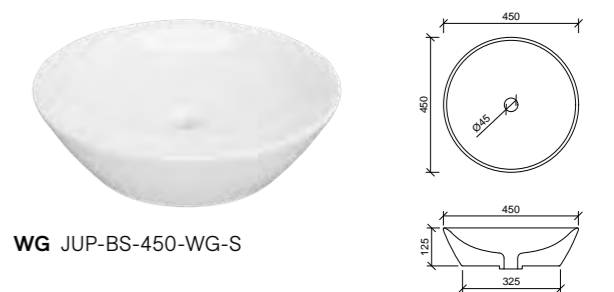

Jupiter White

Offset or wall mounted tapware required. 32mm waste.

WG JUP-BS-450-WG-S