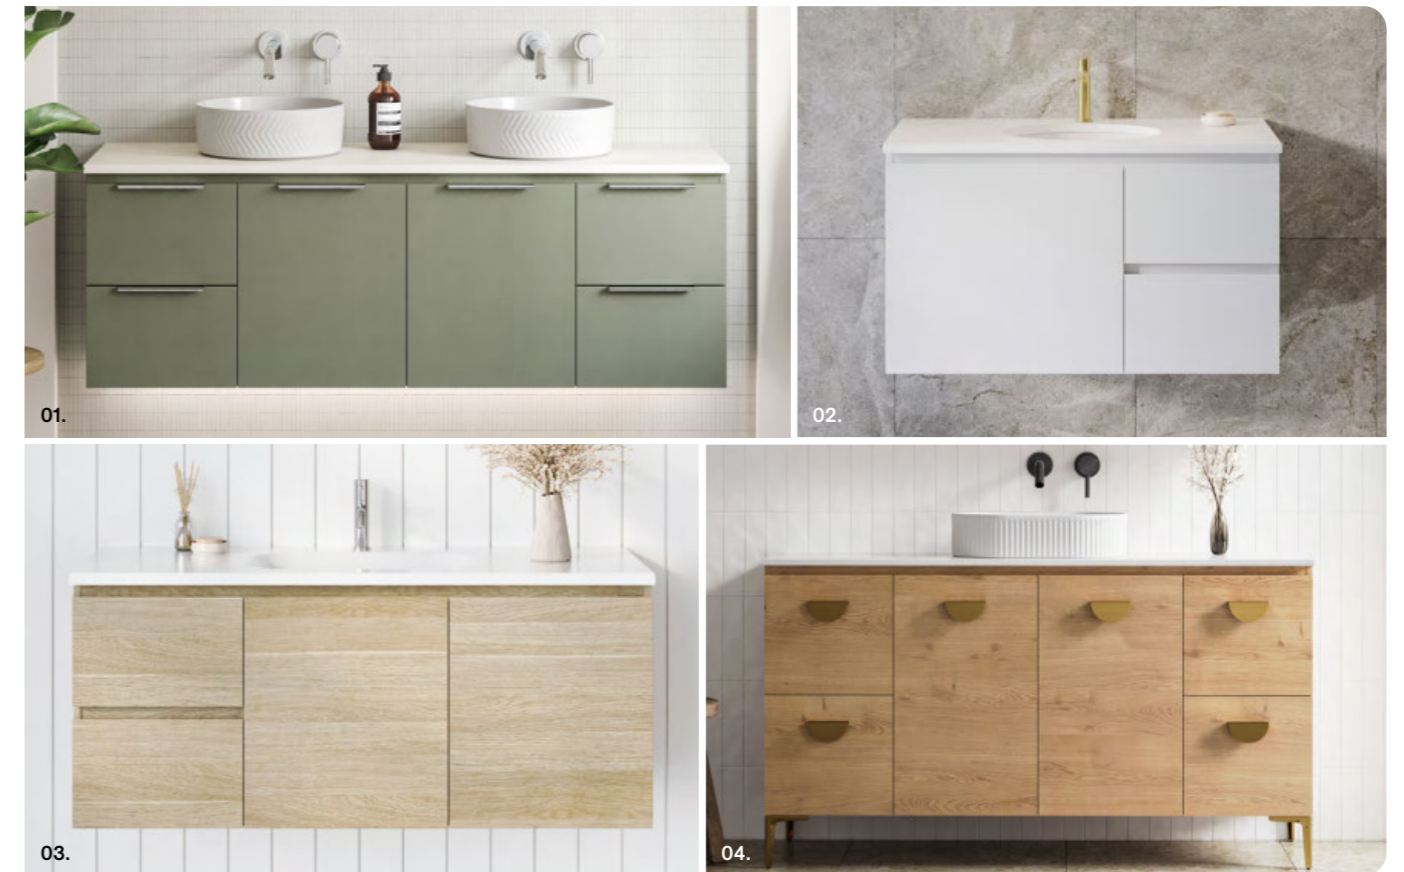

## Looking for More Options?

Explore our Main Collection Brochure for an even wider bathroom range, including styles you can customise.

Trusted and widely loved, this piece combines effortless style with practicality.

<b>Mounts:</b>	Wall hung, Floor standing, On legs
<b>Tops:</b>	Alpha, Regal, Stadium, Haven, Vogue, 20mm SilkSurface slab top with above or under counter basin/s (see page 48)
<b>Cabinet Colours:</b>	Any woodgrain or painted finish (see pages 72 – 77)
<b>Handles:</b>	All options including Fingerpull (see pages 58 – 63)