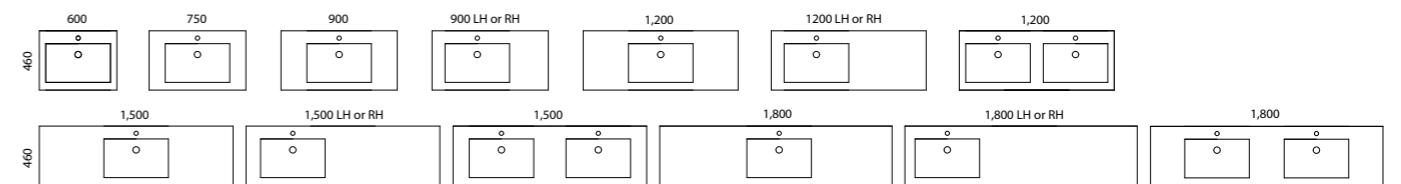

01. Nevada Plus Classic Vanity 1200mm NVPC-V-1200-C-SSA-F $3,369

Cabinet Colour: White Satin Vanity Top: Ice Nuovo SilkSurface Basin: White Matte Bonnie Ceramic Handles: Brushed Gold 435mm Monarch

Upgrade: Coloured Basin UPG-OPT-BASCOLOUR ADD $161

02. Nevada Plus Classic Vanity 1800mm NVPC-V-1800-D-SSA-L $5,444

Cabinet Colour: New Penny Satin Vanity Top: Sandora SilkSurface Basins: Ivory Matte Myrtle Ceramic Handles: Brushed Gold 435mm Monarch

Legs: Brushed Gold Edge Upgrade: Coloured Basins UPG-OPT-BASCOLOUR ADD $161 per basin

03. Nevada Plus Classic Vanity 1200mm NVPC-V-1200-C-SSA-W $3,255

Cabinet Colour: Navy Blue Satin Vanity Top: Carrara SilkSurface Basin: White Gloss Rome Inset Ceramic Handles: Brushed Nickel 457mm D

Upgrade: Under Cabinet Lighting LED-L-UNDERCAB-V ADD $436

04. Nevada Plus Classic Vanity 1200mm NVPC-V-1200-C-SSA-W $3,255

Cabinet Colour: White Satin Vanity Top: Opalora SilkSurface Basin: White Gloss Quill Ceramic Handles: Black 435mm Monarch