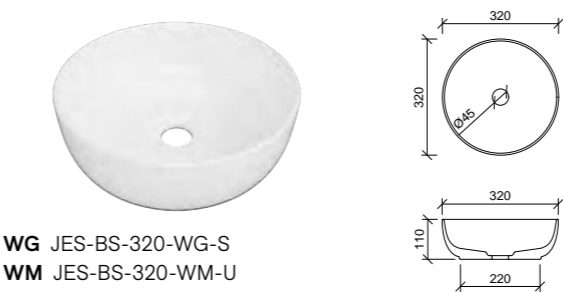

Jessie White*

32mm waste.

WG JES-BS-320-WG-S
WM JES-BS-320-WM-U