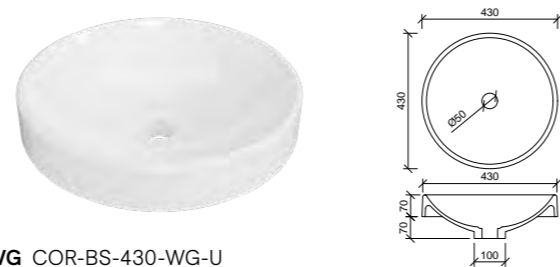

Corrida Inset

Offset or wall mounted tapware required. 40mm waste.

WG COR-BS-430-WG-U