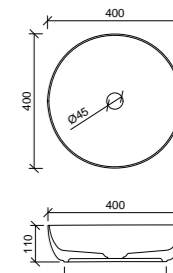

Ceramic Basins

Allure

32mm waste

White Gloss/Matte
WG ALL-BS-360-WG-S
WM ALL-BS-360-WM-U

Ivory Matte
IM ALL-BS-360-IM-U

Light Grey Matte
LGM ALL-BS-360-LGM-U

Grey Matte
GM ALL-BS-360-GM-U

Anthracite
ANT ALL-BS-360-ANT-U

Black Matte
BKM ALL-BS-360-BKM-U

Taupe Matte
TPM ALL-BS-360-TPM-U

Terracotta Matte
TRM ALL-BS-360-TRM-U

Pink Matte
PM ALL-BS-360-PM-U

Blue Matte
BM ALL-BS-360-BM-U

Mint Matte
MM ALL-BS-360-MM-U

Allure Arrow White

32mm waste

WG ALA-BS-360-WG-S
WM ALA-BS-360-WM-U

Allure Dimple White

32mm waste.

WG ALD-BS-360-WG-S
WM ALD-BS-360-WM-U

Allure Flute White

32mm waste.

WG ALF-BS-360-WG-S
WM ALF-BS-360-WM-U

Allure Raked White

32mm waste.

WG ALR-BS-360-WG-S
WM ALR-BS-360-WM-U

August White

32mm waste.

WG AUG-BS-500-WG-S

Bloom White*

32mm waste.

WG BLO-BS-475-WG-S

Bonnie White

Offset or wall mounted tapware required. 32mm waste.

WG BON-BS-560-WG-S
WM BON-BS-560-WM-U

Chase White

Offset or wall mounted tapware required. 32mm waste.

WG CHA-BS-400-WG-S
WM CHA-BS-400-WM-U

Delilah White

32mm waste.

WG DEL-BS-590-WG-S

Diamond White

32mm waste.

WG DIA-BS-360-WG-S
WM DIA-BS-360-WM-U

NOTE: Wastes not included for Ceramic and Mineral Composite basins. Ceramic and Stainless Steel wastes available as separate purchase. White gloss ceramic basins (-S) included in package price. Mineral Composite, Stainless Steel, matte and coloured basins (-U) will incur an additional charge. While the colours in this brochure are to the highest standard in printing, it should only be used as an indication of actual product design. *Suitable for small space vanities.