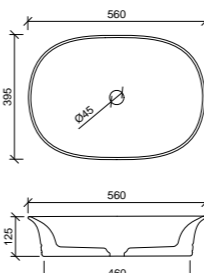

Ceramic Basins

Allure

32mm waste

White Gloss/Matte
WG ALL-BS-360-WG-S
WM ALL-BS-360-WM-U

Ivory Matte
IM ALL-BS-360-IM-U

Light Grey Matte
LGM ALL-BS-360-LGM-U

Grey Matte
GM ALL-BS-360-GM-U

Anthracite
ANT ALL-BS-360-ANT-U

Black Matte
BKM ALL-BS-360-BKM-U

Taupe Matte
TPM ALL-BS-360-TPM-U

Terracotta Matte
TRM ALL-BS-360-TRM-U

Pink Matte
PM ALL-BS-360-PM-U

Blue Matte
BM ALL-BS-360-BM-U

Mint Matte
MM ALL-BS-360-MM-U

Allure Arrow White

32mm waste

WG ALA-BS-360-WG-S
WM ALA-BS-360-WM-U

Allure Dimple White

32mm waste.

WG ALD-BS-360-WG-S
WM ALD-BS-360-WM-U

Allure Flute White

32mm waste.

WG ALF-BS-360-WG-S
WM ALF-BS-360-WM-U

Allure Raked White

32mm waste.

WG ALR-BS-360-WG-S
WM ALR-BS-360-WM-U

August White

32mm waste.

WG AUG-BS-500-WG-S

Bloom White*

32mm waste.

WG BLO-BS-475-WG-S

Bonnie White

Offset or wall mounted tapware required. 32mm waste.

WG BON-BS-560-WG-S
WM BON-BS-560-WM-U

Chase White

Offset or wall mounted tapware required. 32mm waste.

WG CHA-BS-400-WG-S
WM CHA-BS-400-WM-U

Delilah White

32mm waste.

WG DEL-BS-590-WG-S

Diamond White

32mm waste.

WG DIA-BS-360-WG-S
WM DIA-BS-360-WM-U

NOTE: Wastes not included for Ceramic and Mineral Composite basins. Ceramic and Stainless Steel wastes available as separate purchase. White gloss ceramic basins (-S) included in package price. Mineral Composite, Stainless Steel, matte and coloured basins (-U) will incur an additional charge. While the colours in this brochure are to the highest standard in printing, it should only be used as an indication of actual product design. *Suitable for small space vanities.