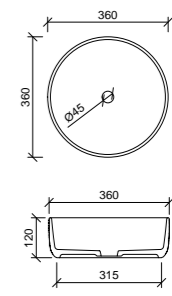

Ceramic Basins

Allure

32mm waste

White Gloss/Matte
WG ALL-BS-360-WG-S
WM ALL-BS-360-WM-U

Ivory Matte
IM ALL-BS-360-IM-U

Light Grey Matte
LGM ALL-BS-360-LGM-U

Grey Matte
GM ALL-BS-360-GM-U

Anthracite
ANT ALL-BS-360-ANT-U

Black Matte
BKM ALL-BS-360-BKM-U

Taupe Matte
TPM ALL-BS-360-TPM-U

Terracotta Matte
TRM ALL-BS-360-TRM-U

Pink Matte
PM ALL-BS-360-PM-U

Blue Matte
BM ALL-BS-360-BM-U

Mint Matte
MM ALL-BS-360-MM-U

Allure Arrow White

32mm waste

WG ALA-BS-360-WG-S
WM ALA-BS-360-WM-U

Allure Dimple White

32mm waste.

WG ALD-BS-360-WG-S
WM ALD-BS-360-WM-U

Allure Flute White

32mm waste.

WG ALF-BS-360-WG-S
WM ALF-BS-360-WM-U

Allure Raked White

32mm waste.

WG ALR-BS-360-WG-S
WM ALR-BS-360-WM-U

August White

32mm waste.

WG AUG-BS-500-WG-S

Bloom White*

32mm waste.

WG BLO-BS-475-WG-S

Bonnie White

Offset or wall mounted tapware required. 32mm waste.

WG BON-BS-560-WG-S
WM BON-BS-560-WM-U

Chase White

Offset or wall mounted tapware required. 32mm waste.

WG CHA-BS-400-WG-S
WM CHA-BS-400-WM-U

Delilah White

32mm waste.

WG DEL-BS-590-WG-S

Diamond White

32mm waste.

WG DIA-BS-360-WG-S
WM DIA-BS-360-WM-U

NOTE: Wastes not included for Ceramic and Mineral Composite basins. Ceramic and Stainless Steel wastes available as separate purchase. White gloss ceramic basins (-S) included in package price. Mineral Composite, Stainless Steel, matte and coloured basins (-U) will incur an additional charge. While the colours in this brochure are to the highest standard in printing, it should only be used as an indication of actual product design. *Suitable for small space vanities.