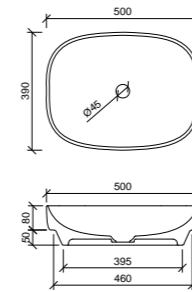

Lorenzo Inset White

Offset or wall mounted tapware required. 32mm waste.

WG LOR-BS-500-WG-S
WM LOR-BS-500-WM-U