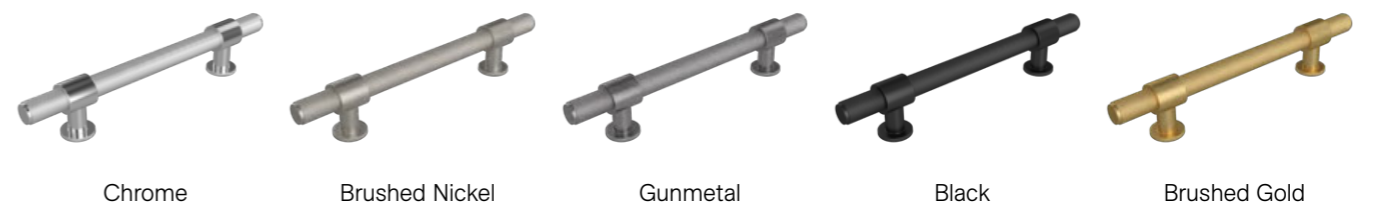

## CURVE HANDLE

Available In 198mm & 359mm.

## DUKE T BAR\*

Available in 80mm.

## D HANDLE

Available in 104mm\*, 138mm\*, 230mm, 361mm & 457mm.

## DUKE HANDLE

Available in 200mm & 400mm.

\*Denotes handles suitable size for the Nevada Classic cabinets.