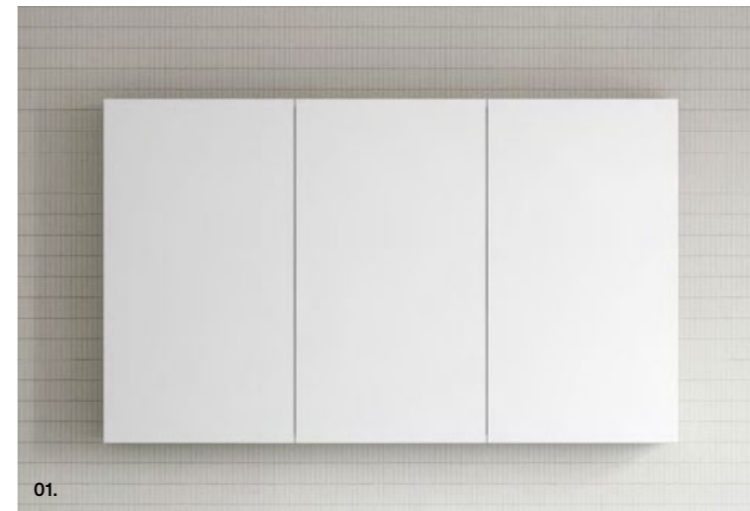

Clean, minimal design with a seamless all-glass aesthetic.

- Semi recessed option available upon request
- Fully reversible (unless ordered with upgrades)

**Cabinet Colours:** Any woodgrain or painted finish