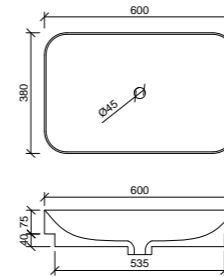

Rome Inset White

Offset or wall mounted tapware required. 32mm waste.

WG ROM-BS-600-WG-S