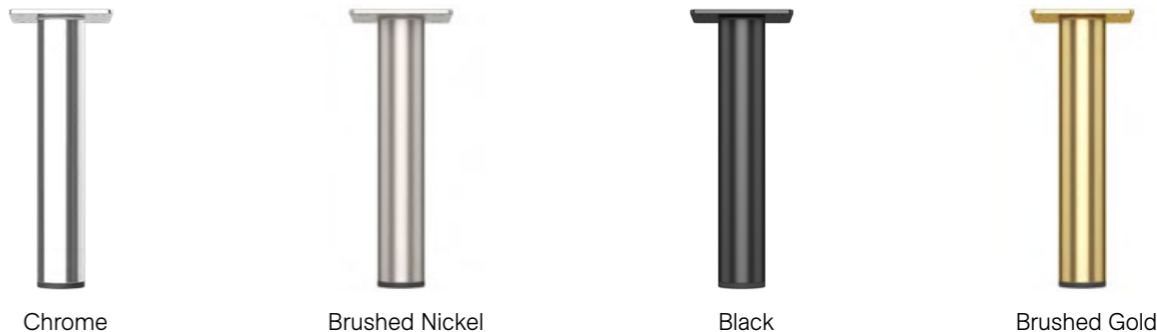

STRAIGHT LEG

Available in 150mm.

NOTE: Cabinet height of the 'on legs' unit will vary depending on legs choice. Legs are decorative, not functional (the cabinet must still be mounted to the wall).