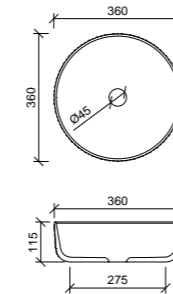

Ceramic Basins

Allure

32mm waste

White Gloss/Matte
WG ALL-BS-360-WG-S
WM ALL-BS-360-WM-U

Ivory Matte
IM ALL-BS-360-IM-U

Light Grey Matte
LGM ALL-BS-360-LGM-U

Grey Matte
GM ALL-BS-360-GM-U

Anthracite
ANT ALL-BS-360-ANT-U

Black Matte
BKM ALL-BS-360-BKM-U

Taupe Matte
TPM ALL-BS-360-TPM-U

Terracotta Matte
TRM ALL-BS-360-TRM-U

Pink Matte
PM ALL-BS-360-PM-U

Blue Matte
BM ALL-BS-360-BM-U

Mint Matte
MM ALL-BS-360-MM-U

Allure Arrow White

32mm waste

WG ALA-BS-360-WG-S
WM ALA-BS-360-WM-U

Allure Dimple White

32mm waste.

WG ALD-BS-360-WG-S
WM ALD-BS-360-WM-U

Allure Flute White

32mm waste.

WG ALF-BS-360-WG-S
WM ALF-BS-360-WM-U

Allure Raked White

32mm waste.

WG ALR-BS-360-WG-S
WM ALR-BS-360-WM-U

August White

32mm waste.

WG AUG-BS-500-WG-S

Bloom White*

32mm waste.

WG BLO-BS-475-WG-S

Bonnie White

Offset or wall mounted tapware required. 32mm waste.

WG BON-BS-560-WG-S
WM BON-BS-560-WM-U

Chase White

Offset or wall mounted tapware required. 32mm waste.

WG CHA-BS-400-WG-S
WM CHA-BS-400-WM-U

Delilah White

32mm waste.

WG DEL-BS-590-WG-S

Diamond White

32mm waste.

WG DIA-BS-360-WG-S
WM DIA-BS-360-WM-U

NOTE: Wastes not included for Ceramic and Mineral Composite basins. Ceramic and Stainless Steel wastes available as separate purchase. White gloss ceramic basins (-S) included in package price. Mineral Composite, Stainless Steel, matte and coloured basins (-U) will incur an additional charge. While the colours in this brochure are to the highest standard in printing, it should only be used as an indication of actual product design. *Suitable for small space vanities.