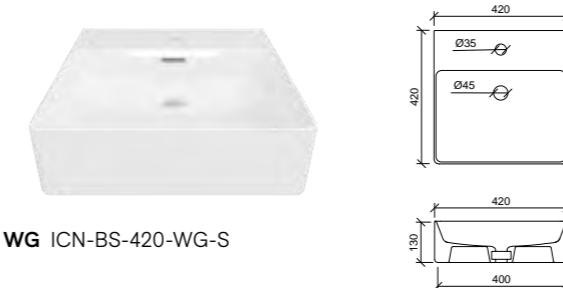

Iconic 420 White

With overflow and tap landing. 32mm waste.

WG ICN-BS-420-WG-S