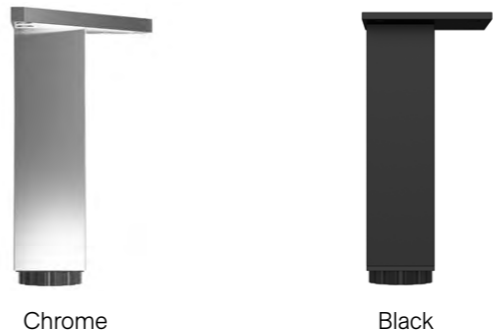

SQUARE LEG

Legs can be adjusted within 150mm – 166mm height.