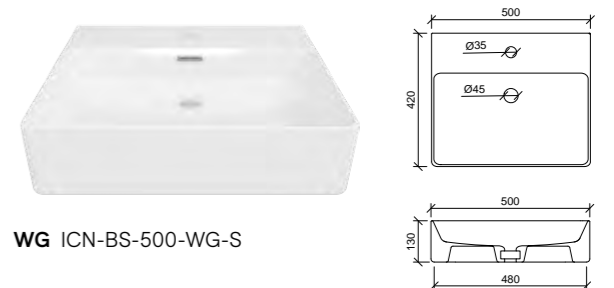

Iconic 500 White

With overflow and tap landing. 32mm waste.

WG ICN-BS-500-WG-S