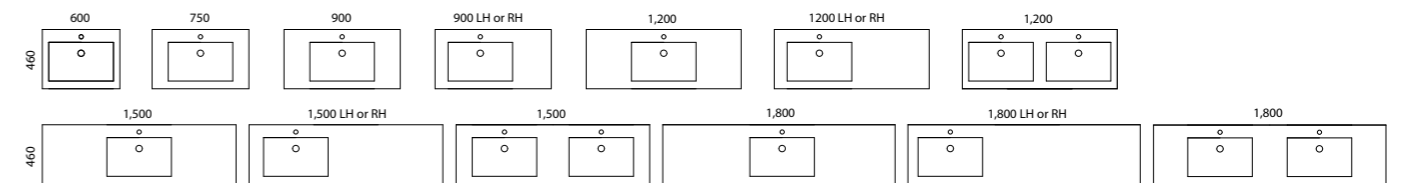

- **01. Nevada Vanity 1500mm** NEV-V-1500-D-SSA-W $3,489
  Cabinet Colour: Olive Satin Vanity Top: Arctic White SilkSurface Basins: White Gloss Allure Arrow Ceramic Handles: Chrome 200mm Loft
  Upgrade: Under Cabinet Lighting LED-L-UNDERCAB-V ADD $436
- **02. Nevada Vanity 900mm** NEV-V-900-C-SSU-W $2,257
  Cabinet Colour: White Satin Vanity Top: Arctic White SilkSurface Basin: White Gloss Oval Under Counter Ceramic Handles: Fingerpull
- **03. Nevada Vanity 1200mm** NEV-V-1200-C-STD-W $1,442
  Cabinet Colour: Classic Oak Vanity Top: Stadium Mineral Composite Handles: Fingerpull
- **04. Nevada Vanity 1500mm** NEV-V-1500-C-SSA-L $3,604
  Cabinet Colour: Planked Urban Oak Vanity Top: Star Dust SilkSurface Basin: White Matte Oval Flute Ceramic Handles: Brushed Gold Eclipse
  Legs: Brushed Gold Arrow Upgrade: Coloured Basin UPG-OPT-BASCOLOUR $161