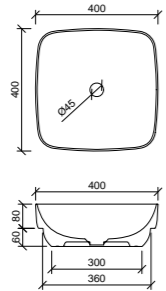

Addison Inset White

Offset or wall mounted tapware required. 32mm waste.

WG ADD-BS-400-WG-S
WM ADD-BS-400-WM-U