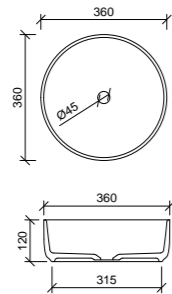

Ceramic Basins

Allure

32mm waste

White Gloss/Matte
WG ALL-BS-360-WG-S
WM ALL-BS-360-WM-U

Ivory Matte
IM ALL-BS-360-IM-U

Light Grey Matte
LGM ALL-BS-360-LGM-U

Grey Matte
GM ALL-BS-360-GM-U

Anthracite
ANT ALL-BS-360-ANT-U

Black Matte
BKM ALL-BS-360-BKM-U

Taupe Matte
TPM ALL-BS-360-TPM-U

Terracotta Matte
TRM ALL-BS-360-TRM-U

Pink Matte
PM ALL-BS-360-PM-U

Blue Matte
BM ALL-BS-360-BM-U

Mint Matte
MM ALL-BS-360-MM-U

Allure Arrow White

32mm waste

WG ALA-BS-360-WG-S
WM ALA-BS-360-WM-U

Allure Dimple White

32mm waste.

WG ALD-BS-360-WG-S
WM ALD-BS-360-WM-U

Allure Flute White

32mm waste.

WG ALF-BS-360-WG-S
WM ALF-BS-360-WM-U

Allure Raked White

32mm waste.

WG ALR-BS-360-WG-S
WM ALR-BS-360-WM-U

August White

32mm waste.

WG AUG-BS-500-WG-S

Bloom White*

32mm waste.

WG BLO-BS-475-WG-S

Bonnie White

Offset or wall mounted tapware required. 32mm waste.

WG BON-BS-560-WG-S
WM BON-BS-560-WM-U

Chase White

Offset or wall mounted tapware required. 32mm waste.

WG CHA-BS-400-WG-S
WM CHA-BS-400-WM-U

Delilah White

32mm waste.

WG DEL-BS-590-WG-S

Diamond White

32mm waste.

WG DIA-BS-360-WG-S
WM DIA-BS-360-WM-U

NOTE: Wastes not included for Ceramic and Mineral Composite basins. Ceramic and Stainless Steel wastes available as separate purchase. White gloss ceramic basins (-S) included in package price. Mineral Composite, Stainless Steel, matte and coloured basins (-U) will incur an additional charge. While the colours in this brochure are to the highest standard in printing, it should only be used as an indication of actual product design. *Suitable for small space vanities.