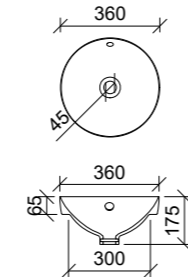

Henry Inset White

32mm waste.

WG HEN-BS-360-WG-S

If you are purchasing a vanity that includes a slab top and ceramic basin	SKU	RRP
Choose any White Gloss (WG) Ceramic basin		Included in Package Price
Upgrade to a White Matte, Black Matte, Coloured Ceramic basin, or Mineral Composite basin (per basin)	UPG-OPT-BASCOLOUR	$161
Upgrade to a Stainless Steel Basin (per basin)	UPG-OPT-STAINLESS	$395
Supplying your own counter basin? Reduce price by $130 per basin		

NOTE: Wastes not included for Ceramic and Mineral Composite basins. Ceramic and Stainless Steel wastes available as separate purchase. White gloss ceramic basins (-S) included in package price. Mineral Composite, Stainless Steel, matte and coloured basins (-U) will incur an additional charge. While the colours in this brochure are to the highest standard in printing, it should only be used as an indication of actual product design. *Suitable for small space vanities.

WG - White Gloss | **WM** - White Matte | **IM** - Ivory Matte | **BKM** - Black Matte | **ANT** - Anthracite | **GM** - Grey Matte | **LGM** - Light Grey Matte
PM - Pink Matte | **TPM** - Taupe Matte | **TRM** - Terracotta Matte | **BM** - Blue Matte | **MM** - Mint Matte | **BG** - Brushed Gold | **BN** - Brushed Nickel