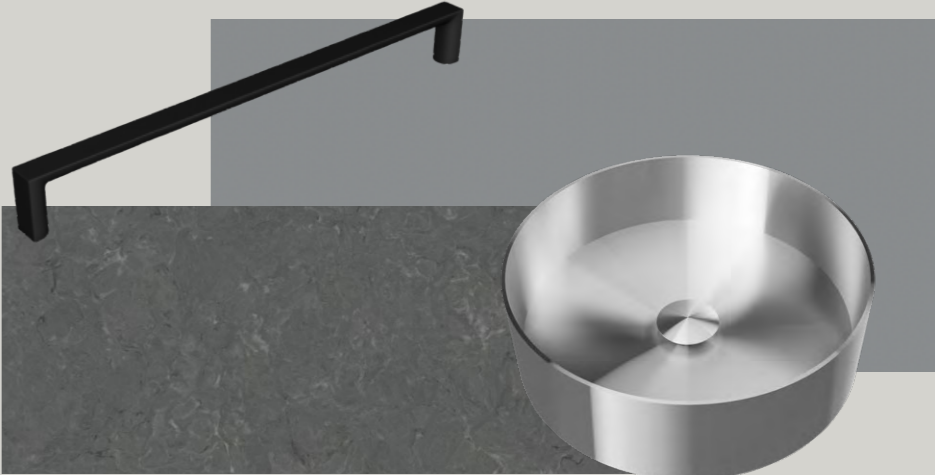

Industrial Edge

Dark Grey Satin with Moonstone SilkSurface, Brushed Nickel Luxe Stainless Steel Basin and Black D Handle.