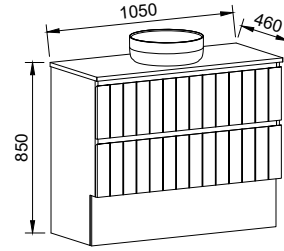

CABINET WITH	SKU	RRP
20mm SilkSurface Top with White Gloss Above Counter Ceramic Basin	HEN-V-1050-C-SSA-F	$3,782
20mm SilkSurface Top with White Gloss Under Counter Ceramic Basin	HEN-V-1050-C-SSU-F	$3,782
No Top	HEN-VCO-1050-C-X-F	$2,564