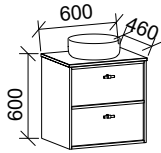

Taro

GOLD INCLUSIONS

TARO 600mm

Wall Hung

CABINET WITH	SKU	RRP
20mm SilkSurface Top with White Gloss Above Counter Ceramic Basin	TAR-V-600-C-SSA-W	$2,325
No Top	TAR-VCO-600-C-X-W	$1,358

Floor Standing