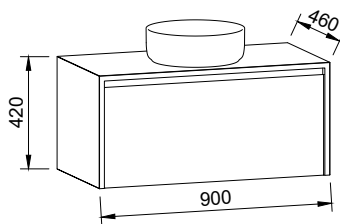

AINSWORTH 900mm

Wall Hung

CABINET WITH	SKU	RRP
20mm SilkSurface Top with White Gloss Above Counter Ceramic Basin	AIN-V-900-C-SSA-W	$3,687
20mm SilkSurface Top with White Gloss Under Counter Ceramic Basin	AIN-V-900-C-SSU-W	$3,687

NOTE: Left and right-hand offsets also available.
Order by replacing -C- with -L- or -R- in the relevant SKU.