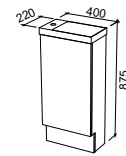

CABINET WITH	SKU	RRP
Nano Dolomite Top Left-hand Offset	OLL-V-400-L-NAN-F	$909
No Top Left-hand Offset	OLL-VCO-400-L-X-F	$488