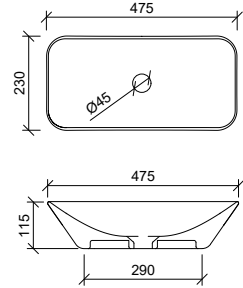

Bloom White*

32mm waste.

WG BLO-BS-475-WG-S | $246