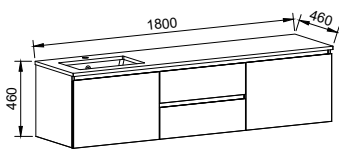

DAKOTA 1800mm OFFSET BOWL

Wall Hung

CABINET WITH	SKU	RRP
20mm SilkSurface Top with White Gloss Above Counter Ceramic Basin Left-hand Offset	DAK-V-1800-L-SSA-W	$6,454
20mm SilkSurface Top with White Gloss Under Counter Ceramic Basin Left-hand Offset	DAK-V-1800-L-SSU-W	$6,454
No Top Left-hand Offset	DAK-VCO-1800-L-X-W	$3,411