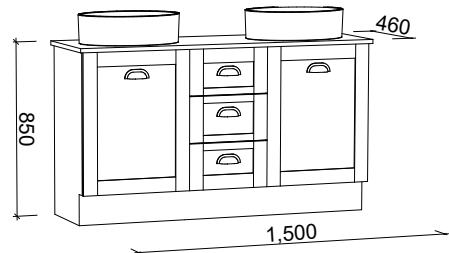

CABINET WITH	SKU	RRP
Alpha Ceramic Top	VIC-V-1500-D-APH-F	$4,364
20mm SilkSurface Top with White Gloss Above Counter Ceramic Basins	VIC-V-1500-D-SSA-F	$4,487
20mm SilkSurface Top with White Gloss Under Counter Ceramic Basins	VIC-V-1500-D-SSU-F	$4,487
60mm SilkSurface Freedom Top with White Gloss Above Counter Ceramic Basins	VIC-V-1500-D-FRA-F	$4,982
60mm SilkSurface Freedom Top with White Gloss Under Counter Ceramic Basins	VIC-V-1500-D-FRU-F	$4,982
No Top	VIC-VCO-1500-D-X-F	$3,347