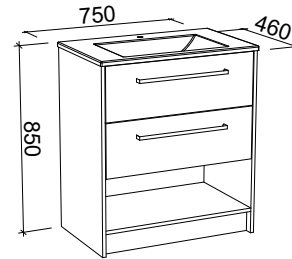

CABINET WITH	SKU	RRP
Alpha Ceramic Top	KAN-V-750-C-APH-F	$2,320
Regal Mineral Composite Top	KAN-V-750-C-REG-F	$2,320
Haven Matte Dolomite Top	KAN-V-750-C-HVN-F	$2,320
20mm SilkSurface Top with White Gloss Above Counter Ceramic Basin	KAN-V-750-C-SSA-F	$2,749
20mm SilkSurface Top with White Gloss Under Counter Ceramic Basin	KAN-V-750-C-SSU-F	$2,749
No Top	KAN-VCO-750-C-X-F	$1,734