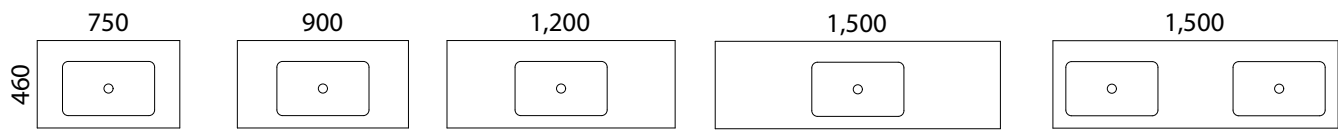

A slimline profile featuring all-door storage and a recessed fascia panel.

Mounts:	Wall hung, Floor standing
Tops:	Alpha, Haven (see page 238)
Cabinet Colours:	Any woodgrain or painted finish (see pages 266 - 271)
Handles:	Fingerpull as standard, all other options available on request (see pages 252 - 257)
Routes:	Flat panel as standard

01.

02.

01. Rockford Vanity 900mm RKF-V-900-C-HVN-W $1,295
Cabinet Colour: Grey Beige Satin Vanity Top: Haven Matte Dolomite Handles: Fingerpull

02. Rockford Vanity 1500mm RKF-V-1500-D-HVN-F $2,226
Cabinet Colour: Olive Satin Vanity Top: Haven Matte Dolomite Handles: Brushed Gold 50mm Solid Lip