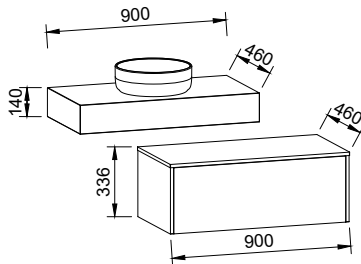

MILAN 900mm

Wall Hung

CABINET WITH	SKU	RRP
Complete Unit Including White Gloss Ceramic Above Counter Basin, Laminate Slab Top and Cabinet	MIL-V-900-C-LMA-W	$3,481
Complete Unit Including White Gloss Ceramic Above Counter Basin, SilkSurface Top and Cabinet	MIL-V-900-C-BAA-W	$3,641
Wall Hung Cabinet Only	MIL-VCO-900-C-X-W	$1,877
Laminated Slab Top and Basin Only 900 x 460 x 140 with mounting brackets Incl. White Gloss Ceramic Above Counter Basin	LMA-ST-900-140-460-C	$1,882
SilkSurface Top and Basin Only 900 x 460 x 140 with mounting brackets Incl. White Gloss Ceramic Above Counter Basin	BAA-ST-900-140-460-C	$1,819