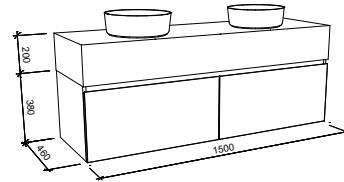

KINGSLEY 1500mm DOUBLE BOWL

Wall Hung

CABINET WITH	SKU	RRP
Alpha Ceramic Top	KIN-V-1500-D-APH-W	$3,244
Regal Mineral Composite Top	KIN-V-1500-D-REG-W	$3,111
Stadium Mineral Composite Top	KIN-V-1500-D-STD-W	$3,111
Haven Matte Dolomite Top	KIN-V-1500-D-HVN-W	$3,111
20mm SilkSurface Top with Above Counter White Gloss Ceramic Basins	KIN-V-1500-D-SSA-W	$3,727
20mm SilkSurface Top with Under Counter White Gloss Ceramic Basins	KIN-V-1500-D-SSU-W	$4,354
60mm SilkSurface Freedom Top with Above Counter White Gloss Ceramic Basins	KIN-V-1500-D-FRA-W	$4,212
60mm SilkSurface Freedom Top with Under Counter White Gloss Ceramic Basins	KIN-V-1500-D-FRU-W	$4,759
200mm SilkSurface Box Top with Above Counter White Gloss Ceramic Basins	KIN-V-1500-D-BXA-W	$4,792
200mm SilkSurface Box Top with Under Counter White Gloss Ceramic Basins	KIN-V-1500-D-BXU-W	$4,792
No Top	KIN-VCO-1500-D-X-W	$1,536