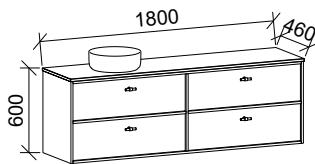

TARO 1800mm OFFSET BOWL

Wall Hung

CABINET WITH	SKU	RRP
20mm SilkSurface Top with White Gloss Above Counter Ceramic Basin Left-hand Offset	TAR-V-1800-L-SSA-W	$4,934
No Top Left-hand Offset	TAR-VCO-1800-L-X-W	$2,924

Floor Standing