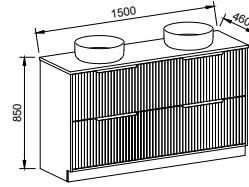

CABINET WITH	SKU	RRP
20mm SilkSurface Top with White Gloss Above Counter Ceramic Basins	ELW-V-1500-D-SSA-F	$5,631
20mm SilkSurface Top with White Gloss Under Counter Ceramic Basins	ELW-V-1500-D-SSU-F	$5,804
No Top	ELW-VCO-1500-D-X-F	$4,230