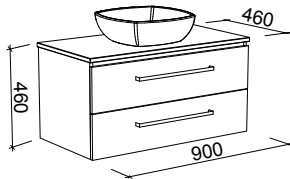

ASHTON 900mm

Wall Hung

CABINET WITH	SKU	RRP
20mm SilkSurface Top with White Gloss Above Counter Ceramic Basin	ASH-V-900-C-SSA-W	$3,622
No Top	ASH-VCO-900-C-X-W	$2,056