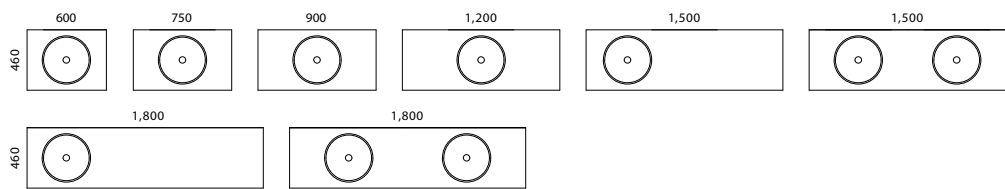

UPG-OPT-BASCOLOUR ADD \$161

Shown with Colby

Shaving Cabinet 1190mm

COL-SC-1190-3-G \$1,608

Cabinet Colour: Planked Urban Oak

Inset fronts and a sleek 16mm surround define this all-drawer storage piece.

Mounts:	Wall hung, Floor standing
Tops:	20mm SilkSurface slab top with above counter basin/s (see page 238)
Cabinet Colours:	Any woodgrain (vertical grain as standard) or painted finish (see pages 266 - 271)
Handles:	All options excluding Fingerpull (see pages 252 - 257)
Routes:	Flat panel as standard