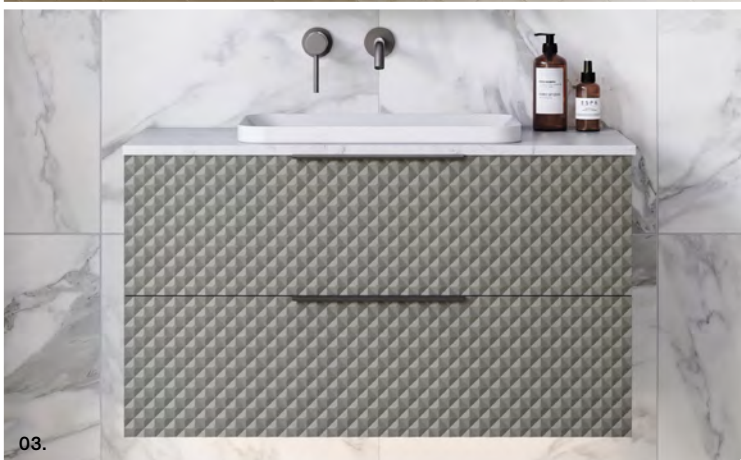

MIA-M-1500-720 \$1,220

Colour: Light Pistachio Satin

Upgrade: Mirror Lighting
LED-L-MIRROR ADD \$436

Drawers with multiple route options bring pattern and texture to any space.

Mounts:	Wall hung, Floor standing
Tops:	20mm SilkSurface slab top with above or under counter basin/s (see page 238)
Cabinet Colours:	Any painted finish (see pages 266 - 267)
Handles:	Loft, Ova, or Wave for Apollo, Dockland and Jewel routes. Selected handles for Classic, Sussex and Victoria routes (see pages 252 - 257)
Routes:	Apollo Painted, Classic, Dockland Painted, Jewel, Kent, Linear, Quilted, Sussex, Vertical, Victoria, Washboard (see page 228)