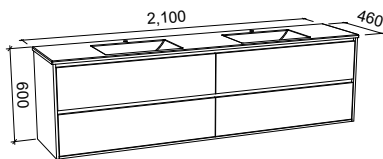

GRANGE 2100mm DOUBLE BOWL

Wall Hung

CABINET WITH	SKU	RRP
Regal Mineral Composite Top	GRA-V-2100-D-REG-W	$6,057
20mm SilkSurface Top with White Gloss Above Counter Ceramic Basins	GRA-V-2100-D-SSA-W	$5,493
20mm SilkSurface Top with White Gloss Under Counter Ceramic Basins	GRA-V-2100-D-SSU-W	$5,493
No Top	GRA-VCO-2100-D-X-W	$3,119

Floor Standing