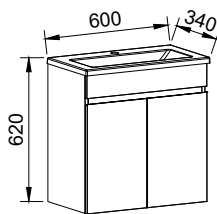

ENSUITE 600mm

Wall Hung