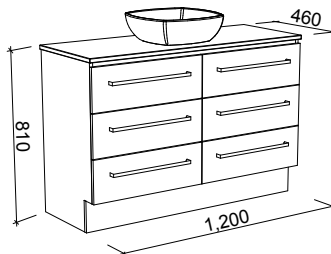

Floor Standing

CABINET WITH	SKU	RRP
20mm SilkSurface Top with White Gloss Above Counter Ceramic Basin	ASH-V-1200-C-SSA-F	$4,913
No Top	ASH-VCO-1200-C-X-F	$2,971