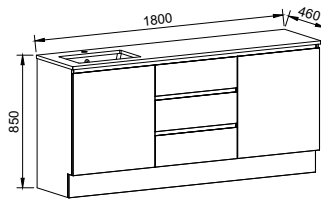

Floor Standing

CABINET WITH	SKU	RRP
20mm SilkSurface Top with White Gloss Above Counter Ceramic Basin Left-hand Offset	DAK-V-1800-L-SSA-F	$6,943
20mm SilkSurface Top with White Gloss Under Counter Ceramic Basin Left-hand Offset	DAK-V-1800-L-SSU-F	$6,943
No Top Left-hand Offset	DAK-VCO-1800-L-X-F	$3,924