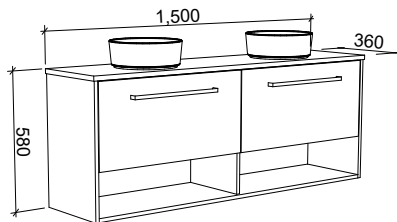

KARLIE 1500mm DOUBLE BOWL

Wall Hung

CABINET WITH	SKU	RRP
20mm SilkSurface Top with White Gloss Above Counter Ceramic Basins	KAR-V-1500-D-SSA-W	$4,579
20mm SilkSurface Top with White Gloss Ceramic Under Counter Basin	KAR-V-1500-D-SSU-W	$4,579
No Top	KAR-VCO-1500-D-X-W	$2,428

Floor Standing