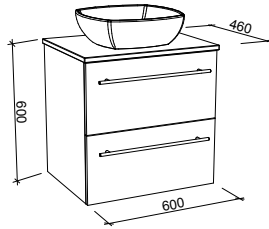

Oxbow

GOLD INCLUSIONS

OXBOW 600mm

Wall Hung

CABINET WITH	SKU	RRP
Regal Mineral Composite Top	OXB-V-600-C-REG-W	$2,099
Stadium Mineral Composite Top	OXB-V-600-C-STD-W	$2,099
Alpha Ceramic Top	OXB-V-600-C-APH-W	$2,099
20mm SilkSurface Top with White Gloss Above Counter Ceramic Basin	OXB-V-600-C-SSA-W	$2,524
20mm SilkSurface Top with White Gloss Under Counter Ceramic Basin	OXB-V-600-C-SSU-W	$2,524
No Top	OXB-VCO-600-C-X-W	$1,531

Floor Standing