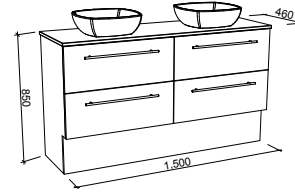

CABINET WITH	SKU	RRP
Regal Mineral Composite Top	OXB-V-1500-D-REG-F	$4,652
Stadium Mineral Composite Top	OXB-V-1500-D-STD-F	$4,652
Alpha Ceramic Top	OXB-V-1500-D-APH-F	$4,775
20mm SilkSurface Top with White Gloss Above Counter Ceramic Basins	OXB-V-1500-D-SSA-F	$5,305
20mm SilkSurface Top with White Gloss Under Counter Ceramic Basins	OXB-V-1500-D-SSU-F	$5,305
No Top	OXB-VCO-1500-D-X-F	$3,182