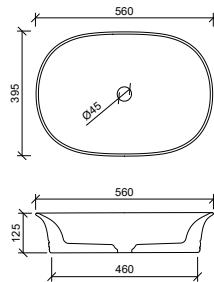

Bonnie White

Offset or wall mounted tapware required. 32mm waste.

WG BON-BS-560-WG-S | $246
WM BON-BS-560-WM-U | $407