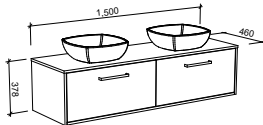

DELAWARE 1500mm DOUBLE BOWL

Wall Hung

CABINET WITH	SKU	RRP
18mm Laminate Top with White Gloss Ceramic Above Counter Basins	DEL-V-1500-D-LMA-W	\$3,031
No Top	DEL-VCO-1500-D-X-W	\$1,856

Floor Standing

CABINET WITH	SKU	RRP
18mm Laminate Top with White Gloss Ceramic Above Counter Basins	DEL-V-1500-D-LMA-F	\$3,789
No Top	DEL-VCO-1500-D-X-F	\$2,615