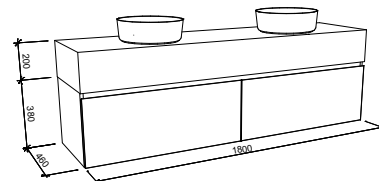

KINGSLEY 1800mm DOUBLE BOWL

Wall Hung

CABINET WITH	SKU	RRP
Regal Mineral Composite Top	KIN-V-1800-D-REG-W	$3,594
Stadium Mineral Composite Top	KIN-V-1800-D-STD-W	$3,594
20mm SilkSurface Top with Above Counter White Gloss Ceramic Basins	KIN-V-1800-D-SSA-W	$3,941
20mm SilkSurface Top with Under Counter White Gloss Ceramic Basins	KIN-V-1800-D-SSU-W	$4,566
60mm SilkSurface Freedom Top with Above Counter White Gloss Ceramic Basins	KIN-V-1800-D-FRA-W	$4,490
60mm SilkSurface Freedom Top with Under Counter White Gloss Ceramic Basins	KIN-V-1800-D-FRU-W	$5,037
200mm SilkSurface Box Top with Above Counter White Gloss Ceramic Basins	KIN-V-1800-D-BXA-W	$5,111
200mm SilkSurface Box Top with Under Counter White Gloss Ceramic Basins	KIN-V-1800-D-BXU-W	$5,111
No Top	KIN-VCO-1800-D-X-W	$1,646

NOTE: Cabinet height will be 380mm on the Kingsley, regardless of top option.