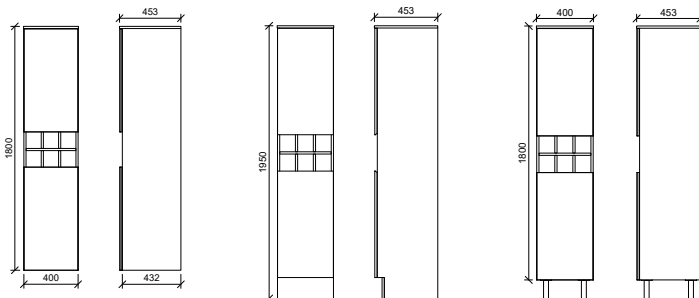

St Clair Tallboy

Functional two-door design with built-in towel storage.

Inclusions: Gold or Platinum (with Luxe Graphite interior to match Platinum vanities)

Mounts: Wall hung, Floor standing, On legs

Cabinet Colours: Any woodgrain or painted finish (see pages 266 - 271)

Handles: All options including Fingerpull (see pages 252 - 257)

Routes: Flat panel as standard

St Clair Tallboy STC-TB-400-W-G $1,967

Cabinet Colour: Dark Grey Satin *Handles:* Fingerpull *Upgrade:* Under Cabinet Tallboy Lighting LED-L-UNDERCAB-V ADD $436