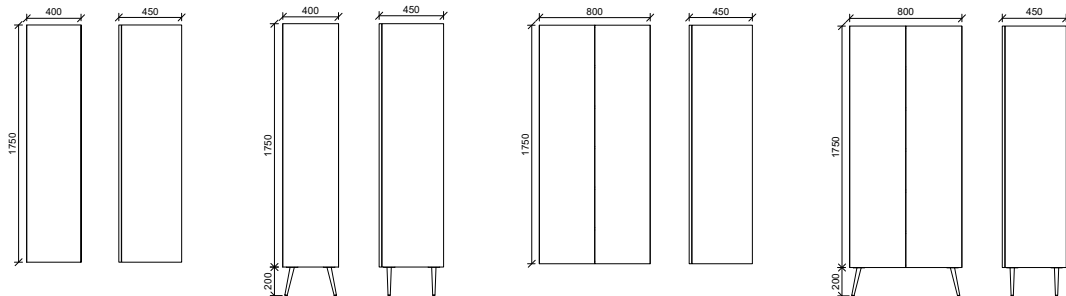

Sutherland House Tallboy BY SHAYNNA BLAZE

Intricately routed fronts with oak-trimmed interiors for a refined finish.

Inclusions: Gold (white interior with oak trim)

Mounts: Wall hung, On Legs

Cabinet Colours: Any painted finish (see pages 266 - 267)

Handles: All options excluding Fingerpull (see pages 252 - 257)

Routes: Caprio, Deco, Farmhouse, Regency, Retro (see page 223)

01. Sutherland House Tallboy 400mm SHC-TB-400-W-G $2,146

Cabinet Colour: Navy Blue Satin *Route:* Farmhouse *Handles:* Push-to-Open *Upgrade:* Push-to-Open UPG-OPT-DOOR-PTO ADD $65 per door

02. Sutherland House Tallboy 400mm SHC-TB-400-L-G $2,313

Cabinet Colour: Light Pistachio Satin *Route:* Deco *Handles:* Chrome 215mm Lord *Legs:* Chrome Angled