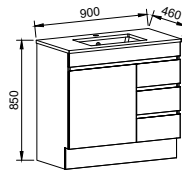

Floor Standing

CABINET WITH	SKU	RRP
Regal Mineral Composite Top	BAR-V-900-C-REG-F	$2,341
Alpha Ceramic Top	BAR-V-900-C-APH-F	$2,341
Haven Matte Dolomite Top	BAR-V-900-C-HVN-F	$2,341
Grand Mineral Composite Top	BAR-V-900-C-GND-F	$2,577
20mm SilkSurface Top with White Gloss Above Counter Ceramic Basin	BAR-V-900-C-SSA-F	$3,116
20mm SilkSurface Top with White Gloss Under Counter Ceramic Basin	BAR-V-900-C-SSU-F	$3,116
No Top	BAR-VCO-900-C-X-F	$1,756