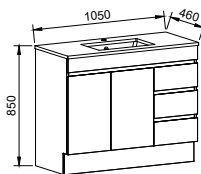

Floor Standing

CABINET WITH	SKU	RRP
Regal Mineral Composite Top	BAR-V-1050-C-REG-F	$2,636
Grand Mineral Composite Top	BAR-V-1050-C-GND-F	$2,929
20mm SilkSurface Top with White Gloss Above Counter Ceramic Basin	BAR-V-1050-C-SSA-F	$3,394
20mm SilkSurface Top with White Gloss Under Counter Ceramic Basin	BAR-V-1050-C-SSU-F	$3,394
No Top	BAR-VCO-1050-C-X-F	$1,971