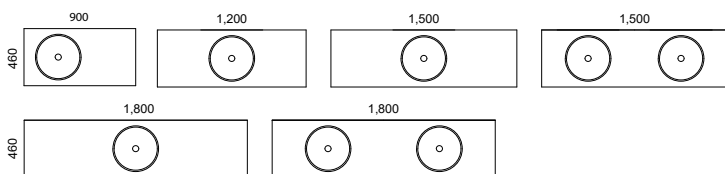

Inset door and drawer fronts within a 16mm surround create a contemporary statement.

Mounts:	Wall hung, Floor standing
Tops:	20mm SilkSurface slab top with above counter basin/s (see page 238)
Cabinet Colours:	Any woodgrain (vertical grain as standard) or painted finish (see pages 266 - 271)
Handles:	All options excluding Fingerpull (see pages 252 - 257)
Routes:	Flat panel as standard

01. Takano Vanity 1200mm TAK-V-1200-C-SSA-F $3,516

Cabinet Colour: White Satin Vanity Top: Silk Whisper SilkSurface Basin: White Gloss Rome Inset Ceramic Handles: Chrome Duke T Bar

02. Takano Vanity 900mm TAK-V-900-R-SSA-W $3,072

Cabinet Colour: Olive Satin Vanity Top: Arctic White SilkSurface Basin: White Gloss Addison Inset Ceramic Handles: Brushed Nickel 50mm Solid Lip Upgrade: Under Cabinet Vanity Lighting LED-L-UNDERCAB-V ADD $436