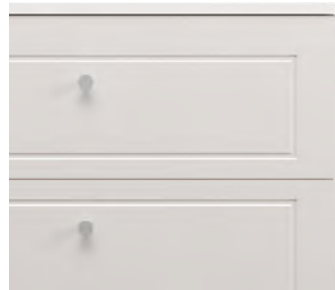

Cabinet & Shaver Upgrades Continued

DOOR/DRAWER UPGRADE OPTIONS*

Classic

*Drawer and door widths might vary depending on cabinet layout. Available in painted finishes only. Caprio, Deco, Farmhouse, Regency and Retro routes non-upgradeable for all cabinets. Apollo route not available on cabinets with Nano top.