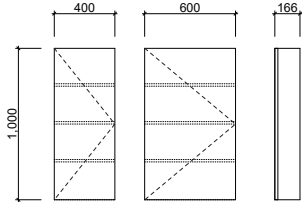

Jazz Shaving Cabinet

Modern rectangular design, combining clean lines with practical storage.

Cabinet Colours: Any woodgrain or painted finish

- Upgrade to Platinum option with Luxe Graphite interior and glass internal shelves to match Platinum vanities
- Semi-recessed option available upon request
- Fully reversible (unless ordered with upgrades)

Jazz Shaving Cabinet 600mm JZZ-SC-600-S-G $1,069 each

Cabinet Colour: Dark Grey Satin *Upgrade:* Under Shaving Cabinet Lighting LED-L-UNDERCAB-S-R ADD $436 per cabinet