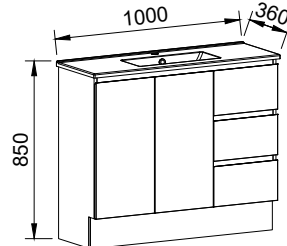

CABINET WITH	SKU	RRP
Urban Ceramic Top	FLOE-V-1000-C-URB-W	$1,364
No Top	FLOE-VCO-1000-C-X-W	$1,096

Floor Standing

CABINET WITH	SKU	RRP
Urban Ceramic Top	FLOE-V-1000-C-URB-F	$1,725
No Top	FLOE-VCO-1000-C-X-F	$1,436

On Legs