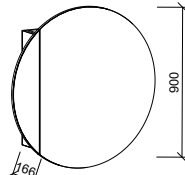

SKU	RRP
HAV-SC-900-S-G	\$1,200
HAV-SC-900-S-P	\$1,278

JAZZ ARCH

400mm*

SKU	RRP
JZA-SC-400-S-G	\$1,049
JZA-SC-400-S-P	\$1,109

Shaving Cabinets Continued

JAZZ ARCH CONTINUED

600mm*		900mm		1200mm		1500mm	
							
SKU	RRP	SKU	RRP	SKU	RRP	SKU	RRP
JZA-SC-600-S-G	\$1,266	JZA-SC-900-D-G	\$1,333	JZA-SC-1200-3-G	\$1,559	JZA-SC-1500-3-G	\$1,917
JZA-SC-600-S-P	\$1,332	JZA-SC-900-D-P	\$1,468	JZA-SC-1200-3-P	\$1,694	JZA-SC-1500-3-P	\$2,052