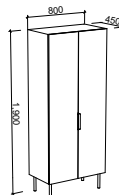

RETRO
Order with Retro Route

SUTHERLAND HOUSE 800mm x 450mm BY SHAYNNA BLAZE

Wall Hung

SKU	RRP
SHC-TB-800-W-G	\$2,599

On Legs

SKU	RRP
SHC-TB-800-L-G	\$2,767

JAZZ ARCH MIRROR*

Wall Hung