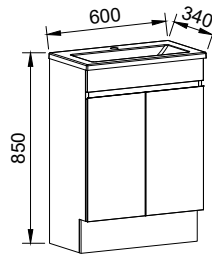

Floor Standing