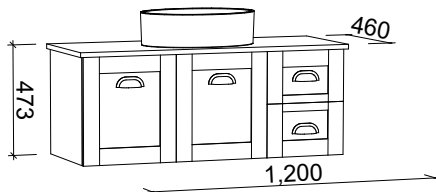

VICTORIA 1200mm

Wall Hung

CABINET WITH	SKU	RRP
Alpha Ceramic Top	VIC-V-1200-C-APH-W	$2,906
20mm SilkSurface Top with White Gloss Above Counter Ceramic Basin	VIC-V-1200-C-SSA-W	$3,259
20mm SilkSurface Top with White Gloss Under Counter Ceramic Basin	VIC-V-1200-C-SSU-W	$3,259
60mm SilkSurface Freedom Top with White Gloss Above Counter Ceramic Basin	VIC-V-1200-C-FRA-W	$3,535
60mm SilkSurface Freedom Top with White Gloss Under Counter Ceramic Basin	VIC-V-1200-C-FRU-W	$3,535
No Top	VIC-VCO-1200-C-X-W	$2,422

Floor Standing