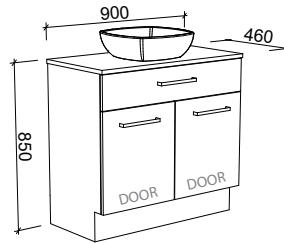

Floor Standing

CABINET WITH	SKU	RRP
20mm SilkSurface Top with White Gloss Above Counter Ceramic Basin	TAY-V-900-C-SSA-F	$2,859
No Top	TAY-VCO-900-C-X-F	$1,384