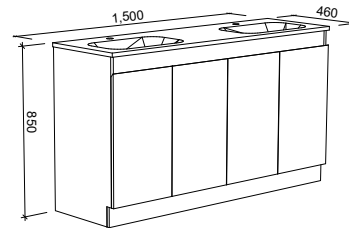

ROCKFORD 1500mm DOUBLE BOWL

Wall Hung

CABINET WITH	SKU	RRP
Alpha Ceramic Top	RKF-V-1500-D-APH-W	\$2,212
Haven Matte Dolomite Top	RKF-V-1500-D-HVN-W	\$2,212
No Top	RKF-VCO-1500-D-X-W	\$1,498

Floor Standing