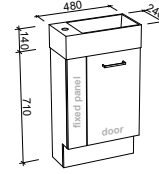

Floor Standing

CABINET WITH	SKU	RRP
Liberty Ceramic Top Left-hand Offset	FRA-V-480-L-LIB-W	$992
No Top Left-hand Offset	FRA-VCO-480-L-X-W	$782

CABINET WITH	SKU	RRP
Liberty Ceramic Top Left-hand Offset	FRA-V-480-L-LIB-F	$1,184
No Top Left-hand Offset	FRA-VCO-480-L-X-F	$984

NOTE: Right-hand offset (taphole and fixed panel on the right) also available. Order by replacing -L- with -R- in the relevant SKU. Hinge and taphole cannot be on the same side.

Grange

GOLD INCLUSIONS