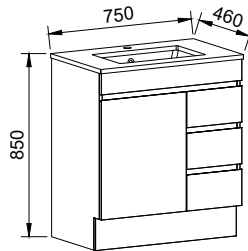

CABINET WITH	SKU	RRP
Regal Mineral Composite Top	BAR-V-750-C-REG-F	$2,127
Alpha Ceramic Top	BAR-V-750-C-APH-F	$2,127
Haven Matte Dolomite Top	BAR-V-750-C-HVN-F	$2,127
Grand Mineral Composite Top	BAR-V-750-C-GND-F	$2,341
20mm SilkSurface Top with White Gloss Above Counter Ceramic Basin	BAR-V-750-C-SSA-F	$2,626
20mm SilkSurface Top with White Gloss Under Counter Ceramic Basin	BAR-V-750-C-SSU-F	$2,626
No Top	BAR-VCO-750-C-X-F	$1,618

On Legs