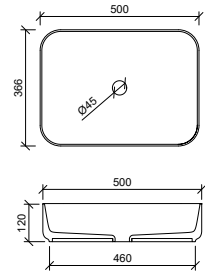

Enchant

32mm waste

White Gloss/Matte

WG ENC-BS-500-WG-S | $246

WM ENC-BS-500-WM-U | $407

Anthracite

ANT ENC-BS-500-GM-U | $407

Black Matte

BKM ENC-BS-500-BKM-U | $407