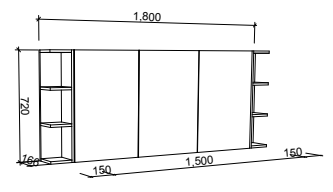

SKU	RRP
BOS-SC-1800-3-G	$1,850
BOS-SC-1800-3-P	$1,986

CHURCH

400mm*

SKU	RRP
CHU-SC-400-S-G	$1,108
CHU-SC-400-S-P	$1,153

600mm Single Door*

SKU	RRP
CHU-SC-600-S-G	$1,210
CHU-SC-600-S-P	$1,272

600mm Double Door

SKU	RRP
CHU-SC-600-D-G	$1,210
CHU-SC-600-D-P	$1,272

CHURCH FRAME

430mm*

SKU	RRP
CHUF-SC-430-S-G	$1,108
CHUF-SC-430-S-P	$1,153

COLBY

630mm Single Door*

SKU	RRP
CHUF-SC-630-S-G	$1,210
CHUF-SC-630-S-P	$1,272

630mm Double Door

SKU	RRP
CHUF-SC-630-D-G	$1,210
CHUF-SC-630-D-P	$1,272

590mm*