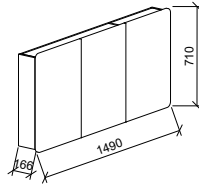

1490mm

SKU	RRP
COL-SC-1490-3-G	$1,888
COL-SC-1490-3-P	$2,017