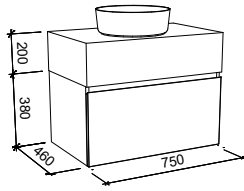

NOTE: See pages 241 - 249 for selected small space basins for the Karlie.

KINGSLEY 750mm

Wall Hung

CABINET WITH	SKU	RRP
Alpha Ceramic Top	KIN-V-750-C-APH-W	\$1,386
Regal Mineral Composite Top	KIN-V-750-C-REG-W	\$1,386
Stadium Mineral Composite Top	KIN-V-750-C-STD-W	\$1,386
Haven Matte Dolomite Top	KIN-V-750-C-HVN-W	\$1,386
20mm SilkSurface Top with Above Counter White Gloss Ceramic Basin	KIN-V-750-C-SSA-W	\$1,871
20mm SilkSurface Top with Under Counter White Gloss Ceramic Basin	KIN-V-750-C-SSU-W	\$2,184
60mm SilkSurface Freedom Top with Above Counter White Gloss Ceramic Basin	KIN-V-750-C-FRA-W	\$2,042
60mm SilkSurface Freedom Top with Under Counter White Gloss Ceramic Basin	KIN-V-750-C-FRU-W	\$2,194
200mm SilkSurface Box Top with Above Counter White Gloss Ceramic Basin	KIN-V-750-C-BXA-W	\$2,299
200mm SilkSurface Box Top with Under Counter White Gloss Ceramic Basin	KIN-V-750-C-BXU-W	\$2,299
No Top	KIN-VCO-750-C-X-W	\$824