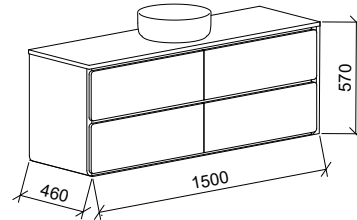

COLBY 1500mm CENTRE BOWL

Wall Hung

CABINET WITH	SKU	RRP
20mm SilkSurface Top with White Gloss Above Counter Ceramic Basin	COL-V-1500-C-SSA-W	$3,545
20mm SilkSurface Top with White Gloss Under Counter Ceramic Basin	COL-V-1500-C-SSU-W	$3,848
No Top	COL-VCO-1500-C-X-W	$2,760