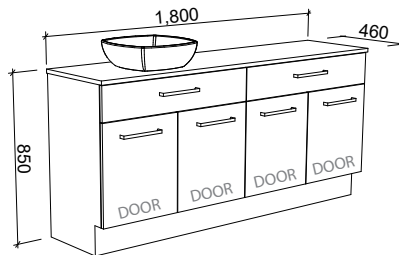

Floor Standing

CABINET WITH	SKU	RRP
20mm SilkSurface Top with White Gloss Above Counter Ceramic Basin Left-hand Offset	TAY-V-1800-L-SSA-F	$4,395
No Top	TAY-VCO-1800-L-X-F	$2,233