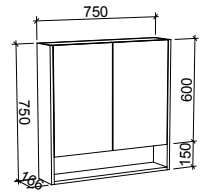

SKU	RRP
SAN-SC-750-D-G	$1,080
SAN-SC-750-D-P	$1,217

900mm