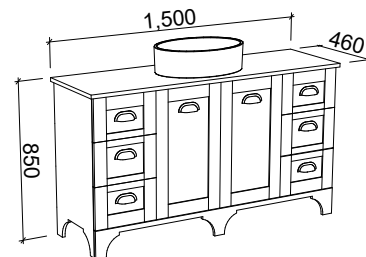

WINDSOR 1500mm CENTRE BOWL

Floor Standing

CABINET WITH	SKU	RRP
Alpha Ceramic Top	WIN-V-1500-C-APH-F	$3,941
20mm SilkSurface Top with White Gloss Above Counter Ceramic Basin	WIN-V-1500-C-SSA-F	$4,916
20mm SilkSurface Top with White Gloss Under Counter Ceramic Basin	WIN-V-1500-C-SSU-F	$4,916
60mm SilkSurface Freedom Top with White Gloss Above Counter Ceramic Basin	WIN-V-1500-C-FRA-F	$5,462
60mm SilkSurface Freedom Top with White Gloss Under Counter Ceramic Basin	WIN-V-1500-C-FRU-F	$5,462
No Top	WIN-VCO-1500-C-X-F	$3,726