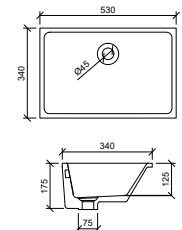

Rectangle Under Counter

32mm waste, with overflow to back.

WG REC-BS-530-WG-S | $246

WG - White Gloss | **WM** - White Matte | **IM** - Ivory Matte | **BKM** - Black Matte | **ANT** - Anthracite | **GM** - Grey Matte | **LGM** - Light Grey Matte
PM - Pink Matte | **TPM** - Taupe Matte | **TRM** - Terracotta Matte | **BM** - Blue Matte | **MM** - Mint Matte