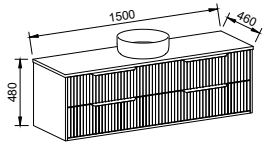

APOLLO PAINTED
Order with Apollo Front

APOLLO WOODGRAIN
Order with Apollo Front

DOCKLAND PAINTED
Order with Dockland Front

DOCKLAND WOODGRAIN
Order with Dockland Front

EMMETT 1500mm CENTRE BOWL

Wall Hung

CABINET WITH	SKU	RRP
20mm SilkSurface Top with White Gloss Above Counter Ceramic Basin	EMM-V-1500-C-SSA-W	\$4,337
No Top	EMM-VCO-1500-C-X-W	\$3,117