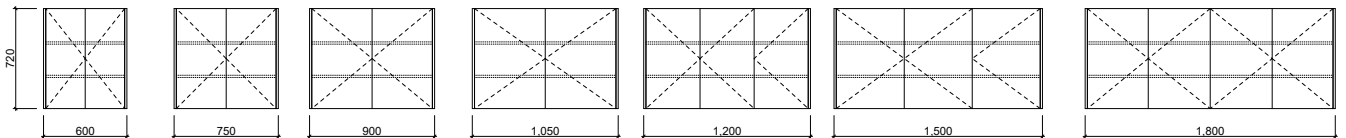

Denver Shaving Cabinet

Exposed side panels define the design whilst making it ideal for wall-to-wall fitting.

Cabinet Colours: Any woodgrain or painted finish

- Upgrade to Platinum option with Luxe Graphite interior and glass internal shelves to match Platinum vanities
- Semi-recessed option available on request
- Fully reversible (unless ordered with upgrades)

All cabinets 166mm deep.

01. Denver Shaving Cabinet 900mm DEN-SC-900-D-G $935

Cabinet Colour: Olive Satin

02. Denver Shaving Cabinet 1200mm DEN-SC-1200-3-G $1,244

Cabinet Colour: White Satin *Upgrade:* Denver Side Lighting LED-L-DENVER ADD $673

03. Denver Shaving Cabinet 1500mm DEN-SC-1500-3-G $1,385

Cabinet Colour: Light Grey Satin