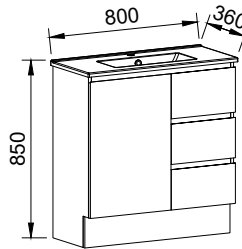

CABINET WITH	SKU	RRP
Urban Ceramic Top	FLOE-V-800-C-URB-W	$1,166
No Top	FLOE-VCO-800-C-X-W	$908

Floor Standing

CABINET WITH	SKU	RRP
Urban Ceramic Top	FLOE-V-800-C-URB-F	$1,490
No Top	FLOE-VCO-800-C-X-F	$1,215

On Legs