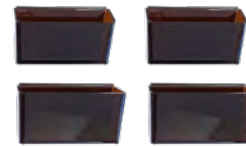

DRAWER ORGANISER SYSTEM *(Embrace & Sutherland House Exclusive)*

This addition offers practical storage for all your essentials with movable containers that are functional and easy to clean. It can be added to any size vanity and will be adjusted to suit your drawer size and layout. Proudly made in Australia.

Organiser System		
	SKU	RRP
Storage Queen Clear Vanity Storage System	SHC-OPT-V-DIVCLEAR	$228
Storage Queen Amber Vanity Storage System	SHC-OPT-V-DIVAMBER	$228
Storage Queen Grey Vanity Storage System	SHC-OPT-V-DIVGREY	$228

NOTE: Number of dividers will vary depending on size of drawer. Price per drawer.

SHAVING CABINET ORGANISER SYSTEM *(Sutherland House Exclusive)*

This has to be the most ingenious option for make up storage ever invented - mounted right where you need them on the inside of the mirror door. Each set includes two hanging rails and four hanging storage pockets.

Organiser System		
	SKU	RRP
Storage Queen Clear Shaver Storage System	SHC-OPT-S-CLEAR-D1	$228
Storage Queen Amber Shaver Storage System	SHC-OPT-S-AMBER-D1	$228
Storage Queen Grey Shaver Storage System	SHC-OPT-S-GREY-D1	$228

NOTE: Codes shown with mounted on door 1 your shaver. Add to any door by replacing -D1 with -D2, -D3 or -D4 in the relevant SKU.

Amber

HAIR DRYER STORAGE & POWERPOINT *(Sutherland House Exclusive)*

This solution includes a perfect hole in the shaver shelf, along with a powerpoint so that you can leave your hair dryer permanently plugged in and ready to go. Make sure to get your electrician to provide wiring for the powerpoint and then have them fit the point in your chosen location when installing the cabinet.

Organiser System		
	SKU	RRP
Storage Queen Hairdryer Storage and Power Point to Shaving Cabinet	SHC-OPT-S-DRYER	$196