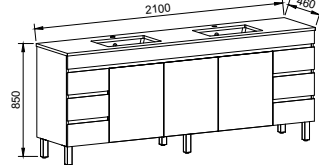

On Legs

CABINET WITH	SKU	RRP
Regal Mineral Composite Top	BAR-V-2100-D-REG-L	$6,508
20mm SilkSurface Top with White Gloss Above Counter Ceramic Basins	BAR-V-2100-D-SSA-L	$5,906
20mm SilkSurface Top with White Gloss Under Counter Ceramic Basins	BAR-V-2100-D-SSU-L	$5,906
No Top	BAR-VCO-2100-D-X-L	$3,379