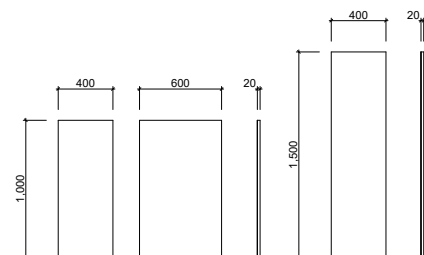

Jazz Mirror 600mm JZZ-M-600-1000 $576
Colour: White Satin