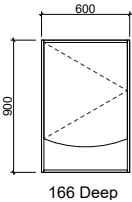

Pure Bliss Shaving Cabinet

Practical storage paired with a curved mirror and an open shelf.

Cabinet Colours: Any woodgrain or painted finish

- Upgrade to Platinum option with Luxe Graphite interior and glass internal shelves to match Platinum vanities
- Semi or fully recessed option available as standard

Pure Bliss Shaving Cabinet 600mm PBS-SC-600-S-G $1,015 each
Cabinet Colour: Light Pistachio Satin