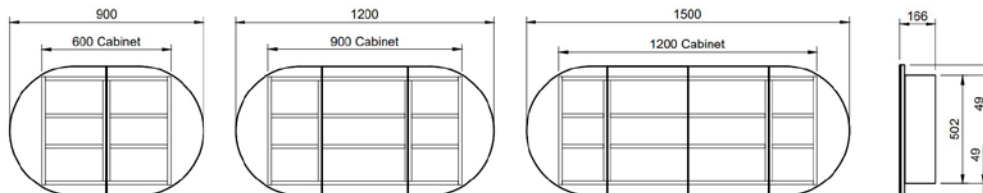

03.

02.

01. Ballad Shaving Cabinet 1500mm BAL-SC-1500-4-G $1,718

Cabinet Colour: Light Grey Satin

02. Ballad Shaving Cabinet 1500mm BAL-SC-1500-4-G $1,718

Cabinet Colour: Light Grey Satin

03. Ballad Shaving Cabinet 900mm BAL-SC-900-D-G $1,064

Cabinet Colour: White Satin