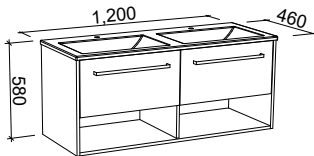

KANSAS 1200mm DOUBLE BOWL

Wall Hung

CABINET WITH	SKU	RRP
Alpha Ceramic Top	KAN-V-1200-D-APH-W	$3,262
20mm SilkSurface Top with White Gloss Above Counter Ceramic Basins	KAN-V-1200-D-SSA-W	$3,636
20mm SilkSurface Top with White Gloss Under Counter Ceramic Basins	KAN-V-1200-D-SSU-W	$3,636
No Top	KAN-VCO-1200-D-X-W	$1,902

Floor Standing