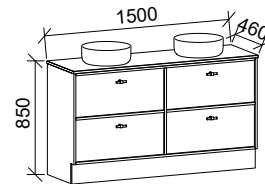

CABINET WITH	SKU	RRP
20mm SilkSurface Top with White Gloss Above Counter Ceramic Basins	TAR-V-1500-D-SSA-F	$5,054
No Top	TAR-VCO-1500-D-X-F	$2,881