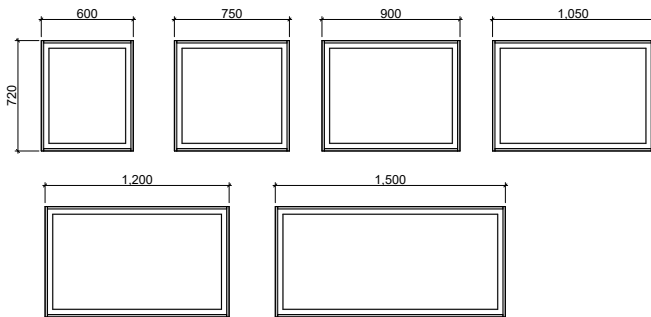

Halifax Mirror

Bold framing and a clean rectangular form combine to create a statement.

Mount: Easy split batten mounting system

Colours: Any woodgrain or painted finish. Back panel will match frame colour unless specified otherwise. White board backing with lighting (not painted).

Halifax Mirror 1050mm HAL-M-1050-720 $973
Colour: Saxby Blue Satin

Jazz Arch Mirror

Curved corners and refined lines bring subtle sophistication to this piece.

Mount: Easy split batten mounting system

Colours: Any woodgrain or painted finish. White satin edging unless specified otherwise.