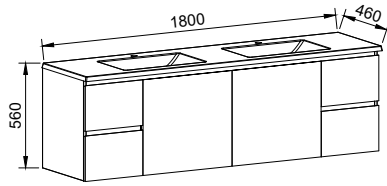

CARLO 1800mm DOUBLE BOWL

Wall Hung

CABINET WITH	SKU	RRP
Regal Mineral Composite Top	CAR-V-1800-D-REG-W	$4,412
Stadium Mineral Composite Top	CAR-V-1800-D-STD-W	$4,412
Grand Mineral Composite Top	CAR-V-1800-D-GND-W	$4,864
20mm SilkSurface Top with White Gloss Above Counter Ceramic Basins	CAR-V-1800-D-SSA-W	$4,832
20mm SilkSurface Top with White Gloss Under Counter Ceramic Basins	CAR-V-1800-D-SSU-W	$4,832
No Top	CAR-VCO-1800-D-X-W	$2,448

Floor Standing