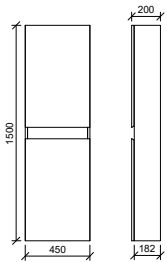

York Tallboy

Slimline design, offering practical storage without taking up much space.

Inclusions: Gold or Platinum (with Luxe Graphite interior to match Platinum vanities)

Mounts: Wall hung

Cabinet Colours: Any woodgrain or painted finish (see pages 266 - 271)

Handles: Centre Fingerpull as standard, all other options available on request (see pages 252 - 257)

Routes: Flat panel as standard

01. York Tallboy YOR-TB-450-W-G $1,269
Cabinet Colour: Dark Grey Satin *Handles:* Fingerpull

02. York Tallboy YOR-TB-450-W-G $1,269
Cabinet Colour: Hog Bristle® Half Satin *Handles:* Fingerpull *Upgrade:* Sussex Route Cabinet Front ROU-OPT-SHAKER ADD $197 per door