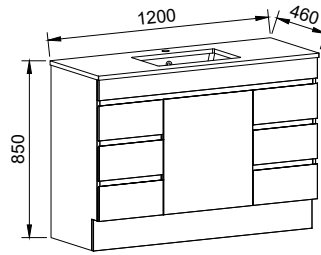

Floor Standing

CABINET WITH	SKU	RRP
Regal Mineral Composite Top	BAR-V-1200-C-REG-F	$3,028
Alpha Ceramic Top	BAR-V-1200-C-APH-F	$3,028
Haven Matte Dolomite Top	BAR-V-1200-C-HVN-F	$3,028
Grand Mineral Composite Top	BAR-V-1200-C-GND-F	$3,281
20mm SilkSurface Top with White Gloss Above Counter Ceramic Basin	BAR-V-1200-C-SSA-F	$3,707
20mm SilkSurface Top with White Gloss Under Counter Ceramic Basin	BAR-V-1200-C-SSU-F	$3,707
No Top	BAR-VCO-1200-C-X-F	$2,281