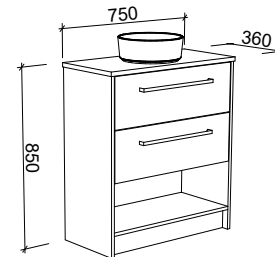

CABINET WITH	SKU	RRP
20mm SilkSurface Top with White Gloss Above Counter Ceramic Basin	KAR-V-750-C-SSA-F	$2,728
20mm SilkSurface Top with White Gloss Ceramic Under Counter Basin	KAR-V-750-C-SSU-F	$2,728
No Top	KAR-VCO-750-C-X-F	$1,734