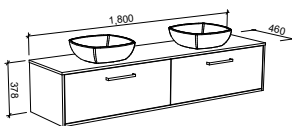

DELAWARE 1800mm DOUBLE BOWL

Wall Hung

CABINET WITH	SKU	RRP
18mm Laminate Top with White Gloss Ceramic Above Counter Basins	DEL-V-1800-D-LMA-W	$3,257
No Top	DEL-VCO-1800-D-X-W	$1,978

Floor Standing