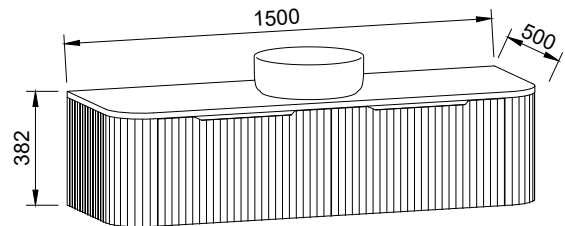

SANTOS 1500mm CENTRE BOWL

Wall Hung

CABINET WITH	SKU	RRP
20mm SilkSurface Top with White Gloss Above Counter Ceramic Basin	SAN-V-1500-C-SSA-W	$3,906
No Top	SAN-VCO-1500-C-X-W	$3,163