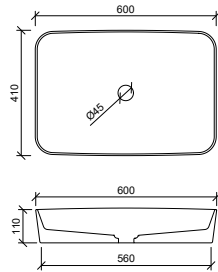

Myrtle Continued

32mm waste.

Black Matte
BKM MYR-BS-550-BKM-U | $407

Oval Flute White

32mm waste.

WG OVF-BS-490-WG-S | $246
WM OVF-BS-490-WM-U | $407

Quill White

Offset or wall mounted tapware required. 32mm waste.

WG QUI-BS-600-WG-S | $246

Rose White*

32mm waste.

WG ROS-BS-320-WG-S | $246

Addison Inset White

Offset or wall mounted tapware required. 32mm waste.

WG ADD-BS-400-WG-S | $246
WM ADD-BS-400-WM-U | $407

Arcade Inset White

Offset or wall mounted tapware required. 32mm waste.

WG ARC-BS-400-WG-S | $246

George Inset White

Offset or wall mounted tapware required. 32mm waste.

WG GEO-BS-600-WG-S | $246
WM GEO-BS-600-WM-U | $407

Henry Inset White

32mm waste.

WG HEN-BS-360-WG-S | $246

WG - White Gloss | **WM** - White Matte | **IM** - Ivory Matte | **BKM** - Black Matte | **ANT** - Anthracite | **GM** - Grey Matte | **LGM** - Light Grey Matte
PM - Pink Matte | **TPM** - Taupe Matte | **TRM** - Terracotta Matte | **BM** - Blue Matte | **MM** - Mint Matte | **BG** - Brushed Gold | **BN** - Brushed Nickel