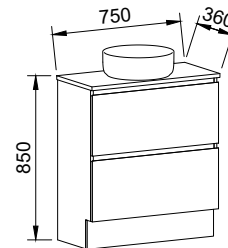

Floor Standing

CABINET WITH	SKU	RRP
20mm SilkSurface Top with White Gloss Above Counter Ceramic Basin	BIL-V-750-C-SSA-F	$2,565
20mm SilkSurface Top with White Gloss Under Counter Ceramic Basin	BIL-V-750-C-SSU-F	$2,565
No Top	BIL-VCO-750-C-X-F	$1,610

NOTE: See pages 241 - 249 for selected small space basins for the Billie.