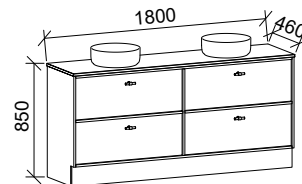

CABINET WITH	SKU	RRP
20mm SilkSurface Top with White Gloss Above Counter Ceramic Basins	TAR-V-1800-D-SSA-F	$5,361
No Top	TAR-VCO-1800-D-X-F	$3,076