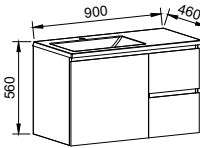

CARLO 900mm OFFSET BOWL

Wall Hung

CABINET WITH	SKU	RRP
Regal Mineral Composite Top Left-hand Offset	CAR-V-900-L-REG-W	$1,948
20mm SilkSurface Top with White Gloss Above Counter Ceramic Basin Left-hand Offset	CAR-V-900-L-SSA-W	$2,919
20mm SilkSurface Top with White Gloss Under Counter Ceramic Basin Left-hand Offset	CAR-V-900-L-SSU-W	$2,919
No Top Left-hand Offset	CAR-VCO-900-L-X-W	$1,548