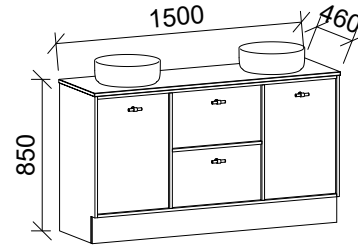

CABINET WITH	SKU	RRP
20mm SilkSurface Top with White Gloss Above Counter Ceramic Basins	TAK-V-1500-D-SSA-F	$4,444
No Top	TAK-VCO-1500-D-X-F	$2,390