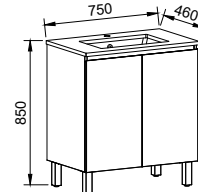

On Legs

CABINET WITH	SKU	RRP
20mm SilkSurface Top with White Gloss Above Counter Ceramic Basin	DAK-V-750-C-SSA-L	$3,323
20mm SilkSurface Top with White Gloss Under Counter Ceramic Basin	DAK-V-750-C-SSU-L	$3,323
No Top	DAK-VCO-750-C-X-L	$1,926