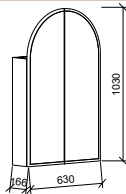

630mm Double Door

SKU	RRP
CHUF-SC-630-D-G	\$1,210
CHUF-SC-630-D-P	\$1,272

590mm*

SKU	RRP
COL-SC-590-S-G	\$1,195
COL-SC-590-S-P	\$1,324

740mm

SKU	RRP
COL-SC-740-D-G	\$1,295
COL-SC-740-D-P	\$1,424

NOTE: -P denotes Platinum range. These shaving cabinets include 'Luxe Graphite' interiors to match Platinum vanities and glass interior shelves as standard. -G denotes standard cabinets and include white interiors. Lighting and powerpoints are not included in shaving cabinet pricing. All mirrors are copper free. Depth on Gold cabinets can be adjusted to a minimum of 120mm for no price change. Refer to pages 226 - 234 for options and pricing. *Please specify hinge side when ordering.