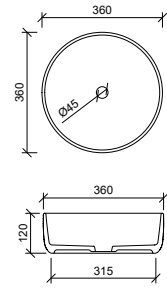

Allure Raked White

32mm waste.

WG ALR-BS-360-WG-S | $246
WM ALR-BS-360-WM-U | $407