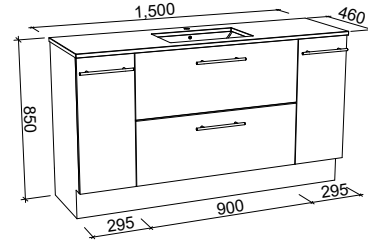

CABINET WITH	SKU	RRP
20mm SilkSurface Top with White Gloss Above Counter Ceramic Basin	MAR-V-1500-C-SSA-F	$4,208
20mm SilkSurface Top with White Gloss Under Counter Ceramic Basin	MAR-V-1500-C-SSU-F	$4,208
No Top	MAR-VCO-1500-C-X-F	$2,438