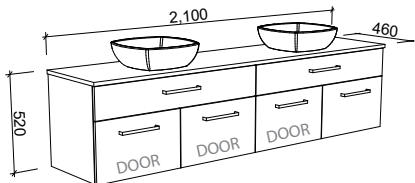

TAYLOR 2100mm DOUBLE BOWL

Wall Hung

CABINET WITH	SKU	RRP
20mm SilkSurface Top with White Gloss Above Counter Ceramic Basins	TAY-V-2100-D-SSA-W	\$4,493
No Top	TAY-VCO-2100-D-X-W	\$1,921

Floor Standing

CABINET WITH	SKU	RRP
20mm SilkSurface Top with White Gloss Above Counter Ceramic Basins	TAY-V-2100-D-SSA-F	\$4,991
No Top	TAY-VCO-2100-D-X-F	\$2,428