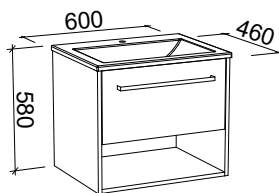

KANSAS 600mm

Wall Hung

CABINET WITH	SKU	RRP
Alpha Ceramic Top	KAN-V-600-C-APH-W	$1,766
Regal Mineral Composite Top	KAN-V-600-C-REG-W	$1,766
20mm SilkSurface Top with White Gloss Above Counter Ceramic Basin	KAN-V-600-C-SSA-W	$2,147
20mm SilkSurface Top with White Gloss Under Counter Ceramic Basin	KAN-V-600-C-SSU-W	$2,147
No Top	KAN-VCO-600-C-X-W	$1,175

Floor Standing