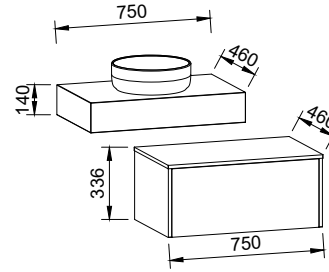

MILAN 750mm

Wall Hung

CABINET WITH	SKU	RRP
Complete Unit Including White Gloss Ceramic Above Counter Basin, Laminate Slab Top and Cabinet	MIL-V-750-C-LMA-W	$3,340
Complete Unit Including White Gloss Ceramic Above Counter Basin, SilkSurface Top and Cabinet	MIL-V-750-C-BAA-W	$3,444
Wall Hung Cabinet Only	MIL-VCO-750-C-X-W	$1,790
Laminated Slab Top and Basin Only 750 x 460 x 140 with mounting brackets Incl. White Gloss Ceramic Above Counter Basin	LMA-ST-750-140-460-C	$1,755
SilkSurface Top and Basin Only 750 x 460 x 140 with mounting brackets Incl. White Gloss Ceramic Above Counter Basin	BAA-ST-750-140-460-C	$1,274