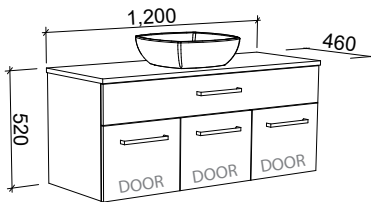

TAYLOR 1200mm

Wall Hung

CABINET WITH	SKU	RRP
20mm SilkSurface Top with White Gloss Above Counter Ceramic Basin	TAY-V-1200-C-SSA-W	\$3,058
No Top	TAY-VCO-1200-C-X-W	\$1,489

Floor Standing

CABINET WITH	SKU	RRP
20mm SilkSurface Top with White Gloss Above Counter Ceramic Basin	TAY-V-1200-C-SSA-F	\$3,386
No Top	TAY-VCO-1200-C-X-F	\$1,826