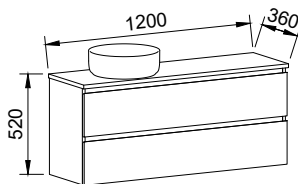

BILLIE 1200mm OFFSET BOWL

Wall Hung