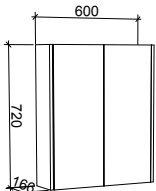

600mm

SKU	RRP
DEN-SC-600-D-G	$810
DEN-SC-600-D-P	$945