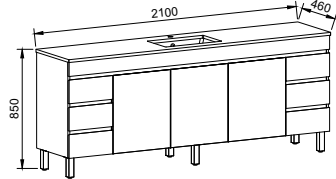

On Legs

CABINET WITH	SKU	RRP
Regal Mineral Composite Top	BAR-V-2100-C-REG-L	$6,176
20mm SilkSurface Top with White Gloss Above Counter Ceramic Basin	BAR-V-2100-C-SSA-L	$5,617
20mm SilkSurface Top with White Gloss Under Counter Ceramic Basin	BAR-V-2100-C-SSU-L	$5,617
No Top	BAR-VCO-2100-C-X-L	$3,379