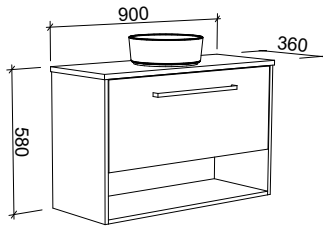

Karlie

GOLD INCLUSIONS

KARLIE 900mm

Wall Hung

CABINET WITH	SKU	RRP
20mm SilkSurface Top with White Gloss Above Counter Ceramic Basin	KAR-V-900-C-SSA-W	$2,834
20mm SilkSurface Top with White Gloss Ceramic Under Counter Basin	KAR-V-900-C-SSU-W	$2,834
No Top	KAR-VCO-900-C-X-W	$1,463

Floor Standing