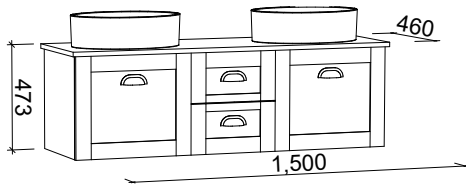

VICTORIA 1500mm DOUBLE BOWL

Wall Hung

CABINET WITH	SKU	RRP
Alpha Ceramic Top	VIC-V-1500-D-APH-W	$3,798
20mm SilkSurface Top with White Gloss Above Counter Ceramic Basins	VIC-V-1500-D-SSA-W	$4,129
20mm SilkSurface Top with White Gloss Under Counter Ceramic Basins	VIC-V-1500-D-SSU-W	$4,129
60mm SilkSurface Freedom Top with White Gloss Above Counter Ceramic Basins	VIC-V-1500-D-FRA-W	$4,623
60mm SilkSurface Freedom Top with White Gloss Under Counter Ceramic Basins	VIC-V-1500-D-FRU-W	$4,623
No Top	VIC-VCO-1500-D-X-W	$2,898

Floor Standing