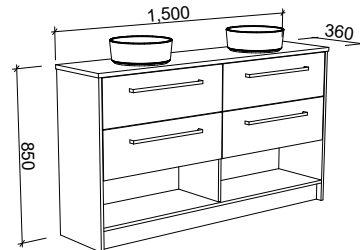

CABINET WITH	SKU	RRP
20mm SilkSurface Top with White Gloss Above Counter Ceramic Basins	KAR-V-1500-D-SSA-F	$5,740
20mm SilkSurface Top with White Gloss Ceramic Under Counter Basin	KAR-V-1500-D-SSU-F	$5,740
No Top	KAR-VCO-1500-D-X-F	$3,657

NOTE: See pages 241 - 249 for selected small space basins for the Karlie.