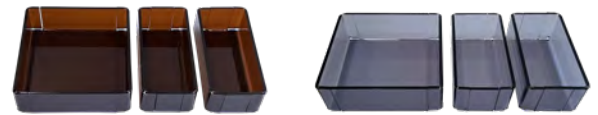

Grey

DRAWER ORGANISER SYSTEM *(Embrace & Sutherland House Exclusive)*

This addition offers practical storage for all your essentials with movable containers that are functional and easy to clean. It can be added to any size vanity and will be adjusted to suit your drawer size and layout. Proudly made in Australia.

Organiser System		
	SKU	RRP
Storage Queen Clear Vanity Storage System	SHC-OPT-V-DIVCLEAR	$228
Storage Queen Amber Vanity Storage System	SHC-OPT-V-DIVAMBER	$228
Storage Queen Grey Vanity Storage System	SHC-OPT-V-DIVGREY	$228

NOTE: Number of dividers will vary depending on size of drawer. Price per drawer.

Amber