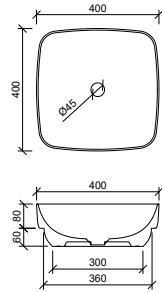

WG QUI-BS-600-WG-S | \$246

Rose White*

32mm waste.

WG ROS-BS-320-WG-S | \$246

Addison Inset White

Offset or wall mounted tapware required. 32mm waste.

WG ADD-BS-400-WG-S | \$246
WM ADD-BS-400-WM-U | \$407

Arcade Inset White