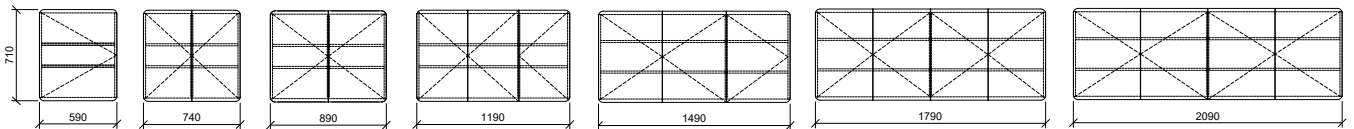

Colby Shaving Cabinet

Soft, radiused corners pair sophistication with functional style.

Cabinet Colours: Any woodgrain or painted finish

- Upgrade to Platinum option with Luxe Graphite interior and glass internal shelves to match Platinum vanities
- Semi-recessed option available on request

Colby Shaving Cabinet 1190mm COL-SC-1190-3-G $1,608

Cabinet Colour: Hog Bristle® Half Satin