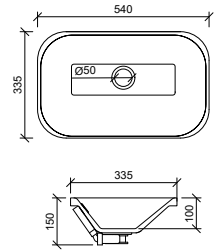

Bodhi Under Counter

40mm waste, with overflow to back.

WG BOD-BS-540-WG-U | $407