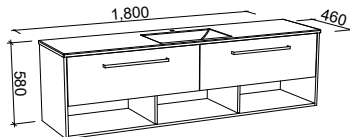

KANSAS 1800mm CENTRE BOWL

Wall Hung

CABINET WITH	SKU	RRP
Regal Mineral Composite Top	KAN-V-1800-C-REG-W	$4,197
20mm SilkSurface Top with White Gloss Above Counter Ceramic Basin	KAN-V-1800-C-SSA-W	$4,591
20mm SilkSurface Top with White Gloss Under Counter Ceramic Basin	KAN-V-1800-C-SSU-W	$4,591
No Top	KAN-VCO-1800-C-X-W	$2,582

Floor Standing