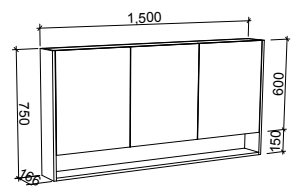

SKU	RRP
SAN-SC-1500-3-G	$1,574
SAN-SC-1500-3-P	$1,710