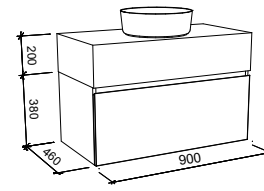

KINGSLEY 900mm

Wall Hung

CABINET WITH	SKU	RRP
Alpha Ceramic Top	KIN-V-900-C-APH-W	$1,498
Regal Mineral Composite Top	KIN-V-900-C-REG-W	$1,498
Stadium Mineral Composite Top	KIN-V-900-C-STD-W	$1,498
Haven Matte Dolomite Top	KIN-V-900-C-HVN-W	$1,498
20mm SilkSurface Top with Above Counter White Gloss Ceramic Basin	KIN-V-900-C-SSA-W	$2,304
20mm SilkSurface Top with Under Counter White Gloss Ceramic Basin	KIN-V-900-C-SSU-W	$2,618
60mm SilkSurface Freedom Top with Above Counter White Gloss Ceramic Basin	KIN-V-900-C-FRA-W	$2,547
60mm SilkSurface Freedom Top with Under Counter White Gloss Ceramic Basin	KIN-V-900-C-FRU-W	$2,802
200mm SilkSurface Box Top with Above Counter White Gloss Ceramic Basin	KIN-V-900-C-BXA-W	$2,914
200mm SilkSurface Box Top with Under Counter White Gloss Ceramic Basin	KIN-V-900-C-BXU-W	$2,914
No Top	KIN-VCO-900-C-X-W	$898