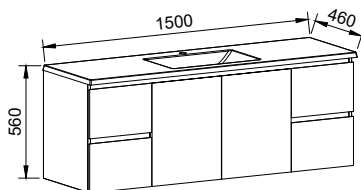

CARLO 1500mm CENTRE BOWL

Wall Hung

CABINET WITH	SKU	RRP
Regal Mineral Composite Top	CAR-V-1500-C-REG-W	$3,567
Stadium Mineral Composite Top	CAR-V-1500-C-STD-W	$3,567
Alpha Ceramic Top	CAR-V-1500-C-APH-W	$3,674
Haven Matte Dolomite Top	CAR-V-1500-C-HVN-W	$3,567
Grand Mineral Composite Top	CAR-V-1500-C-GND-W	$3,860
20mm SilkSurface Top with White Gloss Above Counter Ceramic Basin	CAR-V-1500-C-SSA-W	$4,285
20mm SilkSurface Top with White Gloss Under Counter Ceramic Basin	CAR-V-1500-C-SSU-W	$4,285
No Top	CAR-VCO-1500-C-X-W	$2,289

Floor Standing