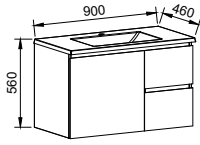

CARLO 900mm

Wall Hung

CABINET WITH	SKU	RRP
Regal Mineral Composite Top	CAR-V-900-C-REG-W	$2,113
Stadium Mineral Composite Top	CAR-V-900-C-STD-W	$2,113
Alpha Ceramic Top	CAR-V-900-C-APH-W	$2,113
Haven Matte Dolomite Top	CAR-V-900-C-HVN-W	$2,113
Grand Mineral Composite Top	CAR-V-900-C-GND-W	$2,368
20mm SilkSurface Top with White Gloss Above Counter Ceramic Basin	CAR-V-900-C-SSA-W	$2,919
20mm SilkSurface Top with White Gloss Under Counter Ceramic Basin	CAR-V-900-C-SSU-W	$2,919
No Top	CAR-VCO-900-C-X-W	$1,548