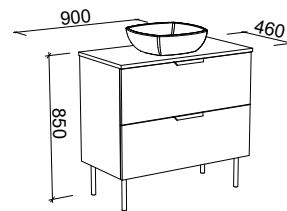

On Legs

CABINET WITH	SKU	RRP
20mm SilkSurface Top with White Gloss Above Counter Ceramic Basin	SHC-V-900-C-SSA-L	$3,880
20mm SilkSurface Top with White Gloss Under Counter Ceramic Basin	SHC-V-900-C-SSU-L	$3,880
No Top	SHC-VCO-900-C-X-L	$2,712