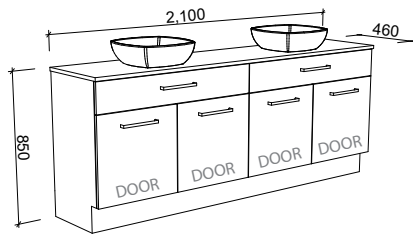

Floor Standing

CABINET WITH	SKU	RRP
20mm SilkSurface Top with White Gloss Above Counter Ceramic Basins	TAY-V-2100-D-SSA-F	$4,991
No Top	TAY-VCO-2100-D-X-F	$2,428