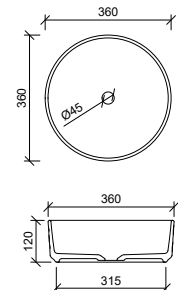

Chase White

Offset or wall mounted tapware required. 32mm waste.

WG CHA-BS-400-WG-S | \$246
WM CHA-BS-400-WM-U | \$407

Delilah White

32mm waste.

WG DEL-BS-590-WG-S | \$246

Diamond White

32mm waste.