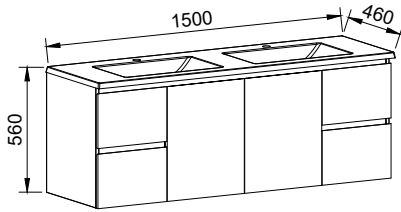

CARLO 1500mm DOUBLE BOWL

Wall Hung

CABINET WITH	SKU	RRP
Regal Mineral Composite Top	CAR-V-1500-D-REG-W	$3,860
Stadium Mineral Composite Top	CAR-V-1500-D-STD-W	$3,860
Alpha Ceramic Top	CAR-V-1500-D-APH-W	$3,993
Haven Matte Dolomite Top	CAR-V-1500-D-HVN-W	$3,860
Grand Mineral Composite Top	CAR-V-1500-D-GND-W	$4,237
20mm SilkSurface Top with White Gloss Above Counter Ceramic Basins	CAR-V-1500-D-SSA-W	$4,554
20mm SilkSurface Top with White Gloss Under Counter Ceramic Basins	CAR-V-1500-D-SSU-W	$4,554
No Top	CAR-VCO-1500-D-X-W	$2,289

Floor Standing