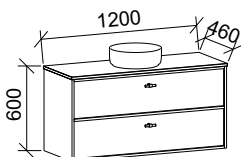

TARO 1200mm

Wall Hung

CABINET WITH	SKU	RRP
20mm SilkSurface Top with White Gloss Above Counter Ceramic Basin	TAR-V-1200-C-SSA-W	$3,956
No Top	TAR-VCO-1200-C-X-W	$2,517

Floor Standing