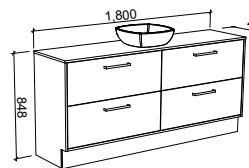

CABINET WITH	SKU	RRP
18mm Laminate Top with White Gloss Ceramic Above Counter Basin	DEL-V-1800-C-LMA-F	$3,838
No Top	DEL-VCO-1800-C-X-F	$2,803