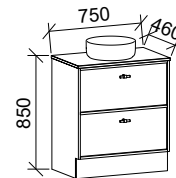

CABINET WITH	SKU	RRP
20mm SilkSurface Top with White Gloss Above Counter Ceramic Basin	TAR-V-750-C-SSA-F	$2,629
No Top	TAR-VCO-750-C-X-F	$1,604