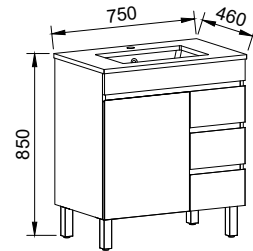

CABINET WITH	SKU	RRP
Regal Mineral Composite Top	BAR-V-750-C-REG-L	$2,222
Alpha Ceramic Top	BAR-V-750-C-APH-L	$2,222
Haven Matte Dolomite Top	BAR-V-750-C-HVN-L	$2,222
Grand Mineral Composite Top	BAR-V-750-C-GND-L	$2,440
20mm SilkSurface Top with White Gloss Above Counter Ceramic Basin	BAR-V-750-C-SSA-L	$2,721
20mm SilkSurface Top with White Gloss Under Counter Ceramic Basin	BAR-V-750-C-SSU-L	$2,721
No Top	BAR-VCO-750-C-X-L	$1,718