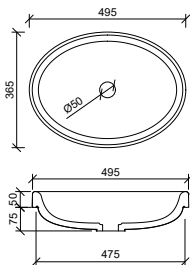

Mineral Composite Basins

Coast Inset White

Offset or wall mounted tapware required. 40mm waste.

WG COA-BS-495-WG-U | $407