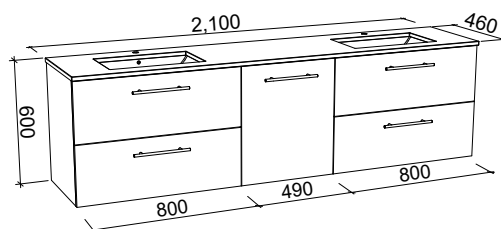

MARSHALL 2100mm DOUBLE BOWL

Wall Hung

CABINET WITH	SKU	RRP
20mm SilkSurface Top with White Gloss Above Counter Ceramic Basins	MAR-V-2100-D-SSA-W	$4,837
20mm SilkSurface Top with White Gloss Under Counter Ceramic Basins	MAR-V-2100-D-SSU-W	$4,837
No Top	MAR-VCO-2100-D-X-W	$2,593

Floor Standing