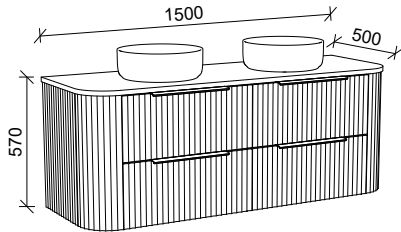

SOCOIA 1500mm DOUBLE BOWL

Wall Hung

CABINET WITH	SKU	RRP
20mm SilkSurface Top with White Gloss Above Counter Ceramic Basins	SOC-V-1500-D-SSA-W	$5,385
No Top	SOC-VCO-1500-D-X-W	$4,400