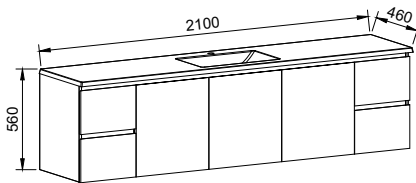

CARLO 2100mm CENTRE BOWL

Wall Hung

CABINET WITH	SKU	RRP
Regal Mineral Composite Top	CAR-V-2100-C-REG-W	$5,729
20mm SilkSurface Top with White Gloss Above Counter Ceramic Basin	CAR-V-2100-C-SSA-W	$5,729
20mm SilkSurface Top with White Gloss Under Counter Ceramic Basin	CAR-V-2100-C-SSU-W	$5,729
No Top	CAR-VCO-2100-C-X-W	$2,903

Floor Standing