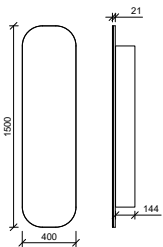

Jazz Arch Mirror Tallboy

Full-length mirror with radiused edges, adding elegance while concealing practical storage.

Inclusions: Gold or Platinum (with Luxe Graphite interior to match Platinum vanities)

Mounts: Wall hung

Cabinet Colours: Any painted finish for door edge. Any woodgrain or painted finish for cabinet (see pages 266 - 271)

Handles: Fingerpull (see pages 252 - 257)

Routes: Mirrored door as standard

Jazz Arch Mirror Tallboy JZA-TB-400-W-G $1,585

Cabinet Colour: White Satin *Handle:* Fingerpull