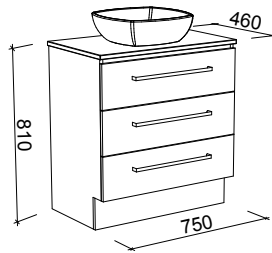

Floor Standing

CABINET WITH	SKU	RRP
20mm SilkSurface Top with White Gloss Above Counter Ceramic Basin	ASH-V-750-C-SSA-F	$3,871
No Top	ASH-VCO-750-C-X-F	$2,549