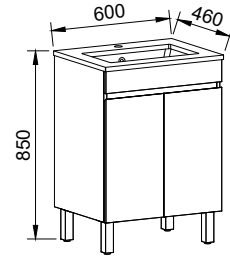

CABINET WITH	SKU	RRP
Regal Mineral Composite Top	BAR-V-600-C-REG-L	$1,988
Alpha Ceramic Top	BAR-V-600-C-APH-L	$1,988
Grand Mineral Composite Top	BAR-V-600-C-GND-L	$2,185
20mm SilkSurface Top with White Gloss Above Counter Ceramic Basin	BAR-V-600-C-SSA-L	$2,424
20mm SilkSurface Top with White Gloss Under Counter Ceramic Basin	BAR-V-600-C-SSU-L	$2,424
No Top	BAR-VCO-600-C-X-L	$1,481