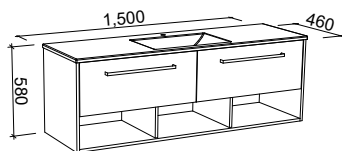

KANSAS 1500mm CENTRE BOWL

Wall Hung

CABINET WITH	SKU	RRP
Alpha Ceramic Top	KAN-V-1500-C-APH-W	$3,969
Regal Mineral Composite Top	KAN-V-1500-C-REG-W	$3,574
Haven Matte Dolomite Top	KAN-V-1500-C-HVN-W	$3,574
20mm SilkSurface Top with White Gloss Above Counter Ceramic Basin	KAN-V-1500-C-SSA-W	$4,238
20mm SilkSurface Top with White Gloss Under Counter Ceramic Basin	KAN-V-1500-C-SSU-W	$4,238
No Top	KAN-VCO-1500-C-X-W	$2,323

Floor Standing