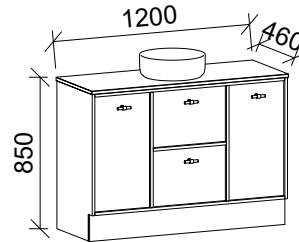

CABINET WITH	SKU	RRP
20mm SilkSurface Top with White Gloss Above Counter Ceramic Basin	TAK-V-1200-C-SSA-F	$3,516
No Top	TAK-VCO-1200-C-X-F	$2,177