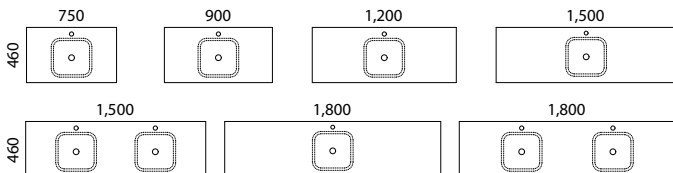

Quiet confidence meets all-drawer storage, backed by a lifetime warranty.

Mounts:	Wall hung, Floor standing, On legs
Tops:	20mm SilkSurface with above counter basin/s (see page 238)
Cabinet Colours:	Any woodgrain or painted finish (see pages 266 - 271)
Handles:	All options including Fingerpull (see pages 252 - 257)
Routes:	Flat panel as standard

- **01. Ashton Vanity 750mm** ASH-V-750-C-SSA-W $3,318
  Cabinet Colour: Smoked Kala Ash *Vanity Top:* Opalora SilkSurface *Basin:* White Gloss Arcade Inset Ceramic *Handles:* Brushed Bronze 100mm Ova
  Upgrade: Under Cabinet Lighting LED-L-UNDERCAB-V ADD $436
- **02. Ashton Vanity 1200mm** ASH-V-1200-C-SSA-W $4,302
  Cabinet Colour: White Satin *Vanity Top:* Bianco Pearl SilkSurface *Basin:* White Gloss Myrtle Ceramic *Handles:* Brushed Nickel 361mm D
  Upgrade: Under Cabinet Lighting LED-L-UNDERCAB-V ADD $436
- **03. Ashton Vanity 1800mm** ASH-V-1800-D-SSA-W $6,129
  Cabinet Colour: Florentine Walnut *Vanity Top:* Arctic White SilkSurface *Basins:* White Gloss Enchant Ceramic *Handles:* Fingerpull