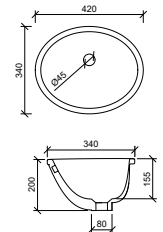

Oval Under Counter

32mm waste, with overflow to front.

WG OVL-BS-420-WG-S | $246