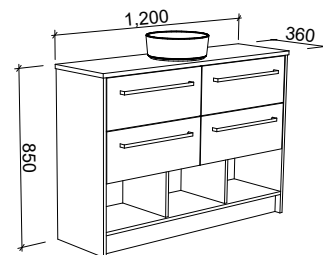

CABINET WITH	SKU	RRP
20mm SilkSurface Top with White Gloss Above Counter Ceramic Basin	KAR-V-1200-C-SSA-F	$4,236
20mm SilkSurface Top with White Gloss Ceramic Under Counter Basin	KAR-V-1200-C-SSU-F	$4,236
No Top	KAR-VCO-1200-C-X-F	$2,853