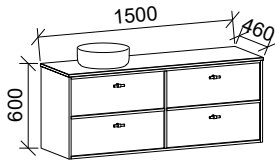

Taro

GOLD INCLUSIONS

TARO 1500mm OFFSET BOWL

Wall Hung

CABINET WITH	SKU	RRP
20mm SilkSurface Top with White Gloss Above Counter Ceramic Basin Left-hand Offset	TAR-V-1500-L-SSA-W	$4,643
No Top Left-hand Offset	TAR-VCO-1500-L-X-W	$2,728

Floor Standing