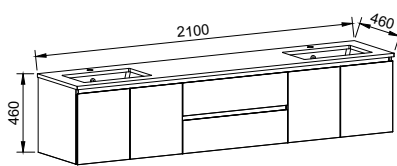

NOTE: Right-hand offset also available. Order by replacing -L- with -R- in the relevant SKU.

DAKOTA 2100mm DOUBLE BOWL

Wall Hung

Floor Standing

On Legs

CABINET WITH	SKU	RRP	CABINET WITH	SKU	RRP	CABINET WITH	SKU	RRP
20mm SilkSurface Top with White Gloss Above Counter Ceramic Basin	DAK-V-2100-D-SSA-W	\$7,563	20mm SilkSurface Top with White Gloss Above Counter Ceramic Basin	DAK-V-2100-D-SSA-F	\$8,106	20mm SilkSurface Top with White Gloss Above Counter Ceramic Basin	DAK-V-2100-D-SSA-L	\$8,197
20mm SilkSurface Top with White Gloss Under Counter Ceramic Basin	DAK-V-2100-D-SSU-W	\$7,563	20mm SilkSurface Top with White Gloss Under Counter Ceramic Basin	DAK-V-2100-D-SSU-F	\$8,106	20mm SilkSurface Top with White Gloss Under Counter Ceramic Basin	DAK-V-2100-D-SSU-L	\$8,197
No Top	DAK-VCO-2100-D-X-W	\$3,833	No Top	DAK-VCO-2100-D-X-F	\$4,403	No Top	DAK-VCO-2100-D-X-L	\$4,500