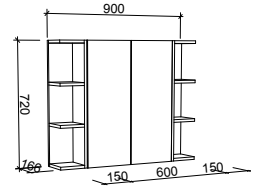

BOSTON

900mm

SKU	RRP
BOS-SC-900-D-G	$1,269
BOS-SC-900-D-P	$1,405

1050mm