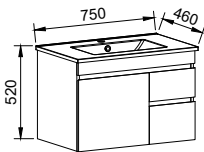

INDIANA 750mm

Wall Hung

CABINET WITH	SKU	RRP
Alpha Ceramic Top	IND-V-750-C-APH-W	$1,176
No Top	IND-VCO-750-C-X-W	$993

Floor Standing