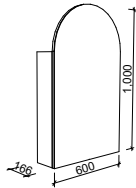

SKU	RRP
CHU-SC-600-S-G	$1,210
CHU-SC-600-S-P	$1,272

600mm Double Door