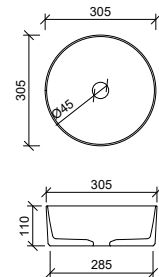

Gem White*

32mm waste.

WG GEM-BS-305-WG-S | $246

WG - White Gloss | **WM** - White Matte | **IM** - Ivory Matte | **BKM** - Black Matte | **ANT** - Anthracite | **GM** - Grey Matte | **LGM** - Light Grey Matte
PM - Pink Matte | **TPM** - Taupe Matte | **TRM** - Terracotta Matte | **BM** - Blue Matte | **MM** - Mint Matte | **BG** - Brushed Gold | **BN** - Brushed Nickel