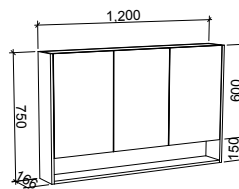

SKU	RRP
SAN-SC-1200-3-G	$1,439
SAN-SC-1200-3-P	$1,576

1500mm*