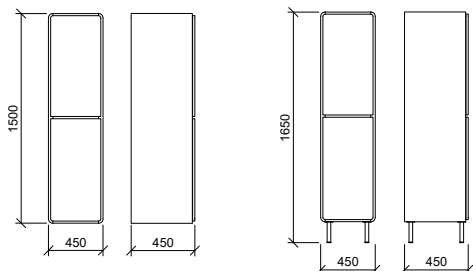

Colby Tallboy

Curved doors and radiused cabinet edges offer a refined, contemporary storage design.

Inclusions: Gold or Platinum (with Luxe Graphite interior to match Platinum vanities)

Mounts: Wall hung, On legs

Cabinet Colours: Painted finish for cabinet only. Any woodgrain or painted finish for door fronts (see pages 266 - 271)

Handles: All options excluding Fingerpull (see pages 252 - 257)

Routes: Flat panel as standard

Colby Tallboy COL-TB-450-W-G $2,467

Cabinet Colour: New Penny Satin *Handles:* Black Duke T Bar