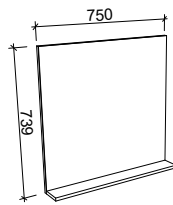

SKU	RRP
ESS-M-750-739	$809

900mm