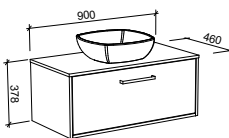

DELAWARE 900mm

Wall Hung

CABINET WITH	SKU	RRP
18mm Laminate Top with White Gloss Ceramic Above Counter Basin	DEL-V-900-C-LMA-W	$1,814
No Top	DEL-VCO-900-C-X-W	$1,135

Floor Standing