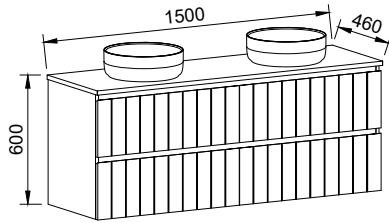

HENLEY 1500mm DOUBLE BOWL

Wall Hung

CABINET WITH	SKU	RRP
20mm SilkSurface Top with White Gloss Above Counter Ceramic Basins	HEN-V-1500-D-SSA-W	$5,507
20mm SilkSurface Top with White Gloss Under Counter Ceramic Basins	HEN-V-1500-D-SSU-W	$5,507
No Top	HEN-VCO-1500-D-X-W	$3,360

Floor Standing