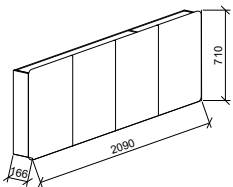

DENVER

2090mm

SKU	RRP
COL-SC-2090-4-G	$2,548
COL-SC-2090-4-P	$2,677