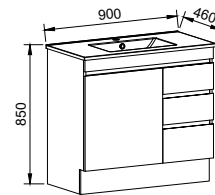

CABINET WITH	SKU	RRP
Alpha Ceramic Top	IND-V-900-C-APH-F	$1,672
No Top	IND-VCO-900-C-X-F	$1,422