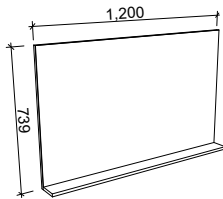

750mm

SKU	RRP
ESS-M-750-739	\$809

900mm

SKU	RRP
ESS-M-900-739	\$895

1050mm

SKU	RRP
ESS-M-1050-739	\$985

GEORGIA*

1200mm