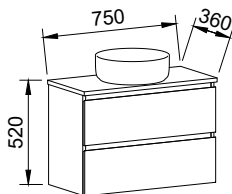

BILLIE 750mm

Wall Hung

CABINET WITH	SKU	RRP
20mm SilkSurface Top with White Gloss Above Counter Ceramic Basin	BIL-V-750-C-SSA-W	$2,368
20mm SilkSurface Top with White Gloss Under Counter Ceramic Basin	BIL-V-750-C-SSU-W	$2,368
No Top	BIL-VCO-750-C-X-W	$1,404