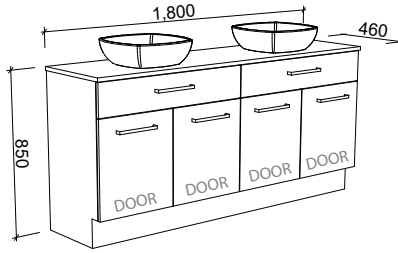

Floor Standing

CABINET WITH	SKU	RRP
20mm SilkSurface Top with White Gloss Above Counter Ceramic Basins	TAY-V-1800-D-SSA-F	$4,679
No Top	TAY-VCO-1800-D-X-F	$2,233