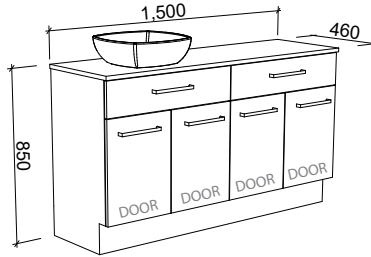

Floor Standing

CABINET WITH	SKU	RRP
20mm SilkSurface Top with White Gloss Above Counter Ceramic Basin Left-hand Offset	TAY-V-1500-L-SSA-F	$4,112
No Top Left-hand Offset	TAY-VCO-1500-L-X-F	$2,058