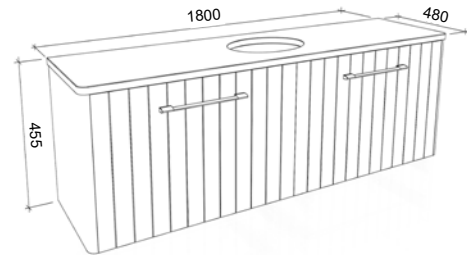

SABA 1800mm CENTRE BOWL

Wall Hung

CABINET WITH	SKU	RRP
20mm SilkSurface Top with White Gloss Above Counter Ceramic Basin	SAB-V-1800-C-SSA-W	$4,172
20mm SilkSurface Top with White Gloss Under Counter Ceramic Basin	SAB-V-1800-C-SSU-W	$4,492
No Top	SAB-VCO-1800-C-X-W	$2,309