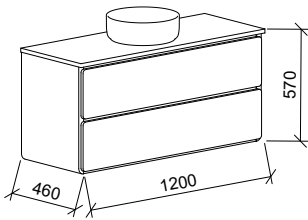

COLBY 1200mm

Wall Hung

CABINET WITH	SKU	RRP
20mm SilkSurface Top with White Gloss Above Counter Ceramic Basin	COL-V-1200-C-SSA-W	$2,686
20mm SilkSurface Top with White Gloss Under Counter Ceramic Basin	COL-V-1200-C-SSU-W	$2,988
No Top	COL-VCO-1200-C-X-W	$1,842