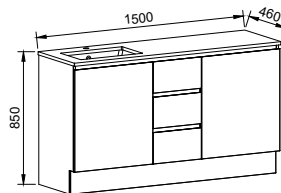

Floor Standing