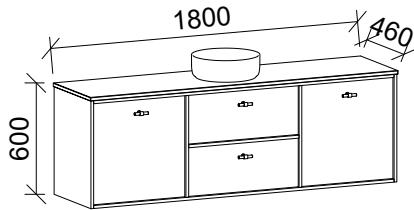

TAKANO 1800mm CENTRE BOWL

Wall Hung

CABINET WITH	SKU	RRP
20mm SilkSurface Top with White Gloss Above Counter Ceramic Basin	TAK-V-1800-C-SSA-W	$4,343
No Top	TAK-VCO-1800-C-X-W	$2,448

Floor Standing