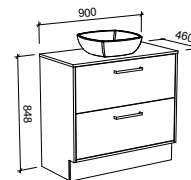

CABINET WITH	SKU	RRP
18mm Laminate Top with White Gloss Ceramic Above Counter Basin	DEL-V-900-C-LMA-F	$2,248
No Top	DEL-VCO-900-C-X-F	$1,570