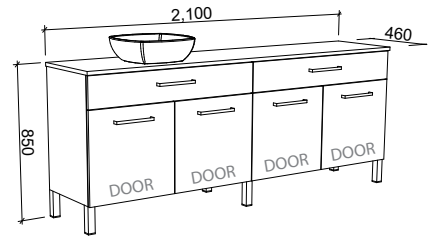

On Legs

CABINET WITH	SKU	RRP
20mm SilkSurface Top with White Gloss Above Counter Ceramic Basin Left-hand Offset	TAY-V-2100-L-SSA-L	$4,879
No Top Left-hand Offset	TAY-VCO-2100-L-X-L	$2,612

NOTE: Right-hand offset also available. Order by replacing -L- with -R- in the relevant SKU.