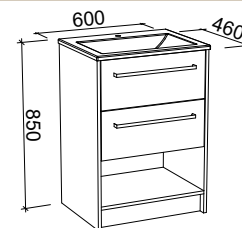

CABINET WITH	SKU	RRP
Alpha Ceramic Top	KAN-V-600-C-APH-F	$2,154
Regal Mineral Composite Top	KAN-V-600-C-REG-F	$2,154
20mm SilkSurface Top with White Gloss Above Counter Ceramic Basin	KAN-V-600-C-SSA-F	$2,537
20mm SilkSurface Top with White Gloss Under Counter Ceramic Basin	KAN-V-600-C-SSU-F	$2,537
No Top	KAN-VCO-600-C-X-F	$1,583