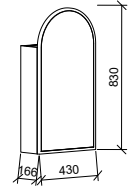

CHURCH FRAME

430mm*

SKU	RRP
CHUF-SC-430-S-G	$1,108
CHUF-SC-430-S-P	$1,153