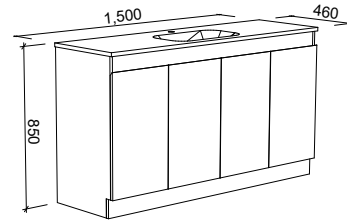

CABINET WITH	SKU	RRP
Alpha Ceramic Top	RKF-V-1500-C-APH-F	$2,178
Haven Matte Dolomite Top	RKF-V-1500-C-HVN-F	$2,178
No Top	RKF-VCO-1500-C-X-F	$1,304