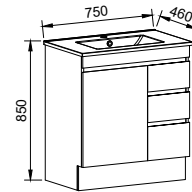

CABINET WITH	SKU	RRP
Alpha Ceramic Top	IND-V-750-C-APH-F	$1,480
No Top	IND-VCO-750-C-X-F	$1,301