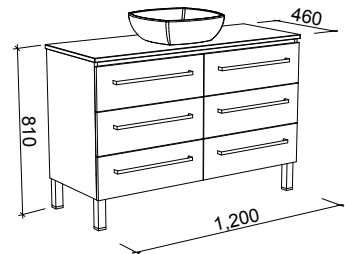

On Legs

CABINET WITH	SKU	RRP
20mm SilkSurface Top with White Gloss Above Counter Ceramic Basin	ASH-V-1200-C-SSA-L	$4,965
No Top	ASH-VCO-1200-C-X-L	$3,035

NOTE: Cabinet height for Ashton vanities may need to be altered to suit under counter basins. POA.