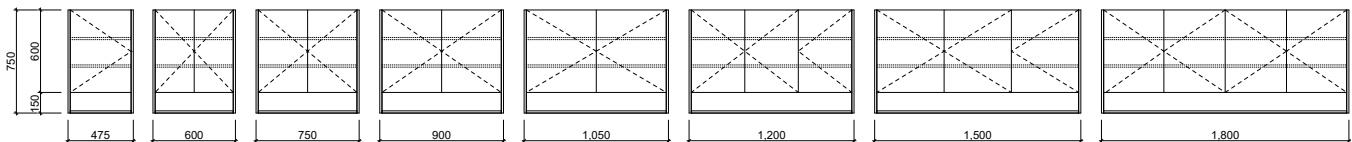

- Upgrade to Platinum option with Luxe Graphite interior and glass internal shelves to match Platinum vanities
- Semi or fully recessed option available as standard

01.

02.

03.

All cabinets 166mm deep. Back panel of shelf will match cabinet colour unless specified otherwise.