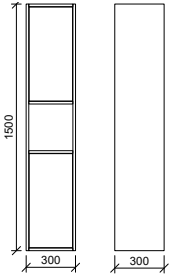

Hudson Box Tallboy

Minimal, slimline design combining hidden storage with an open shelf.

Inclusions:	Gold or Platinum (with Luxe Graphite interior to match Platinum vanities)
Mounts:	Wall hung
Cabinet Colours:	Any woodgrain or painted finish (see pages 266 - 271)
Handles:	Push-to-Open as standard, all other options (excluding Fingerpull) available on request (see pages 252 - 257)
Routes:	Flat panel as standard

Hudson Box Tallboy HDB-TB-300-W-G $1,559
Cabinet Colour: Dark Grey Satin Handles: Push-to-Open