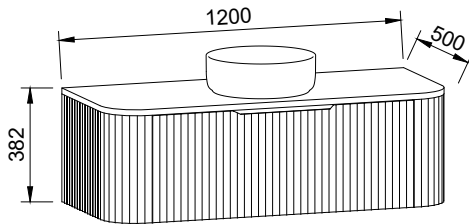

SANTOS 1200mm

Wall Hung

CABINET WITH	SKU	RRP
20mm SilkSurface Top with White Gloss Above Counter Ceramic Basin	SAN-V-1200-C-SSA-W	$3,248
No Top	SAN-VCO-1200-C-X-W	$2,467