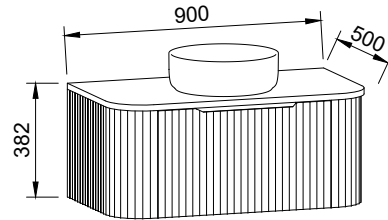

Santos

GOLD INCLUSIONS

SANTOS 750mm

Wall Hung

CABINET WITH	SKU	RRP
20mm SilkSurface Top with White Gloss Above Counter Ceramic Basin	SAN-V-750-C-SSA-W	\$2,611
No Top	SAN-VCO-750-C-X-W	\$2,108

SANTOS 900mm

Wall Hung