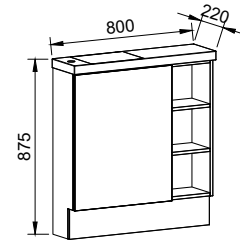

Floor Standing

CABINET WITH	SKU	RRP
Nano Dolomite Top Left-hand Offset	EAD-V-800-L-NAN-W	$1,002
No Top Left-hand Offset	EAD-VCO-800-L-X-W	$532

CABINET WITH	SKU	RRP
Nano Dolomite Top Left-hand Offset	EAD-V-800-L-NAN-F	$1,322
No Top Left-hand Offset	EAD-VCO-800-L-X-F	$809

NOTE: Side fingerpull standard on shelf side unless specified otherwise. Please specify shelf side.
Right-hand offset also available. Order by replacing -L- with -R- in the relevant SKU.

Elwood

GOLD INCLUSIONS