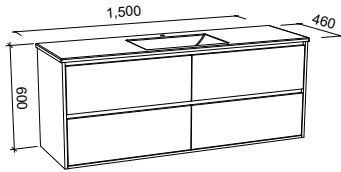

GRANGE 1500mm CENTRE BOWL

Wall Hung

CABINET WITH	SKU	RRP
Alpha Ceramic Top	GRA-V-1500-C-APH-W	$4,065
Regal Mineral Composite Top	GRA-V-1500-C-REG-W	$3,942
Haven Matte Dolomite Top	GRA-V-1500-C-HVN-W	$3,942
20mm SilkSurface Top with White Gloss Above Counter Ceramic Basin	GRA-V-1500-C-SSA-W	$4,598
20mm SilkSurface Top with White Gloss Under Counter Ceramic Basin	GRA-V-1500-C-SSU-W	$4,598
No Top	GRA-VCO-1500-C-X-W	$2,702

Floor Standing