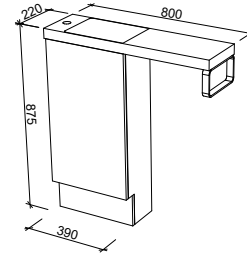

Floor Standing

CABINET WITH	SKU	RRP
Nano Top Left-hand Offset, Left-hand Tap Hole	OSC-V-8040-L-NAN-W	$1,069
No Top Left-hand Offset	OSC-VCO-400-L-X-W	$607

CABINET WITH	SKU	RRP
Nano Top Left-hand Offset, Left-hand Tap Hole	OSC-V-8040-L-NAN-F	$1,226
No Top Left-hand Offset	OSC-VCO-400-L-X-F	$709

NOTE: Side fingerpull standard unless specified otherwise. Please specify hinge side upon ordering. Right-hand offset also available. Order by replacing -L- with -R- in the relevant SKU.