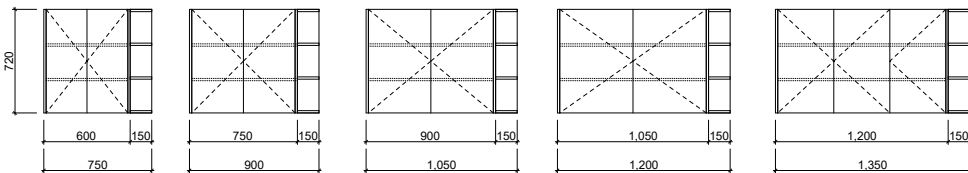

New York Shaving Cabinet

Featuring display shelves at one end, this piece embodies refinement.

Cabinet Colours: Any woodgrain or painted finish

- Upgrade to Platinum option with Luxe Graphite interior and glass internal shelves to match Platinum vanities
- Semi-recessed option available upon request (additional charges apply)

All cabinets 166mm deep. Usable as left- or right-hand shelves.

New York Shaving Cabinet 1350mm NEW-SC-1350-R-G $1,518

Cabinet Colour: Olive Satin *Upgrade:* Under Shaving Cabinet Lighting LED-L-UNDERCAB-S-R ADD $436