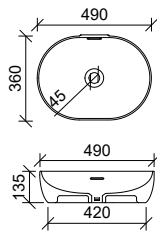

Giana Under Counter*

32mm waste, with overflow to back. Only available with SilkSurface slab top. Offset or wall mounted tapware required.

NOTE: Cannot be purchased on their own.