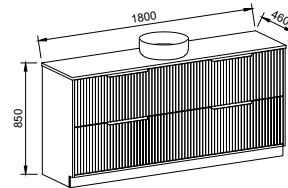

CABINET WITH	SKU	RRP
20mm SilkSurface Top with White Gloss Above Counter Ceramic Basin	ELW-V-1800-C-SSA-F	$6,127
20mm SilkSurface Top with White Gloss Under Counter Ceramic Basin	ELW-V-1800-C-SSU-F	$6,300
No Top	ELW-VCO-1800-C-X-F	$4,705