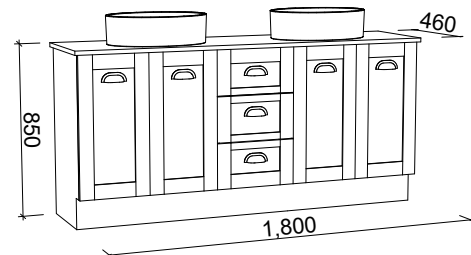

CABINET WITH	SKU	RRP
20mm SilkSurface Top with White Gloss Above Counter Ceramic Basins	VIC-V-1800-D-SSA-F	$4,696
20mm SilkSurface Top with White Gloss Under Counter Ceramic Basins	VIC-V-1800-D-SSU-F	$4,696
60mm SilkSurface Freedom Top with White Gloss Above Counter Ceramic Basins	VIC-V-1800-D-FRA-F	$5,245
60mm SilkSurface Freedom Top with White Gloss Under Counter Ceramic Basins	VIC-V-1800-D-FRU-F	$5,245
No Top	VIC-VCO-1800-D-X-F	$4,279

NOTE: Victoria route standard unless specified otherwise.