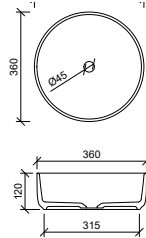

Ceramic Under Counter Basins

Allure Under Counter

32mm waste, no overflow. Only available with SilkSurface slab top. Offset or wall mounted tapware required.

NOTE: Cannot be purchased on their own.