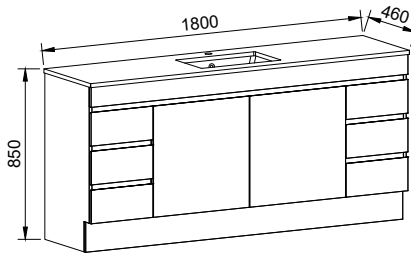

CABINET WITH	SKU	RRP
Regal Mineral Composite Top	BAR-V-1800-C-REG-F	$4,456
Grand Mineral Composite Top	BAR-V-1800-C-GND-F	$4,845
20mm SilkSurface Top with White Gloss Above Counter Ceramic Basin	BAR-V-1800-C-SSA-F	$4,878
20mm SilkSurface Top with White Gloss Under Counter Ceramic Basin	BAR-V-1800-C-SSU-F	$4,878
No Top	BAR-VCO-1800-C-X-F	$2,791

On Legs