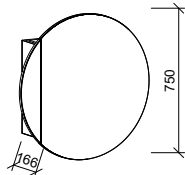

750mm

SKU	RRP
HAV-SC-750-S-G	$1,093
HAV-SC-750-S-P	$1,172