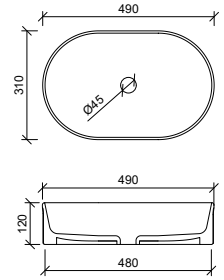

Myrtle Continued

32mm waste.

Black Matte
BKM MYR-BS-550-BKM-U | \$407

Oval Flute White

32mm waste.

WG OVF-BS-490-WG-S | \$246
WM OVF-BS-490-WM-U | \$407

Quill White

Offset or wall mounted tapware required. 32mm waste.