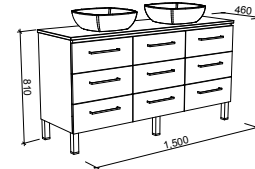

On Legs

CABINET WITH	SKU	RRP
20mm SilkSurface Top with White Gloss Above Counter Ceramic Basins	ASH-V-1500-D-SSA-L	$6,503
No Top	ASH-VCO-1500-D-X-L	$3,793