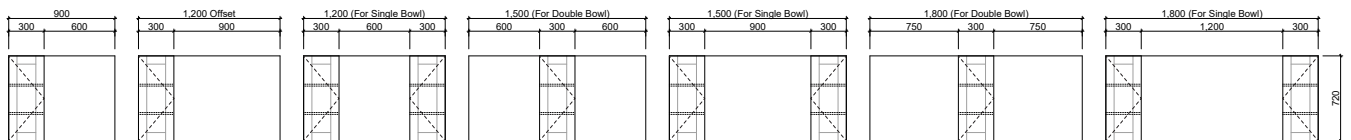

All cabinets 166mm deep.

01. Victoria Shaving Cabinet 1200mm VIC-SC-1200-S-G $1,617

Cabinet Colour: Black Satin *Route:* Victoria *Handles:* Brushed Nickel Retro

02. Victoria Shaving Cabinet 1200mm VIC-SC-1200-S-G $1,617

Cabinet Colour: White Satin *Route:* Sussex *Handles:* Under Fingerpull

03. Victoria Shaving Cabinet 1500mm VIC-SC-1500-S-G $1,834

Cabinet Colour: Olive Satin *Route:* Classic *Handles:* Gunmetal Duke Knob