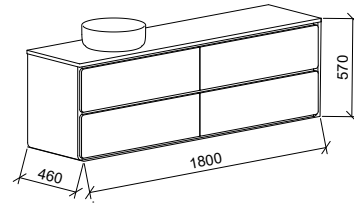

COLBY 1800mm OFFSET BOWL

Wall Hung

CABINET WITH	SKU	RRP
20mm SilkSurface Top with White Gloss Above Counter Ceramic Basin Left-hand Offset	COL-V-1800-L-SSA-W	$3,954
20mm SilkSurface Top with White Gloss Under Counter Ceramic Basin Left-hand Offset	COL-V-1800-L-SSU-W	$4,257
No Top	COL-VCO-1800-L-X-W	$2,937

NOTE: Right-hand offset also available. Order by replacing -L- with -R- in the relevant SKU.