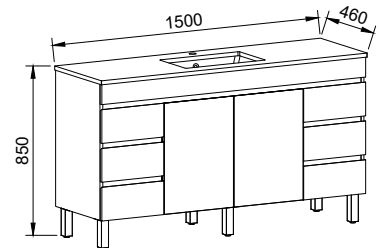

On Legs

CABINET WITH	SKU	RRP
Regal Mineral Composite Top	BAR-V-1500-C-REG-L	$3,888
Alpha Ceramic Top	BAR-V-1500-C-APH-L	$3,993
Haven Matte Dolomite Top	BAR-V-1500-C-HVN-L	$3,888
Grand Mineral Composite Top	BAR-V-1500-C-GND-L	$4,202
20mm SilkSurface Top with White Gloss Above Counter Ceramic Basin	BAR-V-1500-C-SSA-L	$4,596
20mm SilkSurface Top with White Gloss Under Counter Ceramic Basin	BAR-V-1500-C-SSU-L	$4,596
No Top	BAR-VCO-1500-C-X-L	$2,612