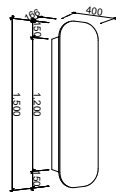

JAZZ ARCH MIRROR*

Wall Hung

SKU	RRP
JZA-TB-400-W-G	$1,585
JZA-TB-400-W-P	$1,714