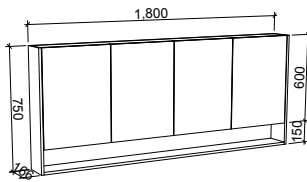

SUTHERLAND HOUSE BY SHAYNNA BLAZE

1800mm

SKU	RRP
SAN-SC-1800-4-G	$1,702
SAN-SC-1800-4-P	$1,839

600mm*