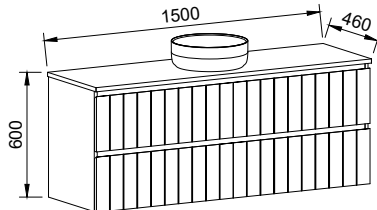

HENLEY 1500mm CENTRE BOWL

Wall Hung

CABINET WITH	SKU	RRP
20mm SilkSurface Top with White Gloss Above Counter Ceramic Basin	HEN-V-1500-C-SSA-W	$5,017
20mm SilkSurface Top with White Gloss Under Counter Ceramic Basin	HEN-V-1500-C-SSU-W	$5,017
No Top	HEN-VCO-1500-C-X-W	$3,160

Floor Standing