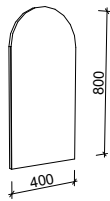

CHURCH*

400mm

SKU	RRP
CHU-M-400-800	$618

600mm