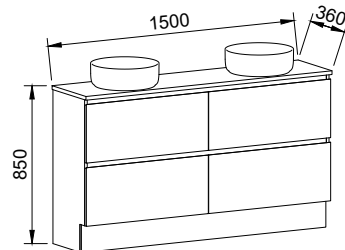

CABINET WITH	SKU	RRP
20mm SilkSurface Top with White Gloss Above Counter Ceramic Basins	BIL-V-1500-D-SSA-F	$4,610
20mm SilkSurface Top with White Gloss Under Counter Ceramic Basins	BIL-V-1500-D-SSU-F	$4,610
No Top	BIL-VCO-1500-D-X-F	$2,567

NOTE: See pages 241 - 249 for selected small space basins for the Billie.