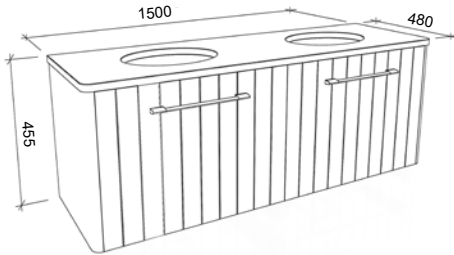

SABA 1500mm DOUBLE BOWL

Wall Hung

CABINET WITH	SKU	RRP
20mm SilkSurface Top with White Gloss Above Counter Ceramic Basins	SAB-V-1500-D-SSA-W	$4,140
20mm SilkSurface Top with White Gloss Under Counter Ceramic Basins	SAB-V-1500-D-SSU-W	$4,779
No Top	SAB-VCO-1500-D-X-W	$2,230