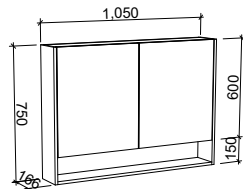

SKU	RRP
SAN-SC-1050-D-G	$1,312
SAN-SC-1050-D-P	$1,447

1200mm