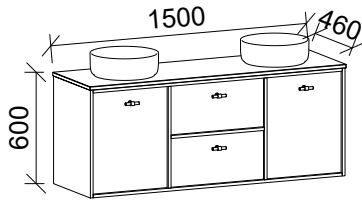

Takano

GOLD INCLUSIONS

TAKANO 1500mm DOUBLE BOWL

Wall Hung

CABINET WITH	SKU	RRP
20mm SilkSurface Top with White Gloss Above Counter Ceramic Basins	TAK-V-1500-D-SSA-W	\$4,290
No Top	TAK-VCO-1500-D-X-W	\$2,224