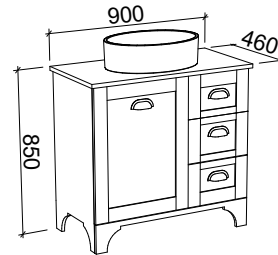

WINDSOR 900mm

Floor Standing

CABINET WITH	SKU	RRP
Alpha Ceramic Top	WIN-V-900-C-APH-F	$3,005
20mm SilkSurface Top with White Gloss Above Counter Ceramic Basin	WIN-V-900-C-SSA-F	$3,337
20mm SilkSurface Top with White Gloss Under Counter Ceramic Basin Left-hand Offset	WIN-V-900-L-SSU-F	$3,337
60mm SilkSurface Freedom Top with White Gloss Above Counter Ceramic Basin	WIN-V-900-C-FRA-F	$3,609
60mm SilkSurface Freedom Top with White Gloss Under Counter Ceramic Basin	WIN-V-900-C-FRU-F	$3,609
No Top	WIN-VCO-900-C-X-F	$2,562

NOTE: Under Counter basin must be offset. Right-hand offset also available. Order by replacing -L- with -R- in the relevant SKU.