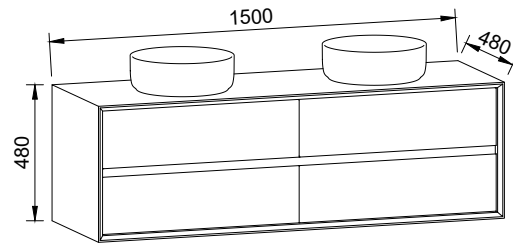

EMBRACE 1500mm DOUBLE BOWL

Wall Hung

CABINET WITH	SKU	RRP
20mm SilkSurface Top with White Gloss Above Counter Ceramic Basins	EMB-V-1500-D-SSA-W	$6,732

NOTE: Selected inset basins available. Not available with custom inset basins.