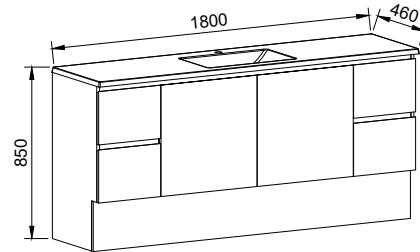

CABINET WITH	SKU	RRP
Regal Mineral Composite Top	CAR-V-1800-C-REG-F	$4,473
Stadium Mineral Composite Top	CAR-V-1800-C-STD-F	$4,473
Grand Mineral Composite Top	CAR-V-1800-C-GND-F	$4,864
20mm SilkSurface Top with White Gloss Above Counter Ceramic Basin	CAR-V-1800-C-SSA-F	$4,894
20mm SilkSurface Top with White Gloss Under Counter Ceramic Basin	CAR-V-1800-C-SSU-F	$4,894
No Top	CAR-VCO-1800-C-X-F	$2,785