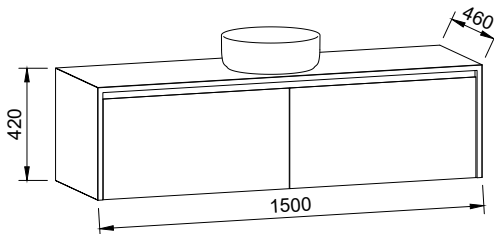

AINSWORTH 1500mm CENTRE BOWL

Wall Hung

CABINET WITH	SKU	RRP
20mm SilkSurface Top with White Gloss Above Counter Ceramic Basin	AIN-V-1500-C-SSA-W	$4,769
20mm SilkSurface Top with White Gloss Under Counter Ceramic Basin	AIN-V-1500-C-SSU-W	$4,769

NOTE: Left and right-hand offsets also available.
Order by replacing -C- with -L- or -R- in the relevant SKU.