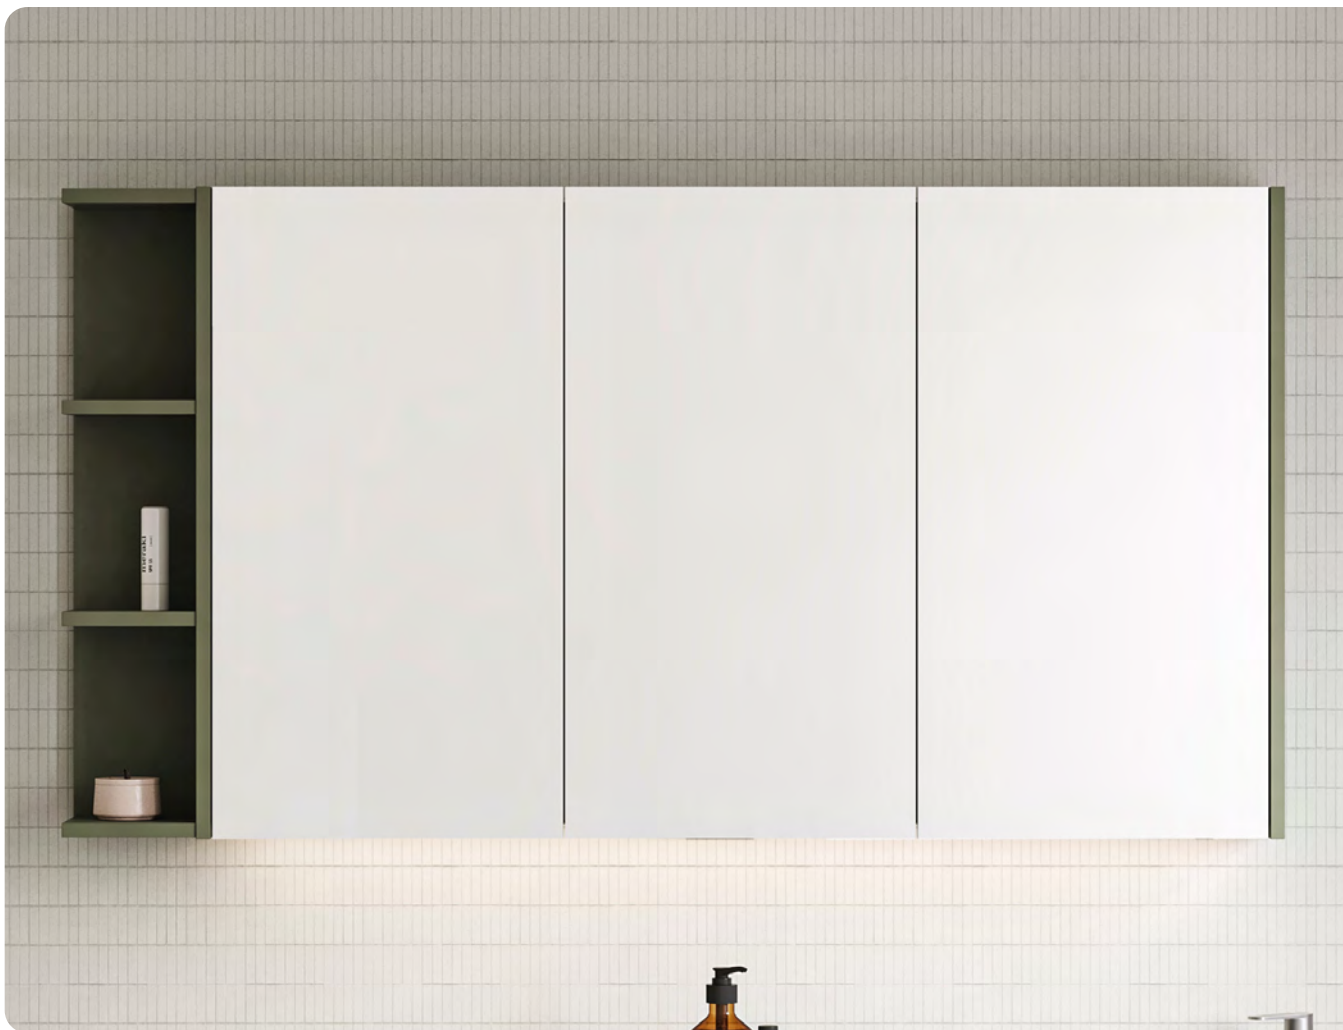

New York Shaving Cabinet

Featuring display shelves at one end, this piece embodies refinement.

Cabinet Colours: Any woodgrain or painted finish

- Upgrade to Platinum option with Luxe Graphite interior and glass internal shelves to match Platinum vanities
- Semi-recessed option available upon request (additional charges apply)

All cabinets 166mm deep. Usable as left- or right-hand shelves.

New York Shaving Cabinet 1350mm NEW-SC-1350-R-G $1,518

Cabinet Colour: Olive Satin *Upgrade:* Under Shaving Cabinet Lighting LED-L-UNDERCAB-S-R ADD $436