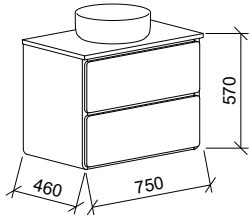

COLBY 750mm

Wall Hung

CABINET WITH	SKU	RRP
20mm SilkSurface Top with White Gloss Above Counter Ceramic Basin	COL-V-750-C-SSA-W	$2,046
20mm SilkSurface Top with White Gloss Under Counter Ceramic Basin	COL-V-750-C-SSU-W	$2,348
No Top	COL-VCO-750-C-X-W	$1,558