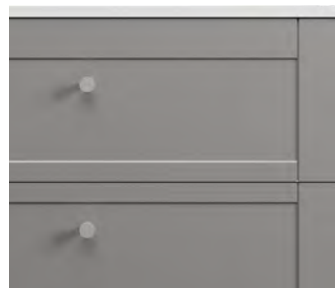

Linear

Quilted

Sussex

Vertical

Victoria

Washboard

*Drawer and door widths might vary depending on cabinet layout. Available in painted finishes only. Caprio, Deco, Farmhouse, Regency and Retro routes non-upgradeable for all cabinets. Apollo route not available on cabinets with Nano top.