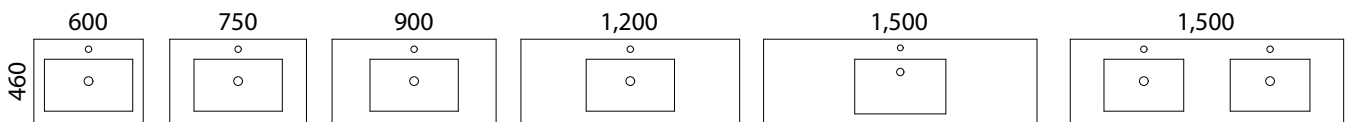

Multiple drawer heights and a fascia panel define this classic configuration.

Mounts:	Wall hung, Floor standing
Tops:	Alpha (see page 238)
Cabinet Colours:	Any woodgrain or painted finish (see pages 266 - 271)
Handles:	All options including Fingerpull (see pages 252 - 257)
Routes:	Flat panel as standard