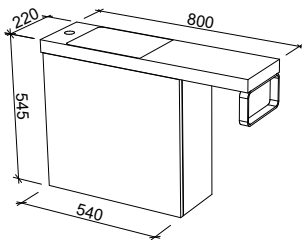

OSCAR 800mm TOP / 540mm CABINET

Wall Hung