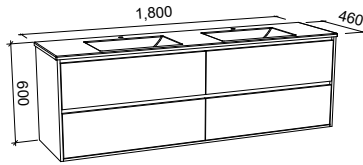

GRANGE 1800mm DOUBLE BOWL

Wall Hung

CABINET WITH	SKU	RRP
Regal Mineral Composite Top	GRA-V-1800-D-REG-W	$4,728
20mm SilkSurface Top with White Gloss Above Counter Ceramic Basins	GRA-V-1800-D-SSA-W	$5,151
20mm SilkSurface Top with White Gloss Under Counter Ceramic Basins	GRA-V-1800-D-SSU-W	$5,151
No Top	GRA-VCO-1800-D-X-W	$2,882

Floor Standing