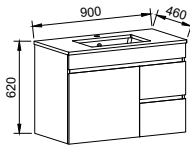

Bargo

GOLD INCLUSIONS

BARGO 900mm

Wall Hung

CABINET WITH	SKU	RRP
Regal Mineral Composite Top	BAR-V-900-C-REG-W	$2,162
Alpha Ceramic Top	BAR-V-900-C-APH-W	$2,162
Haven Matte Dolomite Top	BAR-V-900-C-HVN-W	$2,162
Grand Mineral Composite Top	BAR-V-900-C-GND-W	$2,421
20mm SilkSurface Top with White Gloss Above Counter Ceramic Basin	BAR-V-900-C-SSA-W	$2,967
20mm SilkSurface Top with White Gloss Under Counter Ceramic Basin	BAR-V-900-C-SSU-W	$2,967
No Top	BAR-VCO-900-C-X-W	$1,600