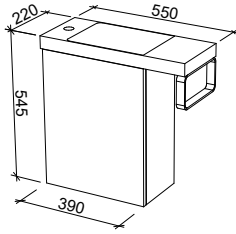

OSCAR 550mm TOP / 390mm CABINET

Wall Hung