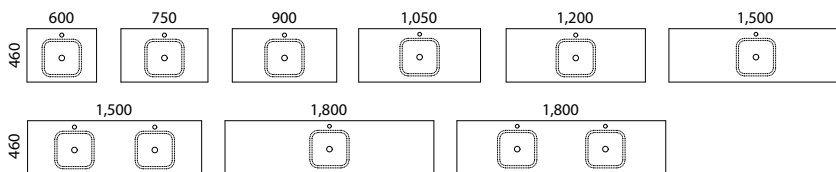

A versatile all-drawer design, favoured for its practicality.

Mounts:	Wall hung, Floor standing
Tops:	Alpha, Regal, Stadium, 20mm SilkSurface slab top with above or under counter basin/s (see page 238)
Cabinet Colours:	Any woodgrain or painted finish (see pages 266 - 271)
Handles:	All options including Fingerpull (see pages 252 - 257)
Routes:	Flat panel as standard

01. Oxbow Vanity 1200mm OXB-V-1200-C-SSA-F $3,585

Cabinet Colour: Classic Oak Vanity Top: Star Dust SilkSurface Basin: White Gloss Iconic 500 Ceramic Handles: Brushed Nickel 350mm Ova

02. Oxbow Vanity 1500mm OXB-V-1500-D-APH-F $4,775

Cabinet Colour: White Satin Vanity Top: Alpha Ceramic Handles: Chrome 352mm Square Upgrade: Brushed Nickel Overflow Rings OFR-OPT-BN ADD $16 each

03. Oxbow Vanity 1500mm OXB-V-1500-D-SSU-W $5,049

Cabinet Colour: Light Grey Satin Vanity Top: Stratiss SilkSurface Basins: White Gloss Allure Under Counter Ceramic Handles: Black 340mm Arch