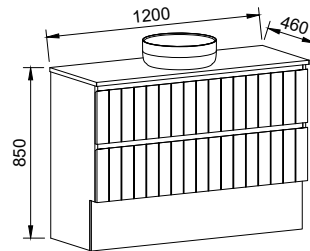

CABINET WITH	SKU	RRP
20mm SilkSurface Top with White Gloss Above Counter Ceramic Basin	HEN-V-1200-C-SSA-F	$3,999
20mm SilkSurface Top with White Gloss Under Counter Ceramic Basin	HEN-V-1200-C-SSU-F	$3,999
No Top	HEN-VCO-1200-C-X-F	$2,680