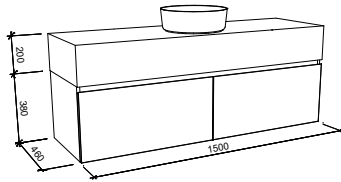

NOTE: Cabinet height will be 380mm on the Kingsley, regardless of top option.

KINGSLEY 1500mm CENTRE BOWL

Wall Hung

CABINET WITH	SKU	RRP
Alpha Ceramic Top	KIN-V-1500-C-APH-W	\$2,909
Regal Mineral Composite Top	KIN-V-1500-C-REG-W	\$2,778
Stadium Mineral Composite Top	KIN-V-1500-C-STD-W	\$2,778
Haven Matte Dolomite Top	KIN-V-1500-C-HVN-W	\$2,778
20mm SilkSurface Top with Above Counter White Gloss Ceramic Basin	KIN-V-1500-C-SSA-W	\$3,430
20mm SilkSurface Top with Under Counter White Gloss Ceramic Basin	KIN-V-1500-C-SSU-W	\$3,744
60mm SilkSurface Freedom Top with Above Counter White Gloss Ceramic Basin	KIN-V-1500-C-FRA-W	\$3,916
60mm SilkSurface Freedom Top with Under Counter White Gloss Ceramic Basin	KIN-V-1500-C-FRU-W	\$4,188
200mm SilkSurface Box Top with Above Counter White Gloss Ceramic Basin	KIN-V-1500-C-BXA-W	\$4,488
200mm SilkSurface Box Top with Under Counter White Gloss Ceramic Basin	KIN-V-1500-C-BXU-W	\$4,488
No Top	KIN-VCO-1500-C-X-W	\$1,480