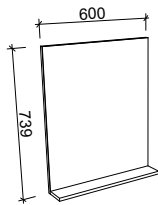

CHURCH FRAME[†]

430mm

SKU	RRP
CHUF-M-430-830	\$821

630mm

SKU	RRP
CHUF-M-630-1030	\$984

ESSENCE

600mm

SKU	RRP
ESS-M-600-739	\$721