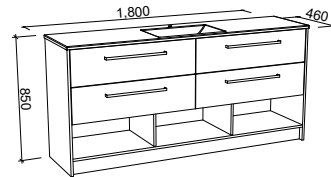

CABINET WITH	SKU	RRP
Regal Mineral Composite Top	KAN-V-1800-C-REG-F	$5,302
20mm SilkSurface Top with White Gloss Above Counter Ceramic Basin	KAN-V-1800-C-SSA-F	$5,694
20mm SilkSurface Top with White Gloss Under Counter Ceramic Basin	KAN-V-1800-C-SSU-F	$5,694
No Top	KAN-VCO-1800-C-X-F	$3,743