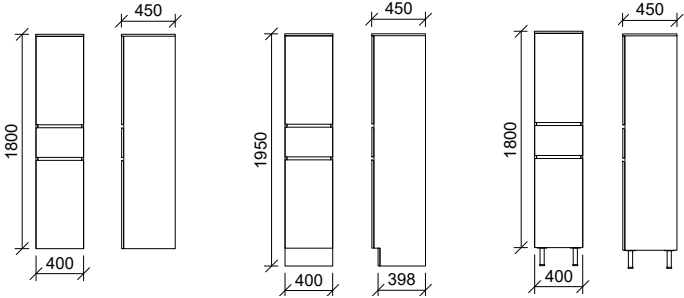

Fraser Tallboy

Slimline design with a functional mix of doors and drawers.

Inclusions:	Gold or Platinum (with Luxe Graphite interior to match Platinum vanities)
Mounts:	Wall hung, Floor standing
Cabinet Colours:	Any woodgrain or painted finish (see pages 266 - 271)
Handles:	All options including Fingerpull (see pages 252 - 257)
Routes:	Flat panel as standard

Fraser Tallboy FRS-TB-400-W-G $1,890
Cabinet Colour: Powder Pink Satin Handles: Fingerpull