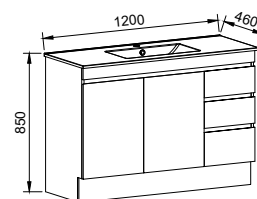

CABINET WITH	SKU	RRP
Alpha Ceramic Top	IND-V-1200-C-APH-F	$2,136
No Top	IND-VCO-1200-C-X-F	$1,742