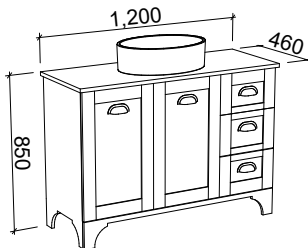

WINDSOR 1200mm

Floor Standing

CABINET WITH	SKU	RRP
Alpha Ceramic Top	WIN-V-1200-C-APH-F	$3,484
20mm SilkSurface Top with White Gloss Above Counter Ceramic Basin	WIN-V-1200-C-SSA-F	$3,839
20mm SilkSurface Top with White Gloss Under Counter Ceramic Basin	WIN-V-1200-C-SSU-F	$3,839
60mm SilkSurface Freedom Top with White Gloss Above Counter Ceramic Basin	WIN-V-1200-C-FRA-F	$4,132
60mm SilkSurface Freedom Top with White Gloss Under Counter Ceramic Basin	WIN-V-1200-C-FRU-F	$4,132
No Top	WIN-VCO-1200-C-X-F	$2,966