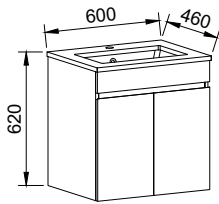

Bargo

GOLD INCLUSIONS

BARGO 600mm

Wall Hung

CABINET WITH	SKU	RRP
Regal Mineral Composite Top	BAR-V-600-C-REG-W	$1,735
Alpha Ceramic Top	BAR-V-600-C-APH-W	$1,735
Grand Mineral Composite Top	BAR-V-600-C-GND-W	$1,971
20mm SilkSurface Top with White Gloss Above Counter Ceramic Basin	BAR-V-600-C-SSA-W	$2,184
20mm SilkSurface Top with White Gloss Under Counter Ceramic Basin	BAR-V-600-C-SSU-W	$2,184
No Top	BAR-VCO-600-C-X-W	$1,227

Floor Standing