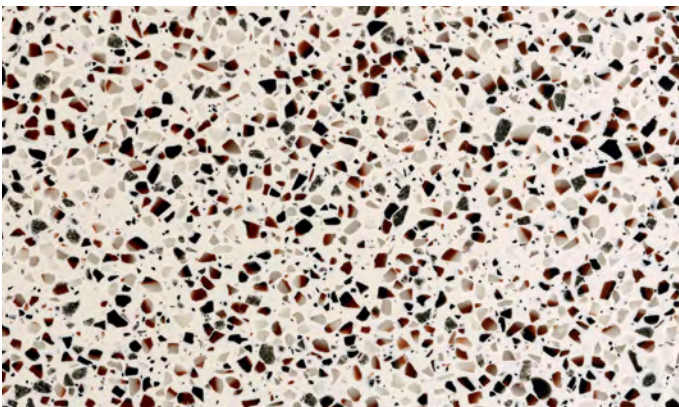

Scan the QR code to order your free samples.

Lapis Salt

The SilkSurface™ ranges have been independently assessed by Global GreenTag International and have achieved a Global GreenTagCert™ PlatinumHEALTH™ HealthRATE™ certification under Global GreenTag's Product Health Declaration (GreenTag PHD™) program and a Global GreenTagCert™ Silica Free verification under the Global GreenTag McV™ program.