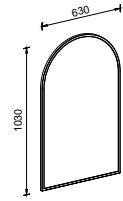

CHURCH FRAME[†]

430mm

SKU	RRP
CHUF-M-430-830	\$821

630mm

SKU	RRP
CHUF-M-630-1030	\$984

ESSENCE

600mm

SKU	RRP
ESS-M-600-739	\$721