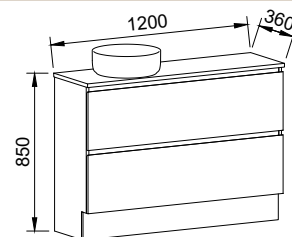

Floor Standing