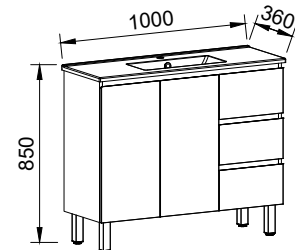

CABINET WITH	SKU	RRP
Urban Ceramic Top	FLOE-V-1000-C-URB-L	$1,799
No Top	FLOE-VCO-1000-C-X-L	$1,489