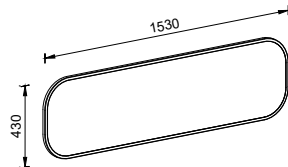

JAZZ*

1530mm x 430mm

SKU	RRP
JZAF-M-1530-430	$943

400mm x 1000mm

SKU	RRP
JZZ-M-400-1000	$443

400mm x 1500mm

SKU	RRP
JZZ-M-400-1500	$701