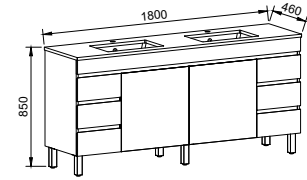

On Legs

CABINET WITH	SKU	RRP
Regal Mineral Composite Top	BAR-V-1800-D-REG-L	$4,845
Grand Mineral Composite Top	BAR-V-1800-D-GND-L	$5,313
20mm SilkSurface Top with White Gloss Above Counter Ceramic Basins	BAR-V-1800-D-SSA-L	$5,272
20mm SilkSurface Top with White Gloss Under Counter Ceramic Basins	BAR-V-1800-D-SSU-L	$5,272
No Top	BAR-VCO-1800-D-X-L	$2,908