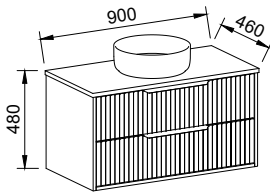

EMMETT 900mm

Wall Hung

CABINET WITH	SKU	RRP
20mm SilkSurface Top with White Gloss Above Counter Ceramic Basin	EMM-V-900-C-SSA-W	$2,740
No Top	EMM-VCO-900-C-X-W	$1,922

Floor Standing