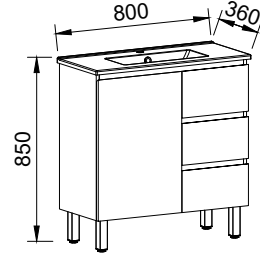

CABINET WITH	SKU	RRP
Urban Ceramic Top	FLOE-V-800-C-URB-L	$1,578
No Top	FLOE-VCO-800-C-X-L	$1,281