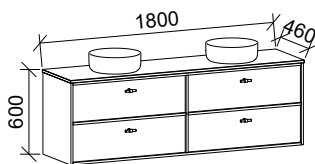

TARO 1800mm DOUBLE BOWL

Wall Hung

CABINET WITH	SKU	RRP
20mm SilkSurface Top with White Gloss Above Counter Ceramic Basins	TAR-V-1800-D-SSA-W	\$5,201
No Top	TAR-VCO-1800-D-X-W	\$2,910

Floor Standing

CABINET WITH	SKU	RRP
20mm SilkSurface Top with White Gloss Above Counter Ceramic Basins	TAR-V-1800-D-SSA-F	\$5,361
No Top	TAR-VCO-1800-D-X-F	\$3,076