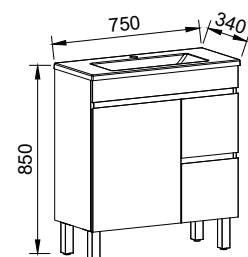

Ensuite

SILVER INCLUSIONS

ENSUITE 460mm

Wall Hung

Floor Standing

On Legs

CABINET WITH	SKU	RRP	CABINET WITH	SKU	RRP	CABINET WITH	SKU	RRP
Ensuite Mineral Composite Top Left-hand Offset	ENS-V-460-L-ENS-W	$1,026	Ensuite Mineral Composite Top Left-hand Offset	ENS-V-460-L-ENS-F	$1,102	Ensuite Mineral Composite Top Left-hand Offset	ENS-V-460-L-ENS-L	$1,258
No Top Left-hand Offset	ENS-VCO-460-L-X-W	$776	No Top Left-hand Offset	ENS-VCO-460-L-X-F	$856	No Top Left-hand Offset	ENS-VCO-460-L-X-L	$970

NOTE: Right-hand offset also available. Order by replacing -L- with -R- in the relevant SKU.

ENSUITE 600mm

Wall Hung

Floor Standing

On Legs

CABINET WITH	SKU	RRP	CABINET WITH	SKU	RRP	CABINET WITH	SKU	RRP
Ensuite Mineral Composite Top	ENS-V-600-C-ENS-W	$1,356	Ensuite Mineral Composite Top	ENS-V-600-C-ENS-F	$1,471	Ensuite Mineral Composite Top	ENS-V-600-C-ENS-L	$1,607
No Top	ENS-VCO-600-C-X-W	$886	No Top	ENS-VCO-600-C-X-F	$997	No Top	ENS-VCO-600-C-X-L	$1,087

ENSUITE 750mm

Wall Hung

Floor Standing

On Legs

CABINET WITH	SKU	RRP	CABINET WITH	SKU	RRP	CABINET WITH	SKU	RRP
Ensuite Mineral Composite Top	ENS-V-750-C-ENS-W	$1,589	Ensuite Mineral Composite Top	ENS-V-750-C-ENS-F	$1,724	Ensuite Mineral Composite Top	ENS-V-750-C-ENS-L	$1,822
No Top	ENS-VCO-750-C-X-W	$1,076	No Top	ENS-VCO-750-C-X-F	$1,206	No Top	ENS-VCO-750-C-X-L	$1,284