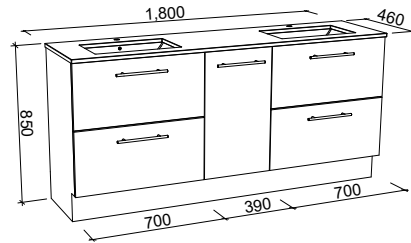

CABINET WITH	SKU	RRP
20mm SilkSurface Top with White Gloss Above Counter Ceramic Basins	MAR-V-1800-D-SSA-F	$4,658
20mm SilkSurface Top with White Gloss Under Counter Ceramic Basins	MAR-V-1800-D-SSU-F	$4,658
No Top	MAR-VCO-1800-D-X-F	$2,520