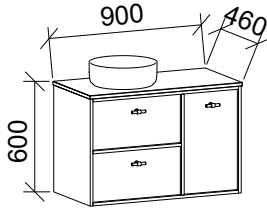

Takano

GOLD INCLUSIONS

TAKANO 900mm OFFSET BOWL

Wall Hung

CABINET WITH	SKU	RRP
20mm SilkSurface Top with White Gloss Above Counter Ceramic Basin Left-hand Offset	TAK-V-900-L-SSA-W	$3,072
No Top Left-hand Offset	TAK-VCO-900-L-X-W	$1,791

Floor Standing