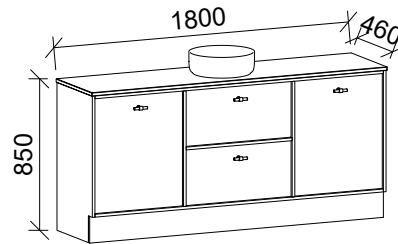

CABINET WITH	SKU	RRP
20mm SilkSurface Top with White Gloss Above Counter Ceramic Basin	TAK-V-1800-C-SSA-F	$4,497
No Top	TAK-VCO-1800-C-X-F	$2,614