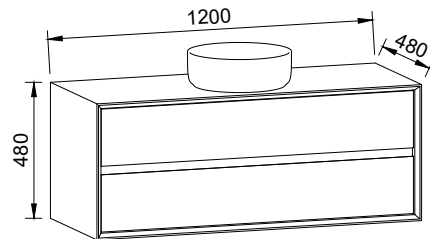

EMBRACE 1200mm

Wall Hung

CABINET WITH	SKU	RRP
20mm SilkSurface Top with White Gloss Above Counter Ceramic Basin	EMB-V-1200-C-SSA-W	$5,249