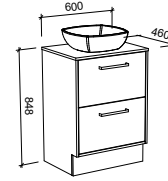

Delaware

GOLD INCLUSIONS

DELAWARE 600mm

Wall Hung

CABINET WITH	SKU	RRP
18mm Laminate Top with White Gloss Ceramic Above Counter Basin	DEL-V-600-C-LMA-W	\$1,532
No Top	DEL-VCO-600-C-X-W	\$948

Floor Standing