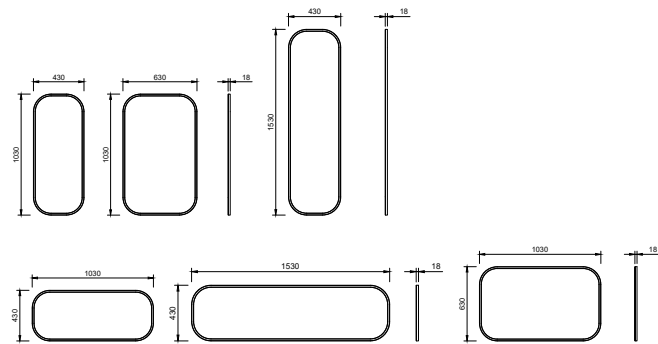

Jazz Arch Frame Mirror

Radiused corners and a painted frame define this elegant design.

Mount: Easy split batten mounting system

Colours: Any painted finish

Jazz Arch Frame Mirror 1030mm x 630mm JZAF-M-1030-630 $979
Colour: White Satin
Upgrade: Mirror Lighting LED-L-MIRROR ADD $436

Jazz Mirror

A sleek, tall profile delivering modern style and understated presence.

Mount: Easy split batten mounting system

Colours: Any woodgrain or painted finish.
White satin edging unless specified otherwise.