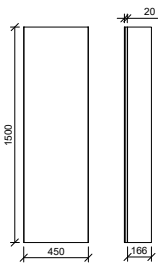

Tennessee Mirror Tallboy

Full-length mirror with a streamlined design and discreet storage.

Inclusions: Gold or Platinum (with Luxe Graphite interior to match Platinum vanities)

Mounts: Wall hung

Cabinet Colours: Any woodgrain or painted finish (see pages 266 - 271)

Handles: Side Fingerpull

Routes: Mirrored door as standard

Tennessee Mirror Tallboy TEN-TB-450-W-G $1,315

Cabinet Colour: Olive Satin *Handle:* Side Fingerpull *Upgrade:* Under Cabinet Tallboy Lighting LED-L-UNDERCAB-V ADD $436