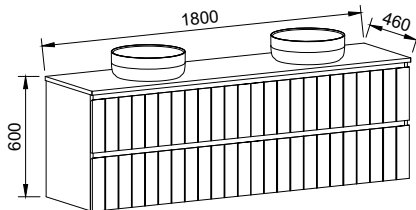

HENLEY 1800mm DOUBLE BOWL

Wall Hung

CABINET WITH	SKU	RRP
20mm SilkSurface Top with White Gloss Above Counter Ceramic Basins	HEN-V-1800-D-SSA-W	$5,676
20mm SilkSurface Top with White Gloss Under Counter Ceramic Basins	HEN-V-1800-D-SSU-W	$5,676
No Top	HEN-VCO-1800-D-X-W	$3,530

Floor Standing