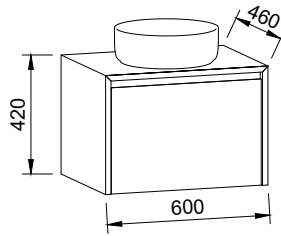

AINSWORTH 600mm

Wall Hung

CABINET WITH	SKU	RRP
20mm SilkSurface Top with White Gloss Above Counter Ceramic Basin	AIN-V-600-C-SSA-W	$3,087
20mm SilkSurface Top with White Gloss Under Counter Ceramic Basin	AIN-V-600-C-SSU-W	$3,087