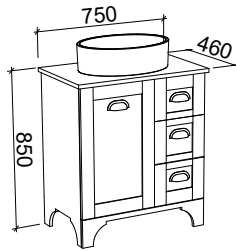

Windsor

GOLD INCLUSIONS

WINDSOR 750mm

Floor Standing

CABINET WITH	SKU	RRP
Alpha Ceramic Top	WIN-V-750-C-APH-F	$2,591
20mm SilkSurface Top with White Gloss Above Counter Ceramic Basin	WIN-V-750-C-SSA-F	$3,128
20mm SilkSurface Top with White Gloss Under Counter Ceramic Basin (2x doors only)	WINU-V-750-C-SSU-F	$3,128
60mm SilkSurface Freedom Top with White Gloss Above Counter Ceramic Basin	WIN-V-750-C-FRA-F	$3,320
60mm SilkSurface Freedom Top with White Gloss Under Counter Ceramic Basin	WIN-V-750-C-FRU-F	$3,320
No Top	WIN-VCO-750-C-X-F	$2,459