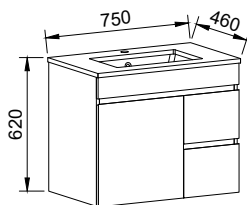

BARGO 750mm

Wall Hung

CABINET WITH	SKU	RRP
Regal Mineral Composite Top	BAR-V-750-C-REG-W	$1,988
Alpha Ceramic Top	BAR-V-750-C-APH-W	$1,988
Haven Matte Dolomite Top	BAR-V-750-C-HVN-W	$1,988
Grand Mineral Composite Top	BAR-V-750-C-GND-W	$2,185
20mm SilkSurface Top with White Gloss Above Counter Ceramic Basin	BAR-V-750-C-SSA-W	$2,495
20mm SilkSurface Top with White Gloss Under Counter Ceramic Basin	BAR-V-750-C-SSU-W	$2,495
No Top	BAR-VCO-750-C-X-W	$1,481

Floor Standing