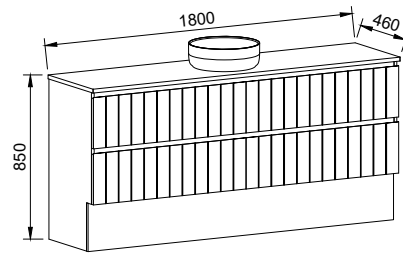

CABINET WITH	SKU	RRP
20mm SilkSurface Top with White Gloss Above Counter Ceramic Basin	HEN-V-1800-C-SSA-F	$5,472
20mm SilkSurface Top with White Gloss Under Counter Ceramic Basin	HEN-V-1800-C-SSU-F	$5,472
No Top	HEN-VCO-1800-C-X-F	$3,616