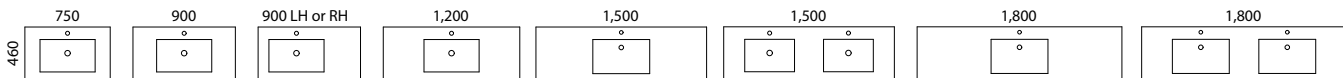

Varied routing style options create the defining feature of this vanity.

Mounts:	Wall hung, Floor standing
Tops:	Alpha, 20mm or 60mm SilkSurface slab top with above or under counter basin/s (see page 238)
Cabinet Colours:	Any painted finish (see pages 266 - 267)
Handles:	Selected handles for Classic, Sussex and Victoria routes (see pages 252 - 257)
Routes:	Classic, Kent, Sussex, Victoria, Washboard (see page 228)

01. Victoria Vanity 1500mm VIC-V-1500-C-SSU-W $4,020

Cabinet Colour: Olive Satin *Route:* Classic *Vanity Top:* Star Dust SilkSurface *Basin:* White Gloss Bodhi Under Counter Mineral Composite
Handles: Brushed Nickel Duke Knob *Upgrade:* Mineral Composite Basin UPG-OPT-BASCOLOUR ADD $161

02. Victoria Vanity 1800mm VIC-V-1800-D-SSA-F $4,696

Cabinet Colour: Grey Beige Satin *Route:* Victoria *Vanity Top:* Blanca Granite SilkSurface *Basins:* Bonnie White Matte Ceramic
Handles: Brushed Gold Duke T Bar *Upgrade:* Basin Colour UPG-OPT-BASCOLOUR ADD $161 per basin