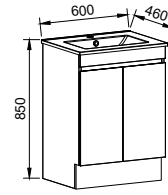

CABINET WITH	SKU	RRP
Alpha Ceramic Top	IND-V-600-C-APH-F	$1,170
No Top	IND-VCO-600-C-X-F	$981