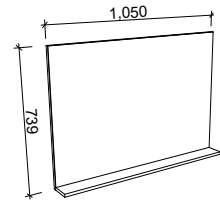

750mm

SKU	RRP
ESS-M-750-739	\$809

900mm

SKU	RRP
ESS-M-900-739	\$895

1050mm

SKU	RRP
ESS-M-1050-739	\$985

GEORGIA*

1200mm