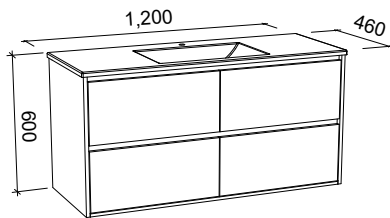

GRANGE 1200mm

Wall Hung

CABINET WITH	SKU	RRP
Alpha Ceramic Top	GRA-V-1200-C-APH-W	$3,278
Regal Mineral Composite Top	GRA-V-1200-C-REG-W	$3,278
Haven Matte Dolomite Top	GRA-V-1200-C-HVN-W	$3,278
20mm SilkSurface Top with White Gloss Above Counter Ceramic Basin	GRA-V-1200-C-SSA-W	$3,918
20mm SilkSurface Top with White Gloss Under Counter Ceramic Basin	GRA-V-1200-C-SSU-W	$3,918
No Top	GRA-VCO-1200-C-X-W	$2,493

Floor Standing