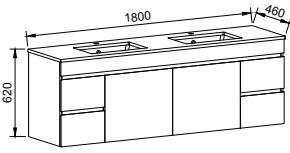

Bargo

GOLD INCLUSIONS

BARGO 1800mm DOUBLE BOWL

Wall Hung

CABINET WITH	SKU	RRP
Regal Mineral Composite Top	BAR-V-1800-D-REG-W	\$4,474
Grand Mineral Composite Top	BAR-V-1800-D-GND-W	\$4,942
20mm SilkSurface Top with White Gloss Above Counter Ceramic Basins	BAR-V-1800-D-SSA-W	\$4,894
20mm SilkSurface Top with White Gloss Under Counter Ceramic Basins	BAR-V-1800-D-SSU-W	\$4,894
No Top	BAR-VCO-1800-D-X-W	\$2,518