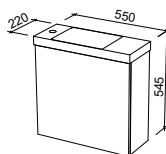

OLLIE 550mm OFFSET BOWL

Wall Hung

CABINET WITH	SKU	RRP
Nano Dolomite Top Left-hand Offset	OLL-V-550-L-NAN-W	$909
No Top Left-hand Offset	OLL-VCO-550-L-X-W	$485

NOTE: Side fingerpull standard unless specified otherwise. Please specify hinge side upon ordering. Right-hand offset also available. Order by replacing -L- with -R- in the relevant SKU.

Floor Standing