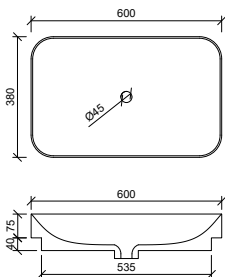

Rome Inset White

Offset or wall mounted tapware required. 32mm waste.

WG ROM-BS-600-WG-S | $246

If you are purchasing a vanity that includes a slab top and ceramic basin	SKU	RRP
Choose any White Gloss (WG) Ceramic basin		Included in Package Price
Upgrade to a White Matte, Black Matte or Coloured Ceramic basin, or Mineral Composite basin (per basin)	UPG-OPT-BASCOLOUR	$161
Upgrade to a Stainless Steel Basin (per basin)	UPG-OPT-STAINLESS	$395
Supplying your own counter basin? Reduce price by $130 per basin		

NOTE: Wastes not included for Ceramic and Mineral Composite basins. Ceramic and Stainless Steel wastes available as separate purchase. White gloss ceramic basins (-S) included in package price. Mineral Composite, Stainless Steel, matte and coloured basins (-U) will incur an additional charge. While the colours in this brochure are to the highest standard in printing, it should only be used as an indication of actual product design. *Suitable for small space vanities.