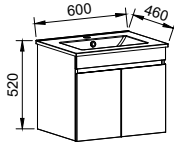

Indiana

SILVER INCLUSIONS

INDIANA 600mm

Wall Hung

CABINET WITH	SKU	RRP
Alpha Ceramic Top	IND-V-600-C-APH-W	$971
No Top	IND-VCO-600-C-X-W	$776

Floor Standing