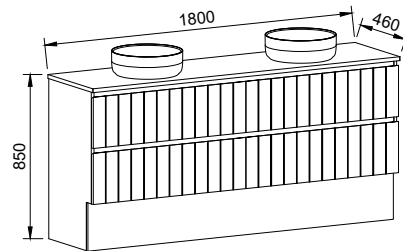

CABINET WITH	SKU	RRP
20mm SilkSurface Top with White Gloss Above Counter Ceramic Basins	HEN-V-1800-D-SSA-F	$5,950
20mm SilkSurface Top with White Gloss Under Counter Ceramic Basins	HEN-V-1800-D-SSU-F	$5,950
No Top	HEN-VCO-1800-D-X-F	$3,836

NOTE: See page 228 for route options. Vertical route standard on the Henley unless specified otherwise.