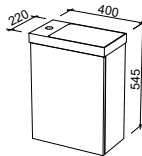

Ollie

SILVER INCLUSIONS

OLLIE 400mm OFFSET BOWL

Wall Hung

CABINET WITH	SKU	RRP
Nano Dolomite Top Left-hand Offset	OLL-V-400-L-NAN-W	$826
No Top Left-hand Offset	OLL-VCO-400-L-X-W	$434

NOTE: Side fingerpull standard unless specified otherwise. Please specify hinge side upon ordering. Right-hand offset also available. Order by replacing -L- with -R- in the relevant SKU.

Floor Standing