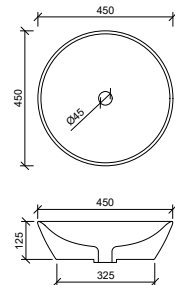

Ceramic Basins Continued

Giana White

32mm waste.

WG GIA-BS-490-WG-S | $246

Hazel White

32mm waste.

WG HAZ-BS-360-WG-S | $246

Iconic 420 White

With overflow and tap landing. 32mm waste.

WG ICN-BS-420-WG-S | $246

Iconic 500 White

With overflow and tap landing. 32mm waste.

WG ICN-BS-500-WG-S | $246

Jessie White*

32mm waste.

WG JES-BS-320-WG-S | $246
WM JES-BS-320-WM-U | $407

Jupiter White

Offset or wall mounted tapware required. 32mm waste.

WG JUP-BS-450-WG-S | $246

Myrtle

32mm waste

White Gloss/Matte
WG MYR-BS-550-WG-S | $246
WM MYR-BS-550-WM-U | $407

Ivory Matt
IM MYR-BS-550-IM-U | $407

Anthracite
ANT MYR-BS-550-ANT-U | $407

NOTE: Wastes not included for Ceramic and Mineral Composite basins. Ceramic and Stainless Steel wastes available as separate purchase. White gloss ceramic basins (-S) included in package price. Mineral Composite, Stainless Steel, matte and coloured basins (-U) will incur an additional charge. While the colours in this brochure are to the highest standard in printing, it should only be used as an indication of actual product design. *Suitable for small space vanities.