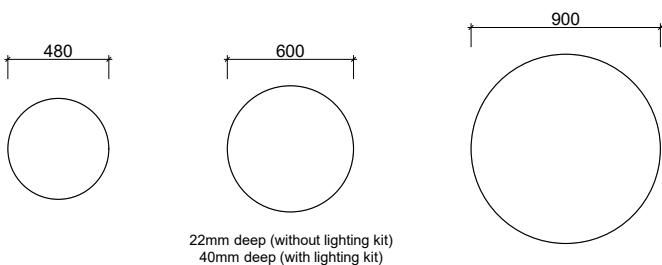

Miami Classic Mirror

A traditional piece distinguished by its routed rectangular frame.

Mount: Easy split batten mounting system

Colours: Any painted finish

Oxford Mirror

Versatile round form, defined by its timeless, classic profile.

Mount: Easy split batten mounting system

Colours: Any woodgrain or painted finish.
White satin edging unless specified otherwise.