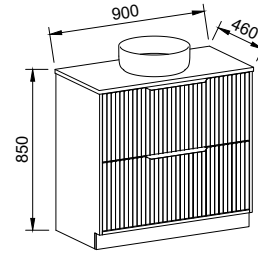

CABINET WITH	SKU	RRP
20mm SilkSurface Top with White Gloss Above Counter Ceramic Basin	ELW-V-900-C-SSA-F	$3,291
20mm SilkSurface Top with White Gloss Under Counter Ceramic Basin	ELW-V-900-C-SSU-F	$3,464
No Top	ELW-VCO-900-C-X-F	$2,471