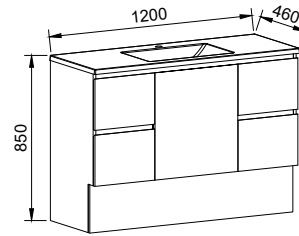

CABINET WITH	SKU	RRP
Regal Mineral Composite Top	CAR-V-1200-C-REG-F	$3,041
Stadium Mineral Composite Top	CAR-V-1200-C-STD-F	$3,041
Alpha Ceramic Top	CAR-V-1200-C-APH-F	$3,041
Haven Matte Dolomite Top	CAR-V-1200-C-HVN-F	$3,041
Grand Mineral Composite Top	CAR-V-1200-C-GND-F	$3,294
20mm SilkSurface Top with White Gloss Above Counter Ceramic Basin	CAR-V-1200-C-SSA-F	$3,719
20mm SilkSurface Top with White Gloss Under Counter Ceramic Basin	CAR-V-1200-C-SSU-F	$3,719
No Top	CAR-VCO-1200-C-X-F	$2,271