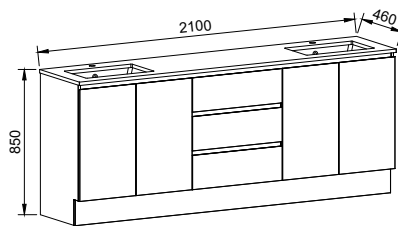

NOTE: Right-hand offset also available. Order by replacing -L- with -R- in the relevant SKU.

DAKOTA 2100mm DOUBLE BOWL

Wall Hung

Floor Standing

On Legs

CABINET WITH	SKU	RRP	CABINET WITH	SKU	RRP	CABINET WITH	SKU	RRP
20mm SilkSurface Top with White Gloss Above Counter Ceramic Basin	DAK-V-2100-D-SSA-W	\$7,563	20mm SilkSurface Top with White Gloss Above Counter Ceramic Basin	DAK-V-2100-D-SSA-F	\$8,106	20mm SilkSurface Top with White Gloss Above Counter Ceramic Basin	DAK-V-2100-D-SSA-L	\$8,197
20mm SilkSurface Top with White Gloss Under Counter Ceramic Basin	DAK-V-2100-D-SSU-W	\$7,563	20mm SilkSurface Top with White Gloss Under Counter Ceramic Basin	DAK-V-2100-D-SSU-F	\$8,106	20mm SilkSurface Top with White Gloss Under Counter Ceramic Basin	DAK-V-2100-D-SSU-L	\$8,197
No Top	DAK-VCO-2100-D-X-W	\$3,833	No Top	DAK-VCO-2100-D-X-F	\$4,403	No Top	DAK-VCO-2100-D-X-L	\$4,500