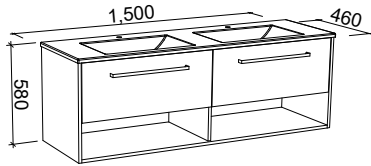

Kansas

GOLD INCLUSIONS

KANSAS 1500mm DOUBLE BOWL

Wall Hung

CABINET WITH	SKU	RRP
Alpha Ceramic Top	KAN-V-1500-D-APH-W	\$4,066
Regal Mineral Composite Top	KAN-V-1500-D-REG-W	\$3,936
Haven Matte Dolomite Top	KAN-V-1500-D-HVN-W	\$3,936
20mm SilkSurface Top with White Gloss Above Counter Ceramic Basins	KAN-V-1500-D-SSA-W	\$4,617
20mm SilkSurface Top with White Gloss Under Counter Ceramic Basins	KAN-V-1500-D-SSU-W	\$4,617
No Top	KAN-VCO-1500-D-X-W	\$2,428