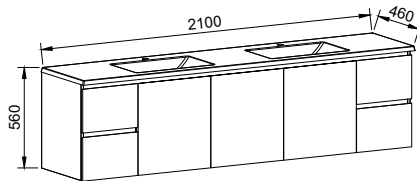

CARLO 2100mm DOUBLE BOWL

Wall Hung

CABINET WITH	SKU	RRP
Regal Mineral Composite Top	CAR-V-2100-D-REG-W	$6,062
20mm SilkSurface Top with White Gloss Above Counter Ceramic Basins	CAR-V-2100-D-SSA-W	$5,542
20mm SilkSurface Top with White Gloss Under Counter Ceramic Basins	CAR-V-2100-D-SSU-W	$5,542
No Top	CAR-VCO-2100-D-X-W	$2,903

Floor Standing