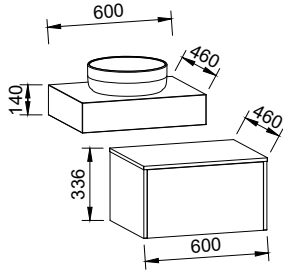

Milan

PLATINUM INCLUSIONS

MILAN 600mm

Wall Hung

CABINET WITH	SKU	RRP
Complete Unit Including White Gloss Ceramic Above Counter Basin, Laminate Slab Top and Cabinet	MIL-V-600-C-LMA-W	$3,197
Complete Unit Including White Gloss Ceramic Above Counter Basin, SilkSurface Top and Cabinet	MIL-V-600-C-BAA-W	$3,295
Wall Hung Cabinet Only	MIL-VCO-600-C-X-W	$1,734
Laminated Slab Top and Basin Only 600 x 460 x 140 with mounting brackets Incl. White Gloss Ceramic Above Counter Basin	LMA-ST-600-140-460-C	$1,609
SilkSurface Top and Basin Only 600 x 460 x 140 with mounting brackets Incl. White Gloss Ceramic Above Counter Basin	BAA-ST-600-140-460-C	$1,168