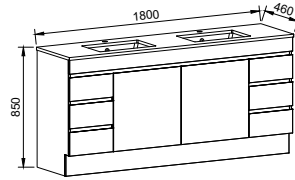

Floor Standing

CABINET WITH	SKU	RRP
Regal Mineral Composite Top	BAR-V-1800-D-REG-F	$4,728
Grand Mineral Composite Top	BAR-V-1800-D-GND-F	$5,197
20mm SilkSurface Top with White Gloss Above Counter Ceramic Basins	BAR-V-1800-D-SSA-F	$5,159
20mm SilkSurface Top with White Gloss Under Counter Ceramic Basins	BAR-V-1800-D-SSU-F	$5,159
No Top	BAR-VCO-1800-D-X-F	$2,791