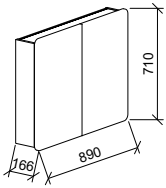

890mm

SKU	RRP
COL-SC-890-D-G	$1,402
COL-SC-890-D-P	$1,531