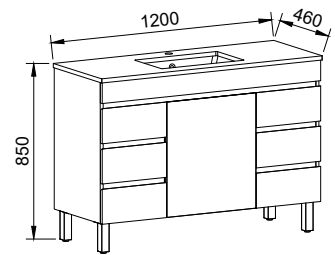

On Legs

CABINET WITH	SKU	RRP
Regal Mineral Composite Top	BAR-V-1200-C-REG-L	$3,087
Alpha Ceramic Top	BAR-V-1200-C-APH-L	$3,087
Haven Matte Dolomite Top	BAR-V-1200-C-HVN-L	$3,087
Grand Mineral Composite Top	BAR-V-1200-C-GND-L	$3,338
20mm SilkSurface Top with White Gloss Above Counter Ceramic Basin	BAR-V-1200-C-SSA-L	$3,765
20mm SilkSurface Top with White Gloss Under Counter Ceramic Basin	BAR-V-1200-C-SSU-L	$3,765
No Top	BAR-VCO-1200-C-X-L	$2,341