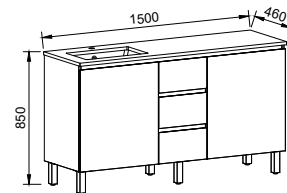

NOTE: Right-hand offset also available. Order by replacing -L- with -R- in the relevant SKU.

DAKOTA 1500mm OFFSET BOWL

Wall Hung

Floor Standing

On Legs

CABINET WITH	SKU	RRP	CABINET WITH	SKU	RRP	CABINET WITH	SKU	RRP
20mm SilkSurface Top with White Gloss Above Counter Ceramic Basin Left-hand Offset	DAK-V-1500-L-SSA-W	\$5,387	20mm SilkSurface Top with White Gloss Above Counter Ceramic Basin Left-hand Offset	DAK-V-1500-L-SSA-F	\$5,836	20mm SilkSurface Top with White Gloss Above Counter Ceramic Basin Left-hand Offset	DAK-V-1500-L-SSA-L	\$5,875
20mm SilkSurface Top with White Gloss Under Counter Ceramic Basin Left-hand Offset	DAK-V-1500-L-SSU-W	\$5,387	20mm SilkSurface Top with White Gloss Under Counter Ceramic Basin Left-hand Offset	DAK-V-1500-L-SSU-F	\$5,836	20mm SilkSurface Top with White Gloss Under Counter Ceramic Basin Left-hand Offset	DAK-V-1500-L-SSU-L	\$5,875
No Top Left-hand Offset	DAK-VCO-1500-L-X-W	\$2,913	No Top Left-hand Offset	DAK-VCO-1500-L-X-F	\$3,385	No Top Left-hand Offset	DAK-VCO-1500-L-X-L	\$3,426