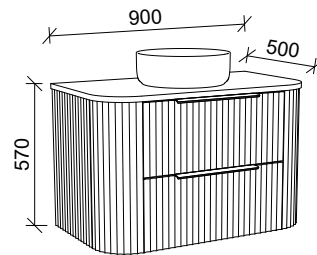

SOCOA 900mm

Wall Hung

CABINET WITH	SKU	RRP
20mm SilkSurface Top with White Gloss Above Counter Ceramic Basin	SOC-V-900-C-SSA-W	$3,797
No Top	SOC-VCO-900-C-X-W	$3,275