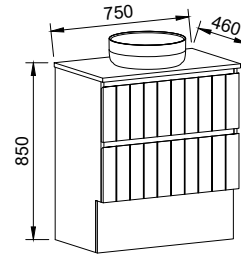

Floor Standing

CABINET WITH	SKU	RRP
20mm SilkSurface Top with White Gloss Above Counter Ceramic Basin	HEN-V-750-C-SSA-F	$3,198
20mm SilkSurface Top with White Gloss Under Counter Ceramic Basin	HEN-V-750-C-SSU-F	$3,198
No Top	HEN-VCO-750-C-X-F	$2,235