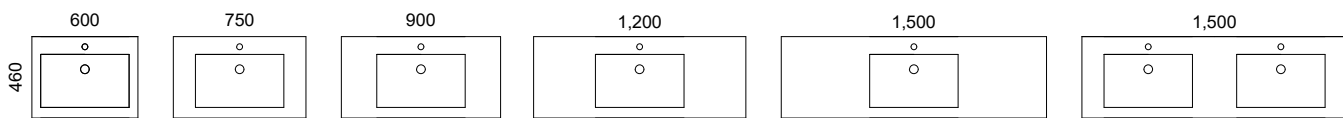

DID YOU KNOW?

You can upgrade almost any cabinet with a routed front.

See page 228.

A SilkSurface waterfall top cascades into all-drawer storage for a luxurious statement.

Mounts:	Wall hung
Tops:	20mm SilkSurface waterfall top with above or under counter basin/s (see page 238)
Cabinet Colours:	Any woodgrain or painted finish (see pages 266 - 271)
Handles:	All options including Fingerpull (see pages 252 - 257)
Routes:	Flat panel as standard