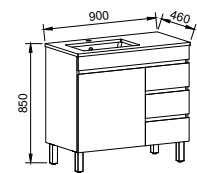

On Legs

CABINET WITH	SKU	RRP
Regal Mineral Composite Top Left-hand Offset	BAR-V-900-L-REG-L	$2,230
No Top Left-hand Offset	BAR-VCO-900-L-X-L	$1,873

NOTE: Right-hand offset also available. Order by replacing -L- with -R- in the relevant SKU.