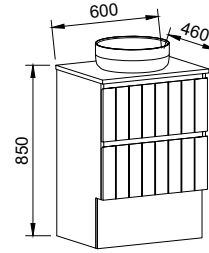

Floor Standing

CABINET WITH	SKU	RRP
20mm SilkSurface Top with White Gloss Above Counter Ceramic Basin	HEN-V-600-C-SSA-F	$3,065
20mm SilkSurface Top with White Gloss Under Counter Ceramic Basin	HEN-V-600-C-SSU-F	$3,065
No Top	HEN-VCO-600-C-X-F	$2,081