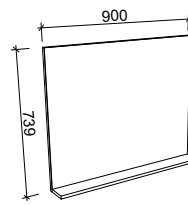

SKU	RRP
ESS-M-900-739	$895

1050mm