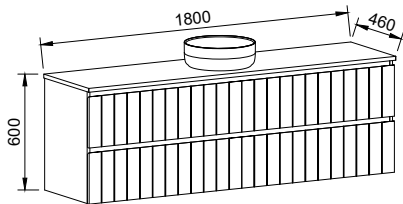

HENLEY 1800mm CENTRE BOWL

Wall Hung

CABINET WITH	SKU	RRP
20mm SilkSurface Top with White Gloss Above Counter Ceramic Basin	HEN-V-1800-C-SSA-W	$5,186
20mm SilkSurface Top with White Gloss Under Counter Ceramic Basin	HEN-V-1800-C-SSU-W	$5,186
No Top	HEN-VCO-1800-C-X-W	$3,328

Floor Standing