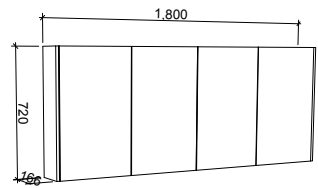

1800mm

SKU	RRP
DEN-SC-1800-4-G	$1,662
DEN-SC-1800-4-P	$1,798