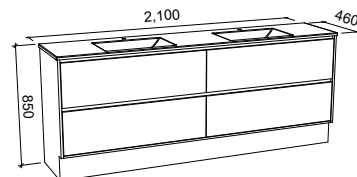

CABINET WITH	SKU	RRP
Regal Mineral Composite Top	GRA-V-2100-D-REG-F	$6,198
20mm SilkSurface Top with White Gloss Above Counter Ceramic Basins	GRA-V-2100-D-SSA-F	$5,651
20mm SilkSurface Top with White Gloss Under Counter Ceramic Basins	GRA-V-2100-D-SSU-F	$5,651
No Top	GRA-VCO-2100-D-X-F	$3,284