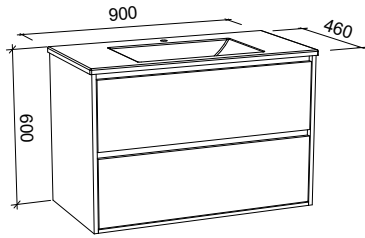

Grange

GOLD INCLUSIONS

GRANGE 900mm

Wall Hung

CABINET WITH	SKU	RRP
Alpha Ceramic Top	GRA-V-900-C-APH-W	$2,240
Regal Mineral Composite Top	GRA-V-900-C-REG-W	$2,240
Haven Matte Dolomite Top	GRA-V-900-C-HVN-W	$2,240
20mm SilkSurface Top with White Gloss Above Counter Ceramic Basin	GRA-V-900-C-SSA-W	$2,985
20mm SilkSurface Top with White Gloss Under Counter Ceramic Basin	GRA-V-900-C-SSU-W	$2,985
No Top	GRA-VCO-900-C-X-W	$1,608

Floor Standing