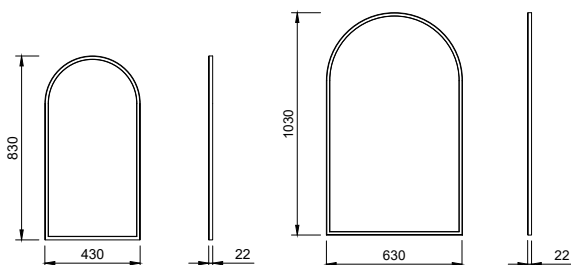

Church Frame Mirror 630mm CHUF-M-630-1030 $984
Colour: Black Satin
Upgrade: Mirror Lighting LED-L-MIRROR ADD $436