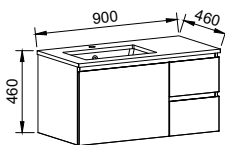

DAKOTA 900mm OFFSET BOWL

Wall Hung

CABINET WITH	SKU	RRP
20mm SilkSurface Top with White Gloss Above Counter Ceramic Basin Left-hand Offset	DAK-V-900-L-SSA-W	$3,888
20mm SilkSurface Top with White Gloss Under Counter Ceramic Basin Left-hand Offset	DAK-V-900-L-SSU-W	$3,888
No Top Left-hand Offset	DAK-VCO-900-L-X-W	$1,931