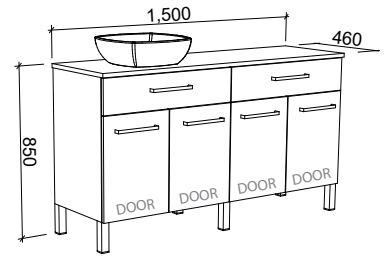

On Legs

CABINET WITH	SKU	RRP
20mm SilkSurface Top with White Gloss Above Counter Ceramic Basin Left-hand Offset	TAY-V-1500-L-SSA-L	$4,293
No Top Left-hand Offset	TAY-VCO-1500-L-X-L	$2,243

NOTE: Right-hand offset also available. Order by replacing -L- with -R- in the relevant SKU.