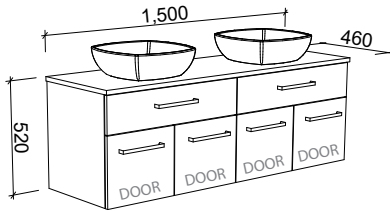

TAYLOR 1500mm DOUBLE BOWL

Wall Hung

CABINET WITH	SKU	RRP
20mm SilkSurface Top with White Gloss Above Counter Ceramic Basins	TAY-V-1500-D-SSA-W	\$4,001
No Top	TAY-VCO-1500-D-X-W	\$1,665

Floor Standing

CABINET WITH	SKU	RRP
20mm SilkSurface Top with White Gloss Above Counter Ceramic Basins	TAY-V-1500-D-SSA-F	\$4,386
No Top	TAY-VCO-1500-D-X-F	\$2,058