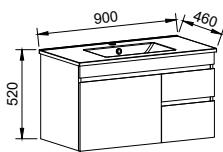

INDIANA 900mm

Wall Hung

CABINET WITH	SKU	RRP
Alpha Ceramic Top	IND-V-900-C-APH-W	$1,352
No Top	IND-VCO-900-C-X-W	$1,091

Floor Standing