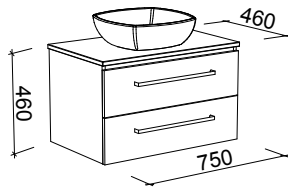

Ashton

PLATINUM INCLUSIONS

ASHTON 750mm

Wall Hung

CABINET WITH	SKU	RRP
20mm SilkSurface Top with White Gloss Above Counter Ceramic Basin	ASH-V-750-C-SSA-W	$3,318
No Top	ASH-VCO-750-C-X-W	$1,990