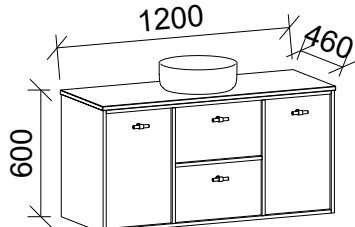

TAKANO 1200mm CENTRE BOWL

Wall Hung

CABINET WITH	SKU	RRP
20mm SilkSurface Top with White Gloss Above Counter Ceramic Basin	TAK-V-1200-C-SSA-W	$3,393
No Top	TAK-VCO-1200-C-X-W	$2,043

Floor Standing