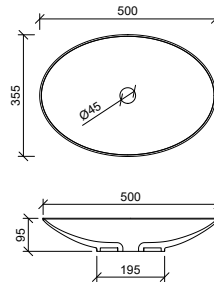

Feather

32mm waste

White Gloss/Matte

WG FEA-BS-500-WG-S | $246

WM FEA-BS-500-WM-U | $407

Black Matte

BKM FEA-BS-500-BKM-U | $407