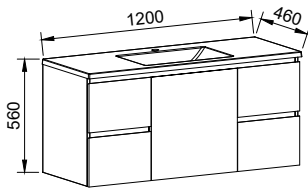

Carlo

GOLD INCLUSIONS

CARLO 1200mm

Wall Hung

CABINET WITH	SKU	RRP
Regal Mineral Composite Top	CAR-V-1200-C-REG-W	$2,802
Stadium Mineral Composite Top	CAR-V-1200-C-STD-W	$2,802
Alpha Ceramic Top	CAR-V-1200-C-APH-W	$2,802
Haven Matte Dolomite Top	CAR-V-1200-C-HVN-W	$2,802
Grand Mineral Composite Top	CAR-V-1200-C-GND-W	$3,041
20mm SilkSurface Top with White Gloss Above Counter Ceramic Basin	CAR-V-1200-C-SSA-W	$3,456
20mm SilkSurface Top with White Gloss Under Counter Ceramic Basin	CAR-V-1200-C-SSU-W	$3,456
No Top	CAR-VCO-1200-C-X-W	$2,017

Floor Standing