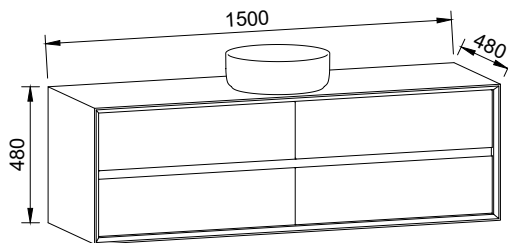

EMBRACE 1200mm

Wall Hung

CABINET WITH	SKU	RRP
20mm SilkSurface Top with White Gloss Above Counter Ceramic Basin	EMB-V-1200-C-SSA-W	\$5,249

EMBRACE 1500mm CENTRE BOWL

Wall Hung

CABINET WITH	SKU	RRP
20mm SilkSurface Top with White Gloss Above Counter Ceramic Basin	EMB-V-1500-C-SSA-W	\$6,633