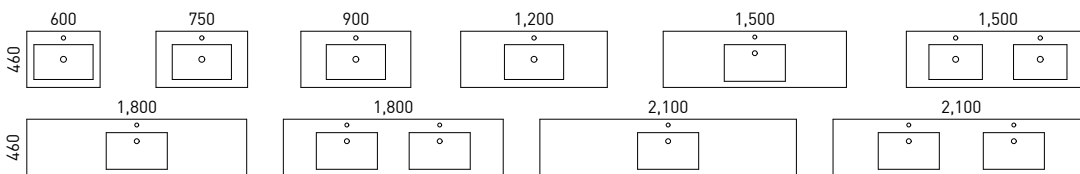

DID YOU KNOW?
SilkSurface
splashes come
in three styles.
See page 231.

Generous all-drawer storage, framed by a 16mm surround.

Mounts:	Wall hung, Floor standing
Tops:	Alpha, Regal, Haven, 20mm SilkSurface slab top with above or under counter basin/s (see page 238)
Cabinet Colours:	Any woodgrain or painted finish (see pages 266 - 271)
Handles:	All options including Fingerpull (see pages 252 - 257)
Routes:	Flat panel as standard