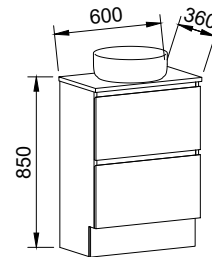

Floor Standing

CABINET WITH	SKU	RRP
20mm SilkSurface Top with White Gloss Above Counter Ceramic Basin	BIL-V-600-C-SSA-F	$2,331
20mm SilkSurface Top with White Gloss Under Counter Ceramic Basin	BIL-V-600-C-SSU-F	$2,331
No Top	BIL-VCO-600-C-X-F	$1,434