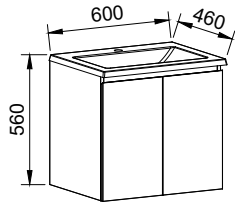

CARLO 600mm

Wall Hung

CABINET WITH	SKU	RRP
Regal Mineral Composite Top	CAR-V-600-C-REG-W	$1,700
Stadium Mineral Composite Top	CAR-V-600-C-STD-W	$1,700
Alpha Ceramic Top	CAR-V-600-C-APH-W	$1,700
Grand Mineral Composite Top	CAR-V-600-C-GND-W	$1,936
20mm SilkSurface Top with White Gloss Above Counter Ceramic Basin	CAR-V-600-C-SSA-W	$2,139
20mm SilkSurface Top with White Gloss Under Counter Ceramic Basin	CAR-V-600-C-SSU-W	$2,139
No Top	CAR-VCO-600-C-X-W	$1,191

Floor Standing