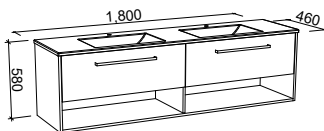

KANSAS 1800mm DOUBLE BOWL

Wall Hung

CABINET WITH	SKU	RRP
Regal Mineral Composite Top	KAN-V-1800-D-REG-W	$4,479
20mm SilkSurface Top with White Gloss Above Counter Ceramic Basins	KAN-V-1800-D-SSA-W	$4,924
20mm SilkSurface Top with White Gloss Under Counter Ceramic Basins	KAN-V-1800-D-SSU-W	$4,924
No Top	KAN-VCO-1800-D-X-W	$2,630

Floor Standing