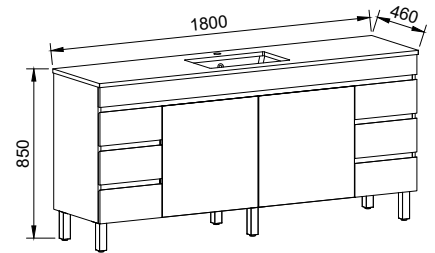

CABINET WITH	SKU	RRP
Regal Mineral Composite Top	BAR-V-1800-C-REG-L	$4,594
Grand Mineral Composite Top	BAR-V-1800-C-GND-L	$5,001
20mm SilkSurface Top with White Gloss Above Counter Ceramic Basin	BAR-V-1800-C-SSA-L	$4,992
20mm SilkSurface Top with White Gloss Under Counter Ceramic Basin	BAR-V-1800-C-SSU-L	$4,992
No Top	BAR-VCO-1800-C-X-L	$2,908