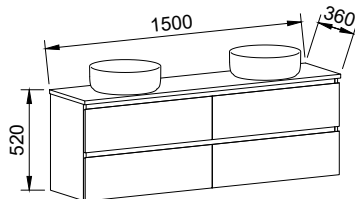

NOTE: Right-hand offset also available. Order by replacing -L- with -R- in the relevant SKU. Centre bowl available on request.

BILLIE 1500mm DOUBLE BOWL

Wall Hung

CABINET WITH	SKU	RRP
20mm SilkSurface Top with White Gloss Above Counter Ceramic Basins	BIL-V-1500-D-SSA-W	\$4,253
20mm SilkSurface Top with White Gloss Under Counter Ceramic Basins	BIL-V-1500-D-SSU-W	\$4,253
No Top	BIL-VCO-1500-D-X-W	\$2,190