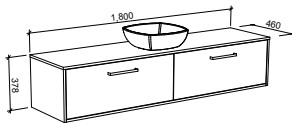

DELAWARE 1800mm CENTRE BOWL

Wall Hung

CABINET WITH	SKU	RRP
18mm Laminate Top with White Gloss Ceramic Above Counter Basin	DEL-V-1800-C-LMA-W	$2,990
No Top	DEL-VCO-1800-C-X-W	$1,956

Floor Standing