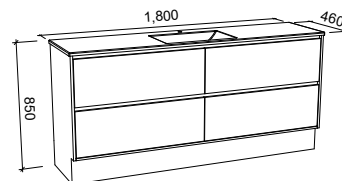

CABINET WITH	SKU	RRP
Regal Mineral Composite Top	GRA-V-1800-C-REG-F	$4,663
20mm SilkSurface Top with White Gloss Above Counter Ceramic Basin	GRA-V-1800-C-SSA-F	$5,044
20mm SilkSurface Top with White Gloss Under Counter Ceramic Basin	GRA-V-1800-C-SSU-F	$5,044
No Top	GRA-VCO-1800-C-X-F	$3,060