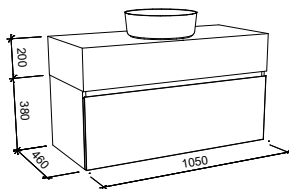

KINGSLEY 1050mm

Wall Hung

CABINET WITH	SKU	RRP
Regal Mineral Composite Top	KIN-V-1050-C-REG-W	$1,734
Stadium Mineral Composite Top	KIN-V-1050-C-STD-W	$1,734
20mm SilkSurface Top with Above Counter White Gloss Ceramic Basin	KIN-V-1050-C-SSA-W	$2,495
20mm SilkSurface Top with Under Counter White Gloss Ceramic Basin	KIN-V-1050-C-SSU-W	$2,807
60mm SilkSurface Freedom Top with Above Counter White Gloss Ceramic Basin	KIN-V-1050-C-FRA-W	$2,719
60mm SilkSurface Freedom Top with Under Counter White Gloss Ceramic Basin	KIN-V-1050-C-FRU-W	$2,991
200mm SilkSurface Box Top with Above Counter White Gloss Ceramic Basin	KIN-V-1050-C-BXA-W	$3,169
200mm SilkSurface Box Top with Under Counter White Gloss Ceramic Basin	KIN-V-1050-C-BXU-W	$3,169
No Top	KIN-VCO-1050-C-X-W	$1,022