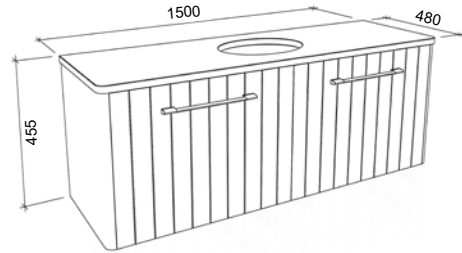

SABA 1500mm CENTRE BOWL

Wall Hung

CABINET WITH	SKU	RRP
20mm SilkSurface Top with White Gloss Above Counter Ceramic Basin	SAB-V-1500-C-SSA-W	$3,741
20mm SilkSurface Top with White Gloss Under Counter Ceramic Basin	SAB-V-1500-C-SSU-W	$4,060
No Top	SAB-VCO-1500-C-X-W	$2,123