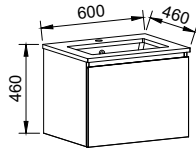

Dakota

PLATINUM INCLUSIONS

DAKOTA 600mm

Wall Hung

CABINET WITH	SKU	RRP
20mm SilkSurface Top with White Gloss Above Counter Ceramic Basin	DAK-V-600-C-SSA-W	$2,836
20mm SilkSurface Top with White Gloss Under Counter Ceramic Basin	DAK-V-600-C-SSU-W	$2,836
No Top	DAK-VCO-600-C-X-W	$1,392