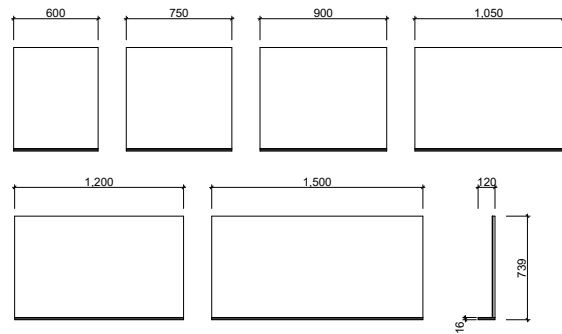

Essence Mirror

A functional shelf anchors a clean, minimalist profile.

Mount: Easy split batten mounting system

Colours: Any woodgrain or painted finish

Essence Mirror 750mm ESS-M-750-739 $809

Colour: Calm Oak

Upgrade: Mirror Lighting LED-L-MIRROR ADD $436

Georgia Mirror

Understated and minimal, fitting seamlessly into any space.

Mount: Easy split batten mounting system

Colours: Any woodgrain or painted finish.
White satin edging unless specified otherwise.