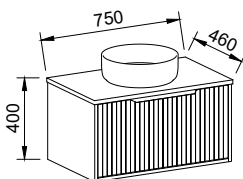

ELWOOD 750mm

Wall Hung