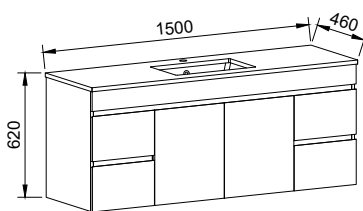

BARGO 1500mm CENTRE BOWL

Wall Hung

CABINET WITH	SKU	RRP
Regal Mineral Composite Top	BAR-V-1500-C-REG-W	$3,634
Alpha Ceramic Top	BAR-V-1500-C-APH-W	$3,738
Haven Matte Dolomite Top	BAR-V-1500-C-HVN-W	$3,634
Grand Mineral Composite Top	BAR-V-1500-C-GND-W	$3,926
20mm SilkSurface Top with White Gloss Above Counter Ceramic Basin	BAR-V-1500-C-SSA-W	$4,351
20mm SilkSurface Top with White Gloss Under Counter Ceramic Basin	BAR-V-1500-C-SSU-W	$4,351
No Top	BAR-VCO-1500-C-X-W	$2,360