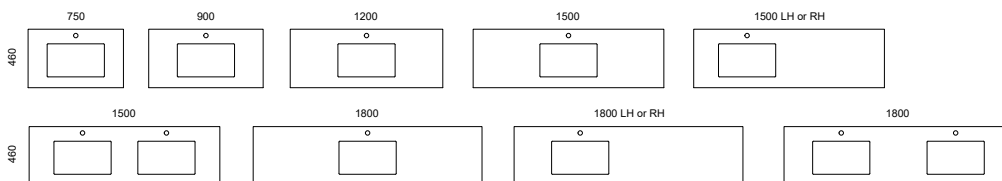

Cabinet Colour: New Penny Satin

Colby Tallboy

COL-TB-450-W-G \$2,467

Cabinet Colour: New Penny Satin

Handles: Black Duke T Bar

Curved drawer fronts and soft radiused edges define this contemporary piece.

Mounts:	Wall hung
Tops:	20mm SilkSurface slab top with above or under counter basin/s (see page 238)
Cabinet Colours:	Painted finish for cabinet only. Any woodgrain or painted finish for drawer fronts (see pages 266 - 271)
Handles:	All options excluding Fingerpull (see pages 252 - 257)
Routes:	Flat panel as standard