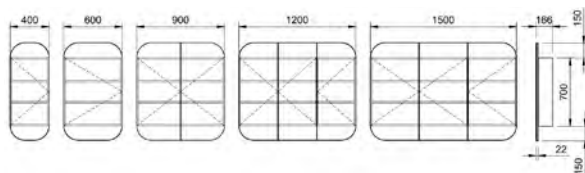

Jazz Arch Shaving Cabinet

Graceful curves form an elegant profile, complemented by functional storage.

Cabinet Colours: Any woodgrain or painted finish

- Upgrade to Platinum option with Luxe Graphite interior and glass internal shelves to match Platinum vanities
- Semi-recessed option available upon request
- Fully reversible (unless ordered with upgrades)

01. Jazz Arch Shaving Cabinet 400mm JZA-SC-400-S-G $1,049 each
Cabinet Colour: Powder Pink Satin

02. Jazz Arch Shaving Cabinet 1200mm JZA-SC-1200-3-G $1,559
Cabinet Colour: Boston Oak

03. Jazz Arch Shaving Cabinet 1500mm JZA-SC-1500-3-G $1,917
Cabinet Colour: White Satin Upgrade: Magnifying Mirror UPG-OPT-MAGM ADD $111