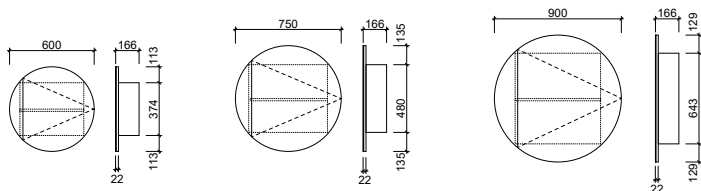

Havana Shaving Cabinet

A timeless round silhouette with classic appeal and generous storage.

Cabinet Colours: Any woodgrain or painted finish

- Upgrade to Platinum option with Luxe Graphite interior and glass internal shelves to match Platinum vanities
- Fully reversible (unless ordered with upgrades)

Havana Shaving Cabinet 900mm HAV-SC-900-S-G $1,200

Cabinet Colour: White Satin