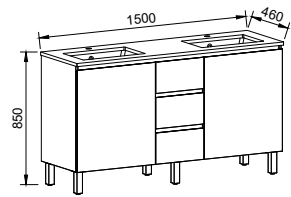

On Legs

CABINET WITH	SKU	RRP
20mm SilkSurface Top with White Gloss Above Counter Ceramic Basin	DAK-V-1500-D-SSA-L	$6,226
20mm SilkSurface Top with White Gloss Under Counter Ceramic Basin	DAK-V-1500-D-SSU-L	$6,226
No Top	DAK-VCO-1500-D-X-L	$3,426