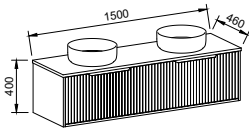

ELWOOD 1500mm DOUBLE BOWL

Wall Hung

CABINET WITH	SKU	RRP
20mm SilkSurface Top with White Gloss Above Counter Ceramic Basins	ELW-V-1500-D-SSA-W	$4,159
20mm SilkSurface Top with White Gloss Under Counter Ceramic Basins	ELW-V-1500-D-SSU-W	$4,333
No Top	ELW-VCO-1500-D-X-W	$2,011

Floor Standing