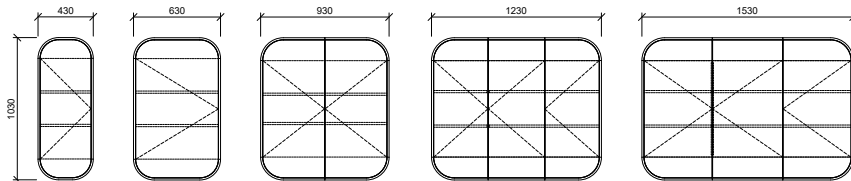

02.

03.

01. Jazz Arch Frame Shaving Cabinet 430mm JZAF-SC-430-S-G $1,049 each

Cabinet Colour: Powder Pink Satin

02. Jazz Arch Frame Shaving Cabinet 1230mm JZAF-SC-1230-3-G $1,559

Cabinet Colour: New Penny Satin *Upgrade:* Under Shaving Cabinet Lighting LED-L-UNDERCAB-S-R ADD $436

03. Jazz Arch Frame Shaving Cabinet 630mm JZAF-SC-630-S-G $1,266

Cabinet Colour: Saxby Blue Satin