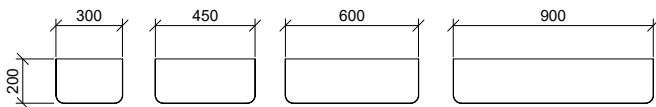

NOTE: Other sizes available on request
(additional charges and depth restrictions apply)

Splice Shelves

Clean, square corners give this shelf a sleek, contemporary look.

Mount:	Hidden internal brackets for sturdy installation
Colours:	Any woodgrain or painted finish. Special woodgrain colours not available.
Capacity:	5kg weight restriction