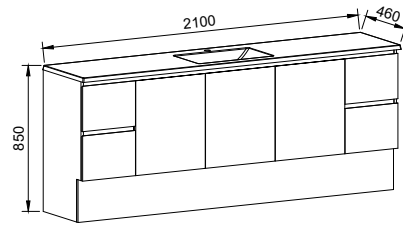

CABINET WITH	SKU	RRP
Regal Mineral Composite Top	CAR-V-2100-C-REG-F	$6,082
20mm SilkSurface Top with White Gloss Above Counter Ceramic Basin	CAR-V-2100-C-SSA-F	$6,082
20mm SilkSurface Top with White Gloss Under Counter Ceramic Basin	CAR-V-2100-C-SSU-F	$6,082
No Top	CAR-VCO-2100-C-X-F	$3,274