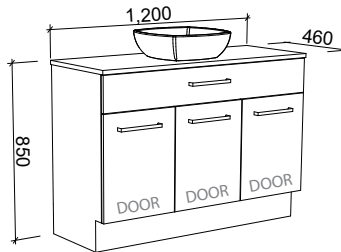

Floor Standing

CABINET WITH	SKU	RRP
20mm SilkSurface Top with White Gloss Above Counter Ceramic Basin	TAY-V-1200-C-SSA-F	$3,386
No Top	TAY-VCO-1200-C-X-F	$1,826