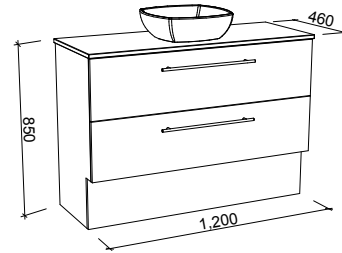

CABINET WITH	SKU	RRP
Regal Mineral Composite Top	OXB-V-1200-C-REG-F	$2,942
Stadium Mineral Composite Top	OXB-V-1200-C-STD-F	$2,942
Alpha Ceramic Top	OXB-V-1200-C-APH-F	$2,942
20mm SilkSurface Top with White Gloss Above Counter Ceramic Basin	OXB-V-1200-C-SSA-F	$3,585
20mm SilkSurface Top with White Gloss Under Counter Ceramic Basin	OXB-V-1200-C-SSU-F	$3,585
No Top	OXB-VCO-1200-C-X-F	$2,271