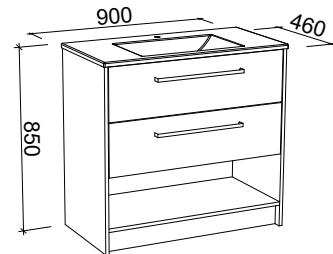

CABINET WITH	SKU	RRP
Alpha Ceramic Top	KAN-V-900-C-APH-F	$2,533
Regal Mineral Composite Top	KAN-V-900-C-REG-F	$2,533
Haven Matte Dolomite Top	KAN-V-900-C-HVN-F	$2,533
20mm SilkSurface Top with White Gloss Above Counter Ceramic Basin	KAN-V-900-C-SSA-F	$3,287
20mm SilkSurface Top with White Gloss Under Counter Ceramic Basin	KAN-V-900-C-SSU-F	$3,287
No Top	KAN-VCO-900-C-X-F	$1,923