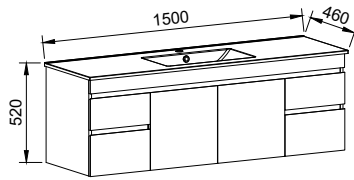

Indiana

SILVER INCLUSIONS

INDIANA 1500mm CENTRE BOWL

Wall Hung

CABINET WITH	SKU	RRP
Alpha Ceramic Top	IND-V-1500-C-APH-W	$3,687
No Top	IND-VCO-1500-C-X-W	$2,155

Floor Standing