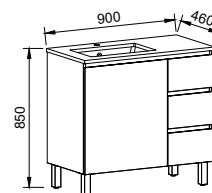

On Legs

CABINET WITH	SKU	RRP
20mm SilkSurface Top with White Gloss Above Counter Ceramic Basin Left-hand Offset	DAK-V-900-L-SSA-L	$4,297
20mm SilkSurface Top with White Gloss Under Counter Ceramic Basin Left-hand Offset	DAK-V-900-L-SSU-L	$4,297
No Top Left-hand Offset	DAK-VCO-900-L-X-L	$2,352

NOTE: Right-hand offset also available. Order by replacing -L- with -R- in the relevant SKU.