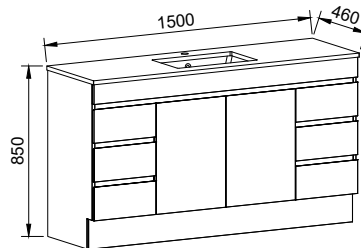

Floor Standing

CABINET WITH	SKU	RRP
Regal Mineral Composite Top	BAR-V-1500-C-REG-F	$3,845
Alpha Ceramic Top	BAR-V-1500-C-APH-F	$3,955
Haven Matte Dolomite Top	BAR-V-1500-C-HVN-F	$3,845
Grand Mineral Composite Top	BAR-V-1500-C-GND-F	$4,160
20mm SilkSurface Top with White Gloss Above Counter Ceramic Basin	BAR-V-1500-C-SSA-F	$4,562
20mm SilkSurface Top with White Gloss Under Counter Ceramic Basin	BAR-V-1500-C-SSU-F	$4,562
No Top	BAR-VCO-1500-C-X-F	$2,577