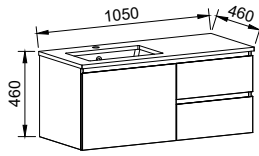

Dakota

PLATINUM INCLUSIONS

DAKOTA 1050mm OFFSET BOWL

Wall Hung