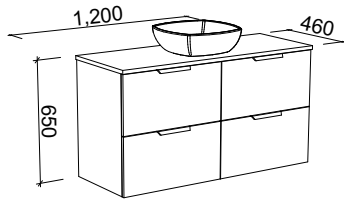

SUTHERLAND HOUSE 1200mm

Wall Hung

CABINET WITH	SKU	RRP
20mm SilkSurface Top with White Gloss Above Counter Ceramic Basin	SHC-V-1200-C-SSA-W	$4,193
20mm SilkSurface Top with White Gloss Under Counter Ceramic Basin	SHC-V-1200-C-SSU-W	$4,193
No Top	SHC-VCO-1200-C-X-W	$3,323

On Legs