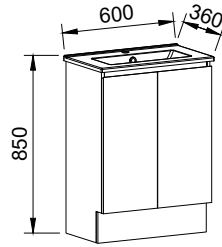

Florida Ensuite

SILVER INCLUSIONS

FLORIDA ENSUITE 600mm

Wall Hung

CABINET WITH	SKU	RRP
Urban Ceramic Top	FLOE-V-600-C-URB-W	\$961
No Top	FLOE-VCO-600-C-X-W	\$713

Floor Standing

CABINET WITH	SKU	RRP
Urban Ceramic Top	FLOE-V-600-C-URB-F	\$1,190
No Top	FLOE-VCO-600-C-X-F	\$918