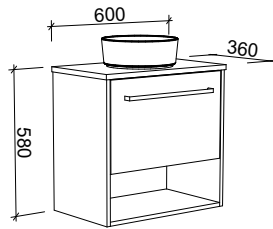

Karlie

GOLD INCLUSIONS

KARLIE 600mm

Wall Hung

CABINET WITH	SKU	RRP
Urban Ceramic Top	KAR-V-600-C-URB-W	$1,761
20mm SilkSurface Top with White Gloss Above Counter Ceramic Basin	KAR-V-600-C-SSA-W	$2,128
20mm SilkSurface Top with White Gloss Ceramic Under Counter Basin	KAR-V-600-C-SSU-W	$2,128
No Top	KAR-VCO-600-C-X-W	$1,175

Floor Standing