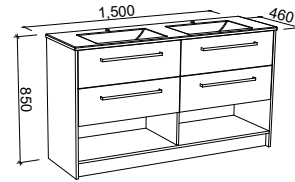

CABINET WITH	SKU	RRP
Alpha Ceramic Top	KAN-V-1500-D-APH-F	$5,233
Regal Mineral Composite Top	KAN-V-1500-D-REG-F	$5,102
Haven Matte Dolomite Top	KAN-V-1500-D-HVN-F	$5,102
20mm SilkSurface Top with White Gloss Above Counter Ceramic Basins	KAN-V-1500-D-SSA-F	$5,782
20mm SilkSurface Top with White Gloss Under Counter Ceramic Basins	KAN-V-1500-D-SSU-F	$5,782
No Top	KAN-VCO-1500-D-X-F	$3,657