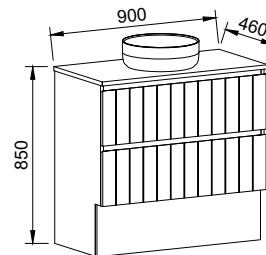

Floor Standing

CABINET WITH	SKU	RRP
20mm SilkSurface Top with White Gloss Above Counter Ceramic Basin	HEN-V-900-C-SSA-F	$3,569
20mm SilkSurface Top with White Gloss Under Counter Ceramic Basin	HEN-V-900-C-SSU-F	$3,569
No Top	HEN-VCO-900-C-X-F	$2,351

NOTE: See page 228 for route options. Vertical route standard on the Henley unless specified otherwise.