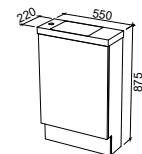

CABINET WITH	SKU	RRP
Nano Dolomite Top Left-hand Offset	OLL-V-550-L-NAN-F	$1,004
No Top Left-hand Offset	OLL-VCO-550-L-X-F	$558