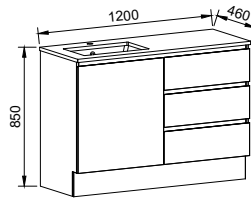

Floor Standing