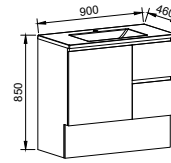

Floor Standing

CABINET WITH	SKU	RRP
Regal Mineral Composite Top	CAR-V-900-C-REG-F	$2,350
Stadium Mineral Composite Top	CAR-V-900-C-STD-F	$2,350
Alpha Ceramic Top	CAR-V-900-C-APH-F	$2,350
Haven Matte Dolomite Top	CAR-V-900-C-HVN-F	$2,350
Grand Mineral Composite Top	CAR-V-900-C-GND-F	$2,586
20mm SilkSurface Top with White Gloss Above Counter Ceramic Basin	CAR-V-900-C-SSA-F	$3,125
20mm SilkSurface Top with White Gloss Under Counter Ceramic Basin	CAR-V-900-C-SSU-F	$3,125
No Top	CAR-VCO-900-C-X-F	$1,763