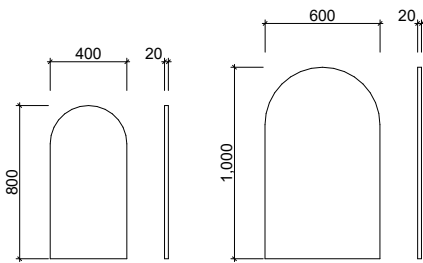

Church Mirror

A graceful arched top, combining softness and timeless elegance.

Mount: Easy split batten mounting system

Colours: Any woodgrain or painted finish.
White satin edging unless specified otherwise.

Church Mirror 600mm CHU-M-600-1000 $782
Colour: White Satin

Church Frame Mirror

Painted arched silhouette, combining classic grace with contemporary flair.

Mount: Easy split batten mounting system

Colours: Any painted finish