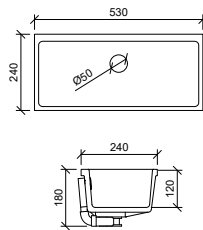

Ruby Under Counter*

40mm waste, with overflow to back.

WG RUB-BS-530-WG-U | $407