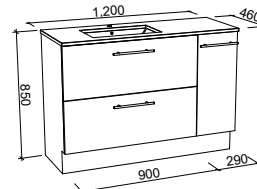

Floor Standing