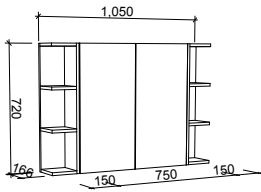

SKU	RRP
BOS-SC-1050-D-G	$1,331
BOS-SC-1050-D-P	$1,466

1200mm