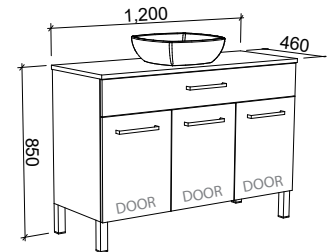

On Legs

CABINET WITH	SKU	RRP
20mm SilkSurface Top with White Gloss Above Counter Ceramic Basin	TAY-V-1200-C-SSA-L	$3,511
No Top	TAY-VCO-1200-C-X-L	$1,953