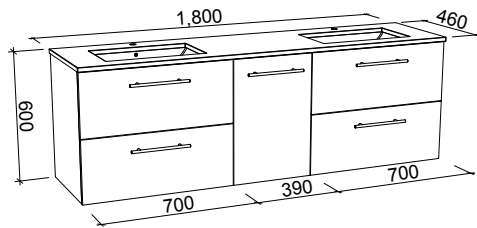

MARSHALL 1800mm DOUBLE BOWL

Wall Hung

CABINET WITH	SKU	RRP
20mm SilkSurface Top with White Gloss Above Counter Ceramic Basins	MAR-V-1800-D-SSA-W	$4,504
20mm SilkSurface Top with White Gloss Under Counter Ceramic Basins	MAR-V-1800-D-SSU-W	$4,504
No Top	MAR-VCO-1800-D-X-W	$2,356

Floor Standing