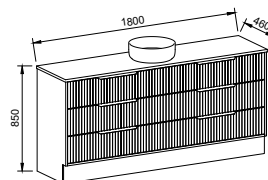

CABINET WITH	SKU	RRP
20mm SilkSurface Top with White Gloss Above Counter Ceramic Basin	EMM-V-1800-C-SSA-F	$6,335
No Top	EMM-VCO-1800-C-X-F	$4,916