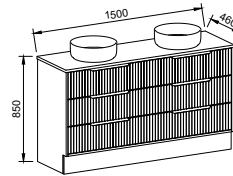

CABINET WITH	SKU	RRP
20mm SilkSurface Top with White Gloss Above Counter Ceramic Basins	EMM-V-1500-D-SSA-F	$5,840
No Top	EMM-VCO-1500-D-X-F	$4,441