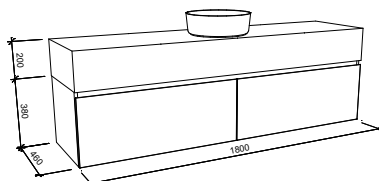

KINGSLEY 1800mm CENTRE BOWL

Wall Hung

CABINET WITH	SKU	RRP
Regal Mineral Composite Top	KIN-V-1800-C-REG-W	$3,288
Stadium Mineral Composite Top	KIN-V-1800-C-STD-W	$3,288
20mm SilkSurface Top with Above Counter White Gloss Ceramic Basin	KIN-V-1800-C-SSA-W	$3,643
20mm SilkSurface Top with Under Counter White Gloss Ceramic Basin	KIN-V-1800-C-SSU-W	$3,957
60mm SilkSurface Freedom Top with Above Counter White Gloss Ceramic Basin	KIN-V-1800-C-FRA-W	$4,192
60mm SilkSurface Freedom Top with Under Counter White Gloss Ceramic Basin	KIN-V-1800-C-FRU-W	$4,466
200mm SilkSurface Box Top with Above Counter White Gloss Ceramic Basin	KIN-V-1800-C-BXA-W	$4,809
200mm SilkSurface Box Top with Under Counter White Gloss Ceramic Basin	KIN-V-1800-C-BXU-W	$4,809
No Top	KIN-VCO-1800-C-X-W	$1,589