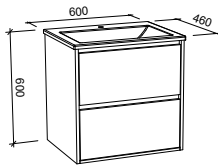

GRANGE 600mm

Wall Hung