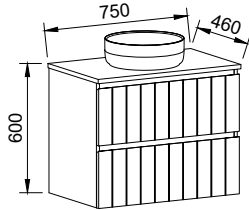

HENLEY 750mm

Wall Hung

CABINET WITH	SKU	RRP
20mm SilkSurface Top with White Gloss Above Counter Ceramic Basin	HEN-V-750-C-SSA-W	$3,028
20mm SilkSurface Top with White Gloss Under Counter Ceramic Basin	HEN-V-750-C-SSU-W	$3,028
No Top	HEN-VCO-750-C-X-W	$2,047