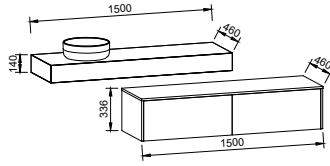

Milan

PLATINUM INCLUSIONS

MILAN 1500mm OFFSET BOWL

Wall Hung

CABINET WITH	SKU	RRP
Complete Unit Left-hand Offset Including White Gloss Ceramic Above Counter Basin, Laminate Slab Top and Cabinet	MIL-V-1500-L-LMA-W	$4,470
Complete Unit Left-hand Offset Including White Gloss Ceramic Above Counter Basin, SilkSurface Top and Cabinet	MIL-V-1500-L-BAA-W	$4,913
Wall Hung Cabinet Only Left-hand Offset	MIL-VCO-1500-L-X-W	$2,214
Laminated Slab Top and Basin Only 1500 x 460 x 140 with mounting brackets Left-hand Offset Incl. White Gloss Ceramic Above Counter Basin	LMA-ST-1500-140-460-L	$2,540
SilkSurface Top and Basin Only 1500 x 460 x 140 with mounting brackets Left-hand Offset Incl. White Gloss Ceramic Above Counter Basin	BAA-ST-1500-140-460-L	$2,845

NOTE: Right-hand offset also available. Order by replacing -L- with -R- in the relevant SKU.