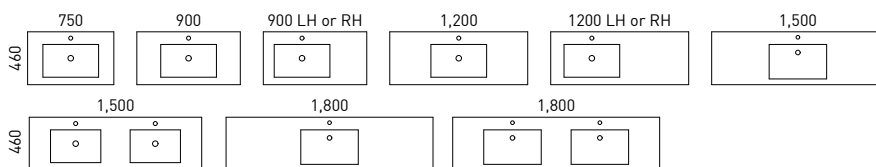

Handles: Brushed Nickel

Duke T Bar

Shown with Miami Classic

Mirror 1500mm

MIAC-M-1500-720 \$1,350

Colour: White Satin

Routed fronts and intricate legs combine to create a classical statement piece.

Mounts:	Floor standing
Tops:	Alpha, 20mm or 60mm SilkSurface slab top with above or under counter basin/s (see page 238)
Cabinet Colours:	Any painted finish (see pages 266 - 267)
Handles:	Selected handles for Classic, Sussex and Victoria routes (see pages 252 - 257)
Routes:	Classic, Kent, Sussex, Victoria, Washboard (see page 228)