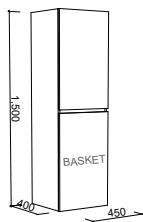

LINCOLN Mirror front option for top door - order with relevant code below.

Wall Hung

SKU	RRP
LIN-TB-450-W-G	$1,890
LIN-TB-450-W-P (Basket and hardware remain white)	$2,154
LINM-TB-450-W-G (Mirror front)	$2,039
LINM-TB-450-W-P (Mirror front)	$2,304