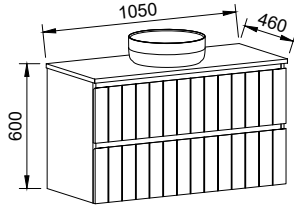

Henley

GOLD INCLUSIONS

HENLEY 1050mm

Wall Hung

CABINET WITH	SKU	RRP
20mm SilkSurface Top with White Gloss Above Counter Ceramic Basin	HEN-V-1050-C-SSA-W	$3,561
20mm SilkSurface Top with White Gloss Under Counter Ceramic Basin	HEN-V-1050-C-SSU-W	$3,561
No Top	HEN-VCO-1050-C-X-W	$2,344

Floor Standing