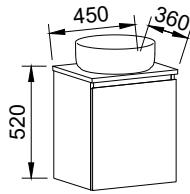

BILLIE 450mm

Wall Hung

CABINET WITH	SKU	RRP
20mm SilkSurface Top with White Gloss Above Counter Ceramic Basin	BIL-V-450-C-SSA-W	$1,705
No Top	BIL-VCO-450-C-X-W	$799