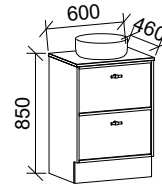

CABINET WITH	SKU	RRP
20mm SilkSurface Top with White Gloss Above Counter Ceramic Basin	TAR-V-600-C-SSA-F	$2,426
No Top	TAR-VCO-600-C-X-F	$1,464