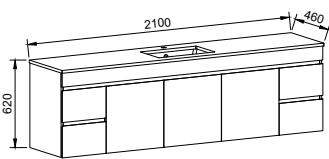

BARGO 2100mm CENTRE BOWL

Wall Hung

CABINET WITH	SKU	RRP
Regal Mineral Composite Top	BAR-V-2100-C-REG-W	$5,806
20mm SilkSurface Top with White Gloss Above Counter Ceramic Basin	BAR-V-2100-C-SSA-W	$5,231
20mm SilkSurface Top with White Gloss Under Counter Ceramic Basin	BAR-V-2100-C-SSU-W	$5,231
No Top	BAR-VCO-2100-C-X-W	$2,985