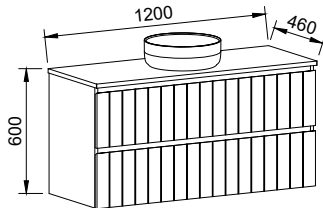

HENLEY 1200mm

Wall Hung

CABINET WITH	SKU	RRP
20mm SilkSurface Top with White Gloss Above Counter Ceramic Basin	HEN-V-1200-C-SSA-W	$3,782
20mm SilkSurface Top with White Gloss Under Counter Ceramic Basin	HEN-V-1200-C-SSU-W	$3,782
No Top	HEN-VCO-1200-C-X-W	$2,444

Floor Standing