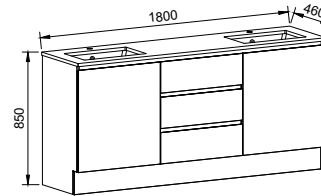

Floor Standing

CABINET WITH	SKU	RRP
20mm SilkSurface Top with White Gloss Above Counter Ceramic Basin	DAK-V-1800-D-SSA-F	$7,314
20mm SilkSurface Top with White Gloss Under Counter Ceramic Basin	DAK-V-1800-D-SSU-F	$7,314
No Top	DAK-VCO-1800-D-X-F	$3,924