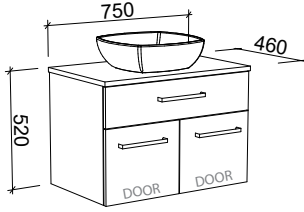

TAYLOR 750mm

Wall Hung

CABINET WITH	SKU	RRP
20mm SilkSurface Top with White Gloss Above Counter Ceramic Basin	TAY-V-750-C-SSA-W	$2,097
No Top	TAY-VCO-750-C-X-W	$986