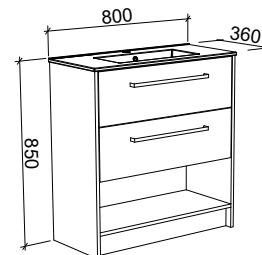

KARLIE 800mm

Wall Hung

CABINET WITH	SKU	RRP
Urban Ceramic Top	KAR-V-800-C-URB-W	\$2,092
No Top	KAR-VCO-800-C-X-W	\$1,463

Floor Standing

CABINET WITH	SKU	RRP
Urban Ceramic Top	KAR-V-800-C-URB-F	\$2,526
No Top	KAR-VCO-800-C-X-F	\$1,923