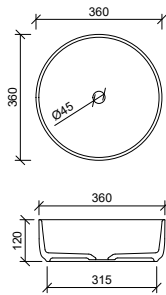

Ceramic Basins

Allure

32mm waste

WG ALL-BS-360-WG-S | $246

WM ALL-BS-360-WM-U | $407

IM ALL-BS-360-IM-U | $407

LGM ALL-BS-360-LGM-U | $407

GM ALL-BS-360-GM-U | $407

ANT ALL-BS-360-ANT-U | $407

BKM ALL-BS-360-BKM-U | $407

TPM ALL-BS-360-TPM-U | $407

TRM ALL-BS-360-TRM-U | $407

PM ALL-BS-360-PM-U | $407

BM ALL-BS-360-BM-U | $407

MM ALL-BS-360-MM-U | $407

Allure Arrow White

32mm waste

WG ALA-BS-360-WG-S | $246

WM ALA-BS-360-WM-U | $407

Allure Dimple White

32mm waste.

WG ALD-BS-360-WG-S | $246

WM ALD-BS-360-WM-U | $407

WG - White Gloss | **WM** - White Matte | **IM** - Ivory Matte | **BKM** - Black Matte | **ANT** - Anthracite | **GM** - Grey Matte | **LGM** - Light Grey Matte
PM - Pink Matte | **TPM** - Taupe Matte | **TRM** - Terracotta Matte | **BM** - Blue Matte | **MM** - Mint Matte | **BG** - Brushed Gold | **BN** - Brushed Nickel