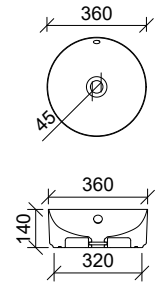

Ceramic Basins Continued

Giana White

32mm waste.

WG GIA-BS-490-WG-S | \$246

Hazel White

32mm waste.

WG HAZ-BS-360-WG-S | \$246

Iconic 420 White