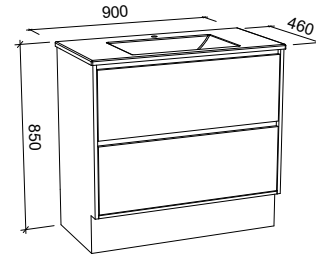

CABINET WITH	SKU	RRP
Alpha Ceramic Top	GRA-V-900-C-APH-F	$2,340
Regal Mineral Composite Top	GRA-V-900-C-REG-F	$2,340
Haven Matte Dolomite Top	GRA-V-900-C-HVN-F	$2,340
20mm SilkSurface Top with White Gloss Above Counter Ceramic Basin	GRA-V-900-C-SSA-F	$3,085
20mm SilkSurface Top with White Gloss Under Counter Ceramic Basin	GRA-V-900-C-SSU-F	$3,085
No Top	GRA-VCO-900-C-X-F	$1,714