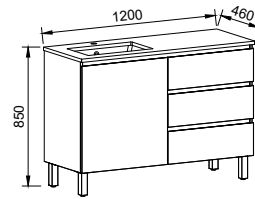

NOTE: Right-hand offset also available. Order by replacing -L- with -R- in the relevant SKU.

DAKOTA 1200mm OFFSET BOWL

Wall Hung

Floor Standing

On Legs

CABINET WITH	SKU	RRP	CABINET WITH	SKU	RRP	CABINET WITH	SKU	RRP
20mm SilkSurface Top with White Gloss Above Counter Ceramic Basin Left-hand Offset	DAK-V-1200-L-SSA-W	\$4,543	20mm SilkSurface Top with White Gloss Above Counter Ceramic Basin Left-hand Offset	DAK-V-1200-L-SSA-F	\$4,936	20mm SilkSurface Top with White Gloss Above Counter Ceramic Basin Left-hand Offset	DAK-V-1200-L-SSA-L	\$4,992
20mm SilkSurface Top with White Gloss Under Counter Ceramic Basin Left-hand Offset	DAK-V-1200-L-SSU-W	\$4,543	20mm SilkSurface Top with White Gloss Under Counter Ceramic Basin Left-hand Offset	DAK-V-1200-L-SSU-F	\$4,936	20mm SilkSurface Top with White Gloss Under Counter Ceramic Basin Left-hand Offset	DAK-V-1200-L-SSU-L	\$4,992
No Top Left-hand Offset	DAK-VCO-1200-L-X-W	\$2,351	No Top Left-hand Offset	DAK-VCO-1200-L-X-F	\$2,762	No Top Left-hand Offset	DAK-VCO-1200-L-X-L	\$2,822