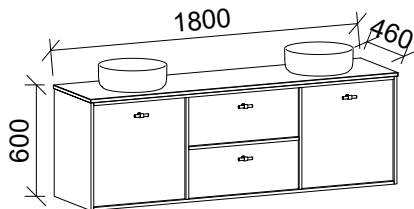

TAKANO 1800mm DOUBLE BOWL

Wall Hung

CABINET WITH	SKU	RRP
20mm SilkSurface Top with White Gloss Above Counter Ceramic Basins	TAK-V-1800-D-SSA-W	$4,548
No Top	TAK-VCO-1800-D-X-W	$2,379

Floor Standing