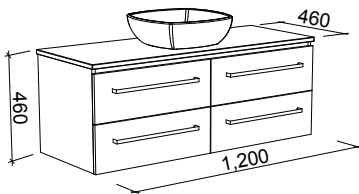

ASHTON 1200mm

Wall Hung

CABINET WITH	SKU	RRP
20mm SilkSurface Top with White Gloss Above Counter Ceramic Basin	ASH-V-1200-C-SSA-W	$4,302
No Top	ASH-VCO-1200-C-X-W	$2,252