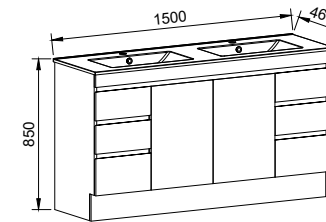

CABINET WITH	SKU	RRP
Alpha Ceramic Top	IND-V-1500-D-APH-F	$4,080
No Top	IND-VCO-1500-D-X-F	$2,372

Kansas

GOLD INCLUSIONS