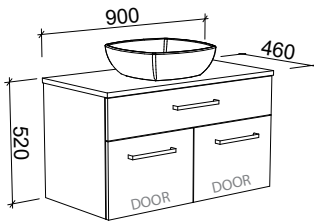

TAYLOR 900mm

Wall Hung

CABINET WITH	SKU	RRP
20mm SilkSurface Top with White Gloss Above Counter Ceramic Basin	TAY-V-900-C-SSA-W	$2,596
No Top	TAY-VCO-900-C-X-W	$1,115