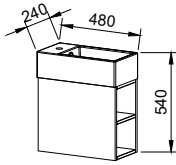

NOTE: Cabinet height will be 380mm on the Kingsley, regardless of top option.

Lottie

SILVER INCLUSIONS

LOTTIE 480mm OFFSET BOWL

Wall Hung

Floor Standing

CABINET WITH	SKU	RRP
Liberty Ceramic Top Left-hand Offset	LOT-V-480-L-LIB-W	\$886
No Top Left-hand Offset	LOT-VCO-480-L-X-W	\$658