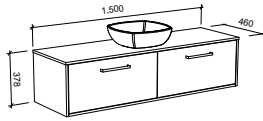

Delaware

GOLD INCLUSIONS

DELAWARE 1500mm CENTRE BOWL

Wall Hung

CABINET WITH	SKU	RRP
18mm Laminate Top with White Gloss Ceramic Above Counter Basin	DEL-V-1500-C-LMA-W	$2,765
No Top	DEL-VCO-1500-C-X-W	$1,835

Floor Standing