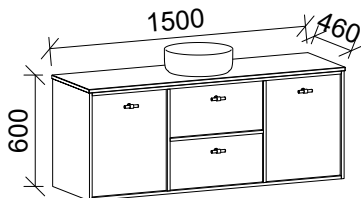

TAKANO 1500mm CENTRE BOWL

Wall Hung

CABINET WITH	SKU	RRP
20mm SilkSurface Top with White Gloss Above Counter Ceramic Basin	TAK-V-1500-C-SSA-W	$4,097
No Top	TAK-VCO-1500-C-X-W	$2,295

Floor Standing