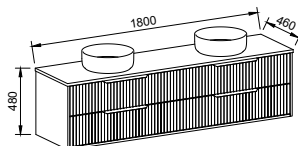

EMMETT 1800mm DOUBLE BOWL

Wall Hung

CABINET WITH	SKU	RRP
20mm SilkSurface Top with White Gloss Above Counter Ceramic Basins	EMM-V-1800-D-SSA-W	$5,138
No Top	EMM-VCO-1800-D-X-W	$3,541

Floor Standing