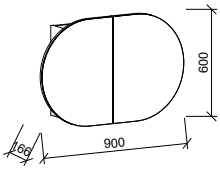

Shaving Cabinets

BALLAD

900mm

SKU	RRP
BAL-SC-900-D-G	$1,064
BAL-SC-900-D-P	$1,200

1200mm