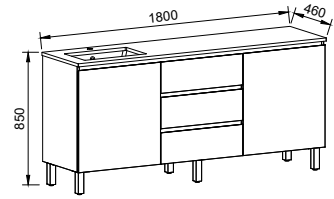

On Legs

CABINET WITH	SKU	RRP
20mm SilkSurface Top with White Gloss Above Counter Ceramic Basin Left-hand Offset	DAK-V-1800-L-SSA-L	$7,092
20mm SilkSurface Top with White Gloss Under Counter Ceramic Basin Left-hand Offset	DAK-V-1800-L-SSU-L	$7,092
No Top Left-hand Offset	DAK-VCO-1800-L-X-L	$4,080

NOTE: Right-hand offset also available. Order by replacing -L- with -R- in the relevant SKU.