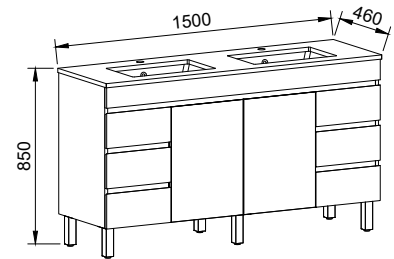

CABINET WITH	SKU	RRP
Regal Mineral Composite Top	BAR-V-1500-D-REG-L	$4,179
Alpha Ceramic Top	BAR-V-1500-D-APH-L	$4,309
Haven Matte Dolomite Top	BAR-V-1500-D-HVN-L	$4,179
Grand Mineral Composite Top	BAR-V-1500-D-GND-L	$4,573
20mm SilkSurface Top with White Gloss Above Counter Ceramic Basins	BAR-V-1500-D-SSA-L	$4,865
20mm SilkSurface Top with White Gloss Under Counter Ceramic Basins	BAR-V-1500-D-SSU-L	$4,865
No Top	BAR-VCO-1500-D-X-L	$2,612