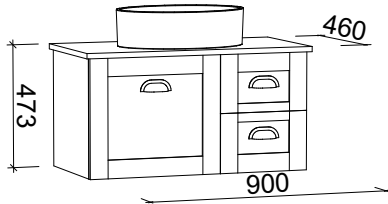

Victoria

GOLD INCLUSIONS

VICTORIA 900mm

Wall Hung

CABINET WITH	SKU	RRP
Alpha Ceramic Top	VIC-V-900-C-APH-W	$2,529
20mm SilkSurface Top with White Gloss Above Counter Ceramic Basin	VIC-V-900-C-SSA-W	$2,749
20mm SilkSurface Top with White Gloss Under Counter Ceramic Basin Left-hand Offset	VIC-V-900-L-SSU-W	$2,749
60mm SilkSurface Freedom Top with White Gloss Above Counter Ceramic Basin	VIC-V-900-C-FRA-W	$3,004
60mm SilkSurface Freedom Top with White Gloss Under Counter Ceramic Basin	VIC-V-900-C-FRU-W	$3,004
No Top	VIC-VCO-900-C-X-W	$2,265

Floor Standing