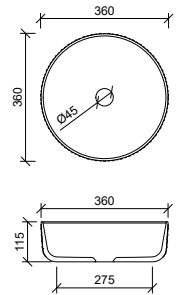

WG - White Gloss | **WM** - White Matte | **IM** - Ivory Matte | **BKM** - Black Matte | **ANT** - Anthracite | **GM** - Grey Matte | **LGM** - Light Grey Matte
PM - Pink Matte | **TPM** - Taupe Matte | **TRM** - Terracotta Matte | **BM** - Blue Matte | **MM** - Mint Matte | **BG** - Brushed Gold | **BN** - Brushed Nickel