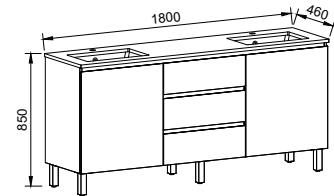

On Legs

CABINET WITH	SKU	RRP
20mm SilkSurface Top with White Gloss Above Counter Ceramic Basin	DAK-V-1800-D-SSA-L	$7,431
20mm SilkSurface Top with White Gloss Under Counter Ceramic Basin	DAK-V-1800-D-SSU-L	$7,431
No Top	DAK-VCO-1800-D-X-L	$4,080