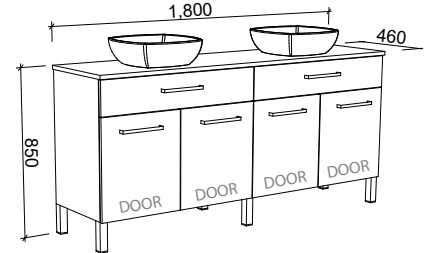

On Legs

CABINET WITH	SKU	RRP
20mm SilkSurface Top with White Gloss Above Counter Ceramic Basins	TAY-V-1800-D-SSA-L	$4,862
No Top	TAY-VCO-1800-D-X-L	$2,420