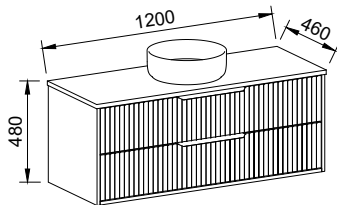

EMMETT 1200mm

Wall Hung

CABINET WITH	SKU	RRP
20mm SilkSurface Top with White Gloss Above Counter Ceramic Basin	EMM-V-1200-C-SSA-W	$3,328
No Top	EMM-VCO-1200-C-X-W	$2,305

Floor Standing