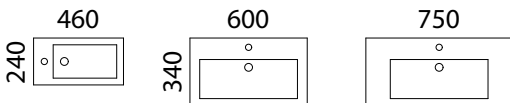

Ensuite

SILVER INCLUSIONS

A slim profile and elegant fascia panel provide style and storage for compact spaces.

Mounts: Wall hung, Floor standing, On legs

Tops: Ensuite (see page 238)

Cabinet Colours: Any woodgrain or painted finish (see pages 266 - 271)

Handles: All options including Fingerpull (see pages 252 - 257)

Routes: Flat panel as standard

01. Ensuite Vanity 460mm ENS-V-460-L-ENS-W $1,026
Cabinet Colour: Boston Oak *Vanity Top:* Ensuite Mineral Composite *Handles:* Black Duke T Bar

02. Ensuite Vanity 600mm ENS-V-600-C-ENS-W $1,356
Cabinet Colour: Powder Pink Satin *Vanity Top:* Ensuite Mineral Composite *Handles:* Fingerpull