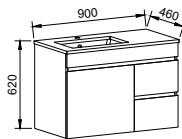

BARGO 900mm OFFSET BOWL

Wall Hung

CABINET WITH	SKU	RRP
Regal Mineral Composite Top Left-hand Offset	BAR-V-900-L-REG-W	$1,993
No Top Left-hand Offset	BAR-VCO-900-L-X-W	$1,600