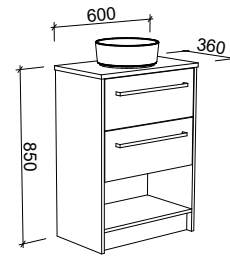

CABINET WITH	SKU	RRP
Urban Ceramic Top	KAR-V-600-C-URB-F	$2,147
20mm SilkSurface Top with White Gloss Above Counter Ceramic Basin	KAR-V-600-C-SSA-F	$2,515
20mm SilkSurface Top with White Gloss Ceramic Under Counter Basin	KAR-V-600-C-SSU-F	$2,515
No Top	KAR-VCO-600-C-X-F	$1,583