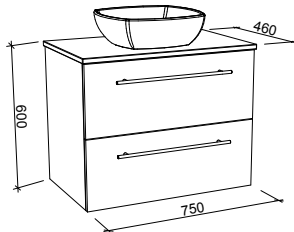

OXBOW 750mm

Wall Hung

CABINET WITH	SKU	RRP
Regal Mineral Composite Top	OXB-V-750-C-REG-W	$2,163
Stadium Mineral Composite Top	OXB-V-750-C-STD-W	$2,163
Alpha Ceramic Top	OXB-V-750-C-APH-W	$2,163
20mm SilkSurface Top with White Gloss Above Counter Ceramic Basin	OXB-V-750-C-SSA-W	$2,643
20mm SilkSurface Top with White Gloss Under Counter Ceramic Basin	OXB-V-750-C-SSU-W	$2,643
No Top	OXB-VCO-750-C-X-W	$1,664

Floor Standing