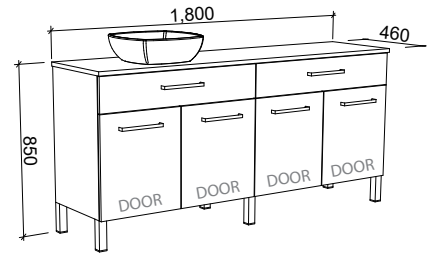

On Legs

CABINET WITH	SKU	RRP
20mm SilkSurface Top with White Gloss Above Counter Ceramic Basin Left-hand Offset	TAY-V-1800-L-SSA-L	$4,576
No Top Left-hand Offset	TAY-VCO-1800-L-X-L	$2,420

NOTE: Right-hand offset also available. Order by replacing -L- with -R- in the relevant SKU.