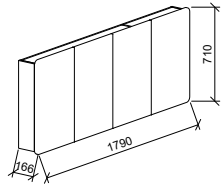

1790mm

SKU	RRP
COL-SC-1790-4-G	$2,274
COL-SC-1790-4-P	$2,403