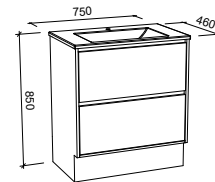

Floor Standing