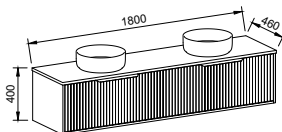

ELWOOD 1800mm DOUBLE BOWL

Wall Hung

CABINET WITH	SKU	RRP
20mm SilkSurface Top with White Gloss Above Counter Ceramic Basins	ELW-V-1800-D-SSA-W	$4,451
20mm SilkSurface Top with White Gloss Under Counter Ceramic Basins	ELW-V-1800-D-SSU-W	$4,741
No Top	ELW-VCO-1800-D-X-W	$2,201

Floor Standing