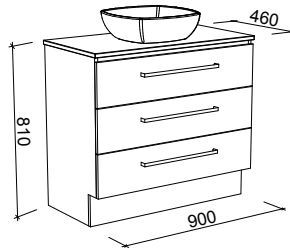

Floor Standing

CABINET WITH	SKU	RRP
20mm SilkSurface Top with White Gloss Above Counter Ceramic Basin	ASH-V-900-C-SSA-F	$4,177
No Top	ASH-VCO-900-C-X-F	$2,599