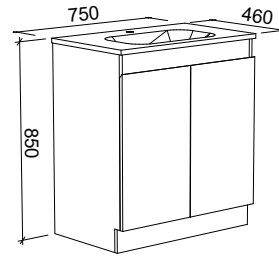

Rockford

SILVER INCLUSIONS

ROCKFORD 750mm

Wall Hung

CABINET WITH	SKU	RRP
Alpha Ceramic Top	RKF-V-750-C-APH-W	\$1,186
Haven Matte Dolomite Top	RKF-V-750-C-HVN-W	\$1,186
No Top	RKF-VCO-750-C-X-W	\$765

Floor Standing