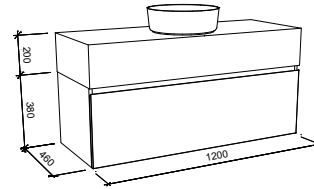

KINGSLEY 1200mm

Wall Hung

CABINET WITH	SKU	RRP
Alpha Ceramic Top	KIN-V-1200-C-APH-W	$1,944
Regal Mineral Composite Top	KIN-V-1200-C-REG-W	$1,944
Stadium Mineral Composite Top	KIN-V-1200-C-STD-W	$1,944
Haven Matte Dolomite Top	KIN-V-1200-C-HVN-W	$1,944
20mm SilkSurface Top with Above Counter White Gloss Ceramic Basin	KIN-V-1200-C-SSA-W	$2,624
20mm SilkSurface Top with Under Counter White Gloss Ceramic Basin	KIN-V-1200-C-SSU-W	$2,937
60mm SilkSurface Freedom Top with Above Counter White Gloss Ceramic Basin	KIN-V-1200-C-FRA-W	$2,883
60mm SilkSurface Freedom Top with Under Counter White Gloss Ceramic Basin	KIN-V-1200-C-FRU-W	$3,156
200mm SilkSurface Box Top with Above Counter White Gloss Ceramic Basin	KIN-V-1200-C-BXA-W	$4,001
200mm SilkSurface Box Top with Under Counter White Gloss Ceramic Basin	KIN-V-1200-C-BXU-W	$4,001
No Top	KIN-VCO-1200-C-X-W	$1,137

NOTE: Cabinet height will be 380mm on the Kingsley, regardless of top option.