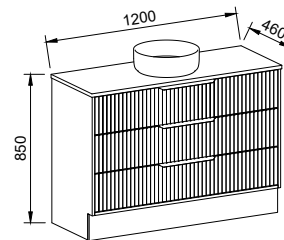

CABINET WITH	SKU	RRP
20mm SilkSurface Top with White Gloss Above Counter Ceramic Basin	EMM-V-1200-C-SSA-F	$4,270
No Top	EMM-VCO-1200-C-X-F	$3,253