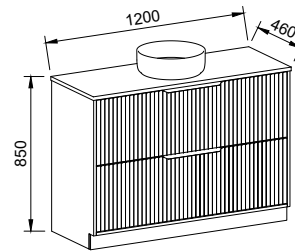

CABINET WITH	SKU	RRP
20mm SilkSurface Top with White Gloss Above Counter Ceramic Basin	ELW-V-1200-C-SSA-F	$4,058
20mm SilkSurface Top with White Gloss Under Counter Ceramic Basin	ELW-V-1200-C-SSU-F	$4,232
No Top	ELW-VCO-1200-C-X-F	$3,039