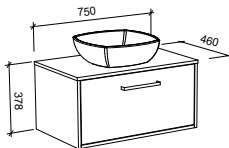

DELAWARE 750mm

Wall Hung

CABINET WITH	SKU	RRP
18mm Laminate Top with White Gloss Ceramic Above Counter Basin	DEL-V-750-C-LMA-W	$1,680
No Top	DEL-VCO-750-C-X-W	$1,043

Floor Standing