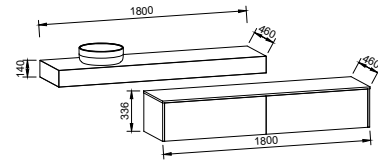

MILAN 1800mm OFFSET BOWL

Wall Hung

CABINET WITH	SKU	RRP
Complete Unit Left-hand Offset Including White Gloss Ceramic Above Counter Basin, Laminate Slab Top and Cabinet	MIL-V-1800-L-LMA-W	$4,930
Complete Unit Left-hand Offset Including White Gloss Ceramic Above Counter Basin, SilkSurface Top and Cabinet	MIL-V-1800-L-BAA-W	$5,297
Wall Hung Cabinet Only Left-hand Offset	MIL-VCO-1800-L-X-W	$2,413
Laminated Slab Top and Basin Only 1800 x 460 x 140 with mounting brackets Left-hand Offset Incl. White Gloss Ceramic Above Counter Basin	LMA-ST-1800-140-460-L	$2,789
SilkSurface Top and Basin Only 1800 x 460 x 140 with mounting brackets Left-hand Offset Incl. White Gloss Ceramic Above Counter Basin	BAA-ST-1800-140-460-L	$3,060

NOTE: Right-hand offset also available. Order by replacing -L- with -R- in the relevant SKU.

Ollie

SILVER INCLUSIONS

OLLIE 400mm OFFSET BOWL

Wall Hung

CABINET WITH	SKU	RRP
Nano Dolomite Top Left-hand Offset	OLL-V-400-L-NAN-W	$826
No Top Left-hand Offset	OLL-VCO-400-L-X-W	$434

NOTE: Side fingerpull standard unless specified otherwise. Please specify hinge side upon ordering. Right-hand offset also available. Order by replacing -L- with -R- in the relevant SKU.

Floor Standing

CABINET WITH	SKU	RRP
Nano Dolomite Top Left-hand Offset	OLL-V-400-L-NAN-F	$909
No Top Left-hand Offset	OLL-VCO-400-L-X-F	$488