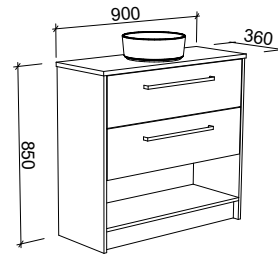

CABINET WITH	SKU	RRP
20mm SilkSurface Top with White Gloss Above Counter Ceramic Basin	KAR-V-900-C-SSA-F	$3,267
20mm SilkSurface Top with White Gloss Ceramic Under Counter Basin	KAR-V-900-C-SSU-F	$3,267
No Top	KAR-VCO-900-C-X-F	$1,923