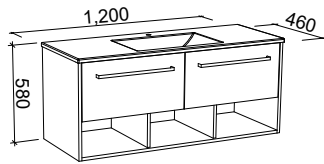

Kansas

GOLD INCLUSIONS

KANSAS 1200mm CENTRE BOWL

Wall Hung

CABINET WITH	SKU	RRP
Alpha Ceramic Top	KAN-V-1200-C-APH-W	\$2,707
Regal Mineral Composite Top	KAN-V-1200-C-REG-W	\$2,707
Haven Matte Dolomite Top	KAN-V-1200-C-HVN-W	\$2,707
20mm SilkSurface Top with White Gloss Above Counter Ceramic Basin	KAN-V-1200-C-SSA-W	\$3,357
20mm SilkSurface Top with White Gloss Under Counter Ceramic Basin	KAN-V-1200-C-SSU-W	\$3,357
No Top	KAN-VCO-1200-C-X-W	\$1,902