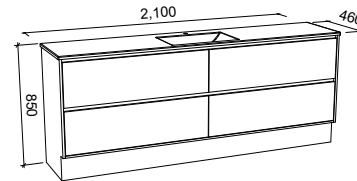

CABINET WITH	SKU	RRP
Regal Mineral Composite Top	GRA-V-2100-C-REG-F	$5,918
20mm SilkSurface Top with White Gloss Above Counter Ceramic Basin	GRA-V-2100-C-SSA-F	$5,379
20mm SilkSurface Top with White Gloss Under Counter Ceramic Basin	GRA-V-2100-C-SSU-F	$5,379
No Top	GRA-VCO-2100-C-X-F	$3,298