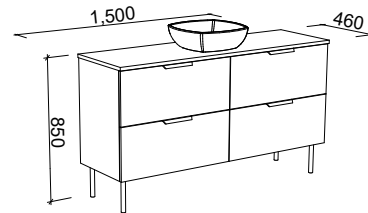

CABINET WITH	SKU	RRP
20mm SilkSurface Top with White Gloss Above Counter Ceramic Basin	SHC-V-1500-C-SSA-L	$5,616
20mm SilkSurface Top with White Gloss Under Counter Ceramic Basin	SHC-V-1500-C-SSU-L	$5,616
No Top	SHC-VCO-1500-C-X-L	$3,604