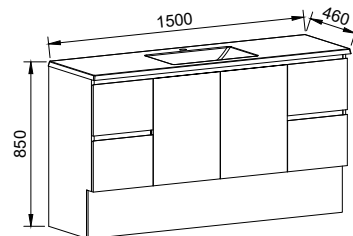

CABINET WITH	SKU	RRP
Regal Mineral Composite Top	CAR-V-1500-C-REG-F	$3,842
Stadium Mineral Composite Top	CAR-V-1500-C-STD-F	$3,842
Alpha Ceramic Top	CAR-V-1500-C-APH-F	$3,970
Haven Matte Dolomite Top	CAR-V-1500-C-HVN-F	$3,842
Grand Mineral Composite Top	CAR-V-1500-C-GND-F	$4,158
20mm SilkSurface Top with White Gloss Above Counter Ceramic Basin	CAR-V-1500-C-SSA-F	$4,559
20mm SilkSurface Top with White Gloss Under Counter Ceramic Basin	CAR-V-1500-C-SSU-F	$4,559
No Top	CAR-VCO-1500-C-X-F	$2,567