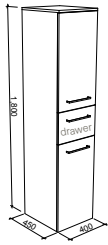

Tallboys Continued

FRASER

Wall Hung

SKU	RRP
FRS-TB-400-W-G	$1,890
FRS-TB-400-W-P	$2,154