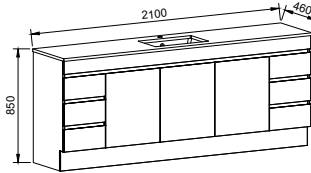

Floor Standing

CABINET WITH	SKU	RRP
Regal Mineral Composite Top	BAR-V-2100-C-REG-F	$6,078
20mm SilkSurface Top with White Gloss Above Counter Ceramic Basin	BAR-V-2100-C-SSA-F	$5,520
20mm SilkSurface Top with White Gloss Under Counter Ceramic Basin	BAR-V-2100-C-SSU-F	$5,520
No Top	BAR-VCO-2100-C-X-F	$3,281