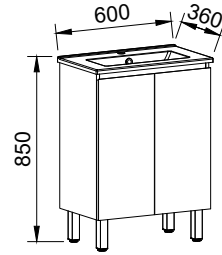

CABINET WITH	SKU	RRP
Urban Ceramic Top	FLOE-V-600-C-URB-L	$1,285
No Top	FLOE-VCO-600-C-X-L	$1,002