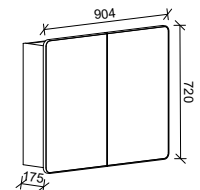

SKU	RRP
SHC-SC-900-D-G	$1,489

1200mm