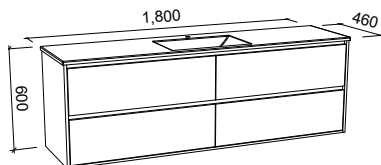

GRANGE 1800mm CENTRE BOWL

Wall Hung

CABINET WITH	SKU	RRP
Regal Mineral Composite Top	GRA-V-1800-C-REG-W	$4,506
20mm SilkSurface Top with White Gloss Above Counter Ceramic Basin	GRA-V-1800-C-SSA-W	$4,887
20mm SilkSurface Top with White Gloss Under Counter Ceramic Basin	GRA-V-1800-C-SSU-W	$4,887
No Top	GRA-VCO-1800-C-X-W	$2,895

Floor Standing