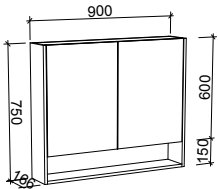

SKU	RRP
SAN-SC-900-D-G	$1,184
SAN-SC-900-D-P	$1,319

1050mm