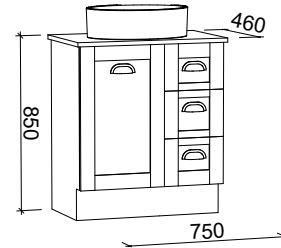

CABINET WITH	SKU	RRP
Alpha Ceramic Top	VIC-V-750-C-APH-F	$2,424
20mm SilkSurface Top with White Gloss Above Counter Ceramic Basin	VIC-V-750-C-SSA-F	$2,927
20mm SilkSurface Top with White Gloss Under Counter Ceramic Basin (2x doors only)	VIC-V-750-C-SSU-F	$2,927
60mm SilkSurface Freedom Top with White Gloss Above Counter Ceramic Basin	VIC-V-750-C-FRA-F	$3,105
60mm SilkSurface Freedom Top with White Gloss Under Counter Ceramic Basin	VIC-V-750-C-FRU-F	$3,105
No Top	VIC-VCO-750-C-X-F	$2,300
No Top (2x doors only)	VICU-VCO-750-C-X-F	$2,300