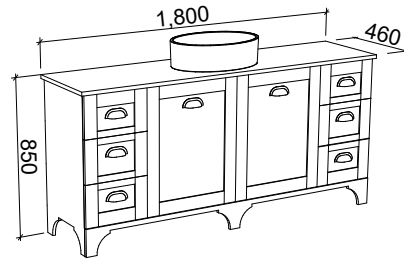

WINDSOR 1800mm CENTRE BOWL

Floor Standing

CABINET WITH	SKU	RRP
20mm SilkSurface Top with White Gloss Above Counter Ceramic Basin	WIN-V-1800-C-SSA-F	$5,167
20mm SilkSurface Top with White Gloss Under Counter Ceramic Basin	WIN-V-1800-C-SSU-F	$5,167
60mm SilkSurface Freedom Top with White Gloss Above Counter Ceramic Basin	WIN-V-1800-C-FRA-F	$5,784
60mm SilkSurface Freedom Top with White Gloss Under Counter Ceramic Basin	WIN-V-1800-C-FRU-F	$5,784
No Top	WIN-VCO-1800-C-X-F	$4,426