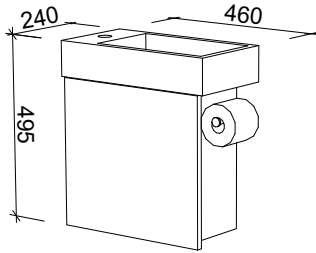

Theo

SILVER INCLUSIONS

THEO 460mm OFFSET BOWL

Wall Hung

CABINET WITH	SKU	RRP
Opal Mineral Composite Top Left-hand Offset	THE-V-460-L-OPA-W	$817
No Top Left-hand Offset	THE-VCO-460-L-X-W	$492

NOTE: Chrome rail supplied as standard. Black available upon request. Side fingerpull standard unless specified otherwise. Right-hand offset (taphole and hinge on the right) also available. Order by replacing -L- with -R- in the relevant SKU. Please specify hinge side upon ordering.

Victoria

GOLD INCLUSIONS