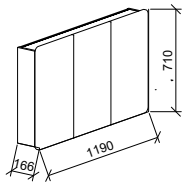

1190mm

SKU	RRP
COL-SC-1190-3-G	$1,608
COL-SC-1190-3-P	$1,737