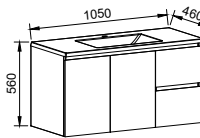

CARLO 1050mm

Wall Hung

CABINET WITH	SKU	RRP
Regal Mineral Composite Top	CAR-V-1050-C-REG-W	$2,408
Stadium Mineral Composite Top	CAR-V-1050-C-STD-W	$2,408
Grand Mineral Composite Top	CAR-V-1050-C-GND-W	$2,685
20mm SilkSurface Top with White Gloss Above Counter Ceramic Basin	CAR-V-1050-C-SSA-W	$3,165
20mm SilkSurface Top with White Gloss Under Counter Ceramic Basin	CAR-V-1050-C-SSU-W	$3,165
No Top	CAR-VCO-1050-C-X-W	$1,724