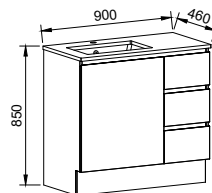

Floor Standing

CABINET WITH	SKU	RRP
20mm SilkSurface Top with White Gloss Above Counter Ceramic Basin Left-hand Offset	DAK-V-900-L-SSA-F	$4,224
20mm SilkSurface Top with White Gloss Under Counter Ceramic Basin Left-hand Offset	DAK-V-900-L-SSU-F	$4,224
No Top Left-hand Offset	DAK-VCO-900-L-X-F	$2,279