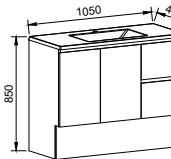

Floor Standing

CABINET WITH	SKU	RRP
Regal Mineral Composite Top	CAR-V-1050-C-REG-F	$2,623
Stadium Mineral Composite Top	CAR-V-1050-C-STD-F	$2,623
Grand Mineral Composite Top	CAR-V-1050-C-GND-F	$2,919
20mm SilkSurface Top with White Gloss Above Counter Ceramic Basin	CAR-V-1050-C-SSA-F	$3,380
20mm SilkSurface Top with White Gloss Under Counter Ceramic Basin	CAR-V-1050-C-SSU-F	$3,380
No Top	CAR-VCO-1050-C-X-F	$1,960