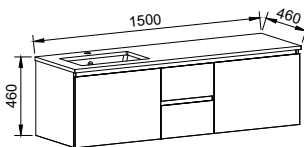

DAKOTA 1500mm OFFSET BOWL

Wall Hung