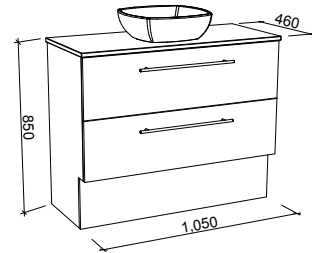

CABINET WITH	SKU	RRP
Regal Mineral Composite Top	OXB-V-1050-C-REG-F	$2,651
Stadium Mineral Composite Top	OXB-V-1050-C-STD-F	$2,651
20mm SilkSurface Top with White Gloss Above Counter Ceramic Basin	OXB-V-1050-C-SSA-F	$3,369
20mm SilkSurface Top with White Gloss Under Counter Ceramic Basin	OXB-V-1050-C-SSU-F	$3,369
No Top	OXB-VCO-1050-C-X-F	$2,156