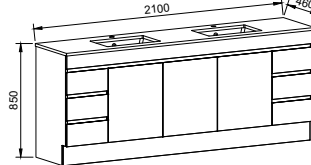

Floor Standing

CABINET WITH	SKU	RRP
Regal Mineral Composite Top	BAR-V-2100-D-REG-F	$6,413
20mm SilkSurface Top with White Gloss Above Counter Ceramic Basins	BAR-V-2100-D-SSA-F	$5,813
20mm SilkSurface Top with White Gloss Under Counter Ceramic Basins	BAR-V-2100-D-SSU-F	$5,813
No Top	BAR-VCO-2100-D-X-F	$3,281