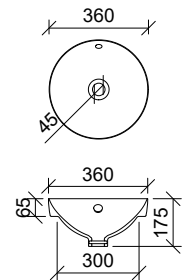

WG - White Gloss | **WM** - White Matte | **IM** - Ivory Matte | **BKM** - Black Matte | **ANT** - Anthracite | **GM** - Grey Matte | **LGM** - Light Grey Matte
PM - Pink Matte | **TPM** - Taupe Matte | **TRM** - Terracotta Matte | **BM** - Blue Matte | **MM** - Mint Matte | **BG** - Brushed Gold | **BN** - Brushed Nickel