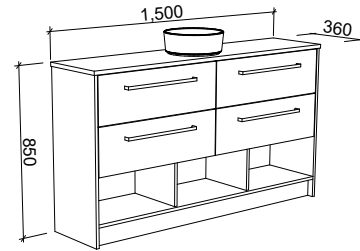

CABINET WITH	SKU	RRP
20mm SilkSurface Top with White Gloss Above Counter Ceramic Basin	KAR-V-1500-C-SSA-F	$5,272
20mm SilkSurface Top with White Gloss Ceramic Under Counter Basin	KAR-V-1500-C-SSU-F	$5,272
No Top	KAR-VCO-1500-C-X-F	$3,441