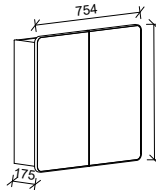

SKU	RRP
SHC-SC-750-D-G	$1,376

900mm