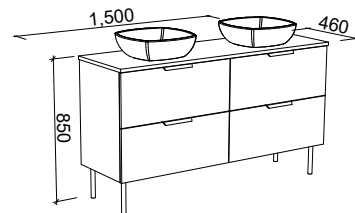

CABINET WITH	SKU	RRP
20mm SilkSurface Top with White Gloss Above Counter Ceramic Basins	SHC-V-1500-D-SSA-L	$6,136
20mm SilkSurface Top with White Gloss Under Counter Ceramic Basins	SHC-V-1500-D-SSU-L	$6,136
No Top	SHC-VCO-1500-D-X-L	$3,604