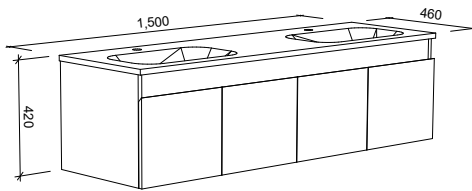

ROCKFORD 1500mm DOUBLE BOWL

Wall Hung

CABINET WITH	SKU	RRP
Alpha Ceramic Top	RKF-V-1500-D-APH-W	\$2,212
Haven Matte Dolomite Top	RKF-V-1500-D-HVN-W	\$2,212
No Top	RKF-VCO-1500-D-X-W	\$1,498

Floor Standing