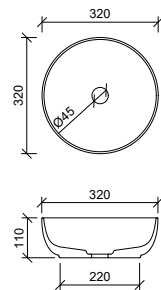

With overflow and tap landing. 32mm waste.

WG ICN-BS-420-WG-S | \$246

Iconic 500 White

With overflow and tap landing. 32mm waste.

WG ICN-BS-500-WG-S | \$246

Jessie White*

32mm waste.

WG JES-BS-320-WG-S | \$246
WM JES-BS-320-WM-U | \$407