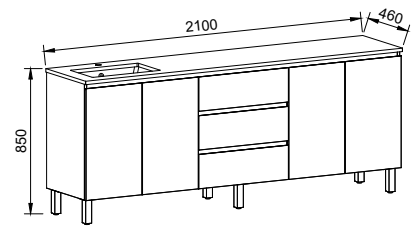

On Legs

CABINET WITH	SKU	RRP	CABINET WITH	SKU	RRP	CABINET WITH	SKU	RRP
20mm SilkSurface Top with White Gloss Above Counter Ceramic Basin Left-hand Offset	DAK-V-2100-L-SSA-W	$7,185	20mm SilkSurface Top with White Gloss Above Counter Ceramic Basin Left-hand Offset	DAK-V-2100-L-SSA-F	$7,747	20mm SilkSurface Top with White Gloss Above Counter Ceramic Basin Left-hand Offset	DAK-V-2100-L-SSA-L	$7,844
20mm SilkSurface Top with White Gloss Under Counter Ceramic Basin Left-hand Offset	DAK-V-2100-L-SSU-W	$7,185	20mm SilkSurface Top with White Gloss Under Counter Ceramic Basin Left-hand Offset	DAK-V-2100-L-SSU-F	$7,747	20mm SilkSurface Top with White Gloss Under Counter Ceramic Basin Left-hand Offset	DAK-V-2100-L-SSU-L	$7,844
No Top Left-hand Offset	DAK-VCO-2100-L-X-W	$3,833	No Top Left-hand Offset	DAK-VCO-2100-L-X-F	$4,403	No Top Left-hand Offset	DAK-VCO-2100-L-X-L	$4,500

NOTE: Right-hand offset also available. Order by replacing -L- with -R- in the relevant SKU.