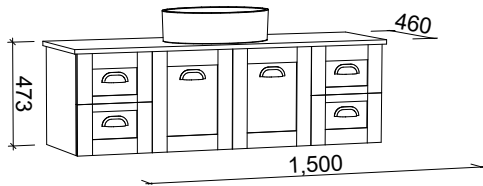

Victoria

GOLD INCLUSIONS

VICTORIA 1500mm CENTRE BOWL

Wall Hung

CABINET WITH	SKU	RRP
Alpha Ceramic Top	VIC-V-1500-C-APH-W	\$3,686
20mm SilkSurface Top with White Gloss Above Counter Ceramic Basin	VIC-V-1500-C-SSA-W	\$4,020
20mm SilkSurface Top with White Gloss Under Counter Ceramic Basin	VIC-V-1500-C-SSU-W	\$4,020
60mm SilkSurface Freedom Top with White Gloss Above Counter Ceramic Basin	VIC-V-1500-C-FRA-W	\$4,528
60mm SilkSurface Freedom Top with White Gloss Under Counter Ceramic Basin	VIC-V-1500-C-FRU-W	\$4,528
No Top	VIC-VCO-1500-C-X-W	\$3,037