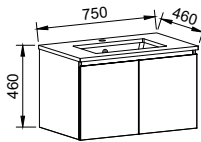

NOTE: Please confirm hinge side when ordering.

DAKOTA 750mm

Wall Hung

CABINET WITH	SKU	RRP
20mm SilkSurface Top with White Gloss Above Counter Ceramic Basin	DAK-V-750-C-SSA-W	\$2,929
20mm SilkSurface Top with White Gloss Under Counter Ceramic Basin	DAK-V-750-C-SSU-W	\$2,929
No Top	DAK-VCO-750-C-X-W	\$1,519