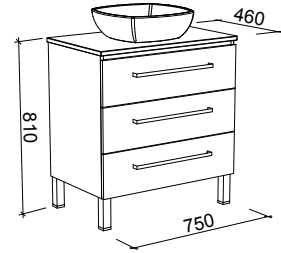

On Legs

CABINET WITH	SKU	RRP
20mm SilkSurface Top with White Gloss Above Counter Ceramic Basin	ASH-V-750-C-SSA-L	$3,963
No Top	ASH-VCO-750-C-X-L	$2,608