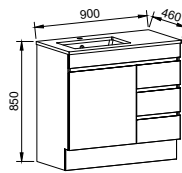

Floor Standing

CABINET WITH	SKU	RRP
Regal Mineral Composite Top Left-hand Offset	BAR-V-900-L-REG-F	$2,158
No Top Left-hand Offset	BAR-VCO-900-L-X-F	$1,756