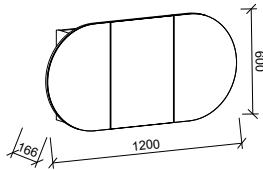

SKU	RRP
BAL-SC-1200-3-G	$1,371
BAL-SC-1200-3-P	$1,507

1500mm