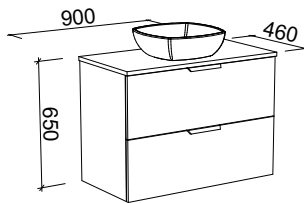

SUTHERLAND HOUSE 900mm

Wall Hung

CABINET WITH	SKU	RRP
20mm SilkSurface Top with White Gloss Above Counter Ceramic Basin	SHC-V-900-C-SSA-W	$3,769
20mm SilkSurface Top with White Gloss Under Counter Ceramic Basin	SHC-V-900-C-SSU-W	$3,769
No Top	SHC-VCO-900-C-X-W	$2,466