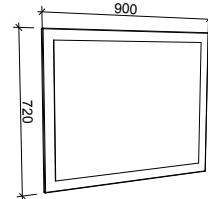

900mm

SKU	RRP
MIA-M-900-720	$671

MIAMI CLASSIC†

1050mm