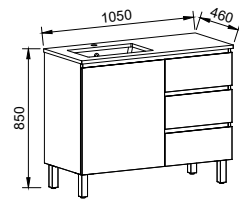

NOTE: Right-hand offset also available. Order by replacing -L- with -R- in the relevant SKU.

Dakota

PLATINUM INCLUSIONS

DAKOTA 1050mm OFFSET BOWL

Wall Hung

Floor Standing

On Legs

CABINET WITH	SKU	RRP	CABINET WITH	SKU	RRP	CABINET WITH	SKU	RRP
20mm SilkSurface Top with White Gloss Above Counter Ceramic Basin Left-hand Offset	DAK-V-1050-L-SSA-W	\$4,470	20mm SilkSurface Top with White Gloss Above Counter Ceramic Basin Left-hand Offset	DAK-V-1050-L-SSA-F	\$4,822	20mm SilkSurface Top with White Gloss Above Counter Ceramic Basin Left-hand Offset	DAK-V-1050-L-SSA-L	\$4,898
20mm SilkSurface Top with White Gloss Under Counter Ceramic Basin Left-hand Offset	DAK-V-1050-L-SSU-W	\$4,470	20mm SilkSurface Top with White Gloss Under Counter Ceramic Basin Left-hand Offset	DAK-V-1050-L-SSU-F	\$4,822	20mm SilkSurface Top with White Gloss Under Counter Ceramic Basin Left-hand Offset	DAK-V-1050-L-SSU-L	\$4,898
No Top Left-hand Offset	DAK-VCO-1050-L-X-W	\$2,299	No Top Left-hand Offset	DAK-VCO-1050-L-X-F	\$2,667	No Top Left-hand Offset	DAK-VCO-1050-L-X-L	\$2,745