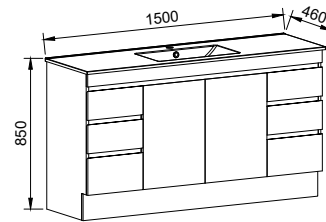

Floor Standing

CABINET WITH	SKU	RRP
Alpha Ceramic Top	IND-V-1500-C-APH-F	\$3,920
No Top	IND-VCO-1500-C-X-F	\$2,372

INDIANA 1500mm DOUBLE BOWL

Wall Hung

CABINET WITH	SKU	RRP
Alpha Ceramic Top	IND-V-1500-D-APH-W	\$3,860
No Top	IND-VCO-1500-D-X-W	\$2,155