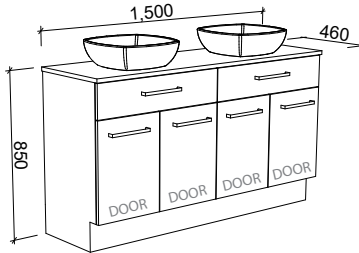

TAYLOR 1500mm DOUBLE BOWL

Wall Hung

CABINET WITH	SKU	RRP
20mm SilkSurface Top with White Gloss Above Counter Ceramic Basins	TAY-V-1500-D-SSA-W	\$4,001
No Top	TAY-VCO-1500-D-X-W	\$1,665

Floor Standing

CABINET WITH	SKU	RRP
20mm SilkSurface Top with White Gloss Above Counter Ceramic Basins	TAY-V-1500-D-SSA-F	\$4,386
No Top	TAY-VCO-1500-D-X-F	\$2,058