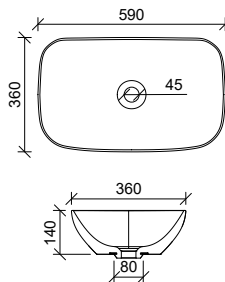

Chase White

Offset or wall mounted tapware required. 32mm waste.

WG CHA-BS-400-WG-S | \$246
WM CHA-BS-400-WM-U | \$407

Delilah White

32mm waste.

WG DEL-BS-590-WG-S | \$246

Diamond White

32mm waste.