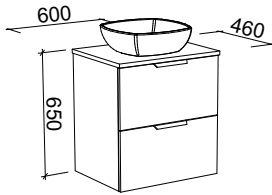

SUTHERLAND HOUSE 600mm

Wall Hung

CABINET WITH	SKU	RRP
20mm SilkSurface Top with White Gloss Above Counter Ceramic Basin	SHC-V-600-C-SSA-W	$3,267
20mm SilkSurface Top with White Gloss Under Counter Ceramic Basin	SHC-V-600-C-SSU-W	$3,267
No Top	SHC-VCO-600-C-X-W	$2,072