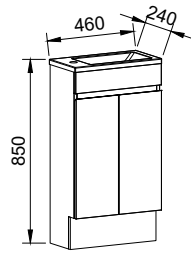

Floor Standing