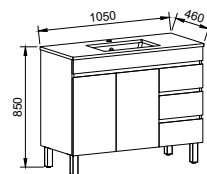

On Legs

CABINET WITH	SKU	RRP
Regal Mineral Composite Top	BAR-V-1050-C-REG-L	$2,693
Grand Mineral Composite Top	BAR-V-1050-C-GND-L	$2,985
20mm SilkSurface Top with White Gloss Above Counter Ceramic Basin	BAR-V-1050-C-SSA-L	$3,468
20mm SilkSurface Top with White Gloss Under Counter Ceramic Basin	BAR-V-1050-C-SSU-L	$3,468
No Top	BAR-VCO-1050-C-X-L	$2,050