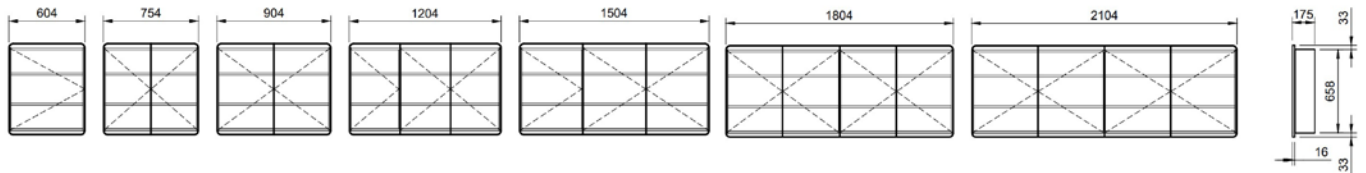

Sutherland House Shaving Cabinet

An elegant framed piece, detailed with radiused corners and an internal oak interior trim.

- Semi recessed option available upon request

Cabinet Colours: Any painted finish

01. Sutherland House Shaving Cabinet 600mm SHC-SC-600-S-G $1,270
Cabinet Colour: Olive Satin

02. Sutherland House Shaving Cabinet 1200mm SHC-SC-1200-3-G $1,708
Cabinet Colour: Olive Satin

03. Sutherland House Shaving Cabinet 1200mm SHC-SC-1200-3-G $1,708
Cabinet Colour: White Satin Upgrades: Hairdryer Storage and Powerpoint SHC-OPT-S-DRYER ADD $196 |
Storage Queen Amber Shaver Storage System SHC-OPT-S-AMBER-D3 ADD $228