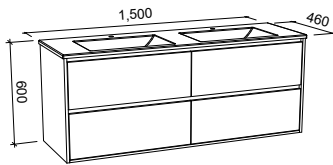

GRANGE 1500mm DOUBLE BOWL

Wall Hung

CABINET WITH	SKU	RRP
Alpha Ceramic Top	GRA-V-1500-D-APH-W	$4,318
Regal Mineral Composite Top	GRA-V-1500-D-REG-W	$4,191
Haven Matte Dolomite Top	GRA-V-1500-D-HVN-W	$4,191
20mm SilkSurface Top with White Gloss Above Counter Ceramic Basins	GRA-V-1500-D-SSA-W	$4,850
20mm SilkSurface Top with White Gloss Under Counter Ceramic Basins	GRA-V-1500-D-SSU-W	$4,850
No Top	GRA-VCO-1500-D-X-W	$2,687

Floor Standing