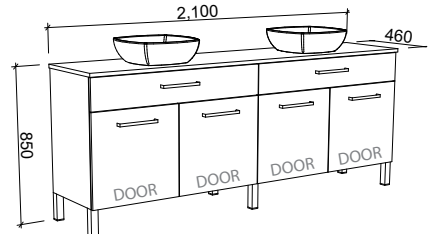

On Legs

CABINET WITH	SKU	RRP
20mm SilkSurface Top with White Gloss Above Counter Ceramic Basins	TAY-V-2100-D-SSA-L	$5,170
No Top	TAY-VCO-2100-D-X-L	$2,612