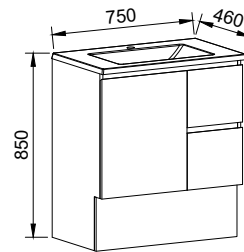

CABINET WITH	SKU	RRP
Regal Mineral Composite Top	CAR-V-750-C-REG-F	$2,134
Stadium Mineral Composite Top	CAR-V-750-C-STD-F	$2,134
Alpha Ceramic Top	CAR-V-750-C-APH-F	$2,134
Haven Matte Dolomite Top	CAR-V-750-C-HVN-F	$2,134
Grand Mineral Composite Top	CAR-V-750-C-GND-F	$2,350
20mm SilkSurface Top with White Gloss Above Counter Ceramic Basin	CAR-V-750-C-SSA-F	$2,633
20mm SilkSurface Top with White Gloss Under Counter Ceramic Basin	CAR-V-750-C-SSU-F	$2,633
No Top	CAR-VCO-750-C-X-F	$1,623