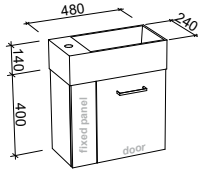

Frankie

SILVER INCLUSIONS

FRANKIE 480mm OFFSET BOWL

Wall Hung