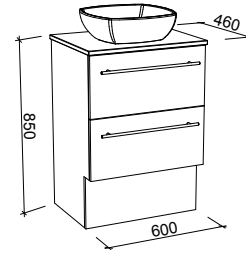

CABINET WITH	SKU	RRP
Regal Mineral Composite Top	OXB-V-600-C-REG-F	$2,262
Stadium Mineral Composite Top	OXB-V-600-C-STD-F	$2,262
Alpha Ceramic Top	OXB-V-600-C-APH-F	$2,262
20mm SilkSurface Top with White Gloss Above Counter Ceramic Basin	OXB-V-600-C-SSA-F	$2,678
20mm SilkSurface Top with White Gloss Under Counter Ceramic Basin	OXB-V-600-C-SSU-F	$2,678
No Top	OXB-VCO-600-C-X-F	$1,699