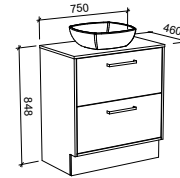

CABINET WITH	SKU	RRP
18mm Laminate Top with White Gloss Ceramic Above Counter Basin	DEL-V-750-C-LMA-F	$2,090
No Top	DEL-VCO-750-C-X-F	$1,455