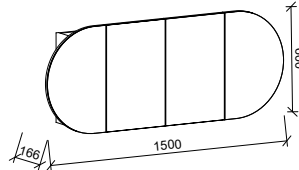

SKU	RRP
BAL-SC-1500-4-G	$1,718
BAL-SC-1500-4-P	$1,852