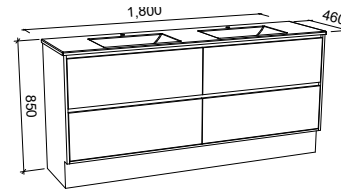

CABINET WITH	SKU	RRP
Regal Mineral Composite Top	GRA-V-1800-D-REG-F	$4,885
20mm SilkSurface Top with White Gloss Above Counter Ceramic Basins	GRA-V-1800-D-SSA-F	$5,309
20mm SilkSurface Top with White Gloss Under Counter Ceramic Basins	GRA-V-1800-D-SSU-F	$5,309
No Top	GRA-VCO-1800-D-X-F	$3,046