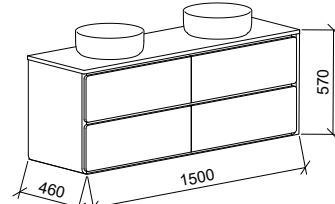

COLBY 1500mm DOUBLE BOWL

Wall Hung

CABINET WITH	SKU	RRP
20mm SilkSurface Top with White Gloss Above Counter Ceramic Basins	COL-V-1500-D-SSA-W	\$3,924
20mm SilkSurface Top with White Gloss Under Counter Ceramic Basins	COL-V-1500-D-SSU-W	\$4,529
No Top	COL-VCO-1500-D-X-W	\$2,862