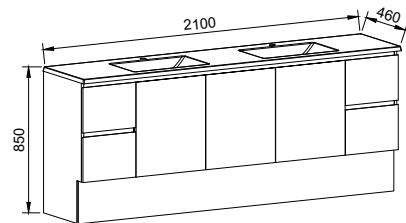

CABINET WITH	SKU	RRP
Regal Mineral Composite Top	CAR-V-2100-D-REG-F	$6,416
20mm SilkSurface Top with White Gloss Above Counter Ceramic Basins	CAR-V-2100-D-SSA-F	$5,896
20mm SilkSurface Top with White Gloss Under Counter Ceramic Basins	CAR-V-2100-D-SSU-F	$5,896
No Top	CAR-VCO-2100-D-X-F	$3,274