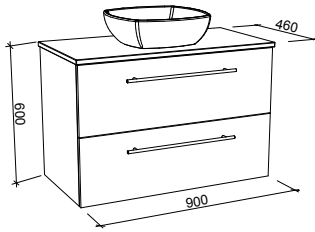

Oxbow

GOLD INCLUSIONS

OXBOW 900mm

Wall Hung

CABINET WITH	SKU	RRP
Regal Mineral Composite Top	OXB-V-900-C-REG-W	$2,234
Stadium Mineral Composite Top	OXB-V-900-C-STD-W	$2,234
Alpha Ceramic Top	OXB-V-900-C-APH-W	$2,234
20mm SilkSurface Top with White Gloss Above Counter Ceramic Basin	OXB-V-900-C-SSA-W	$2,997
20mm SilkSurface Top with White Gloss Under Counter Ceramic Basin	OXB-V-900-C-SSU-W	$2,997
No Top	OXB-VCO-900-C-X-W	$1,767

Floor Standing