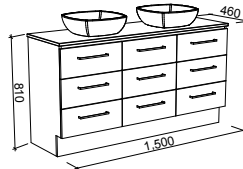

Floor Standing

CABINET WITH	SKU	RRP
20mm SilkSurface Top with White Gloss Above Counter Ceramic Basins	ASH-V-1500-D-SSA-F	$6,467
No Top	ASH-VCO-1500-D-X-F	$3,750