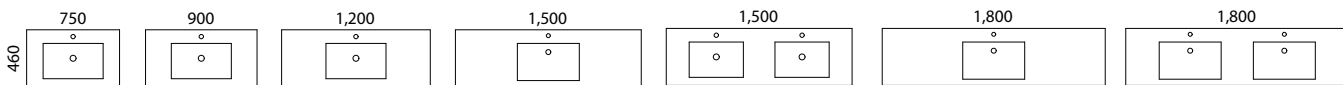

Stacked drawers accented with fluted fronts make for a striking statement.

Mounts:	Wall hung, Floor standing
Tops:	20mm SilkSurface slab top with above counter basin/s (see page 238)
Cabinet Colours:	Coastal Oak, Prime Oak, Boston Oak, Tassie Oak, Florentine Walnut, Bottega Oak, or any painted finish (see pages 266 - 271)
Handles:	350mm in Loft, Ova, or Wave (see pages 255 - 257)
Routes:	Apollo Painted and Woodgrain, Dockland Painted and Woodgrain (see page 228)

- **01. Emmett Vanity 900mm** EMM-V-900-C-SSA-F $3,504
  Cabinet Colour: Tassie Oak *Route:* Apollo Woodgrain *Vanity Top:* Lustra Silk SilkSurface *Basin:* White Matte Enchant Ceramic
  Handles: Black 350mm Ova *Upgrade:* Basin Colour UPG-OPT-BASCOLOUR ADD $161
- **02. Emmett Vanity 1500mm** EMM-V-1500-D-SSA-W $4,561
  Cabinet Colour: White Satin *Route:* Apollo Painted *Vanity Top:* Bianco Pearl SilkSurface *Basins:* White Gloss Allure Ceramic
  Handles: Brushed Gold 350mm Wave
- **03. Emmett Vanity 1200mm** EMM-V-1200-C-SSA-W $3,328
  Cabinet Colour: Prime Oak *Route:* Dockland Woodgrain *Vanity Top:* Organica SilkSurface *Basin:* White Gloss Myrtle Ceramic
  Handles: Gunmetal 350mm Loft