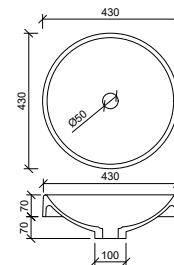

Corrida Inset White

Offset or wall mounted tapware required. 40mm waste.

WG COR-BS-430-WG-U | $407