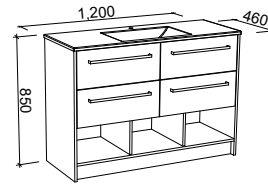

CABINET WITH	SKU	RRP
Alpha Ceramic Top	KAN-V-1200-C-APH-F	$3,612
Regal Mineral Composite Top	KAN-V-1200-C-REG-F	$3,612
Haven Matte Dolomite Top	KAN-V-1200-C-HVN-F	$3,612
20mm SilkSurface Top with White Gloss Above Counter Ceramic Basin	KAN-V-1200-C-SSA-F	$4,262
20mm SilkSurface Top with White Gloss Under Counter Ceramic Basin	KAN-V-1200-C-SSU-F	$4,262
No Top	KAN-VCO-1200-C-X-F	$2,853