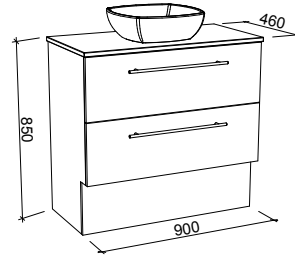

CABINET WITH	SKU	RRP
Regal Mineral Composite Top	OXB-V-900-C-REG-F	$2,448
Stadium Mineral Composite Top	OXB-V-900-C-STD-F	$2,448
Alpha Ceramic Top	OXB-V-900-C-APH-F	$2,448
20mm SilkSurface Top with White Gloss Above Counter Ceramic Basin	OXB-V-900-C-SSA-F	$3,182
20mm SilkSurface Top with White Gloss Under Counter Ceramic Basin	OXB-V-900-C-SSU-F	$3,182
No Top	OXB-VCO-900-C-X-F	$1,968