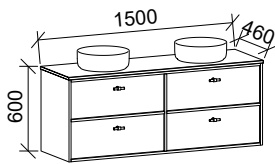

TARO 1500mm DOUBLE BOWL

Wall Hung

CABINET WITH	SKU	RRP
20mm SilkSurface Top with White Gloss Above Counter Ceramic Basins	TAR-V-1500-D-SSA-W	$4,897
No Top	TAR-VCO-1500-D-X-W	$2,714

Floor Standing