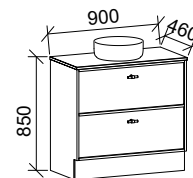

CABINET WITH	SKU	RRP
20mm SilkSurface Top with White Gloss Above Counter Ceramic Basin	TAR-V-900-C-SSA-F	$3,115
No Top	TAR-VCO-900-C-X-F	$1,731