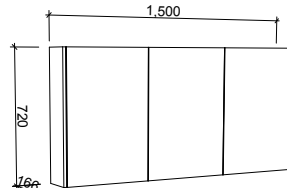

1500mm

SKU	RRP
DEN-SC-1500-3-G	$1,385
DEN-SC-1500-3-P	$1,522