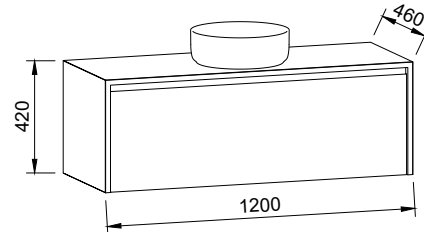

AINSWORTH 1200mm

Wall Hung

CABINET WITH	SKU	RRP
20mm SilkSurface Top with White Gloss Above Counter Ceramic Basin	AIN-V-1200-C-SSA-W	$3,868
20mm SilkSurface Top with White Gloss Under Counter Ceramic Basin	AIN-V-1200-C-SSU-W	$3,868

NOTE: Left and right-hand offsets also available.
Order by replacing -C- with -L- or -R- in the relevant SKU.