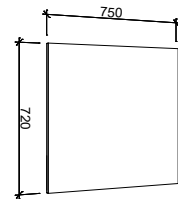

SKU	RRP
GEO-M-750-720	$584

NOTE: Lighting not included in mirror pricing. All mirrors are copper free. Refer to page 234 for options and pricing. *White satin edging unless specified otherwise. [†]Painted frame only. [‡]Backing will match frame colour unless specified otherwise. White backing standard with lighting option.