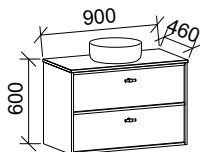

TARO 900mm

Wall Hung

CABINET WITH	SKU	RRP
20mm SilkSurface Top with White Gloss Above Counter Ceramic Basin	TAR-V-900-C-SSA-W	$3,014
No Top	TAR-VCO-900-C-X-W	$1,624

Floor Standing