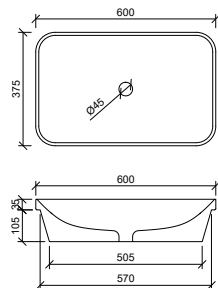

Myrtle Continued

32mm waste.

Black Matte
BKM MYR-BS-550-BKM-U | $407

Oval Flute White

32mm waste.

WG OVF-BS-490-WG-S | $246
WM OVF-BS-490-WM-U | $407

Quill White

Offset or wall mounted tapware required. 32mm waste.

WG QUI-BS-600-WG-S | $246

Rose White*

32mm waste.

WG ROS-BS-320-WG-S | $246

Addison Inset White

Offset or wall mounted tapware required. 32mm waste.

WG ADD-BS-400-WG-S | $246
WM ADD-BS-400-WM-U | $407

Arcade Inset White

Offset or wall mounted tapware required. 32mm waste.

WG ARC-BS-400-WG-S | $246

George Inset White

Offset or wall mounted tapware required. 32mm waste.

WG GEO-BS-600-WG-S | $246
WM GEO-BS-600-WM-U | $407

Henry Inset White

32mm waste.

WG HEN-BS-360-WG-S | $246

WG - White Gloss | **WM** - White Matte | **IM** - Ivory Matte | **BKM** - Black Matte | **ANT** - Anthracite | **GM** - Grey Matte | **LGM** - Light Grey Matte
PM - Pink Matte | **TPM** - Taupe Matte | **TRM** - Terracotta Matte | **BM** - Blue Matte | **MM** - Mint Matte | **BG** - Brushed Gold | **BN** - Brushed Nickel