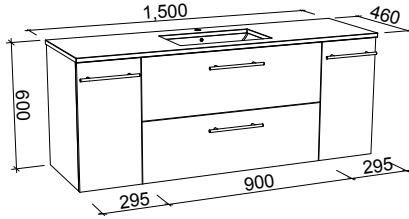

MARSHALL 1500mm CENTRE BOWL

Wall Hung

CABINET WITH	SKU	RRP
20mm SilkSurface Top with White Gloss Above Counter Ceramic Basin	MAR-V-1500-C-SSA-W	$4,057
20mm SilkSurface Top with White Gloss Under Counter Ceramic Basin	MAR-V-1500-C-SSU-W	$4,057
No Top	MAR-VCO-1500-C-X-W	$2,272

Floor Standing