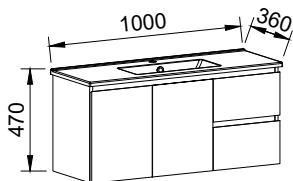

FLORIDA ENSUITE 1000mm

Wall Hung