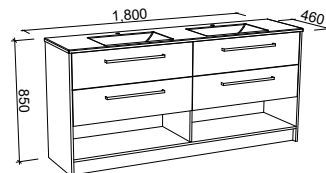

CABINET WITH	SKU	RRP
Regal Mineral Composite Top	KAN-V-1800-D-REG-F	$5,636
20mm SilkSurface Top with White Gloss Above Counter Ceramic Basins	KAN-V-1800-D-SSA-F	$6,083
20mm SilkSurface Top with White Gloss Under Counter Ceramic Basins	KAN-V-1800-D-SSU-F	$6,083
No Top	KAN-VCO-1800-D-X-F	$3,848