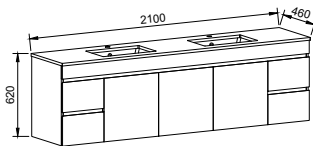

BARGO 2100mm DOUBLE BOWL

Wall Hung

CABINET WITH	SKU	RRP
Regal Mineral Composite Top	BAR-V-2100-D-REG-W	$6,137
20mm SilkSurface Top with White Gloss Above Counter Ceramic Basins	BAR-V-2100-D-SSA-W	$5,521
20mm SilkSurface Top with White Gloss Under Counter Ceramic Basins	BAR-V-2100-D-SSU-W	$5,521
No Top	BAR-VCO-2100-D-X-W	$2,985