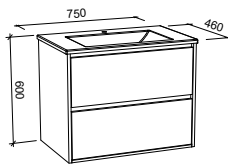

GRANGE 750mm

Wall Hung