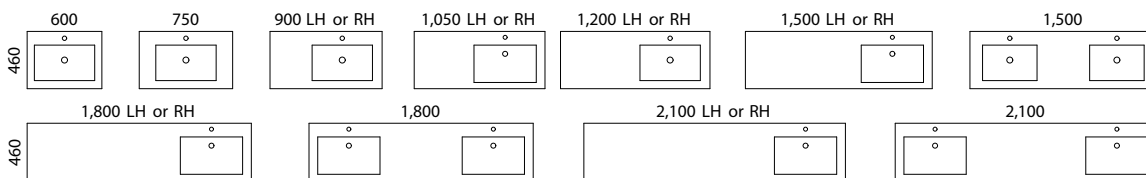

01.

02.

01. Dakota Vanity 900mm DAK-V-900-L-SSU-W $3,888

Cabinet Colour: Natural Walnut *Vanity Top:* Star Dust SilkSurface *Basin:* White Gloss Oval Under Counter Ceramic
Handles: Brushed Gold 202mm Knurled Bar

02. Dakota Vanity 1500mm DAK-V-1500-R-SSU-W $5,387

Cabinet Colour: Olive Satin *Vanity Top:* White Crystal Boulder *Basin:* White Gloss Bodhi Under Counter Mineral Composite
Handles: Chrome 178mm Solid Lip *Upgrade:* Mineral Composite Basin UPG-OPT-BASCOLOUR ADD $161