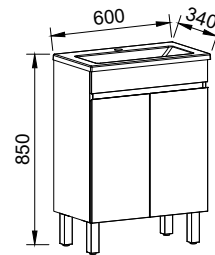

On Legs

CABINET WITH	SKU	RRP	CABINET WITH	SKU	RRP	CABINET WITH	SKU	RRP
Ensuite Mineral Composite Top	ENS-V-600-C-ENS-W	$1,356	Ensuite Mineral Composite Top	ENS-V-600-C-ENS-F	$1,471	Ensuite Mineral Composite Top	ENS-V-600-C-ENS-L	$1,607
No Top	ENS-VCO-600-C-X-W	$886	No Top	ENS-VCO-600-C-X-F	$997	No Top	ENS-VCO-600-C-X-L	$1,087