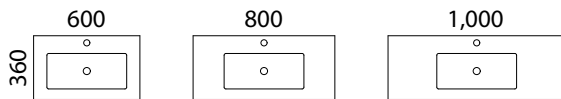

Florida Ensuite

SILVER INCLUSIONS

Refined and compact, this vanity maximises storage solutions for small spaces.

Mounts: Wall hung, Floor standing, On legs

Tops: Urban (see page 238)

Cabinet Colours: Any woodgrain or painted finish (see pages 266 - 271)

Handles: All options including Fingerpull (see pages 252 - 257)

Routes: Flat panel as standard

01. Florida Ensuite Vanity 800mm FLOE-V-800-C-URB-L $1,578

Cabinet Colour: Prime Oak *Vanity Top:* Urban Ceramic *Handles:* Brushed Gold 200mm Ova *Legs:* Brushed Gold Angled

02. Florida Ensuite Vanity 600mm FLOE-V-600-C-URB-W $961

Cabinet Colour: Navy Blue Satin *Vanity Top:* Urban Ceramic *Handles:* Chrome Duke T Bar

Upgrade: Under Cabinet Vanity Lighting LED-L-UNDERCAB-V ADD $436