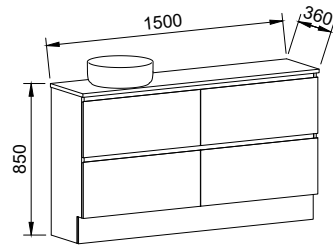

CABINET WITH	SKU	RRP
20mm SilkSurface Top with White Gloss Above Counter Ceramic Basin Left-hand Offset	BIL-V-1500-L-SSA-F	$4,253
20mm SilkSurface Top with White Gloss Under Counter Ceramic Basin Left-hand Offset	BIL-V-1500-L-SSU-F	$4,253
No Top Left-hand Offset	BIL-VCO-1500-L-X-F	$2,454

NOTE: Right-hand offset also available. Order by replacing -L- with -R- in the relevant SKU. Centre bowl available on request.