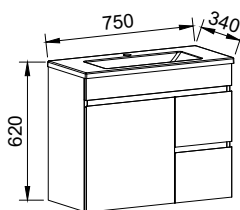

ENSUITE 750mm

Wall Hung