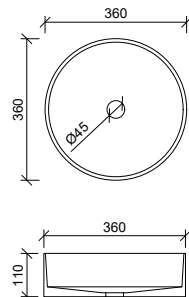

Stainless Steel Basins

Luxe Brushed Gold

BG LUX-BS-360-BG-U | $702
(Including 32mm waste)