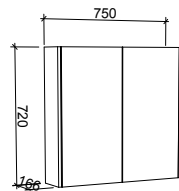

750mm

SKU	RRP
DEN-SC-750-D-G	$870
DEN-SC-750-D-P	$1,007