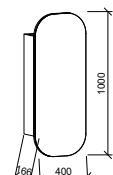

SKU	RRP
HAV-SC-900-S-G	\$1,200
HAV-SC-900-S-P	\$1,278

JAZZ ARCH

400mm*

SKU	RRP
JZA-SC-400-S-G	\$1,049
JZA-SC-400-S-P	\$1,109

Shaving Cabinets Continued

JAZZ ARCH CONTINUED

600mm*		900mm		1200mm		1500mm	
							
SKU	RRP	SKU	RRP	SKU	RRP	SKU	RRP
JZA-SC-600-S-G	\$1,266	JZA-SC-900-D-G	\$1,333	JZA-SC-1200-3-G	\$1,559	JZA-SC-1500-3-G	\$1,917
JZA-SC-600-S-P	\$1,332	JZA-SC-900-D-P	\$1,468	JZA-SC-1200-3-P	\$1,694	JZA-SC-1500-3-P	\$2,052