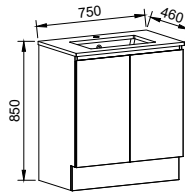

Floor Standing

CABINET WITH	SKU	RRP
20mm SilkSurface Top with White Gloss Above Counter Ceramic Basin	DAK-V-750-C-SSA-F	$3,228
20mm SilkSurface Top with White Gloss Under Counter Ceramic Basin	DAK-V-750-C-SSU-F	$3,228
No Top	DAK-VCO-750-C-X-F	$1,831