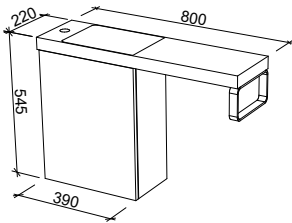

OSCAR 800mm TOP / 390mm CABINET

Wall Hung