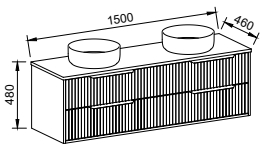

EMMETT 1500mm DOUBLE BOWL

Wall Hung

CABINET WITH	SKU	RRP
20mm SilkSurface Top with White Gloss Above Counter Ceramic Basins	EMM-V-1500-D-SSA-W	$4,561
No Top	EMM-VCO-1500-D-X-W	$3,163

Floor Standing