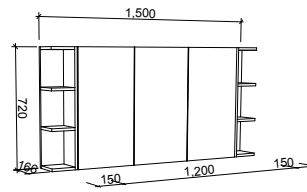

SKU	RRP
BOS-SC-1500-3-G	$1,702
BOS-SC-1500-3-P	$1,839

1800mm