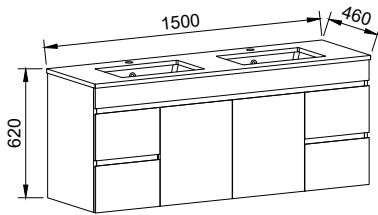

Bargo

GOLD INCLUSIONS

BARGO 1500mm DOUBLE BOWL

Wall Hung

CABINET WITH	SKU	RRP
Regal Mineral Composite Top	BAR-V-1500-D-REG-W	\$3,926
Alpha Ceramic Top	BAR-V-1500-D-APH-W	\$4,057
Haven Matte Dolomite Top	BAR-V-1500-D-HVN-W	\$3,926
Grand Mineral Composite Top	BAR-V-1500-D-GND-W	\$4,298
20mm SilkSurface Top with White Gloss Above Counter Ceramic Basins	BAR-V-1500-D-SSA-W	\$4,620
20mm SilkSurface Top with White Gloss Under Counter Ceramic Basins	BAR-V-1500-D-SSU-W	\$4,620
No Top	BAR-VCO-1500-D-X-W	\$2,360