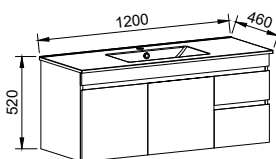

INDIANA 1200mm

Wall Hung

CABINET WITH	SKU	RRP
Alpha Ceramic Top	IND-V-1200-C-APH-W	$1,774
No Top	IND-VCO-1200-C-X-W	$1,370

Floor Standing