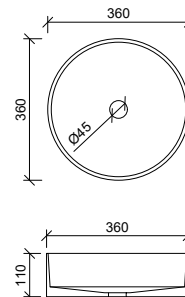

Luxe Brushed Nickel

BN LUX-BS-360-BN-U | $702
(Including 32mm waste)

WG - White Gloss | WM - White Matte | IM - Ivory Matte | BKM - Black Matte | ANT - Anthracite | GM - Grey Matte | LGM - Light Grey Matte
PM - Pink Matte | TPM - Taupe Matte | TRM - Terracotta Matte | BM - Blue Matte | MM - Mint Matte | BG - Brushed Gold | BN - Brushed Nickel