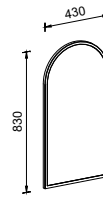

CHURCH FRAME[†]

430mm

SKU	RRP
CHUF-M-430-830	$821

630mm