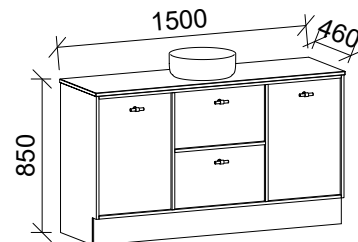

CABINET WITH	SKU	RRP
20mm SilkSurface Top with White Gloss Above Counter Ceramic Basin	TAK-V-1500-C-SSA-F	$4,249
No Top	TAK-VCO-1500-C-X-F	$2,462