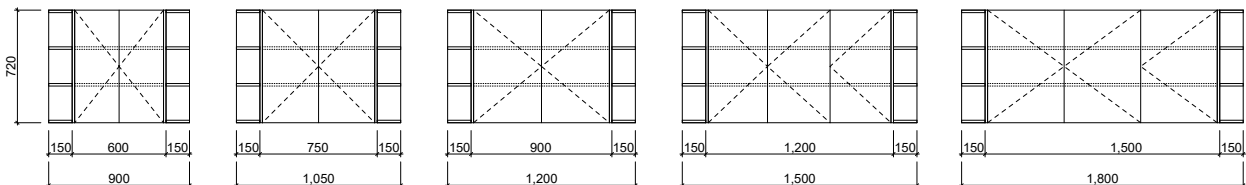

Boston Shaving Cabinet

Display end shelves add a refined, functional touch.

Cabinet Colours: Any woodgrain or painted finish

- Upgrade to Platinum option with Luxe Graphite interior and glass internal shelves to match Platinum vanities
- Semi-recessed option available upon request (additional charges apply)
- Fully reversible (unless ordered with upgrades)

All cabinets 166mm deep.

Boston Shaving Cabinet 1200mm BOS-SC-1200-D-G $1,458

Cabinet Colour: White Satin