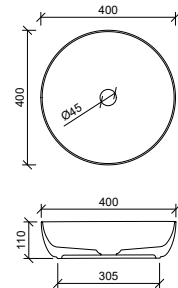

Chase White

Offset or wall mounted tapware required. 32mm waste.

WG CHA-BS-400-WG-S | $246
WM CHA-BS-400-WM-U | $407