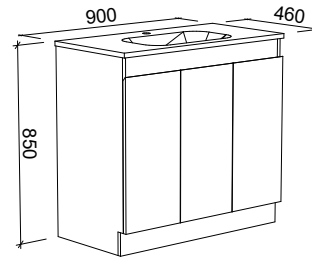

CABINET WITH	SKU	RRP
Alpha Ceramic Top	RKF-V-900-C-APH-F	$1,447
Haven Matte Dolomite Top	RKF-V-900-C-HVN-F	$1,447
No Top	RKF-VCO-900-C-X-F	$1,003