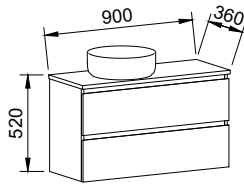

NOTE: See pages 241 - 249 for selected small space basins for the Billie.

BILLIE 900mm OFFSET BOWL

Wall Hung

Floor Standing

CABINET WITH	SKU	RRP
20mm SilkSurface Top with White Gloss Above Counter Ceramic Basin Left-hand Offset	BIL-V-900-L-SSA-W	\$2,787
20mm SilkSurface Top with White Gloss Under Counter Ceramic Basin Left-hand Offset	BIL-V-900-L-SSU-W	\$2,787
No Top Left-hand Offset	BIL-VCO-900-L-X-W	\$1,483