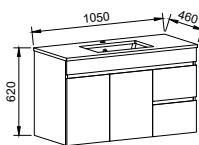

BARGO 1050mm

Wall Hung

CABINET WITH	SKU	RRP
Regal Mineral Composite Top	BAR-V-1050-C-REG-W	\$2,460
Grand Mineral Composite Top	BAR-V-1050-C-GND-W	\$2,751
20mm SilkSurface Top with White Gloss Above Counter Ceramic Basin	BAR-V-1050-C-SSA-W	\$3,205
20mm SilkSurface Top with White Gloss Under Counter Ceramic Basin	BAR-V-1050-C-SSU-W	\$3,205
No Top	BAR-VCO-1050-C-X-W	\$1,773