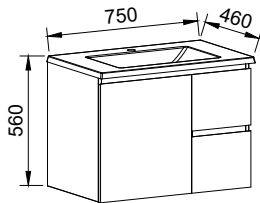

CARLO 750mm

Wall Hung

CABINET WITH	SKU	RRP
Regal Mineral Composite Top	CAR-V-750-C-REG-W	$1,936
Stadium Mineral Composite Top	CAR-V-750-C-STD-W	$1,936
Alpha Ceramic Top	CAR-V-750-C-APH-W	$1,936
Haven Matte Dolomite Top	CAR-V-750-C-HVN-W	$1,936
Grand Mineral Composite Top	CAR-V-750-C-GND-W	$2,134
20mm SilkSurface Top with White Gloss Above Counter Ceramic Basin	CAR-V-750-C-SSA-W	$2,442
20mm SilkSurface Top with White Gloss Under Counter Ceramic Basin	CAR-V-750-C-SSU-W	$2,442
No Top	CAR-VCO-750-C-X-W	$1,428

Floor Standing