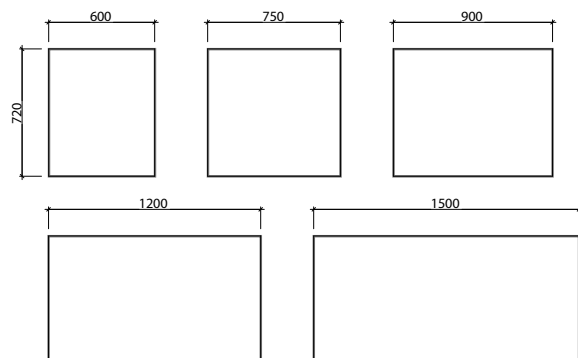

Mount: Easy split batten mounting system

Colours: Any woodgrain or painted finish.
White satin edging unless specified otherwise.

Georgia Mirror 900mm GEO-M-900-720 \$671

Colour: Olive Satin

Halifax Mirror