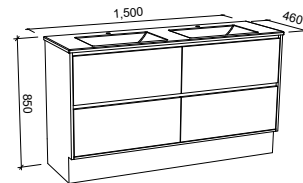

CABINET WITH	SKU	RRP
Alpha Ceramic Top	GRA-V-1500-D-APH-F	$4,473
Regal Mineral Composite Top	GRA-V-1500-D-REG-F	$4,348
Haven Matte Dolomite Top	GRA-V-1500-D-HVN-F	$4,348
20mm SilkSurface Top with White Gloss Above Counter Ceramic Basins	GRA-V-1500-D-SSA-F	$5,006
20mm SilkSurface Top with White Gloss Under Counter Ceramic Basins	GRA-V-1500-D-SSU-F	$5,006
No Top	GRA-VCO-1500-D-X-F	$2,853