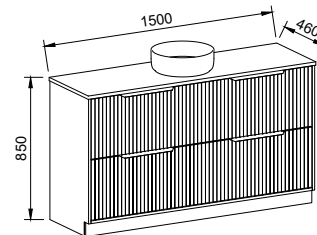

CABINET WITH	SKU	RRP
20mm SilkSurface Top with White Gloss Above Counter Ceramic Basin	ELW-V-1500-C-SSA-F	$5,379
20mm SilkSurface Top with White Gloss Under Counter Ceramic Basin	ELW-V-1500-C-SSU-F	$5,553
No Top	ELW-VCO-1500-C-X-F	$4,156