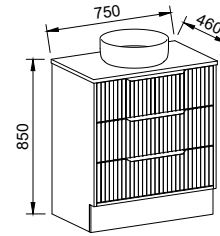

CABINET WITH	SKU	RRP
20mm SilkSurface Top with White Gloss Above Counter Ceramic Basin	EMM-V-750-C-SSA-F	$3,049
No Top	EMM-VCO-750-C-X-F	$2,338