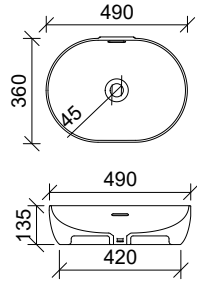

Ceramic Basins Continued

Giana White

32mm waste.

WG GIA-BS-490-WG-S | $246

Hazel White

32mm waste.

WG HAZ-BS-360-WG-S | $246

Iconic 420 White

With overflow and tap landing. 32mm waste.

WG ICN-BS-420-WG-S | $246

Iconic 500 White

With overflow and tap landing. 32mm waste.

WG ICN-BS-500-WG-S | $246

Jessie White*

32mm waste.

WG JES-BS-320-WG-S | $246
WM JES-BS-320-WM-U | $407

Jupiter White

Offset or wall mounted tapware required. 32mm waste.

WG JUP-BS-450-WG-S | $246

Myrtle

32mm waste

White Gloss/Matte
WG MYR-BS-550-WG-S | $246
WM MYR-BS-550-WM-U | $407

Ivory Matt
IM MYR-BS-550-IM-U | $407

Anthracite
ANT MYR-BS-550-ANT-U | $407

NOTE: Wastes not included for Ceramic and Mineral Composite basins. Ceramic and Stainless Steel wastes available as separate purchase. White gloss ceramic basins (-S) included in package price. Mineral Composite, Stainless Steel, matte and coloured basins (-U) will incur an additional charge. While the colours in this brochure are to the highest standard in printing, it should only be used as an indication of actual product design. *Suitable for small space vanities.