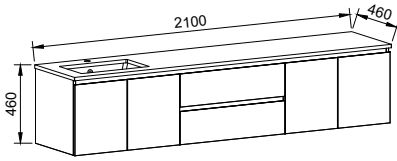

Dakota

PLATINUM INCLUSIONS

DAKOTA 2100mm OFFSET BOWL

Wall Hung