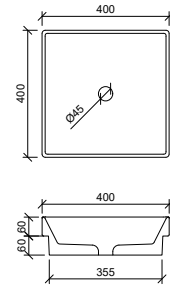

Myrtle Continued

32mm waste.

Black Matte
BKM MYR-BS-550-BKM-U | $407

Oval Flute White

32mm waste.

WG OVF-BS-490-WG-S | $246
WM OVF-BS-490-WM-U | $407

Quill White

Offset or wall mounted tapware required. 32mm waste.

WG QUI-BS-600-WG-S | $246

Rose White*

32mm waste.

WG ROS-BS-320-WG-S | $246

Addison Inset White

Offset or wall mounted tapware required. 32mm waste.

WG ADD-BS-400-WG-S | $246
WM ADD-BS-400-WM-U | $407

Arcade Inset White

Offset or wall mounted tapware required. 32mm waste.

WG ARC-BS-400-WG-S | $246

George Inset White

Offset or wall mounted tapware required. 32mm waste.

WG GEO-BS-600-WG-S | $246
WM GEO-BS-600-WM-U | $407

Henry Inset White

32mm waste.

WG HEN-BS-360-WG-S | $246

WG - White Gloss | **WM** - White Matte | **IM** - Ivory Matte | **BKM** - Black Matte | **ANT** - Anthracite | **GM** - Grey Matte | **LGM** - Light Grey Matte
PM - Pink Matte | **TPM** - Taupe Matte | **TRM** - Terracotta Matte | **BM** - Blue Matte | **MM** - Mint Matte | **BG** - Brushed Gold | **BN** - Brushed Nickel