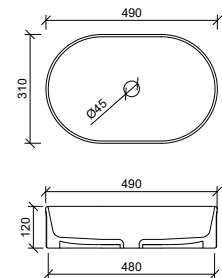

NOTE: Wastes not included for Ceramic and Mineral Composite basins. Ceramic and Stainless Steel wastes available as separate purchase. White gloss ceramic basins (-S) included in package price. Mineral Composite, Stainless Steel, matte and coloured basins (-U) will incur an additional charge. While the colours in this brochure are to the highest standard in printing, it should only be used as an indication of actual product design. *Suitable for small space vanities.