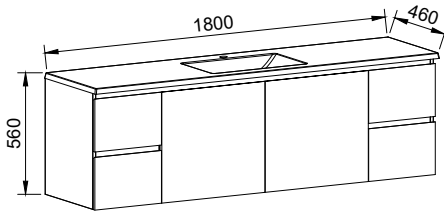

CARLO 1800mm CENTRE BOWL

Wall Hung

CABINET WITH	SKU	RRP
Regal Mineral Composite Top	CAR-V-1800-C-REG-W	$4,158
Stadium Mineral Composite Top	CAR-V-1800-C-STD-W	$4,158
Grand Mineral Composite Top	CAR-V-1800-C-GND-W	$4,531
20mm SilkSurface Top with White Gloss Above Counter Ceramic Basin	CAR-V-1800-C-SSA-W	$4,550
20mm SilkSurface Top with White Gloss Under Counter Ceramic Basin	CAR-V-1800-C-SSU-W	$4,550
No Top	CAR-VCO-1800-C-X-W	$2,448

Floor Standing