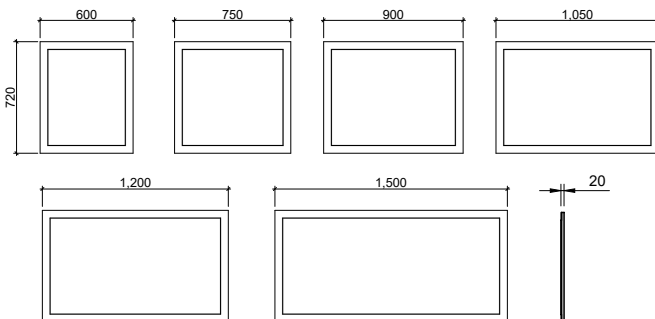

Miami Mirror 750mm MIA-M-750-720 $584
Colour: White Satin