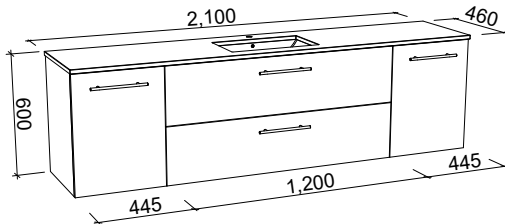

MARSHALL 2100mm CENTRE BOWL

Wall Hung

CABINET WITH	SKU	RRP
20mm SilkSurface Top with White Gloss Above Counter Ceramic Basin	MAR-V-2100-C-SSA-W	$4,626
20mm SilkSurface Top with White Gloss Under Counter Ceramic Basin	MAR-V-2100-C-SSU-W	$4,626
No Top	MAR-VCO-2100-C-X-W	$2,662

Floor Standing