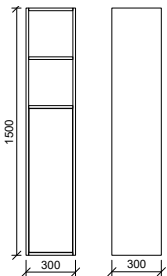

Hudson Duo Tallboy

Contemporary design featuring two open shelves and discreet door storage.

Inclusions: Gold or Platinum (with Luxe Graphite interior to match Platinum vanities)

Mounts: Wall hung

Cabinet Colours: Any woodgrain or painted finish (see pages 266 - 271)

Handles: Push-to-Open as standard, all other options (excluding Fingerpull) available on request (see pages 252 - 257)

Routes: Flat panel as standard

Hudson Duo Tallboy HDD-TB-300-W-G $1,559
Cabinet Colour: Boston Oak Handle: Push-to-Open