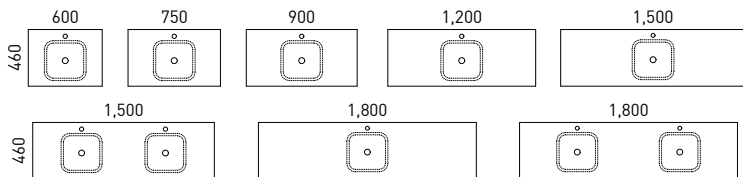

Defined by its woodgrain finish, with a 16mm surround and sleek drawer storage.

Mounts:	Wall hung, Floor standing
Tops:	18mm Laminate top with above counter basin/s (see page 238)
Cabinet Colours:	Any woodgrain finish (see pages 268 - 271)
Handles:	All options including Fingerpull (see pages 252 - 257)
Routes:	Flat panel as standard

- **01. Delaware Vanity 1200mm** DEL-V-1200-C-LMA-W $2,423
  Cabinet Colour: Planked Urban Oak *Vanity Top:* Planked Urban Oak Laminate *Basin:* White Gloss Allure Flute Ceramic *Handle:* Brushed Gold Eclipse
- **02. Delaware Vanity 1500mm** DEL-V-1500-C-LMA-F $3,557
  Cabinet Colour: Tassie Oak *Vanity Top:* Tassie Oak Laminate *Basin:* White Gloss Enchant Ceramic *Handles:* Brushed Nickel 350mm Loft