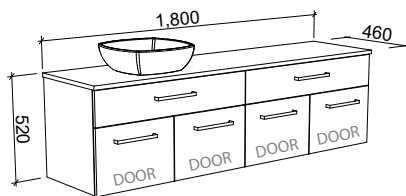

TAYLOR 1800mm OFFSET BOWL

Wall Hung

CABINET WITH	SKU	RRP
20mm SilkSurface Top with White Gloss Above Counter Ceramic Basin Left-hand Offset	TAY-V-1800-L-SSA-W	$3,953
No Top Left-hand Offset	TAY-VCO-1800-L-X-W	$1,785