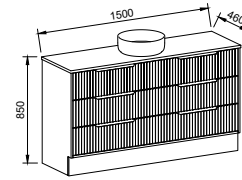

CABINET WITH	SKU	RRP
20mm SilkSurface Top with White Gloss Above Counter Ceramic Basin	EMM-V-1500-C-SSA-F	$5,589
No Top	EMM-VCO-1500-C-X-F	$4,367