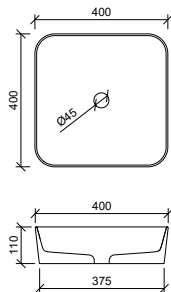

Florent White

Offset or wall mounted tapware required. 32mm waste.

WG FLO-BS-400-WG-S | $246