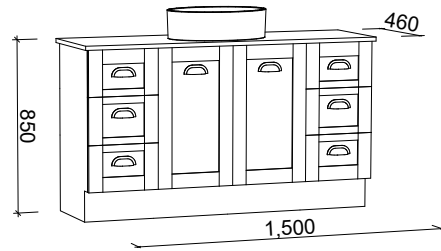

CABINET WITH	SKU	RRP
Alpha Ceramic Top	VIC-V-1500-C-APH-F	$4,266
20mm SilkSurface Top with White Gloss Above Counter Ceramic Basin	VIC-V-1500-C-SSA-F	$4,599
20mm SilkSurface Top with White Gloss Under Counter Ceramic Basin	VIC-V-1500-C-SSU-F	$4,599
60mm SilkSurface Freedom Top with White Gloss Above Counter Ceramic Basin	VIC-V-1500-C-FRA-F	$5,110
60mm SilkSurface Freedom Top with White Gloss Under Counter Ceramic Basin	VIC-V-1500-C-FRU-F	$5,110
No Top	VIC-VCO-1500-C-X-F	$3,486