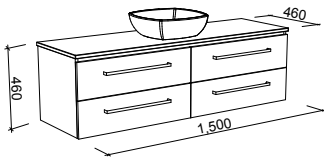

NOTE: Cabinet height for Ashton vanities may need to be altered to suit under counter basins. POA.

Ashton

PLATINUM INCLUSIONS

ASHTON 1500mm CENTRE BOWL

Wall Hung

CABINET WITH	SKU	RRP
20mm SilkSurface Top with White Gloss Above Counter Ceramic Basin	ASH-V-1500-C-SSA-W	\$4,463
No Top	ASH-VCO-1500-C-X-W	\$2,961