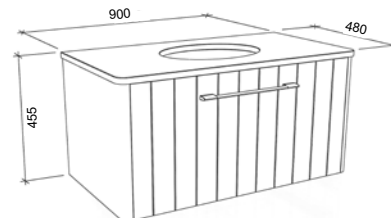

SABA 900mm

Wall Hung

CABINET WITH	SKU	RRP
20mm SilkSurface Top with White Gloss Above Counter Ceramic Basin	SAB-V-900-C-SSA-W	$2,468
20mm SilkSurface Top with White Gloss Under Counter Ceramic Basin	SAB-V-900-C-SSU-W	$2,787
No Top	SAB-VCO-900-C-X-W	$1,336