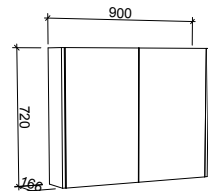

900mm

SKU	RRP
DEN-SC-900-D-G	$935
DEN-SC-900-D-P	$1,070