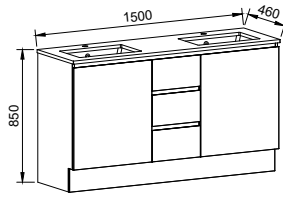

Floor Standing

CABINET WITH	SKU	RRP
20mm SilkSurface Top with White Gloss Above Counter Ceramic Basin	DAK-V-1500-D-SSA-F	$6,193
20mm SilkSurface Top with White Gloss Under Counter Ceramic Basin	DAK-V-1500-D-SSU-F	$6,193
No Top	DAK-VCO-1500-D-X-F	$3,385