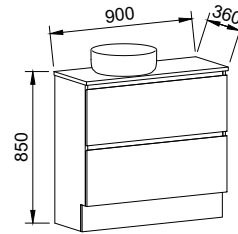

NOTE: See pages 241 - 249 for selected small space basins for the Billie.

BILLIE 900mm OFFSET BOWL

Wall Hung

Floor Standing

CABINET WITH	SKU	RRP
20mm SilkSurface Top with White Gloss Above Counter Ceramic Basin Left-hand Offset	BIL-V-900-L-SSA-W	\$2,787
20mm SilkSurface Top with White Gloss Under Counter Ceramic Basin Left-hand Offset	BIL-V-900-L-SSU-W	\$2,787
No Top Left-hand Offset	BIL-VCO-900-L-X-W	\$1,483