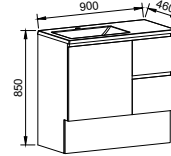

Floor Standing

CABINET WITH	SKU	RRP
Regal Mineral Composite Top Left-hand Offset	CAR-V-900-L-REG-F	$2,166
20mm SilkSurface Top with White Gloss Above Counter Ceramic Basin Left-hand Offset	CAR-V-900-L-SSA-F	$3,125
20mm SilkSurface Top with White Gloss Under Counter Ceramic Basin Left-hand Offset	CAR-V-900-L-SSU-F	$3,125
No Top Left-hand Offset	CAR-VCO-900-L-X-F	$1,763

NOTE: Right-hand offset also available. Order by replacing -L- with -R- in the relevant SKU.