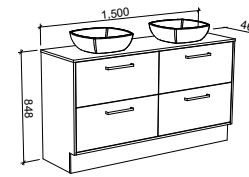

DELAWARE 1500mm DOUBLE BOWL

Wall Hung

CABINET WITH	SKU	RRP
18mm Laminate Top with White Gloss Ceramic Above Counter Basins	DEL-V-1500-D-LMA-W	\$3,031
No Top	DEL-VCO-1500-D-X-W	\$1,856

Floor Standing

CABINET WITH	SKU	RRP
18mm Laminate Top with White Gloss Ceramic Above Counter Basins	DEL-V-1500-D-LMA-F	\$3,789
No Top	DEL-VCO-1500-D-X-F	\$2,615