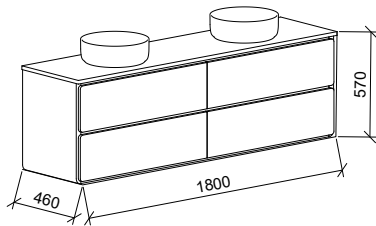

NOTE: Right-hand offset also available. Order by replacing -L- with -R- in the relevant SKU.

COLBY 1800mm DOUBLE BOWL

Wall Hung

CABINET WITH	SKU	RRP
20mm SilkSurface Top with White Gloss Above Counter Ceramic Basins	COL-V-1800-D-SSA-W	\$4,333
20mm SilkSurface Top with White Gloss Under Counter Ceramic Basins	COL-V-1800-D-SSU-W	\$4,937
No Top	COL-VCO-1800-D-X-W	\$3,039