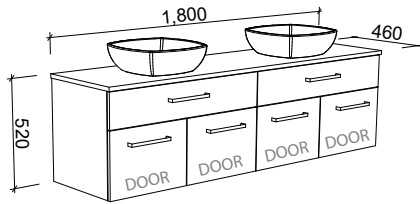

NOTE: Right-hand offset also available. Order by replacing -L- with -R- in the relevant SKU.

TAYLOR 1800mm DOUBLE BOWL

Wall Hung

CABINET WITH	SKU	RRP
20mm SilkSurface Top with White Gloss Above Counter Ceramic Basins	TAY-V-1800-D-SSA-W	\$4,240
No Top	TAY-VCO-1800-D-X-W	\$1,785