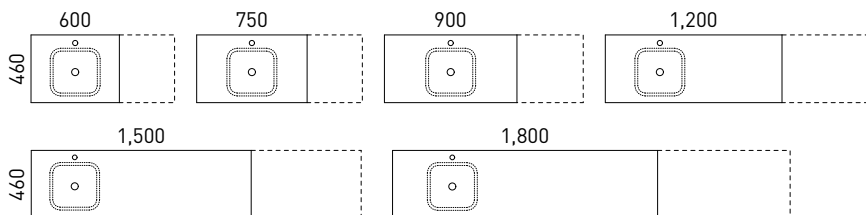

A floating vanity inspired by Italian design, complete with a separate storage cabinet.

Mounts:	Wall hung
Tops:	Floating 140mm Laminate Top with above counter basin, Floating 140mm SilkSurface Bailey Top with above counter basin (see page 238)
Cabinet Colours:	Any woodgrain or painted finish for storage cabinet. Painted finish not available for floating laminate top (see pages 266 - 271)
Handles:	Push-to-Open as standard. All options including Fingerpull available on request (see pages 252 - 257)
Routes:	Flat panel as standard

Milan Vanity 1500mm MIL-V-1500-L-BAA-W $4,913

Cabinet Colour: Dark Grey Satin *Vanity Top:* Albastera Bailey SilkSurface *Basin:* White Gloss Jupiter Ceramic *Handles:* Push-to-Open

Upgrade: Vertical Route Cabinet Front ROU-OPT-SHAKER ADD $197 per drawer

NOTE: Storage unit not suitable for basin mounting. Mounting brackets supplied with floating top only.