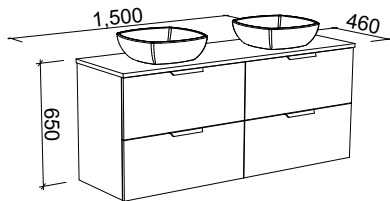

SUTHERLAND HOUSE 1500mm DOUBLE BOWL

Wall Hung

CABINET WITH	SKU	RRP
20mm SilkSurface Top with White Gloss Above Counter Ceramic Basins	SHC-V-1500-D-SSA-W	$6,025
20mm SilkSurface Top with White Gloss Under Counter Ceramic Basins	SHC-V-1500-D-SSU-W	$6,025
No Top	SHC-VCO-1500-D-X-W	$3,453

On Legs