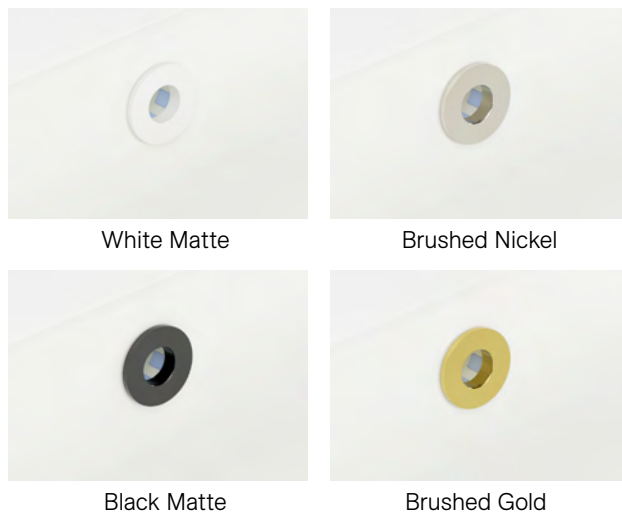

Overflow Rings

OVERFLOW RINGS

Complete the look of your vanity with a sleek overflow ring. Available in four colours, it adds a neat finish to your Alpha ceramic top or ceramic basin with overflow.

Overflow Rings		
	SKU	RRP
Overflow Ring White Matte	OFR-OPT-WM	$16
Overflow Ring Brushed Nickel	OFR-OPT-BN	$16
Overflow Ring Black Matte	OFR-OPT-BKM	$16
Overflow Ring Brushed Gold	OFR-OPT-BG	$16

NOTE: Suited to all ceramic tops and basins with overflow.