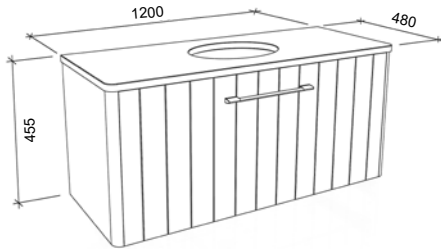

SABA 1200mm

Wall Hung

CABINET WITH	SKU	RRP
20mm SilkSurface Top with White Gloss Above Counter Ceramic Basin	SAB-V-1200-C-SSA-W	$2,835
20mm SilkSurface Top with White Gloss Under Counter Ceramic Basin	SAB-V-1200-C-SSU-W	$3,153
No Top	SAB-VCO-1200-C-X-W	$1,549