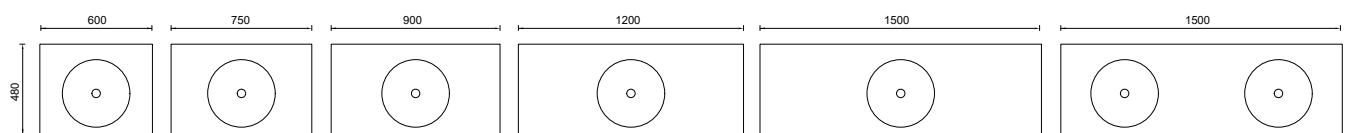

Handles: Fingerpull

Shown with *Ballad Shaving*

Cabinet 1500mm

BAL-SC-1500-4-G \$1,718

Cabinet Colour: Light Grey Satin

All-drawer storage enveloped by a 20mm SilkSurface bevelled surround.

Mounts:	Wall hung
Tops:	20mm SilkSurface bevelled surround with above counter basin/s (see page 238)
Cabinet Colours:	Any woodgrain or painted finish (see pages 266 - 271)
Handles:	Fingerpull (see page 254)
Routes:	Flat panel as standard