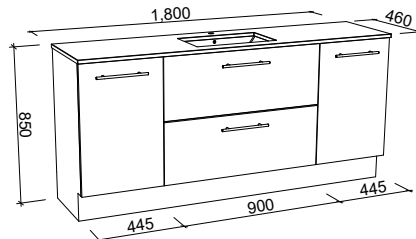

CABINET WITH	SKU	RRP
20mm SilkSurface Top with White Gloss Above Counter Ceramic Basin	MAR-V-1800-C-SSA-F	$4,453
20mm SilkSurface Top with White Gloss Under Counter Ceramic Basin	MAR-V-1800-C-SSU-F	$4,453
No Top	MAR-VCO-1800-C-X-F	$2,589