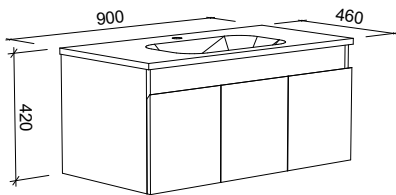

ROCKFORD 900mm

Wall Hung

CABINET WITH	SKU	RRP
Alpha Ceramic Top	RKF-V-900-C-APH-W	$1,295
Haven Matte Dolomite Top	RKF-V-900-C-HVN-W	$1,295
No Top	RKF-VCO-900-C-X-W	$852

Floor Standing