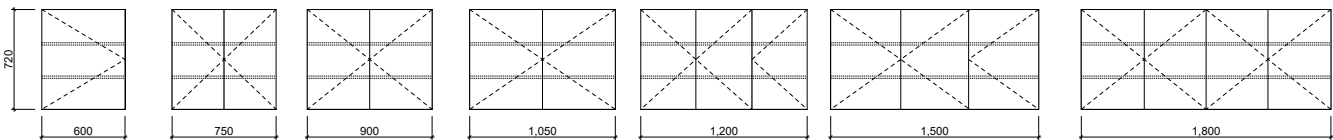

Tennessee Shaving Cabinet

Clean, minimal design with a seamless all-glass aesthetic.

Cabinet Colours: Any woodgrain or painted finish

- Upgrade to Platinum option with Luxe Graphite interior and glass internal shelves to match Platinum vanities
- Semi recessed option available upon request
- Fully reversible (unless ordered with upgrades)

All cabinets 166mm deep. 1500mm available with 3 or 4 doors.

Tennessee Shaving Cabinet 1200mm TEN-SC-1200-3-G $1,244

Cabinet Colour: Dark Grey Satin *Upgrade:* Under Shaving Cabinet Lighting LED-L-UNDERCAB-S-R ADD $436