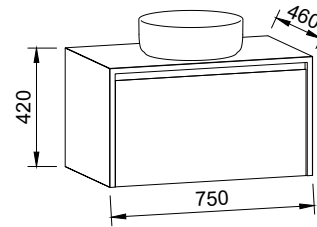

AINSWORTH 750mm

Wall Hung

CABINET WITH	SKU	RRP
20mm SilkSurface Top with White Gloss Above Counter Ceramic Basin	AIN-V-750-C-SSA-W	$3,201
20mm SilkSurface Top with White Gloss Under Counter Ceramic Basin	AIN-V-750-C-SSU-W	$3,201