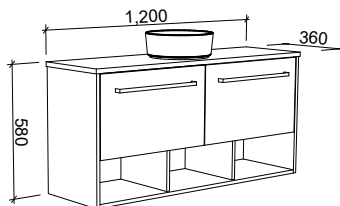

KARLIE 1200mm

Wall Hung

CABINET WITH	SKU	RRP
20mm SilkSurface Top with White Gloss Above Counter Ceramic Basin	KAR-V-1200-C-SSA-W	$3,337
20mm SilkSurface Top with White Gloss Ceramic Under Counter Basin	KAR-V-1200-C-SSU-W	$3,337
No Top	KAR-VCO-1200-C-X-W	$1,902

Floor Standing