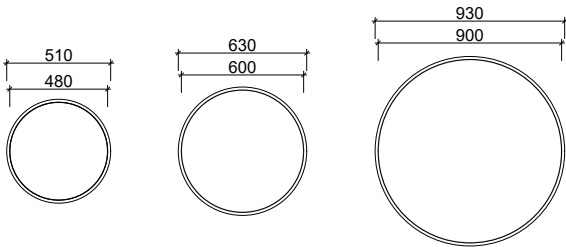

Portland Mirror

Circular silhouette with a refined frame, offering subtle sophistication and versatility.

Mount:	Easy split batten mounting system
Colours:	Any painted finish

Portland Mirror 930mm POR-M-930-930 $1,244
Colour: Olive Satin
Upgrade: Mirror Lighting LED-L-MIRROR ADD $436