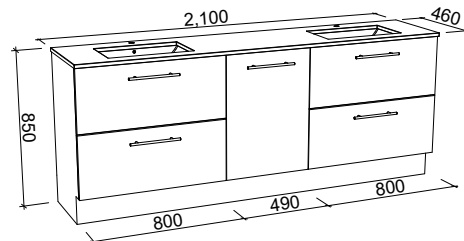

CABINET WITH	SKU	RRP
20mm SilkSurface Top with White Gloss Above Counter Ceramic Basins	MAR-V-2100-D-SSA-F	$4,989
20mm SilkSurface Top with White Gloss Under Counter Ceramic Basins	MAR-V-2100-D-SSU-F	$4,989
No Top	MAR-VCO-2100-D-X-F	$2,759