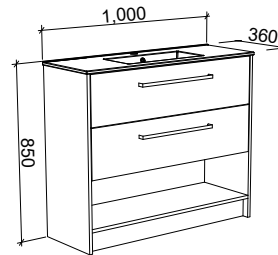

CABINET WITH	SKU	RRP
Urban Ceramic Top	KAR-V-1000-C-URB-F	$3,489
No Top	KAR-VCO-1000-C-X-F	$2,737