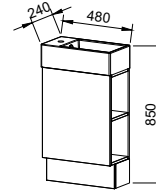

NOTE: Cabinet height will be 380mm on the Kingsley, regardless of top option.

Lottie

SILVER INCLUSIONS

LOTTIE 480mm OFFSET BOWL

Wall Hung

Floor Standing

CABINET WITH	SKU	RRP
Liberty Ceramic Top Left-hand Offset	LOT-V-480-L-LIB-W	\$886
No Top Left-hand Offset	LOT-VCO-480-L-X-W	\$658