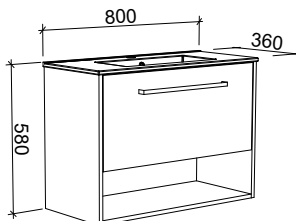

KARLIE 800mm

Wall Hung

CABINET WITH	SKU	RRP
Urban Ceramic Top	KAR-V-800-C-URB-W	$2,092
No Top	KAR-VCO-800-C-X-W	$1,463

Floor Standing