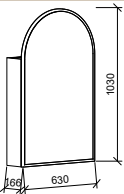

COLBY

630mm Single Door*

SKU	RRP
CHUF-SC-630-S-G	$1,210
CHUF-SC-630-S-P	$1,272

630mm Double Door