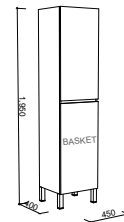

On Legs

SKU	RRP
LIN-TB-450-L-G	$2,062
LIN-TB-450-L-P (Basket and hardware remain white)	$2,326
LINM-TB-450-L-G (Mirror front)	$2,211
LINM-TB-450-L-P (Mirror front)	$2,476

NOTE: -P denotes Platinum range. These tallboys include 'Luxe Graphite' interiors to match Platinum Vanities. -G denotes standard cabinets and include white interiors. Tallboys are available with left- or right-hand hinge - please specify. *Painted door edge only. White satin edging unless specified otherwise