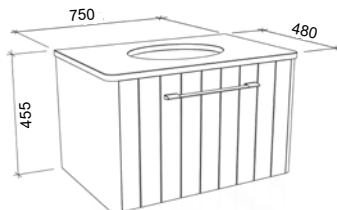

SABA 750mm

Wall Hung

CABINET WITH	SKU	RRP
20mm SilkSurface Top with White Gloss Above Counter Ceramic Basin	SAB-V-750-C-SSA-W	$2,159
20mm SilkSurface Top with White Gloss Under Counter Ceramic Basin	SAB-V-750-C-SSU-W	$2,478
No Top	SAB-VCO-750-C-X-W	$1,249