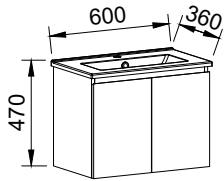

Florida Ensuite

SILVER INCLUSIONS

FLORIDA ENSUITE 600mm

Wall Hung

CABINET WITH	SKU	RRP
Urban Ceramic Top	FLOE-V-600-C-URB-W	\$961
No Top	FLOE-VCO-600-C-X-W	\$713

Floor Standing

CABINET WITH	SKU	RRP
Urban Ceramic Top	FLOE-V-600-C-URB-F	\$1,190
No Top	FLOE-VCO-600-C-X-F	\$918