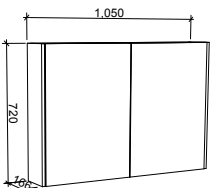

1050mm

SKU	RRP
DEN-SC-1050-D-G	$1,164
DEN-SC-1050-D-P	$1,297