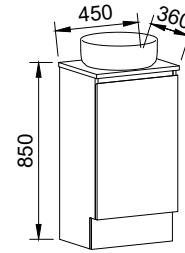

Floor Standing

CABINET WITH	SKU	RRP
20mm SilkSurface Top with White Gloss Above Counter Ceramic Basin	BIL-V-450-C-SSA-F	$1,877
No Top	BIL-VCO-450-C-X-F	$980

NOTE: Please confirm hinge side when ordering.