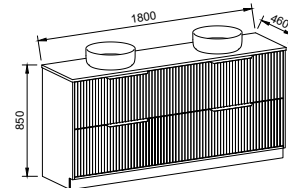

CABINET WITH	SKU	RRP
20mm SilkSurface Top with White Gloss Above Counter Ceramic Basins	ELW-V-1800-D-SSA-F	$6,378
20mm SilkSurface Top with White Gloss Under Counter Ceramic Basins	ELW-V-1800-D-SSU-F	$6,552
No Top	ELW-VCO-1800-D-X-F	$4,779