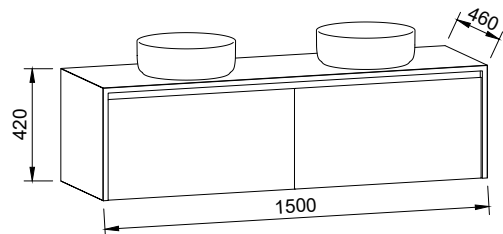

AINSWORTH 1500mm DOUBLE BOWL

Wall Hung

CABINET WITH	SKU	RRP
20mm SilkSurface Top with White Gloss Above Counter Ceramic Basins	AIN-V-1500-D-SSA-W	$4,867
20mm SilkSurface Top with White Gloss Under Counter Ceramic Basins	AIN-V-1500-D-SSU-W	$4,867