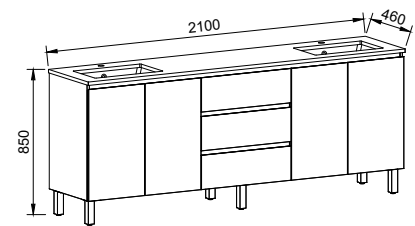

NOTE: Right-hand offset also available. Order by replacing -L- with -R- in the relevant SKU.

DAKOTA 2100mm DOUBLE BOWL

Wall Hung

Floor Standing

On Legs

CABINET WITH	SKU	RRP	CABINET WITH	SKU	RRP	CABINET WITH	SKU	RRP
20mm SilkSurface Top with White Gloss Above Counter Ceramic Basin	DAK-V-2100-D-SSA-W	\$7,563	20mm SilkSurface Top with White Gloss Above Counter Ceramic Basin	DAK-V-2100-D-SSA-F	\$8,106	20mm SilkSurface Top with White Gloss Above Counter Ceramic Basin	DAK-V-2100-D-SSA-L	\$8,197
20mm SilkSurface Top with White Gloss Under Counter Ceramic Basin	DAK-V-2100-D-SSU-W	\$7,563	20mm SilkSurface Top with White Gloss Under Counter Ceramic Basin	DAK-V-2100-D-SSU-F	\$8,106	20mm SilkSurface Top with White Gloss Under Counter Ceramic Basin	DAK-V-2100-D-SSU-L	\$8,197
No Top	DAK-VCO-2100-D-X-W	\$3,833	No Top	DAK-VCO-2100-D-X-F	\$4,403	No Top	DAK-VCO-2100-D-X-L	\$4,500