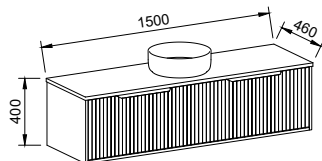

ELWOOD 1500mm CENTRE BOWL

Wall Hung

CABINET WITH	SKU	RRP
20mm SilkSurface Top with White Gloss Above Counter Ceramic Basin	ELW-V-1500-C-SSA-W	$3,872
20mm SilkSurface Top with White Gloss Under Counter Ceramic Basin	ELW-V-1500-C-SSU-W	$4,046
No Top	ELW-VCO-1500-C-X-W	$1,954

Floor Standing