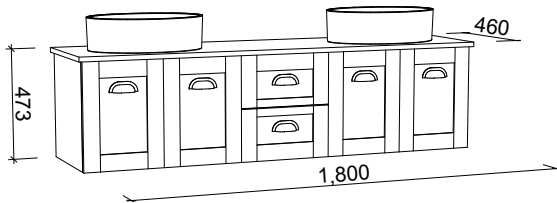

VICTORIA 1800mm DOUBLE BOWL

Wall Hung

CABINET WITH	SKU	RRP
20mm SilkSurface Top with White Gloss Above Counter Ceramic Basins	VIC-V-1800-D-SSA-W	$4,240
20mm SilkSurface Top with White Gloss Under Counter Ceramic Basins	VIC-V-1800-D-SSU-W	$4,240
60mm SilkSurface Freedom Top with White Gloss Above Counter Ceramic Basins	VIC-V-1800-D-FRA-W	$4,790
60mm SilkSurface Freedom Top with White Gloss Under Counter Ceramic Basins	VIC-V-1800-D-FRU-W	$4,790
No Top	VIC-VCO-1800-D-X-W	$3,741

Floor Standing