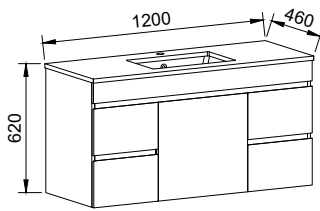

Bargo

GOLD INCLUSIONS

BARGO 1200mm

Wall Hung

CABINET WITH	SKU	RRP
Regal Mineral Composite Top	BAR-V-1200-C-REG-W	\$2,851
Alpha Ceramic Top	BAR-V-1200-C-APH-W	\$2,851
Haven Matte Dolomite Top	BAR-V-1200-C-HVN-W	\$2,851
Grand Mineral Composite Top	BAR-V-1200-C-GND-W	\$3,087
20mm SilkSurface Top with White Gloss Above Counter Ceramic Basin	BAR-V-1200-C-SSA-W	\$3,505
20mm SilkSurface Top with White Gloss Under Counter Ceramic Basin	BAR-V-1200-C-SSU-W	\$3,505
No Top	BAR-VCO-1200-C-X-W	\$2,069