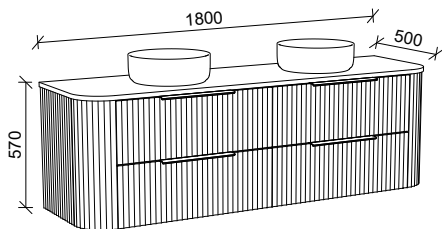

SOCOIA 1800mm DOUBLE BOWL

Wall Hung

CABINET WITH	SKU	RRP
20mm SilkSurface Top with White Gloss Above Counter Ceramic Basins	SOC-V-1800-D-SSA-W	$5,740
No Top	SOC-VCO-1800-D-X-W	$4,510