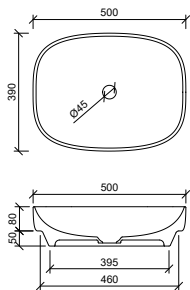

Ceramic Basins Continued

Lorenzo Inset White

Offset or wall mounted tapware required. 32mm waste.

WG LOR-BS-500-WG-S | $246

WM LOR-BS-500-WM-U | $407