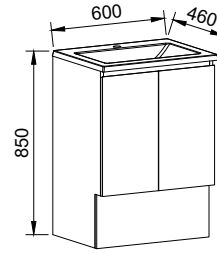

CABINET WITH	SKU	RRP
Regal Mineral Composite Top	CAR-V-600-C-REG-F	$1,900
Stadium Mineral Composite Top	CAR-V-600-C-STD-F	$1,900
Alpha Ceramic Top	CAR-V-600-C-APH-F	$1,900
Grand Mineral Composite Top	CAR-V-600-C-GND-F	$2,095
20mm SilkSurface Top with White Gloss Above Counter Ceramic Basin	CAR-V-600-C-SSA-F	$2,339
20mm SilkSurface Top with White Gloss Under Counter Ceramic Basin	CAR-V-600-C-SSU-F	$2,339
No Top	CAR-VCO-600-C-X-F	$1,386