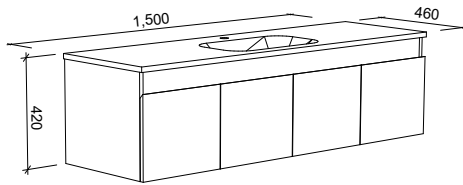

Rockford

SILVER INCLUSIONS

ROCKFORD 1500mm CENTRE BOWL

Wall Hung

CABINET WITH	SKU	RRP
Alpha Ceramic Top	RKF-V-1500-C-APH-W	$2,164
Haven Matte Dolomite Top	RKF-V-1500-C-HVN-W	$2,164
No Top	RKF-VCO-1500-C-X-W	$1,294

Floor Standing