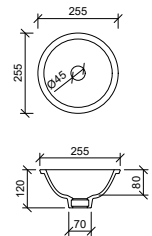

Mini Round Under Counter*

32mm waste, with overflow to front.

WG MRO-BS-255-WG-S | $246