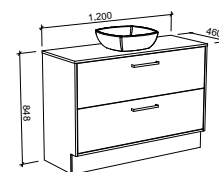

CABINET WITH	SKU	RRP
18mm Laminate Top with White Gloss Ceramic Above Counter Basin	DEL-V-1200-C-LMA-F	$3,180
No Top	DEL-VCO-1200-C-X-F	$2,404