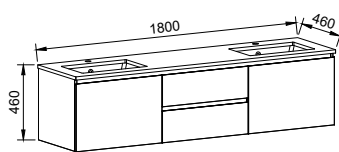

NOTE: Right-hand offset also available. Order by replacing -L- with -R- in the relevant SKU.

DAKOTA 1800mm DOUBLE BOWL

Wall Hung

CABINET WITH	SKU	RRP
20mm SilkSurface Top with White Gloss Above Counter Ceramic Basin	DAK-V-1800-D-SSA-W	\$6,812
20mm SilkSurface Top with White Gloss Under Counter Ceramic Basin	DAK-V-1800-D-SSU-W	\$6,812
No Top	DAK-VCO-1800-D-X-W	\$3,411