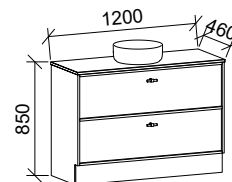

CABINET WITH	SKU	RRP
20mm SilkSurface Top with White Gloss Above Counter Ceramic Basin	TAR-V-1200-C-SSA-F	$4,081
No Top	TAR-VCO-1200-C-X-F	$2,651