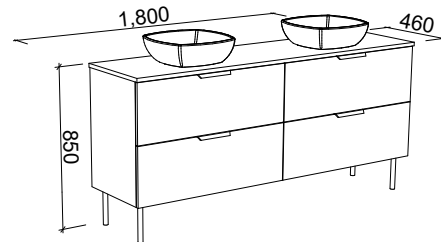

CABINET WITH	SKU	RRP
20mm SilkSurface Top with White Gloss Above Counter Ceramic Basins	SHC-V-1800-D-SSA-L	$6,315
20mm SilkSurface Top with White Gloss Under Counter Ceramic Basins	SHC-V-1800-D-SSU-L	$6,315
No Top	SHC-VCO-1800-D-X-L	$4,064