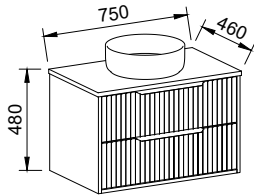

EMMETT 750mm

Wall Hung

CABINET WITH	SKU	RRP
20mm SilkSurface Top with White Gloss Above Counter Ceramic Basin	EMM-V-750-C-SSA-W	$2,378
No Top	EMM-VCO-750-C-X-W	$1,666

Floor Standing