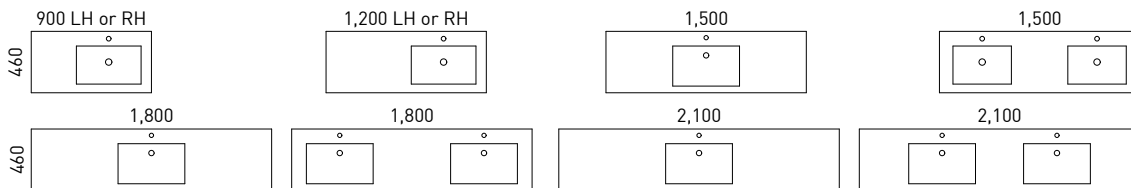

Wide drawers with slim door storage deliver both practicality and refined design.

Mounts:	Wall hung, Floor standing
Tops:	20mm SilkSurface slab top with above or under counter basin/s (see page 238)
Cabinet Colours:	Any woodgrain or painted finish (see pages 266 - 271)
Handles:	All options including Fingerpull (see pages 252 - 257)
Routes:	Flat panel as standard

01. Marshall Vanity 1500mm MAR-V-1500-C-SSA-W $4,057

Cabinet Colour: Classic Oak Vanity Top: Calcutta Snow SilkSurface Basin: White Gloss Iconic 500 Ceramic Handles: Fingerpull

02. Marshall Vanity 900mm MAR-V-900-R-SSA-W $3,042

Cabinet Colour: Olive Satin Vanity Top: Star Dust SilkSurface Basin: White Gloss Florent Ceramic Handles: Fingerpull