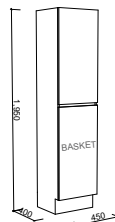

Floor Standing

SKU	RRP
LIN-TB-450-F-G	$1,984
LIN-TB-450-F-P (Basket and hardware remain white)	$2,248
LINM-TB-450-F-G (Mirror front)	$2,133
LINM-TB-450-F-P (Mirror front)	$2,398