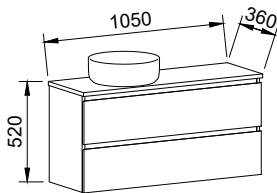

BILLIE 1050mm OFFSET BOWL

Wall Hung