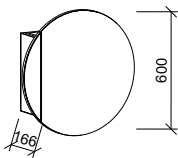

HAVANA*

600mm

SKU	RRP
HAV-SC-600-S-G	$1,035
HAV-SC-600-S-P	$1,115