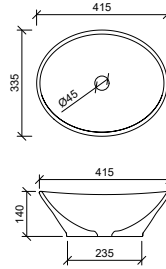

Elite

32mm waste

White Gloss/Matte

WG ELI-BS-415-WG-S | $246

WM ELI-BS-415-WM-U | $407

Black Matte

BKM ELI-BS-415-BKM-U | $407