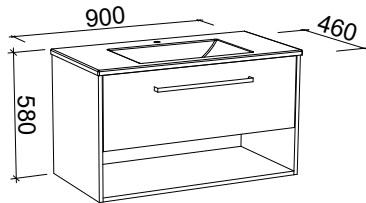

KANSAS 900mm

Wall Hung

CABINET WITH	SKU	RRP
Alpha Ceramic Top	KAN-V-900-C-APH-W	$2,098
Regal Mineral Composite Top	KAN-V-900-C-REG-W	$2,098
Haven Matte Dolomite Top	KAN-V-900-C-HVN-W	$2,098
20mm SilkSurface Top with White Gloss Above Counter Ceramic Basin	KAN-V-900-C-SSA-W	$2,853
20mm SilkSurface Top with White Gloss Under Counter Ceramic Basin	KAN-V-900-C-SSU-W	$2,853
No Top	KAN-VCO-900-C-X-W	$1,463

Floor Standing