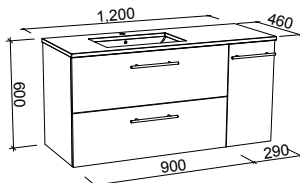

MARSHALL 1200mm OFFSET BOWL

Wall Hung