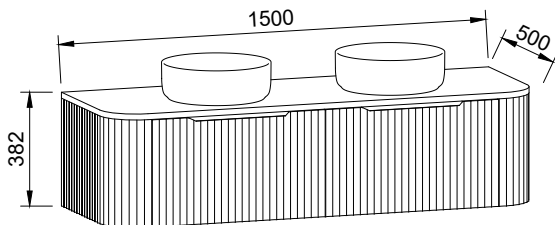

SANTOS 1500mm DOUBLE BOWL

Wall Hung

CABINET WITH	SKU	RRP
20mm SilkSurface Top with White Gloss Above Counter Ceramic Basins	SAN-V-1500-D-SSA-W	$4,148
No Top	SAN-VCO-1500-D-X-W	$3,163