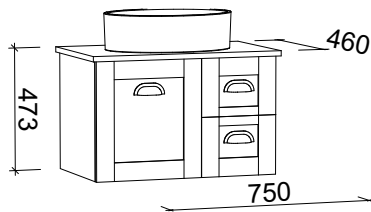

Victoria

GOLD INCLUSIONS

VICTORIA 750mm

Wall Hung

CABINET WITH	SKU	RRP
Alpha Ceramic Top	VIC-V-750-C-APH-W	\$2,177
20mm SilkSurface Top with White Gloss Above Counter Ceramic Basin	VIC-V-750-C-SSA-W	\$2,547
20mm SilkSurface Top with White Gloss Under Counter Ceramic Basin (2x doors only)	VIC-V-750-C-SSU-W	\$2,547
60mm SilkSurface Freedom Top with White Gloss Above Counter Ceramic Basin	VIC-V-750-C-FRA-W	\$2,726
60mm SilkSurface Freedom Top with White Gloss Under Counter Ceramic Basin	VIC-V-750-C-FRU-W	\$2,726
No Top	VIC-VCO-750-C-X-W	\$2,051
No Top (2x doors only)	VICU-VCO-750-C-X-W	\$2,051