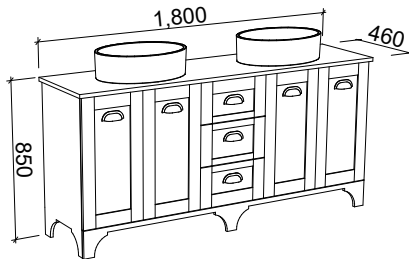

WINDSOR 1800mm DOUBLE BOWL

Floor Standing

CABINET WITH	SKU	RRP
20mm SilkSurface Top with White Gloss Above Counter Ceramic Basins	WIN-V-1800-D-SSA-F	$5,019
20mm SilkSurface Top with White Gloss Under Counter Ceramic Basins	WIN-V-1800-D-SSU-F	$5,019
60mm SilkSurface Freedom Top with White Gloss Above Counter Ceramic Basins	WIN-V-1800-D-FRA-F	$5,608
60mm SilkSurface Freedom Top with White Gloss Under Counter Ceramic Basins	WIN-V-1800-D-FRU-F	$5,608
No Top	WIN-VCO-1800-D-X-F	$4,573