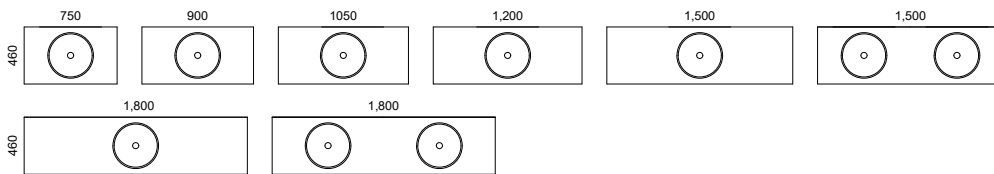

Slim drawer storage shapes a clean, contemporary bathroom look.

Mounts: Wall hung

Tops: Alpha, Regal, Stadium, Haven, 20mm, 60mm or 200mm SilkSurface slab top with above or under counter basin/s (see page 238)

Cabinet Colours: Any woodgrain or painted finish (see pages 266 - 271)

Handles: All options including Fingerpull (see pages 252 - 257)

Routes: Flat panel as standard

01. Kingsley Vanity 750mm KIN-V-750-C-STD-W $1,386

Cabinet Colour: Boston Oak *Vanity Top:* Stadium Mineral Composite *Handle:* Black 178mm Solid Lip

02. Kingsley Vanity 1200mm KIN-V-1200-C-SSA-W $2,624

Cabinet Colour: Olive Satin *Vanity Top:* Terranite SilkSurface *Basin:* White Gloss Allure Raked Ceramic *Handle:* Brushed Nickel 310mm Lord
Upgrades: Contour SilkSurface Splashback TOP-OPT-SB-C ADD $443 ($369 PLM) | Kent Route Cabinet Front ROU-OPT-SHAKER ADD $197

03. Kingsley Vanity 1500mm KIN-V-1500-C-FRA-W $3,916

Cabinet Colour: Calm Oak *Vanity Top:* Sandora Freedom SilkSurface *Basin:* White Matte Oval Flute Ceramic *Handles:* Brushed Gold Eclipse
Upgrade: Basin Colour UPG-OPT-BASCOLOUR ADD $161