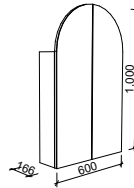

SKU	RRP
CHU-SC-600-D-G	$1,210
CHU-SC-600-D-P	$1,272