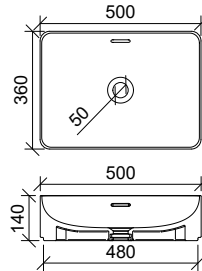

August White

32mm waste.

WG AUG-BS-500-WG-S | $246