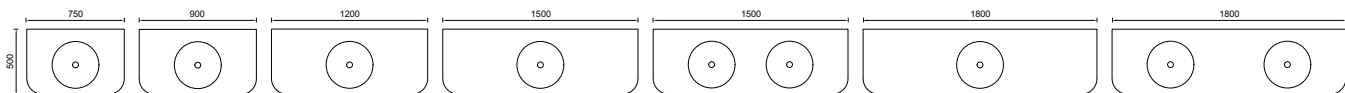

Stacked drawers with curved ends create a striking statement piece.

Mounts:	Wall hung
Tops:	20mm SilkSurface with above counter basin/s (see page 238)
Cabinet Colours:	Coastal Oak, Prime Oak, Boston Oak, Tassie Oak, Florentine Walnut, Bottega Oak, or any painted finish (see pages 266 - 271)
Handles:	350mm in Loft, Ova, or Wave for Apollo and Dockland routes. All options including Fingerpull for Flat Panel and Sussex routes (see pages 252 - 257)
Routes:	Apollo Painted or Woodgrain, Dockland Painted or Woodgrain, Flat Panel Painted, Sussex 3mm Painted (see page 228)

01. Socoa Vanity 900mm SOC-V-900-C-SSA-W $3,797
Cabinet Colour: Grey Beige Satin Route: Apollo Painted Vanity Top: Copper Pearl SilkSurface Basin: White Gloss Feather Ceramic
Handles: Brushed Bronze 350mm Wave

02. Socoa Vanity 1200mm SOC-V-1200-C-SSA-W $4,413
Cabinet Colour: Tassie Oak Route: Apollo Woodgrain Vanity Top: Sandora SilkSurface Basin: Ivory Matte Allure Ceramic
Handles: Brushed Gold 350mm Wave Upgrades: Basin Colour UPG-OPT-BASCOLOUR ADD $161 |
Rounded SilkSurface Splashback TOP-OPT-SB-R ADD $443 ($369 PLM)

03. Socoa Vanity 1500mm SOC-V-1500-D-SSA-W $5,385
Cabinet Colour: Boston Oak Route: Dockland Woodgrain Vanity Top: Canvas Mist SilkSurface Basins: Brushed Gold Luxe Stainless Steel
Handles: Brushed Gold 350mm Loft Upgrades: Basin Colour UPG-OPT-STAINLESS ADD $395 per basin |
Contour SilkSurface Splashback TOP-OPT-SB-C ADD $554 ($369 PLM) | In Top Lighting LED-L-INTOP ADD $922

NOTE: Included is space saver plumbing kit to hide plumbing behind drawers.