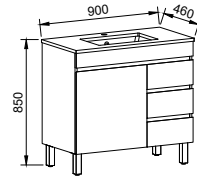

On Legs

CABINET WITH	SKU	RRP
Regal Mineral Composite Top	BAR-V-900-C-REG-L	$2,421
Alpha Ceramic Top	BAR-V-900-C-APH-L	$2,421
Haven Matte Dolomite Top	BAR-V-900-C-HVN-L	$2,421
Grand Mineral Composite Top	BAR-V-900-C-GND-L	$2,657
20mm SilkSurface Top with White Gloss Above Counter Ceramic Basin	BAR-V-900-C-SSA-L	$3,228
20mm SilkSurface Top with White Gloss Under Counter Ceramic Basin	BAR-V-900-C-SSU-L	$3,228
No Top	BAR-VCO-900-C-X-L	$1,873