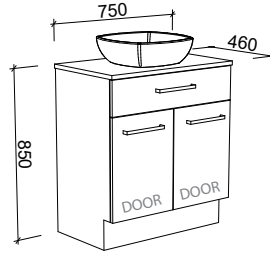

Floor Standing

CABINET WITH	SKU	RRP
20mm SilkSurface Top with White Gloss Above Counter Ceramic Basin	TAY-V-750-C-SSA-F	$2,331
No Top	TAY-VCO-750-C-X-F	$1,227