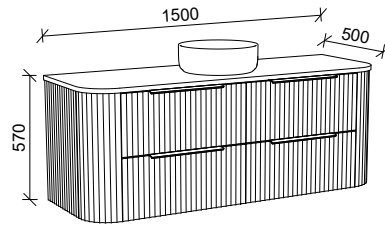

SOCOIA 1200mm

Wall Hung

CABINET WITH	SKU	RRP
20mm SilkSurface Top with White Gloss Above Counter Ceramic Basin	SOC-V-1200-C-SSA-W	\$4,413
No Top	SOC-VCO-1200-C-X-W	\$3,632

SOCOIA 1500mm CENTRE BOWL

Wall Hung