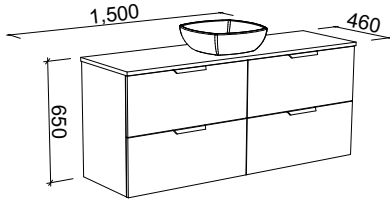

SUTHERLAND HOUSE 1500mm CENTRE BOWL

Wall Hung

CABINET WITH	SKU	RRP
20mm SilkSurface Top with White Gloss Above Counter Ceramic Basin	SHC-V-1500-C-SSA-W	$5,504
20mm SilkSurface Top with White Gloss Under Counter Ceramic Basin	SHC-V-1500-C-SSU-W	$5,504
No Top	SHC-VCO-1500-C-X-W	$3,453

On Legs