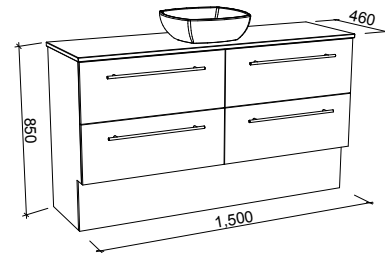

CABINET WITH	SKU	RRP
Regal Mineral Composite Top	OXB-V-1500-C-REG-F	$4,152
Stadium Mineral Composite Top	OXB-V-1500-C-STD-F	$4,152
Alpha Ceramic Top	OXB-V-1500-C-APH-F	$4,256
20mm SilkSurface Top with White Gloss Above Counter Ceramic Basin	OXB-V-1500-C-SSA-F	$4,832
20mm SilkSurface Top with White Gloss Under Counter Ceramic Basin	OXB-V-1500-C-SSU-F	$4,832
No Top	OXB-VCO-1500-C-X-F	$2,979