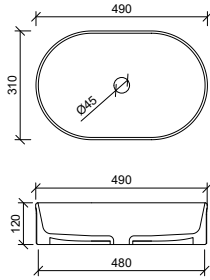

Myrtle Continued

32mm waste.

Black Matte
BKM MYR-BS-550-BKM-U | $407

Oval Flute White

32mm waste.

WG OVF-BS-490-WG-S | $246
WM OVF-BS-490-WM-U | $407

Quill White

Offset or wall mounted tapware required. 32mm waste.

WG QUI-BS-600-WG-S | $246

Rose White*

32mm waste.

WG ROS-BS-320-WG-S | $246

Addison Inset White

Offset or wall mounted tapware required. 32mm waste.

WG ADD-BS-400-WG-S | $246
WM ADD-BS-400-WM-U | $407

Arcade Inset White

Offset or wall mounted tapware required. 32mm waste.

WG ARC-BS-400-WG-S | $246

George Inset White

Offset or wall mounted tapware required. 32mm waste.

WG GEO-BS-600-WG-S | $246
WM GEO-BS-600-WM-U | $407

Henry Inset White

32mm waste.

WG HEN-BS-360-WG-S | $246

WG - White Gloss | **WM** - White Matte | **IM** - Ivory Matte | **BKM** - Black Matte | **ANT** - Anthracite | **GM** - Grey Matte | **LGM** - Light Grey Matte
PM - Pink Matte | **TPM** - Taupe Matte | **TRM** - Terracotta Matte | **BM** - Blue Matte | **MM** - Mint Matte | **BG** - Brushed Gold | **BN** - Brushed Nickel