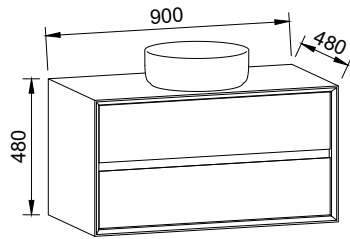

EMBRACE 750mm

Wall Hung

CABINET WITH	SKU	RRP
20mm SilkSurface Top with White Gloss Above Counter Ceramic Basin	EMB-V-750-C-SSA-W	\$4,127

EMBRACE 900mm

Wall Hung

CABINET WITH	SKU	RRP
20mm SilkSurface Top with White Gloss Above Counter Ceramic Basin	EMB-V-900-C-SSA-W	\$4,975