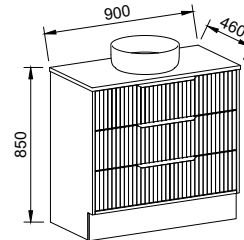

CABINET WITH	SKU	RRP
20mm SilkSurface Top with White Gloss Above Counter Ceramic Basin	EMM-V-900-C-SSA-F	$3,504
No Top	EMM-VCO-900-C-X-F	$2,685