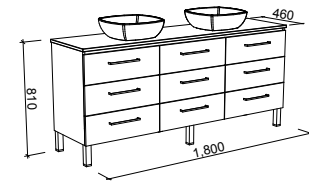

On Legs

CABINET WITH	SKU	RRP
20mm SilkSurface Top with White Gloss Above Counter Ceramic Basins	ASH-V-1800-D-SSA-L	$7,216
No Top	ASH-VCO-1800-D-X-L	$4,374

NOTE: Cabinet height for Ashton vanities may need to be altered to suit under counter basins. POA.