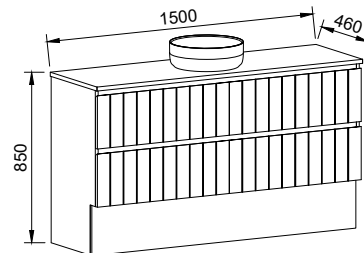

CABINET WITH	SKU	RRP
20mm SilkSurface Top with White Gloss Above Counter Ceramic Basin	HEN-V-1500-C-SSA-F	$5,288
20mm SilkSurface Top with White Gloss Under Counter Ceramic Basin	HEN-V-1500-C-SSU-F	$5,288
No Top	HEN-VCO-1500-C-X-F	$3,429