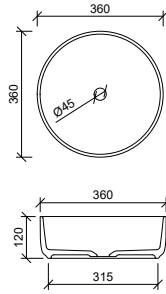

Ceramic Basins Continued

Allure Flute White

32mm waste.

WG ALF-BS-360-WG-S | $246
WM ALF-BS-360-WM-U | $407