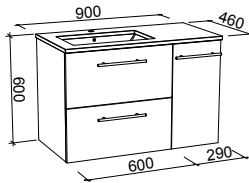

MARSHALL 900mm OFFSET BOWL

Wall Hung