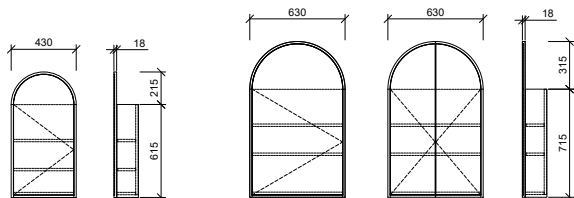

Church Frame Shaving Cabinet

A curved top and painted frame come together in a design of understated elegance.

- Upgrade to Platinum option with Luxe Graphite interior and glass internal shelves to match Platinum vanities
- Semi-recessed option available on request

Cabinet Colours: Any painted finish

01. Church Frame Shaving Cabinet 430mm CHUF-SC-430-S-G $1,108
Cabinet Colour: Saxby Blue Satin

02. Church Frame Shaving Cabinet 630mm CHUF-SC-630-S-G $1,210
Cabinet Colour: White Satin

03. Church Frame Shaving Cabinet 630mm CHUF-SC-630-S-G $1,210 each
Cabinet Colour: Hog Bristle® Half Satin