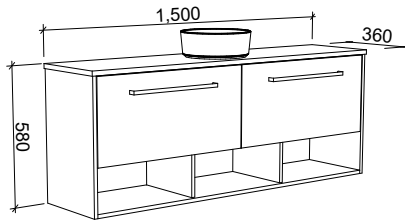

KARLIE 1500mm CENTRE BOWL

Wall Hung

CABINET WITH	SKU	RRP
20mm SilkSurface Top with White Gloss Above Counter Ceramic Basin	KAR-V-1500-C-SSA-W	$4,216
20mm SilkSurface Top with White Gloss Ceramic Under Counter Basin	KAR-V-1500-C-SSU-W	$4,216
No Top	KAR-VCO-1500-C-X-W	$2,323

Floor Standing