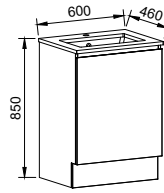

Floor Standing

CABINET WITH	SKU	RRP
20mm SilkSurface Top with White Gloss Above Counter Ceramic Basin	DAK-V-600-C-SSA-F	$3,117
20mm SilkSurface Top with White Gloss Under Counter Ceramic Basin	DAK-V-600-C-SSU-F	$3,117
No Top	DAK-VCO-600-C-X-F	$1,810