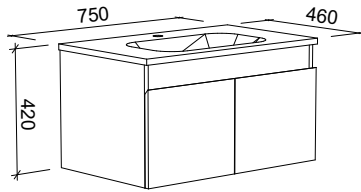

Rockford

SILVER INCLUSIONS

ROCKFORD 750mm

Wall Hung

CABINET WITH	SKU	RRP
Alpha Ceramic Top	RKF-V-750-C-APH-W	\$1,186
Haven Matte Dolomite Top	RKF-V-750-C-HVN-W	\$1,186
No Top	RKF-VCO-750-C-X-W	\$765

Floor Standing