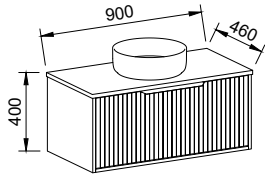

APOLLO PAINTED
Order with Apollo Front

APOLLO WOODGRAIN
Order with Apollo Front

DOCKLAND PAINTED
Order with Dockland Front

DOCKLAND WOODGRAIN
Order with Dockland Front

ELWOOD 900mm

Wall Hung

CABINET WITH	SKU	RRP
20mm SilkSurface Top with White Gloss Above Counter Ceramic Basin	ELW-V-900-C-SSA-W	\$2,550
20mm SilkSurface Top with White Gloss Under Counter Ceramic Basin	ELW-V-900-C-SSU-W	\$2,724
No Top	ELW-VCO-900-C-X-W	\$1,176