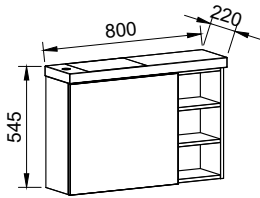

Eadie

SILVER INCLUSIONS

EADIE 800mm OFFSET BOWL

Wall Hung