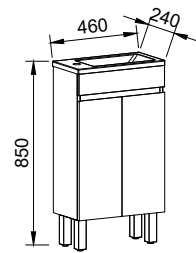

On Legs

CABINET WITH	SKU	RRP	CABINET WITH	SKU	RRP	CABINET WITH	SKU	RRP
Ensuite Mineral Composite Top Left-hand Offset	ENS-V-460-L-ENS-W	$1,026	Ensuite Mineral Composite Top Left-hand Offset	ENS-V-460-L-ENS-F	$1,102	Ensuite Mineral Composite Top Left-hand Offset	ENS-V-460-L-ENS-L	$1,258
No Top Left-hand Offset	ENS-VCO-460-L-X-W	$776	No Top Left-hand Offset	ENS-VCO-460-L-X-F	$856	No Top Left-hand Offset	ENS-VCO-460-L-X-L	$970

NOTE: Right-hand offset also available. Order by replacing -L- with -R- in the relevant SKU.