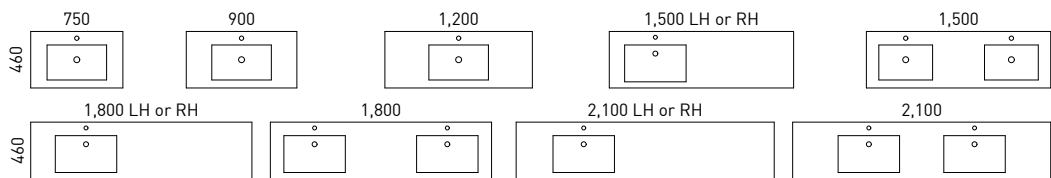

Generous drawers and practical door storage balance elegance with practicality.

Mounts:	Wall hung, Floor standing, On legs
Tops:	20mm SilkSurface slab top with above counter basin/s (see page 238)
Cabinet Colours:	Any woodgrain or painted finish (see pages 266 - 271)
Handles:	All options including Fingerpull (see pages 252 - 257)
Routes:	Flat panel as standard

01. Taylor Vanity 1500mm TAY-V-1500-D-SSA-F $4,386

Cabinet Colour: Light Grey Satin Vanity Top: Riverina SilkSurface Basins: Grey Matte Allure Ceramic Handles: Fingerpull
Upgrades: Basin Colour UPG-OPT-BASCOLOUR ADD $161 per basin | Square SilkSurface Splashback TOP-OPT-SB-S ADD $554 ($369 PLM)

02. Taylor Vanity 750mm TAY-V-750-C-SSA-W $2,097

Cabinet Colour: Calm Oak Vanity Top: Calcutta Snow SilkSurface Basin: White Gloss Lorenzo Inset Ceramic Handles: Fingerpull