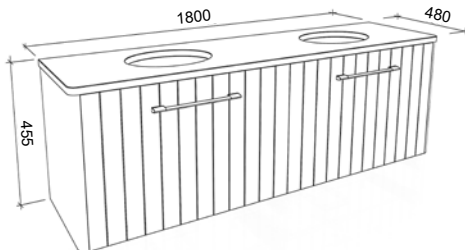

SABA 1800mm DOUBLE BOWL

Wall Hung

CABINET WITH	SKU	RRP
20mm SilkSurface Top with White Gloss Above Counter Ceramic Basins	SAB-V-1800-D-SSA-W	$4,572
20mm SilkSurface Top with White Gloss Under Counter Ceramic Basins	SAB-V-1800-D-SSU-W	$5,209
No Top	SAB-VCO-1800-D-X-W	$2,417