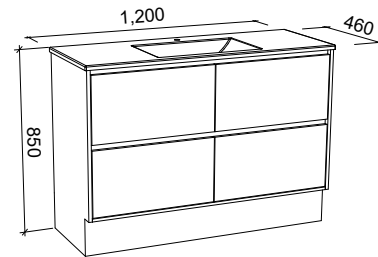

CABINET WITH	SKU	RRP
Alpha Ceramic Top	GRA-V-1200-C-APH-F	$3,402
Regal Mineral Composite Top	GRA-V-1200-C-REG-F	$3,402
Haven Matte Dolomite Top	GRA-V-1200-C-HVN-F	$3,402
20mm SilkSurface Top with White Gloss Above Counter Ceramic Basin	GRA-V-1200-C-SSA-F	$4,041
20mm SilkSurface Top with White Gloss Under Counter Ceramic Basin	GRA-V-1200-C-SSU-F	$4,041
No Top	GRA-VCO-1200-C-X-F	$2,625