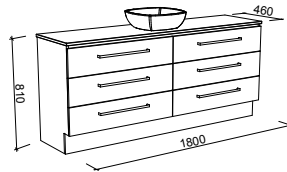

Floor Standing

CABINET WITH	SKU	RRP
20mm SilkSurface Top with White Gloss Above Counter Ceramic Basin	ASH-V-1800-C-SSA-F	$6,178
No Top	ASH-VCO-1800-C-X-F	$3,832