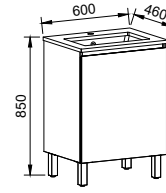

On Legs

CABINET WITH	SKU	RRP
20mm SilkSurface Top with White Gloss Above Counter Ceramic Basin	DAK-V-600-C-SSA-L	$3,212
20mm SilkSurface Top with White Gloss Under Counter Ceramic Basin	DAK-V-600-C-SSU-L	$3,212
No Top	DAK-VCO-600-C-X-L	$1,906

NOTE: Please confirm hinge side when ordering.