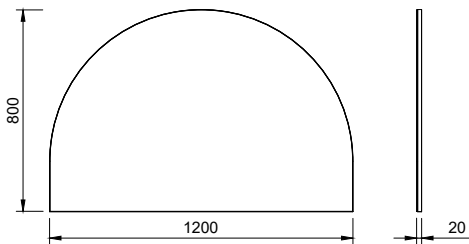

Melody Mirror

Half-moon form with graceful curves and modern simplicity.

Mount: Easy split batten mounting system

Colours: Any woodgrain or painted finish. White satin edging unless specified otherwise.

Melody Mirror 1200mm MEL-M-1200-800 $1,237
Colour: White Satin
Upgrade: Mirror Lighting LED-L-MIRROR ADD $436

Miami Mirror

Clean-lined rectangular mirror, framed by a subtle border for refined style.

Mount: Easy split batten mounting system

Colours: Any woodgrain or painted finish