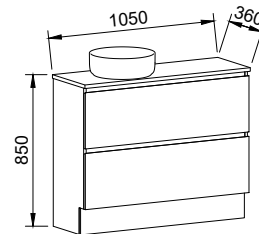

NOTE: Right-hand offset also available. Order by replacing -L- with -R- in the relevant SKU. Centre bowl available on request.

BILLIE 1050mm OFFSET BOWL

Wall Hung

Floor Standing

CABINET WITH	SKU	RRP
20mm SilkSurface Top with White Gloss Above Counter Ceramic Basin Left-hand Offset	BIL-V-1050-L-SSA-W	\$2,940
20mm SilkSurface Top with White Gloss Under Counter Ceramic Basin Left-hand Offset	BIL-V-1050-L-SSU-W	\$2,940
No Top Left-hand Offset	BIL-VCO-1050-L-X-W	\$1,572