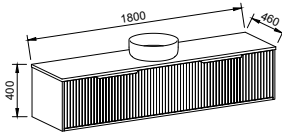

ELWOOD 1800mm CENTRE BOWL

Wall Hung

CABINET WITH	SKU	RRP
20mm SilkSurface Top with White Gloss Above Counter Ceramic Basin	ELW-V-1800-C-SSA-W	$4,164
20mm SilkSurface Top with White Gloss Under Counter Ceramic Basin	ELW-V-1800-C-SSU-W	$4,338
No Top	ELW-VCO-1800-C-X-W	$2,143

Floor Standing