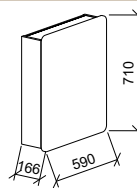

SKU	RRP
COL-SC-590-S-G	$1,195
COL-SC-590-S-P	$1,324

740mm