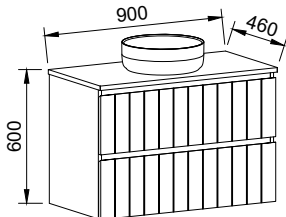

HENLEY 900mm

Wall Hung

CABINET WITH	SKU	RRP
20mm SilkSurface Top with White Gloss Above Counter Ceramic Basin	HEN-V-900-C-SSA-W	$3,383
20mm SilkSurface Top with White Gloss Under Counter Ceramic Basin	HEN-V-900-C-SSU-W	$3,383
No Top	HEN-VCO-900-C-X-W	$2,149