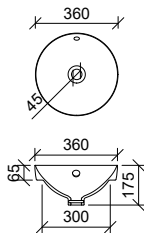

Henry Under Counter*

32mm waste, with overflow to back. Only available with SilkSurface slab top. Offset or wall mounted tapware required.

NOTE: Cannot be purchased on their own.

WG HENU-BS-360-WG-S | $246