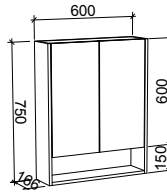

SKU	RRP
SAN-SC-600-D-G	$927
SAN-SC-600-D-P	$1,062

750mm