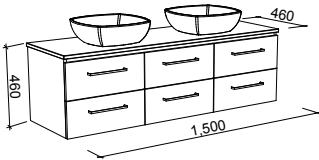

ASHTON 1500mm DOUBLE BOWL

Wall Hung

CABINET WITH	SKU	RRP
20mm SilkSurface Top with White Gloss Above Counter Ceramic Basins	ASH-V-1500-D-SSA-W	\$5,662
No Top	ASH-VCO-1500-D-X-W	\$3,155

Floor Standing

CABINET WITH	SKU	RRP
20mm SilkSurface Top with White Gloss Above Counter Ceramic Basins	ASH-V-1500-D-SSA-F	\$6,467
No Top	ASH-VCO-1500-D-X-F	\$3,750