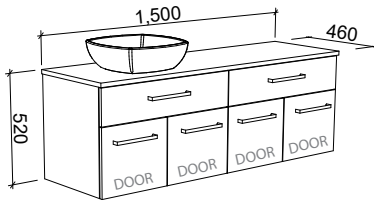

TAYLOR 1500mm OFFSET BOWL

Wall Hung

CABINET WITH	SKU	RRP
20mm SilkSurface Top with White Gloss Above Counter Ceramic Basin Left-hand Offset	TAY-V-1500-L-SSA-W	$3,726
No Top Left-hand Offset	TAY-VCO-1500-L-X-W	$1,665