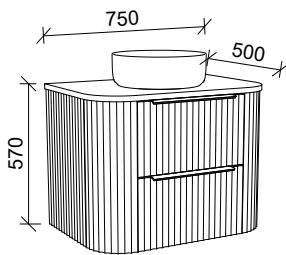

SOCOA 750mm

Wall Hung

CABINET WITH	SKU	RRP
20mm SilkSurface Top with White Gloss Above Counter Ceramic Basin	SOC-V-750-C-SSA-W	$3,527
No Top	SOC-VCO-750-C-X-W	$3,023