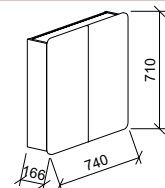

630mm Double Door

SKU	RRP
CHUF-SC-630-D-G	\$1,210
CHUF-SC-630-D-P	\$1,272

590mm*

SKU	RRP
COL-SC-590-S-G	\$1,195
COL-SC-590-S-P	\$1,324

740mm

SKU	RRP
COL-SC-740-D-G	\$1,295
COL-SC-740-D-P	\$1,424

NOTE: -P denotes Platinum range. These shaving cabinets include 'Luxe Graphite' interiors to match Platinum vanities and glass interior shelves as standard. -G denotes standard cabinets and include white interiors. Lighting and powerpoints are not included in shaving cabinet pricing. All mirrors are copper free. Depth on Gold cabinets can be adjusted to a minimum of 120mm for no price change. Refer to pages 226 - 234 for options and pricing. *Please specify hinge side when ordering.