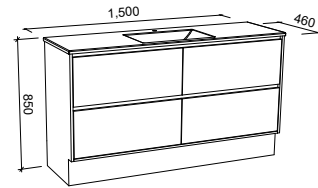

CABINET WITH	SKU	RRP
Alpha Ceramic Top	GRA-V-1500-C-APH-F	$4,224
Regal Mineral Composite Top	GRA-V-1500-C-REG-F	$4,099
Haven Matte Dolomite Top	GRA-V-1500-C-HVN-F	$4,099
20mm SilkSurface Top with White Gloss Above Counter Ceramic Basin	GRA-V-1500-C-SSA-F	$4,753
20mm SilkSurface Top with White Gloss Under Counter Ceramic Basin	GRA-V-1500-C-SSU-F	$4,753
No Top	GRA-VCO-1500-C-X-F	$2,866