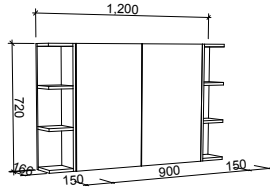

SKU	RRP
BOS-SC-1200-D-G	$1,458
BOS-SC-1200-D-P	$1,592

1500mm