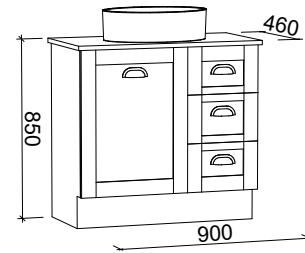

CABINET WITH	SKU	RRP
Alpha Ceramic Top	VIC-V-900-C-APH-F	$2,810
20mm SilkSurface Top with White Gloss Above Counter Ceramic Basin	VIC-V-900-C-SSA-F	$3,122
20mm SilkSurface Top with White Gloss Under Counter Ceramic Basin Left-hand Offset	VIC-V-900-L-SSU-F	$3,122
60mm SilkSurface Freedom Top with White Gloss Above Counter Ceramic Basin	VIC-V-900-C-FRA-F	$3,377
60mm SilkSurface Freedom Top with White Gloss Under Counter Ceramic Basin	VIC-V-900-C-FRU-F	$3,377
No Top	VIC-VCO-900-C-X-F	$2,397

NOTE: Under Counter basin must be offset. Right-hand offset also available. Order by replacing -L- with -R- in the relevant SKU.