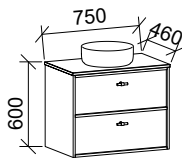

TARO 750mm

Wall Hung

CABINET WITH	SKU	RRP
20mm SilkSurface Top with White Gloss Above Counter Ceramic Basin	TAR-V-750-C-SSA-W	$2,527
No Top	TAR-VCO-750-C-X-W	$1,497

Floor Standing