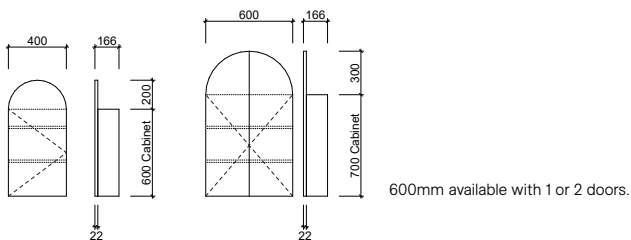

02.

03.

01. Church Shaving Cabinet 400mm CHU-SC-400-S-G $1,108 each
Cabinet Colour: Classic Oak

02. Church Shaving Cabinet 600mm CHU-SC-600-D-G $1,210 each
Cabinet Colour: White Satin

03. Church Shaving Cabinet 600mm CHU-SC-600-S-G $1,210
Cabinet Colour: Olive Satin