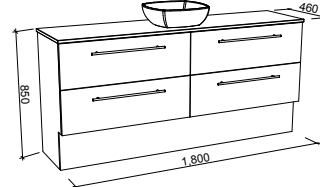

CABINET WITH	SKU	RRP
Regal Mineral Composite Top	OXB-V-1800-C-REG-F	$4,617
Stadium Mineral Composite Top	OXB-V-1800-C-STD-F	$4,617
20mm SilkSurface Top with White Gloss Above Counter Ceramic Basin	OXB-V-1800-C-SSA-F	$5,016
20mm SilkSurface Top with White Gloss Under Counter Ceramic Basin	OXB-V-1800-C-SSU-F	$5,016
No Top	OXB-VCO-1800-C-X-F	$3,166