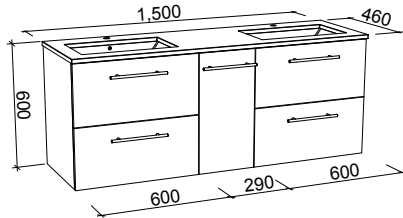

MARSHALL 1500mm DOUBLE BOWL

Wall Hung

CABINET WITH	SKU	RRP
20mm SilkSurface Top with White Gloss Above Counter Ceramic Basins	MAR-V-1500-D-SSA-W	$4,248
20mm SilkSurface Top with White Gloss Under Counter Ceramic Basins	MAR-V-1500-D-SSU-W	$4,248
No Top	MAR-VCO-1500-D-X-W	$2,203

Floor Standing