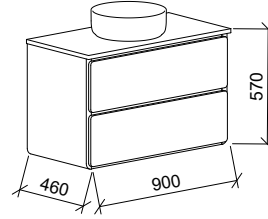

COLBY 900mm

Wall Hung

CABINET WITH	SKU	RRP
20mm SilkSurface Top with White Gloss Above Counter Ceramic Basin	COL-V-900-C-SSA-W	$2,339
20mm SilkSurface Top with White Gloss Under Counter Ceramic Basin	COL-V-900-C-SSU-W	$2,642
No Top	COL-VCO-900-C-X-W	$1,641