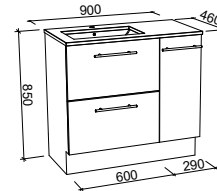

Floor Standing

CABINET WITH	SKU	RRP
20mm SilkSurface Top with White Gloss Above Counter Ceramic Basin Left-hand Offset	MAR-V-900-L-SSA-W	$3,042
20mm SilkSurface Top with White Gloss Under Counter Ceramic Basin Left-hand Offset	MAR-V-900-L-SSU-W	$3,042
No Top Left-hand Offset	MAR-VCO-900-L-X-W	$1,773

CABINET WITH	SKU	RRP
20mm SilkSurface Top with White Gloss Above Counter Ceramic Basin Left-hand Offset	MAR-V-900-L-SSA-F	$3,140
20mm SilkSurface Top with White Gloss Under Counter Ceramic Basin Left-hand Offset	MAR-V-900-L-SSU-F	$3,140
No Top Left-hand Offset	MAR-VCO-900-L-X-F	$1,879

NOTE: Available with offset bowl above drawers only. Right-hand offset also available. Order by replacing -L- with -R- in the relevant SKU.