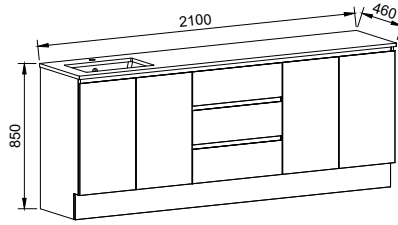

Floor Standing