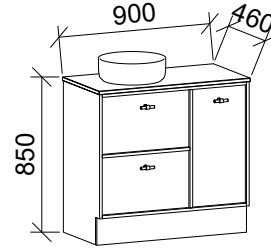

CABINET WITH	SKU	RRP
20mm SilkSurface Top with White Gloss Above Counter Ceramic Basin Left-hand Offset	TAK-V-900-L-SSA-F	$3,170
No Top Left-hand Offset	TAK-VCO-900-L-X-F	$1,898

NOTE: Right-hand offset also available. Order by replacing -L- with -R- in the relevant SKU.