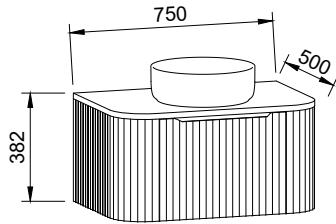

Santos

GOLD INCLUSIONS

SANTOS 750mm

Wall Hung

CABINET WITH	SKU	RRP
20mm SilkSurface Top with White Gloss Above Counter Ceramic Basin	SAN-V-750-C-SSA-W	$2,611
No Top	SAN-VCO-750-C-X-W	$2,108