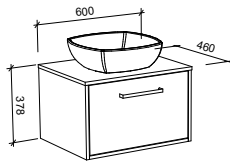

Delaware

GOLD INCLUSIONS

DELAWARE 600mm

Wall Hung

CABINET WITH	SKU	RRP
18mm Laminate Top with White Gloss Ceramic Above Counter Basin	DEL-V-600-C-LMA-W	$1,532
No Top	DEL-VCO-600-C-X-W	$948

Floor Standing