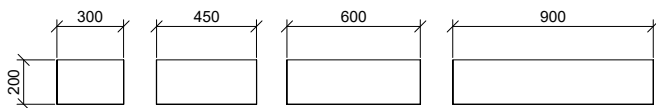

NOTE: Other sizes available on request
(additional charges and depth restrictions apply)