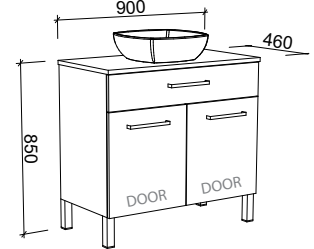

On Legs

CABINET WITH	SKU	RRP
20mm SilkSurface Top with White Gloss Above Counter Ceramic Basin	TAY-V-900-C-SSA-L	$2,984
No Top	TAY-VCO-900-C-X-L	$1,510