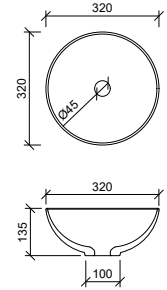

WG QUI-BS-600-WG-S | \$246

Rose White*

32mm waste.

WG ROS-BS-320-WG-S | \$246

Addison Inset White

Offset or wall mounted tapware required. 32mm waste.

WG ADD-BS-400-WG-S | \$246
WM ADD-BS-400-WM-U | \$407

Arcade Inset White