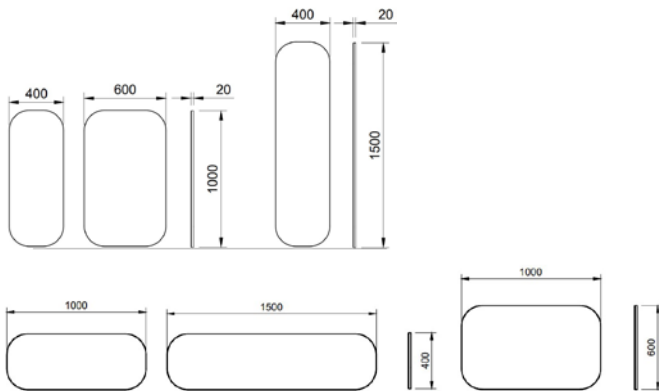

Jazz Arch Mirror 600mm x 1000mm JZA-M-600-1000 $775
Colour: White Satin