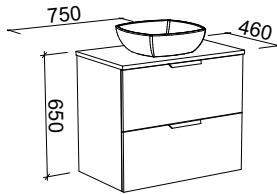

SUTHERLAND HOUSE 750mm

Wall Hung

CABINET WITH	SKU	RRP
20mm SilkSurface Top with White Gloss Above Counter Ceramic Basin	SHC-V-750-C-SSA-W	$3,391
20mm SilkSurface Top with White Gloss Under Counter Ceramic Basin	SHC-V-750-C-SSU-W	$3,391
No Top	SHC-VCO-750-C-X-W	$2,211