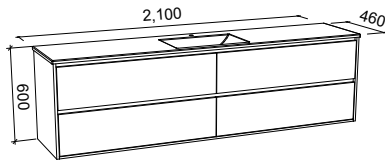

GRANGE 2100mm CENTRE BOWL

Wall Hung

CABINET WITH	SKU	RRP
Regal Mineral Composite Top	GRA-V-2100-C-REG-W	$5,762
20mm SilkSurface Top with White Gloss Above Counter Ceramic Basin	GRA-V-2100-C-SSA-W	$5,223
20mm SilkSurface Top with White Gloss Under Counter Ceramic Basin	GRA-V-2100-C-SSU-W	$5,223
No Top	GRA-VCO-2100-C-X-W	$3,131

Floor Standing