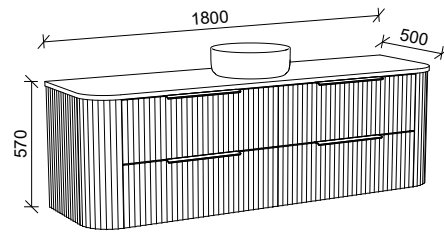

SOCOIA 1800mm CENTRE BOWL

Wall Hung

CABINET WITH	SKU	RRP
20mm SilkSurface Top with White Gloss Above Counter Ceramic Basin	SOC-V-1800-C-SSA-W	$5,478
No Top	SOC-VCO-1800-C-X-W	$4,490