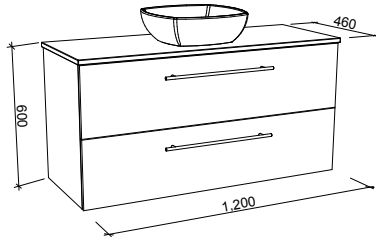

Oxbow

GOLD INCLUSIONS

OXBOW 1200mm

Wall Hung

CABINET WITH	SKU	RRP
Regal Mineral Composite Top	OXB-V-1200-C-REG-W	\$2,749
Stadium Mineral Composite Top	OXB-V-1200-C-STD-W	\$2,749
Alpha Ceramic Top	OXB-V-1200-C-APH-W	\$2,749
20mm SilkSurface Top with White Gloss Above Counter Ceramic Basin	OXB-V-1200-C-SSA-W	\$3,369
20mm SilkSurface Top with White Gloss Under Counter Ceramic Basin	OXB-V-1200-C-SSU-W	\$3,369
No Top	OXB-VCO-1200-C-X-W	\$2,035