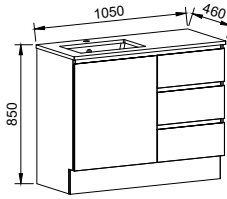

NOTE: Right-hand offset also available. Order by replacing -L- with -R- in the relevant SKU.

Dakota

PLATINUM INCLUSIONS

DAKOTA 1050mm OFFSET BOWL

Wall Hung

Floor Standing

On Legs

CABINET WITH	SKU	RRP	CABINET WITH	SKU	RRP	CABINET WITH	SKU	RRP
20mm SilkSurface Top with White Gloss Above Counter Ceramic Basin Left-hand Offset	DAK-V-1050-L-SSA-W	\$4,470	20mm SilkSurface Top with White Gloss Above Counter Ceramic Basin Left-hand Offset	DAK-V-1050-L-SSA-F	\$4,822	20mm SilkSurface Top with White Gloss Above Counter Ceramic Basin Left-hand Offset	DAK-V-1050-L-SSA-L	\$4,898
20mm SilkSurface Top with White Gloss Under Counter Ceramic Basin Left-hand Offset	DAK-V-1050-L-SSU-W	\$4,470	20mm SilkSurface Top with White Gloss Under Counter Ceramic Basin Left-hand Offset	DAK-V-1050-L-SSU-F	\$4,822	20mm SilkSurface Top with White Gloss Under Counter Ceramic Basin Left-hand Offset	DAK-V-1050-L-SSU-L	\$4,898
No Top Left-hand Offset	DAK-VCO-1050-L-X-W	\$2,299	No Top Left-hand Offset	DAK-VCO-1050-L-X-F	\$2,667	No Top Left-hand Offset	DAK-VCO-1050-L-X-L	\$2,745