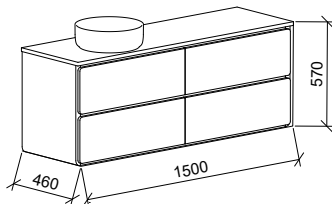

COLBY 1500mm OFFSET BOWL

Wall Hung

CABINET WITH	SKU	RRP
20mm SilkSurface Top with White Gloss Above Counter Ceramic Basin Left-hand Offset	COL-V-1500-L-SSA-W	$3,545
20mm SilkSurface Top with White Gloss Under Counter Ceramic Basin Left-hand Offset	COL-V-1500-L-SSU-W	$3,848
No Top	COL-VCO-1500-L-X-W	$2,760