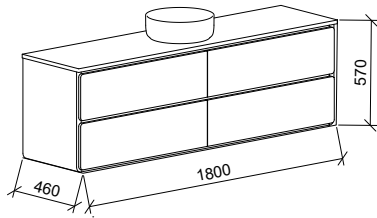

COLBY 1800mm CENTRE BOWL

Wall Hung

CABINET WITH	SKU	RRP
20mm SilkSurface Top with White Gloss Above Counter Ceramic Basin	COL-V-1800-C-SSA-W	$3,954
20mm SilkSurface Top with White Gloss Under Counter Ceramic Basin	COL-V-1800-C-SSU-W	$4,257
No Top	COL-VCO-1800-C-X-W	$2,937