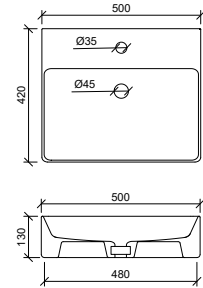

With overflow and tap landing. 32mm waste.

WG ICN-BS-420-WG-S | \$246

Iconic 500 White

With overflow and tap landing. 32mm waste.

WG ICN-BS-500-WG-S | \$246

Jessie White*

32mm waste.

WG JES-BS-320-WG-S | \$246
WM JES-BS-320-WM-U | \$407