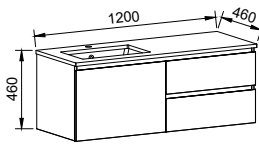

DAKOTA 1200mm OFFSET BOWL

Wall Hung