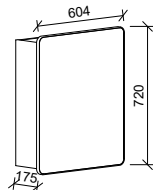

SKU	RRP
SHC-SC-600-S-G	$1,270

750mm