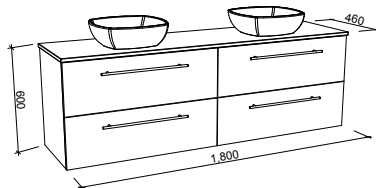

OXBOW 1800mm DOUBLE BOWL

Wall Hung

CABINET WITH	SKU	RRP
Regal Mineral Composite Top	OXB-V-1800-D-REG-W	$4,819
Stadium Mineral Composite Top	OXB-V-1800-D-STD-W	$4,819
20mm SilkSurface Top with White Gloss Above Counter Ceramic Basins	OXB-V-1800-D-SSA-W	$5,218
20mm SilkSurface Top with White Gloss Under Counter Ceramic Basins	OXB-V-1800-D-SSU-W	$5,218
No Top	OXB-VCO-1800-D-X-W	$3,080

Floor Standing