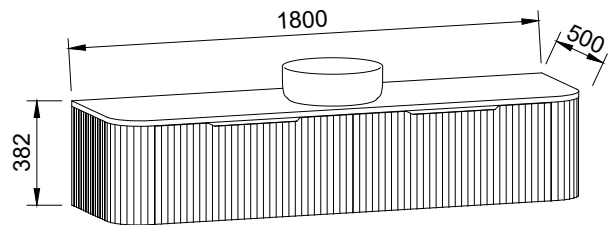

SANTOS 1800mm CENTRE BOWL

Wall Hung

CABINET WITH	SKU	RRP
20mm SilkSurface Top with White Gloss Above Counter Ceramic Basin	SAN-V-1800-C-SSA-W	$4,323
No Top	SAN-VCO-1800-C-X-W	$3,335