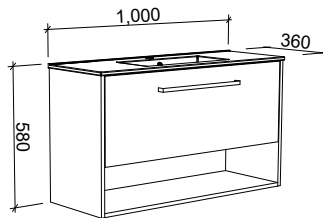

KARLIE 1000mm

Wall Hung

CABINET WITH	SKU	RRP
Urban Ceramic Top	KAR-V-1000-C-URB-W	$2,557
No Top	KAR-VCO-1000-C-X-W	$1,748

Floor Standing