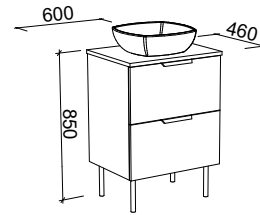

On Legs

CABINET WITH	SKU	RRP
20mm SilkSurface Top with White Gloss Above Counter Ceramic Basin	SHC-V-600-C-SSA-L	$3,378
20mm SilkSurface Top with White Gloss Under Counter Ceramic Basin	SHC-V-600-C-SSU-L	$3,378
No Top	SHC-VCO-600-C-X-L	$2,212