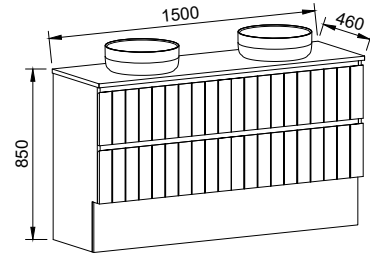

CABINET WITH	SKU	RRP
20mm SilkSurface Top with White Gloss Above Counter Ceramic Basins	HEN-V-1500-D-SSA-F	$5,764
20mm SilkSurface Top with White Gloss Under Counter Ceramic Basins	HEN-V-1500-D-SSU-F	$5,764
No Top	HEN-VCO-1500-D-X-F	$3,632