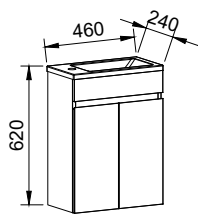

Ensuite

SILVER INCLUSIONS

ENSUITE 460mm

Wall Hung