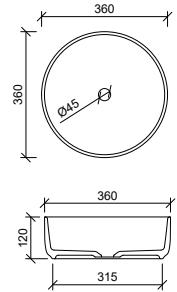

Grey Matte

GM ALL-BS-360-GM-U | $407