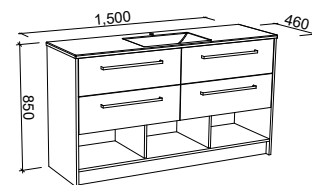

CABINET WITH	SKU	RRP
Alpha Ceramic Top	KAN-V-1500-C-APH-F	$5,136
Regal Mineral Composite Top	KAN-V-1500-C-REG-F	$4,635
Haven Matte Dolomite Top	KAN-V-1500-C-HVN-F	$4,635
20mm SilkSurface Top with White Gloss Above Counter Ceramic Basin	KAN-V-1500-C-SSA-F	$5,300
20mm SilkSurface Top with White Gloss Under Counter Ceramic Basin	KAN-V-1500-C-SSU-F	$5,300
No Top	KAN-VCO-1500-C-X-F	$3,441