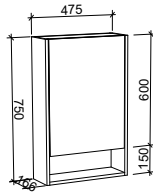

SANREMO†

475mm*

SKU	RRP
SAN-SC-475-S-G	$788
SAN-SC-475-S-P	$894

600mm