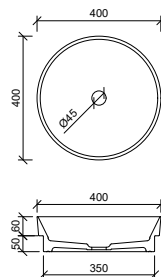

Radius Inset

Offset or wall mounted tapware required. 32mm waste.

White Gloss/Matte

WG ELI-BS-415-WG-S | $246

WM ELI-BS-415-WM-U | $407

Black Matte

BKM ELI-BS-415-BKM-U | $407