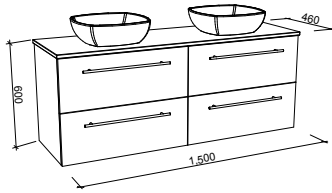

Oxbow

GOLD INCLUSIONS

OXBOW 1500mm DOUBLE BOWL

Wall Hung

CABINET WITH	SKU	RRP
Regal Mineral Composite Top	OXB-V-1500-D-REG-W	\$4,392
Stadium Mineral Composite Top	OXB-V-1500-D-STD-W	\$4,392
Alpha Ceramic Top	OXB-V-1500-D-APH-W	\$4,516
20mm SilkSurface Top with White Gloss Above Counter Ceramic Basins	OXB-V-1500-D-SSA-W	\$5,049
20mm SilkSurface Top with White Gloss Under Counter Ceramic Basins	OXB-V-1500-D-SSU-W	\$5,049
No Top	OXB-VCO-1500-D-X-W	\$2,910