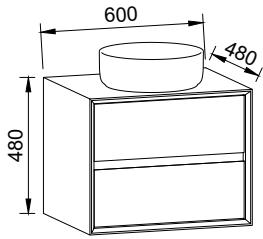

APOLLO PAINTED
Order with Apollo Front

APOLLO WOODGRAIN
Order with Apollo Front

DOCKLAND PAINTED
Order with Dockland Front

DOCKLAND WOODGRAIN
Order with Dockland Front

EMBRACE 600mm

Wall Hung

CABINET WITH	SKU	RRP
20mm SilkSurface Top with White Gloss Above Counter Ceramic Basin	EMB-V-600-C-SSA-W	\$3,943