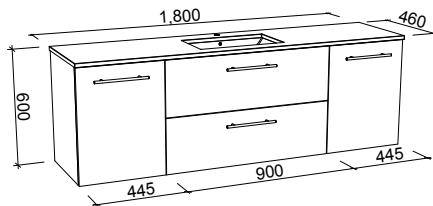

MARSHALL 1800mm CENTRE BOWL

Wall Hung

CABINET WITH	SKU	RRP
20mm SilkSurface Top with White Gloss Above Counter Ceramic Basin	MAR-V-1800-C-SSA-W	$4,301
20mm SilkSurface Top with White Gloss Under Counter Ceramic Basin	MAR-V-1800-C-SSU-W	$4,301
No Top	MAR-VCO-1800-C-X-W	$2,424

Floor Standing