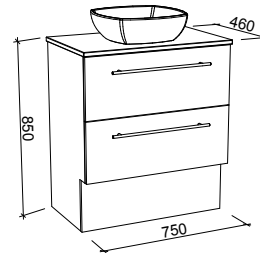

CABINET WITH	SKU	RRP
Regal Mineral Composite Top	OXB-V-750-C-REG-F	$2,337
Stadium Mineral Composite Top	OXB-V-750-C-STD-F	$2,337
Alpha Ceramic Top	OXB-V-750-C-APH-F	$2,337
20mm SilkSurface Top with White Gloss Above Counter Ceramic Basin	OXB-V-750-C-SSA-F	$2,810
20mm SilkSurface Top with White Gloss Under Counter Ceramic Basin	OXB-V-750-C-SSU-F	$2,810
No Top	OXB-VCO-750-C-X-F	$1,852