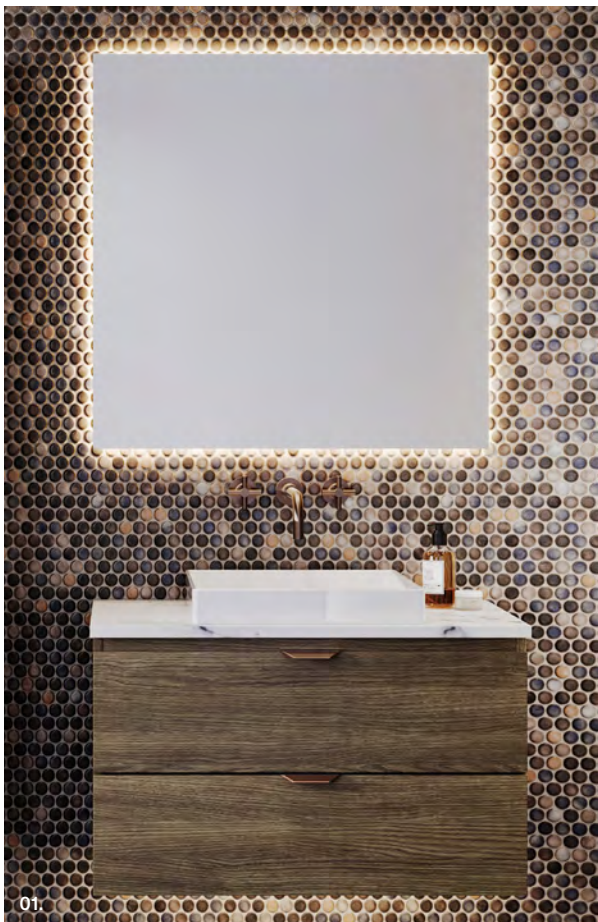

Quiet confidence meets all-drawer storage, backed by a lifetime warranty.

Mounts:	Wall hung, Floor standing, On legs
Tops:	20mm SilkSurface with above counter basin/s (see page 238)
Cabinet Colours:	Any woodgrain or painted finish (see pages 266 - 271)
Handles:	All options including Fingerpull (see pages 252 - 257)
Routes:	Flat panel as standard

- **01. Ashton Vanity 750mm** ASH-V-750-C-SSA-W $3,318
  Cabinet Colour: Smoked Kala Ash *Vanity Top:* Opalora SilkSurface *Basin:* White Gloss Arcade Inset Ceramic *Handles:* Brushed Bronze 100mm Ova
  Upgrade: Under Cabinet Lighting LED-L-UNDERCAB-V ADD $436
- **02. Ashton Vanity 1200mm** ASH-V-1200-C-SSA-W $4,302
  Cabinet Colour: White Satin *Vanity Top:* Bianco Pearl SilkSurface *Basin:* White Gloss Myrtle Ceramic *Handles:* Brushed Nickel 361mm D
  Upgrade: Under Cabinet Lighting LED-L-UNDERCAB-V ADD $436
- **03. Ashton Vanity 1800mm** ASH-V-1800-D-SSA-W $6,129
  Cabinet Colour: Florentine Walnut *Vanity Top:* Arctic White SilkSurface *Basins:* White Gloss Enchant Ceramic *Handles:* Fingerpull