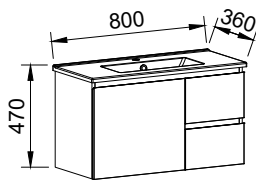

FLORIDA ENSUITE 800mm

Wall Hung