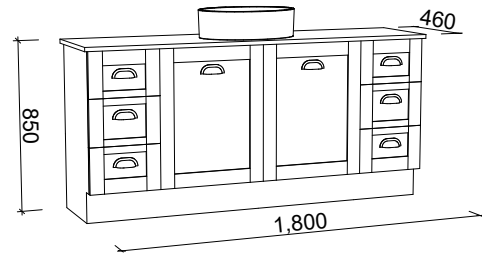

CABINET WITH	SKU	RRP
20mm SilkSurface Top with White Gloss Above Counter Ceramic Basin	VIC-V-1800-C-SSA-F	$4,835
20mm SilkSurface Top with White Gloss Under Counter Ceramic Basin	VIC-V-1800-C-SSU-F	$4,835
60mm SilkSurface Freedom Top with White Gloss Above Counter Ceramic Basin	VIC-V-1800-C-FRA-F	$5,412
60mm SilkSurface Freedom Top with White Gloss Under Counter Ceramic Basin	VIC-V-1800-C-FRU-F	$5,412
No Top	VIC-VCO-1800-C-X-F	$4,141