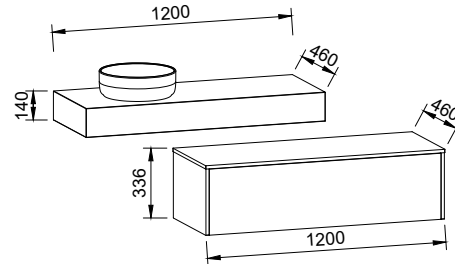

MILAN 1200mm OFFSET BOWL

Wall Hung

CABINET WITH	SKU	RRP
Complete Unit Left-hand Offset Including White Gloss Ceramic Above Counter Basin, Laminate Slab Top and Cabinet	MIL-V-1200-L-LMA-W	$4,023
Complete Unit Left-hand Offset Including White Gloss Ceramic Above Counter Basin, SilkSurface Top and Cabinet	MIL-V-1200-L-BAA-W	$4,647
Wall Hung Cabinet Only Left-hand Offset	MIL-VCO-1200-L-X-W	$2,087
Laminated Slab Top and Basin Only 1200 x 460 x 140 with mounting brackets Left-hand Offset Incl. White Gloss Ceramic Above Counter Basin	LMA-ST-1200-140-460-L	$2,137
SilkSurface Top and Basin Only 1200 x 460 x 140 with mounting brackets Left-hand Offset Incl. White Gloss Ceramic Above Counter Basin	BAA-ST-1200-140-460-L	$2,682

NOTE: Right-hand offset also available. Order by replacing -L- with -R- in the relevant SKU.

NOTE: Bailey tops are SilkSurface tops exclusive to Milan vanities.