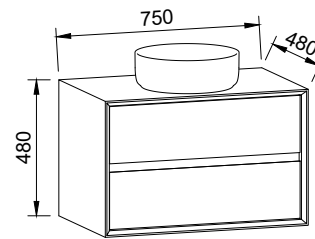

EMBRACE 750mm

Wall Hung

CABINET WITH	SKU	RRP
20mm SilkSurface Top with White Gloss Above Counter Ceramic Basin	EMB-V-750-C-SSA-W	$4,127