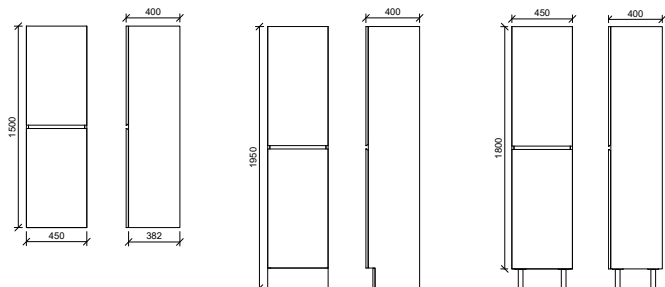

Lincoln Tallboy

Discreet bathroom helper with a tilt-out laundry basket and optional mirrored front.

Inclusions: Gold or Platinum (with Luxe Graphite interior to match Platinum vanities)

Mounts: Wall hung, Floor standing, On legs

Cabinet Colours: Any woodgrain or painted finish (see pages 266 - 271)

Handles: All options including Fingerpull (see pages 252 - 257)

Routes: Flat panel as standard

01. Lincoln Tallboy LIN-TB-450-F-G $1,984

Cabinet Colour: White Satin *Handles:* Chrome Eclipse

02. Lincoln Tallboy LIN-TB-450-W-G $1,890

Cabinet Colour: Smoked Kala Ash *Handles:* Fingerpull *Upgrade:* Under Cabinet Tallboy Lighting LED-L-UNDERCAB-V ADD $436