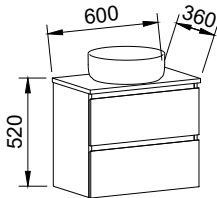

BILLIE 600mm

Wall Hung

CABINET WITH	SKU	RRP
20mm SilkSurface Top with White Gloss Above Counter Ceramic Basin	BIL-V-600-C-SSA-W	$2,110
20mm SilkSurface Top with White Gloss Under Counter Ceramic Basin	BIL-V-600-C-SSU-W	$2,110
No Top	BIL-VCO-600-C-X-W	$1,200