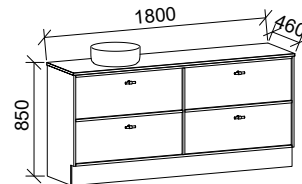

CABINET WITH	SKU	RRP
20mm SilkSurface Top with White Gloss Above Counter Ceramic Basin Left-hand Offset	TAR-V-1800-L-SSA-F	$5,093
No Top Left-hand Offset	TAR-VCO-1800-L-X-F	$3,090

NOTE: Right-hand offset also available. Order by replacing -L- with -R- in the relevant SKU.