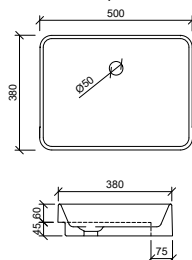

Mineral Composite Semi-Recessed Basins

Fergus Semi-Recessed

Only available on the Bargo, Milan and 200mm Box Tops. 40mm waste.

WG FER-BS-500-WG-U | $507

NOTE: Wastes not included for Ceramic and Mineral Composite basins. Ceramic and Stainless Steel wastes available as separate purchase. White gloss ceramic basins (-S) included in package price. Mineral Composite, Stainless Steel, matte and coloured basins (-U) will incur an additional charge. While the colours in this brochure are to the highest standard in printing, it should only be used as an indication of actual product design. *Suitable for small space vanities.