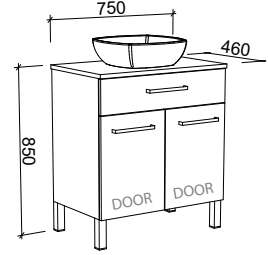

On Legs

CABINET WITH	SKU	RRP
20mm SilkSurface Top with White Gloss Above Counter Ceramic Basin	TAY-V-750-C-SSA-L	$2,450
No Top	TAY-VCO-750-C-X-L	$1,348