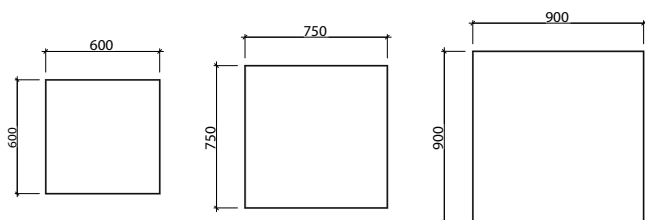

California Mirror 900mm CAL-M-900-900 $744

Colour: Grey Beige Satin

Upgrade: Mirror Lighting LED-L-MIRROR ADD $436