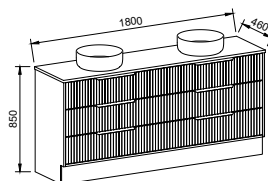

CABINET WITH	SKU	RRP
20mm SilkSurface Top with White Gloss Above Counter Ceramic Basins	EMM-V-1800-D-SSA-F	$6,586
No Top	EMM-VCO-1800-D-X-F	$4,990