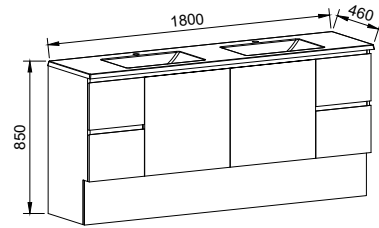

CABINET WITH	SKU	RRP
Regal Mineral Composite Top	CAR-V-1800-D-REG-F	$4,726
Stadium Mineral Composite Top	CAR-V-1800-D-STD-F	$4,726
Grand Mineral Composite Top	CAR-V-1800-D-GND-F	$5,200
20mm SilkSurface Top with White Gloss Above Counter Ceramic Basins	CAR-V-1800-D-SSA-F	$5,157
20mm SilkSurface Top with White Gloss Under Counter Ceramic Basins	CAR-V-1800-D-SSU-F	$5,157
No Top	CAR-VCO-1800-D-X-F	$2,785