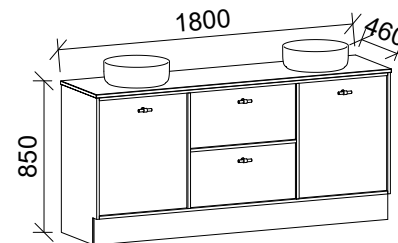

CABINET WITH	SKU	RRP
20mm SilkSurface Top with White Gloss Above Counter Ceramic Basins	TAK-V-1800-D-SSA-F	$4,703
No Top	TAK-VCO-1800-D-X-F	$2,545