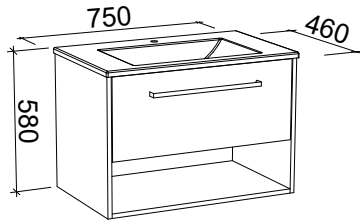

Kansas

GOLD INCLUSIONS

KANSAS 750mm

Wall Hung

CABINET WITH	SKU	RRP
Alpha Ceramic Top	KAN-V-750-C-APH-W	$1,919
Regal Mineral Composite Top	KAN-V-750-C-REG-W	$1,919
Haven Matte Dolomite Top	KAN-V-750-C-HVN-W	$1,919
20mm SilkSurface Top with White Gloss Above Counter Ceramic Basin	KAN-V-750-C-SSA-W	$2,347
20mm SilkSurface Top with White Gloss Under Counter Ceramic Basin	KAN-V-750-C-SSU-W	$2,347
No Top	KAN-VCO-750-C-X-W	$1,312

Floor Standing