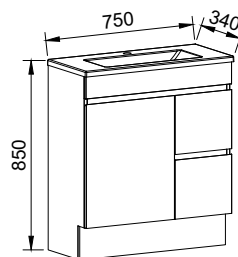

Floor Standing