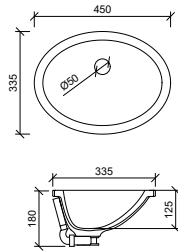

Mineral Composite Under Counter Basins

Amara Under Counter

40mm waste, with overflow to back.

WG AMA-BS-450-WG-U | $407