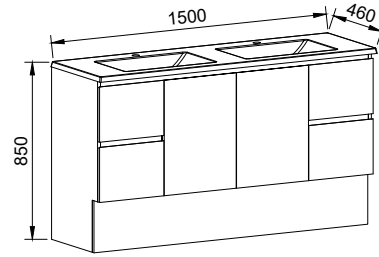

CABINET WITH	SKU	RRP
Regal Mineral Composite Top	CAR-V-1500-D-REG-F	$4,158
Stadium Mineral Composite Top	CAR-V-1500-D-STD-F	$4,158
Alpha Ceramic Top	CAR-V-1500-D-APH-F	$4,288
Haven Matte Dolomite Top	CAR-V-1500-D-HVN-F	$4,158
Grand Mineral Composite Top	CAR-V-1500-D-GND-F	$4,510
20mm SilkSurface Top with White Gloss Above Counter Ceramic Basins	CAR-V-1500-D-SSA-F	$4,846
20mm SilkSurface Top with White Gloss Under Counter Ceramic Basins	CAR-V-1500-D-SSU-F	$4,846
No Top	CAR-VCO-1500-D-X-F	$2,567