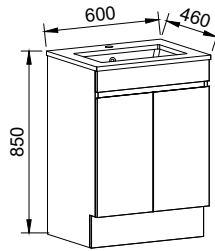

CABINET WITH	SKU	RRP
Regal Mineral Composite Top	BAR-V-600-C-REG-F	$1,892
Alpha Ceramic Top	BAR-V-600-C-APH-F	$1,892
Grand Mineral Composite Top	BAR-V-600-C-GND-F	$2,087
20mm SilkSurface Top with White Gloss Above Counter Ceramic Basin	BAR-V-600-C-SSA-F	$2,331
20mm SilkSurface Top with White Gloss Under Counter Ceramic Basin	BAR-V-600-C-SSU-F	$2,331
No Top	BAR-VCO-600-C-X-F	$1,381

On Legs