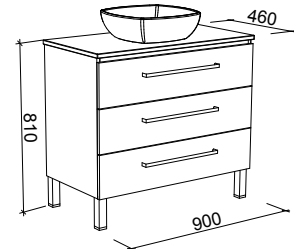

On Legs

CABINET WITH	SKU	RRP
20mm SilkSurface Top with White Gloss Above Counter Ceramic Basin	ASH-V-900-C-SSA-L	$4,284
No Top	ASH-VCO-900-C-X-L	$2,705