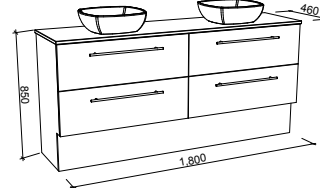

CABINET WITH	SKU	RRP
Regal Mineral Composite Top	OXB-V-1800-D-REG-F	$5,081
Stadium Mineral Composite Top	OXB-V-1800-D-STD-F	$5,081
20mm SilkSurface Top with White Gloss Above Counter Ceramic Basins	OXB-V-1800-D-SSA-F	$5,490
20mm SilkSurface Top with White Gloss Under Counter Ceramic Basins	OXB-V-1800-D-SSU-F	$5,490
No Top	OXB-VCO-1800-D-X-F	$3,384