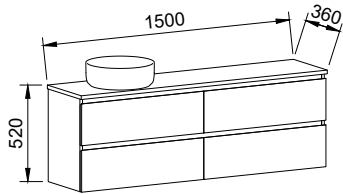

BILLIE 1500mm OFFSET BOWL

Wall Hung

CABINET WITH	SKU	RRP
20mm SilkSurface Top with White Gloss Above Counter Ceramic Basin Left-hand Offset	BIL-V-1500-L-SSA-W	$3,892
20mm SilkSurface Top with White Gloss Under Counter Ceramic Basin Left-hand Offset	BIL-V-1500-L-SSU-W	$3,892
No Top Left-hand Offset	BIL-VCO-1500-L-X-W	$2,075

Floor Standing