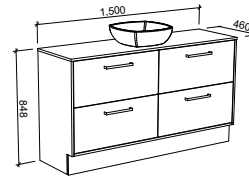

CABINET WITH	SKU	RRP
18mm Laminate Top with White Gloss Ceramic Above Counter Basin	DEL-V-1500-C-LMA-F	$3,557
No Top	DEL-VCO-1500-C-X-F	$2,626