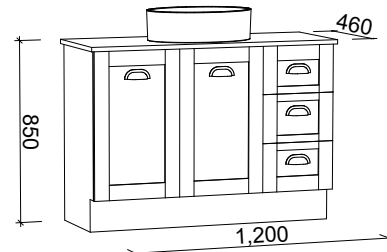

CABINET WITH	SKU	RRP
Alpha Ceramic Top	VIC-V-1200-C-APH-F	$3,259
20mm SilkSurface Top with White Gloss Above Counter Ceramic Basin	VIC-V-1200-C-SSA-F	$3,590
20mm SilkSurface Top with White Gloss Under Counter Ceramic Basin	VIC-V-1200-C-SSU-F	$3,590
60mm SilkSurface Freedom Top with White Gloss Above Counter Ceramic Basin	VIC-V-1200-C-FRA-F	$3,865
60mm SilkSurface Freedom Top with White Gloss Under Counter Ceramic Basin	VIC-V-1200-C-FRU-F	$3,865
No Top	VIC-VCO-1200-C-X-F	$2,777