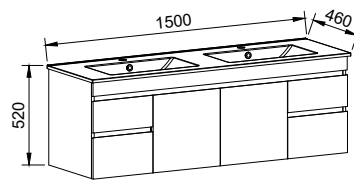

Floor Standing

CABINET WITH	SKU	RRP
Alpha Ceramic Top	IND-V-1500-C-APH-F	\$3,920
No Top	IND-VCO-1500-C-X-F	\$2,372

INDIANA 1500mm DOUBLE BOWL

Wall Hung

CABINET WITH	SKU	RRP
Alpha Ceramic Top	IND-V-1500-D-APH-W	\$3,860
No Top	IND-VCO-1500-D-X-W	\$2,155