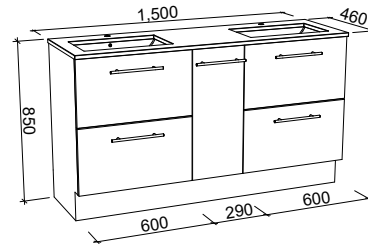

CABINET WITH	SKU	RRP
20mm SilkSurface Top with White Gloss Above Counter Ceramic Basins	MAR-V-1500-D-SSA-F	$4,401
20mm SilkSurface Top with White Gloss Under Counter Ceramic Basins	MAR-V-1500-D-SSU-F	$4,401
No Top	MAR-VCO-1500-D-X-F	$2,367