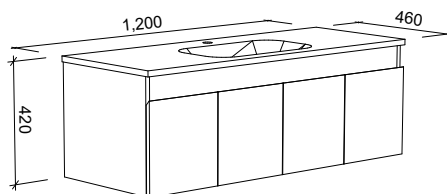

ROCKFORD 1200mm

Wall Hung

CABINET WITH	SKU	RRP
Alpha Ceramic Top	RKF-V-1200-C-APH-W	$1,580
Haven Matte Dolomite Top	RKF-V-1200-C-HVN-W	$1,580
No Top	RKF-VCO-1200-C-X-W	$1,041

Floor Standing