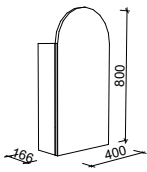

CHURCH

400mm*

SKU	RRP
CHU-SC-400-S-G	$1,108
CHU-SC-400-S-P	$1,153

600mm Single Door*