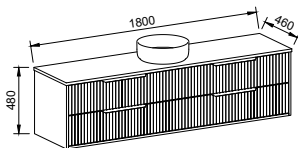

EMMETT 1800mm CENTRE BOWL

Wall Hung

CABINET WITH	SKU	RRP
20mm SilkSurface Top with White Gloss Above Counter Ceramic Basin	EMM-V-1800-C-SSA-W	$4,914
No Top	EMM-VCO-1800-C-X-W	$3,494

Floor Standing