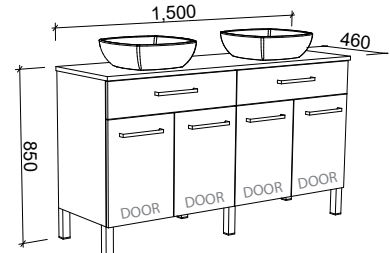

On Legs

CABINET WITH	SKU	RRP
20mm SilkSurface Top with White Gloss Above Counter Ceramic Basins	TAY-V-1500-D-SSA-L	$4,567
No Top	TAY-VCO-1500-D-X-L	$2,243