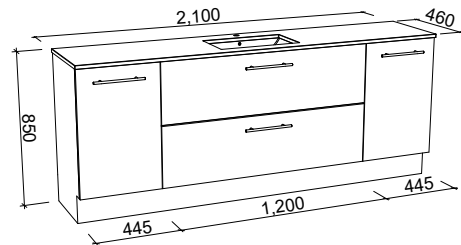

CABINET WITH	SKU	RRP
20mm SilkSurface Top with White Gloss Above Counter Ceramic Basin	MAR-V-2100-C-SSA-F	$4,778
20mm SilkSurface Top with White Gloss Under Counter Ceramic Basin	MAR-V-2100-C-SSU-F	$4,778
No Top	MAR-VCO-2100-C-X-F	$2,827