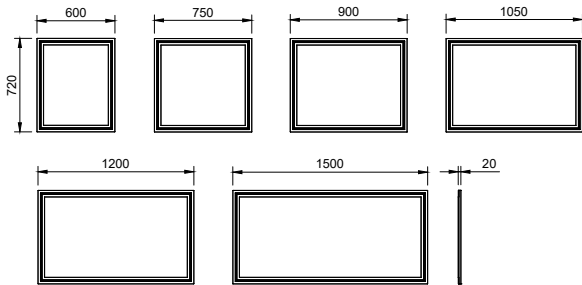

Miami Classic Mirror

A traditional piece distinguished by its routed rectangular frame.

Mount: Easy split batten mounting system

Colours: Any painted finish

Miami Classic Mirror 1200mm MIAC-M-1200-720 \$989
Colour: Grey Beige Satin