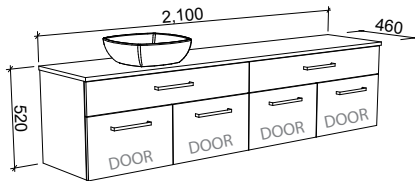

TAYLOR 2100mm OFFSET BOWL

Wall Hung

CABINET WITH	SKU	RRP
20mm SilkSurface Top with White Gloss Above Counter Ceramic Basin Left-hand Offset	TAY-V-2100-L-SSA-W	$4,201
No Top Left-hand Offset	TAY-VCO-2100-L-X-W	$1,921