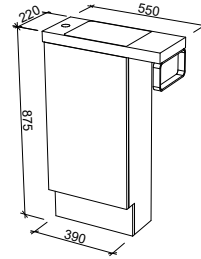

Floor Standing

CABINET WITH	SKU	RRP
Nano Top Left-hand Offset, Left-hand Tap Hole	OSC-V-5540-L-NAN-W	$1,012
No Top Left-hand Offset	OSC-VCO-400-L-X-W	$607

CABINET WITH	SKU	RRP
Nano Top Left-hand Offset, Left-hand Tap Hole	OSC-V-5540-L-NAN-F	$1,129
No Top Left-hand Offset	OSC-VCO-400-L-X-F	$709

NOTE: Side fingerpull standard unless specified otherwise. Please specify hinge side upon ordering. Right-hand offset also available. Order by replacing -L- with -R- in the relevant SKU.