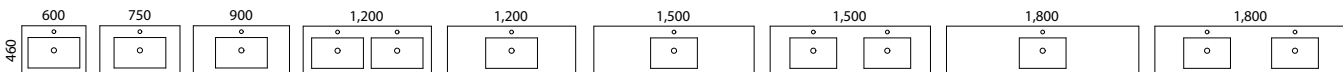

Cabinet Colour: Olive Satin

Upgrade: Denver Side Lighting

LED-L-DENVER ADD \$673

Open shelves paired with deep drawers create a balanced, functional design.

Mounts:	Wall hung, Floor standing
Tops:	Alpha, Regal, Haven, 20mm SilkSurface slab top with above or under counter basin/s (see page 238)
Cabinet Colours:	Any woodgrain or painted finish (see pages 266 - 271)
Handles:	All options including Fingerpull (see pages 252 - 257)
Routes:	Flat panel as standard