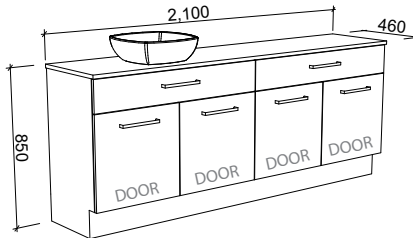

Floor Standing

CABINET WITH	SKU	RRP
20mm SilkSurface Top with White Gloss Above Counter Ceramic Basin Left-hand Offset	TAY-V-2100-L-SSA-F	$4,700
No Top Left-hand Offset	TAY-VCO-2100-L-X-F	$2,428