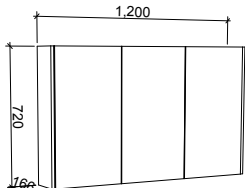

1200mm

SKU	RRP
DEN-SC-1200-3-G	$1,244
DEN-SC-1200-3-P	$1,380