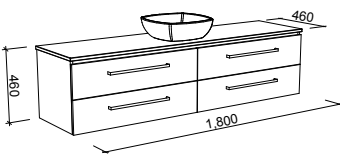

ASHTON 1800mm CENTRE BOWL

Wall Hung

CABINET WITH	SKU	RRP
20mm SilkSurface Top with White Gloss Above Counter Ceramic Basin	ASH-V-1800-C-SSA-W	$5,296
No Top	ASH-VCO-1800-C-X-W	$3,232