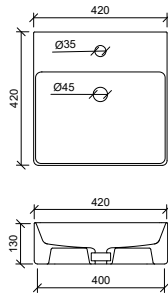

Ceramic Basins Continued

Giana White

32mm waste.

WG GIA-BS-490-WG-S | $246

Hazel White

32mm waste.

WG HAZ-BS-360-WG-S | $246

Iconic 420 White

With overflow and tap landing. 32mm waste.

WG ICN-BS-420-WG-S | $246

Iconic 500 White

With overflow and tap landing. 32mm waste.

WG ICN-BS-500-WG-S | $246

Jessie White*

32mm waste.

WG JES-BS-320-WG-S | $246
WM JES-BS-320-WM-U | $407

Jupiter White

Offset or wall mounted tapware required. 32mm waste.

WG JUP-BS-450-WG-S | $246

Myrtle

32mm waste

White Gloss/Matte
WG MYR-BS-550-WG-S | $246
WM MYR-BS-550-WM-U | $407

Ivory Matt
IM MYR-BS-550-IM-U | $407

Anthracite
ANT MYR-BS-550-ANT-U | $407

NOTE: Wastes not included for Ceramic and Mineral Composite basins. Ceramic and Stainless Steel wastes available as separate purchase. White gloss ceramic basins (-S) included in package price. Mineral Composite, Stainless Steel, matte and coloured basins (-U) will incur an additional charge. While the colours in this brochure are to the highest standard in printing, it should only be used as an indication of actual product design. *Suitable for small space vanities.