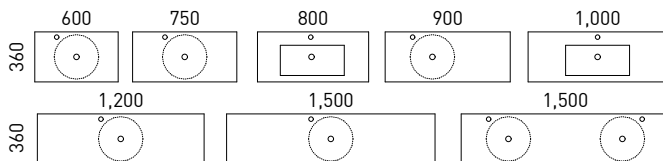

A slimline design featuring open shelving and convenient drawer storage.

Mounts:	Wall hung, Floor standing
Tops:	Urban, 20mm SilkSurface slab top with selected above or under counter basin/s (see page 238)
Cabinet Colours:	Any woodgrain or painted finish (see pages 266 - 271)
Handles:	All options including Fingerpull (see pages 252 - 257)
Routes:	Flat panel as standard

01. Karlie Vanity 750mm KAR-V-750-C-SSU-F $2,728

Cabinet Colour: Olive Satin *Vanity Top:* Opalora SilkSurface *Basin:* White Gloss Mini Round Under Counter Ceramic *Handles:* Chrome Eclipse

02. Karlie Vanity 1500mm KAR-V-1500-D-SSA-W $4,579

Cabinet Colour: Classic Oak *Vanity Top:* Silk Whisper SilkSurface *Basins:* White Gloss Gem Ceramic *Handles:* Fingerpull

03. Karlie Vanity 900mm KAR-V-900-C-SSA-W $2,834

Cabinet Colour: Saxby Blue Satin *Vanity Top:* Carrara SilkSurface *Basin:* White Gloss Gem Ceramic *Handle:* Brushed Nickel 340mm Monarch
Upgrades: Contour SilkSurface Splashback TOP-OPT-SB-C ADD $369 | Kent Route Cabinet Front ROU-OPT-SHAKER ADD $197 | Under Cabinet Vanity Lighting LED-L-UNDERCAB-V ADD $436