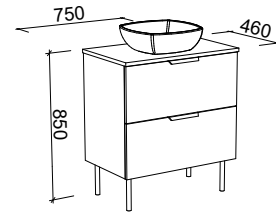

On Legs

CABINET WITH	SKU	RRP
20mm SilkSurface Top with White Gloss Above Counter Ceramic Basin	SHC-V-750-C-SSA-L	$3,503
20mm SilkSurface Top with White Gloss Under Counter Ceramic Basin	SHC-V-750-C-SSU-L	$3,503
No Top	SHC-VCO-750-C-X-L	$2,350