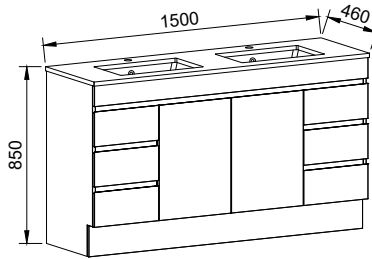

CABINET WITH	SKU	RRP
Regal Mineral Composite Top	BAR-V-1500-D-REG-F	$4,142
Alpha Ceramic Top	BAR-V-1500-D-APH-F	$4,272
Haven Matte Dolomite Top	BAR-V-1500-D-HVN-F	$4,142
Grand Mineral Composite Top	BAR-V-1500-D-GND-F	$4,514
20mm SilkSurface Top with White Gloss Above Counter Ceramic Basins	BAR-V-1500-D-SSA-F	$4,832
20mm SilkSurface Top with White Gloss Under Counter Ceramic Basins	BAR-V-1500-D-SSU-F	$4,832
No Top	BAR-VCO-1500-D-X-F	$2,577

On Legs