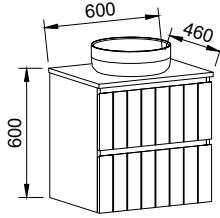

HENLEY 600mm

Wall Hung

CABINET WITH	SKU	RRP
20mm SilkSurface Top with White Gloss Above Counter Ceramic Basin	HEN-V-600-C-SSA-W	$2,910
20mm SilkSurface Top with White Gloss Under Counter Ceramic Basin	HEN-V-600-C-SSU-W	$2,910
No Top	HEN-VCO-600-C-X-W	$1,914