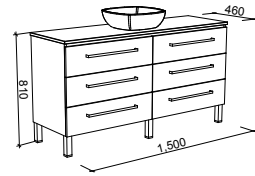

On Legs

CABINET WITH	SKU	RRP
20mm SilkSurface Top with White Gloss Above Counter Ceramic Basin	ASH-V-1500-C-SSA-L	$5,197
No Top	ASH-VCO-1500-C-X-L	$3,280