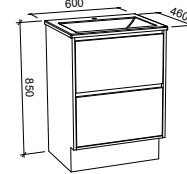

Floor Standing

CABINET WITH	SKU	RRP
Alpha Ceramic Top	GRA-V-600-C-APH-W	$1,932
Regal Mineral Composite Top	GRA-V-600-C-REG-W	$1,932
20mm SilkSurface Top with White Gloss Above Counter Ceramic Basin	GRA-V-600-C-SSA-W	$2,303
20mm SilkSurface Top with White Gloss Under Counter Ceramic Basin	GRA-V-600-C-SSU-W	$2,303
No Top	GRA-VCO-600-C-X-W	$1,345

CABINET WITH	SKU	RRP
Alpha Ceramic Top	GRA-V-600-C-APH-F	$2,032
Regal Mineral Composite Top	GRA-V-600-C-REG-F	$2,032
20mm SilkSurface Top with White Gloss Above Counter Ceramic Basin	GRA-V-600-C-SSA-F	$2,402
20mm SilkSurface Top with White Gloss Under Counter Ceramic Basin	GRA-V-600-C-SSU-F	$2,402
No Top	GRA-VCO-600-C-X-F	$1,450