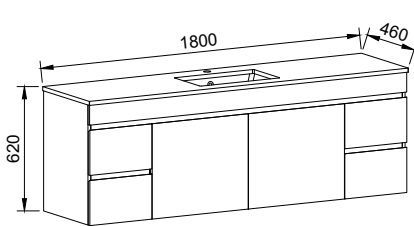

BARGO 1800mm CENTRE BOWL

Wall Hung

CABINET WITH	SKU	RRP
Regal Mineral Composite Top	BAR-V-1800-C-REG-W	$4,220
Grand Mineral Composite Top	BAR-V-1800-C-GND-W	$4,610
20mm SilkSurface Top with White Gloss Above Counter Ceramic Basin	BAR-V-1800-C-SSA-W	$4,612
20mm SilkSurface Top with White Gloss Under Counter Ceramic Basin	BAR-V-1800-C-SSU-W	$4,612
No Top	BAR-VCO-1800-C-X-W	$2,518

Floor Standing