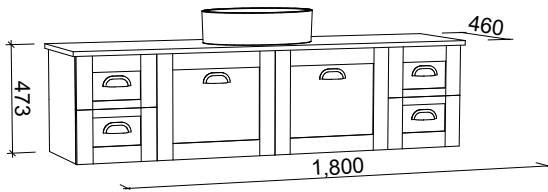

Victoria

GOLD INCLUSIONS

VICTORIA 1800mm CENTRE BOWL

Wall Hung

CABINET WITH	SKU	RRP
20mm SilkSurface Top with White Gloss Above Counter Ceramic Basin	VIC-V-1800-C-SSA-W	$4,281
20mm SilkSurface Top with White Gloss Under Counter Ceramic Basin	VIC-V-1800-C-SSU-W	$4,281
60mm SilkSurface Freedom Top with White Gloss Above Counter Ceramic Basin	VIC-V-1800-C-FRA-W	$4,860
60mm SilkSurface Freedom Top with White Gloss Under Counter Ceramic Basin	VIC-V-1800-C-FRU-W	$4,860
No Top	VIC-VCO-1800-C-X-W	$3,603

Floor Standing