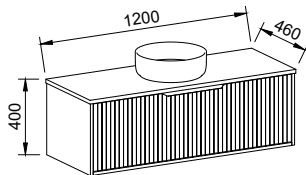

ELWOOD 1200mm

Wall Hung

CABINET WITH	SKU	RRP
20mm SilkSurface Top with White Gloss Above Counter Ceramic Basin	ELW-V-1200-C-SSA-W	$2,916
20mm SilkSurface Top with White Gloss Under Counter Ceramic Basin	ELW-V-1200-C-SSU-W	$3,090
No Top	ELW-VCO-1200-C-X-W	$1,454

Floor Standing