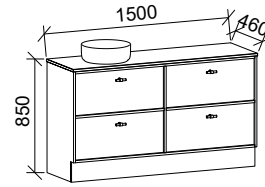

CABINET WITH	SKU	RRP
20mm SilkSurface Top with White Gloss Above Counter Ceramic Basin Left-hand Offset	TAR-V-1500-L-SSA-F	$4,799
No Top Left-hand Offset	TAR-VCO-1500-L-X-F	$2,894

NOTE: Right-hand offset also available. Order by replacing -L- with -R- in the relevant SKU.