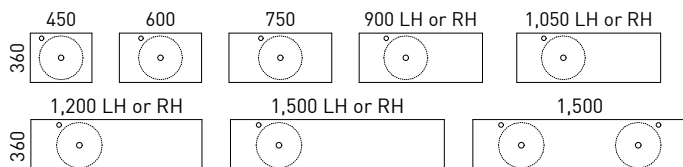

Routes: Flat panel as standard

01.

03.

02.

Centre bowl also available for 900mm - 1500mm.

01. Billie Vanity 1500mm BIL-V-1500-D-SSA-W \$4,253

Cabinet Colour: Olive Satin *Vanity Top:* Albastera SilkSurface *Basins:* White Matte Feather Ceramic *Handles:* Gunmetal 330mm Knurled Bar
Upgrade: Coloured Basin UPG-OPT-BASCOLOUR ADD \$161 per basin