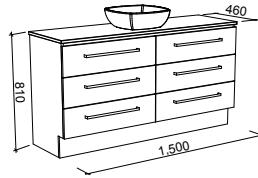

Floor Standing

CABINET WITH	SKU	RRP
20mm SilkSurface Top with White Gloss Above Counter Ceramic Basin	ASH-V-1500-C-SSA-F	$5,159
No Top	ASH-VCO-1500-C-X-F	$3,242