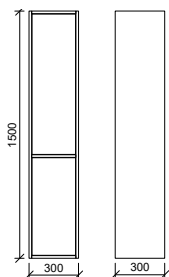

Hudson Tallboy

Practical storage within a compact, contemporary design.

Inclusions: Gold or Platinum (with Luxe Graphite interior to match Platinum vanities)

Mounts: Wall hung

Cabinet Colours: Any woodgrain or painted finish (see pages 266 - 271)

Handles: Push-to-Open as standard, all other options (excluding Fingerpull) available on request (see pages 252 - 257)

Routes: Flat panel as standard

01. Hudson Tallboy HDS-TB-300-W-G $1,461
Cabinet Colour: Bottega Oak *Handles:* Push-to-Open

02. Hudson Tallboy HDS-TB-300-W-G $1,461
Cabinet Colour: Light Grey Satin *Handles:* Push-to-Open *Upgrade:* Apollo Route Cabinet Front ROU-OPT-SHAKER ADD $197 per door