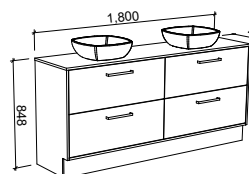

CABINET WITH	SKU	RRP
18mm Laminate Top with White Gloss Ceramic Above Counter Basins	DEL-V-1800-D-LMA-F	$4,070
No Top	DEL-VCO-1800-D-X-F	$2,791