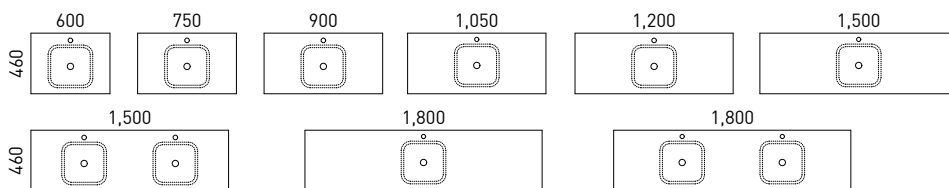

MIA-M-1500-720 \$1,220

Colour: Light Pistachio Satin

Upgrade: Mirror Lighting
LED-L-MIRROR ADD \$436

Drawers with multiple route options bring pattern and texture to any space.

Mounts:	Wall hung, Floor standing
Tops:	20mm SilkSurface slab top with above or under counter basin/s (see page 238)
Cabinet Colours:	Any painted finish (see pages 266 - 267)
Handles:	Loft, Ova, or Wave for Apollo, Dockland and Jewel routes. Selected handles for Classic, Sussex and Victoria routes (see pages 252 - 257)
Routes:	Apollo Painted, Classic, Dockland Painted, Jewel, Kent, Linear, Quilted, Sussex, Vertical, Victoria, Washboard (see page 228)