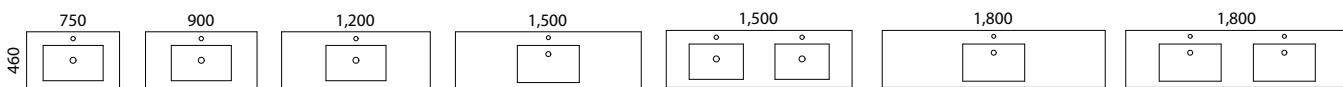

Splashback: TOP-OPT-SB-C

ADD \$369 (\$369 PLM)

Shown with Church Frame Mirror 630mm

CHUF-M-630-1030 \$984

Colour: Olive Satin

Fluted drawer fronts create a contemporary, graceful statement.

Mounts:	Wall hung, Floor standing
Tops:	20mm SilkSurface slab top with above counter basin/s (see page 238)
Cabinet Colours:	Coastal Oak, Prime Oak, Boston Oak, Tassie Oak, Florentine Walnut, Bottega Oak, or any painted finish (see pages 266 - 271)
Handles:	350mm in Loft, Ova, or Wave (see pages 255 - 257)
Routes:	Apollo Painted and Woodgrain, Dockland Painted and Woodgrain (see page 228)