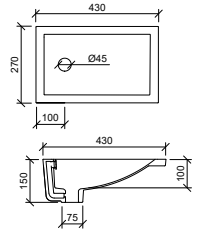

Mini Rectangle Under Counter*

32mm waste, with overflow to side.

WG MRE-BS-425-WG-S | $246