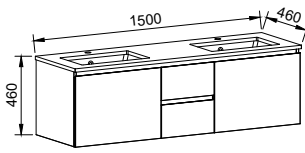

NOTE: Right-hand offset also available. Order by replacing -L- with -R- in the relevant SKU.

Dakota

PLATINUM INCLUSIONS

DAKOTA 1500mm DOUBLE BOWL

Wall Hung

CABINET WITH	SKU	RRP
20mm SilkSurface Top with White Gloss Above Counter Ceramic Basin	DAK-V-1500-D-SSA-W	\$5,742
20mm SilkSurface Top with White Gloss Under Counter Ceramic Basin	DAK-V-1500-D-SSU-W	\$5,742
No Top	DAK-VCO-1500-D-X-W	\$2,913