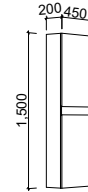

SKU	RRP
JZA-TB-400-W-G	\$1,585
JZA-TB-400-W-P	\$1,714

TENNESSEE MIRROR

Wall Hung

SKU	RRP
TEN-TB-450-W-G	\$1,315
TEN-TB-450-W-P	\$1,444

YORK

Wall Hung

SKU	RRP
YOR-TB-450-W-G	\$1,269
YOR-TB-450-W-P	\$1,396

Customising Options