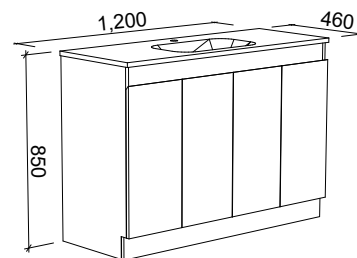

CABINET WITH	SKU	RRP
Alpha Ceramic Top	RKF-V-1200-C-APH-F	$1,733
Haven Matte Dolomite Top	RKF-V-1200-C-HVN-F	$1,733
No Top	RKF-VCO-1200-C-X-F	$1,193