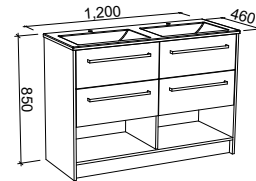

CABINET WITH	SKU	RRP
Alpha Ceramic Top	KAN-V-1200-D-APH-F	$4,165
20mm SilkSurface Top with White Gloss Above Counter Ceramic Basins	KAN-V-1200-D-SSA-F	$4,541
20mm SilkSurface Top with White Gloss Under Counter Ceramic Basins	KAN-V-1200-D-SSU-F	$4,541
No Top	KAN-VCO-1200-D-X-F	$2,853