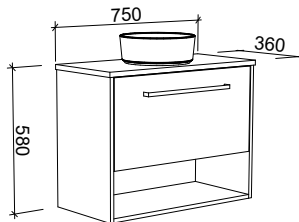

KARLIE 750mm

Wall Hung

CABINET WITH	SKU	RRP
20mm SilkSurface Top with White Gloss Above Counter Ceramic Basin	KAR-V-750-C-SSA-W	$2,326
20mm SilkSurface Top with White Gloss Ceramic Under Counter Basin	KAR-V-750-C-SSU-W	$2,326
No Top	KAR-VCO-750-C-X-W	$1,312

Floor Standing