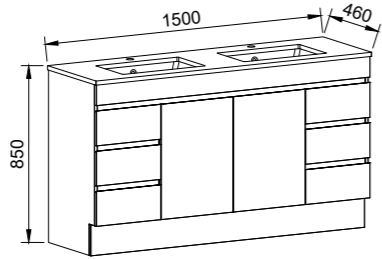

Floor Standing

CABINET WITH	SKU	RRP
Regal Mineral Composite Top	BAR-V-1500-D-REG-F	$4,142
Alpha Ceramic Top	BAR-V-1500-D-APH-F	$4,272
Haven Matte Dolomite Top	BAR-V-1500-D-HVN-F	$4,142
Grand Mineral Composite Top	BAR-V-1500-D-GND-F	$4,514
20mm SilkSurface Top with White Gloss Above Counter Ceramic Basins	BAR-V-1500-D-SSA-F	$4,832
20mm SilkSurface Top with White Gloss Under Counter Ceramic Basins	BAR-V-1500-D-SSU-F	$4,832
No Top	BAR-VCO-1500-D-X-F	$2,577