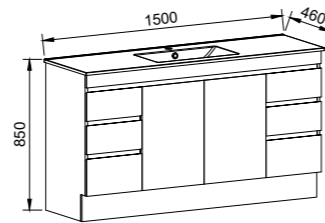

CABINET WITH	SKU	RRP
Alpha Ceramic Top	IND-V-1500-C-APH-F	$3,920
No Top	IND-VCO-1500-C-X-F	$2,372

Floor Standing