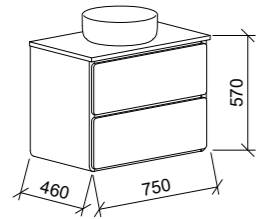

COLBY 750mm

Wall Hung

CABINET WITH	SKU	RRP
20mm SilkSurface Top with White Gloss Above Counter Ceramic Basin	COL-V-750-C-SSA-W	$2,046
20mm SilkSurface Top with White Gloss Under Counter Ceramic Basin	COL-V-750-C-SSU-W	$2,348
No Top	COL-VCO-750-C-X-W	$1,558