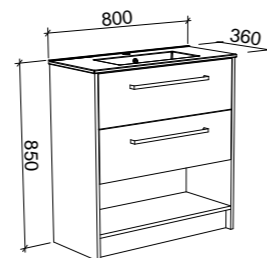

KARLIE 800mm

Wall Hung

CABINET WITH	SKU	RRP
Urban Ceramic Top	KAR-V-800-C-URB-W	\$2,092
No Top	KAR-VCO-800-C-X-W	\$1,463

Floor Standing

CABINET WITH	SKU	RRP
Urban Ceramic Top	KAR-V-800-C-URB-F	\$2,526
No Top	KAR-VCO-800-C-X-F	\$1,923