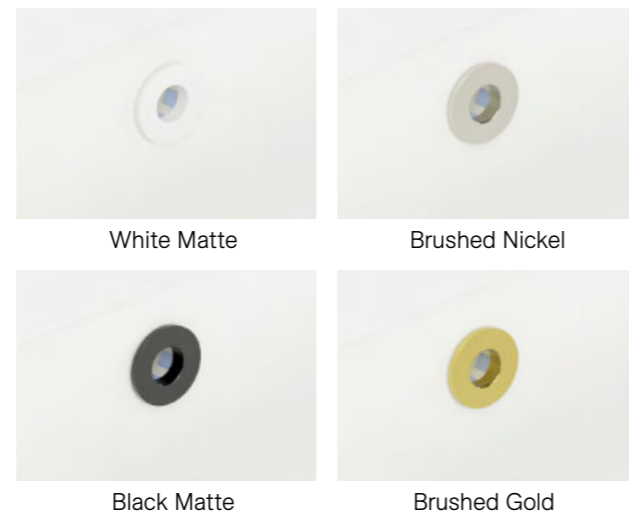

Overflow Rings

OVERFLOW RINGS

Complete the look of your vanity with a sleek overflow ring. Available in four colours, it adds a neat finish to your Alpha ceramic top or ceramic basin with overflow.

Overflow Rings		
	SKU	RRP
Overflow Ring White Matte	OFR-OPT-WM	$16
Overflow Ring Brushed Nickel	OFR-OPT-BN	$16
Overflow Ring Black Matte	OFR-OPT-BKM	$16
Overflow Ring Brushed Gold	OFR-OPT-BG	$16

NOTE: Suited to all ceramic tops and basins with overflow.