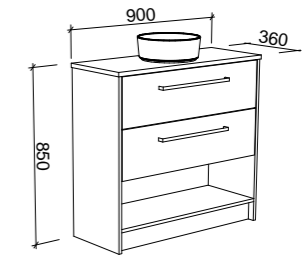

CABINET WITH	SKU	RRP
20mm SilkSurface Top with White Gloss Above Counter Ceramic Basin	KAR-V-900-C-SSA-F	$3,267
20mm SilkSurface Top with White Gloss Ceramic Under Counter Basin	KAR-V-900-C-SSU-F	$3,267
No Top	KAR-VCO-900-C-X-F	$1,923