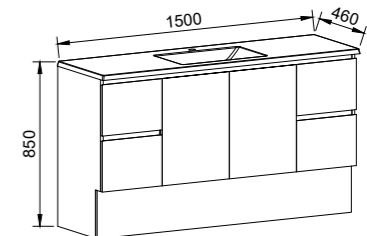

Floor Standing

CABINET WITH	SKU	RRP
Regal Mineral Composite Top	CAR-V-1500-C-REG-F	$3,842
Stadium Mineral Composite Top	CAR-V-1500-C-STD-F	$3,842
Alpha Ceramic Top	CAR-V-1500-C-APH-F	$3,970
Haven Matte Dolomite Top	CAR-V-1500-C-HVN-F	$3,842
Grand Mineral Composite Top	CAR-V-1500-C-GND-F	$4,158
20mm SilkSurface Top with White Gloss Above Counter Ceramic Basin	CAR-V-1500-C-SSA-F	$4,559
20mm SilkSurface Top with White Gloss Under Counter Ceramic Basin	CAR-V-1500-C-SSU-F	$4,559
No Top	CAR-VCO-1500-C-X-F	$2,567