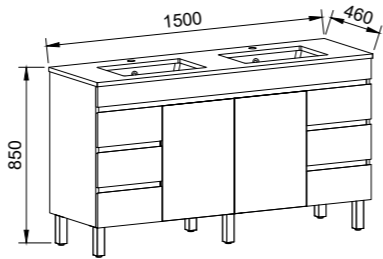

On Legs

CABINET WITH	SKU	RRP
Regal Mineral Composite Top	BAR-V-1500-D-REG-L	$4,179
Alpha Ceramic Top	BAR-V-1500-D-APH-L	$4,309
Haven Matte Dolomite Top	BAR-V-1500-D-HVN-L	$4,179
Grand Mineral Composite Top	BAR-V-1500-D-GND-L	$4,573
20mm SilkSurface Top with White Gloss Above Counter Ceramic Basins	BAR-V-1500-D-SSA-L	$4,865
20mm SilkSurface Top with White Gloss Under Counter Ceramic Basins	BAR-V-1500-D-SSU-L	$4,865
No Top	BAR-VCO-1500-D-X-L	$2,612