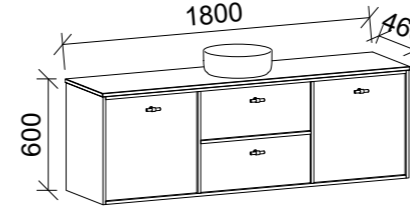

TAKANO 1800mm CENTRE BOWL

Wall Hung