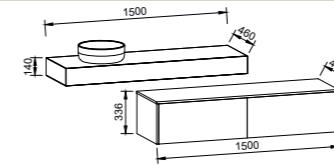

Milan

PLATINUM INCLUSIONS

MILAN 1500mm OFFSET BOWL

Wall Hung

CABINET WITH	SKU	RRP
Complete Unit Left-hand Offset Including White Gloss Ceramic Above Counter Basin, Laminate Slab Top and Cabinet	MIL-V-1500-L-LMA-W	$4,470
Complete Unit Left-hand Offset Including White Gloss Ceramic Above Counter Basin, SilkSurface Top and Cabinet	MIL-V-1500-L-BAA-W	$4,913
Wall Hung Cabinet Only Left-hand Offset	MIL-VCO-1500-L-X-W	$2,214
Laminated Slab Top and Basin Only 1500 x 460 x 140 with mounting brackets Left-hand Offset Incl. White Gloss Ceramic Above Counter Basin	LMA-ST-1500-140-460-L	$2,540
SilkSurface Top and Basin Only 1500 x 460 x 140 with mounting brackets Left-hand Offset Incl. White Gloss Ceramic Above Counter Basin	BAA-ST-1500-140-460-L	$2,845

NOTE: Right-hand offset also available. Order by replacing -L- with -R- in the relevant SKU.