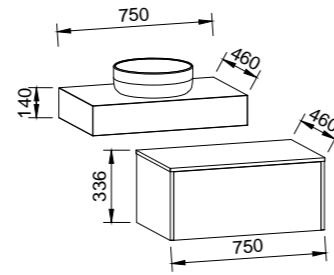

MILAN 750mm

Wall Hung

CABINET WITH	SKU	RRP
Complete Unit Including White Gloss Ceramic Above Counter Basin, Laminate Slab Top and Cabinet	MIL-V-750-C-LMA-W	$3,340
Complete Unit Including White Gloss Ceramic Above Counter Basin, SilkSurface Top and Cabinet	MIL-V-750-C-BAA-W	$3,444
Wall Hung Cabinet Only	MIL-VCO-750-C-X-W	$1,790
Laminated Slab Top and Basin Only 750 x 460 x 140 with mounting brackets Incl. White Gloss Ceramic Above Counter Basin	LMA-ST-750-140-460-C	$1,755
SilkSurface Top and Basin Only 750 x 460 x 140 with mounting brackets Incl. White Gloss Ceramic Above Counter Basin	BAA-ST-750-140-460-C	$1,274