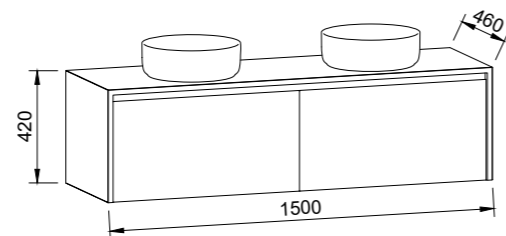

NOTE: Left and right-hand offsets also available.
Order by replacing -C- with -L- or -R- in the relevant SKU.

AINSWORTH 1500mm DOUBLE BOWL

Wall Hung

CABINET WITH	SKU	RRP
20mm SilkSurface Top with White Gloss Above Counter Ceramic Basins	AIN-V-1500-D-SSA-W	\$4,867
20mm SilkSurface Top with White Gloss Under Counter Ceramic Basins	AIN-V-1500-D-SSU-W	\$4,867