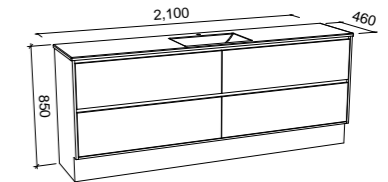

CABINET WITH	SKU	RRP
Regal Mineral Composite Top	GRA-V-2100-C-REG-F	$5,918
20mm SilkSurface Top with White Gloss Above Counter Ceramic Basin	GRA-V-2100-C-SSA-F	$5,379
20mm SilkSurface Top with White Gloss Under Counter Ceramic Basin	GRA-V-2100-C-SSU-F	$5,379
No Top	GRA-VCO-2100-C-X-F	$3,298