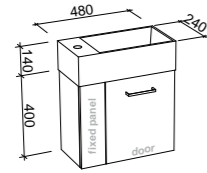

Frankie

SILVER INCLUSIONS

FRANKIE 480mm OFFSET BOWL

Wall Hung

Floor Standing