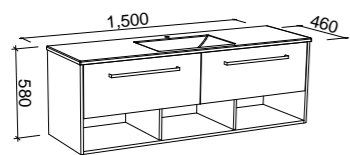

KANSAS 1500mm CENTRE BOWL

Wall Hung

CABINET WITH	SKU	RRP
Alpha Ceramic Top	KAN-V-1500-C-APH-W	$3,969
Regal Mineral Composite Top	KAN-V-1500-C-REG-W	$3,574
Haven Matte Dolomite Top	KAN-V-1500-C-HVN-W	$3,574
20mm SilkSurface Top with White Gloss Above Counter Ceramic Basin	KAN-V-1500-C-SSA-W	$4,238
20mm SilkSurface Top with White Gloss Under Counter Ceramic Basin	KAN-V-1500-C-SSU-W	$4,238
No Top	KAN-VCO-1500-C-X-W	$2,323

Kansas

GOLD INCLUSIONS