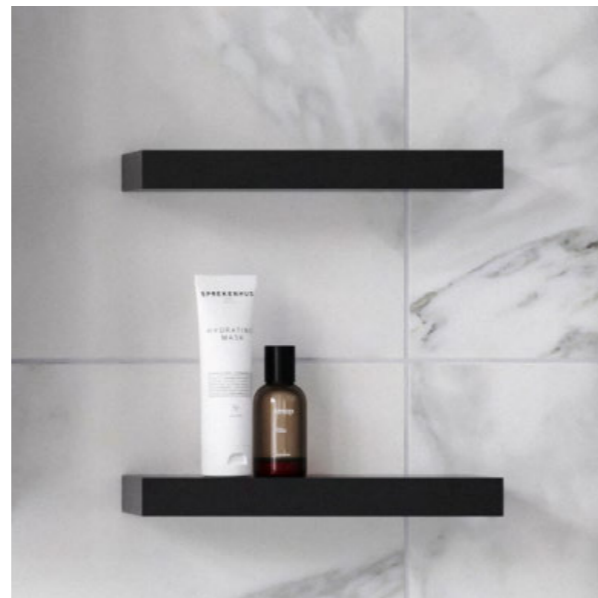

Splice Shelf 300mm SPL-S-300 $119 each
Colour: Black Satin

NOTE: Other sizes available on request (additional charges and depth restrictions apply)