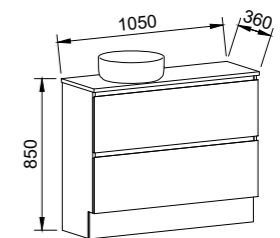

Floor Standing

CABINET WITH	SKU	RRP
20mm SilkSurface Top with White Gloss Above Counter Ceramic Basin Left-hand Offset	BIL-V-1050-L-SSA-W	$2,940
20mm SilkSurface Top with White Gloss Under Counter Ceramic Basin Left-hand Offset	BIL-V-1050-L-SSU-W	$2,940
No Top Left-hand Offset	BIL-VCO-1050-L-X-W	$1,572

NOTE: Right-hand offset also available. Order by replacing -L- with -R- in the relevant SKU. Centre bowl available on request.

CABINET WITH	SKU	RRP
20mm SilkSurface Top with White Gloss Above Counter Ceramic Basin Left-hand Offset	BIL-V-1050-L-SSA-F	$3,210
20mm SilkSurface Top with White Gloss Under Counter Ceramic Basin Left-hand Offset	BIL-V-1050-L-SSU-F	$3,210
No Top Left-hand Offset	BIL-VCO-1050-L-X-F	$1,856