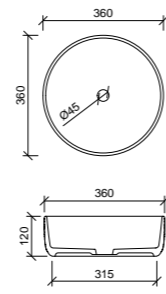

Allure Raked White

32mm waste.

WG ALR-BS-360-WG-S | $246
WM ALR-BS-360-WM-U | $407