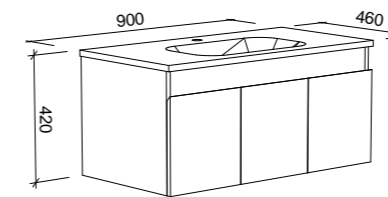

ROCKFORD 900mm

Wall Hung

CABINET WITH	SKU	RRP
Alpha Ceramic Top	RKF-V-900-C-APH-W	$1,295
Haven Matte Dolomite Top	RKF-V-900-C-HVN-W	$1,295
No Top	RKF-VCO-900-C-X-W	$852

Floor Standing