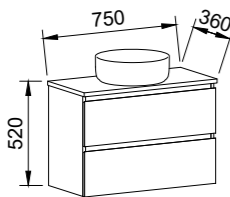

BILLIE 750mm

Wall Hung