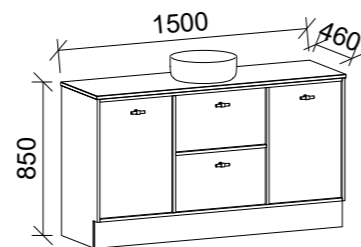

Floor Standing

CABINET WITH	SKU	RRP
20mm SilkSurface Top with White Gloss Above Counter Ceramic Basin	TAK-V-1500-C-SSA-W	$4,097
No Top	TAK-VCO-1500-C-X-W	$2,295

CABINET WITH	SKU	RRP
20mm SilkSurface Top with White Gloss Above Counter Ceramic Basin	TAK-V-1500-C-SSA-F	$4,249
No Top	TAK-VCO-1500-C-X-F	$2,462

Takano

GOLD INCLUSIONS