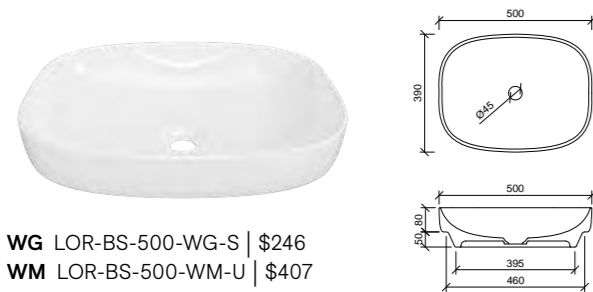

Ceramic Basins Continued

Lorenzo Inset White

Offset or wall mounted tapware required. 32mm waste.

WG LOR-BS-500-WG-S | $246
WM LOR-BS-500-WM-U | $407

Radius Inset

Offset or wall mounted tapware required. 32mm waste.