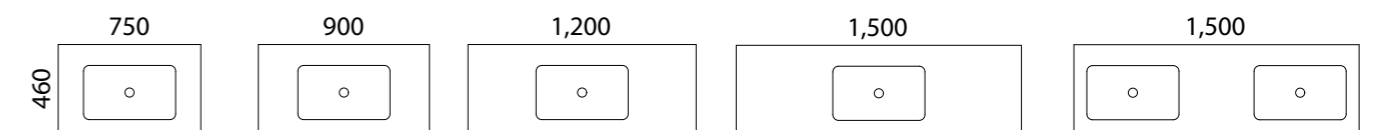

01. Rockford Vanity 900mm RKF-V-900-C-HVN-W $1,295
Cabinet Colour: Grey Beige Satin *Vanity Top:* Haven Matte Dolomite *Handles:* Fingerpull

02. Rockford Vanity 1500mm RKF-V-1500-D-HVN-F $2,226
Cabinet Colour: Olive Satin *Vanity Top:* Haven Matte Dolomite *Handles:* Brushed Gold 50mm Solid Lip