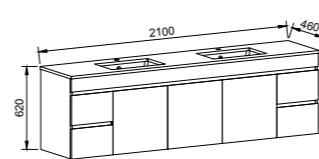

BARGO 2100mm DOUBLE BOWL

Wall Hung

CABINET WITH	SKU	RRP
Regal Mineral Composite Top	BAR-V-2100-D-REG-W	$6,137
20mm SilkSurface Top with White Gloss Above Counter Ceramic Basins	BAR-V-2100-D-SSA-W	$5,521
20mm SilkSurface Top with White Gloss Under Counter Ceramic Basins	BAR-V-2100-D-SSU-W	$5,521
No Top	BAR-VCO-2100-D-X-W	$2,985