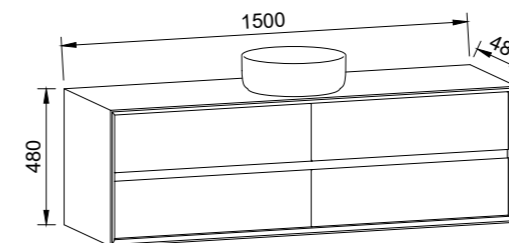

EMBRACE 1500mm CENTRE BOWL

Wall Hung

CABINET WITH	SKU	RRP
20mm SilkSurface Top with White Gloss Above Counter Ceramic Basin	EMB-V-1500-C-SSA-W	$6,633