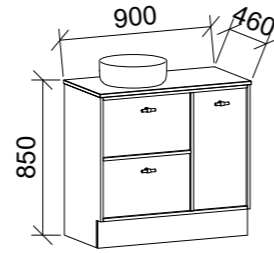

Floor Standing

CABINET WITH	SKU	RRP
20mm SilkSurface Top with White Gloss Above Counter Ceramic Basin Left-hand Offset	TAK-V-900-L-SSA-W	$3,072
No Top Left-hand Offset	TAK-VCO-900-L-X-W	$1,791

CABINET WITH	SKU	RRP
20mm SilkSurface Top with White Gloss Above Counter Ceramic Basin Left-hand Offset	TAK-V-900-L-SSA-F	$3,170
No Top Left-hand Offset	TAK-VCO-900-L-X-F	$1,898

NOTE: Right-hand offset also available. Order by replacing -L- with -R- in the relevant SKU.