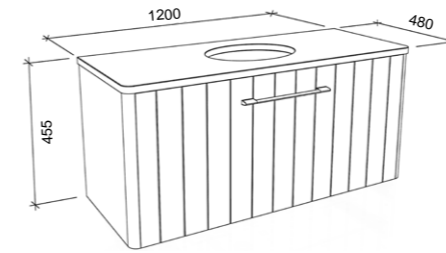

SABA 1200mm

Wall Hung

CABINET WITH	SKU	RRP
20mm SilkSurface Top with White Gloss Above Counter Ceramic Basin	SAB-V-1200-C-SSA-W	$2,835
20mm SilkSurface Top with White Gloss Under Counter Ceramic Basin	SAB-V-1200-C-SSU-W	$3,153
No Top	SAB-VCO-1200-C-X-W	$1,549