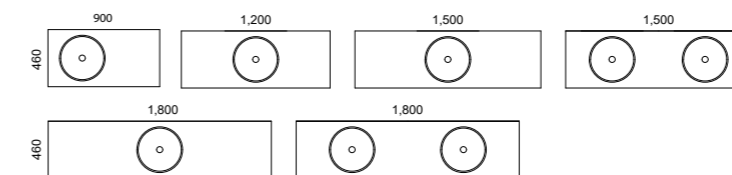

01. Takano Vanity 1200mm TAK-V-1200-C-SSA-F $3,516
Cabinet Colour: White Satin *Vanity Top:* Silk Whisper SilkSurface *Basin:* White Gloss Rome Inset Ceramic *Handles:* Chrome Duke T Bar

02. Takano Vanity 900mm TAK-V-900-R-SSA-W $3,072
Cabinet Colour: Olive Satin *Vanity Top:* Arctic White SilkSurface *Basin:* White Gloss Addison Inset Ceramic *Handles:* Brushed Nickel 50mm Solid Lip
Upgrade: Under Cabinet Vanity Lighting LED-L-UNDERCAB-V ADD $436