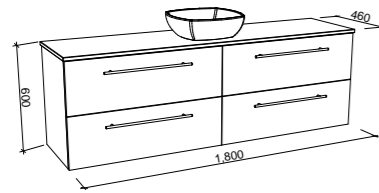

OXBOW 1800mm CENTRE BOWL

Wall Hung

CABINET WITH	SKU	RRP
Regal Mineral Composite Top	OXB-V-1800-C-REG-W	$4,360
Stadium Mineral Composite Top	OXB-V-1800-C-STD-W	$4,360
20mm SilkSurface Top with White Gloss Above Counter Ceramic Basin	OXB-V-1800-C-SSA-W	$4,731
20mm SilkSurface Top with White Gloss Under Counter Ceramic Basin	OXB-V-1800-C-SSU-W	$4,731
No Top	OXB-VCO-1800-C-X-W	$2,880

Floor Standing