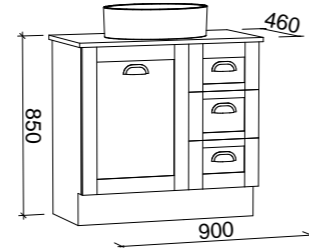

CABINET WITH	SKU	RRP
Alpha Ceramic Top	VIC-V-900-C-APH-F	$2,810
20mm SilkSurface Top with White Gloss Above Counter Ceramic Basin	VIC-V-900-C-SSA-F	$3,122
20mm SilkSurface Top with White Gloss Under Counter Ceramic Basin Left-hand Offset	VIC-V-900-L-SSU-F	$3,122
60mm SilkSurface Freedom Top with White Gloss Above Counter Ceramic Basin	VIC-V-900-C-FRA-F	$3,377
60mm SilkSurface Freedom Top with White Gloss Under Counter Ceramic Basin	VIC-V-900-C-FRU-F	$3,377
No Top	VIC-VCO-900-C-X-F	$2,397

Victoria

GOLD INCLUSIONS