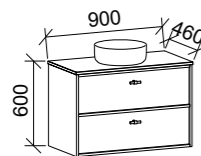

TARO 900mm

Wall Hung

CABINET WITH	SKU	RRP
20mm SilkSurface Top with White Gloss Above Counter Ceramic Basin	TAR-V-900-C-SSA-W	$3,014
No Top	TAR-VCO-900-C-X-W	$1,624

Floor Standing