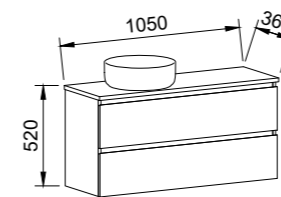

BILLIE 1050mm OFFSET BOWL

Wall Hung