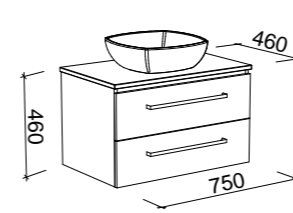

ASHTON 750mm

Wall Hung

CABINET WITH	SKU	RRP
20mm SilkSurface Top with White Gloss Above Counter Ceramic Basin	ASH-V-750-C-SSA-W	$3,318
No Top	ASH-VCO-750-C-X-W	$1,990

Floor Standing