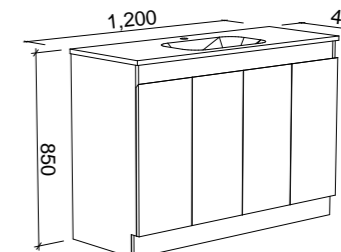

CABINET WITH	SKU	RRP
Alpha Ceramic Top	RKF-V-1200-C-APH-F	$1,733
Haven Matte Dolomite Top	RKF-V-1200-C-HVN-F	$1,733
No Top	RKF-VCO-1200-C-X-F	$1,193