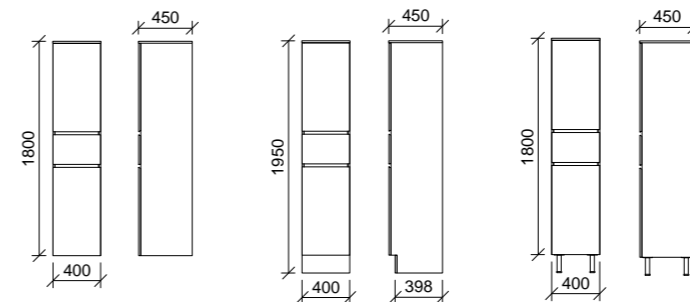

Fraser Tallboy FRS-TB-400-W-G $1,890
Cabinet Colour: Powder Pink Satin Handles: Fingerpull