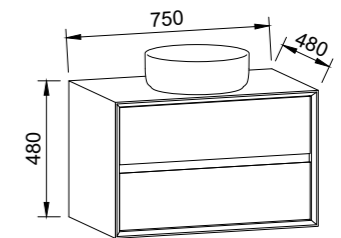

EMBRACE 600mm

Wall Hung

CABINET WITH	SKU	RRP
20mm SilkSurface Top with White Gloss Above Counter Ceramic Basin	EMB-V-600-C-SSA-W	\$3,943

EMBRACE 750mm

Wall Hung

CABINET WITH	SKU	RRP
20mm SilkSurface Top with White Gloss Above Counter Ceramic Basin	EMB-V-750-C-SSA-W	\$4,127