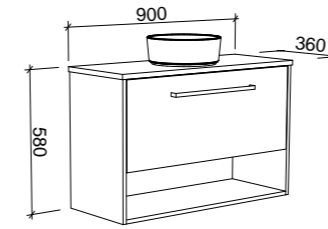

KARLIE 900mm

Wall Hung

CABINET WITH	SKU	RRP
20mm SilkSurface Top with White Gloss Above Counter Ceramic Basin	KAR-V-900-C-SSA-W	$2,834
20mm SilkSurface Top with White Gloss Ceramic Under Counter Basin	KAR-V-900-C-SSU-W	$2,834
No Top	KAR-VCO-900-C-X-W	$1,463

Floor Standing