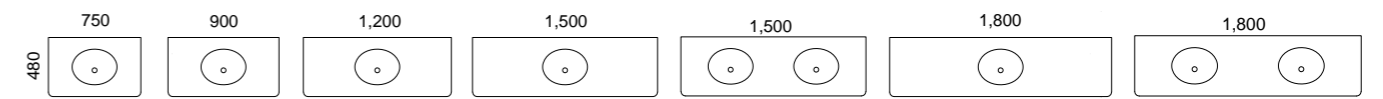

- **01. Saba Vanity 1500mm** SAB-V-1500-D-SSA-W $4,140
  Cabinet Colour: Grey Beige Satin Vanity Top: Taj Mahal SilkSurface Basins: White Gloss Allure Ceramic Handles: Brushed Gold 310 Lord
  Upgrades: Curved SilkSurface Splashback TOP-OPT-SB-R ADD $554 ($369 PLM) | Kent Route Cabinet Front | In Top Lighting LED-L-INTOP ADD $922
- **02. Saba Vanity 1500mm** SAB-V-1500-D-SSA-W $4,140
  Cabinet Colour: Light Pistachio Satin Vanity Top: Lapis Salt SilkSurface Basins: White Gloss Addison Inset Ceramic Handles: Brushed Nickel Crescent
  Upgrade: Under Cabinet Vanity Lighting LED-L-UNDERCAB-V ADD $436
- **03. Saba Vanity 1200mm** SAB-V-1200-C-SSA-W $2,835
  Cabinet Colour: New Penny Satin Vanity Top: Grigio Stone SilkSurface Basin: White Gloss Enchant Ceramic Handle: Black 410mm Lord
  Upgrade: Under Cabinet Vanity Lighting LED-L-UNDERCAB-V ADD $436