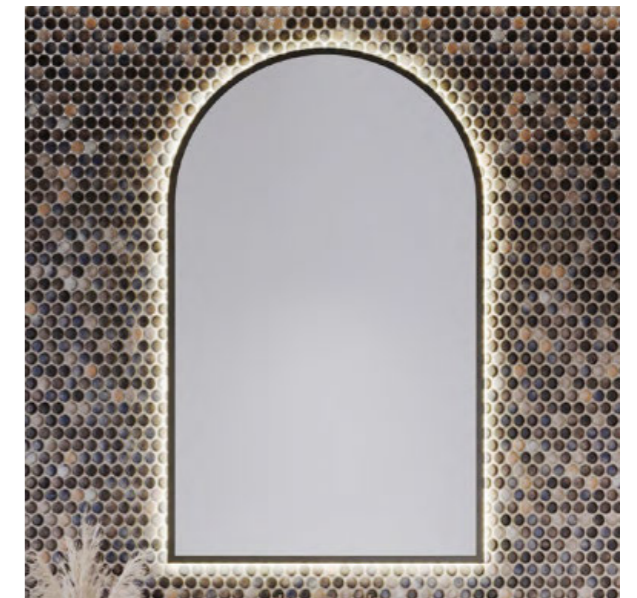

Church Frame Mirror 630mm CHUF-M-630-1030 $984
Colour: Black Satin
Upgrade: Mirror Lighting LED-L-MIRROR ADD $436