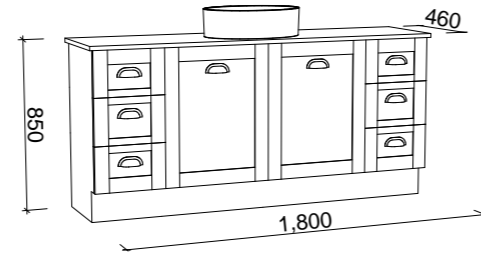

CABINET WITH	SKU	RRP
20mm SilkSurface Top with White Gloss Above Counter Ceramic Basin	VIC-V-1800-C-SSA-F	$4,835
20mm SilkSurface Top with White Gloss Under Counter Ceramic Basin	VIC-V-1800-C-SSU-F	$4,835
60mm SilkSurface Freedom Top with White Gloss Above Counter Ceramic Basin	VIC-V-1800-C-FRA-F	$5,412
60mm SilkSurface Freedom Top with White Gloss Under Counter Ceramic Basin	VIC-V-1800-C-FRU-F	$5,412
No Top	VIC-VCO-1800-C-X-F	$4,141