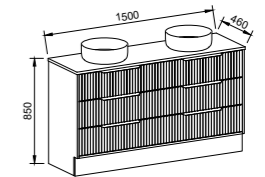

CABINET WITH	SKU	RRP
20mm SilkSurface Top with White Gloss Above Counter Ceramic Basins	EMM-V-1500-D-SSA-F	$5,840
No Top	EMM-VCO-1500-D-X-F	$4,441

Floor Standing