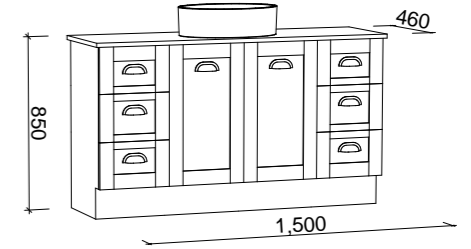

CABINET WITH	SKU	RRP
Alpha Ceramic Top	VIC-V-1500-C-APH-F	$4,266
20mm SilkSurface Top with White Gloss Above Counter Ceramic Basin	VIC-V-1500-C-SSA-F	$4,599
20mm SilkSurface Top with White Gloss Under Counter Ceramic Basin	VIC-V-1500-C-SSU-F	$4,599
60mm SilkSurface Freedom Top with White Gloss Above Counter Ceramic Basin	VIC-V-1500-C-FRA-F	$5,110
60mm SilkSurface Freedom Top with White Gloss Under Counter Ceramic Basin	VIC-V-1500-C-FRU-F	$5,110
No Top	VIC-VCO-1500-C-X-F	$3,486