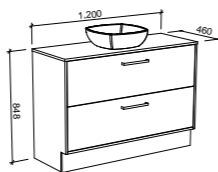

CABINET WITH	SKU	RRP
18mm Laminate Top with White Gloss Ceramic Above Counter Basin	DEL-V-1200-C-LMA-F	$3,180
No Top	DEL-VCO-1200-C-X-F	$2,404

Delaware

GOLD INCLUSIONS