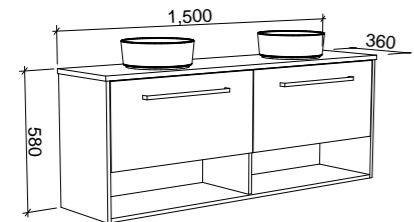

KARLIE 1500mm DOUBLE BOWL

Wall Hung

CABINET WITH	SKU	RRP
20mm SilkSurface Top with White Gloss Above Counter Ceramic Basins	KAR-V-1500-D-SSA-W	$4,579
20mm SilkSurface Top with White Gloss Ceramic Under Counter Basin	KAR-V-1500-D-SSU-W	$4,579
No Top	KAR-VCO-1500-D-X-W	$2,428

Floor Standing