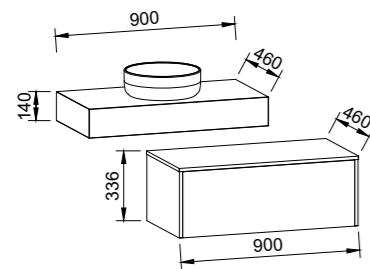

MILAN 900mm

Wall Hung

CABINET WITH	SKU	RRP
Complete Unit Including White Gloss Ceramic Above Counter Basin, Laminate Slab Top and Cabinet	MIL-V-900-C-LMA-W	$3,481
Complete Unit Including White Gloss Ceramic Above Counter Basin, SilkSurface Top and Cabinet	MIL-V-900-C-BAA-W	$3,641
Wall Hung Cabinet Only	MIL-VCO-900-C-X-W	$1,877
Laminated Slab Top and Basin Only 900 x 460 x 140 with mounting brackets Incl. White Gloss Ceramic Above Counter Basin	LMA-ST-900-140-460-C	$1,882
SilkSurface Top and Basin Only 900 x 460 x 140 with mounting brackets Incl. White Gloss Ceramic Above Counter Basin	BAA-ST-900-140-460-C	$1,819