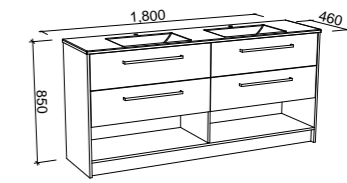

CABINET WITH	SKU	RRP
Regal Mineral Composite Top	KAN-V-1800-D-REG-F	$5,636
20mm SilkSurface Top with White Gloss Above Counter Ceramic Basins	KAN-V-1800-D-SSA-F	$6,083
20mm SilkSurface Top with White Gloss Under Counter Ceramic Basins	KAN-V-1800-D-SSU-F	$6,083
No Top	KAN-VCO-1800-D-X-F	$3,848