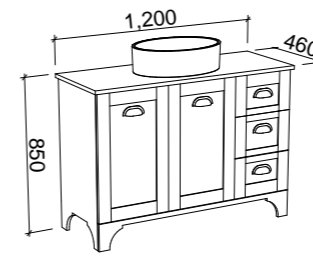

WINDSOR 1200mm

Floor Standing

CABINET WITH	SKU	RRP
Alpha Ceramic Top	WIN-V-1200-C-APH-F	$3,484
20mm SilkSurface Top with White Gloss Above Counter Ceramic Basin	WIN-V-1200-C-SSA-F	$3,839
20mm SilkSurface Top with White Gloss Under Counter Ceramic Basin	WIN-V-1200-C-SSU-F	$3,839
60mm SilkSurface Freedom Top with White Gloss Above Counter Ceramic Basin	WIN-V-1200-C-FRA-F	$4,132
60mm SilkSurface Freedom Top with White Gloss Under Counter Ceramic Basin	WIN-V-1200-C-FRU-F	$4,132
No Top	WIN-VCO-1200-C-X-F	$2,966