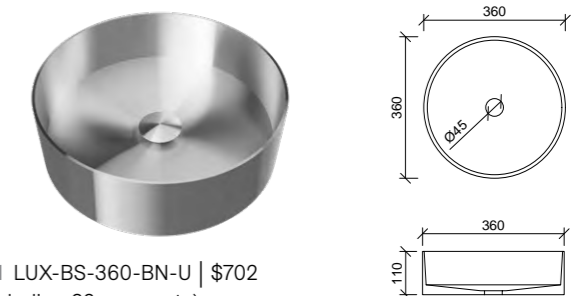

Luxe Brushed Nickel

BN LUX-BS-360-BN-U | $702
(Including 32mm waste)

WG - White Gloss | **WM** - White Matte | **IM** - Ivory Matte | **BKM** - Black Matte | **ANT** - Anthracite | **GM** - Grey Matte | **LGM** - Light Grey Matte
PM - Pink Matte | **TPM** - Taupe Matte | **TRM** - Terracotta Matte | **BM** - Blue Matte | **MM** - Mint Matte | **BG** - Brushed Gold | **BN** - Brushed Nickel