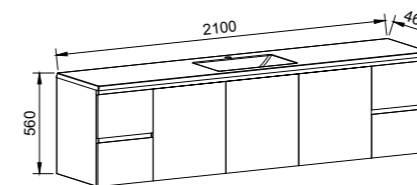

CARLO 2100mm CENTRE BOWL

Wall Hung

CABINET WITH	SKU	RRP
Regal Mineral Composite Top	CAR-V-2100-C-REG-W	$5,729
20mm SilkSurface Top with White Gloss Above Counter Ceramic Basin	CAR-V-2100-C-SSA-W	$5,729
20mm SilkSurface Top with White Gloss Under Counter Ceramic Basin	CAR-V-2100-C-SSU-W	$5,729
No Top	CAR-VCO-2100-C-X-W	$2,903

Floor Standing