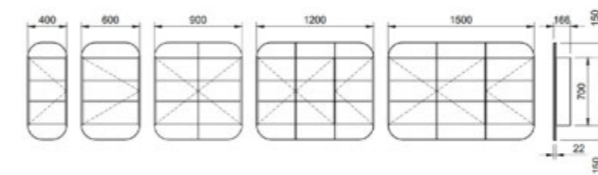

01. Jazz Arch Shaving Cabinet 400mm JZA-SC-400-S-G $1,049 each
Cabinet Colour: Powder Pink Satin

02. Jazz Arch Shaving Cabinet 1200mm JZA-SC-1200-3-G $1,559
Cabinet Colour: Boston Oak

03. Jazz Arch Shaving Cabinet 1500mm JZA-SC-1500-3-G $1,917
Cabinet Colour: White Satin Upgrade: Magnifying Mirror UPG-OPT-MAGM ADD $111