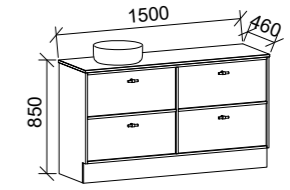

CABINET WITH	SKU	RRP
20mm SilkSurface Top with White Gloss Above Counter Ceramic Basin Left-hand Offset	TAR-V-1500-L-SSA-F	$4,799
No Top Left-hand Offset	TAR-VCO-1500-L-X-F	$2,894