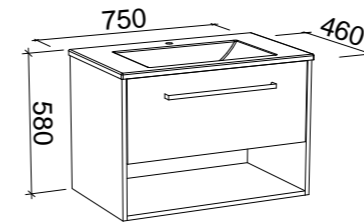

KANSAS 750mm

Wall Hung

CABINET WITH	SKU	RRP
Alpha Ceramic Top	KAN-V-750-C-APH-W	$1,919
Regal Mineral Composite Top	KAN-V-750-C-REG-W	$1,919
Haven Matte Dolomite Top	KAN-V-750-C-HVN-W	$1,919
20mm SilkSurface Top with White Gloss Above Counter Ceramic Basin	KAN-V-750-C-SSA-W	$2,347
20mm SilkSurface Top with White Gloss Under Counter Ceramic Basin	KAN-V-750-C-SSU-W	$2,347
No Top	KAN-VCO-750-C-X-W	$1,312