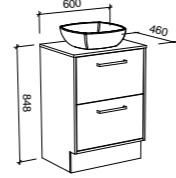

CABINET WITH	SKU	RRP
18mm Laminate Top with White Gloss Ceramic Above Counter Basin	DEL-V-600-C-LMA-F	$1,913
No Top	DEL-VCO-600-C-X-F	$1,329