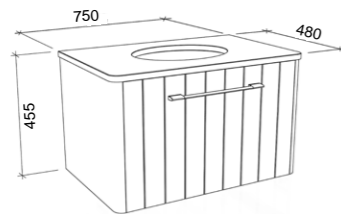

SABA 750mm

Wall Hung

CABINET WITH	SKU	RRP
20mm SilkSurface Top with White Gloss Above Counter Ceramic Basin	SAB-V-750-C-SSA-W	$2,159
20mm SilkSurface Top with White Gloss Under Counter Ceramic Basin	SAB-V-750-C-SSU-W	$2,478
No Top	SAB-VCO-750-C-X-W	$1,249