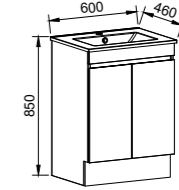

CABINET WITH	SKU	RRP
Alpha Ceramic Top	IND-V-600-C-APH-F	$1,170
No Top	IND-VCO-600-C-X-F	$981

Floor Standing