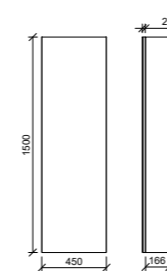

Tennessee Mirror Tallboy TEN-TB-450-W-G $1,315
Cabinet Colour: Olive Satin *Handle:* Side Fingerpull *Upgrade:* Under Cabinet Tallboy Lighting LED-L-UNDERCAB-V ADD $436