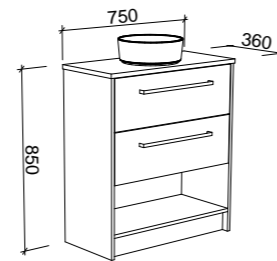

CABINET WITH	SKU	RRP
20mm SilkSurface Top with White Gloss Above Counter Ceramic Basin	KAR-V-750-C-SSA-F	$2,728
20mm SilkSurface Top with White Gloss Ceramic Under Counter Basin	KAR-V-750-C-SSU-F	$2,728
No Top	KAR-VCO-750-C-X-F	$1,734