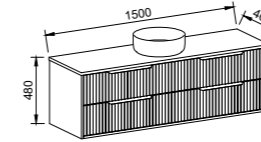

EMMETT 1500mm CENTRE BOWL

Wall Hung

CABINET WITH	SKU	RRP
20mm SilkSurface Top with White Gloss Above Counter Ceramic Basin	EMM-V-1500-C-SSA-W	\$4,337
No Top	EMM-VCO-1500-C-X-W	\$3,117

EMMETT 1500mm DOUBLE BOWL