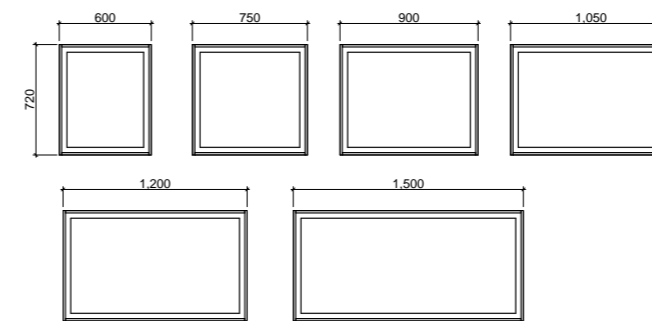

Halifax Mirror 1050mm HAL-M-1050-720 $973
Colour: Saxby Blue Satin

Georgia Mirror

Understated and minimal, fitting seamlessly into any space.

Mount: Easy split batten mounting system

Colours: Any woodgrain or painted finish. White satin edging unless specified otherwise.