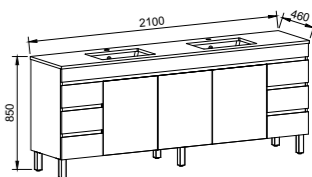

On Legs

CABINET WITH	SKU	RRP
Regal Mineral Composite Top	BAR-V-2100-D-REG-L	$6,508
20mm SilkSurface Top with White Gloss Above Counter Ceramic Basins	BAR-V-2100-D-SSA-L	$5,906
20mm SilkSurface Top with White Gloss Under Counter Ceramic Basins	BAR-V-2100-D-SSU-L	$5,906
No Top	BAR-VCO-2100-D-X-L	$3,379