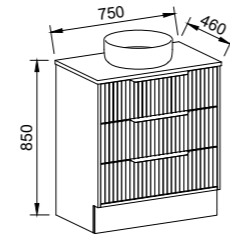

CABINET WITH	SKU	RRP
20mm SilkSurface Top with White Gloss Above Counter Ceramic Basin	EMM-V-750-C-SSA-F	$3,049
No Top	EMM-VCO-750-C-X-F	$2,338

Floor Standing