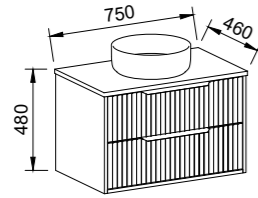

EMMETT 750mm

Wall Hung

CABINET WITH	SKU	RRP
20mm SilkSurface Top with White Gloss Above Counter Ceramic Basin	EMM-V-750-C-SSA-W	$2,378
No Top	EMM-VCO-750-C-X-W	$1,666