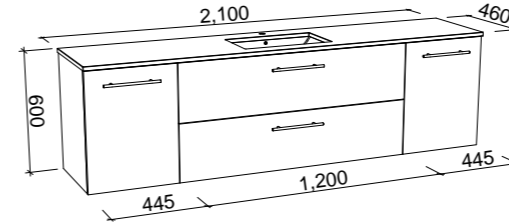

MARSHALL 2100mm CENTRE BOWL

Wall Hung

CABINET WITH	SKU	RRP
20mm SilkSurface Top with White Gloss Above Counter Ceramic Basin	MAR-V-2100-C-SSA-W	$4,626
20mm SilkSurface Top with White Gloss Under Counter Ceramic Basin	MAR-V-2100-C-SSU-W	$4,626
No Top	MAR-VCO-2100-C-X-W	$2,662

Floor Standing