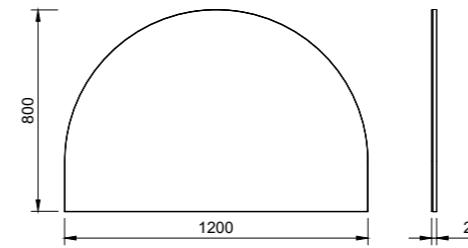

Melody Mirror 1200mm MEL-M-1200-800 $1,237
Colour: White Satin
Upgrade: Mirror Lighting LED-L-MIRROR ADD $436

Jazz Mirror

A sleek, tall profile delivering modern style and understated presence.

Mount: Easy split batten mounting system

Colours: Any woodgrain or painted finish. White satin edging unless specified otherwise.