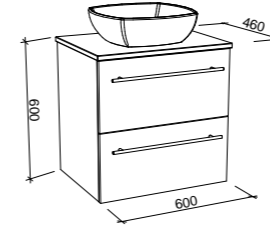

Oxbow

GOLD INCLUSIONS

OXBOW 600mm

Wall Hung

CABINET WITH	SKU	RRP
Regal Mineral Composite Top	OXB-V-600-C-REG-W	$2,099
Stadium Mineral Composite Top	OXB-V-600-C-STD-W	$2,099
Alpha Ceramic Top	OXB-V-600-C-APH-W	$2,099
20mm SilkSurface Top with White Gloss Above Counter Ceramic Basin	OXB-V-600-C-SSA-W	$2,524
20mm SilkSurface Top with White Gloss Under Counter Ceramic Basin	OXB-V-600-C-SSU-W	$2,524
No Top	OXB-VCO-600-C-X-W	$1,531

Floor Standing