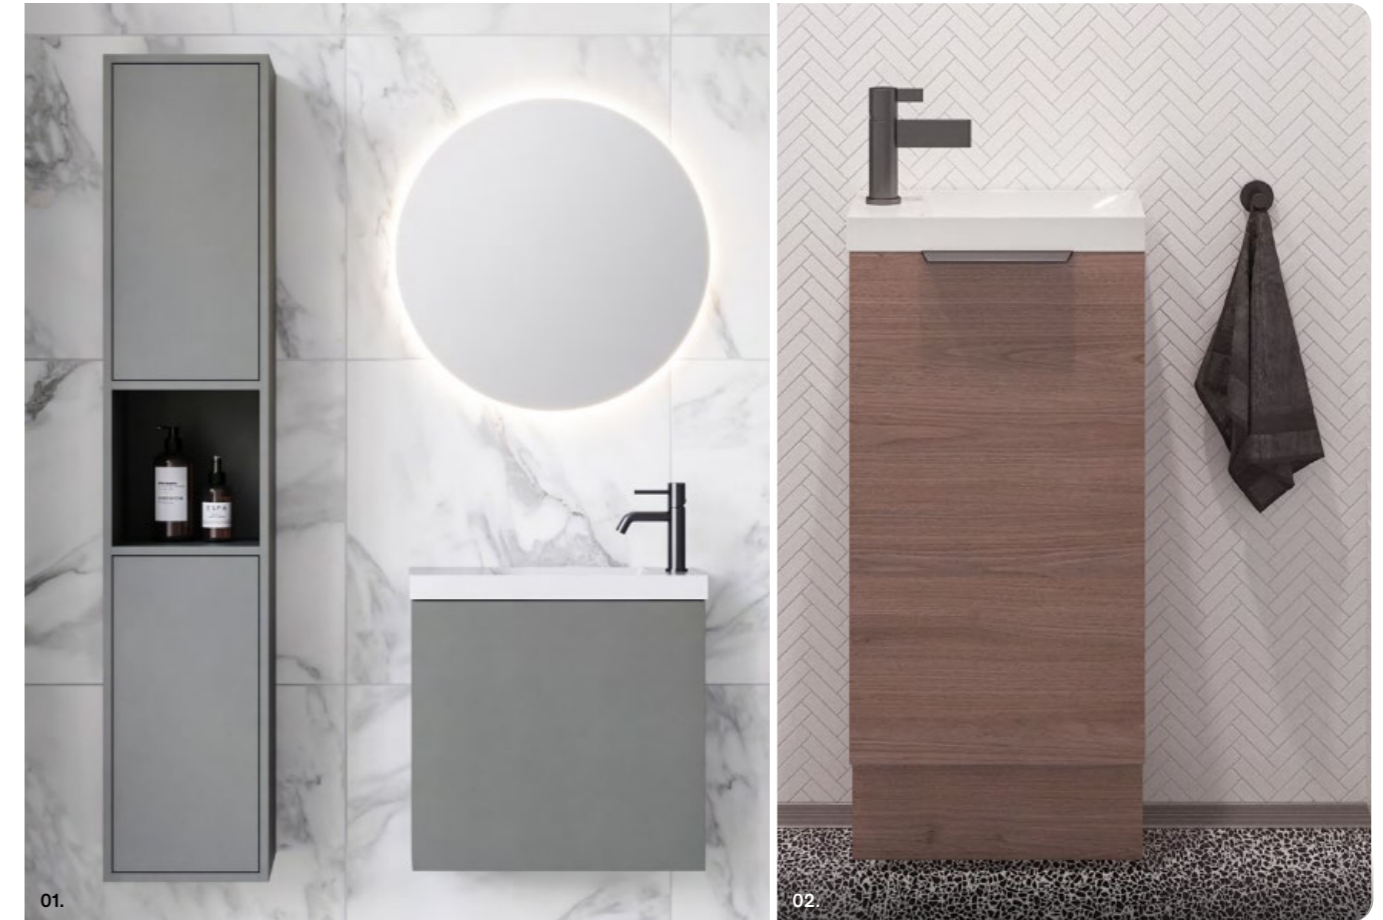

Ollie

SILVER INCLUSIONS

Slim and streamlined, offering functional door storage.

Mounts: Wall hung, Floor standing

Tops: Nano (see page 238)

Cabinet Colours: Any woodgrain or painted finish (see pages 266 - 271)

Handles: Side Fingerpull as standard, all other options available on request (see pages 252 - 257)

Routes: Flat panel as standard