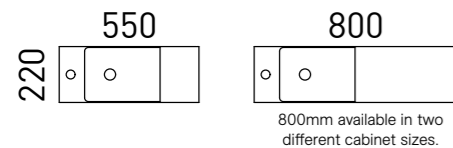

Oscar

SILVER INCLUSIONS

Slim profile, with a top extending to a towel rail for practical convenience.

Mounts:	Wall hung, Floor standing
Tops:	Nano (see page 238)
Cabinet Colours:	Any woodgrain or painted finish (see pages 266 - 271)
Handles:	Side Fingerpull as standard, all other options available on request (see pages 252 - 257)
Routes:	Flat panel as standard
Rail Colour:	Chrome