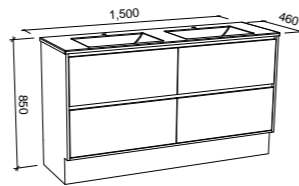

CABINET WITH	SKU	RRP
Alpha Ceramic Top	GRA-V-1500-D-APH-F	$4,473
Regal Mineral Composite Top	GRA-V-1500-D-REG-F	$4,348
Haven Matte Dolomite Top	GRA-V-1500-D-HVN-F	$4,348
20mm SilkSurface Top with White Gloss Above Counter Ceramic Basins	GRA-V-1500-D-SSA-F	$5,006
20mm SilkSurface Top with White Gloss Under Counter Ceramic Basins	GRA-V-1500-D-SSU-F	$5,006
No Top	GRA-VCO-1500-D-X-F	$2,853