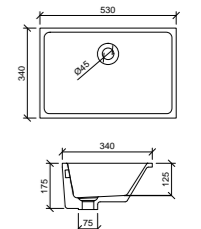

Rectangle Under Counter

32mm waste, with overflow to back.

WG REC-BS-530-WG-S | $246

WG - White Gloss | WM - White Matte | IM - Ivory Matte | BKM - Black Matte | ANT - Anthracite | GM - Grey Matte | LGM - Light Grey Matte
PM - Pink Matte | TPM - Taupe Matte | TRM - Terracotta Matte | BM - Blue Matte | MM - Mint Matte