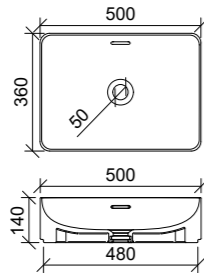

August White

32mm waste.

WG AUG-BS-500-WG-S | $246