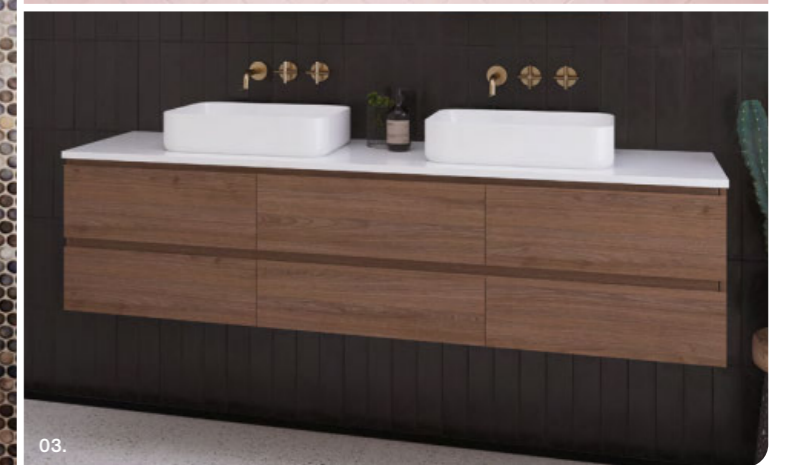

01. Ashton Vanity 750mm ASH-V-750-C-SSA-W $3,318

Cabinet Colour: Smoked Kala Ash Vanity Top: Opalora SilkSurface Basin: White Gloss Arcade Inset Ceramic Handles: Brushed Bronze 100mm Ova Upgrade: Under Cabinet Lighting LED-L-UNDERCAB-V ADD $436

02. Ashton Vanity 1200mm ASH-V-1200-C-SSA-W $4,302

Cabinet Colour: White Satin Vanity Top: Bianco Pearl SilkSurface Basin: White Gloss Myrtle Ceramic Handles: Brushed Nickel 361mm D Upgrade: Under Cabinet Lighting LED-L-UNDERCAB-V ADD $436

03. Ashton Vanity 1800mm ASH-V-1800-D-SSA-W $6,129

Cabinet Colour: Florentine Walnut Vanity Top: Arctic White SilkSurface Basins: White Gloss Enchant Ceramic Handles: Fingerpull