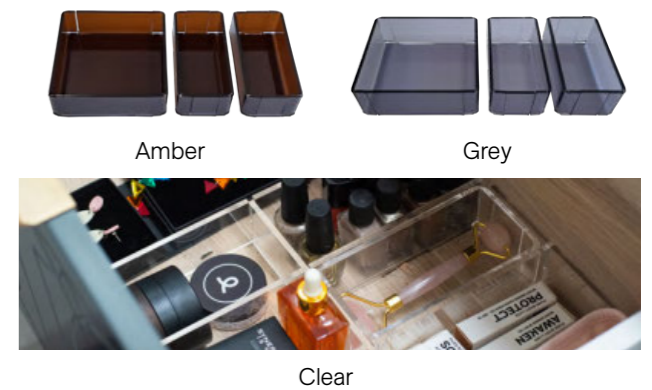

DRAWER ORGANISER SYSTEM (Embrace & Sutherland House Exclusive)

This addition offers practical storage for all your essentials with movable containers that are functional and easy to clean. It can be added to any size vanity and will be adjusted to suit your drawer size and layout. Proudly made in Australia.

Organiser System	SKU	RRP
Storage Queen Clear Vanity Storage System	SHC-OPT-V-DIVCLEAR	$228
Storage Queen Amber Vanity Storage System	SHC-OPT-V-DIVAMBER	$228
Storage Queen Grey Vanity Storage System	SHC-OPT-V-DIVGREY	$228

NOTE: Number of dividers will vary depending on size of drawer. Price per drawer.