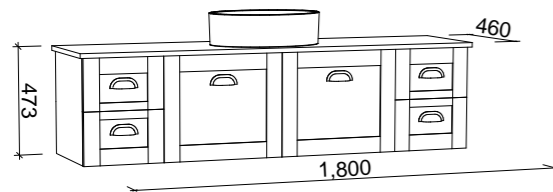

Victoria

GOLD INCLUSIONS

VICTORIA 1800mm CENTRE BOWL

Wall Hung

CABINET WITH	SKU	RRP
20mm SilkSurface Top with White Gloss Above Counter Ceramic Basin	VIC-V-1800-C-SSA-W	\$4,281
20mm SilkSurface Top with White Gloss Under Counter Ceramic Basin	VIC-V-1800-C-SSU-W	\$4,281
60mm SilkSurface Freedom Top with White Gloss Above Counter Ceramic Basin	VIC-V-1800-C-FRA-W	\$4,860
60mm SilkSurface Freedom Top with White Gloss Under Counter Ceramic Basin	VIC-V-1800-C-FRU-W	\$4,860
No Top	VIC-VCO-1800-C-X-W	\$3,603