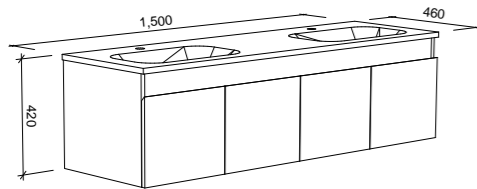

Wall Hung

CABINET WITH	SKU	RRP
Alpha Ceramic Top	RKF-V-1500-C-APH-W	\$2,164
Haven Matte Dolomite Top	RKF-V-1500-C-HVN-W	\$2,164
No Top	RKF-VCO-1500-C-X-W	\$1,294

ROCKFORD 1500mm DOUBLE BOWL

Wall Hung

CABINET WITH	SKU	RRP
Alpha Ceramic Top	RKF-V-1500-D-APH-W	\$2,212
Haven Matte Dolomite Top	RKF-V-1500-D-HVN-W	\$2,212
No Top	RKF-VCO-1500-D-X-W	\$1,498