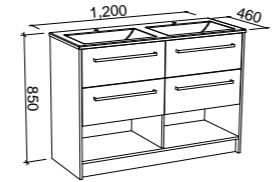

CABINET WITH	SKU	RRP
Alpha Ceramic Top	KAN-V-1200-D-APH-F	$4,165
20mm SilkSurface Top with White Gloss Above Counter Ceramic Basins	KAN-V-1200-D-SSA-F	$4,541
20mm SilkSurface Top with White Gloss Under Counter Ceramic Basins	KAN-V-1200-D-SSU-F	$4,541
No Top	KAN-VCO-1200-D-X-F	$2,853

Floor Standing