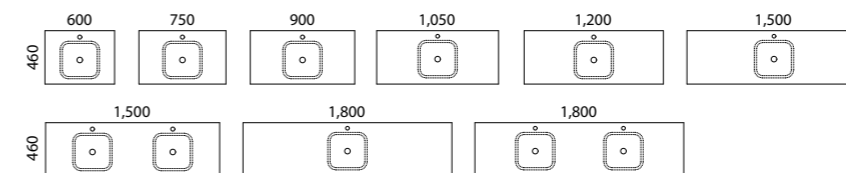

- **01. Oxbow Vanity 1200mm** OXB-V-1200-C-SSA-F $3,585
  Cabinet Colour: Classic Oak Vanity Top: Star Dust SilkSurface Basin: White Gloss Iconic 500 Ceramic Handles: Brushed Nickel 350mm Ova
- **02. Oxbow Vanity 1500mm** OXB-V-1500-D-APH-F $4,775
  Cabinet Colour: White Satin Vanity Top: Alpha Ceramic Handles: Chrome 352mm Square
  Upgrade: Brushed Nickel Overflow Rings OFR-OPT-BN ADD $16 each
- **03. Oxbow Vanity 1500mm** OXB-V-1500-D-SSU-W $5,049
  Cabinet Colour: Light Grey Satin Vanity Top: Stratiss SilkSurface Basins: White Gloss Allure Under Counter Ceramic Handles: Black 340mm Arch