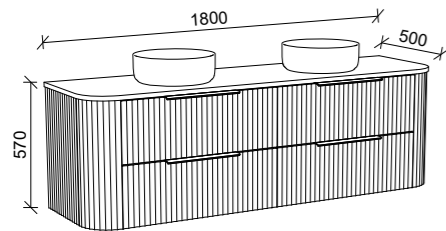

SOCOIA 1800mm DOUBLE BOWL

Wall Hung

CABINET WITH	SKU	RRP
20mm SilkSurface Top with White Gloss Above Counter Ceramic Basins	SOC-V-1800-D-SSA-W	\$5,740
No Top	SOC-VCO-1800-D-X-W	\$4,510

APOLLO PAINTED Order with Apollo Front
APOLLO WOODGRAIN Order with Apollo Front
DOCKLAND PAINTED Order with Dockland Front