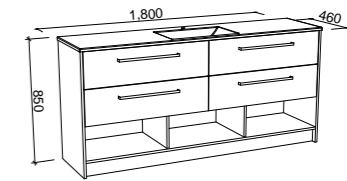

CABINET WITH	SKU	RRP
Regal Mineral Composite Top	KAN-V-1800-C-REG-F	$5,302
20mm SilkSurface Top with White Gloss Above Counter Ceramic Basin	KAN-V-1800-C-SSA-F	$5,694
20mm SilkSurface Top with White Gloss Under Counter Ceramic Basin	KAN-V-1800-C-SSU-F	$5,694
No Top	KAN-VCO-1800-C-X-F	$3,743

Floor Standing