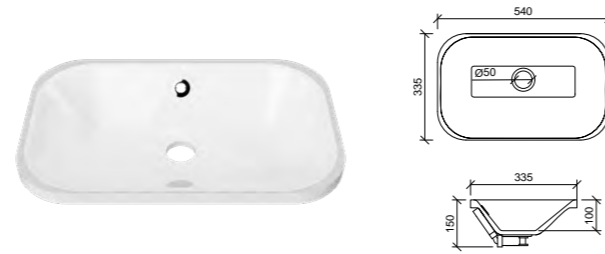

Bodhi Under Counter

40mm waste, with overflow to back.

WG BOD-BS-540-WG-U | $407