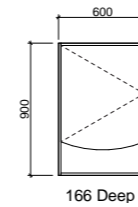

Pure Bliss Shaving Cabinet 600mm PBS-SC-600-S-G $1,015 each
Cabinet Colour: Light Pistachio Satin