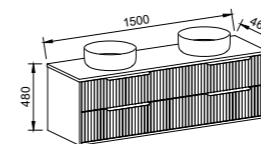

EMMETT 1500mm DOUBLE BOWL

Wall Hung

CABINET WITH	SKU	RRP
20mm SilkSurface Top with White Gloss Above Counter Ceramic Basins	EMM-V-1500-D-SSA-W	$4,561
No Top	EMM-VCO-1500-D-X-W	$3,163