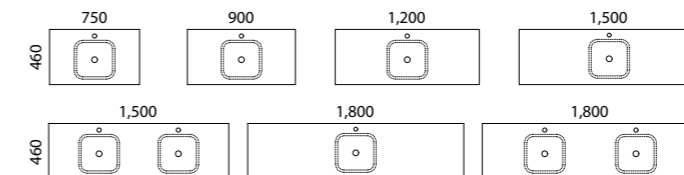

01. Ashton Vanity 750mm ASH-V-750-C-SSA-W $3,318

Cabinet Colour: Smoked Kala Ash Vanity Top: Opalora SilkSurface Basin: White Gloss Arcade Inset Ceramic Handles: Brushed Bronze 100mm Ova Upgrade: Under Cabinet Lighting LED-L-UNDERCAB-V ADD $436

02. Ashton Vanity 1200mm ASH-V-1200-C-SSA-W $4,302

Cabinet Colour: White Satin Vanity Top: Bianco Pearl SilkSurface Basin: White Gloss Myrtle Ceramic Handles: Brushed Nickel 361mm D Upgrade: Under Cabinet Lighting LED-L-UNDERCAB-V ADD $436

03. Ashton Vanity 1800mm ASH-V-1800-D-SSA-W $6,129

Cabinet Colour: Florentine Walnut Vanity Top: Arctic White SilkSurface Basins: White Gloss Enchant Ceramic Handles: Fingerpull