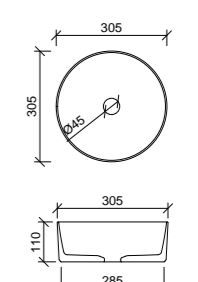

Gem White*

32mm waste.

WG GEM-BS-305-WG-S | $246

NOTE: Wastes not included for Ceramic and Mineral Composite basins. Ceramic and Stainless Steel wastes available as separate purchase. White gloss ceramic basins (-S) included in package price. Mineral Composite, Stainless Steel, matte and coloured basins (-U) will incur an additional charge. While the colours in this brochure are to the highest standard in printing, it should only be used as an indication of actual product design. *Suitable for small space vanities.