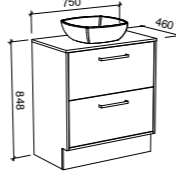

CABINET WITH	SKU	RRP
18mm Laminate Top with White Gloss Ceramic Above Counter Basin	DEL-V-750-C-LMA-F	$2,090
No Top	DEL-VCO-750-C-X-F	$1,455