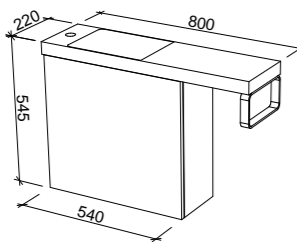

OSCAR 800mm TOP / 540mm CABINET

Wall Hung