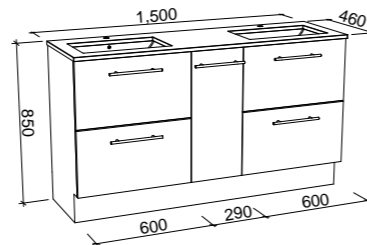

CABINET WITH	SKU	RRP
20mm SilkSurface Top with White Gloss Above Counter Ceramic Basins	MAR-V-1500-D-SSA-F	$4,401
20mm SilkSurface Top with White Gloss Under Counter Ceramic Basins	MAR-V-1500-D-SSU-F	$4,401
No Top	MAR-VCO-1500-D-X-F	$2,367