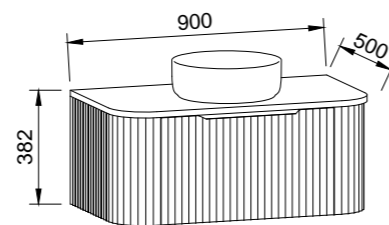

Santos

GOLD INCLUSIONS

SANTOS 750mm

Wall Hung

CABINET WITH	SKU	RRP
20mm SilkSurface Top with White Gloss Above Counter Ceramic Basin	SAN-V-750-C-SSA-W	\$2,611
No Top	SAN-VCO-750-C-X-W	\$2,108

SANTOS 900mm

Wall Hung