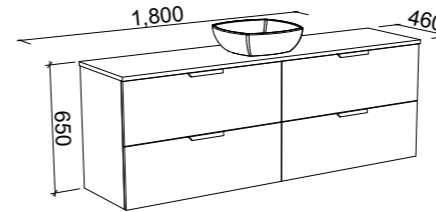

SUTHERLAND HOUSE 1800mm CENTRE BOWL

Wall Hung

CABINET WITH	SKU	RRP
20mm SilkSurface Top with White Gloss Above Counter Ceramic Basin	SHC-V-1800-C-SSA-W	$5,685
20mm SilkSurface Top with White Gloss Under Counter Ceramic Basin	SHC-V-1800-C-SSU-W	$5,685
No Top	SHC-VCO-1800-C-X-W	$3,853

On Legs