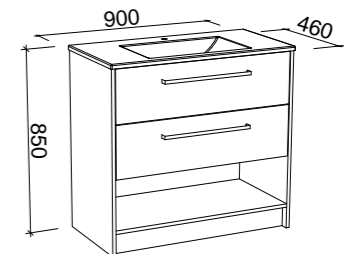

CABINET WITH	SKU	RRP
Alpha Ceramic Top	KAN-V-900-C-APH-F	$2,533
Regal Mineral Composite Top	KAN-V-900-C-REG-F	$2,533
Haven Matte Dolomite Top	KAN-V-900-C-HVN-F	$2,533
20mm SilkSurface Top with White Gloss Above Counter Ceramic Basin	KAN-V-900-C-SSA-F	$3,287
20mm SilkSurface Top with White Gloss Under Counter Ceramic Basin	KAN-V-900-C-SSU-F	$3,287
No Top	KAN-VCO-900-C-X-F	$1,923