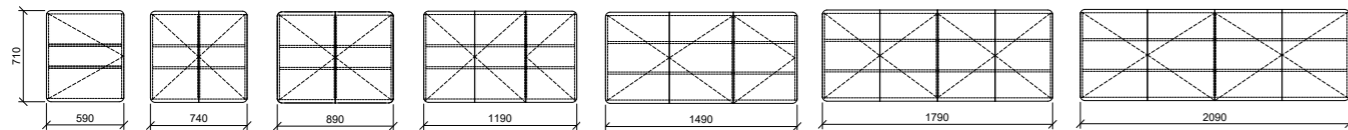

Colby Shaving Cabinet

Soft, radiused corners pair sophistication with functional style.

Cabinet Colours: Any woodgrain or painted finish

- Upgrade to Platinum option with Luxe Graphite interior and glass internal shelves to match Platinum vanities
- Semi-recessed option available on request