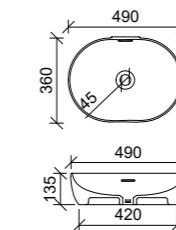

Giana Under Counter*

32mm waste, with overflow to back. Only available with SilkSurface slab top. Offset or wall mounted tapware required.

NOTE: Cannot be purchased on their own.