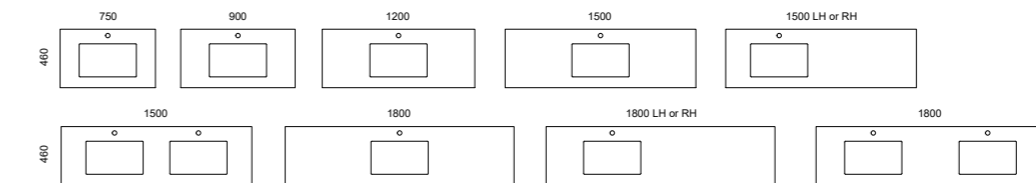

Colby Vanity 1200mm COL-V-1200-C-SSA-W $2,686
Cabinet Colour: Saxby Blue Satin with Classic Oak Drawer Fronts
Vanity Top: Carrara SilkSurface
Basin: Light Grey Matte Allure Ceramic
Handles: Brushed Nickel 350mm Loft
Upgrades: Basin Colour UPG-OPT-BASCOLOUR ADD $161 | Contour SilkSurface Splashback
TOP-OPT-SB-C ADD $443 ($369 PLM) | Under Cabinet Lighting LED-L-UNDERCAB-V ADD $436