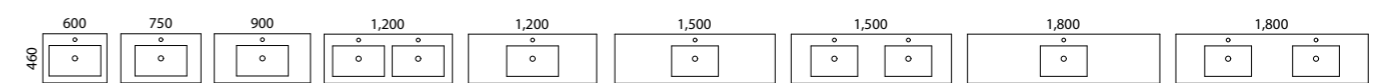

- **01. Kansas Vanity 900mm** KAN-V-900-C-SSA-F $3,287
  Cabinet Colour: Light Pistachio Satin Vanity Top: Arctic White SilkSurface Basin: White Matte Allure Flute Ceramic Handles: Brushed Gold 350mm Ova
  Upgrade: Basin Colour UPG-OPT-BASCOLOUR ADD $161
- **02. Kansas Vanity 1200mm** KAN-V-1200-C-SSA-W $3,357
  Cabinet Colour: Coastal Oak Vanity Top: Grigio Stone SilkSurface Basin: White Gloss Elite Ceramic Handles: Brushed Gold 50mm Solid Lip
  Upgrade: Under Cabinet Lighting LED-L-UNDERCAB-V ADD $436
- **03. Kansas Vanity 1500mm** KAN-V-1500-D-SSA-W $4,617
  Cabinet Colour: Natural Walnut Vanity Top: Calcutta Snow SilkSurface Basins: Terracotta Matte Allure Ceramic Handles: Brushed Gold 200mm Ova
  Upgrades: Basin Colour UPG-OPT-BASCOLOUR ADD $161 per basin | Under Cabinet Vanity Lighting LED-L-UNDERCAB-V ADD $436