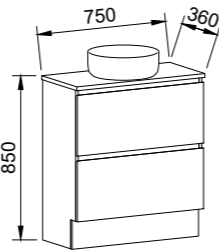

Floor Standing

CABINET WITH	SKU	RRP
20mm SilkSurface Top with White Gloss Above Counter Ceramic Basin	BIL-V-750-C-SSA-W	$2,368
20mm SilkSurface Top with White Gloss Under Counter Ceramic Basin	BIL-V-750-C-SSU-W	$2,368
No Top	BIL-VCO-750-C-X-W	$1,404

CABINET WITH	SKU	RRP
20mm SilkSurface Top with White Gloss Above Counter Ceramic Basin	BIL-V-750-C-SSA-F	$2,565
20mm SilkSurface Top with White Gloss Under Counter Ceramic Basin	BIL-V-750-C-SSU-F	$2,565
No Top	BIL-VCO-750-C-X-F	$1,610

NOTE: See pages 241 - 249 for selected small space basins for the Billie.

Billie

GOLD INCLUSIONS