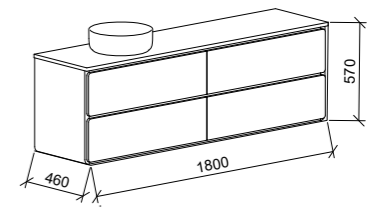

COLBY 1800mm OFFSET BOWL

Wall Hung

CABINET WITH	SKU	RRP
20mm SilkSurface Top with White Gloss Above Counter Ceramic Basin Left-hand Offset	COL-V-1800-L-SSA-W	$3,954
20mm SilkSurface Top with White Gloss Under Counter Ceramic Basin Left-hand Offset	COL-V-1800-L-SSU-W	$4,257
No Top	COL-VCO-1800-L-X-W	$2,937

NOTE: Right-hand offset also available. Order by replacing -L- with -R- in the relevant SKU..