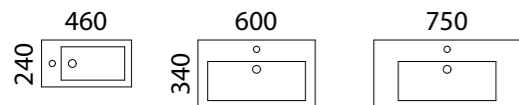

Ensuite

SILVER INCLUSIONS

A slim profile and elegant fascia panel provide style and storage for compact spaces.

Mounts:	Wall hung, Floor standing, On legs
Tops:	Ensuite (see page 238)
Cabinet Colours:	Any woodgrain or painted finish (see pages 266 - 271)
Handles:	All options including Fingerpull (see pages 252 - 257)
Routes:	Flat panel as standard

01. Ensuite Vanity 460mm ENS-V-460-L-ENS-W $1,026
Cabinet Colour: Boston Oak *Vanity Top:* Ensuite Mineral Composite *Handles:* Black Duke T Bar

02. Ensuite Vanity 600mm ENS-V-600-C-ENS-W $1,356
Cabinet Colour: Powder Pink Satin *Vanity Top:* Ensuite Mineral Composite *Handles:* Fingerpull