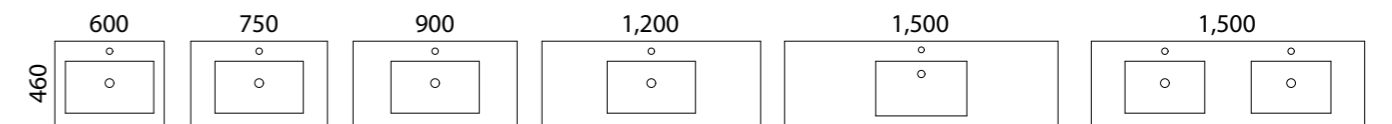

Handles: All options including Fingerpull (see pages 252 - 257)

Routes: Flat panel as standard

01. Indiana Vanity 900mm IND-V-900-C-APH-F \$1,672

Cabinet Colour: White Satin Vanity Top: Alpha Ceramic Handles: Fingerpull