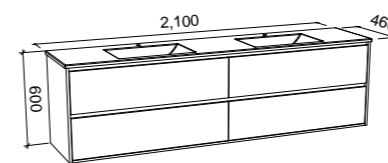

GRANGE 2100mm DOUBLE BOWL

Wall Hung

CABINET WITH	SKU	RRP
Regal Mineral Composite Top	GRA-V-2100-D-REG-W	$6,057
20mm SilkSurface Top with White Gloss Above Counter Ceramic Basins	GRA-V-2100-D-SSA-W	$5,493
20mm SilkSurface Top with White Gloss Under Counter Ceramic Basins	GRA-V-2100-D-SSU-W	$5,493
No Top	GRA-VCO-2100-D-X-W	$3,119

Floor Standing