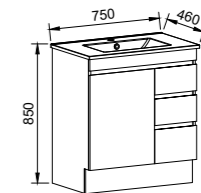

CABINET WITH	SKU	RRP
Alpha Ceramic Top	IND-V-750-C-APH-F	$1,480
No Top	IND-VCO-750-C-X-F	$1,301

Floor Standing