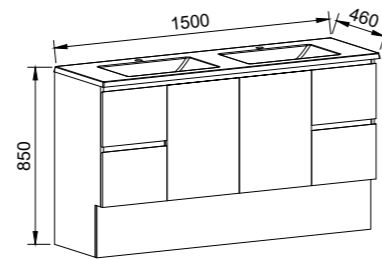

CABINET WITH	SKU	RRP
Regal Mineral Composite Top	CAR-V-1500-D-REG-F	$4,158
Stadium Mineral Composite Top	CAR-V-1500-D-STD-F	$4,158
Alpha Ceramic Top	CAR-V-1500-D-APH-F	$4,288
Haven Matte Dolomite Top	CAR-V-1500-D-HVN-F	$4,158
Grand Mineral Composite Top	CAR-V-1500-D-GND-F	$4,510
20mm SilkSurface Top with White Gloss Above Counter Ceramic Basins	CAR-V-1500-D-SSA-F	$4,846
20mm SilkSurface Top with White Gloss Under Counter Ceramic Basins	CAR-V-1500-D-SSU-F	$4,846
No Top	CAR-VCO-1500-D-X-F	$2,567