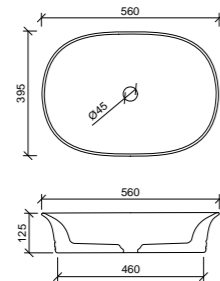

Bonnie White

Offset or wall mounted tapware required. 32mm waste.

WG BON-BS-560-WG-S | $246
WM BON-BS-560-WM-U | $407