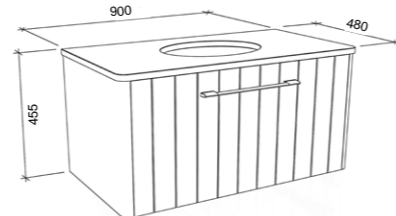

SABA 900mm

Wall Hung

CABINET WITH	SKU	RRP
20mm SilkSurface Top with White Gloss Above Counter Ceramic Basin	SAB-V-900-C-SSA-W	$2,468
20mm SilkSurface Top with White Gloss Under Counter Ceramic Basin	SAB-V-900-C-SSU-W	$2,787
No Top	SAB-VCO-900-C-X-W	$1,336

Saba

GOLD INCLUSIONS