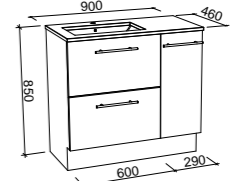

CABINET WITH	SKU	RRP
20mm SilkSurface Top with White Gloss Above Counter Ceramic Basin Left-hand Offset	MAR-V-900-L-SSA-F	$3,140
20mm SilkSurface Top with White Gloss Under Counter Ceramic Basin Left-hand Offset	MAR-V-900-L-SSU-F	$3,140
No Top Left-hand Offset	MAR-VCO-900-L-X-F	$1,879