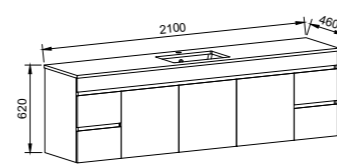

BARGO 2100mm CENTRE BOWL

Wall Hung

CABINET WITH	SKU	RRP
Regal Mineral Composite Top	BAR-V-2100-C-REG-W	$5,806
20mm SilkSurface Top with White Gloss Above Counter Ceramic Basin	BAR-V-2100-C-SSA-W	$5,231
20mm SilkSurface Top with White Gloss Under Counter Ceramic Basin	BAR-V-2100-C-SSU-W	$5,231
No Top	BAR-VCO-2100-C-X-W	$2,985