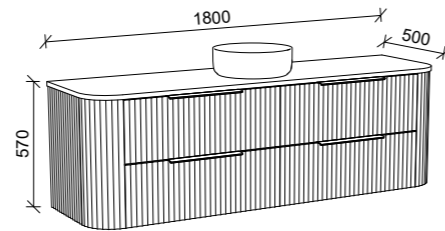

SOCOIA 1800mm CENTRE BOWL

Wall Hung

CABINET WITH	SKU	RRP
20mm SilkSurface Top with White Gloss Above Counter Ceramic Basin	SOC-V-1800-C-SSA-W	$5,478
No Top	SOC-VCO-1800-C-X-W	$4,490