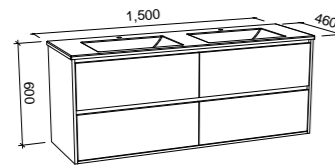

GRANGE 1500mm DOUBLE BOWL

Wall Hung

CABINET WITH	SKU	RRP
Alpha Ceramic Top	GRA-V-1500-D-APH-W	$4,318
Regal Mineral Composite Top	GRA-V-1500-D-REG-W	$4,191
Haven Matte Dolomite Top	GRA-V-1500-D-HVN-W	$4,191
20mm SilkSurface Top with White Gloss Above Counter Ceramic Basins	GRA-V-1500-D-SSA-W	$4,850
20mm SilkSurface Top with White Gloss Under Counter Ceramic Basins	GRA-V-1500-D-SSU-W	$4,850
No Top	GRA-VCO-1500-D-X-W	$2,687

Floor Standing