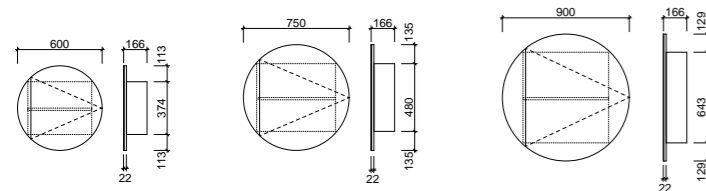

Havana Shaving Cabinet

A timeless round silhouette with classic appeal and generous storage.

Cabinet Colours: Any woodgrain or painted finish

- Upgrade to Platinum option with Luxe Graphite interior and glass internal shelves to match Platinum vanities
- Fully reversible (unless ordered with upgrades)

Havana Shaving Cabinet 900mm HAV-SC-900-S-G $1,200
Cabinet Colour: White Satin

Jazz Arch Shaving Cabinet

Graceful curves form an elegant profile, complemented by functional storage.

Cabinet Colours: Any woodgrain or painted finish

- Upgrade to Platinum option with Luxe Graphite interior and glass internal shelves to match Platinum vanities
- Semi-recessed option available upon request
- Fully reversible (unless ordered with upgrades)