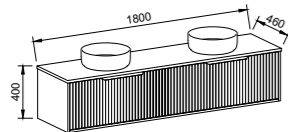

ELWOOD 1800mm DOUBLE BOWL

Wall Hung

CABINET WITH	SKU	RRP
20mm SilkSurface Top with White Gloss Above Counter Ceramic Basins	ELW-V-1800-D-SSA-W	$4,451
20mm SilkSurface Top with White Gloss Under Counter Ceramic Basins	ELW-V-1800-D-SSU-W	$4,741
No Top	ELW-VCO-1800-D-X-W	$2,201

Floor Standing