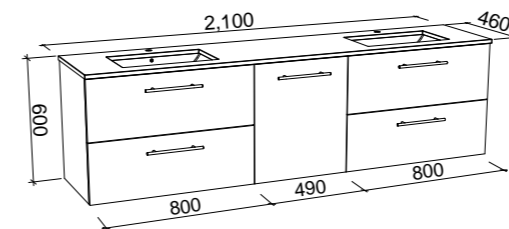

MARSHALL 2100mm DOUBLE BOWL

Wall Hung

CABINET WITH	SKU	RRP
20mm SilkSurface Top with White Gloss Above Counter Ceramic Basins	MAR-V-2100-D-SSA-W	$4,837
20mm SilkSurface Top with White Gloss Under Counter Ceramic Basins	MAR-V-2100-D-SSU-W	$4,837
No Top	MAR-VCO-2100-D-X-W	$2,593

Floor Standing