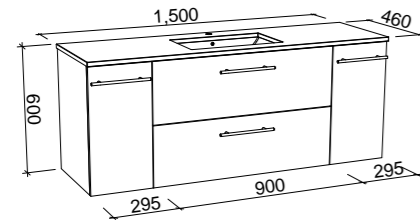

Marshall

GOLD INCLUSIONS

MARSHALL 1500mm CENTRE BOWL

Wall Hung

CABINET WITH	SKU	RRP
20mm SilkSurface Top with White Gloss Above Counter Ceramic Basin	MAR-V-1500-C-SSA-W	$4,057
20mm SilkSurface Top with White Gloss Under Counter Ceramic Basin	MAR-V-1500-C-SSU-W	$4,057
No Top	MAR-VCO-1500-C-X-W	$2,272

Floor Standing