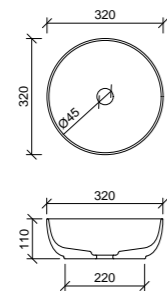

Jessie White*

32mm waste.

WG JES-BS-320-WG-S | $246
WM JES-BS-320-WM-U | $407