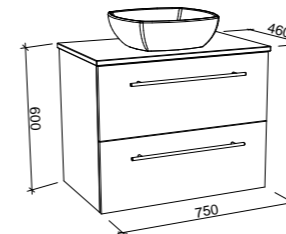

OXBOW 750mm

Wall Hung

CABINET WITH	SKU	RRP
Regal Mineral Composite Top	OXB-V-750-C-REG-W	$2,163
Stadium Mineral Composite Top	OXB-V-750-C-STD-W	$2,163
Alpha Ceramic Top	OXB-V-750-C-APH-W	$2,163
20mm SilkSurface Top with White Gloss Above Counter Ceramic Basin	OXB-V-750-C-SSA-W	$2,643
20mm SilkSurface Top with White Gloss Under Counter Ceramic Basin	OXB-V-750-C-SSU-W	$2,643
No Top	OXB-VCO-750-C-X-W	$1,664

Floor Standing