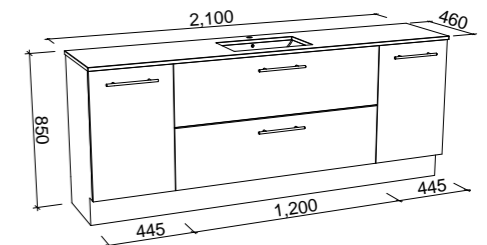

CABINET WITH	SKU	RRP
20mm SilkSurface Top with White Gloss Above Counter Ceramic Basin	MAR-V-2100-C-SSA-F	$4,778
20mm SilkSurface Top with White Gloss Under Counter Ceramic Basin	MAR-V-2100-C-SSU-F	$4,778
No Top	MAR-VCO-2100-C-X-F	$2,827