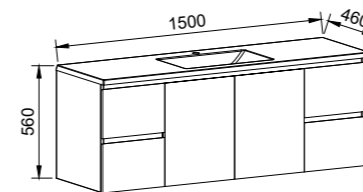

CARLO 1500mm CENTRE BOWL

Wall Hung

CABINET WITH	SKU	RRP
Regal Mineral Composite Top	CAR-V-1500-C-REG-W	$3,567
Stadium Mineral Composite Top	CAR-V-1500-C-STD-W	$3,567
Alpha Ceramic Top	CAR-V-1500-C-APH-W	$3,674
Haven Matte Dolomite Top	CAR-V-1500-C-HVN-W	$3,567
Grand Mineral Composite Top	CAR-V-1500-C-GND-W	$3,860
20mm SilkSurface Top with White Gloss Above Counter Ceramic Basin	CAR-V-1500-C-SSA-W	$4,285
20mm SilkSurface Top with White Gloss Under Counter Ceramic Basin	CAR-V-1500-C-SSU-W	$4,285
No Top	CAR-VCO-1500-C-X-W	$2,289