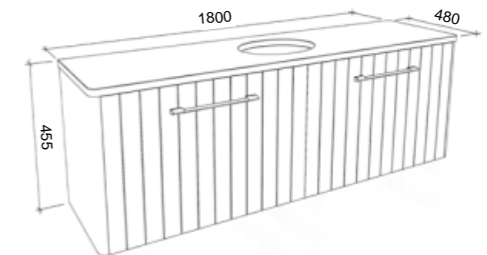

SABA 1800mm CENTRE BOWL

Wall Hung

CABINET WITH	SKU	RRP
20mm SilkSurface Top with White Gloss Above Counter Ceramic Basin	SAB-V-1800-C-SSA-W	$4,172
20mm SilkSurface Top with White Gloss Under Counter Ceramic Basin	SAB-V-1800-C-SSU-W	$4,492
No Top	SAB-VCO-1800-C-X-W	$2,309