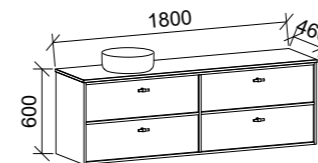

TARO 1800mm OFFSET BOWL

Wall Hung

CABINET WITH	SKU	RRP
20mm SilkSurface Top with White Gloss Above Counter Ceramic Basin Left-hand Offset	TAR-V-1800-L-SSA-W	$4,934
No Top Left-hand Offset	TAR-VCO-1800-L-X-W	$2,924

NOTE: Right-hand offset also available. Order by replacing -L- with -R- in the relevant SKU.

Floor Standing