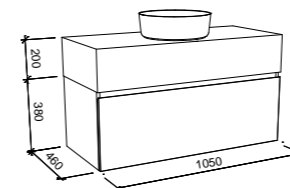

KINGSLEY 1050mm

Wall Hung

CABINET WITH	SKU	RRP
Regal Mineral Composite Top	KIN-V-1050-C-REG-W	$1,734
Stadium Mineral Composite Top	KIN-V-1050-C-STD-W	$1,734
20mm SilkSurface Top with Above Counter White Gloss Ceramic Basin	KIN-V-1050-C-SSA-W	$2,495
20mm SilkSurface Top with Under Counter White Gloss Ceramic Basin	KIN-V-1050-C-SSU-W	$2,807
60mm SilkSurface Freedom Top with Above Counter White Gloss Ceramic Basin	KIN-V-1050-C-FRA-W	$2,719
60mm SilkSurface Freedom Top with Under Counter White Gloss Ceramic Basin	KIN-V-1050-C-FRU-W	$2,991
200mm SilkSurface Box Top with Above Counter White Gloss Ceramic Basin	KIN-V-1050-C-BXA-W	$3,169
200mm SilkSurface Box Top with Under Counter White Gloss Ceramic Basin	KIN-V-1050-C-BXU-W	$3,169
No Top	KIN-VCO-1050-C-X-W	$1,022

NOTE: Cabinet height will be 380mm on the Kingsley, regardless of top option.