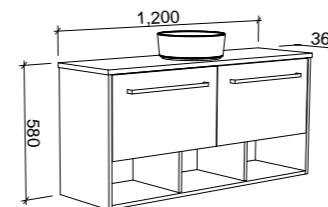

KARLIE 1200mm

Wall Hung

CABINET WITH	SKU	RRP
20mm SilkSurface Top with White Gloss Above Counter Ceramic Basin	KAR-V-1200-C-SSA-W	$3,337
20mm SilkSurface Top with White Gloss Ceramic Under Counter Basin	KAR-V-1200-C-SSU-W	$3,337
No Top	KAR-VCO-1200-C-X-W	$1,902

Floor Standing