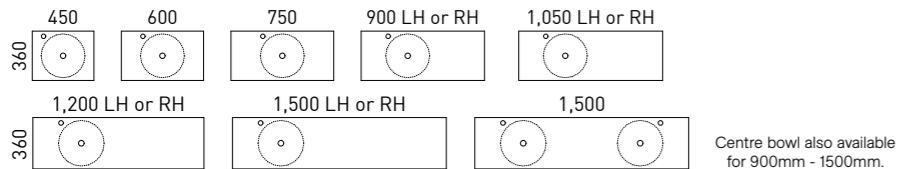

Billie

GOLD INCLUSIONS

Sleek and slim, with full drawer storage and the luxury of a slab top.

Mounts:	Wall hung, Floor standing
Tops:	20mm SilkSurface with above or under counter basin/s (see page 238)
Cabinet Colours:	Any woodgrain or painted finish (see pages 266 - 271)
Handles:	All options including Fingerpull (see pages 252 - 257)
Routes:	Flat panel as standard

1. **01. Billie Vanity 1500mm** BIL-V-1500-D-SSA-W $4,253
   Cabinet Colour: Olive Satin Vanity Top: Albastera SilkSurface Basins: White Matte Feather Ceramic Handles: Gunmetal 330mm Knurled Bar
   Upgrade: Coloured Basin UPG-OPT-BASCOLOUR ADD $161 per basin
2. **02. Billie Vanity 1200mm** BIL-V-1200-L-SSA-W $3,043
   Cabinet Colour: Dark Grey Satin Vanity Top: Silversnow SilkSurface Basin: White Gloss Bloom Ceramic Handles: Fingerpull
   Upgrade: Under Cabinet Lighting LED-L-UNDERCAB-V ADD $436
3. **03. Billie Vanity 750mm** BIL-V-750-C-SSU-F $2,565
   Cabinet Colour: Elegant Oak Vanity Top: Canvas Mist SilkSurface Basin: White Gloss Mini Rectangle Under Counter Ceramic Handles: Fingerpull

Eadie

SILVER INCLUSIONS

Slimline design and petite shelves offer endless styling possibilities.

Mounts:	Wall hung, Floor standing
Tops:	Nano (see page 238)
Cabinet Colours:	Any woodgrain or painted finish (see pages 266 - 271)
Handles:	Side Fingerpull as standard, all other options available on request (see pages 252 - 257)
Routes:	Flat panel as standard