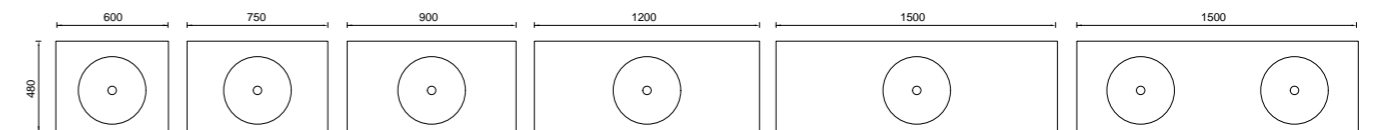

Embrace Vanity 1500mm
EMB-V-1500-D-SSA-W $6,732
Cabinet Colour: Light Grey Satin
Vanity Top: Stratiss SilkSurface
Basins: White Gloss
Oval Flute Ceramic
Handles: Fingerpull
Shown with Ballad Shaving
Cabinet 1500mm
BAL-SC-1500-4-G $1,718
Cabinet Colour: Light Grey Satin

All-drawer storage enveloped by a 20mm SilkSurface bevelled surround.

Mounts:	Wall hung
Tops:	20mm SilkSurface bevelled surround with above counter basin/s (see page 238)
Cabinet Colours:	Any woodgrain or painted finish (see pages 266 - 271)
Handles:	Fingerpull (see page 254)
Routes:	Flat panel as standard

01. Embrace Vanity 1200mm EMB-V-1200-C-SSA-W $5,249
Cabinet Colour: Tassie Oak Vanity Top: Arctic White SilkSurface Basin: White Gloss Coast Inset Mineral Composite Handles: Fingerpull
Upgrade: Mineral Composite Basin UPG-OPT-BASCOLOUR ADD $161

02. Embrace Vanity 900mm EMB-V-900-C-SSA-W $4,975
Cabinet Colour: Light Pistachio Satin Vanity Top: Lapis Salt SilkSurface Basin: White Gloss Florent Ceramic Basin Handles: Fingerpull

NOTE: Selected inset basins available. Not available with custom inset basins.