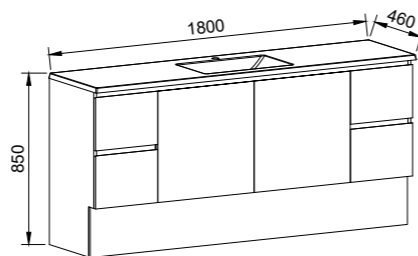

CABINET WITH	SKU	RRP
Regal Mineral Composite Top	CAR-V-1800-C-REG-F	$4,473
Stadium Mineral Composite Top	CAR-V-1800-C-STD-F	$4,473
Grand Mineral Composite Top	CAR-V-1800-C-GND-F	$4,864
20mm SilkSurface Top with White Gloss Above Counter Ceramic Basin	CAR-V-1800-C-SSA-F	$4,894
20mm SilkSurface Top with White Gloss Under Counter Ceramic Basin	CAR-V-1800-C-SSU-F	$4,894
No Top	CAR-VCO-1800-C-X-F	$2,785

Carlo

GOLD INCLUSIONS