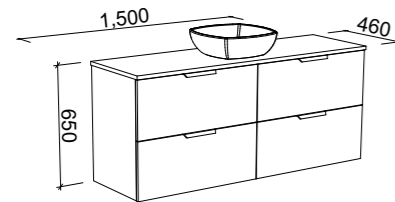

SUTHERLAND HOUSE 1500mm CENTRE BOWL

Wall Hung

CABINET WITH	SKU	RRP
20mm SilkSurface Top with White Gloss Above Counter Ceramic Basin	SHC-V-1500-C-SSA-W	$5,504
20mm SilkSurface Top with White Gloss Under Counter Ceramic Basin	SHC-V-1500-C-SSU-W	$5,504
No Top	SHC-VCO-1500-C-X-W	$3,453

On Legs