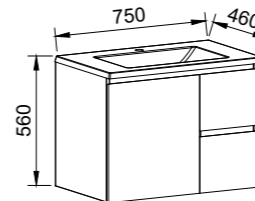

CARLO 750mm

Wall Hung