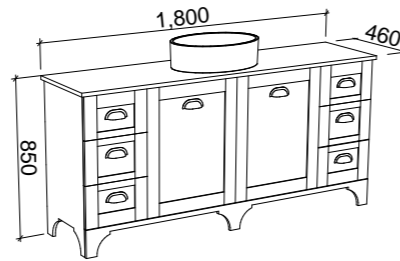

WINDSOR 1800mm CENTRE BOWL

Floor Standing

CABINET WITH	SKU	RRP
20mm SilkSurface Top with White Gloss Above Counter Ceramic Basin	WIN-V-1800-C-SSA-F	$5,167
20mm SilkSurface Top with White Gloss Under Counter Ceramic Basin	WIN-V-1800-C-SSU-F	$5,167
60mm SilkSurface Freedom Top with White Gloss Above Counter Ceramic Basin	WIN-V-1800-C-FRA-F	$5,784
60mm SilkSurface Freedom Top with White Gloss Under Counter Ceramic Basin	WIN-V-1800-C-FRU-F	$5,784
No Top	WIN-VCO-1800-C-X-F	$4,426