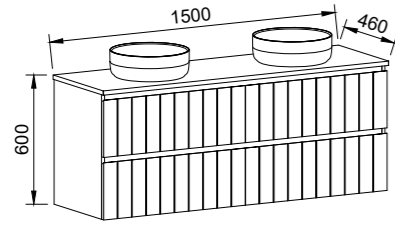

Henley

GOLD INCLUSIONS

HENLEY 1500mm DOUBLE BOWL

Wall Hung

CABINET WITH	SKU	RRP
20mm SilkSurface Top with White Gloss Above Counter Ceramic Basins	HEN-V-1500-D-SSA-W	\$5,507
20mm SilkSurface Top with White Gloss Under Counter Ceramic Basins	HEN-V-1500-D-SSU-W	\$5,507
No Top	HEN-VCO-1500-D-X-W	\$3,360