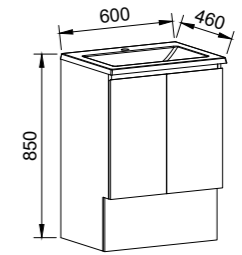

Floor Standing

CABINET WITH	SKU	RRP
Regal Mineral Composite Top	CAR-V-600-C-REG-W	$1,700
Stadium Mineral Composite Top	CAR-V-600-C-STD-W	$1,700
Alpha Ceramic Top	CAR-V-600-C-APH-W	$1,700
Grand Mineral Composite Top	CAR-V-600-C-GND-W	$1,936
20mm SilkSurface Top with White Gloss Above Counter Ceramic Basin	CAR-V-600-C-SSA-W	$2,139
20mm SilkSurface Top with White Gloss Under Counter Ceramic Basin	CAR-V-600-C-SSU-W	$2,139
No Top	CAR-VCO-600-C-X-W	$1,191

CABINET WITH	SKU	RRP
Regal Mineral Composite Top	CAR-V-600-C-REG-F	$1,900
Stadium Mineral Composite Top	CAR-V-600-C-STD-F	$1,900
Alpha Ceramic Top	CAR-V-600-C-APH-F	$1,900
Grand Mineral Composite Top	CAR-V-600-C-GND-F	$2,095
20mm SilkSurface Top with White Gloss Above Counter Ceramic Basin	CAR-V-600-C-SSA-F	$2,339
20mm SilkSurface Top with White Gloss Under Counter Ceramic Basin	CAR-V-600-C-SSU-F	$2,339
No Top	CAR-VCO-600-C-X-F	$1,386