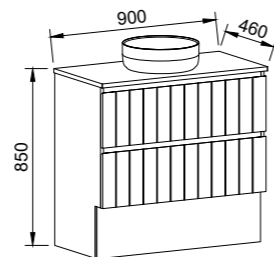

CABINET WITH	SKU	RRP
20mm SilkSurface Top with White Gloss Above Counter Ceramic Basin	HEN-V-900-C-SSA-F	$3,569
20mm SilkSurface Top with White Gloss Under Counter Ceramic Basin	HEN-V-900-C-SSU-F	$3,569
No Top	HEN-VCO-900-C-X-F	$2,351

NOTE: See page 228 for route options. Vertical route standard on the Henley unless specified otherwise.

Henley

GOLD INCLUSIONS