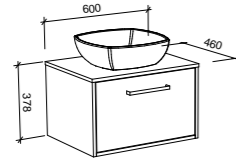

Delaware

GOLD INCLUSIONS

DELAWARE 600mm

Wall Hung

CABINET WITH	SKU	RRP
18mm Laminate Top with White Gloss Ceramic Above Counter Basin	DEL-V-600-C-LMA-W	$1,532
No Top	DEL-VCO-600-C-X-W	$948

Floor Standing