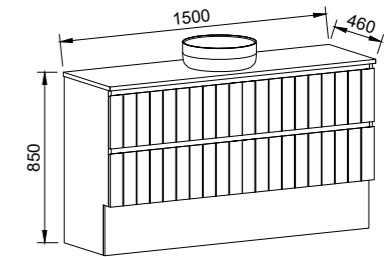

CABINET WITH	SKU	RRP
20mm SilkSurface Top with White Gloss Above Counter Ceramic Basin	HEN-V-1500-C-SSA-F	$5,288
20mm SilkSurface Top with White Gloss Under Counter Ceramic Basin	HEN-V-1500-C-SSU-F	$5,288
No Top	HEN-VCO-1500-C-X-F	$3,429