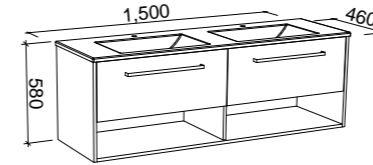

KANSAS 1500mm DOUBLE BOWL

Wall Hung

CABINET WITH	SKU	RRP
Alpha Ceramic Top	KAN-V-1500-D-APH-W	$4,066
Regal Mineral Composite Top	KAN-V-1500-D-REG-W	$3,936
Haven Matte Dolomite Top	KAN-V-1500-D-HVN-W	$3,936
20mm SilkSurface Top with White Gloss Above Counter Ceramic Basins	KAN-V-1500-D-SSA-W	$4,617
20mm SilkSurface Top with White Gloss Under Counter Ceramic Basins	KAN-V-1500-D-SSU-W	$4,617
No Top	KAN-VCO-1500-D-X-W	$2,428