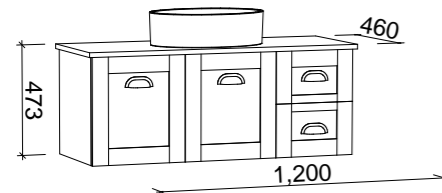

VICTORIA 1200mm

Wall Hung

CABINET WITH	SKU	RRP
Alpha Ceramic Top	VIC-V-1200-C-APH-W	$2,906
20mm SilkSurface Top with White Gloss Above Counter Ceramic Basin	VIC-V-1200-C-SSA-W	$3,259
20mm SilkSurface Top with White Gloss Under Counter Ceramic Basin	VIC-V-1200-C-SSU-W	$3,259
60mm SilkSurface Freedom Top with White Gloss Above Counter Ceramic Basin	VIC-V-1200-C-FRA-W	$3,535
60mm SilkSurface Freedom Top with White Gloss Under Counter Ceramic Basin	VIC-V-1200-C-FRU-W	$3,535
No Top	VIC-VCO-1200-C-X-W	$2,422

Floor Standing