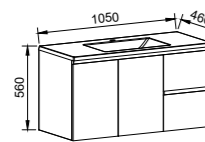

CARLO 1050mm

Wall Hung

CABINET WITH	SKU	RRP
Regal Mineral Composite Top	CAR-V-1050-C-REG-W	$2,408
Stadium Mineral Composite Top	CAR-V-1050-C-STD-W	$2,408
Grand Mineral Composite Top	CAR-V-1050-C-GND-W	$2,685
20mm SilkSurface Top with White Gloss Above Counter Ceramic Basin	CAR-V-1050-C-SSA-W	$3,165
20mm SilkSurface Top with White Gloss Under Counter Ceramic Basin	CAR-V-1050-C-SSU-W	$3,165
No Top	CAR-VCO-1050-C-X-W	$1,724