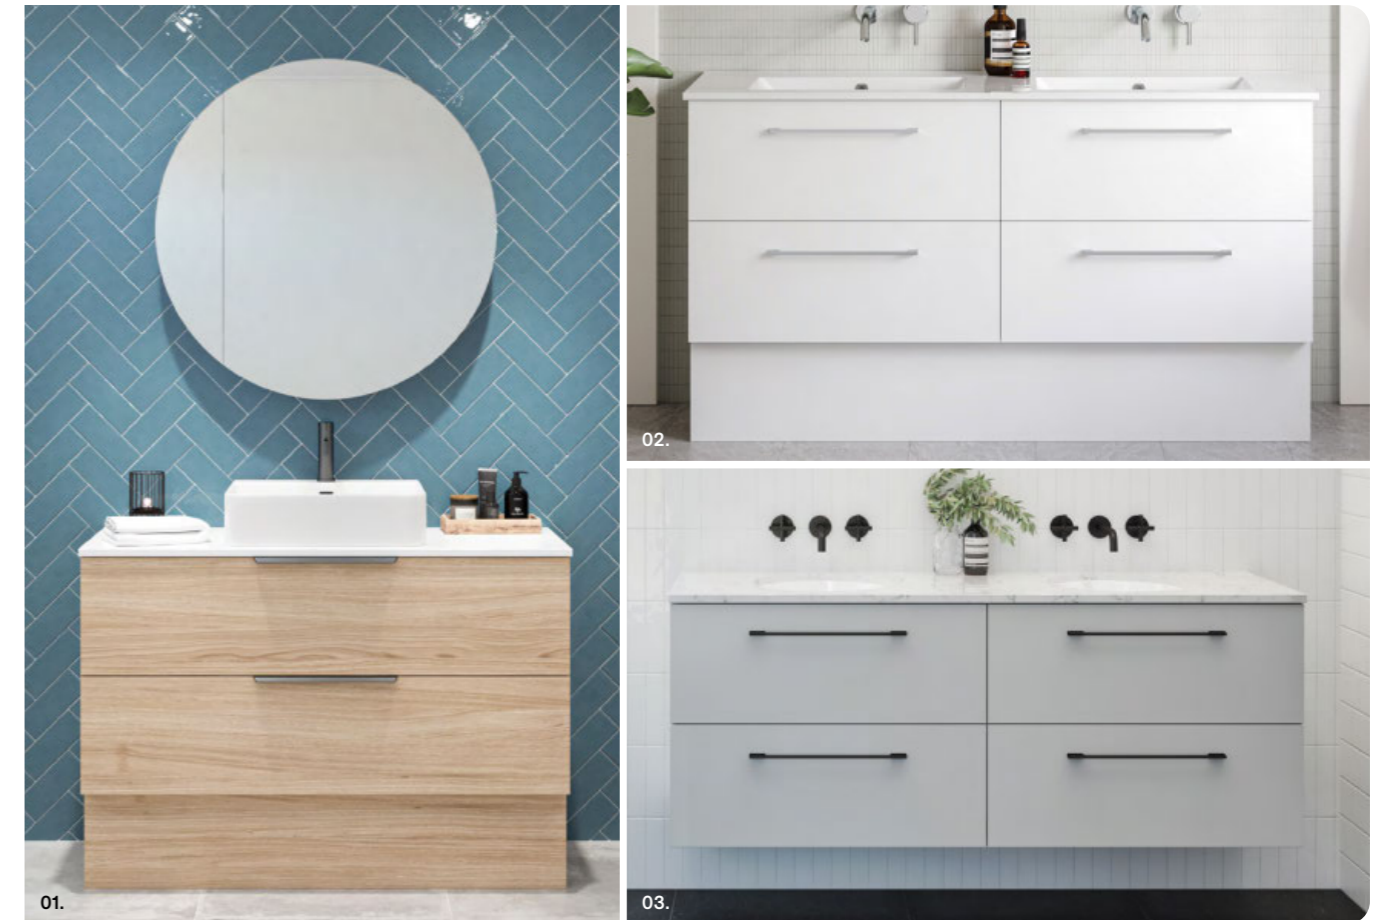

- **01. Oxbow Vanity 1200mm** OXB-V-1200-C-SSA-F $3,585
  Cabinet Colour: Classic Oak Vanity Top: Star Dust SilkSurface Basin: White Gloss Iconic 500 Ceramic Handles: Brushed Nickel 350mm Ova
- **02. Oxbow Vanity 1500mm** OXB-V-1500-D-APH-F $4,775
  Cabinet Colour: White Satin Vanity Top: Alpha Ceramic Handles: Chrome 352mm Square
  Upgrade: Brushed Nickel Overflow Rings OFR-OPT-BN ADD $16 each
- **03. Oxbow Vanity 1500mm** OXB-V-1500-D-SSU-W $5,049
  Cabinet Colour: Light Grey Satin Vanity Top: Stratiss SilkSurface Basins: White Gloss Allure Under Counter Ceramic Handles: Black 340mm Arch