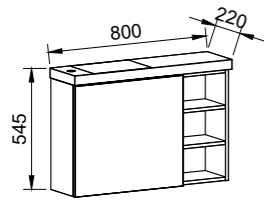

Eadie

SILVER INCLUSIONS

EADIE 800mm OFFSET BOWL

Wall Hung