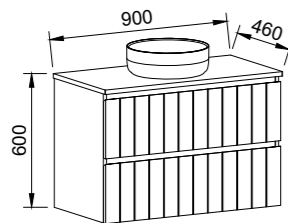

HENLEY 900mm

Wall Hung

CABINET WITH	SKU	RRP
20mm SilkSurface Top with White Gloss Above Counter Ceramic Basin	HEN-V-900-C-SSA-W	$3,383
20mm SilkSurface Top with White Gloss Under Counter Ceramic Basin	HEN-V-900-C-SSU-W	$3,383
No Top	HEN-VCO-900-C-X-W	$2,149

Floor Standing