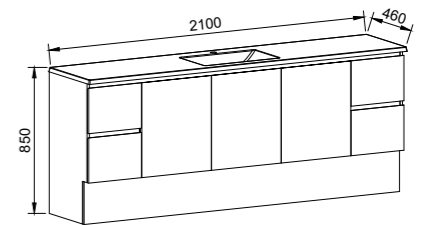

CABINET WITH	SKU	RRP
Regal Mineral Composite Top	CAR-V-2100-C-REG-F	$6,082
20mm SilkSurface Top with White Gloss Above Counter Ceramic Basin	CAR-V-2100-C-SSA-F	$6,082
20mm SilkSurface Top with White Gloss Under Counter Ceramic Basin	CAR-V-2100-C-SSU-F	$6,082
No Top	CAR-VCO-2100-C-X-F	$3,274