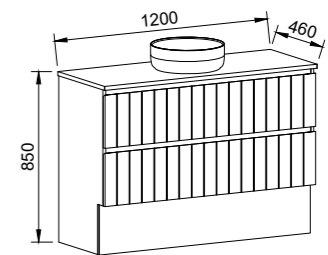

CABINET WITH	SKU	RRP
20mm SilkSurface Top with White Gloss Above Counter Ceramic Basin	HEN-V-1200-C-SSA-F	$3,999
20mm SilkSurface Top with White Gloss Under Counter Ceramic Basin	HEN-V-1200-C-SSU-F	$3,999
No Top	HEN-VCO-1200-C-X-F	$2,680