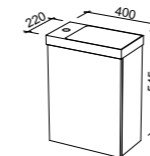

Ollie

SILVER INCLUSIONS

OLLIE 400mm OFFSET BOWL

Wall Hung

CABINET WITH	SKU	RRP
Nano Dolomite Top Left-hand Offset	OLL-V-400-L-NAN-W	$826
No Top Left-hand Offset	OLL-VCO-400-L-X-W	$434

NOTE: Side fingerpull standard unless specified otherwise. Please specify hinge side upon ordering. Right-hand offset also available. Order by replacing -L- with -R- in the relevant SKU.