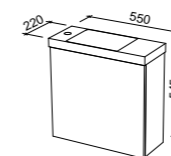

OLLIE 550mm OFFSET BOWL

Wall Hung

CABINET WITH	SKU	RRP
Nano Dolomite Top Left-hand Offset	OLL-V-550-L-NAN-W	$909
No Top Left-hand Offset	OLL-VCO-550-L-X-W	$485

NOTE: Side fingerpull standard unless specified otherwise. Please specify hinge side upon ordering. Right-hand offset also available. Order by replacing -L- with -R- in the relevant SKU.

Floor Standing