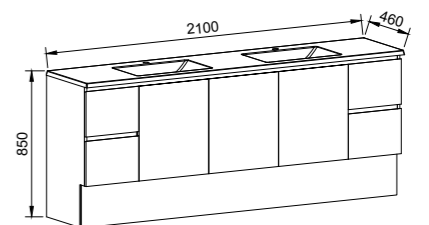

CABINET WITH	SKU	RRP
Regal Mineral Composite Top	CAR-V-2100-D-REG-F	$6,416
20mm SilkSurface Top with White Gloss Above Counter Ceramic Basins	CAR-V-2100-D-SSA-F	$5,896
20mm SilkSurface Top with White Gloss Under Counter Ceramic Basins	CAR-V-2100-D-SSU-F	$5,896
No Top	CAR-VCO-2100-D-X-F	$3,274