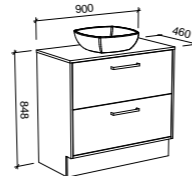

CABINET WITH	SKU	RRP
18mm Laminate Top with White Gloss Ceramic Above Counter Basin	DEL-V-900-C-LMA-F	$2,248
No Top	DEL-VCO-900-C-X-F	$1,570