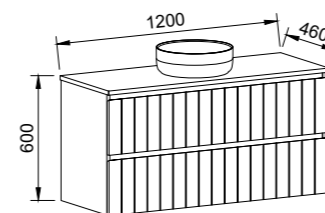

HENLEY 1200mm

Wall Hung

CABINET WITH	SKU	RRP
20mm SilkSurface Top with White Gloss Above Counter Ceramic Basin	HEN-V-1200-C-SSA-W	$3,782
20mm SilkSurface Top with White Gloss Under Counter Ceramic Basin	HEN-V-1200-C-SSU-W	$3,782
No Top	HEN-VCO-1200-C-X-W	$2,444

Floor Standing