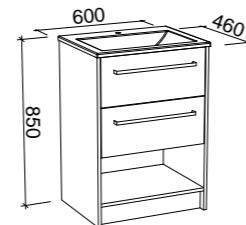

CABINET WITH	SKU	RRP
Alpha Ceramic Top	KAN-V-600-C-APH-F	$2,154
Regal Mineral Composite Top	KAN-V-600-C-REG-F	$2,154
20mm SilkSurface Top with White Gloss Above Counter Ceramic Basin	KAN-V-600-C-SSA-F	$2,537
20mm SilkSurface Top with White Gloss Under Counter Ceramic Basin	KAN-V-600-C-SSU-F	$2,537
No Top	KAN-VCO-600-C-X-F	$1,583

Kansas

GOLD INCLUSIONS