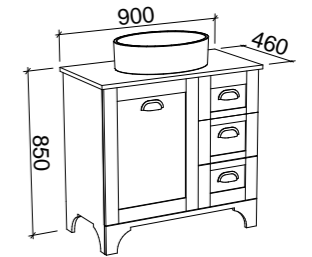

WINDSOR 900mm

Floor Standing

CABINET WITH	SKU	RRP
Alpha Ceramic Top	WIN-V-900-C-APH-F	$3,005
20mm SilkSurface Top with White Gloss Above Counter Ceramic Basin	WIN-V-900-C-SSA-F	$3,337
20mm SilkSurface Top with White Gloss Under Counter Ceramic Basin Left-hand Offset	WIN-V-900-L-SSU-F	$3,337
60mm SilkSurface Freedom Top with White Gloss Above Counter Ceramic Basin	WIN-V-900-C-FRA-F	$3,609
60mm SilkSurface Freedom Top with White Gloss Under Counter Ceramic Basin	WIN-V-900-C-FRU-F	$3,609
No Top	WIN-VCO-900-C-X-F	$2,562

NOTE: Under Counter basin must be offset. Right-hand offset also available. Order by replacing -L- with -R- in the relevant SKU.