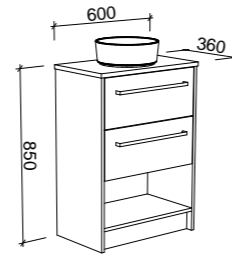

CABINET WITH	SKU	RRP
Urban Ceramic Top	KAR-V-600-C-URB-F	$2,147
20mm SilkSurface Top with White Gloss Above Counter Ceramic Basin	KAR-V-600-C-SSA-F	$2,515
20mm SilkSurface Top with White Gloss Ceramic Under Counter Basin	KAR-V-600-C-SSU-F	$2,515
No Top	KAR-VCO-600-C-X-F	$1,583