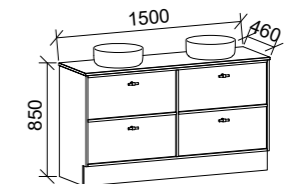

CABINET WITH	SKU	RRP
20mm SilkSurface Top with White Gloss Above Counter Ceramic Basins	TAR-V-1500-D-SSA-F	$5,054
No Top	TAR-VCO-1500-D-X-F	$2,881