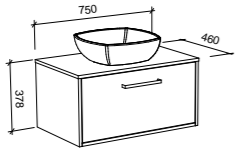

DELAWARE 750mm

Wall Hung

CABINET WITH	SKU	RRP
18mm Laminate Top with White Gloss Ceramic Above Counter Basin	DEL-V-750-C-LMA-W	$1,680
No Top	DEL-VCO-750-C-X-W	$1,043

Floor Standing