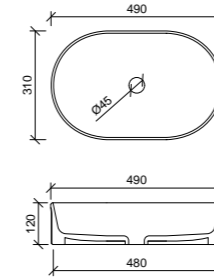

Myrtle Continued

32mm waste.

Black Matte
BKM MYR-BS-550-BKM-U | $407