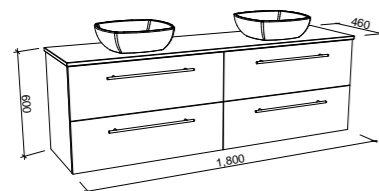

OXBOW 1800mm DOUBLE BOWL

Wall Hung

CABINET WITH	SKU	RRP
Regal Mineral Composite Top	OXB-V-1800-D-REG-W	$4,819
Stadium Mineral Composite Top	OXB-V-1800-D-STD-W	$4,819
20mm SilkSurface Top with White Gloss Above Counter Ceramic Basins	OXB-V-1800-D-SSA-W	$5,218
20mm SilkSurface Top with White Gloss Under Counter Ceramic Basins	OXB-V-1800-D-SSU-W	$5,218
No Top	OXB-VCO-1800-D-X-W	$3,080

Floor Standing