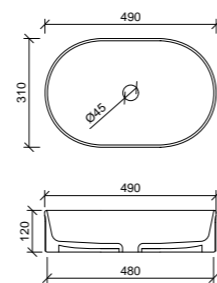

Myrtle

32mm waste

White Gloss/Matte
WG MYR-BS-550-WG-S | $246
WM MYR-BS-550-WM-U | $407

Ivory Matt
IM MYR-BS-550-IM-U | $407

Anthracite
ANT MYR-BS-550-ANT-U | $407