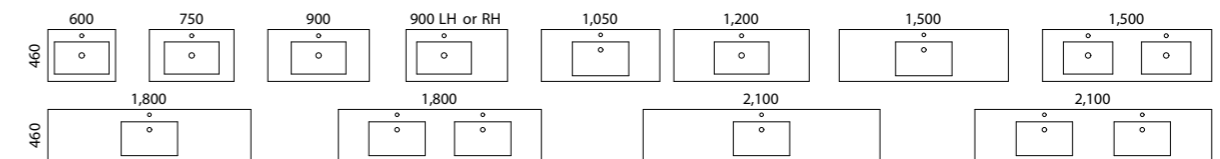

- **01. Carlo Vanity 900mm** CAR-V-900-C-GND-F $2,586
  Cabinet Colour: Natural Walnut *Vanity Top:* Grand Mineral Composite *Handles:* Fingerpull *Upgrade:* Stainless Steel Bin WB-OPT-BIN ADD $122
- **02. Carlo Vanity 1200mm** CAR-V-1200-C-REG-W $2,802
  Cabinet Colour: Light Pistachio Satin *Vanity Top:* Regal Mineral Composite *Handles:* Brushed Nickel 50mm Solid Lip
  Upgrade: Filler Panel on Right PNL-OPT-V-FILL-R ADD $63
- **03. Carlo Vanity 1800mm** CAR-V-1800-D-REG-W $4,412
  Cabinet Colour: Planked Urban Oak *Vanity Top:* Regal Mineral Composite *Handles:* Brushed Gold 200mm Ova