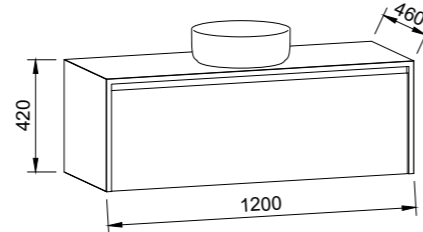

AINSWORTH 1200mm

Wall Hung

CABINET WITH	SKU	RRP
20mm SilkSurface Top with White Gloss Above Counter Ceramic Basin	AIN-V-1200-C-SSA-W	$3,868
20mm SilkSurface Top with White Gloss Under Counter Ceramic Basin	AIN-V-1200-C-SSU-W	$3,868

NOTE: Left and right-hand offsets also available.
Order by replacing -C- with -L- or -R- in the relevant SKU.