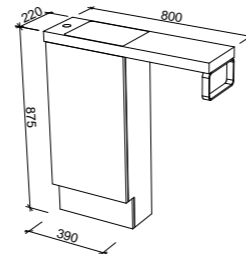

Floor Standing

CABINET WITH	SKU	RRP
Nano Top Left-hand Offset, Left-hand Tap Hole	OSC-V-8040-L-NAN-W	$1,069
No Top Left-hand Offset	OSC-VCO-400-L-X-W	$607

CABINET WITH	SKU	RRP
Nano Top Left-hand Offset, Left-hand Tap Hole	OSC-V-8040-L-NAN-F	$1,226
No Top Left-hand Offset	OSC-VCO-400-L-X-F	$709

NOTE: Side fingerpull standard unless specified otherwise. Please specify hinge side upon ordering. Right-hand offset also available. Order by replacing -L- with -R- in the relevant SKU.