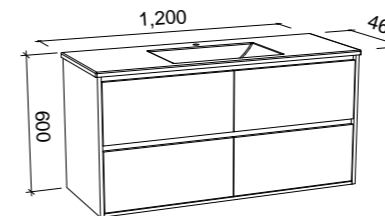

GRANGE 1200mm

Wall Hung