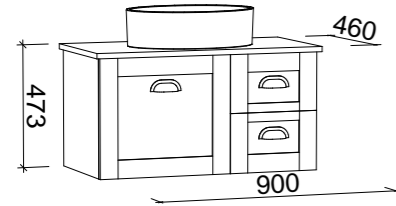

Victoria

GOLD INCLUSIONS

VICTORIA 900mm

Wall Hung

CABINET WITH	SKU	RRP
Alpha Ceramic Top	VIC-V-900-C-APH-W	$2,529
20mm SilkSurface Top with White Gloss Above Counter Ceramic Basin	VIC-V-900-C-SSA-W	$2,749
20mm SilkSurface Top with White Gloss Under Counter Ceramic Basin Left-hand Offset	VIC-V-900-L-SSU-W	$2,749
60mm SilkSurface Freedom Top with White Gloss Above Counter Ceramic Basin	VIC-V-900-C-FRA-W	$3,004
60mm SilkSurface Freedom Top with White Gloss Under Counter Ceramic Basin	VIC-V-900-C-FRU-W	$3,004
No Top	VIC-VCO-900-C-X-W	$2,265

NOTE: Under Counter basin must be offset. Right-hand offset also available. Order by replacing -L- with -R- in the relevant SKU.

Floor Standing