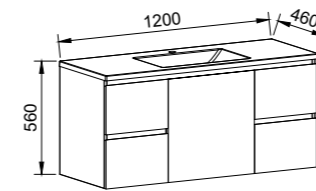

Carlo

GOLD INCLUSIONS

CARLO 1200mm

Wall Hung

CABINET WITH	SKU	RRP
Regal Mineral Composite Top	CAR-V-1200-C-REG-W	$2,802
Stadium Mineral Composite Top	CAR-V-1200-C-STD-W	$2,802
Alpha Ceramic Top	CAR-V-1200-C-APH-W	$2,802
Haven Matte Dolomite Top	CAR-V-1200-C-HVN-W	$2,802
Grand Mineral Composite Top	CAR-V-1200-C-GND-W	$3,041
20mm SilkSurface Top with White Gloss Above Counter Ceramic Basin	CAR-V-1200-C-SSA-W	$3,456
20mm SilkSurface Top with White Gloss Under Counter Ceramic Basin	CAR-V-1200-C-SSU-W	$3,456
No Top	CAR-VCO-1200-C-X-W	$2,017