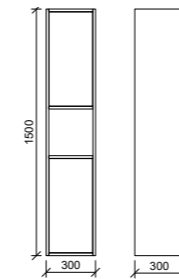

Hudson Box Tallboy HDB-TB-300-W-G $1,559
Cabinet Colour: Dark Grey Satin Handles: Push-to-Open