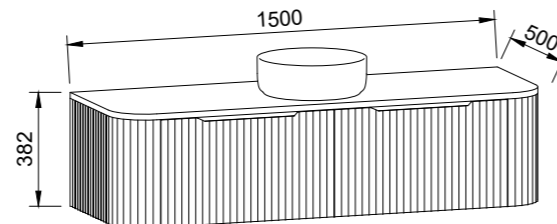

SANTOS 1500mm CENTRE BOWL

Wall Hung

CABINET WITH	SKU	RRP
20mm SilkSurface Top with White Gloss Above Counter Ceramic Basin	SAN-V-1500-C-SSA-W	\$3,906
No Top	SAN-VCO-1500-C-X-W	\$3,163

SANTOS 1500mm DOUBLE BOWL