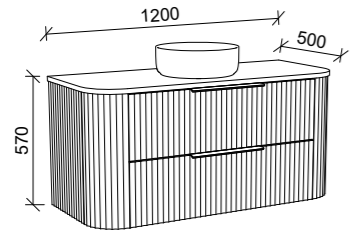

Socoa

GOLD INCLUSIONS

SOCOIA 1200mm

Wall Hung

CABINET WITH	SKU	RRP
20mm SilkSurface Top with White Gloss Above Counter Ceramic Basin	SOC-V-1200-C-SSA-W	$4,413
No Top	SOC-VCO-1200-C-X-W	$3,632