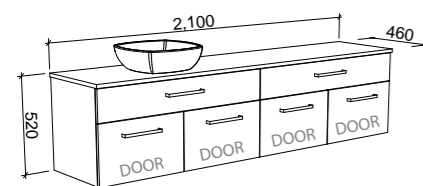

TAYLOR 2100mm OFFSET BOWL

Wall Hung

CABINET WITH	SKU	RRP
20mm SilkSurface Top with White Gloss Above Counter Ceramic Basin Left-hand Offset	TAY-V-2100-L-SSA-W	$4,201
No Top Left-hand Offset	TAY-VCO-2100-L-X-W	$1,921

Floor Standing