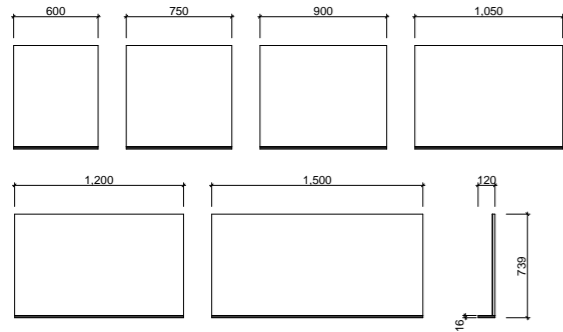

Essence Mirror

A functional shelf anchors a clean, minimalist profile.

Mount: Easy split batten mounting system

Colours: Any woodgrain or painted finish

Essence Mirror 750mm ESS-M-750-739 \$809
 Colour: Calm Oak
 Upgrade: Mirror Lighting LED-L-MIRROR ADD \$436