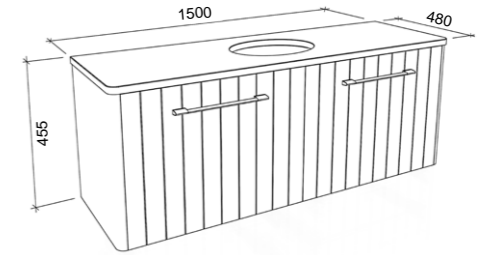

SABA 1500mm CENTRE BOWL

Wall Hung

CABINET WITH	SKU	RRP
20mm SilkSurface Top with White Gloss Above Counter Ceramic Basin	SAB-V-1500-C-SSA-W	$3,741
20mm SilkSurface Top with White Gloss Under Counter Ceramic Basin	SAB-V-1500-C-SSU-W	$4,060
No Top	SAB-VCO-1500-C-X-W	$2,123