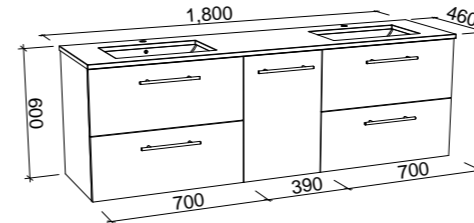

MARSHALL 1800mm DOUBLE BOWL

Wall Hung

CABINET WITH	SKU	RRP
20mm SilkSurface Top with White Gloss Above Counter Ceramic Basins	MAR-V-1800-D-SSA-W	$4,504
20mm SilkSurface Top with White Gloss Under Counter Ceramic Basins	MAR-V-1800-D-SSU-W	$4,504
No Top	MAR-VCO-1800-D-X-W	$2,356

Floor Standing