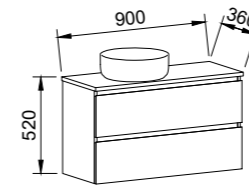

NOTE: See pages 241 - 249 for selected small space basins for the Billie.

Billie

GOLD INCLUSIONS

BILLIE 900mm OFFSET BOWL

Wall Hung

Floor Standing

CABINET WITH	SKU	RRP
20mm SilkSurface Top with White Gloss Above Counter Ceramic Basin Left-hand Offset	BIL-V-900-L-SSA-W	\$2,787
20mm SilkSurface Top with White Gloss Under Counter Ceramic Basin Left-hand Offset	BIL-V-900-L-SSU-W	\$2,787
No Top Left-hand Offset	BIL-VCO-900-L-X-W	\$1,483