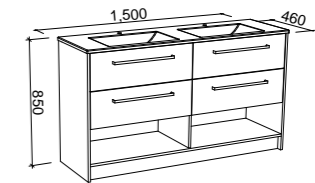

CABINET WITH	SKU	RRP
Alpha Ceramic Top	KAN-V-1500-D-APH-F	$5,233
Regal Mineral Composite Top	KAN-V-1500-D-REG-F	$5,102
Haven Matte Dolomite Top	KAN-V-1500-D-HVN-F	$5,102
20mm SilkSurface Top with White Gloss Above Counter Ceramic Basins	KAN-V-1500-D-SSA-F	$5,782
20mm SilkSurface Top with White Gloss Under Counter Ceramic Basins	KAN-V-1500-D-SSU-F	$5,782
No Top	KAN-VCO-1500-D-X-F	$3,657

Floor Standing