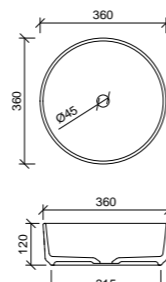

Chase White

Offset or wall mounted tapware required. 32mm waste.

WG CHA-BS-400-WG-S | \$246
WM CHA-BS-400-WM-U | \$407

Delilah White

32mm waste.

WG DEL-BS-590-WG-S | \$246

Diamond White

32mm waste.