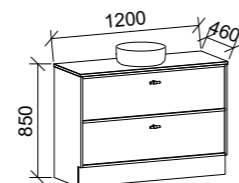

CABINET WITH	SKU	RRP
20mm SilkSurface Top with White Gloss Above Counter Ceramic Basin	TAR-V-1200-C-SSA-F	$4,081
No Top	TAR-VCO-1200-C-X-F	$2,651

Taro

GOLD INCLUSIONS