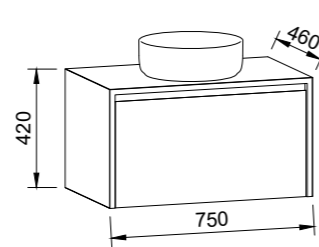

AINSWORTH 750mm

Wall Hung

CABINET WITH	SKU	RRP
20mm SilkSurface Top with White Gloss Above Counter Ceramic Basin	AIN-V-750-C-SSA-W	$3,201
20mm SilkSurface Top with White Gloss Under Counter Ceramic Basin	AIN-V-750-C-SSU-W	$3,201