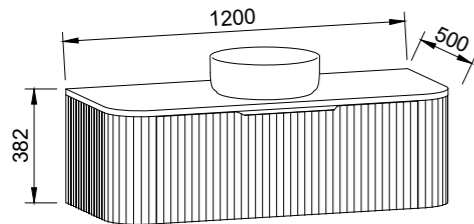

SANTOS 1200mm

Wall Hung

CABINET WITH	SKU	RRP
20mm SilkSurface Top with White Gloss Above Counter Ceramic Basin	SAN-V-1200-C-SSA-W	$3,248
No Top	SAN-VCO-1200-C-X-W	$2,467