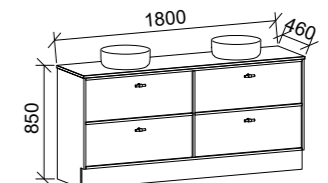

TARO 1800mm DOUBLE BOWL

Wall Hung

CABINET WITH	SKU	RRP
20mm SilkSurface Top with White Gloss Above Counter Ceramic Basins	TAR-V-1800-D-SSA-W	\$5,201
No Top	TAR-VCO-1800-D-X-W	\$2,910

Floor Standing

CABINET WITH	SKU	RRP
20mm SilkSurface Top with White Gloss Above Counter Ceramic Basins	TAR-V-1800-D-SSA-F	\$5,361
No Top	TAR-VCO-1800-D-X-F	\$3,076