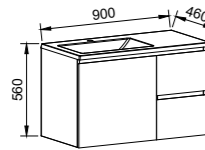

CARLO 900mm OFFSET BOWL

Wall Hung

CABINET WITH	SKU	RRP
Regal Mineral Composite Top Left-hand Offset	CAR-V-900-L-REG-W	$1,948
20mm SilkSurface Top with White Gloss Above Counter Ceramic Basin Left-hand Offset	CAR-V-900-L-SSA-W	$2,919
20mm SilkSurface Top with White Gloss Under Counter Ceramic Basin Left-hand Offset	CAR-V-900-L-SSU-W	$2,919
No Top Left-hand Offset	CAR-VCO-900-L-X-W	$1,548

NOTE: Right-hand offset also available. Order by replacing -L- with -R- in the relevant SKU.