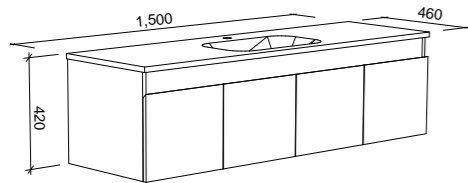

Wall Hung

CABINET WITH	SKU	RRP
Alpha Ceramic Top	RKF-V-1500-C-APH-W	\$2,164
Haven Matte Dolomite Top	RKF-V-1500-C-HVN-W	\$2,164
No Top	RKF-VCO-1500-C-X-W	\$1,294

ROCKFORD 1500mm DOUBLE BOWL

Wall Hung

CABINET WITH	SKU	RRP
Alpha Ceramic Top	RKF-V-1500-D-APH-W	\$2,212
Haven Matte Dolomite Top	RKF-V-1500-D-HVN-W	\$2,212
No Top	RKF-VCO-1500-D-X-W	\$1,498