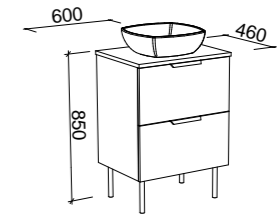

CABINET WITH	SKU	RRP
20mm SilkSurface Top with White Gloss Above Counter Ceramic Basin	SHC-V-600-C-SSA-L	$3,378
20mm SilkSurface Top with White Gloss Under Counter Ceramic Basin	SHC-V-600-C-SSU-L	$3,378
No Top	SHC-VCO-600-C-X-L	$2,212

On Legs