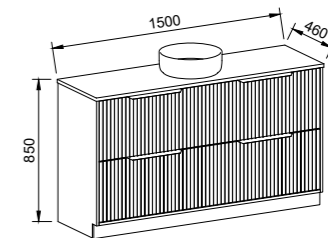

Floor Standing