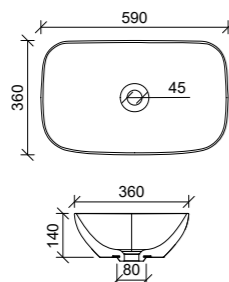

Chase White

Offset or wall mounted tapware required. 32mm waste.

WG CHA-BS-400-WG-S | \$246
WM CHA-BS-400-WM-U | \$407

Delilah White

32mm waste.

WG DEL-BS-590-WG-S | \$246

Diamond White

32mm waste.