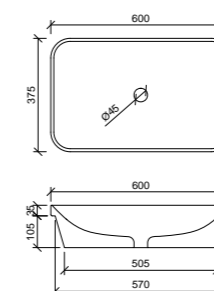

George Inset White

Offset or wall mounted tapware required. 32mm waste.

WG GEO-BS-600-WG-S | $246
WM GEO-BS-600-WM-U | $407