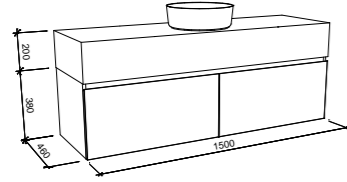

Kingsley

GOLD INCLUSIONS

KINGSLEY 1500mm CENTRE BOWL

Wall Hung

CABINET WITH	SKU	RRP
Alpha Ceramic Top	KIN-V-1500-C-APH-W	$2,909
Regal Mineral Composite Top	KIN-V-1500-C-REG-W	$2,778
Stadium Mineral Composite Top	KIN-V-1500-C-STD-W	$2,778
Haven Matte Dolomite Top	KIN-V-1500-C-HVN-W	$2,778
20mm SilkSurface Top with Above Counter White Gloss Ceramic Basin	KIN-V-1500-C-SSA-W	$3,430
20mm SilkSurface Top with Under Counter White Gloss Ceramic Basin	KIN-V-1500-C-SSU-W	$3,744
60mm SilkSurface Freedom Top with Above Counter White Gloss Ceramic Basin	KIN-V-1500-C-FRA-W	$3,916
60mm SilkSurface Freedom Top with Under Counter White Gloss Ceramic Basin	KIN-V-1500-C-FRU-W	$4,188
200mm SilkSurface Box Top with Above Counter White Gloss Ceramic Basin	KIN-V-1500-C-BXA-W	$4,488
200mm SilkSurface Box Top with Under Counter White Gloss Ceramic Basin	KIN-V-1500-C-BXU-W	$4,488
No Top	KIN-VCO-1500-C-X-W	$1,480