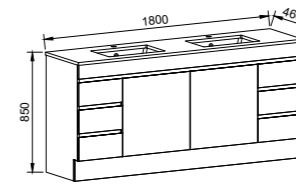

Floor Standing

CABINET WITH	SKU	RRP
Regal Mineral Composite Top	BAR-V-1800-D-REG-F	$4,728
Grand Mineral Composite Top	BAR-V-1800-D-GND-F	$5,197
20mm SilkSurface Top with White Gloss Above Counter Ceramic Basins	BAR-V-1800-D-SSA-F	$5,159
20mm SilkSurface Top with White Gloss Under Counter Ceramic Basins	BAR-V-1800-D-SSU-F	$5,159
No Top	BAR-VCO-1800-D-X-F	$2,791