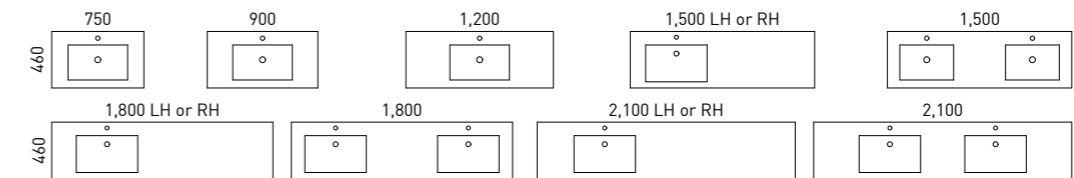

DID YOU KNOW?
Integrated lighting
can be added to any
mirror surround.
See page 234.

Generous drawers and practical door storage balance elegance with practicality.

Mounts:	Wall hung, Floor standing, On legs
Tops:	20mm SilkSurface slab top with above counter basin/s (see page 238)
Cabinet Colours:	Any woodgrain or painted finish (see pages 266 - 271)
Handles:	All options including Fingerpull (see pages 252 - 257)
Routes:	Flat panel as standard