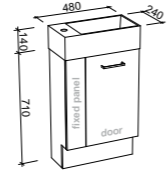

CABINET WITH	SKU	RRP
Liberty Ceramic Top Left-hand Offset	FRA-V-480-L-LIB-W	$992
No Top Left-hand Offset	FRA-VCO-480-L-X-W	$782

CABINET WITH	SKU	RRP
Liberty Ceramic Top Left-hand Offset	FRA-V-480-L-LIB-F	$1,184
No Top Left-hand Offset	FRA-VCO-480-L-X-F	$984

NOTE: Right-hand offset (taphole and fixed panel on the right) also available. Order by replacing -L- with -R- in the relevant SKU. Hinge and taphole cannot be on the same side.

Grange

GOLD INCLUSIONS