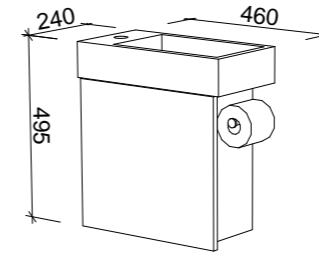

THEO 460mm OFFSET BOWL

Wall Hung

CABINET WITH	SKU	RRP
Opal Mineral Composite Top Left-hand Offset	THE-V-460-L-OPA-W	$817
No Top Left-hand Offset	THE-VCO-460-L-X-W	$492

NOTE: Chrome rail supplied as standard. Black available upon request. Side fingerpull standard unless specified otherwise. Right-hand offset (taphole and hinge on the right) also available. Order by replacing -L- with -R- in the relevant SKU. Please specify hinge side upon ordering.

Victoria

GOLD INCLUSIONS