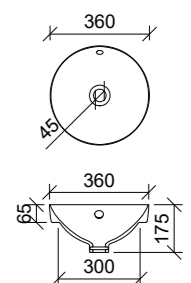

Henry Inset White

32mm waste.

WG HEN-BS-360-WG-S | $246

NOTE: Wastes not included for Ceramic and Mineral Composite basins. Ceramic and Stainless Steel wastes available as separate purchase. White gloss ceramic basins (-S) included in package price. Mineral Composite, Stainless Steel, matte and coloured basins (-U) will incur an additional charge. While the colours in this brochure are to the highest standard in printing, it should only be used as an indication of actual product design. *Suitable for small space vanities.

WG - White Gloss | **WM** - White Matte | **IM** - Ivory Matte | **BKM** - Black Matte | **ANT** - Anthracite | **GM** - Grey Matte | **LGM** - Light Grey Matte
PM - Pink Matte | **TPM** - Taupe Matte | **TRM** - Terracotta Matte | **BM** - Blue Matte | **MM** - Mint Matte | **BG** - Brushed Gold | **BN** - Brushed Nickel