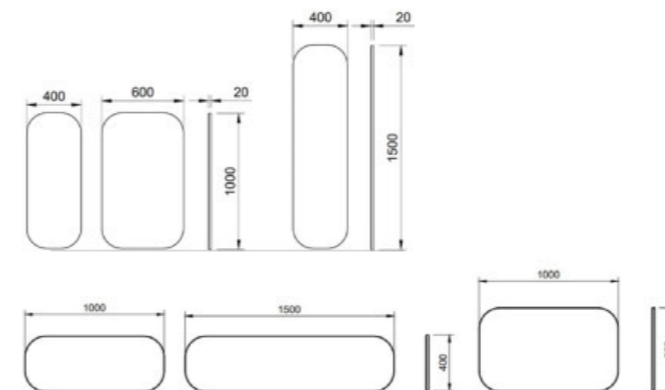

Jazz Arch Mirror 600mm x 1000mm JZA-M-600-1000 $775
Colour: White Satin