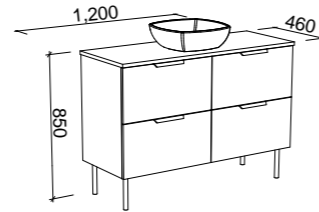

CABINET WITH	SKU	RRP
20mm SilkSurface Top with White Gloss Above Counter Ceramic Basin	SHC-V-1200-C-SSA-L	$4,305
20mm SilkSurface Top with White Gloss Under Counter Ceramic Basin	SHC-V-1200-C-SSU-L	$4,305
No Top	SHC-VCO-1200-C-X-L	$3,474