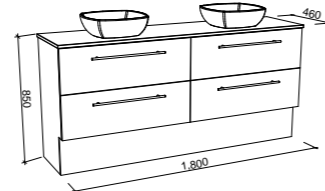

CABINET WITH	SKU	RRP
Regal Mineral Composite Top	OXB-V-1800-D-REG-F	$5,081
Stadium Mineral Composite Top	OXB-V-1800-D-STD-F	$5,081
20mm SilkSurface Top with White Gloss Above Counter Ceramic Basins	OXB-V-1800-D-SSA-F	$5,490
20mm SilkSurface Top with White Gloss Under Counter Ceramic Basins	OXB-V-1800-D-SSU-F	$5,490
No Top	OXB-VCO-1800-D-X-F	$3,384

Rockford

SILVER INCLUSIONS