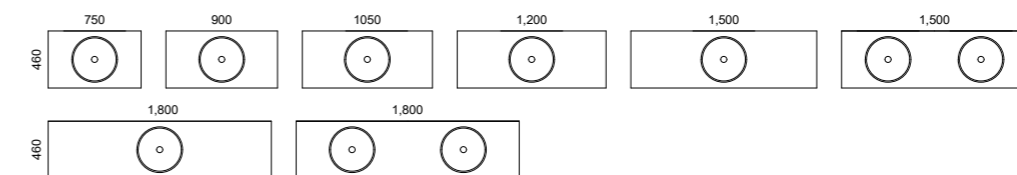

DID YOU KNOW?
Any SilkSurface top can be upgraded to 60mm or 200mm.
See page 240.

Slim drawer storage shapes a clean, contemporary bathroom look.

Mounts:	Wall hung
Tops:	Alpha, Regal, Stadium, Haven, 20mm, 60mm or 200mm SilkSurface slab top with above or under counter basin/s (see page 238)
Cabinet Colours:	Any woodgrain or painted finish (see pages 266 - 271)
Handles:	All options including Fingerpull (see pages 252 - 257)
Routes:	Flat panel as standard