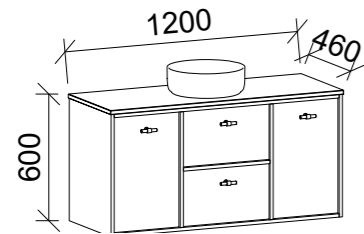

TAKANO 1200mm CENTRE BOWL

Wall Hung