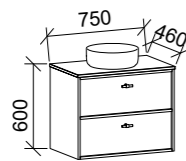

TARO 750mm

Wall Hung

CABINET WITH	SKU	RRP
20mm SilkSurface Top with White Gloss Above Counter Ceramic Basin	TAR-V-750-C-SSA-W	$2,527
No Top	TAR-VCO-750-C-X-W	$1,497

Floor Standing