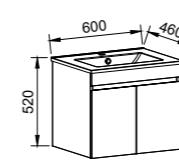

NOTE: See page 228 for route options. Vertical route standard on the Henley unless specified otherwise.

Indiana

SILVER INCLUSIONS

INDIANA 600mm

Wall Hung

CABINET WITH	SKU	RRP
Alpha Ceramic Top	IND-V-600-C-APH-W	\$971
No Top	IND-VCO-600-C-X-W	\$776