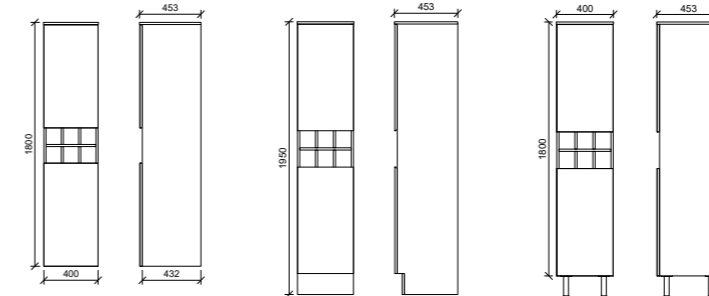

St Clair Tallboy STC-TB-400-W-G $1,967

Cabinet Colour: Dark Grey Satin Handles: Fingerpull Upgrade: Under Cabinet Tallboy Lighting LED-L-UNDERCAB-V ADD $436