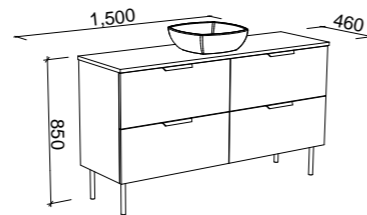

CABINET WITH	SKU	RRP
20mm SilkSurface Top with White Gloss Above Counter Ceramic Basin	SHC-V-1500-C-SSA-L	$5,616
20mm SilkSurface Top with White Gloss Under Counter Ceramic Basin	SHC-V-1500-C-SSU-L	$5,616
No Top	SHC-VCO-1500-C-X-L	$3,604