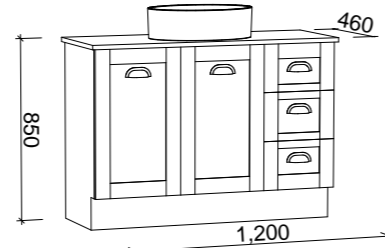

CABINET WITH	SKU	RRP
Alpha Ceramic Top	VIC-V-1200-C-APH-F	$3,259
20mm SilkSurface Top with White Gloss Above Counter Ceramic Basin	VIC-V-1200-C-SSA-F	$3,590
20mm SilkSurface Top with White Gloss Under Counter Ceramic Basin	VIC-V-1200-C-SSU-F	$3,590
60mm SilkSurface Freedom Top with White Gloss Above Counter Ceramic Basin	VIC-V-1200-C-FRA-F	$3,865
60mm SilkSurface Freedom Top with White Gloss Under Counter Ceramic Basin	VIC-V-1200-C-FRU-F	$3,865
No Top	VIC-VCO-1200-C-X-F	$2,777