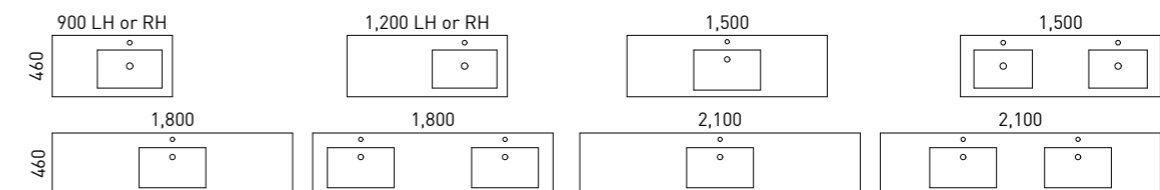

01.

02.

01. Marshall Vanity 1500mm MAR-V-1500-C-SSA-W $4,057
Cabinet Colour: Classic Oak *Vanity Top:* Calcutta Snow SilkSurface *Basin:* White Gloss Iconic 500 Ceramic *Handles:* Fingerpull

02. Marshall Vanity 900mm MAR-V-900-R-SSA-W $3,042
Cabinet Colour: Olive Satin *Vanity Top:* Star Dust SilkSurface *Basin:* White Gloss Florent Ceramic *Handles:* Fingerpull