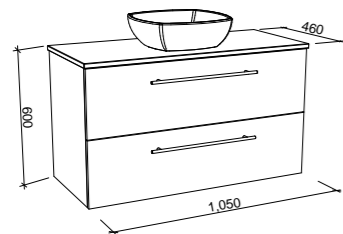

OXBOW 1050mm

Wall Hung

CABINET WITH	SKU	RRP
Regal Mineral Composite Top	OXB-V-1050-C-REG-W	$2,440
Stadium Mineral Composite Top	OXB-V-1050-C-STD-W	$2,440
20mm SilkSurface Top with White Gloss Above Counter Ceramic Basin	OXB-V-1050-C-SSA-W	$3,147
20mm SilkSurface Top with White Gloss Under Counter Ceramic Basin	OXB-V-1050-C-SSU-W	$3,147
No Top	OXB-VCO-1050-C-X-W	$1,935

Floor Standing