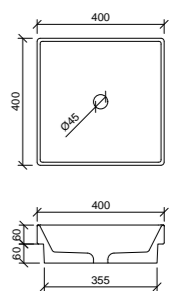

Arcade Inset White

Offset or wall mounted tapware required. 32mm waste.

WG ARC-BS-400-WG-S | $246