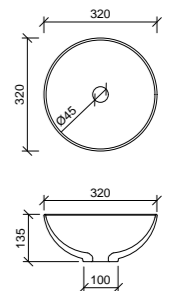

Iconic 500 White

With overflow and tap landing. 32mm waste.

WG ICN-BS-500-WG-S | \$246

Quill White

Offset or wall mounted tapware required. 32mm waste.

WG QUI-BS-600-WG-S | \$246

Rose White*

32mm waste.