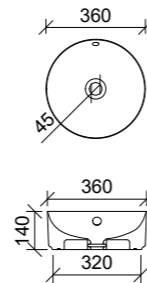

Ceramic Basins Continued

Giana White

32mm waste.

WG GIA-BS-490-WG-S | \$246

Hazel White

32mm waste.

WG HAZ-BS-360-WG-S | \$246

Myrtle Continued