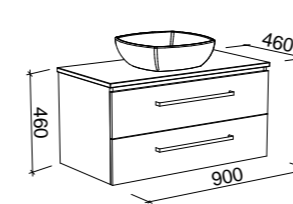

ASHTON 900mm

Wall Hung

CABINET WITH	SKU	RRP
20mm SilkSurface Top with White Gloss Above Counter Ceramic Basin	ASH-V-900-C-SSA-W	$3,622
No Top	ASH-VCO-900-C-X-W	$2,056

Floor Standing