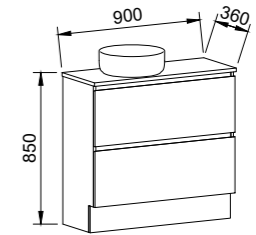

NOTE: See pages 241 - 249 for selected small space basins for the Billie.

Billie

GOLD INCLUSIONS

BILLIE 900mm OFFSET BOWL

Wall Hung

Floor Standing

CABINET WITH	SKU	RRP
20mm SilkSurface Top with White Gloss Above Counter Ceramic Basin Left-hand Offset	BIL-V-900-L-SSA-W	\$2,787
20mm SilkSurface Top with White Gloss Under Counter Ceramic Basin Left-hand Offset	BIL-V-900-L-SSU-W	\$2,787
No Top Left-hand Offset	BIL-VCO-900-L-X-W	\$1,483