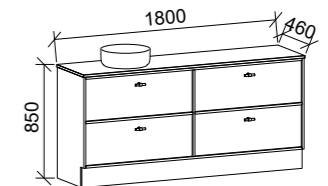

CABINET WITH	SKU	RRP
20mm SilkSurface Top with White Gloss Above Counter Ceramic Basin Left-hand Offset	TAR-V-1800-L-SSA-F	$5,093
No Top Left-hand Offset	TAR-VCO-1800-L-X-F	$3,090