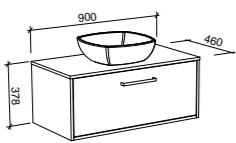

DELAWARE 900mm

Wall Hung

CABINET WITH	SKU	RRP
18mm Laminate Top with White Gloss Ceramic Above Counter Basin	DEL-V-900-C-LMA-W	$1,814
No Top	DEL-VCO-900-C-X-W	$1,135

Floor Standing