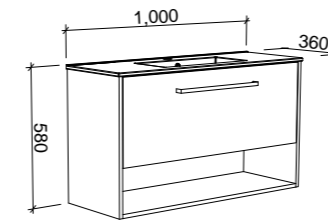

KARLIE 1000mm

Wall Hung

CABINET WITH	SKU	RRP
Urban Ceramic Top	KAR-V-1000-C-URB-W	$2,557
No Top	KAR-VCO-1000-C-X-W	$1,748

Floor Standing