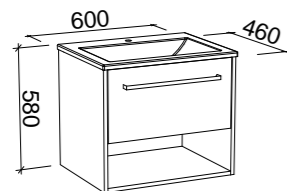

INDIANA 1500mm DOUBLE BOWL

Wall Hung

CABINET WITH	SKU	RRP
Alpha Ceramic Top	IND-V-1500-D-APH-W	\$3,860
No Top	IND-VCO-1500-D-X-W	\$2,155

Kansas

GOLD INCLUSIONS

KANSAS 600mm

Wall Hung

CABINET WITH	SKU	RRP
Alpha Ceramic Top	KAN-V-600-C-APH-W	\$1,766
Regal Mineral Composite Top	KAN-V-600-C-REG-W	\$1,766
20mm SilkSurface Top with White Gloss Above Counter Ceramic Basin	KAN-V-600-C-SSA-W	\$2,147
20mm SilkSurface Top with White Gloss Under Counter Ceramic Basin	KAN-V-600-C-SSU-W	\$2,147
No Top	KAN-VCO-600-C-X-W	\$1,175