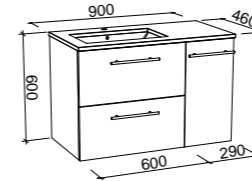

Marshall

GOLD INCLUSIONS

MARSHALL 900mm OFFSET BOWL

Wall Hung

CABINET WITH	SKU	RRP
20mm SilkSurface Top with White Gloss Above Counter Ceramic Basin Left-hand Offset	MAR-V-900-L-SSA-W	$3,042
20mm SilkSurface Top with White Gloss Under Counter Ceramic Basin Left-hand Offset	MAR-V-900-L-SSU-W	$3,042
No Top Left-hand Offset	MAR-VCO-900-L-X-W	$1,773

NOTE: Available with offset bowl above drawers only. Right-hand offset also available. Order by replacing -L- with -R- in the relevant SKU.

Floor Standing