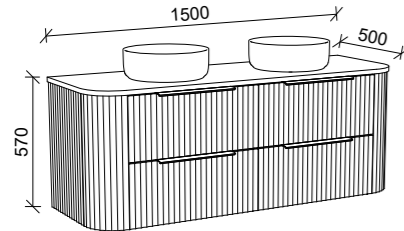

SOCOIA 1500mm DOUBLE BOWL

Wall Hung

CABINET WITH	SKU	RRP
20mm SilkSurface Top with White Gloss Above Counter Ceramic Basins	SOC-V-1500-D-SSA-W	$5,385
No Top	SOC-VCO-1500-D-X-W	$4,400