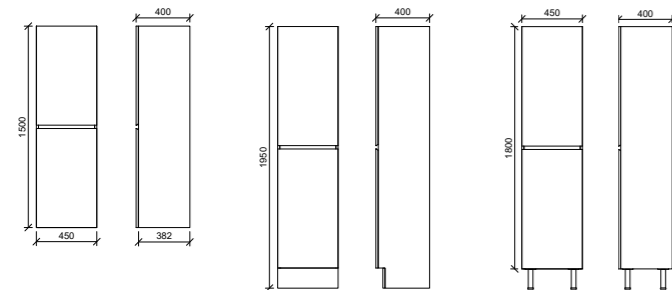

Mounts: Wall hung, Floor standing, On legs

Cabinet Colours: Any woodgrain or painted finish (see pages 266 - 271)

Handles: All options including Fingerpull (see pages 252 - 257)

Routes: Flat panel as standard