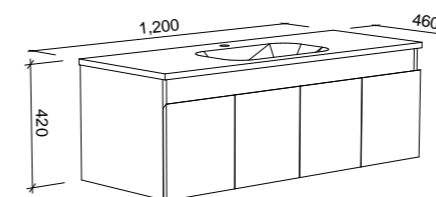

ROCKFORD 1200mm

Wall Hung

CABINET WITH	SKU	RRP
Alpha Ceramic Top	RKF-V-1200-C-APH-W	$1,580
Haven Matte Dolomite Top	RKF-V-1200-C-HVN-W	$1,580
No Top	RKF-VCO-1200-C-X-W	$1,041

Floor Standing