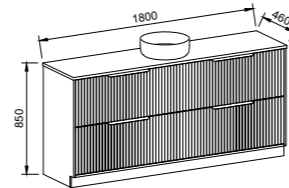

CABINET WITH	SKU	RRP
20mm SilkSurface Top with White Gloss Above Counter Ceramic Basin	ELW-V-1800-C-SSA-F	$6,127
20mm SilkSurface Top with White Gloss Under Counter Ceramic Basin	ELW-V-1800-C-SSU-F	$6,300
No Top	ELW-VCO-1800-C-X-F	$4,705