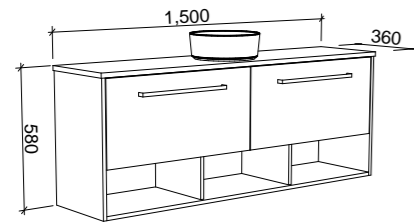

NOTE: See pages 241 - 249 for selected small space basins for the Karlie.

Karlie

GOLD INCLUSIONS

KARLIE 1500mm CENTRE BOWL

Wall Hung

CABINET WITH	SKU	RRP
20mm SilkSurface Top with White Gloss Above Counter Ceramic Basin	KAR-V-1500-C-SSA-W	\$4,216
20mm SilkSurface Top with White Gloss Ceramic Under Counter Basin	KAR-V-1500-C-SSU-W	\$4,216
No Top	KAR-VCO-1500-C-X-W	\$2,323