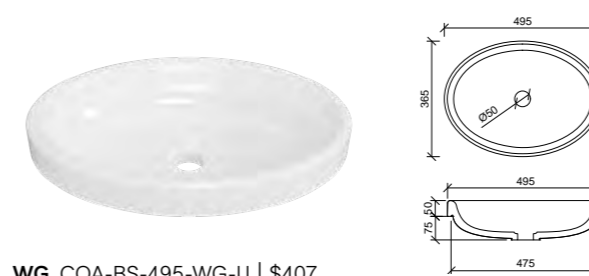

Mineral Composite Basins

Coast Inset White

Offset or wall mounted tapware required. 40mm waste.

WG COA-BS-495-WG-U | $407

Cove Grand Inset White

With tap landing. 40mm waste.