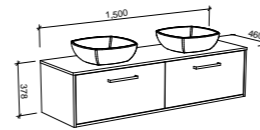

DELAWARE 1500mm DOUBLE BOWL

Wall Hung

CABINET WITH	SKU	RRP
18mm Laminate Top with White Gloss Ceramic Above Counter Basins	DEL-V-1500-D-LMA-W	\$3,031
No Top	DEL-VCO-1500-D-X-W	\$1,856

Floor Standing

CABINET WITH	SKU	RRP
18mm Laminate Top with White Gloss Ceramic Above Counter Basins	DEL-V-1500-D-LMA-F	\$3,789
No Top	DEL-VCO-1500-D-X-F	\$2,615