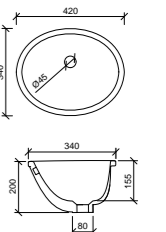

Oval Under Counter

32mm waste, with overflow to front.

WG OVL-BS-420-WG-S | $246