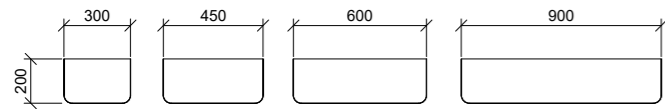

NOTE: Other sizes available on request (additional charges and depth restrictions apply)

Splice Shelves

Clean, square corners give this shelf a sleek, contemporary look.

Mount:	Hidden internal brackets for sturdy installation
Colours:	Any woodgrain or painted finish. Special woodgrain colours not available.
Capacity:	5kg weight restriction