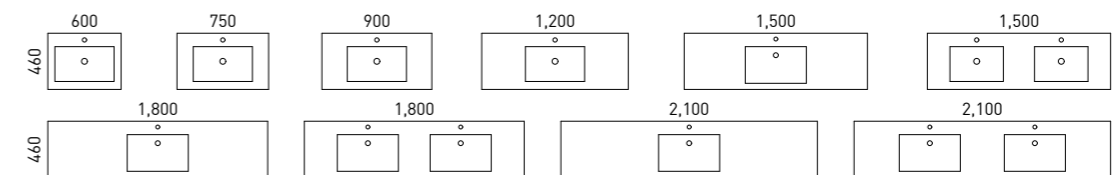

Grange Vanity 1500mm
GRA-V-1500-D-SSA-W $4,850
Cabinet Colour: New Penny Satin
Vanity Top: Terranite SilkSurface
Basins: White Gloss Addison
Inset Ceramic
Handles: Fingerpull
Upgrades: Square SilkSurface
Splashback TOP-OPT-SB-S
ADD $554 ($369 PLM)
Under Cabinet Vanity Lighting
LED-L-UNDERCAB-V ADD $436

Shown with Tennessee
Shaving Cabinet 1500mm
TEN-SC-1500-4-G $1,385
Cabinet Colour: New Penny Satin

DID YOU KNOW?
SilkSurface
splashbacks come
in three styles.
See page 231.

Generous all-drawer storage, framed by a 16mm surround.

Mounts:	Wall hung, Floor standing
Tops:	Alpha, Regal, Haven, 20mm SilkSurface slab top with above or under counter basin/s (see page 238)
Cabinet Colours:	Any woodgrain or painted finish (see pages 266 - 271)
Handles:	All options including Fingerpull (see pages 252 - 257)
Routes:	Flat panel as standard

- **01. Grange Vanity 900mm** GRA-V-900-C-REG-F $2,340
  Cabinet Colour: White Satin Vanity Top: Regal Mineral Composite Handles: Chrome Eclipse
- **02. Grange Vanity 1200mm** GRA-V-1200-C-SSA-W $3,918
  Cabinet Colour: Aged Walnut Vanity Top: Arctic White SilkSurface Basin: White Gloss Oval Flute Ceramic Handles: Fingerpull
  Upgrade: Under Cabinet Vanity Lighting LED-L-UNDERCAB-V ADD $436
- **03. Grange Vanity 1500mm** GRA-V-1500-D-SSA-W $4,850
  Cabinet Colour: Classic Oak Vanity Top: Silk Whisper SilkSurface Basins: White Gloss Allure Ceramic Handles: Black 350mm Ova