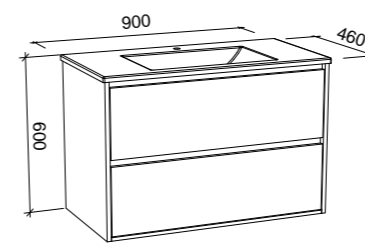

GRANGE 900mm

Wall Hung