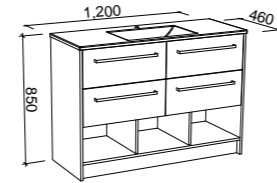

CABINET WITH	SKU	RRP
Alpha Ceramic Top	KAN-V-1200-C-APH-F	$3,612
Regal Mineral Composite Top	KAN-V-1200-C-REG-F	$3,612
Haven Matte Dolomite Top	KAN-V-1200-C-HVN-F	$3,612
20mm SilkSurface Top with White Gloss Above Counter Ceramic Basin	KAN-V-1200-C-SSA-F	$4,262
20mm SilkSurface Top with White Gloss Under Counter Ceramic Basin	KAN-V-1200-C-SSU-F	$4,262
No Top	KAN-VCO-1200-C-X-F	$2,853

Floor Standing