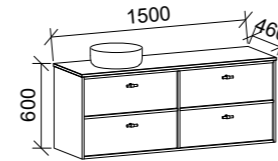

TARO 1500mm OFFSET BOWL

Wall Hung

CABINET WITH	SKU	RRP
20mm SilkSurface Top with White Gloss Above Counter Ceramic Basin Left-hand Offset	TAR-V-1500-L-SSA-W	$4,643
No Top Left-hand Offset	TAR-VCO-1500-L-X-W	$2,728

NOTE: Right-hand offset also available. Order by replacing -L- with -R- in the relevant SKU.

Floor Standing