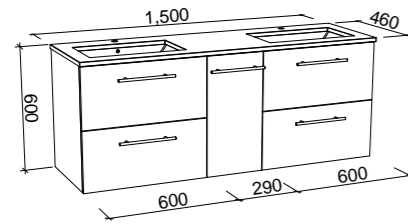

MARSHALL 1500mm DOUBLE BOWL

Wall Hung

CABINET WITH	SKU	RRP
20mm SilkSurface Top with White Gloss Above Counter Ceramic Basins	MAR-V-1500-D-SSA-W	$4,248
20mm SilkSurface Top with White Gloss Under Counter Ceramic Basins	MAR-V-1500-D-SSU-W	$4,248
No Top	MAR-VCO-1500-D-X-W	$2,203

Floor Standing