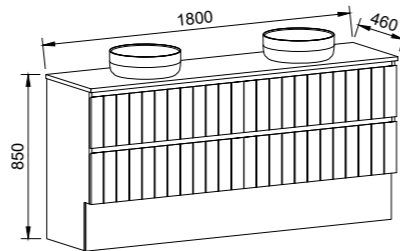

CABINET WITH	SKU	RRP
20mm SilkSurface Top with White Gloss Above Counter Ceramic Basins	HEN-V-1800-D-SSA-F	$5,950
20mm SilkSurface Top with White Gloss Under Counter Ceramic Basins	HEN-V-1800-D-SSU-F	$5,950
No Top	HEN-VCO-1800-D-X-F	$3,836

NOTE: See page 228 for route options. Vertical route standard on the Henley unless specified otherwise.

Indiana

SILVER INCLUSIONS

INDIANA 600mm

Wall Hung

CABINET WITH	SKU	RRP
Alpha Ceramic Top	IND-V-600-C-APH-W	$971
No Top	IND-VCO-600-C-X-W	$776

INDIANA 750mm

Wall Hung

CABINET WITH	SKU	RRP
Alpha Ceramic Top	IND-V-750-C-APH-W	$1,176
No Top	IND-VCO-750-C-X-W	$993

INDIANA 900mm

Wall Hung

CABINET WITH	SKU	RRP
Alpha Ceramic Top	IND-V-900-C-APH-W	$1,352
No Top	IND-VCO-900-C-X-W	$1,091