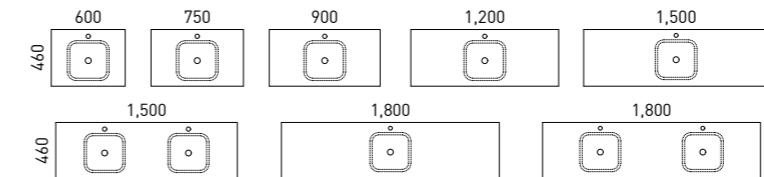

01.

02.

01. Delaware Vanity 1200mm DEL-V-1200-C-LMA-W $2,423
Cabinet Colour: Planked Urban Oak *Vanity Top:* Planked Urban Oak Laminate *Basin:* White Gloss Allure Flute Ceramic *Handle:* Brushed Gold Eclipse

02. Delaware Vanity 1500mm DEL-V-1500-C-LMA-F $3,557
Cabinet Colour: Tassie Oak *Vanity Top:* Tassie Oak Laminate *Basin:* White Gloss Enchant Ceramic *Handles:* Brushed Nickel 350mm Loft