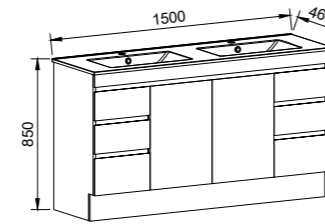

CABINET WITH	SKU	RRP
Alpha Ceramic Top	IND-V-1500-D-APH-F	$4,080
No Top	IND-VCO-1500-D-X-F	$2,372

Floor Standing