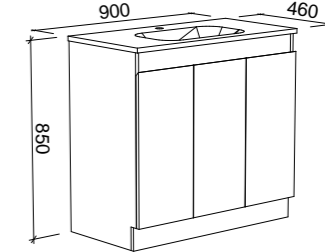

CABINET WITH	SKU	RRP
Alpha Ceramic Top	RKF-V-900-C-APH-F	$1,447
Haven Matte Dolomite Top	RKF-V-900-C-HVN-F	$1,447
No Top	RKF-VCO-900-C-X-F	$1,003