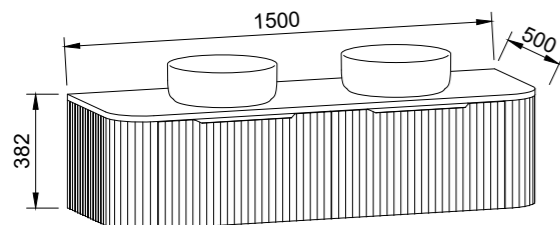

SANTOS 1500mm DOUBLE BOWL

Wall Hung

CABINET WITH	SKU	RRP
20mm SilkSurface Top with White Gloss Above Counter Ceramic Basins	SAN-V-1500-D-SSA-W	$4,148
No Top	SAN-VCO-1500-D-X-W	$3,163