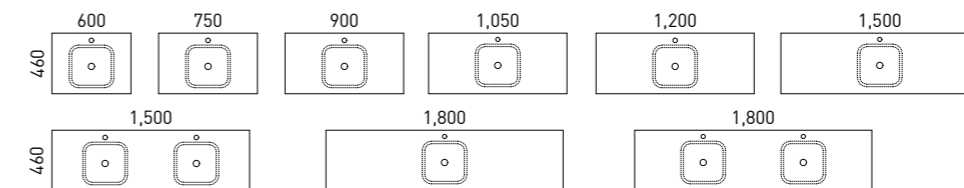

01.

03.

- **01. Henley Vanity 600mm** HEN-V-600-C-SSU-W $2,910
  Cabinet Colour: White Satin *Route:* Vertical *Vanity Top:* Stratiss SilkSurface *Basin:* White Gloss Allure Under Counter Ceramic *Handles:* Chrome Duke T Bar
- **02. Henley Vanity 1200mm** HEN-V-1200-C-SSA-W $3,782
  Cabinet Colour: White Satin *Route:* Kent *Vanity Top:* Bronzite SilkSurface *Basin:* White Matte Lorenzo Inset Ceramic
  Handles: Brushed Nickel 457mm D *Upgrade:* Basin Colour UPG-OPT-BASCOLOUR ADD $161
- **03. Henley Vanity 1050mm** HEN-V-1050-C-SSA-W $3,561
  Cabinet Colour: Steel Grey Satin *Route:* Jewel *Vanity Top:* Silk Whisper SilkSurface *Basin:* White Gloss George Inset Ceramic
  Handles: Black 350mm Ova *Upgrade:* Under Cabinet Vanity Lighting LED-L-UNDERCAB-V ADD $436