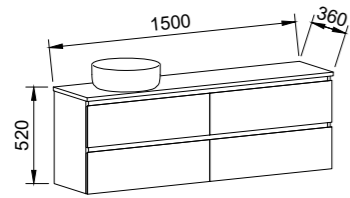

Billie

GOLD INCLUSIONS

BILLIE 1500mm OFFSET BOWL

Wall Hung