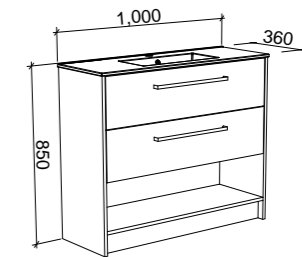

CABINET WITH	SKU	RRP
Urban Ceramic Top	KAR-V-1000-C-URB-F	$3,489
No Top	KAR-VCO-1000-C-X-F	$2,737