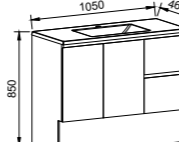

Floor Standing

CABINET WITH	SKU	RRP
Regal Mineral Composite Top	CAR-V-1050-C-REG-F	$2,623
Stadium Mineral Composite Top	CAR-V-1050-C-STD-F	$2,623
Grand Mineral Composite Top	CAR-V-1050-C-GND-F	$2,919
20mm SilkSurface Top with White Gloss Above Counter Ceramic Basin	CAR-V-1050-C-SSA-F	$3,380
20mm SilkSurface Top with White Gloss Under Counter Ceramic Basin	CAR-V-1050-C-SSU-F	$3,380
No Top	CAR-VCO-1050-C-X-F	$1,960