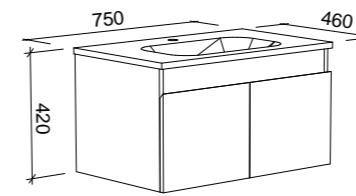

Rockford

SILVER INCLUSIONS

ROCKFORD 750mm

Wall Hung

CABINET WITH	SKU	RRP
Alpha Ceramic Top	RKF-V-750-C-APH-W	\$1,186
Haven Matte Dolomite Top	RKF-V-750-C-HVN-W	\$1,186
No Top	RKF-VCO-750-C-X-W	\$765

Floor Standing