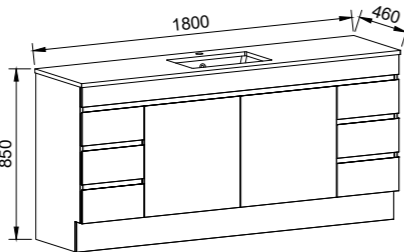

Floor Standing

CABINET WITH	SKU	RRP
Regal Mineral Composite Top	BAR-V-1800-C-REG-F	$4,456
Grand Mineral Composite Top	BAR-V-1800-C-GND-F	$4,845
20mm SilkSurface Top with White Gloss Above Counter Ceramic Basin	BAR-V-1800-C-SSA-F	$4,878
20mm SilkSurface Top with White Gloss Under Counter Ceramic Basin	BAR-V-1800-C-SSU-F	$4,878
No Top	BAR-VCO-1800-C-X-F	$2,791