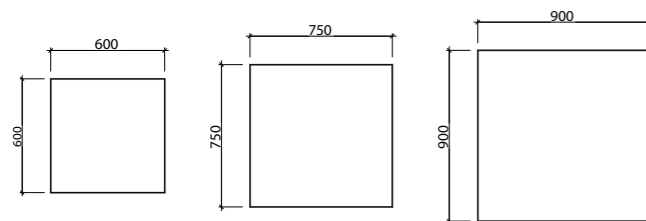

California Mirror 900mm CAL-M-900-900 $744
Colour: Grey Beige Satin
Upgrade: Mirror Lighting LED-L-MIRROR ADD $436

Church Frame Mirror

Painted arched silhouette, combining classic grace with contemporary flair.

Mount: Easy split batten mounting system

Colours: Any painted finish