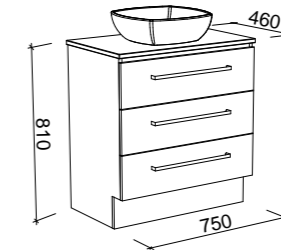

CABINET WITH	SKU	RRP
20mm SilkSurface Top with White Gloss Above Counter Ceramic Basin	ASH-V-750-C-SSA-F	$3,871
No Top	ASH-VCO-750-C-X-F	$2,549

On Legs