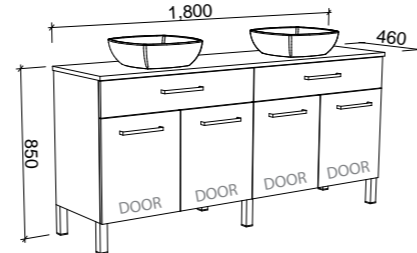

CABINET WITH	SKU	RRP
20mm SilkSurface Top with White Gloss Above Counter Ceramic Basins	TAY-V-1800-D-SSA-L	$4,862
No Top	TAY-VCO-1800-D-X-L	$2,420