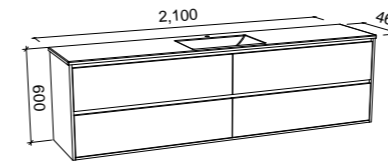

GRANGE 2100mm CENTRE BOWL

Wall Hung

CABINET WITH	SKU	RRP
Regal Mineral Composite Top	GRA-V-2100-C-REG-W	$5,762
20mm SilkSurface Top with White Gloss Above Counter Ceramic Basin	GRA-V-2100-C-SSA-W	$5,223
20mm SilkSurface Top with White Gloss Under Counter Ceramic Basin	GRA-V-2100-C-SSU-W	$5,223
No Top	GRA-VCO-2100-C-X-W	$3,131

Floor Standing