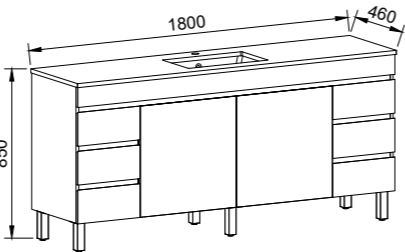

On Legs

CABINET WITH	SKU	RRP
Regal Mineral Composite Top	BAR-V-1800-C-REG-L	$4,594
Grand Mineral Composite Top	BAR-V-1800-C-GND-L	$5,001
20mm SilkSurface Top with White Gloss Above Counter Ceramic Basin	BAR-V-1800-C-SSA-L	$4,992
20mm SilkSurface Top with White Gloss Under Counter Ceramic Basin	BAR-V-1800-C-SSU-L	$4,992
No Top	BAR-VCO-1800-C-X-L	$2,908

Bargo

GOLD INCLUSIONS