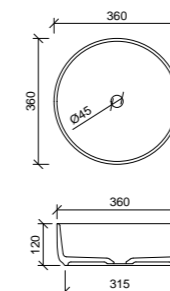

Mineral Composite Under Counter Basins

Amara Under Counter

40mm waste, with overflow to back.

WG AMA-BS-450-WG-U | $407

Bodhi Under Counter

40mm waste, with overflow to back.

WG BOD-BS-540-WG-U | $407

Ruby Under Counter*

40mm waste, with overflow to back.

WG RUB-BS-530-WG-U | $407

Mineral Composite Semi-Recessed Basins

Fergus Semi-Recessed

Only available on the Bargo, Milan and 200mm Box Tops. 40mm waste.

WG FER-BS-500-WG-U | $507

Ceramic Basins

Allure

32mm waste

White Gloss/Matte

WG ALL-BS-360-WG-S | $246

WM ALL-BS-360-WM-U | $407

Ivory Matte

IM ALL-BS-360-IM-U | $407

Light Grey Matte

LGM ALL-BS-360-LGM-U | $407

Grey Matte

GM ALL-BS-360-GM-U | $407

Anthracite

ANT ALL-BS-360-ANT-U | $407

Black Matte

BKM ALL-BS-360-BKM-U | $407

Taupe Matte

TPM ALL-BS-360-TPM-U | $407

Terracotta Matte

TRM ALL-BS-360-TRM-U | $407

Pink Matte

PM ALL-BS-360-PM-U | $407

Blue Matte

BM ALL-BS-360-BM-U | $407

Mint Matte

MM ALL-BS-360-MM-U | $407

Allure Arrow White

32mm waste

WG ALA-BS-360-WG-S | $246

WM ALA-BS-360-WM-U | $407

Allure Dimple White

32mm waste.

WG ALD-BS-360-WG-S | $246

WM ALD-BS-360-WM-U | $407

NOTE: Wastes not included for Ceramic and Mineral Composite basins. Ceramic and Stainless Steel wastes available as separate purchase. White gloss ceramic basins (-S) included in package price. Mineral Composite, Stainless Steel, matte and coloured basins (-U) will incur an additional charge. While the colours in this brochure are to the highest standard in printing, it should only be used as an indication of actual product design. *Suitable for small space vanities.