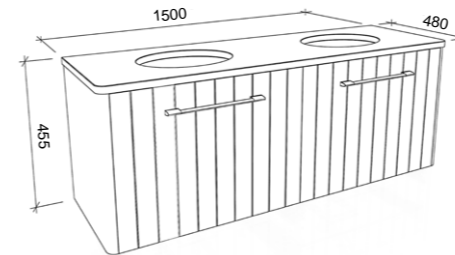

SABA 1500mm DOUBLE BOWL

Wall Hung

CABINET WITH	SKU	RRP
20mm SilkSurface Top with White Gloss Above Counter Ceramic Basins	SAB-V-1500-D-SSA-W	$4,140
20mm SilkSurface Top with White Gloss Under Counter Ceramic Basins	SAB-V-1500-D-SSU-W	$4,779
No Top	SAB-VCO-1500-D-X-W	$2,230