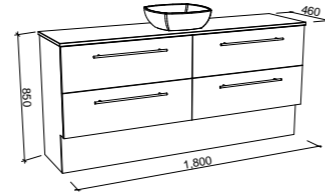

CABINET WITH	SKU	RRP
Regal Mineral Composite Top	OXB-V-1800-C-REG-F	$4,617
Stadium Mineral Composite Top	OXB-V-1800-C-STD-F	$4,617
20mm SilkSurface Top with White Gloss Above Counter Ceramic Basin	OXB-V-1800-C-SSA-F	$5,016
20mm SilkSurface Top with White Gloss Under Counter Ceramic Basin	OXB-V-1800-C-SSU-F	$5,016
No Top	OXB-VCO-1800-C-X-F	$3,166