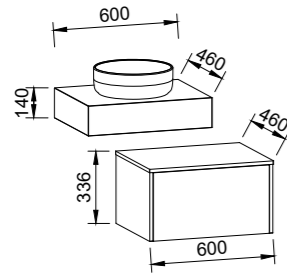

Milan

PLATINUM INCLUSIONS

MILAN 600mm

Wall Hung

CABINET WITH	SKU	RRP
Complete Unit Including White Gloss Ceramic Above Counter Basin, Laminate Slab Top and Cabinet	MIL-V-600-C-LMA-W	$3,197
Complete Unit Including White Gloss Ceramic Above Counter Basin, SilkSurface Top and Cabinet	MIL-V-600-C-BAA-W	$3,295
Wall Hung Cabinet Only	MIL-VCO-600-C-X-W	$1,734
Laminated Slab Top and Basin Only 600 x 460 x 140 with mounting brackets Incl. White Gloss Ceramic Above Counter Basin	LMA-ST-600-140-460-C	$1,609
SilkSurface Top and Basin Only 600 x 460 x 140 with mounting brackets Incl. White Gloss Ceramic Above Counter Basin	BAA-ST-600-140-460-C	$1,168