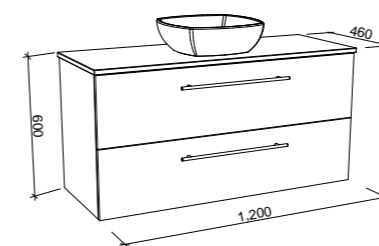

Oxbow

GOLD INCLUSIONS

OXBOW 1200mm

Wall Hung

CABINET WITH	SKU	RRP
Regal Mineral Composite Top	OXB-V-1200-C-REG-W	\$2,749
Stadium Mineral Composite Top	OXB-V-1200-C-STD-W	\$2,749
Alpha Ceramic Top	OXB-V-1200-C-APH-W	\$2,749
20mm SilkSurface Top with White Gloss Above Counter Ceramic Basin	OXB-V-1200-C-SSA-W	\$3,369
20mm SilkSurface Top with White Gloss Under Counter Ceramic Basin	OXB-V-1200-C-SSU-W	\$3,369
No Top	OXB-VCO-1200-C-X-W	\$2,035