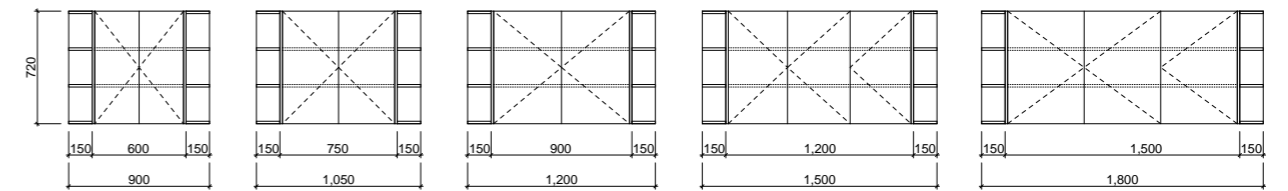

All cabinets 166mm deep.

Boston Shaving Cabinet 1200mm BOS-SC-1200-D-G $1,458
Cabinet Colour: White Satin