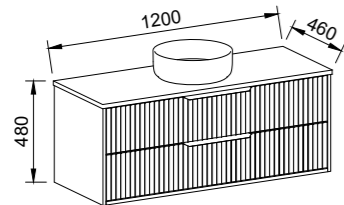

EMMETT 900mm

Wall Hung

CABINET WITH	SKU	RRP
20mm SilkSurface Top with White Gloss Above Counter Ceramic Basin	EMM-V-900-C-SSA-W	\$2,740
No Top	EMM-VCO-900-C-X-W	\$1,922

EMMETT 1200mm

Wall Hung

CABINET WITH	SKU	RRP
20mm SilkSurface Top with White Gloss Above Counter Ceramic Basin	EMM-V-1200-C-SSA-W	\$3,328
No Top	EMM-VCO-1200-C-X-W	\$2,305