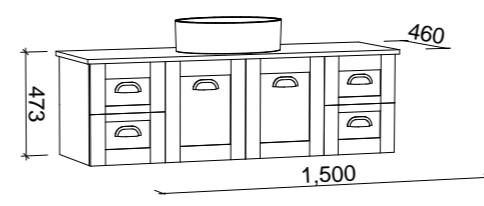

Victoria

GOLD INCLUSIONS

VICTORIA 1500mm CENTRE BOWL

Wall Hung

CABINET WITH	SKU	RRP
Alpha Ceramic Top	VIC-V-1500-C-APH-W	\$3,686
20mm SilkSurface Top with White Gloss Above Counter Ceramic Basin	VIC-V-1500-C-SSA-W	\$4,020
20mm SilkSurface Top with White Gloss Under Counter Ceramic Basin	VIC-V-1500-C-SSU-W	\$4,020
60mm SilkSurface Freedom Top with White Gloss Above Counter Ceramic Basin	VIC-V-1500-C-FRA-W	\$4,528
60mm SilkSurface Freedom Top with White Gloss Under Counter Ceramic Basin	VIC-V-1500-C-FRU-W	\$4,528
No Top	VIC-VCO-1500-C-X-W	\$3,037