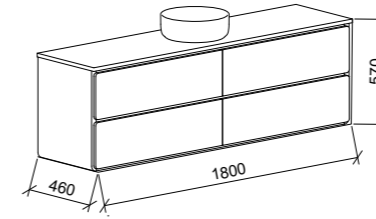

NOTE: Right-hand offset also available. Order by replacing -L- with -R- in the relevant SKU..

COLBY 1800mm CENTRE BOWL

Wall Hung

CABINET WITH	SKU	RRP
20mm SilkSurface Top with White Gloss Above Counter Ceramic Basin	COL-V-1800-C-SSA-W	\$3,954
20mm SilkSurface Top with White Gloss Under Counter Ceramic Basin	COL-V-1800-C-SSU-W	\$4,257
No Top	COL-VCO-1800-C-X-W	\$2,937