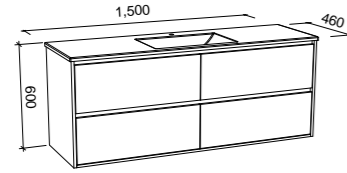

Grange

GOLD INCLUSIONS

GRANGE 1500mm CENTRE BOWL

Wall Hung

CABINET WITH	SKU	RRP
Alpha Ceramic Top	GRA-V-1500-C-APH-W	$4,065
Regal Mineral Composite Top	GRA-V-1500-C-REG-W	$3,942
Haven Matte Dolomite Top	GRA-V-1500-C-HVN-W	$3,942
20mm SilkSurface Top with White Gloss Above Counter Ceramic Basin	GRA-V-1500-C-SSA-W	$4,598
20mm SilkSurface Top with White Gloss Under Counter Ceramic Basin	GRA-V-1500-C-SSU-W	$4,598
No Top	GRA-VCO-1500-C-X-W	$2,702

Floor Standing