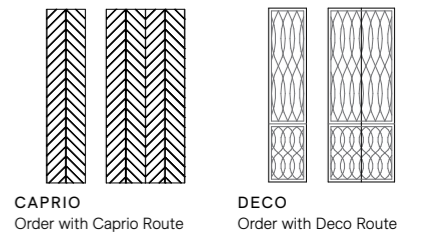

Tallboys Continued

FRASER

Wall Hung		Floor Standing		On Legs	
SKU	RRP	SKU	RRP	SKU	RRP
FRS-TB-400-W-G	$1,890	FRS-TB-400-F-G	$1,984	FRS-TB-400-L-G	$2,062
FRS-TB-400-W-P	$2,154	FRS-TB-400-F-P	$2,248	FRS-TB-400-L-P	$2,326

HUDSON

Wall Hung	
SKU	RRP
HDS-TB-300-W-G	$1,461
HDS-TB-300-W-P	$1,589

HUDSON BOX

Wall Hung	
SKU	RRP
HDB-TB-300-W-G	$1,559
HDB-TB-300-W-P	$1,687

HUDSON DUO

Wall Hung	
SKU	RRP
HDD-TB-300-W-G	$1,559
HDD-TB-300-W-P	$1,687

LINCOLN Mirror front option for top door - order with relevant code below.

Wall Hung		Floor Standing		On Legs	
SKU	RRP	SKU	RRP	SKU	RRP
LIN-TB-450-W-G	$1,890	LIN-TB-450-F-G	$1,984	LIN-TB-450-L-G	$2,062
LIN-TB-450-W-P (Basket and hardware remain white)	$2,154	LIN-TB-450-F-P (Basket and hardware remain white)	$2,248	LIN-TB-450-L-P (Basket and hardware remain white)	$2,326
LINM-TB-450-W-G (Mirror front)	$2,039	LINM-TB-450-F-G (Mirror front)	$2,133	LINM-TB-450-L-G (Mirror front)	$2,211
LINM-TB-450-W-P (Mirror front)	$2,304	LINM-TB-450-F-P (Mirror front)	$2,398	LINM-TB-450-L-P (Mirror front)	$2,476

ST CLAIR

Wall Hung		Floor Standing		On Legs	
SKU	RRP	SKU	RRP	SKU	RRP
STC-TB-400-W-G	$1,967	STC-TB-400-F-G	$2,083	STC-TB-400-L-G	$2,138
STC-TB-400-W-P	$2,094	STC-TB-400-F-P	$2,211	STC-TB-400-L-P	$2,268

SUTHERLAND HOUSE 400mm x 450mm BY SHAYNNA BLAZE

Wall Hung		On Legs	
SKU	RRP	SKU	RRP
SHC-TB-400-W-G	$2,146	SHC-TB-400-L-G	$2,313