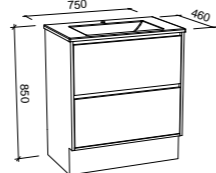

Floor Standing

CABINET WITH	SKU	RRP
Alpha Ceramic Top	GRA-V-750-C-APH-W	$2,084
Regal Mineral Composite Top	GRA-V-750-C-REG-W	$2,084
Haven Matte Dolomite Top	GRA-V-750-C-HVN-W	$2,084
20mm SilkSurface Top with White Gloss Above Counter Ceramic Basin	GRA-V-750-C-SSA-W	$2,502
20mm SilkSurface Top with White Gloss Under Counter Ceramic Basin	GRA-V-750-C-SSU-W	$2,502
No Top	GRA-VCO-750-C-X-W	$1,482

CABINET WITH	SKU	RRP
Alpha Ceramic Top	GRA-V-750-C-APH-F	$2,185
Regal Mineral Composite Top	GRA-V-750-C-REG-F	$2,185
Haven Matte Dolomite Top	GRA-V-750-C-HVN-F	$2,185
20mm SilkSurface Top with White Gloss Above Counter Ceramic Basin	GRA-V-750-C-SSA-F	$2,603
20mm SilkSurface Top with White Gloss Under Counter Ceramic Basin	GRA-V-750-C-SSU-F	$2,603
No Top	GRA-VCO-750-C-X-F	$1,588

Grange

GOLD INCLUSIONS