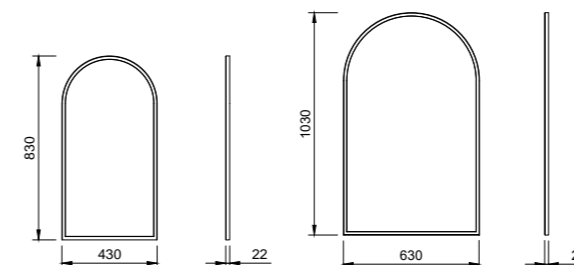

Church Frame Mirror 630mm CHUF-M-630-1030 $984
Colour: Black Satin
Upgrade: Mirror Lighting LED-L-MIRROR ADD $436