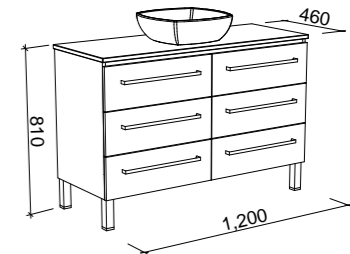

CABINET WITH	SKU	RRP
20mm SilkSurface Top with White Gloss Above Counter Ceramic Basin	ASH-V-1200-C-SSA-L	$4,965
No Top	ASH-VCO-1200-C-X-L	$3,035

NOTE: Cabinet height for Ashton vanities may need to be altered to suit under counter basins. POA.