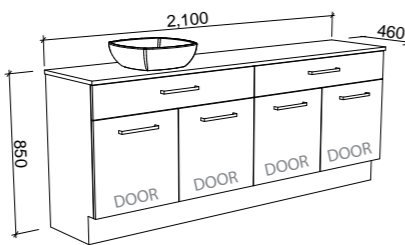

CABINET WITH	SKU	RRP
20mm SilkSurface Top with White Gloss Above Counter Ceramic Basin Left-hand Offset	TAY-V-2100-L-SSA-F	$4,700
No Top Left-hand Offset	TAY-VCO-2100-L-X-F	$2,428

On Legs