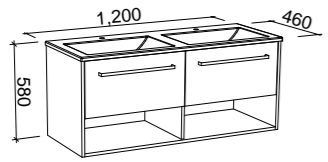

KANSAS 1200mm DOUBLE BOWL

Wall Hung

CABINET WITH	SKU	RRP
Alpha Ceramic Top	KAN-V-1200-D-APH-W	$3,262
20mm SilkSurface Top with White Gloss Above Counter Ceramic Basins	KAN-V-1200-D-SSA-W	$3,636
20mm SilkSurface Top with White Gloss Under Counter Ceramic Basins	KAN-V-1200-D-SSU-W	$3,636
No Top	KAN-VCO-1200-D-X-W	$1,902