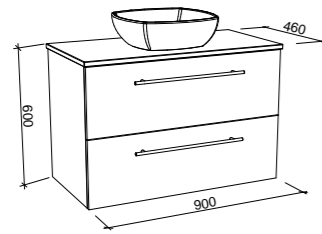

Oxbow

GOLD INCLUSIONS

OXBOW 900mm

Wall Hung

CABINET WITH	SKU	RRP
Regal Mineral Composite Top	OXB-V-900-C-REG-W	$2,234
Stadium Mineral Composite Top	OXB-V-900-C-STD-W	$2,234
Alpha Ceramic Top	OXB-V-900-C-APH-W	$2,234
20mm SilkSurface Top with White Gloss Above Counter Ceramic Basin	OXB-V-900-C-SSA-W	$2,997
20mm SilkSurface Top with White Gloss Under Counter Ceramic Basin	OXB-V-900-C-SSU-W	$2,997
No Top	OXB-VCO-900-C-X-W	$1,767

Floor Standing