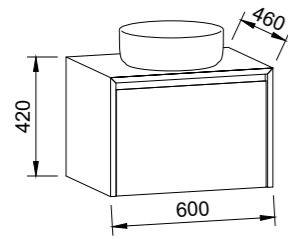

Ainsworth

GOLD INCLUSIONS

AINSWORTH 600mm

Wall Hung

CABINET WITH	SKU	RRP
20mm SilkSurface Top with White Gloss Above Counter Ceramic Basin	AIN-V-600-C-SSA-W	$3,087
20mm SilkSurface Top with White Gloss Under Counter Ceramic Basin	AIN-V-600-C-SSU-W	$3,087