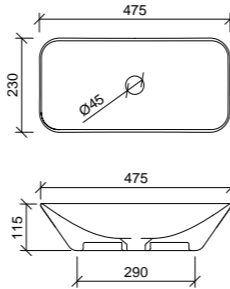

Bloom White*

32mm waste.

WG BLO-BS-475-WG-S | $246