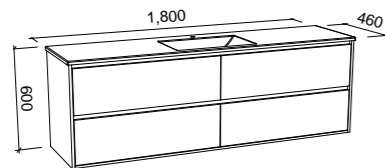

GRANGE 1800mm CENTRE BOWL

Wall Hung

CABINET WITH	SKU	RRP
Regal Mineral Composite Top	GRA-V-1800-C-REG-W	$4,506
20mm SilkSurface Top with White Gloss Above Counter Ceramic Basin	GRA-V-1800-C-SSA-W	$4,887
20mm SilkSurface Top with White Gloss Under Counter Ceramic Basin	GRA-V-1800-C-SSU-W	$4,887
No Top	GRA-VCO-1800-C-X-W	$2,895

Floor Standing