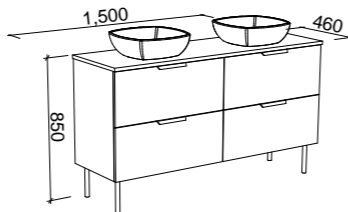

CABINET WITH	SKU	RRP
20mm SilkSurface Top with White Gloss Above Counter Ceramic Basins	SHC-V-1500-D-SSA-L	$6,136
20mm SilkSurface Top with White Gloss Under Counter Ceramic Basins	SHC-V-1500-D-SSU-L	$6,136
No Top	SHC-VCO-1500-D-X-L	$3,604