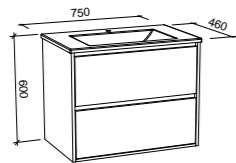

GRANGE 750mm

Wall Hung