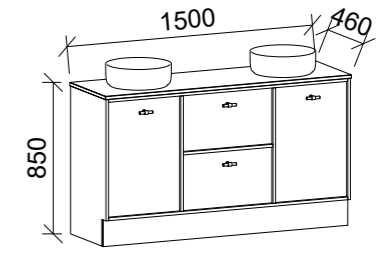

Takano

GOLD INCLUSIONS

TAKANO 1500mm DOUBLE BOWL

Wall Hung

Floor Standing

CABINET WITH	SKU	RRP
20mm SilkSurface Top with White Gloss Above Counter Ceramic Basins	TAK-V-1500-D-SSA-W	\$4,290
No Top	TAK-VCO-1500-D-X-W	\$2,224