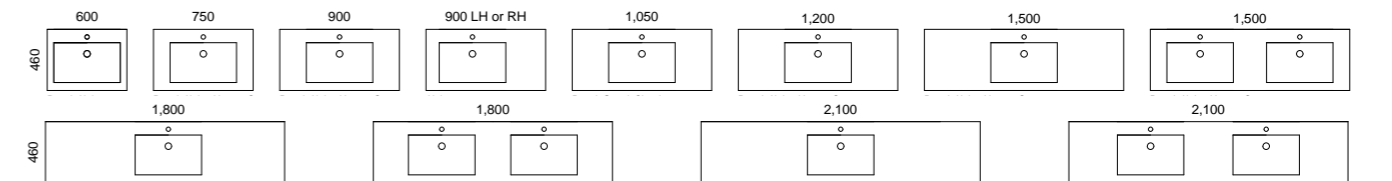

1. **01. Bargo Vanity 1200mm** BAR-V-1200-C-SSA-L $3,765
   Cabinet Colour: Elegant Oak Vanity Top: Cobblonite SilkSurface Basin: White Gloss Fergus Semi-Recessed Mineral Composite Handles: Fingerpull
   Legs: Black Angled Upgrade: Mineral Composite Basin UPG-OPT-BASCOLOUR ADD $161
2. **02. Bargo Vanity 1500mm** BAR-V-1500-C-SSA-W $4,351
   Cabinet Colour: Light Pistachio Satin Vanity Top: Star Dust SilkSurface Basin: White Gloss Coast Inset Mineral Composite
   Handles: Brushed Nickel 200mm Wave Upgrade: Mineral Composite Basin UPG-OPT-BASCOLOUR ADD $161