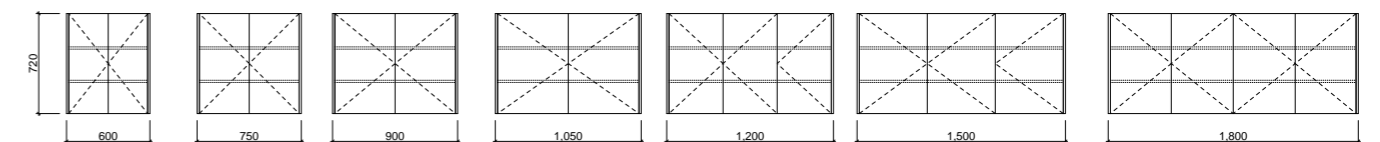

Denver Shaving Cabinet

Exposed side panels define the design whilst making it ideal for wall-to-wall fitting.

Cabinet Colours: Any woodgrain or painted finish

- Upgrade to Platinum option with Luxe Graphite interior and glass internal shelves to match Platinum vanities
- Semi-recessed option available on request
- Fully reversible (unless ordered with upgrades)