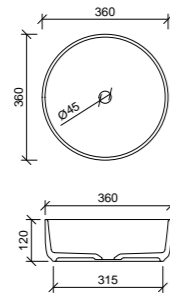

Ceramic Basins Continued

Allure Flute White

32mm waste.

WG ALF-BS-360-WG-S | $246
WM ALF-BS-360-WM-U | $407