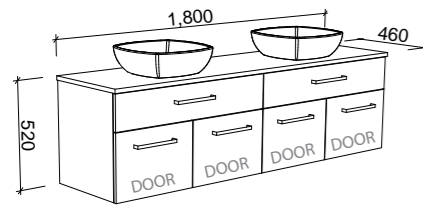

NOTE: Right-hand offset also available. Order by replacing -L- with -R- in the relevant SKU.

Taylor

GOLD INCLUSIONS

TAYLOR 1800mm DOUBLE BOWL

Wall Hung

CABINET WITH	SKU	RRP
20mm SilkSurface Top with White Gloss Above Counter Ceramic Basins	TAY-V-1800-D-SSA-W	\$4,240
No Top	TAY-VCO-1800-D-X-W	\$1,785