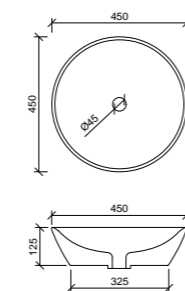

Jupiter White

Offset or wall mounted tapware required. 32mm waste.

WG JUP-BS-450-WG-S | $246