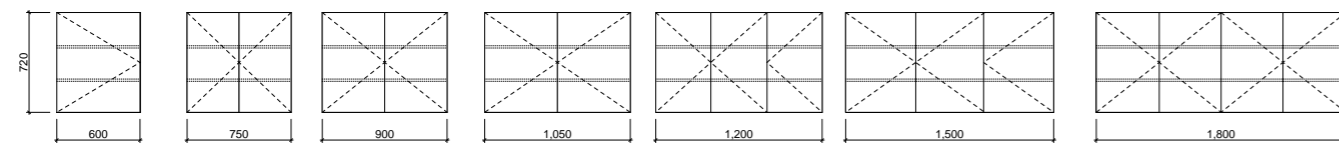

Tennessee Shaving Cabinet

Clean, minimal design with a seamless all-glass aesthetic.

Cabinet Colours: Any woodgrain or painted finish

- Upgrade to Platinum option with Luxe Graphite interior and glass internal shelves to match Platinum vanities
- Semi recessed option available upon request
- Fully reversible (unless ordered with upgrades)

All cabinets 166mm deep. 1500mm available with 3 or 4 doors.

Tennessee Shaving Cabinet 1200mm TEN-SC-1200-3-G $1,244

Cabinet Colour: Dark Grey Satin *Upgrade:* Under Shaving Cabinet Lighting LED-L-UNDERCAB-S-R ADD $436

Victoria Shaving Cabinet

Thoughtfully designed to complement routed vanities, with a variety of front profiles.

Cabinet Colours: Any painted finish (see pages 266 - 267)

Handles: Under Fingerpull as standard. Also available with matching handles to vanity unit on request (see pages 252 - 257)

Routes: Apollo Painted, Classic, Dockland Painted, Jewel, Kent, Linear, Quilted, Sussex, Vertical, Victoria, Washboard (see page 228)

- Upgrade to Platinum option with Luxe Graphite interior and glass internal shelves to match Platinum vanities