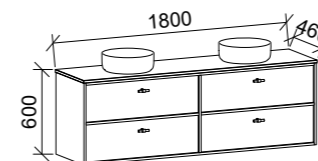

TARO 1800mm DOUBLE BOWL

Wall Hung

CABINET WITH	SKU	RRP
20mm SilkSurface Top with White Gloss Above Counter Ceramic Basins	TAR-V-1800-D-SSA-W	\$5,201
No Top	TAR-VCO-1800-D-X-W	\$2,910

Floor Standing

CABINET WITH	SKU	RRP
20mm SilkSurface Top with White Gloss Above Counter Ceramic Basins	TAR-V-1800-D-SSA-F	\$5,361
No Top	TAR-VCO-1800-D-X-F	\$3,076