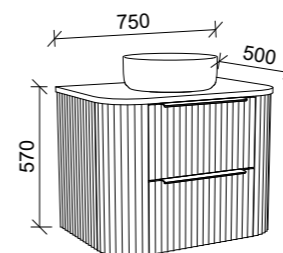

SOCOIA 750mm

Wall Hung

CABINET WITH	SKU	RRP
20mm SilkSurface Top with White Gloss Above Counter Ceramic Basin	SOC-V-750-C-SSA-W	$3,527
No Top	SOC-VCO-750-C-X-W	$3,023