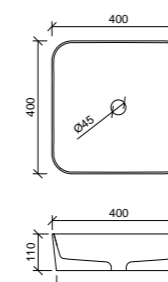

Florent White

Offset or wall mounted tapware required. 32mm waste.

WG FLO-BS-400-WG-S | $246