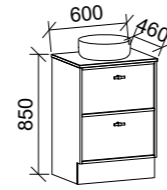

CABINET WITH	SKU	RRP
20mm SilkSurface Top with White Gloss Above Counter Ceramic Basin	TAR-V-600-C-SSA-F	$2,426
No Top	TAR-VCO-600-C-X-F	$1,464