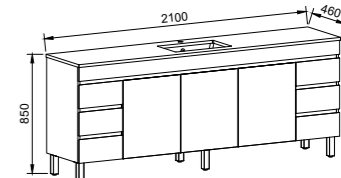

On Legs

CABINET WITH	SKU	RRP
Regal Mineral Composite Top	BAR-V-2100-C-REG-L	$6,176
20mm SilkSurface Top with White Gloss Above Counter Ceramic Basin	BAR-V-2100-C-SSA-L	$5,617
20mm SilkSurface Top with White Gloss Under Counter Ceramic Basin	BAR-V-2100-C-SSU-L	$5,617
No Top	BAR-VCO-2100-C-X-L	$3,379