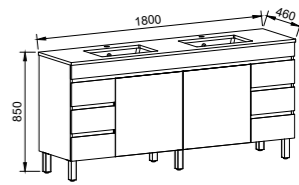

On Legs

CABINET WITH	SKU	RRP
Regal Mineral Composite Top	BAR-V-1800-D-REG-L	$4,845
Grand Mineral Composite Top	BAR-V-1800-D-GND-L	$5,313
20mm SilkSurface Top with White Gloss Above Counter Ceramic Basins	BAR-V-1800-D-SSA-L	$5,272
20mm SilkSurface Top with White Gloss Under Counter Ceramic Basins	BAR-V-1800-D-SSU-L	$5,272
No Top	BAR-VCO-1800-D-X-L	$2,908