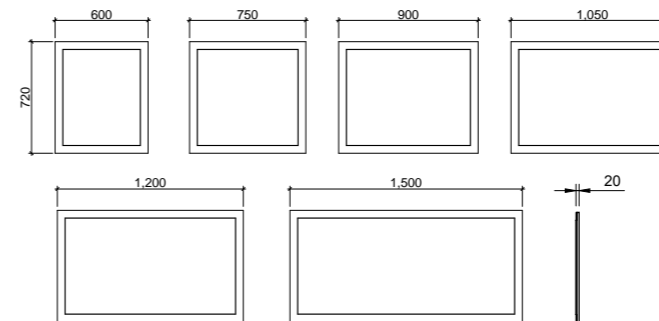

Miami Mirror 750mm MIA-M-750-720 $584
Colour: White Satin