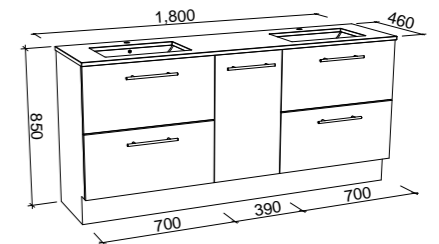

CABINET WITH	SKU	RRP
20mm SilkSurface Top with White Gloss Above Counter Ceramic Basins	MAR-V-1800-D-SSA-F	$4,658
20mm SilkSurface Top with White Gloss Under Counter Ceramic Basins	MAR-V-1800-D-SSU-F	$4,658
No Top	MAR-VCO-1800-D-X-F	$2,520