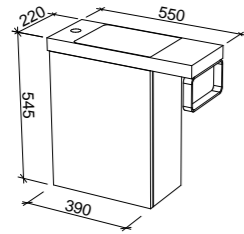

Oscar

SILVER INCLUSIONS

OSCAR 550mm TOP / 390mm CABINET

Wall Hung