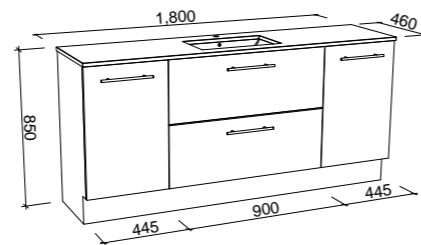

CABINET WITH	SKU	RRP
20mm SilkSurface Top with White Gloss Above Counter Ceramic Basin	MAR-V-1800-C-SSA-F	$4,453
20mm SilkSurface Top with White Gloss Under Counter Ceramic Basin	MAR-V-1800-C-SSU-F	$4,453
No Top	MAR-VCO-1800-C-X-F	$2,589

Marshall

GOLD INCLUSIONS