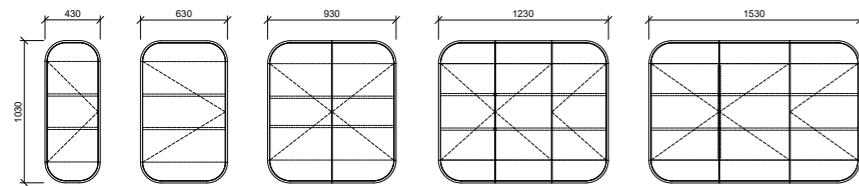

Jazz Arch Frame Shaving Cabinet

An elegantly framed profile, defined by soft curves and thoughtful storage.

Cabinet Colours: Any painted finish

- Upgrade to Platinum option with Luxe Graphite interior and glass internal shelves to match Platinum vanities
- Semi-recessed option available on request

01. Jazz Arch Frame Shaving Cabinet 430mm JZAF-SC-430-S-G $1,049 each

Cabinet Colour: Powder Pink Satin

02. Jazz Arch Frame Shaving Cabinet 1230mm JZAF-SC-1230-3-G $1,559

Cabinet Colour: New Penny Satin *Upgrade:* Under Shaving Cabinet Lighting LED-L-UNDERCAB-S-R ADD $436

03. Jazz Arch Frame Shaving Cabinet 630mm JZAF-SC-630-S-G $1,266

Cabinet Colour: Saxby Blue Satin

Jazz Shaving Cabinet

Modern rectangular design, combining clean lines with practical storage.

Cabinet Colours: Any woodgrain or painted finish

- Upgrade to Platinum option with Luxe Graphite interior and glass internal shelves to match Platinum vanities
- Semi-recessed option available upon request
- Fully reversible (unless ordered with upgrades)