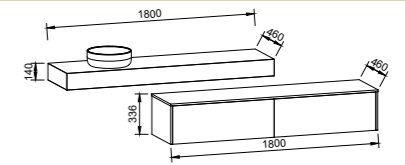

MILAN 1800mm OFFSET BOWL

Wall Hung

CABINET WITH	SKU	RRP
Complete Unit Left-hand Offset Including White Gloss Ceramic Above Counter Basin, Laminate Slab Top and Cabinet	MIL-V-1800-L-LMA-W	$4,930
Complete Unit Left-hand Offset Including White Gloss Ceramic Above Counter Basin, SilkSurface Top and Cabinet	MIL-V-1800-L-BAA-W	$5,297
Wall Hung Cabinet Only Left-hand Offset	MIL-VCO-1800-L-X-W	$2,413
Laminated Slab Top and Basin Only 1800 x 460 x 140 with mounting brackets Left-hand Offset Incl. White Gloss Ceramic Above Counter Basin	LMA-ST-1800-140-460-L	$2,789
SilkSurface Top and Basin Only 1800 x 460 x 140 with mounting brackets Left-hand Offset Incl. White Gloss Ceramic Above Counter Basin	BAA-ST-1800-140-460-L	$3,060

NOTE: Right-hand offset also available. Order by replacing -L- with -R- in the relevant SKU.

Ollie

SILVER INCLUSIONS

OLLIE 400mm OFFSET BOWL

Wall Hung

CABINET WITH	SKU	RRP
Nano Dolomite Top Left-hand Offset	OLL-V-400-L-NAN-W	$826
No Top Left-hand Offset	OLL-VCO-400-L-X-W	$434

NOTE: Side fingerpull standard unless specified otherwise. Please specify hinge side upon ordering. Right-hand offset also available. Order by replacing -L- with -R- in the relevant SKU.