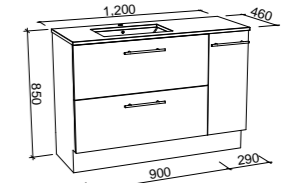

CABINET WITH	SKU	RRP
20mm SilkSurface Top with White Gloss Above Counter Ceramic Basin Left-hand Offset	MAR-V-1200-L-SSA-F	$3,482
20mm SilkSurface Top with White Gloss Under Counter Ceramic Basin Left-hand Offset	MAR-V-1200-L-SSU-F	$3,482
No Top Left-hand Offset	MAR-VCO-1200-L-X-F	$2,156