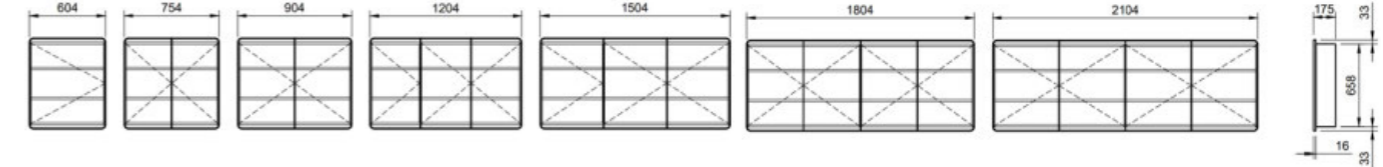

01. Sutherland House Shaving Cabinet 600mm SHC-SC-600-S-G $1,270

Cabinet Colour: Olive Satin

02. Sutherland House Shaving Cabinet 1200mm SHC-SC-1200-3-G $1,708

Cabinet Colour: Olive Satin

03. Sutherland House Shaving Cabinet 1200mm SHC-SC-1200-3-G $1,708

Cabinet Colour: White Satin *Upgrades:* Hairdryer Storage and Powerpoint SHC-OPT-S-DRYER ADD $196 |

Storage Queen Amber Shaver Storage System SHC-OPT-S-AMBER-D3 ADD $228