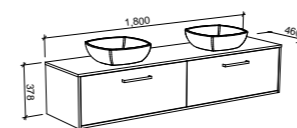

DELAWARE 1800mm DOUBLE BOWL

Wall Hung

CABINET WITH	SKU	RRP
18mm Laminate Top with White Gloss Ceramic Above Counter Basins	DEL-V-1800-D-LMA-W	$3,257
No Top	DEL-VCO-1800-D-X-W	$1,978

Floor Standing