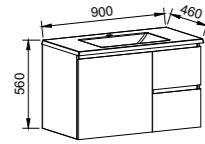

Carlo

GOLD INCLUSIONS

CARLO 900mm

Wall Hung

CABINET WITH	SKU	RRP
Regal Mineral Composite Top	CAR-V-900-C-REG-W	$2,113
Stadium Mineral Composite Top	CAR-V-900-C-STD-W	$2,113
Alpha Ceramic Top	CAR-V-900-C-APH-W	$2,113
Haven Matte Dolomite Top	CAR-V-900-C-HVN-W	$2,113
Grand Mineral Composite Top	CAR-V-900-C-GND-W	$2,368
20mm SilkSurface Top with White Gloss Above Counter Ceramic Basin	CAR-V-900-C-SSA-W	$2,919
20mm SilkSurface Top with White Gloss Under Counter Ceramic Basin	CAR-V-900-C-SSU-W	$2,919
No Top	CAR-VCO-900-C-X-W	$1,548