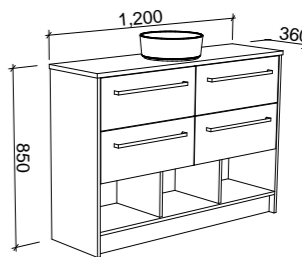

CABINET WITH	SKU	RRP
20mm SilkSurface Top with White Gloss Above Counter Ceramic Basin	KAR-V-1200-C-SSA-F	$4,236
20mm SilkSurface Top with White Gloss Ceramic Under Counter Basin	KAR-V-1200-C-SSU-F	$4,236
No Top	KAR-VCO-1200-C-X-F	$2,853

NOTE: See pages 241 - 249 for selected small space basins for the Karlie.