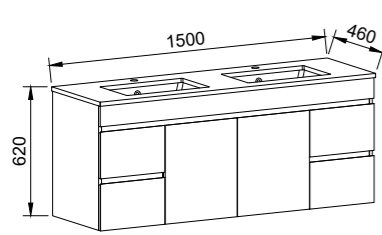

Bargo

GOLD INCLUSIONS

BARGO 1500mm DOUBLE BOWL

Wall Hung

CABINET WITH	SKU	RRP
Regal Mineral Composite Top	BAR-V-1500-D-REG-W	\$3,926
Alpha Ceramic Top	BAR-V-1500-D-APH-W	\$4,057
Haven Matte Dolomite Top	BAR-V-1500-D-HVN-W	\$3,926
Grand Mineral Composite Top	BAR-V-1500-D-GND-W	\$4,298
20mm SilkSurface Top with White Gloss Above Counter Ceramic Basins	BAR-V-1500-D-SSA-W	\$4,620
20mm SilkSurface Top with White Gloss Under Counter Ceramic Basins	BAR-V-1500-D-SSU-W	\$4,620
No Top	BAR-VCO-1500-D-X-W	\$2,360