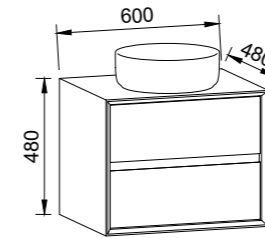

EMBRACE 600mm

Wall Hung

CABINET WITH	SKU	RRP
20mm SilkSurface Top with White Gloss Above Counter Ceramic Basin	EMB-V-600-C-SSA-W	\$3,943

EMBRACE 750mm

Wall Hung

CABINET WITH	SKU	RRP
20mm SilkSurface Top with White Gloss Above Counter Ceramic Basin	EMB-V-750-C-SSA-W	\$4,127