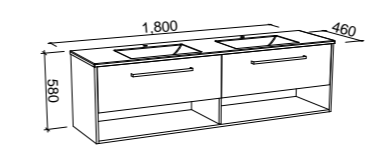

KANSAS 1800mm DOUBLE BOWL

Wall Hung

CABINET WITH	SKU	RRP
Regal Mineral Composite Top	KAN-V-1800-D-REG-W	$4,479
20mm SilkSurface Top with White Gloss Above Counter Ceramic Basins	KAN-V-1800-D-SSA-W	$4,924
20mm SilkSurface Top with White Gloss Under Counter Ceramic Basins	KAN-V-1800-D-SSU-W	$4,924
No Top	KAN-VCO-1800-D-X-W	$2,630

Floor Standing