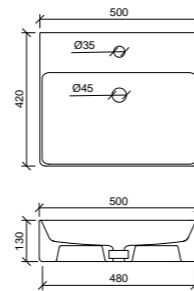

Iconic 500 White

With overflow and tap landing. 32mm waste.

WG ICN-BS-500-WG-S | \$246

Quill White

Offset or wall mounted tapware required. 32mm waste.

WG QUI-BS-600-WG-S | \$246

Rose White*

32mm waste.