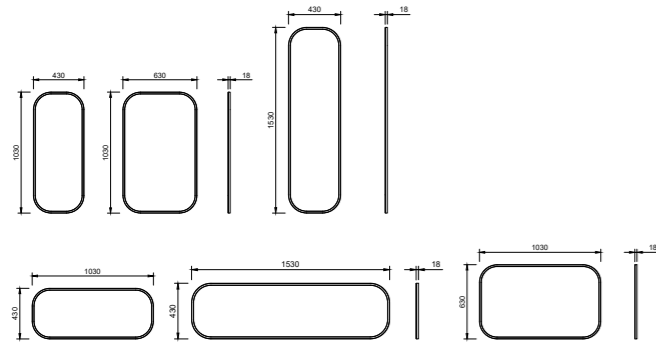

Jazz Arch Frame Mirror

Radiused corners and a painted frame define this elegant design.

Mount: Easy split batten mounting system

Colours: Any painted finish

Jazz Arch Frame Mirror 1030mm x 630mm JZAF-M-1030-630 $979
Colour: White Satin
Upgrade: Mirror Lighting LED-L-MIRROR ADD $436

Melody Mirror

Half-moon form with graceful curves and modern simplicity.

Mount: Easy split batten mounting system

Colours: Any woodgrain or painted finish. White satin edging unless specified otherwise.