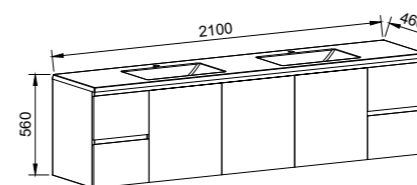

CARLO 2100mm DOUBLE BOWL

Wall Hung

CABINET WITH	SKU	RRP
Regal Mineral Composite Top	CAR-V-2100-D-REG-W	$6,062
20mm SilkSurface Top with White Gloss Above Counter Ceramic Basins	CAR-V-2100-D-SSA-W	$5,542
20mm SilkSurface Top with White Gloss Under Counter Ceramic Basins	CAR-V-2100-D-SSU-W	$5,542
No Top	CAR-VCO-2100-D-X-W	$2,903

Floor Standing