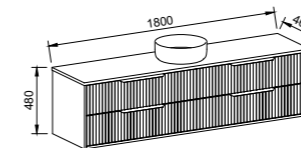

EMMETT 1800mm CENTRE BOWL

Wall Hung

CABINET WITH	SKU	RRP
20mm SilkSurface Top with White Gloss Above Counter Ceramic Basin	EMM-V-1800-C-SSA-W	$4,914
No Top	EMM-VCO-1800-C-X-W	$3,494