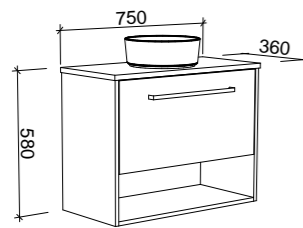

KARLIE 750mm

Wall Hung

CABINET WITH	SKU	RRP
20mm SilkSurface Top with White Gloss Above Counter Ceramic Basin	KAR-V-750-C-SSA-W	$2,326
20mm SilkSurface Top with White Gloss Ceramic Under Counter Basin	KAR-V-750-C-SSU-W	$2,326
No Top	KAR-VCO-750-C-X-W	$1,312

Floor Standing