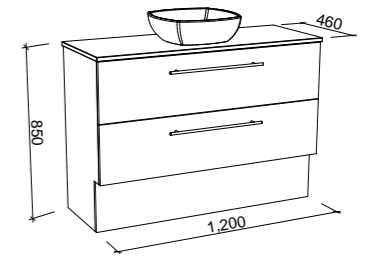

CABINET WITH	SKU	RRP
Regal Mineral Composite Top	OXB-V-1200-C-REG-F	$2,942
Stadium Mineral Composite Top	OXB-V-1200-C-STD-F	$2,942
Alpha Ceramic Top	OXB-V-1200-C-APH-F	$2,942
20mm SilkSurface Top with White Gloss Above Counter Ceramic Basin	OXB-V-1200-C-SSA-F	$3,585
20mm SilkSurface Top with White Gloss Under Counter Ceramic Basin	OXB-V-1200-C-SSU-F	$3,585
No Top	OXB-VCO-1200-C-X-F	$2,271