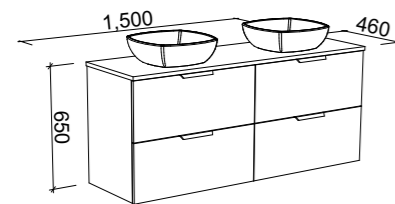

SUTHERLAND HOUSE 1500mm DOUBLE BOWL

Wall Hung

CABINET WITH	SKU	RRP
20mm SilkSurface Top with White Gloss Above Counter Ceramic Basins	SHC-V-1500-D-SSA-W	$6,025
20mm SilkSurface Top with White Gloss Under Counter Ceramic Basins	SHC-V-1500-D-SSU-W	$6,025
No Top	SHC-VCO-1500-D-X-W	$3,453

On Legs