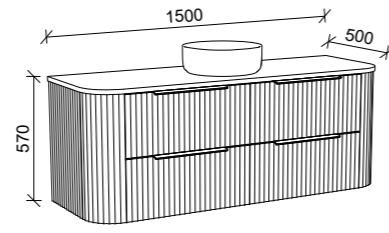

SOCOIA 1500mm CENTRE BOWL

Wall Hung

CABINET WITH	SKU	RRP
20mm SilkSurface Top with White Gloss Above Counter Ceramic Basin	SOC-V-1500-C-SSA-W	$5,081
No Top	SOC-VCO-1500-C-X-W	$4,338