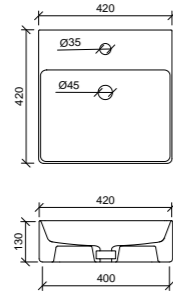

Iconic 420 White

With overflow and tap landing. 32mm waste.

WG ICN-BS-420-WG-S | $246