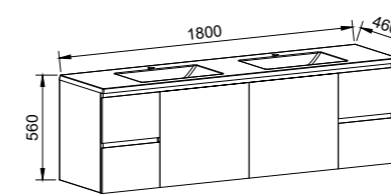

Carlo

GOLD INCLUSIONS

CARLO 1800mm DOUBLE BOWL

Wall Hung

CABINET WITH	SKU	RRP
Regal Mineral Composite Top	CAR-V-1800-D-REG-W	\$4,412
Stadium Mineral Composite Top	CAR-V-1800-D-STD-W	\$4,412
Grand Mineral Composite Top	CAR-V-1800-D-GND-W	\$4,864
20mm SilkSurface Top with White Gloss Above Counter Ceramic Basins	CAR-V-1800-D-SSA-W	\$4,832
20mm SilkSurface Top with White Gloss Under Counter Ceramic Basins	CAR-V-1800-D-SSU-W	\$4,832
No Top	CAR-VCO-1800-D-X-W	\$2,448