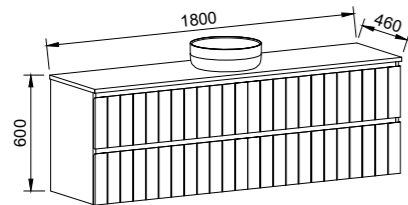

HENLEY 1800mm CENTRE BOWL

Wall Hung

CABINET WITH	SKU	RRP
20mm SilkSurface Top with White Gloss Above Counter Ceramic Basin	HEN-V-1800-C-SSA-W	$5,186
20mm SilkSurface Top with White Gloss Under Counter Ceramic Basin	HEN-V-1800-C-SSU-W	$5,186
No Top	HEN-VCO-1800-C-X-W	$3,328