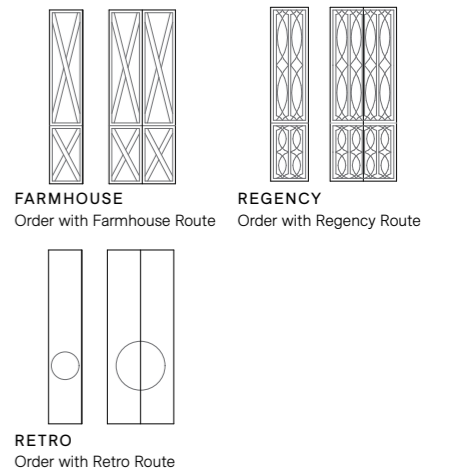

SUTHERLAND HOUSE 400mm x 450mm BY SHAYNNA BLAZE

Wall Hung		On Legs	
			
SKU	RRP	SKU	RRP
SHC-TB-400-W-G	\$2,146	SHC-TB-400-L-G	\$2,313

SUTHERLAND HOUSE 800mm x 450mm BY SHAYNNA BLAZE

Wall Hung		On Legs	
			
SKU	RRP	SKU	RRP
SHC-TB-800-W-G	\$2,599	SHC-TB-800-L-G	\$2,767