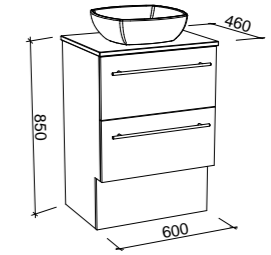

CABINET WITH	SKU	RRP
Regal Mineral Composite Top	OXB-V-600-C-REG-F	$2,262
Stadium Mineral Composite Top	OXB-V-600-C-STD-F	$2,262
Alpha Ceramic Top	OXB-V-600-C-APH-F	$2,262
20mm SilkSurface Top with White Gloss Above Counter Ceramic Basin	OXB-V-600-C-SSA-F	$2,678
20mm SilkSurface Top with White Gloss Under Counter Ceramic Basin	OXB-V-600-C-SSU-F	$2,678
No Top	OXB-VCO-600-C-X-F	$1,699