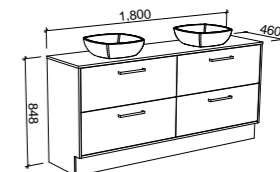

CABINET WITH	SKU	RRP
18mm Laminate Top with White Gloss Ceramic Above Counter Basins	DEL-V-1800-D-LMA-F	$4,070
No Top	DEL-VCO-1800-D-X-F	$2,791