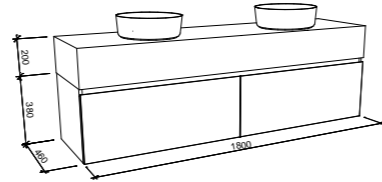

KINGSLEY 1800mm DOUBLE BOWL

Wall Hung

CABINET WITH	SKU	RRP
Regal Mineral Composite Top	KIN-V-1800-D-REG-W	$3,594
Stadium Mineral Composite Top	KIN-V-1800-D-STD-W	$3,594
20mm SilkSurface Top with Above Counter White Gloss Ceramic Basins	KIN-V-1800-D-SSA-W	$3,941
20mm SilkSurface Top with Under Counter White Gloss Ceramic Basins	KIN-V-1800-D-SSU-W	$4,566
60mm SilkSurface Freedom Top with Above Counter White Gloss Ceramic Basins	KIN-V-1800-D-FRA-W	$4,490
60mm SilkSurface Freedom Top with Under Counter White Gloss Ceramic Basins	KIN-V-1800-D-FRU-W	$5,037
200mm SilkSurface Box Top with Above Counter White Gloss Ceramic Basins	KIN-V-1800-D-BXA-W	$5,111
200mm SilkSurface Box Top with Under Counter White Gloss Ceramic Basins	KIN-V-1800-D-BXU-W	$5,111
No Top	KIN-VCO-1800-D-X-W	$1,646

NOTE: Cabinet height will be 380mm on the Kingsley, regardless of top option.