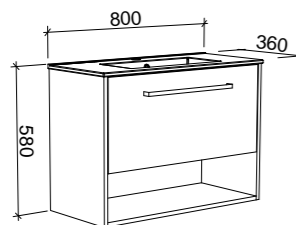

KARLIE 800mm

Wall Hung

CABINET WITH	SKU	RRP
Urban Ceramic Top	KAR-V-800-C-URB-W	$2,092
No Top	KAR-VCO-800-C-X-W	$1,463

Floor Standing