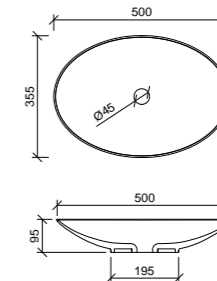

Feather

32mm waste

White Gloss/Matte
WG FEA-BS-500-WG-S | $246
WM FEA-BS-500-WM-U | $407

Black Matte
BKM FEA-BS-500-BKM-U | $407