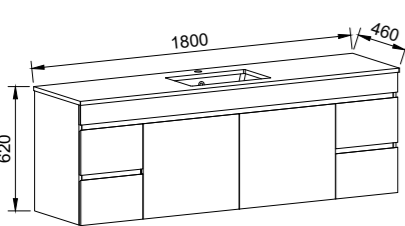

BARGO 1800mm CENTRE BOWL

Wall Hung

CABINET WITH	SKU	RRP
Regal Mineral Composite Top	BAR-V-1800-C-REG-W	$4,220
Grand Mineral Composite Top	BAR-V-1800-C-GND-W	$4,610
20mm SilkSurface Top with White Gloss Above Counter Ceramic Basin	BAR-V-1800-C-SSA-W	$4,612
20mm SilkSurface Top with White Gloss Under Counter Ceramic Basin	BAR-V-1800-C-SSU-W	$4,612
No Top	BAR-VCO-1800-C-X-W	$2,518