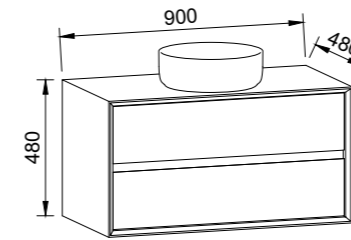

EMBRACE 900mm

Wall Hung

CABINET WITH	SKU	RRP
20mm SilkSurface Top with White Gloss Above Counter Ceramic Basin	EMB-V-900-C-SSA-W	$4,975