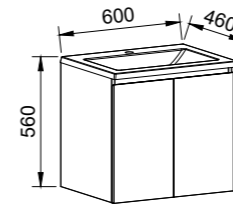

CARLO 600mm

Wall Hung