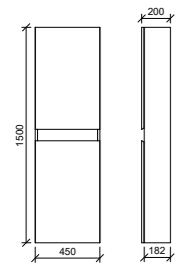

York Tallboy

Slimline design, offering practical storage without taking up much space.

Inclusions: Gold or Platinum (with Luxe Graphite interior to match Platinum vanities)

Mounts: Wall hung

Cabinet Colours: Any woodgrain or painted finish (see pages 266 - 271)

Handles: Centre Fingerpull as standard, all other options available on request (see pages 252 - 257)

Routes: Flat panel as standard

01. York Tallboy YOR-TB-450-W-G $1,269
Cabinet Colour: Dark Grey Satin Handles: Fingerpull

02. York Tallboy YOR-TB-450-W-G $1,269
Cabinet Colour: Hog Bristle® Half Satin Handles: Fingerpull Upgrade: Sussex Route Cabinet Front ROU-OPT-SHAKER ADD $197 per door