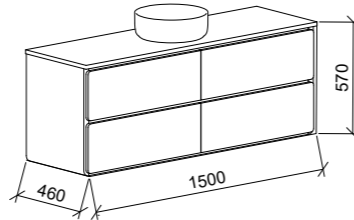

COLBY 1500mm CENTRE BOWL

Wall Hung

CABINET WITH	SKU	RRP
20mm SilkSurface Top with White Gloss Above Counter Ceramic Basin	COL-V-1500-C-SSA-W	$3,545
20mm SilkSurface Top with White Gloss Under Counter Ceramic Basin	COL-V-1500-C-SSU-W	$3,848
No Top	COL-VCO-1500-C-X-W	$2,760