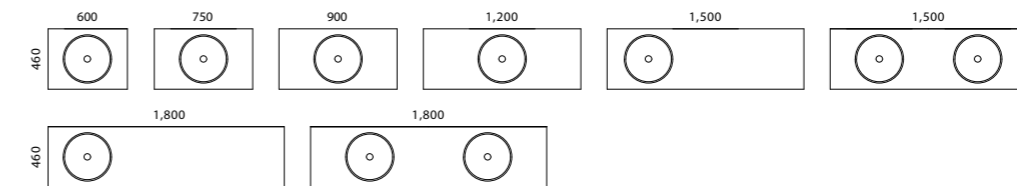

Inset fronts and a sleek 16mm surround define this all-drawer storage piece.

Mounts:	Wall hung, Floor standing
Tops:	20mm SilkSurface slab top with above counter basin/s (see page 238)
Cabinet Colours:	Any woodgrain (vertical grain as standard) or painted finish (see pages 266 - 271)
Handles:	All options excluding Fingerpull (see pages 252 - 257)
Routes:	Flat panel as standard