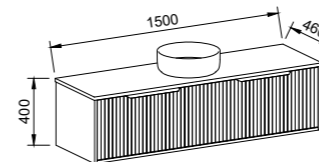

ELWOOD 1500mm CENTRE BOWL

Wall Hung