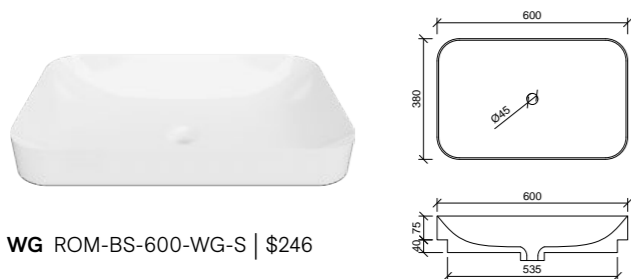

Rome Inset White

Offset or wall mounted tapware required. 32mm waste.

WG ROM-BS-600-WG-S | $246

If you are purchasing a vanity that includes a slab top and ceramic basin	SKU	RRP
Choose any White Gloss (WG) Ceramic basin		Included in Package Price
Upgrade to a White Matte, Black Matte or Coloured Ceramic basin, or Mineral Composite basin (per basin)	UPG-OPT-BASCOLOUR	$161
Upgrade to a Stainless Steel Basin (per basin)	UPG-OPT-STAINLESS	$395

Supplying your own counter basin? Reduce price by $130 per basin

NOTE: Wastes not included for Ceramic and Mineral Composite basins. Ceramic and Stainless Steel wastes available as separate purchase. White gloss ceramic basins (-S) included in package price. Mineral Composite, Stainless Steel, matte and coloured basins (-U) will incur an additional charge. While the colours in this brochure are to the highest standard in printing, it should only be used as an indication of actual product design. *Suitable for small space vanities.