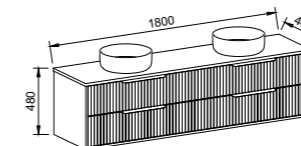

EMMETT 1800mm DOUBLE BOWL

Wall Hung

CABINET WITH	SKU	RRP
20mm SilkSurface Top with White Gloss Above Counter Ceramic Basins	EMM-V-1800-D-SSA-W	$5,138
No Top	EMM-VCO-1800-D-X-W	$3,541

Floor Standing