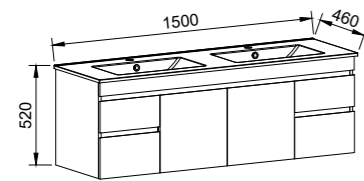

INDIANA 1500mm DOUBLE BOWL

Wall Hung

CABINET WITH	SKU	RRP
Alpha Ceramic Top	IND-V-1500-D-APH-W	\$3,860
No Top	IND-VCO-1500-D-X-W	\$2,155

Kansas

GOLD INCLUSIONS

KANSAS 600mm

Wall Hung

CABINET WITH	SKU	RRP
Alpha Ceramic Top	KAN-V-600-C-APH-W	\$1,766
Regal Mineral Composite Top	KAN-V-600-C-REG-W	\$1,766
20mm SilkSurface Top with White Gloss Above Counter Ceramic Basin	KAN-V-600-C-SSA-W	\$2,147
20mm SilkSurface Top with White Gloss Under Counter Ceramic Basin	KAN-V-600-C-SSU-W	\$2,147
No Top	KAN-VCO-600-C-X-W	\$1,175