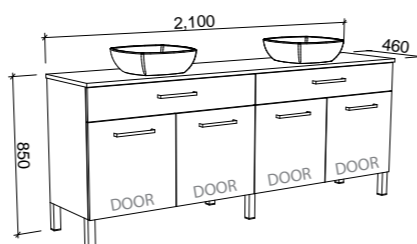

CABINET WITH	SKU	RRP
20mm SilkSurface Top with White Gloss Above Counter Ceramic Basins	TAY-V-2100-D-SSA-L	$5,170
No Top	TAY-VCO-2100-D-X-L	$2,612

Theo

SILVER INCLUSIONS