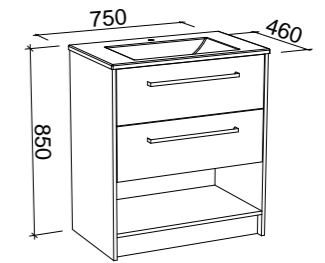

CABINET WITH	SKU	RRP
Alpha Ceramic Top	KAN-V-750-C-APH-F	$2,320
Regal Mineral Composite Top	KAN-V-750-C-REG-F	$2,320
Haven Matte Dolomite Top	KAN-V-750-C-HVN-F	$2,320
20mm SilkSurface Top with White Gloss Above Counter Ceramic Basin	KAN-V-750-C-SSA-F	$2,749
20mm SilkSurface Top with White Gloss Under Counter Ceramic Basin	KAN-V-750-C-SSU-F	$2,749
No Top	KAN-VCO-750-C-X-F	$1,734

Floor Standing