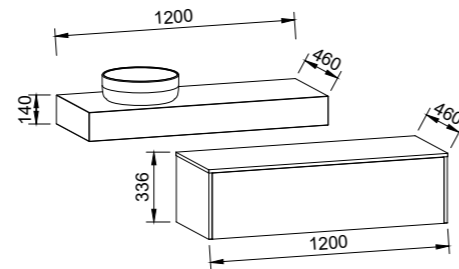

MILAN 1200mm OFFSET BOWL

Wall Hung

CABINET WITH	SKU	RRP
Complete Unit Left-hand Offset Including White Gloss Ceramic Above Counter Basin, Laminate Slab Top and Cabinet	MIL-V-1200-L-LMA-W	$4,023
Complete Unit Left-hand Offset Including White Gloss Ceramic Above Counter Basin, SilkSurface Top and Cabinet	MIL-V-1200-L-BAA-W	$4,647
Wall Hung Cabinet Only Left-hand Offset	MIL-VCO-1200-L-X-W	$2,087
Laminated Slab Top and Basin Only 1200 x 460 x 140 with mounting brackets Left-hand Offset Incl. White Gloss Ceramic Above Counter Basin	LMA-ST-1200-140-460-L	$2,137
SilkSurface Top and Basin Only 1200 x 460 x 140 with mounting brackets Left-hand Offset Incl. White Gloss Ceramic Above Counter Basin	BAA-ST-1200-140-460-L	$2,682

NOTE: Right-hand offset also available. Order by replacing -L- with -R- in the relevant SKU.

NOTE: Bailey tops are SilkSurface tops exclusive to Milan vanities.