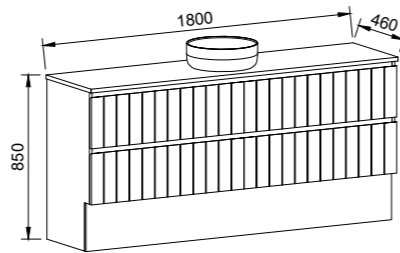

CABINET WITH	SKU	RRP
20mm SilkSurface Top with White Gloss Above Counter Ceramic Basin	HEN-V-1800-C-SSA-F	$5,472
20mm SilkSurface Top with White Gloss Under Counter Ceramic Basin	HEN-V-1800-C-SSU-F	$5,472
No Top	HEN-VCO-1800-C-X-F	$3,616

Floor Standing