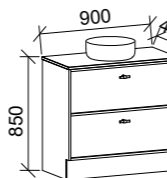

CABINET WITH	SKU	RRP
20mm SilkSurface Top with White Gloss Above Counter Ceramic Basin	TAR-V-900-C-SSA-F	$3,115
No Top	TAR-VCO-900-C-X-F	$1,731