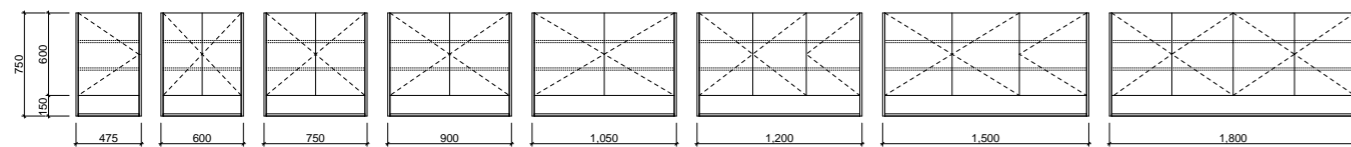

Sanremo Shaving Cabinet

Hidden storage meets an open shelf for a balanced, functional design.

Cabinet Colours: Any woodgrain or painted finish

- Upgrade to Platinum option with Luxe Graphite interior and glass internal shelves to match Platinum vanities
- Semi or fully recessed option available as standard

All cabinets 166mm deep. Back panel of shelf will match cabinet colour unless specified otherwise.

01. Sanremo Shaving Cabinet 1500mm SAN-SC-1500-3-G $1,574

Cabinet Colour: Planked Urban Oak

02. Sanremo Shaving Cabinet 1200mm SAN-SC-1200-3-G $1,439

Cabinet Colour: New Penny Satin *Upgrade:* Under Shaving Cabinet Lighting LED-L-UNDERCAB-S-R ADD $436

03. Sanremo Shaving Cabinet 900mm SAN-SC-900-D-G $1,184

Cabinet Colour: Light Pistachio Satin

Sutherland House Shaving Cabinet

An elegant framed piece, detailed with radiused corners and an internal oak interior trim.

Cabinet Colours: Any painted finish

- Semi recessed option available upon request