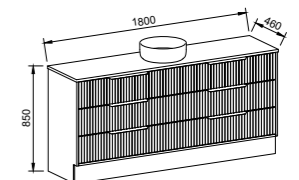

CABINET WITH	SKU	RRP
20mm SilkSurface Top with White Gloss Above Counter Ceramic Basin	EMM-V-1800-C-SSA-F	$6,335
No Top	EMM-VCO-1800-C-X-F	$4,916

Floor Standing