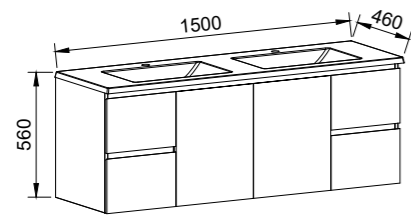

Carlo

GOLD INCLUSIONS

CARLO 1500mm DOUBLE BOWL

Wall Hung

CABINET WITH	SKU	RRP
Regal Mineral Composite Top	CAR-V-1500-D-REG-W	\$3,860
Stadium Mineral Composite Top	CAR-V-1500-D-STD-W	\$3,860
Alpha Ceramic Top	CAR-V-1500-D-APH-W	\$3,993
Haven Matte Dolomite Top	CAR-V-1500-D-HVN-W	\$3,860
Grand Mineral Composite Top	CAR-V-1500-D-GND-W	\$4,237
20mm SilkSurface Top with White Gloss Above Counter Ceramic Basins	CAR-V-1500-D-SSA-W	\$4,554
20mm SilkSurface Top with White Gloss Under Counter Ceramic Basins	CAR-V-1500-D-SSU-W	\$4,554
No Top	CAR-VCO-1500-D-X-W	\$2,289