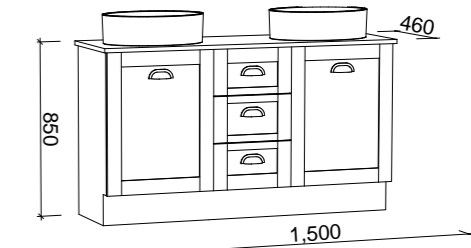

CABINET WITH	SKU	RRP
Alpha Ceramic Top	VIC-V-1500-D-APH-F	$4,364
20mm SilkSurface Top with White Gloss Above Counter Ceramic Basins	VIC-V-1500-D-SSA-F	$4,487
20mm SilkSurface Top with White Gloss Under Counter Ceramic Basins	VIC-V-1500-D-SSU-F	$4,487
60mm SilkSurface Freedom Top with White Gloss Above Counter Ceramic Basins	VIC-V-1500-D-FRA-F	$4,982
60mm SilkSurface Freedom Top with White Gloss Under Counter Ceramic Basins	VIC-V-1500-D-FRU-F	$4,982
No Top	VIC-VCO-1500-D-X-F	$3,347

NOTE: Victoria route standard unless specified otherwise.