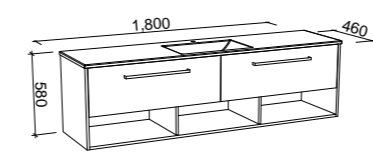

KANSAS 1800mm CENTRE BOWL

Wall Hung

CABINET WITH	SKU	RRP
Regal Mineral Composite Top	KAN-V-1800-C-REG-W	$4,197
20mm SilkSurface Top with White Gloss Above Counter Ceramic Basin	KAN-V-1800-C-SSA-W	$4,591
20mm SilkSurface Top with White Gloss Under Counter Ceramic Basin	KAN-V-1800-C-SSU-W	$4,591
No Top	KAN-VCO-1800-C-X-W	$2,582