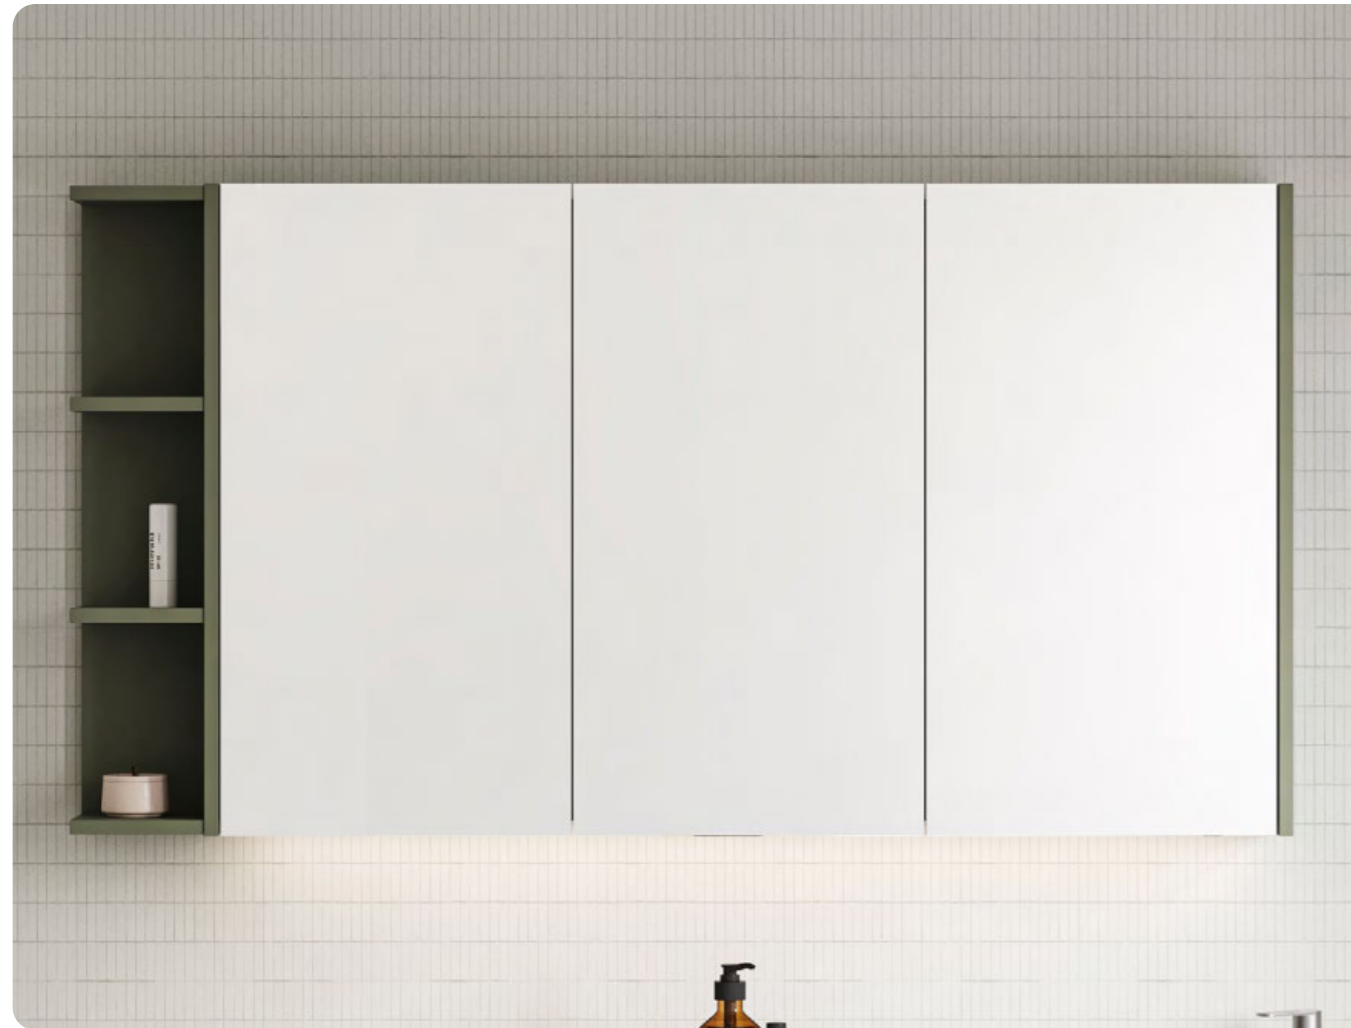

New York Shaving Cabinet

Featuring display shelves at one end, this piece embodies refinement.

Cabinet Colours: Any woodgrain or painted finish

- Upgrade to Platinum option with Luxe Graphite interior and glass internal shelves to match Platinum vanities
- Semi-recessed option available upon request (additional charges apply)

All cabinets 166mm deep. Usable as left- or right-hand shelves.

New York Shaving Cabinet 1350mm NEW-SC-1350-R-G $1,518
Cabinet Colour: Olive Satin Upgrade: Under Shaving Cabinet Lighting LED-L-UNDERCAB-S-R ADD $436

Pure Bliss Shaving Cabinet

Practical storage paired with a curved mirror and an open shelf.

Cabinet Colours: Any woodgrain or painted finish

- Upgrade to Platinum option with Luxe Graphite interior and glass internal shelves to match Platinum vanities
- Semi or fully recessed option available as standard