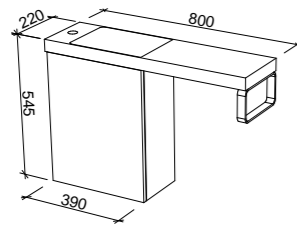

OSCAR 800mm TOP / 390mm CABINET

Wall Hung