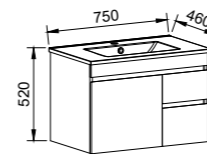

INDIANA 750mm

Wall Hung

CABINET WITH	SKU	RRP
Alpha Ceramic Top	IND-V-750-C-APH-W	$1,176
No Top	IND-VCO-750-C-X-W	$993