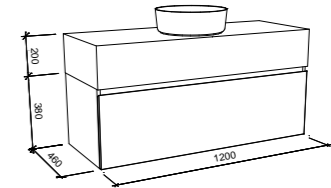

KINGSLEY 1200mm

Wall Hung

CABINET WITH	SKU	RRP
Alpha Ceramic Top	KIN-V-1200-C-APH-W	$1,944
Regal Mineral Composite Top	KIN-V-1200-C-REG-W	$1,944
Stadium Mineral Composite Top	KIN-V-1200-C-STD-W	$1,944
Haven Matte Dolomite Top	KIN-V-1200-C-HVN-W	$1,944
20mm SilkSurface Top with Above Counter White Gloss Ceramic Basin	KIN-V-1200-C-SSA-W	$2,624
20mm SilkSurface Top with Under Counter White Gloss Ceramic Basin	KIN-V-1200-C-SSU-W	$2,937
60mm SilkSurface Freedom Top with Above Counter White Gloss Ceramic Basin	KIN-V-1200-C-FRA-W	$2,883
60mm SilkSurface Freedom Top with Under Counter White Gloss Ceramic Basin	KIN-V-1200-C-FRU-W	$3,156
200mm SilkSurface Box Top with Above Counter White Gloss Ceramic Basin	KIN-V-1200-C-BXA-W	$4,001
200mm SilkSurface Box Top with Under Counter White Gloss Ceramic Basin	KIN-V-1200-C-BXU-W	$4,001
No Top	KIN-VCO-1200-C-X-W	$1,137