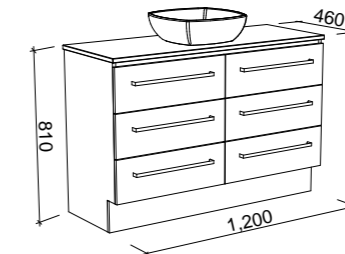

CABINET WITH	SKU	RRP
20mm SilkSurface Top with White Gloss Above Counter Ceramic Basin	ASH-V-1200-C-SSA-F	$4,913
No Top	ASH-VCO-1200-C-X-F	$2,971

On Legs