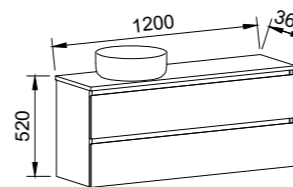

BILLIE 1200mm OFFSET BOWL

Wall Hung