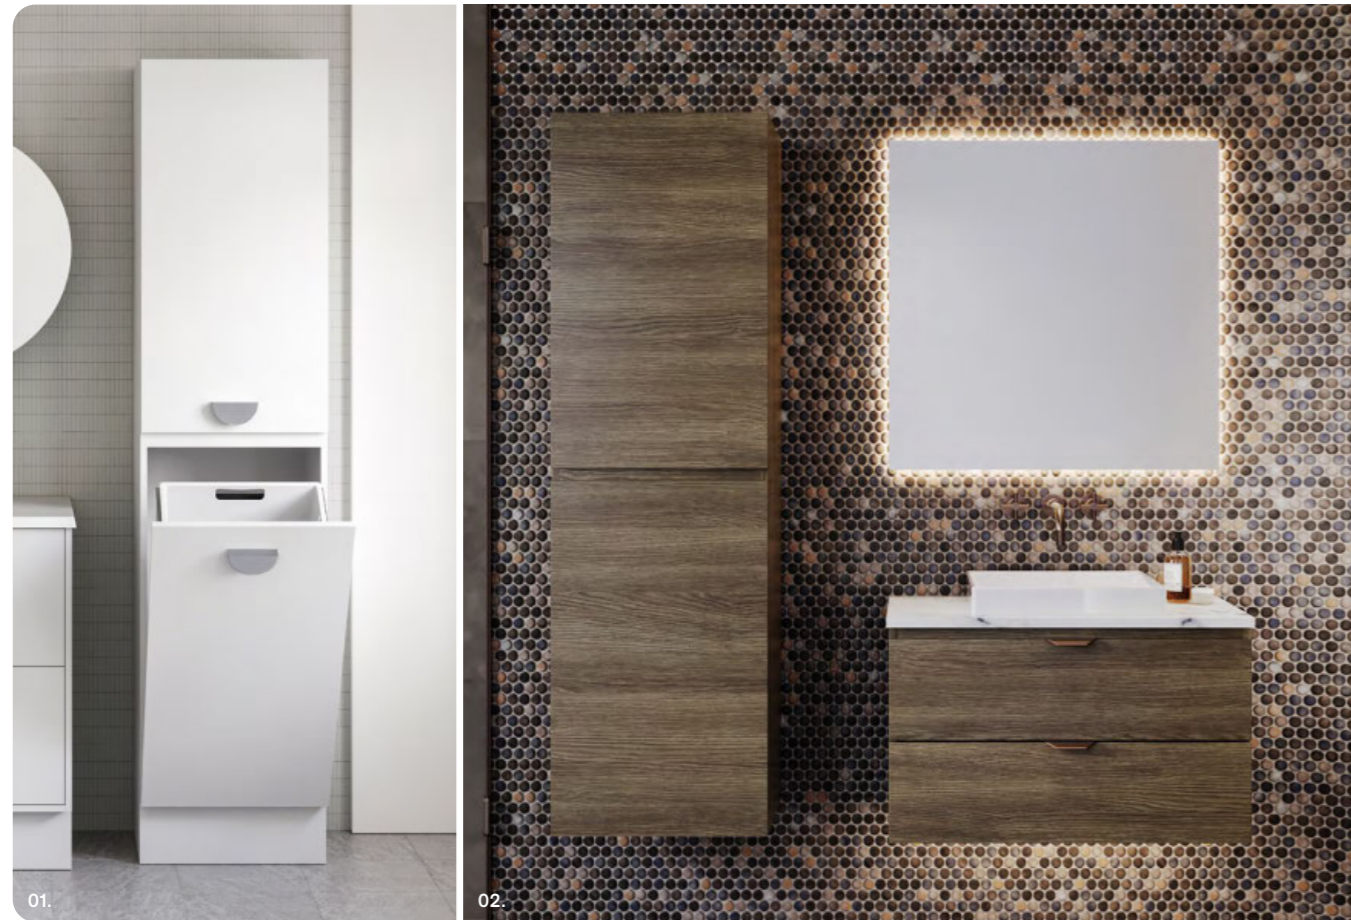

Inclusions:	Gold or Platinum (with Luxe Graphite interior to match Platinum vanities)
Mounts:	Wall hung
Cabinet Colours:	Any painted finish for door edge. Any woodgrain or painted finish for cabinet (see pages 266 - 271)
Handles:	Fingerpull (see pages 252 - 257)
Routes:	Mirrored door as standard

Mounts: Wall hung, Floor standing, On legs

Cabinet Colours: Any woodgrain or painted finish (see pages 266 - 271)

Handles: All options including Fingerpull (see pages 252 - 257)

Routes: Flat panel as standard