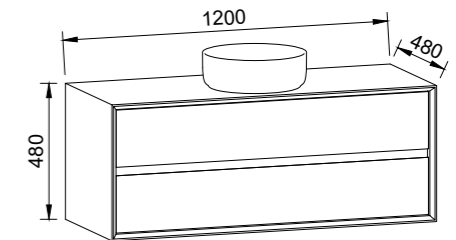

EMBRACE 900mm

Wall Hung

CABINET WITH	SKU	RRP
20mm SilkSurface Top with White Gloss Above Counter Ceramic Basin	EMB-V-900-C-SSA-W	\$4,975

EMBRACE 1200mm

Wall Hung

CABINET WITH	SKU	RRP
20mm SilkSurface Top with White Gloss Above Counter Ceramic Basin	EMB-V-1200-C-SSA-W	\$5,249