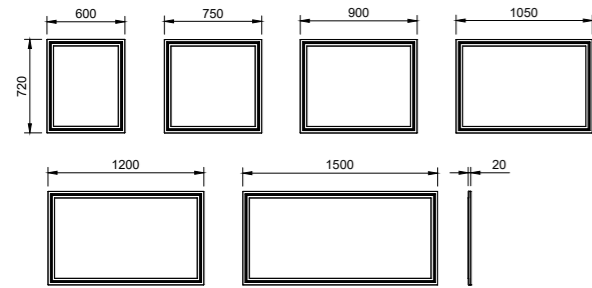

Miami Classic Mirror

A traditional piece distinguished by its routed rectangular frame.

Mount: Easy split batten mounting system

Colours: Any painted finish

Miami Classic Mirror 1200mm MIAC-M-1200-720 $989
Colour: Grey Beige Satin

Portland Mirror

Circular silhouette with a refined frame, offering subtle sophistication and versatility.

Mount: Easy split batten mounting system

Colours: Any painted finish