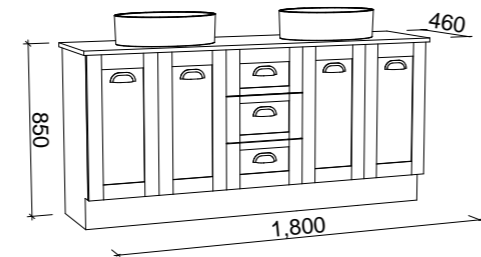

CABINET WITH	SKU	RRP
20mm SilkSurface Top with White Gloss Above Counter Ceramic Basins	VIC-V-1800-D-SSA-F	$4,696
20mm SilkSurface Top with White Gloss Under Counter Ceramic Basins	VIC-V-1800-D-SSU-F	$4,696
60mm SilkSurface Freedom Top with White Gloss Above Counter Ceramic Basins	VIC-V-1800-D-FRA-F	$5,245
60mm SilkSurface Freedom Top with White Gloss Under Counter Ceramic Basins	VIC-V-1800-D-FRU-F	$5,245
No Top	VIC-VCO-1800-D-X-F	$4,279

NOTE: Victoria route standard unless specified otherwise.

Windsor

GOLD INCLUSIONS