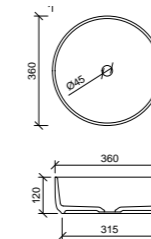

SLAB TOP UPGRADES

If you're purchasing a vanity that includes a slab top and basin			
	SKU	RRP	
Choose any White Gloss (WG) Ceramic basin		No Cost	
Upgrade to a White Matte, Black Matte or Coloured Ceramic Basin, or Mineral Composite Basin (per basin)	UPG-OPT-BASCOLOUR	$161	
Upgrade to a Stainless Steel Basin (per basin)	UPG-OPT-STAINLESS	$395	
Supplying your own counter basin? Reduce price by $130 per basin. NOTE: Basin specifications are required for cutouts			
Cutouts in Slab Tops			
	SKU	RRP	
Cutout to suit Under Counter basins (per basin) NOTE: Laminated tops not available for Under Counter basins	ST-OPT-UMCHARGE	$317	

NOTE: Slab top offsets available upon request.

DID YOU KNOW?
You can purchase a basin on its own
(See pages 241 - 249 for part numbers)

Ceramic Under Counter Basins

Allure Under Counter

32mm waste, no overflow. Only available with SilkSurface slab top. Offset or wall mounted tapware required.

NOTE: Cannot be purchased on their own.