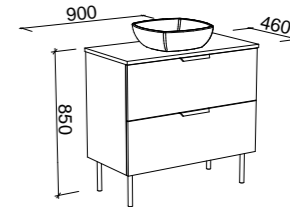

CABINET WITH	SKU	RRP
20mm SilkSurface Top with White Gloss Above Counter Ceramic Basin	SHC-V-900-C-SSA-L	$3,880
20mm SilkSurface Top with White Gloss Under Counter Ceramic Basin	SHC-V-900-C-SSU-L	$3,880
No Top	SHC-VCO-900-C-X-L	$2,712