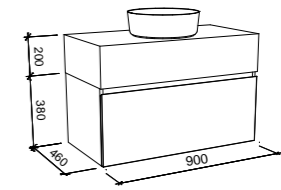

KINGSLEY 900mm

Wall Hung

CABINET WITH	SKU	RRP
Alpha Ceramic Top	KIN-V-900-C-APH-W	$1,498
Regal Mineral Composite Top	KIN-V-900-C-REG-W	$1,498
Stadium Mineral Composite Top	KIN-V-900-C-STD-W	$1,498
Haven Matte Dolomite Top	KIN-V-900-C-HVN-W	$1,498
20mm SilkSurface Top with Above Counter White Gloss Ceramic Basin	KIN-V-900-C-SSA-W	$2,304
20mm SilkSurface Top with Under Counter White Gloss Ceramic Basin	KIN-V-900-C-SSU-W	$2,618
60mm SilkSurface Freedom Top with Above Counter White Gloss Ceramic Basin	KIN-V-900-C-FRA-W	$2,547
60mm SilkSurface Freedom Top with Under Counter White Gloss Ceramic Basin	KIN-V-900-C-FRU-W	$2,802
200mm SilkSurface Box Top with Above Counter White Gloss Ceramic Basin	KIN-V-900-C-BXA-W	$2,914
200mm SilkSurface Box Top with Under Counter White Gloss Ceramic Basin	KIN-V-900-C-BXU-W	$2,914
No Top	KIN-VCO-900-C-X-W	$898