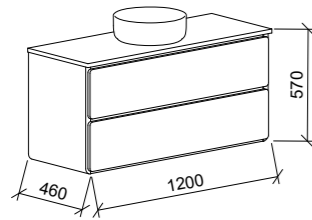

COLBY 1200mm

Wall Hung

CABINET WITH	SKU	RRP
20mm SilkSurface Top with White Gloss Above Counter Ceramic Basin	COL-V-1200-C-SSA-W	$2,686
20mm SilkSurface Top with White Gloss Under Counter Ceramic Basin	COL-V-1200-C-SSU-W	$2,988
No Top	COL-VCO-1200-C-X-W	$1,842