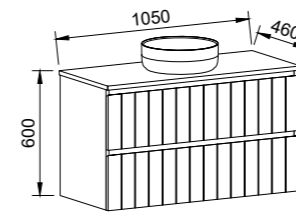

NOTE: See page 228 for route options. Vertical route standard on the Henley unless specified otherwise.

Henley

GOLD INCLUSIONS

HENLEY 1050mm

Wall Hung

CABINET WITH	SKU	RRP
20mm SilkSurface Top with White Gloss Above Counter Ceramic Basin	HEN-V-1050-C-SSA-W	\$3,561
20mm SilkSurface Top with White Gloss Under Counter Ceramic Basin	HEN-V-1050-C-SSU-W	\$3,561
No Top	HEN-VCO-1050-C-X-W	\$2,344