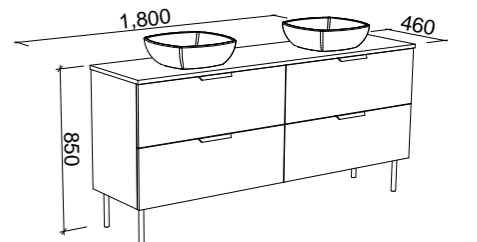

CABINET WITH	SKU	RRP
20mm SilkSurface Top with White Gloss Above Counter Ceramic Basins	SHC-V-1800-D-SSA-L	$6,315
20mm SilkSurface Top with White Gloss Under Counter Ceramic Basins	SHC-V-1800-D-SSU-L	$6,315
No Top	SHC-VCO-1800-D-X-L	$4,064

NOTE: Please specify route style when ordering.