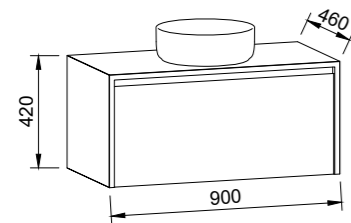

AINSWORTH 900mm

Wall Hung

CABINET WITH	SKU	RRP
20mm SilkSurface Top with White Gloss Above Counter Ceramic Basin	AIN-V-900-C-SSA-W	$3,687
20mm SilkSurface Top with White Gloss Under Counter Ceramic Basin	AIN-V-900-C-SSU-W	$3,687

NOTE: Left and right-hand offsets also available.
Order by replacing -C- with -L- or -R- in the relevant SKU.