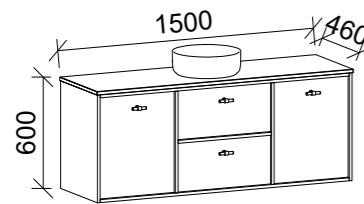

TAKANO 1500mm CENTRE BOWL

Wall Hung