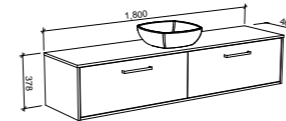

DELAWARE 1800mm CENTRE BOWL

Wall Hung

CABINET WITH	SKU	RRP
18mm Laminate Top with White Gloss Ceramic Above Counter Basin	DEL-V-1800-C-LMA-W	$2,990
No Top	DEL-VCO-1800-C-X-W	$1,956

Floor Standing