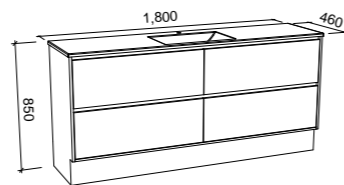

CABINET WITH	SKU	RRP
Regal Mineral Composite Top	GRA-V-1800-C-REG-F	$4,663
20mm SilkSurface Top with White Gloss Above Counter Ceramic Basin	GRA-V-1800-C-SSA-F	$5,044
20mm SilkSurface Top with White Gloss Under Counter Ceramic Basin	GRA-V-1800-C-SSU-F	$5,044
No Top	GRA-VCO-1800-C-X-F	$3,060

Grange

GOLD INCLUSIONS