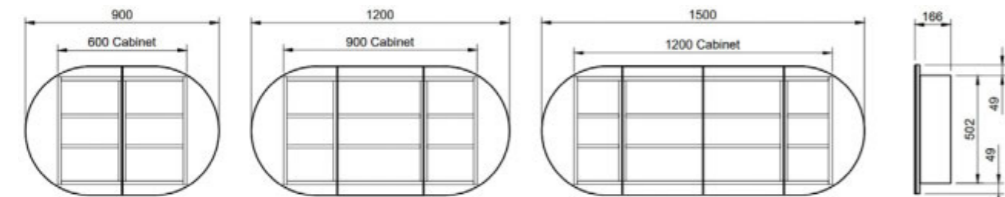

Ballad Shaving Cabinet

Curved ends form a stylish, contemporary statement.

Cabinet Colours: Any woodgrain or painted finish

- Upgrade to Platinum option with Luxe Graphite interior and glass internal shelves to match Platinum vanities
- Semi-recessed option available upon request
- Panoramic hinging