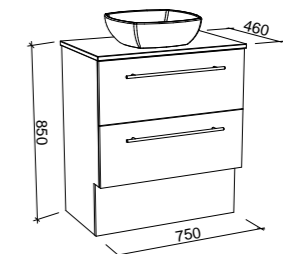

CABINET WITH	SKU	RRP
Regal Mineral Composite Top	OXB-V-750-C-REG-F	$2,337
Stadium Mineral Composite Top	OXB-V-750-C-STD-F	$2,337
Alpha Ceramic Top	OXB-V-750-C-APH-F	$2,337
20mm SilkSurface Top with White Gloss Above Counter Ceramic Basin	OXB-V-750-C-SSA-F	$2,810
20mm SilkSurface Top with White Gloss Under Counter Ceramic Basin	OXB-V-750-C-SSU-F	$2,810
No Top	OXB-VCO-750-C-X-F	$1,852