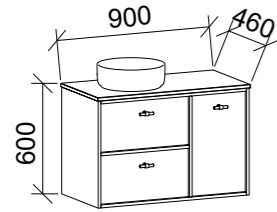

Takano

GOLD INCLUSIONS

TAKANO 900mm OFFSET BOWL

Wall Hung