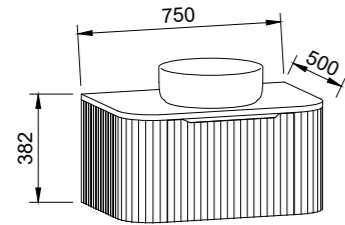

Santos

GOLD INCLUSIONS

SANTOS 750mm

Wall Hung

CABINET WITH	SKU	RRP
20mm SilkSurface Top with White Gloss Above Counter Ceramic Basin	SAN-V-750-C-SSA-W	$2,611
No Top	SAN-VCO-750-C-X-W	$2,108