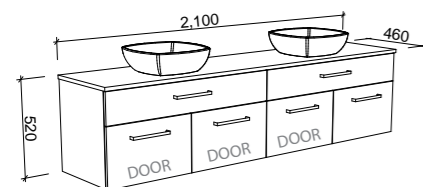

TAYLOR 2100mm DOUBLE BOWL

Wall Hung

CABINET WITH	SKU	RRP
20mm SilkSurface Top with White Gloss Above Counter Ceramic Basins	TAY-V-2100-D-SSA-W	\$4,493
No Top	TAY-VCO-2100-D-X-W	\$1,921

Floor Standing

CABINET WITH	SKU	RRP
20mm SilkSurface Top with White Gloss Above Counter Ceramic Basins	TAY-V-2100-D-SSA-F	\$4,991
No Top	TAY-VCO-2100-D-X-F	\$2,428