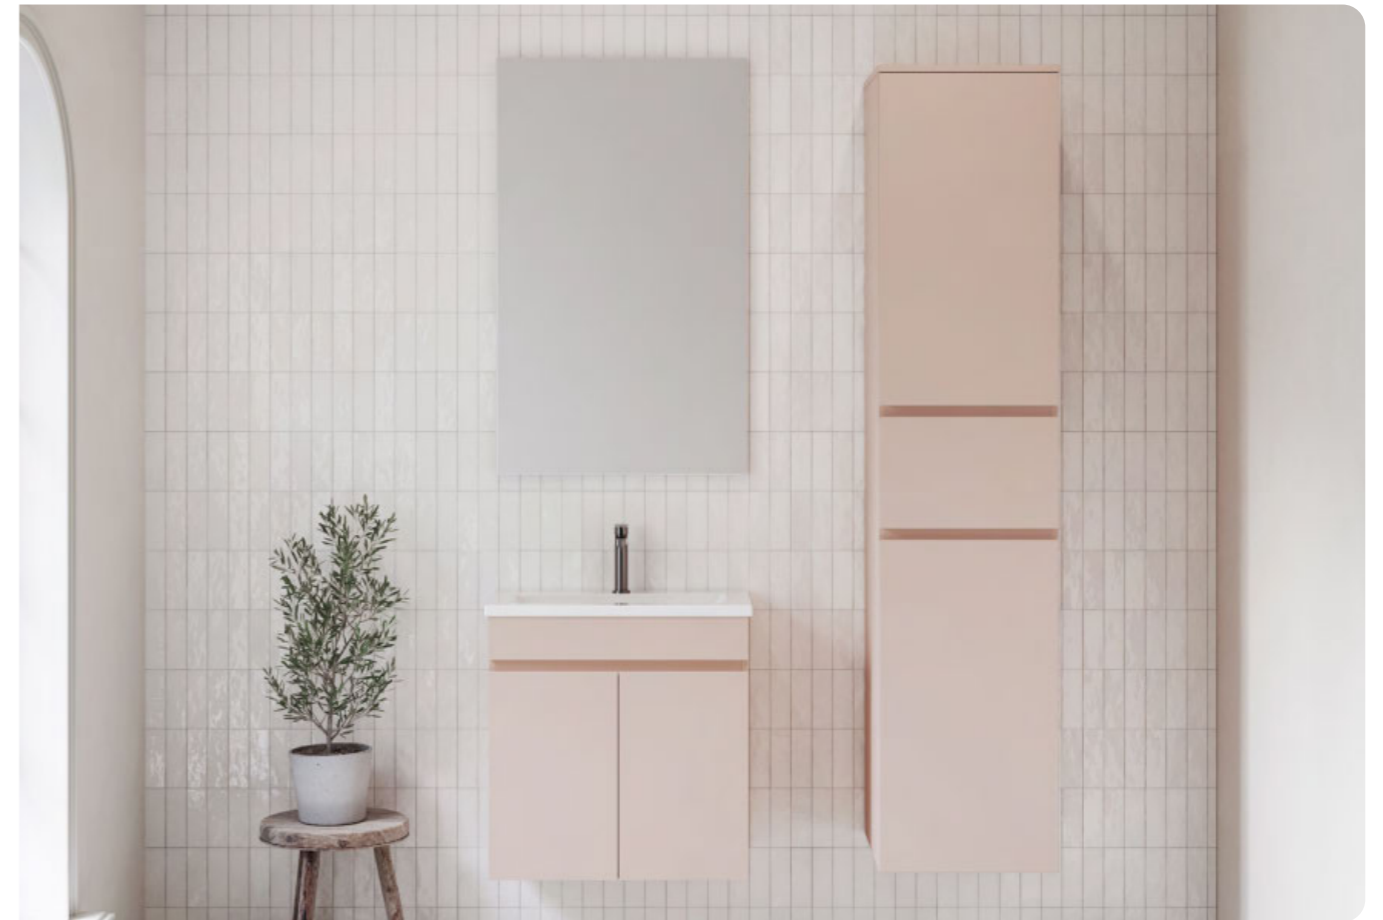

Fraser Tallboy FRS-TB-400-W-G $1,890
Cabinet Colour: Powder Pink Satin Handles: Fingerpull