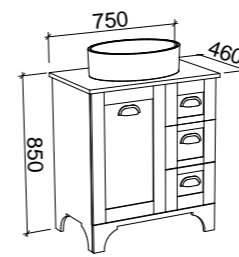

WINDSOR 750mm

Floor Standing

CABINET WITH	SKU	RRP
Alpha Ceramic Top	WIN-V-750-C-APH-F	$2,591
20mm SilkSurface Top with White Gloss Above Counter Ceramic Basin	WIN-V-750-C-SSA-F	$3,128
20mm SilkSurface Top with White Gloss Under Counter Ceramic Basin (2x doors only)	WINU-V-750-C-SSU-F	$3,128
60mm SilkSurface Freedom Top with White Gloss Above Counter Ceramic Basin	WIN-V-750-C-FRA-F	$3,320
60mm SilkSurface Freedom Top with White Gloss Under Counter Ceramic Basin	WIN-V-750-C-FRU-F	$3,320
No Top	WIN-VCO-750-C-X-F	$2,459