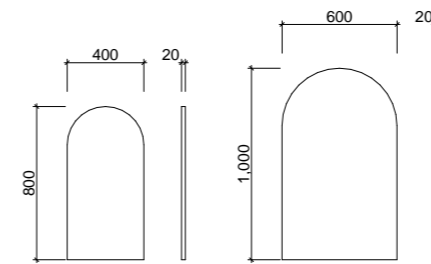

Church Mirror 600mm CHU-M-600-1000 $782
Colour: White Satin

California Mirror

Minimal square design, offering subtle, seamless style.

Mount: Easy split batten mounting system

Colours: Any woodgrain or painted finish. White satin edging unless specified otherwise.