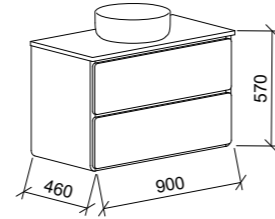

COLBY 900mm

Wall Hung

CABINET WITH	SKU	RRP
20mm SilkSurface Top with White Gloss Above Counter Ceramic Basin	COL-V-900-C-SSA-W	$2,339
20mm SilkSurface Top with White Gloss Under Counter Ceramic Basin	COL-V-900-C-SSU-W	$2,642
No Top	COL-VCO-900-C-X-W	$1,641