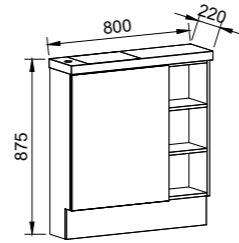

Floor Standing

CABINET WITH	SKU	RRP
Nano Dolomite Top Left-hand Offset	EAD-V-800-L-NAN-W	$1,002
No Top Left-hand Offset	EAD-VCO-800-L-X-W	$532

CABINET WITH	SKU	RRP
Nano Dolomite Top Left-hand Offset	EAD-V-800-L-NAN-F	$1,322
No Top Left-hand Offset	EAD-VCO-800-L-X-F	$809

NOTE: Side fingerpull standard on shelf side unless specified otherwise. Please specify shelf side. Right-hand offset also available. Order by replacing -L- with -R- in the relevant SKU.

Elwood

GOLD INCLUSIONS