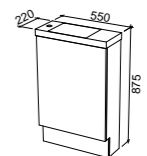

CABINET WITH	SKU	RRP
Nano Dolomite Top Left-hand Offset	OLL-V-550-L-NAN-F	$1,004
No Top Left-hand Offset	OLL-VCO-550-L-X-F	$558