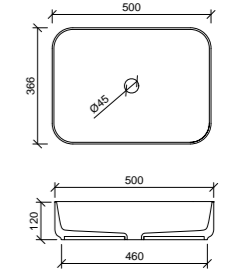

Enchant

32mm waste

White Gloss/Matte
WG ENC-BS-500-WG-S | $246
WM ENC-BS-500-WM-U | $407

Anthracite
ANT ENC-BS-500-GM-U | $407

Black Matte
BKM ENC-BS-500-BKM-U | $407