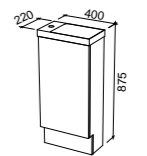

CABINET WITH	SKU	RRP
Nano Dolomite Top Left-hand Offset	OLL-V-400-L-NAN-F	$909
No Top Left-hand Offset	OLL-VCO-400-L-X-F	$488

Floor Standing