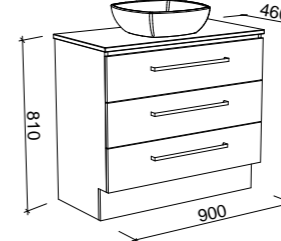

CABINET WITH	SKU	RRP
20mm SilkSurface Top with White Gloss Above Counter Ceramic Basin	ASH-V-900-C-SSA-F	$4,177
No Top	ASH-VCO-900-C-X-F	$2,599

On Legs