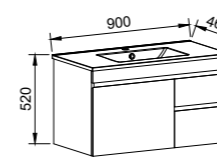

INDIANA 750mm

Wall Hung

CABINET WITH	SKU	RRP
Alpha Ceramic Top	IND-V-750-C-APH-W	\$1,176
No Top	IND-VCO-750-C-X-W	\$993

INDIANA 900mm

Wall Hung

CABINET WITH	SKU	RRP
Alpha Ceramic Top	IND-V-900-C-APH-W	\$1,352
No Top	IND-VCO-900-C-X-W	\$1,091