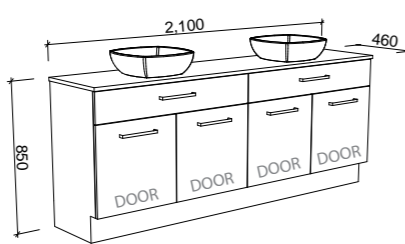

CABINET WITH	SKU	RRP
20mm SilkSurface Top with White Gloss Above Counter Ceramic Basins	TAY-V-2100-D-SSA-F	$4,991
No Top	TAY-VCO-2100-D-X-F	$2,428

On Legs