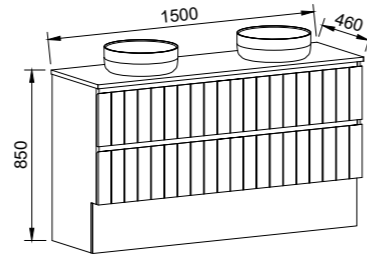

CABINET WITH	SKU	RRP
20mm SilkSurface Top with White Gloss Above Counter Ceramic Basins	HEN-V-1500-D-SSA-F	$5,764
20mm SilkSurface Top with White Gloss Under Counter Ceramic Basins	HEN-V-1500-D-SSU-F	$5,764
No Top	HEN-VCO-1500-D-X-F	$3,632

Floor Standing