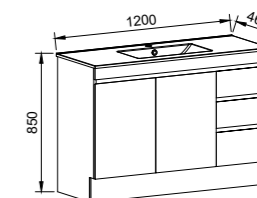

CABINET WITH	SKU	RRP
Alpha Ceramic Top	IND-V-1200-C-APH-F	$2,136
No Top	IND-VCO-1200-C-X-F	$1,742