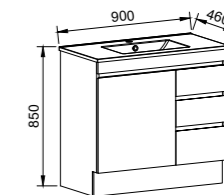

CABINET WITH	SKU	RRP
Alpha Ceramic Top	IND-V-900-C-APH-F	$1,672
No Top	IND-VCO-900-C-X-F	$1,422

Floor Standing