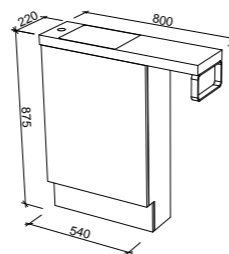

Floor Standing

CABINET WITH	SKU	RRP
Nano Top Left-hand Offset, Left-hand Tap Hole	OSC-V-8055-L-NAN-W	$1,129
No Top Left-hand Offset	OSC-VCO-550-L-X-W	$620

CABINET WITH	SKU	RRP
Nano Top Left-hand Offset, Left-hand Tap Hole	OSC-V-8055-L-NAN-F	$1,389
No Top Left-hand Offset	OSC-VCO-550-L-X-F	$878

NOTE: Side fingerpull standard unless specified otherwise. Please specify hinge side upon ordering. Right-hand offset also available. Order by replacing -L- with -R- in the relevant SKU.

NOTE: The rail on the Oscar is to be screwed to the wall, and siliconed to the top. Please refer to website for installation guide. The rail is only available in chrome.