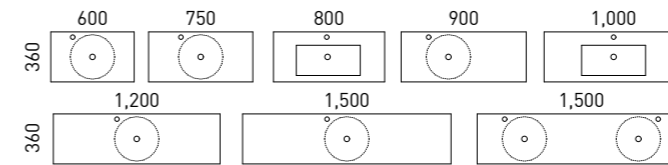

Karlie

GOLD INCLUSIONS

A slimline design featuring open shelving and convenient drawer storage.

Mounts:	Wall hung, Floor standing
Tops:	Urban, 20mm SilkSurface slab top with selected above or under counter basin/s (see page 238)
Cabinet Colours:	Any woodgrain or painted finish (see pages 266 - 271)
Handles:	All options including Fingerpull (see pages 252 - 257)
Routes:	Flat panel as standard