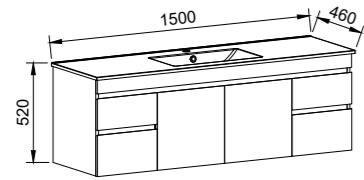

Indiana

SILVER INCLUSIONS

INDIANA 1500mm CENTRE BOWL

Wall Hung

CABINET WITH	SKU	RRP
Alpha Ceramic Top	IND-V-1500-C-APH-W	$3,687
No Top	IND-VCO-1500-C-X-W	$2,155