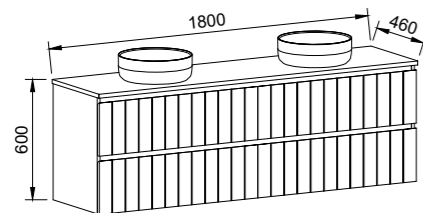

HENLEY 1800mm DOUBLE BOWL

Wall Hung

CABINET WITH	SKU	RRP
20mm SilkSurface Top with White Gloss Above Counter Ceramic Basins	HEN-V-1800-D-SSA-W	$5,676
20mm SilkSurface Top with White Gloss Under Counter Ceramic Basins	HEN-V-1800-D-SSU-W	$5,676
No Top	HEN-VCO-1800-D-X-W	$3,530

Floor Standing