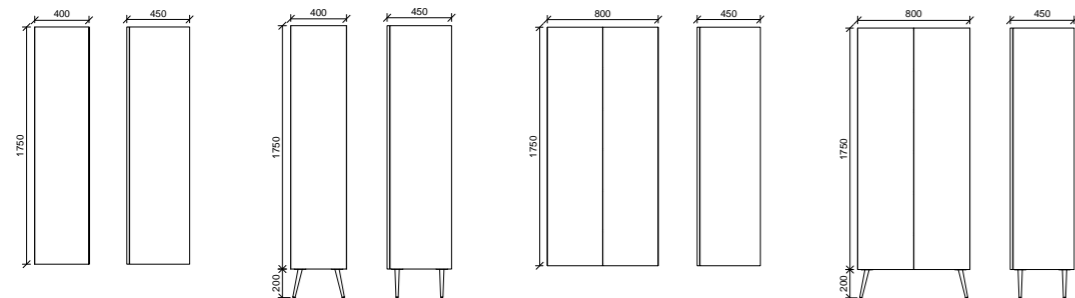

Sutherland House Tallboy BY SHAYNNA BLAZE

Intricately routed fronts with oak-trimmed interiors for a refined finish.

Inclusions:	Gold (white interior with oak trim)
Mounts:	Wall hung, On Legs
Cabinet Colours:	Any painted finish (see pages 266 - 267)
Handles:	All options excluding Fingerpull (see pages 252 - 257)
Routes:	Caprio, Deco, Farmhouse, Regency, Retro (see page 223)

01. Sutherland House Tallboy 400mm SHC-TB-400-W-G $2,146
Cabinet Colour: Navy Blue Satin *Route:* Farmhouse *Handles:* Push-to-Open *Upgrade:* Push-to-Open UPG-OPT-DOOR-PTO ADD $65 per door

02. Sutherland House Tallboy 400mm SHC-TB-400-L-G $2,313
Cabinet Colour: Light Pistachio Satin *Route:* Deco *Handles:* Chrome 215mm Lord *Legs:* Chrome Angled

Tennessee Mirror Tallboy

Full-length mirror with a streamlined design and discreet storage.

Inclusions:	Gold or Platinum (with Luxe Graphite interior to match Platinum vanities)
Mounts:	Wall hung
Cabinet Colours:	Any woodgrain or painted finish (see pages 266 - 271)
Handles:	Side Fingerpull
Routes:	Mirrored door as standard