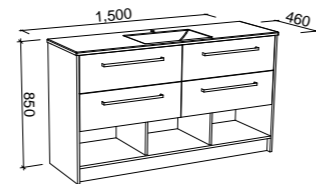

CABINET WITH	SKU	RRP
Alpha Ceramic Top	KAN-V-1500-C-APH-F	$5,136
Regal Mineral Composite Top	KAN-V-1500-C-REG-F	$4,635
Haven Matte Dolomite Top	KAN-V-1500-C-HVN-F	$4,635
20mm SilkSurface Top with White Gloss Above Counter Ceramic Basin	KAN-V-1500-C-SSA-F	$5,300
20mm SilkSurface Top with White Gloss Under Counter Ceramic Basin	KAN-V-1500-C-SSU-F	$5,300
No Top	KAN-VCO-1500-C-X-F	$3,441

Floor Standing