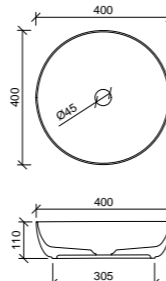

Chase White

Offset or wall mounted tapware required. 32mm waste.

WG CHA-BS-400-WG-S | $246
WM CHA-BS-400-WM-U | $407