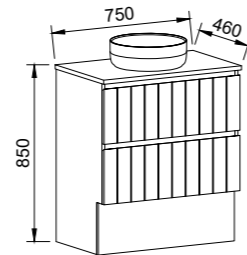

CABINET WITH	SKU	RRP
20mm SilkSurface Top with White Gloss Above Counter Ceramic Basin	HEN-V-750-C-SSA-F	$3,198
20mm SilkSurface Top with White Gloss Under Counter Ceramic Basin	HEN-V-750-C-SSU-F	$3,198
No Top	HEN-VCO-750-C-X-F	$2,235