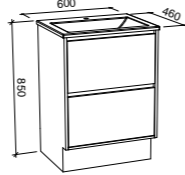

CABINET WITH	SKU	RRP
Alpha Ceramic Top	GRA-V-600-C-APH-W	$1,932
Regal Mineral Composite Top	GRA-V-600-C-REG-W	$1,932
20mm SilkSurface Top with White Gloss Above Counter Ceramic Basin	GRA-V-600-C-SSA-W	$2,303
20mm SilkSurface Top with White Gloss Under Counter Ceramic Basin	GRA-V-600-C-SSU-W	$2,303
No Top	GRA-VCO-600-C-X-W	$1,345

CABINET WITH	SKU	RRP
Alpha Ceramic Top	GRA-V-600-C-APH-F	$2,032
Regal Mineral Composite Top	GRA-V-600-C-REG-F	$2,032
20mm SilkSurface Top with White Gloss Above Counter Ceramic Basin	GRA-V-600-C-SSA-F	$2,402
20mm SilkSurface Top with White Gloss Under Counter Ceramic Basin	GRA-V-600-C-SSU-F	$2,402
No Top	GRA-VCO-600-C-X-F	$1,450