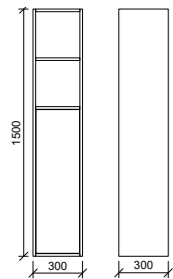

Hudson Duo Tallboy

Contemporary design featuring two open shelves and discreet door storage.

Inclusions:	Gold or Platinum (with Luxe Graphite interior to match Platinum vanities)
Mounts:	Wall hung
Cabinet Colours:	Any woodgrain or painted finish (see pages 266 - 271)
Handles:	Push-to-Open as standard, all other options (excluding Fingerpull) available on request (see pages 252 - 257)
Routes:	Flat panel as standard

Hudson Duo Tallboy HDD-TB-300-W-G $1,559
Cabinet Colour: Boston Oak Handle: Push-to-Open

Jazz Arch Mirror Tallboy

Full-length mirror with radiused edges, adding elegance while concealing practical storage.

Inclusions:	Gold or Platinum (with Luxe Graphite interior to match Platinum vanities)
Mounts:	Wall hung
Cabinet Colours:	Any painted finish for door edge. Any woodgrain or painted finish for cabinet (see pages 266 - 271)
Handles:	Fingerpull (see pages 252 - 257)
Routes:	Mirrored door as standard