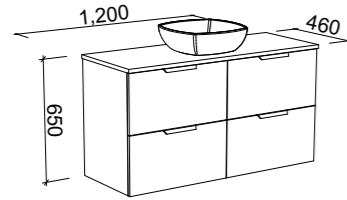

SUTHERLAND HOUSE 1200mm

Wall Hung

CABINET WITH	SKU	RRP
20mm SilkSurface Top with White Gloss Above Counter Ceramic Basin	SHC-V-1200-C-SSA-W	$4,193
20mm SilkSurface Top with White Gloss Under Counter Ceramic Basin	SHC-V-1200-C-SSU-W	$4,193
No Top	SHC-VCO-1200-C-X-W	$3,323

On Legs