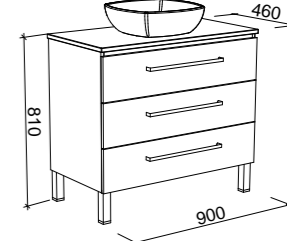

CABINET WITH	SKU	RRP
20mm SilkSurface Top with White Gloss Above Counter Ceramic Basin	ASH-V-900-C-SSA-L	$4,284
No Top	ASH-VCO-900-C-X-L	$2,705