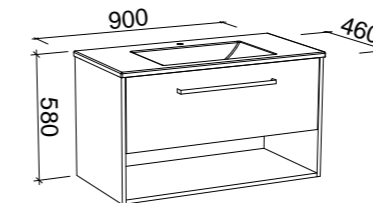

KANSAS 900mm

Wall Hung

CABINET WITH	SKU	RRP
Alpha Ceramic Top	KAN-V-900-C-APH-W	$2,098
Regal Mineral Composite Top	KAN-V-900-C-REG-W	$2,098
Haven Matte Dolomite Top	KAN-V-900-C-HVN-W	$2,098
20mm SilkSurface Top with White Gloss Above Counter Ceramic Basin	KAN-V-900-C-SSA-W	$2,853
20mm SilkSurface Top with White Gloss Under Counter Ceramic Basin	KAN-V-900-C-SSU-W	$2,853
No Top	KAN-VCO-900-C-X-W	$1,463

Floor Standing