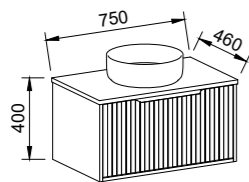

ELWOOD 750mm

Wall Hung