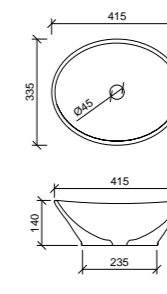

Elite

32mm waste

White Gloss/Matte
WG ELI-BS-415-WG-S | $246
WM ELI-BS-415-WM-U | $407

Black Matte
BKM ELI-BS-415-BKM-U | $407