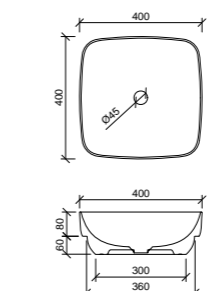

Addison Inset White

Offset or wall mounted tapware required. 32mm waste.

WG ADD-BS-400-WG-S | $246
WM ADD-BS-400-WM-U | $407