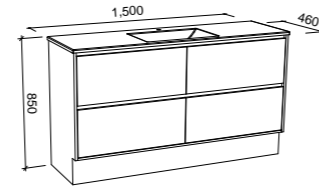

CABINET WITH	SKU	RRP
Alpha Ceramic Top	GRA-V-1500-C-APH-F	$4,224
Regal Mineral Composite Top	GRA-V-1500-C-REG-F	$4,099
Haven Matte Dolomite Top	GRA-V-1500-C-HVN-F	$4,099
20mm SilkSurface Top with White Gloss Above Counter Ceramic Basin	GRA-V-1500-C-SSA-F	$4,753
20mm SilkSurface Top with White Gloss Under Counter Ceramic Basin	GRA-V-1500-C-SSU-F	$4,753
No Top	GRA-VCO-1500-C-X-F	$2,866