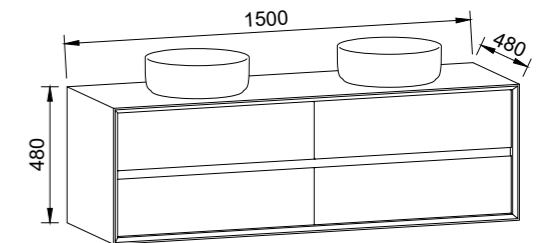

EMBRACE 1500mm CENTRE BOWL

Wall Hung

CABINET WITH	SKU	RRP
20mm SilkSurface Top with White Gloss Above Counter Ceramic Basin	EMB-V-1500-C-SSA-W	\$6,633

EMBRACE 1500mm DOUBLE BOWL

Wall Hung

CABINET WITH	SKU	RRP
20mm SilkSurface Top with White Gloss Above Counter Ceramic Basins	EMB-V-1500-D-SSA-W	\$6,732