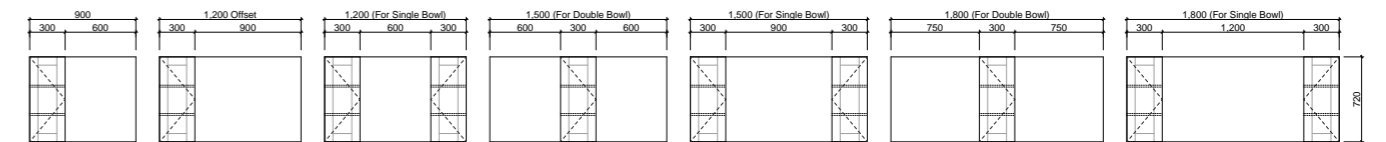

All cabinets 166mm deep.

01. Victoria Shaving Cabinet 1200mm VIC-SC-1200-S-G $1,617

Cabinet Colour: Black Satin *Route:* Victoria *Handles:* Brushed Nickel Retro

02. Victoria Shaving Cabinet 1200mm VIC-SC-1200-S-G $1,617

Cabinet Colour: White Satin *Route:* Sussex *Handles:* Under Fingerpull

03. Victoria Shaving Cabinet 1500mm VIC-SC-1500-S-G $1,834

Cabinet Colour: Olive Satin *Route:* Classic *Handles:* Gunmetal Duke Knob