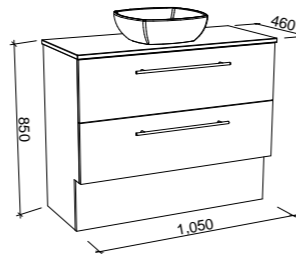

CABINET WITH	SKU	RRP
Regal Mineral Composite Top	OXB-V-1050-C-REG-F	$2,651
Stadium Mineral Composite Top	OXB-V-1050-C-STD-F	$2,651
20mm SilkSurface Top with White Gloss Above Counter Ceramic Basin	OXB-V-1050-C-SSA-F	$3,369
20mm SilkSurface Top with White Gloss Under Counter Ceramic Basin	OXB-V-1050-C-SSU-F	$3,369
No Top	OXB-VCO-1050-C-X-F	$2,156

Oxbow

GOLD INCLUSIONS