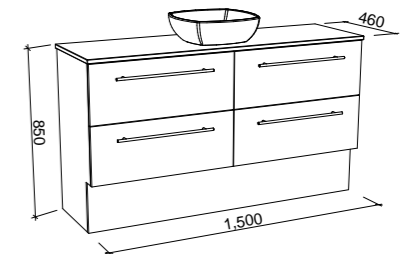

CABINET WITH	SKU	RRP
Regal Mineral Composite Top	OXB-V-1500-C-REG-F	$4,152
Stadium Mineral Composite Top	OXB-V-1500-C-STD-F	$4,152
Alpha Ceramic Top	OXB-V-1500-C-APH-F	$4,256
20mm SilkSurface Top with White Gloss Above Counter Ceramic Basin	OXB-V-1500-C-SSA-F	$4,832
20mm SilkSurface Top with White Gloss Under Counter Ceramic Basin	OXB-V-1500-C-SSU-F	$4,832
No Top	OXB-VCO-1500-C-X-F	$2,979