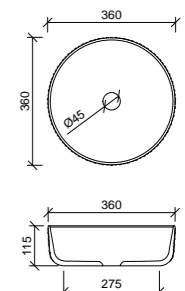

NOTE: Wastes not included for Ceramic and Mineral Composite basins. Ceramic and Stainless Steel wastes available as separate purchase. White gloss ceramic basins (-S) included in package price. Mineral Composite, Stainless Steel, matte and coloured basins (-U) will incur an additional charge. While the colours in this brochure are to the highest standard in printing, it should only be used as an indication of actual product design. *Suitable for small space vanities.