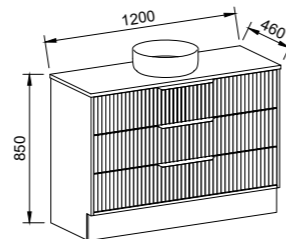

CABINET WITH	SKU	RRP
20mm SilkSurface Top with White Gloss Above Counter Ceramic Basin	EMM-V-1200-C-SSA-F	$4,270
No Top	EMM-VCO-1200-C-X-F	$3,253