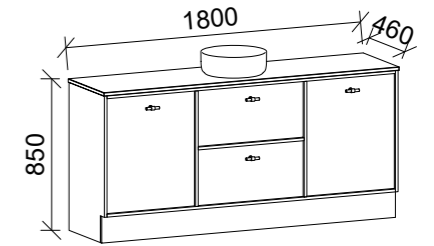

Floor Standing

CABINET WITH	SKU	RRP
20mm SilkSurface Top with White Gloss Above Counter Ceramic Basin	TAK-V-1800-C-SSA-W	$4,343
No Top	TAK-VCO-1800-C-X-W	$2,448

CABINET WITH	SKU	RRP
20mm SilkSurface Top with White Gloss Above Counter Ceramic Basin	TAK-V-1800-C-SSA-F	$4,497
No Top	TAK-VCO-1800-C-X-F	$2,614