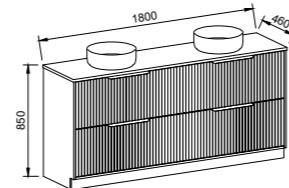

CABINET WITH	SKU	RRP
20mm SilkSurface Top with White Gloss Above Counter Ceramic Basins	ELW-V-1800-D-SSA-F	$6,378
20mm SilkSurface Top with White Gloss Under Counter Ceramic Basins	ELW-V-1800-D-SSU-F	$6,552
No Top	ELW-VCO-1800-D-X-F	$4,779