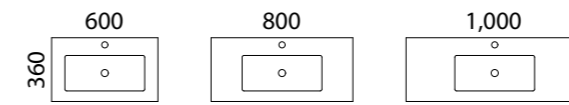

Florida Ensuite

SILVER INCLUSIONS

Refined and compact, this vanity maximises storage solutions for small spaces.

Mounts:	Wall hung, Floor standing, On legs
Tops:	Urban (see page 238)
Cabinet Colours:	Any woodgrain or painted finish (see pages 266 - 271)
Handles:	All options including Fingerpull (see pages 252 - 257)
Routes:	Flat panel as standard

01. Florida Ensuite Vanity 800mm FLOE-V-800-C-URB-L $1,578
Cabinet Colour: Prime Oak *Vanity Top:* Urban Ceramic *Handles:* Brushed Gold 200mm Ova *Legs:* Brushed Gold Angled

02. Florida Ensuite Vanity 600mm FLOE-V-600-C-URB-W $961
Cabinet Colour: Navy Blue Satin *Vanity Top:* Urban Ceramic *Handles:* Chrome Duke T Bar
Upgrade: Under Cabinet Vanity Lighting LED-L-UNDERCAB-V ADD $436