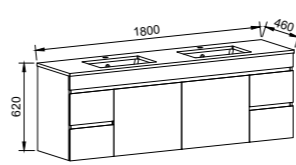

Bargo

GOLD INCLUSIONS

BARGO 1800mm DOUBLE BOWL

Wall Hung

CABINET WITH	SKU	RRP
Regal Mineral Composite Top	BAR-V-1800-D-REG-W	\$4,474
Grand Mineral Composite Top	BAR-V-1800-D-GND-W	\$4,942
20mm SilkSurface Top with White Gloss Above Counter Ceramic Basins	BAR-V-1800-D-SSA-W	\$4,894
20mm SilkSurface Top with White Gloss Under Counter Ceramic Basins	BAR-V-1800-D-SSU-W	\$4,894
No Top	BAR-VCO-1800-D-X-W	\$2,518