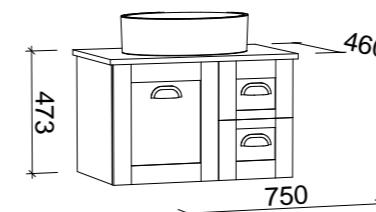

Victoria

GOLD INCLUSIONS

VICTORIA 750mm

Wall Hung

CABINET WITH	SKU	RRP
Alpha Ceramic Top	VIC-V-750-C-APH-W	\$2,177
20mm SilkSurface Top with White Gloss Above Counter Ceramic Basin	VIC-V-750-C-SSA-W	\$2,547
20mm SilkSurface Top with White Gloss Under Counter Ceramic Basin (2x doors only)	VIC-V-750-C-SSU-W	\$2,547
60mm SilkSurface Freedom Top with White Gloss Above Counter Ceramic Basin	VIC-V-750-C-FRA-W	\$2,726
60mm SilkSurface Freedom Top with White Gloss Under Counter Ceramic Basin	VIC-V-750-C-FRU-W	\$2,726
No Top	VIC-VCO-750-C-X-W	\$2,051
No Top (2x doors only)	VICU-VCO-750-C-X-W	\$2,051