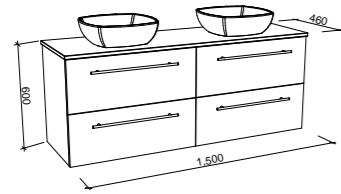

Oxbow

GOLD INCLUSIONS

OXBOW 1500mm DOUBLE BOWL

Wall Hung

CABINET WITH	SKU	RRP
Regal Mineral Composite Top	OXB-V-1500-D-REG-W	\$4,392
Stadium Mineral Composite Top	OXB-V-1500-D-STD-W	\$4,392
Alpha Ceramic Top	OXB-V-1500-D-APH-W	\$4,516
20mm SilkSurface Top with White Gloss Above Counter Ceramic Basins	OXB-V-1500-D-SSA-W	\$5,049
20mm SilkSurface Top with White Gloss Under Counter Ceramic Basins	OXB-V-1500-D-SSU-W	\$5,049
No Top	OXB-VCO-1500-D-X-W	\$2,910