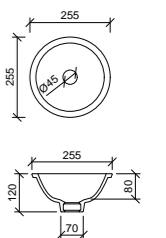

Mini Round Under Counter*

32mm waste, with overflow to front.

WG MRO-BS-255-WG-S | $246