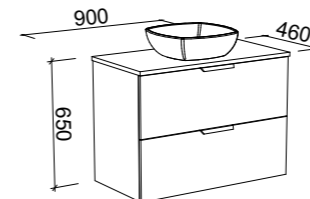

SUTHERLAND HOUSE 900mm

Wall Hung

CABINET WITH	SKU	RRP
20mm SilkSurface Top with White Gloss Above Counter Ceramic Basin	SHC-V-900-C-SSA-W	$3,769
20mm SilkSurface Top with White Gloss Under Counter Ceramic Basin	SHC-V-900-C-SSU-W	$3,769
No Top	SHC-VCO-900-C-X-W	$2,466