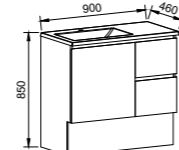

Floor Standing

CABINET WITH	SKU	RRP
Regal Mineral Composite Top Left-hand Offset	CAR-V-900-L-REG-F	$2,166
20mm SilkSurface Top with White Gloss Above Counter Ceramic Basin Left-hand Offset	CAR-V-900-L-SSA-F	$3,125
20mm SilkSurface Top with White Gloss Under Counter Ceramic Basin Left-hand Offset	CAR-V-900-L-SSU-F	$3,125
No Top Left-hand Offset	CAR-VCO-900-L-X-F	$1,763