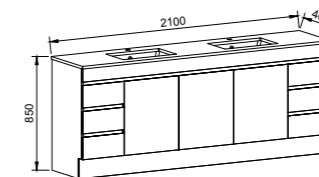

Floor Standing

CABINET WITH	SKU	RRP
Regal Mineral Composite Top	BAR-V-2100-D-REG-F	$6,413
20mm SilkSurface Top with White Gloss Above Counter Ceramic Basins	BAR-V-2100-D-SSA-F	$5,813
20mm SilkSurface Top with White Gloss Under Counter Ceramic Basins	BAR-V-2100-D-SSU-F	$5,813
No Top	BAR-VCO-2100-D-X-F	$3,281