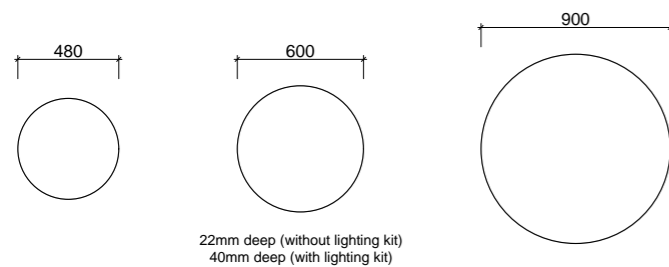

Oxford 900mm OXF-M-900-900 $1,006
Colour: New Penny Satin
Upgrade: Mirror Lighting LED-L-MIRROR ADD $436