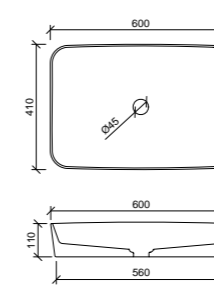

Iconic 500 White

With overflow and tap landing. 32mm waste.

WG ICN-BS-500-WG-S | \$246

Quill White

Offset or wall mounted tapware required. 32mm waste.

WG QUI-BS-600-WG-S | \$246

Rose White*

32mm waste.