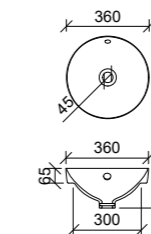

Henry Under Counter*

32mm waste, with overflow to back. Only available with SilkSurface slab top. Offset or wall mounted tapware required.

NOTE: Cannot be purchased on their own.

WG HENU-BS-360-WG-S | $246