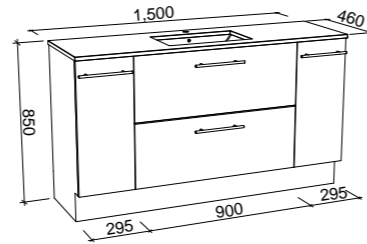

CABINET WITH	SKU	RRP
20mm SilkSurface Top with White Gloss Above Counter Ceramic Basin	MAR-V-1500-C-SSA-F	$4,208
20mm SilkSurface Top with White Gloss Under Counter Ceramic Basin	MAR-V-1500-C-SSU-F	$4,208
No Top	MAR-VCO-1500-C-X-F	$2,438