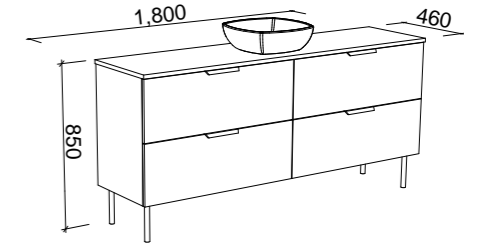

CABINET WITH	SKU	RRP
20mm SilkSurface Top with White Gloss Above Counter Ceramic Basin	SHC-V-1800-C-SSA-L	$5,796
20mm SilkSurface Top with White Gloss Under Counter Ceramic Basin	SHC-V-1800-C-SSU-L	$5,796
No Top	SHC-VCO-1800-C-X-L	$4,064