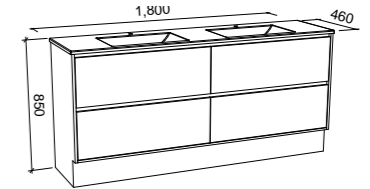

CABINET WITH	SKU	RRP
Regal Mineral Composite Top	GRA-V-1800-D-REG-F	$4,885
20mm SilkSurface Top with White Gloss Above Counter Ceramic Basins	GRA-V-1800-D-SSA-F	$5,309
20mm SilkSurface Top with White Gloss Under Counter Ceramic Basins	GRA-V-1800-D-SSU-F	$5,309
No Top	GRA-VCO-1800-D-X-F	$3,046