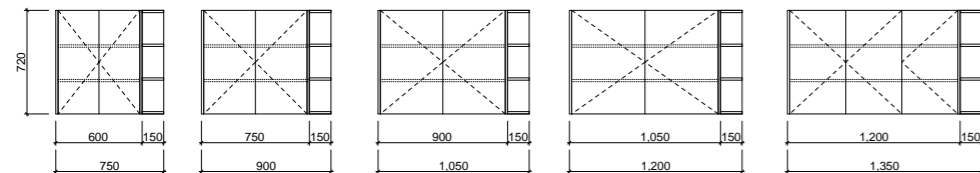

New York Shaving Cabinet

Featuring display shelves at one end, this piece embodies refinement.

Cabinet Colours: Any woodgrain or painted finish

- Upgrade to Platinum option with Luxe Graphite interior and glass internal shelves to match Platinum vanities
- Semi-recessed option available upon request (additional charges apply)

All cabinets 166mm deep. Usable as left- or right-hand shelves.

New York Shaving Cabinet 1350mm NEW-SC-1350-R-G $1,518
Cabinet Colour: Olive Satin Upgrade: Under Shaving Cabinet Lighting LED-L-UNDERCAB-S-R ADD $436

Pure Bliss Shaving Cabinet

Practical storage paired with a curved mirror and an open shelf.

Cabinet Colours: Any woodgrain or painted finish

- Upgrade to Platinum option with Luxe Graphite interior and glass internal shelves to match Platinum vanities
- Semi or fully recessed option available as standard