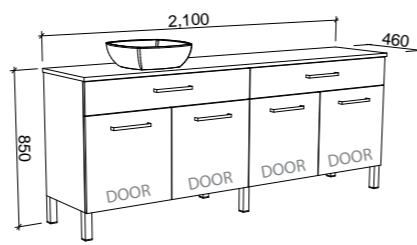

CABINET WITH	SKU	RRP
20mm SilkSurface Top with White Gloss Above Counter Ceramic Basin Left-hand Offset	TAY-V-2100-L-SSA-L	$4,879
No Top Left-hand Offset	TAY-VCO-2100-L-X-L	$2,612

NOTE: Right-hand offset also available. Order by replacing -L- with -R- in the relevant SKU.