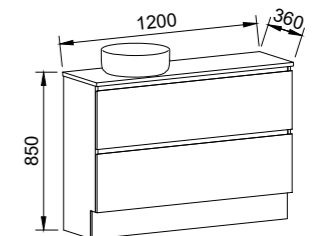

Floor Standing