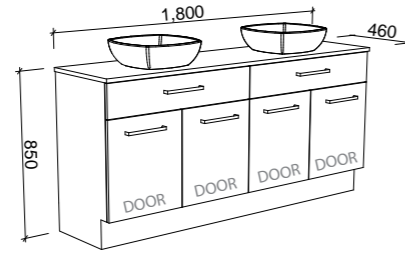

CABINET WITH	SKU	RRP
20mm SilkSurface Top with White Gloss Above Counter Ceramic Basins	TAY-V-1800-D-SSA-F	$4,679
No Top	TAY-VCO-1800-D-X-F	$2,233

On Legs