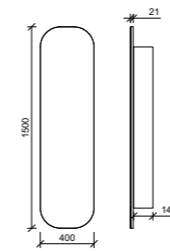

Jazz Arch Mirror Tallboy JZA-TB-400-W-G $1,585
Cabinet Colour: White Satin Handle: Fingerpull