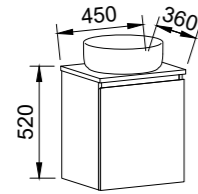

Billie

GOLD INCLUSIONS

BILLIE 450mm

Wall Hung