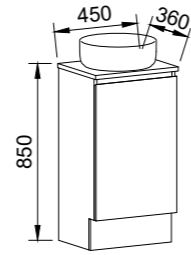

Billie

GOLD INCLUSIONS

BILLIE 450mm

Wall Hung

Floor Standing

CABINET WITH	SKU	RRP
20mm SilkSurface Top with White Gloss Above Counter Ceramic Basin	BIL-V-450-C-SSA-W	\$1,705
No Top	BIL-VCO-450-C-X-W	\$799

NOTE: Please confirm hinge side when ordering.