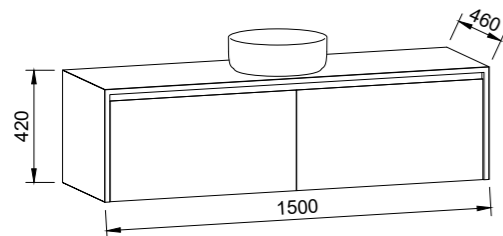

NOTE: Left and right-hand offsets also available.
Order by replacing -C- with -L- or -R- in the relevant SKU.

AINSWORTH 1500mm CENTRE BOWL

Wall Hung

CABINET WITH	SKU	RRP
20mm SilkSurface Top with White Gloss Above Counter Ceramic Basin	AIN-V-1500-C-SSA-W	\$4,769
20mm SilkSurface Top with White Gloss Under Counter Ceramic Basin	AIN-V-1500-C-SSU-W	\$4,769