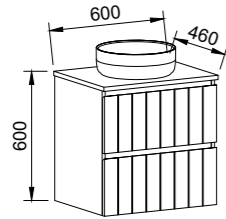

Henley

GOLD INCLUSIONS

HENLEY 600mm

Wall Hung

CABINET WITH	SKU	RRP
20mm SilkSurface Top with White Gloss Above Counter Ceramic Basin	HEN-V-600-C-SSA-W	$2,910
20mm SilkSurface Top with White Gloss Under Counter Ceramic Basin	HEN-V-600-C-SSU-W	$2,910
No Top	HEN-VCO-600-C-X-W	$1,914

Floor Standing