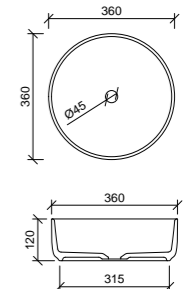

Grey Matte

GM ALL-BS-360-GM-U | $407