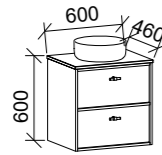

Taro

GOLD INCLUSIONS

TARO 600mm

Wall Hung

CABINET WITH	SKU	RRP
20mm SilkSurface Top with White Gloss Above Counter Ceramic Basin	TAR-V-600-C-SSA-W	$2,325
No Top	TAR-VCO-600-C-X-W	$1,358

Floor Standing