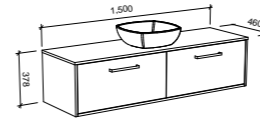

DELAWARE 1500mm CENTRE BOWL

Wall Hung

CABINET WITH	SKU	RRP
18mm Laminate Top with White Gloss Ceramic Above Counter Basin	DEL-V-1500-C-LMA-W	$2,765
No Top	DEL-VCO-1500-C-X-W	$1,835

Floor Standing