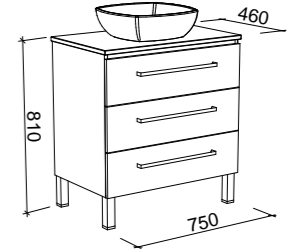

CABINET WITH	SKU	RRP
20mm SilkSurface Top with White Gloss Above Counter Ceramic Basin	ASH-V-750-C-SSA-L	$3,963
No Top	ASH-VCO-750-C-X-L	$2,608