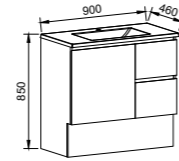

Floor Standing

CABINET WITH	SKU	RRP
Regal Mineral Composite Top	CAR-V-900-C-REG-F	$2,350
Stadium Mineral Composite Top	CAR-V-900-C-STD-F	$2,350
Alpha Ceramic Top	CAR-V-900-C-APH-F	$2,350
Haven Matte Dolomite Top	CAR-V-900-C-HVN-F	$2,350
Grand Mineral Composite Top	CAR-V-900-C-GND-F	$2,586
20mm SilkSurface Top with White Gloss Above Counter Ceramic Basin	CAR-V-900-C-SSA-F	$3,125
20mm SilkSurface Top with White Gloss Under Counter Ceramic Basin	CAR-V-900-C-SSU-F	$3,125
No Top	CAR-VCO-900-C-X-F	$1,763