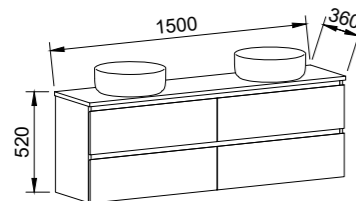

BILLIE 1500mm DOUBLE BOWL

Wall Hung