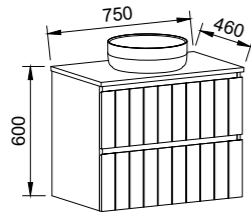

HENLEY 750mm

Wall Hung

CABINET WITH	SKU	RRP
20mm SilkSurface Top with White Gloss Above Counter Ceramic Basin	HEN-V-750-C-SSA-W	$3,028
20mm SilkSurface Top with White Gloss Under Counter Ceramic Basin	HEN-V-750-C-SSU-W	$3,028
No Top	HEN-VCO-750-C-X-W	$2,047

Floor Standing