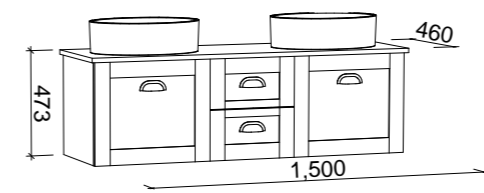

VICTORIA 1500mm DOUBLE BOWL

Wall Hung

CABINET WITH	SKU	RRP
Alpha Ceramic Top	VIC-V-1500-D-APH-W	$3,798
20mm SilkSurface Top with White Gloss Above Counter Ceramic Basins	VIC-V-1500-D-SSA-W	$4,129
20mm SilkSurface Top with White Gloss Under Counter Ceramic Basins	VIC-V-1500-D-SSU-W	$4,129
60mm SilkSurface Freedom Top with White Gloss Above Counter Ceramic Basins	VIC-V-1500-D-FRA-W	$4,623
60mm SilkSurface Freedom Top with White Gloss Under Counter Ceramic Basins	VIC-V-1500-D-FRU-W	$4,623
No Top	VIC-VCO-1500-D-X-W	$2,898

Floor Standing