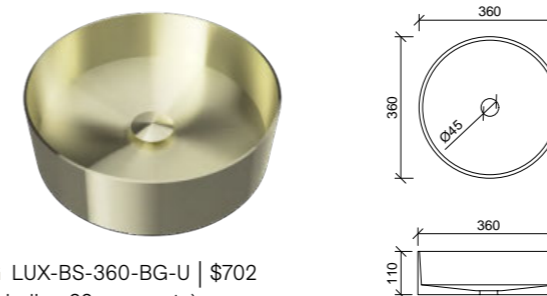

Stainless Steel Basins

Luxe Brushed Gold

BG LUX-BS-360-BG-U | $702
(Including 32mm waste)