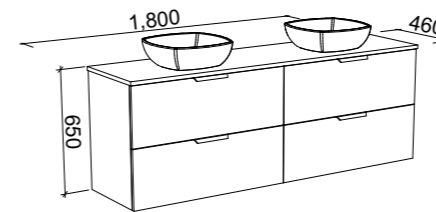

SUTHERLAND HOUSE 1800mm DOUBLE BOWL

Wall Hung

CABINET WITH	SKU	RRP
20mm SilkSurface Top with White Gloss Above Counter Ceramic Basins	SHC-V-1800-D-SSA-W	$6,205
20mm SilkSurface Top with White Gloss Under Counter Ceramic Basins	SHC-V-1800-D-SSU-W	$6,205
No Top	SHC-VCO-1800-D-X-W	$3,853

On Legs