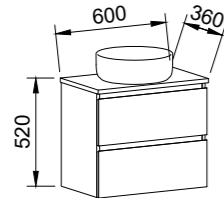

BILLIE 600mm

Wall Hung