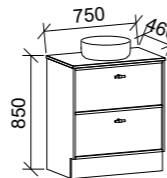

CABINET WITH	SKU	RRP
20mm SilkSurface Top with White Gloss Above Counter Ceramic Basin	TAR-V-750-C-SSA-F	$2,629
No Top	TAR-VCO-750-C-X-F	$1,604