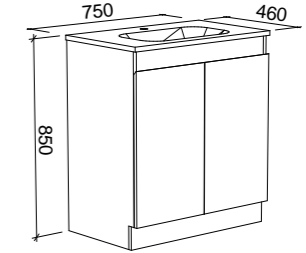

Rockford

SILVER INCLUSIONS

ROCKFORD 750mm

Wall Hung

CABINET WITH	SKU	RRP
Alpha Ceramic Top	RKF-V-750-C-APH-W	\$1,186
Haven Matte Dolomite Top	RKF-V-750-C-HVN-W	\$1,186
No Top	RKF-VCO-750-C-X-W	\$765

Floor Standing