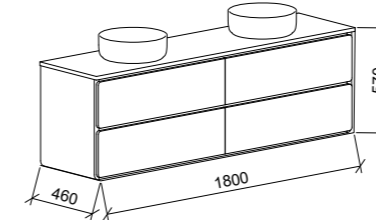

COLBY 1800mm DOUBLE BOWL

Wall Hung

CABINET WITH	SKU	RRP
20mm SilkSurface Top with White Gloss Above Counter Ceramic Basins	COL-V-1800-D-SSA-W	$4,333
20mm SilkSurface Top with White Gloss Under Counter Ceramic Basins	COL-V-1800-D-SSU-W	$4,937
No Top	COL-VCO-1800-D-X-W	$3,039