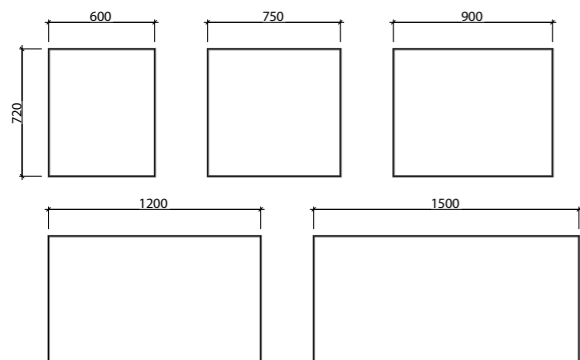

Georgia Mirror 900mm GEO-M-900-720 $671
Colour: Olive Satin

Jazz Arch Mirror

Curved corners and refined lines bring subtle sophistication to this piece.

Mount: Easy split batten mounting system

Colours: Any woodgrain or painted finish. White satin edging unless specified otherwise.