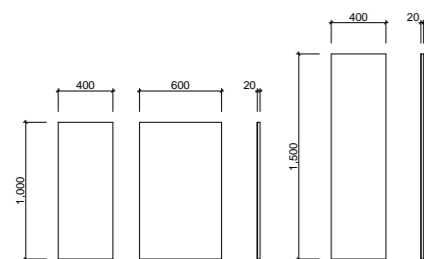

Jazz Mirror 600mm JZZ-M-600-1000 $576
Colour: White Satin

Miami Mirror

Clean-lined rectangular mirror, framed by a subtle border for refined style.

Mount: Easy split batten mounting system

Colours: Any woodgrain or painted finish