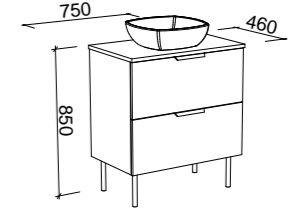

CABINET WITH	SKU	RRP
20mm SilkSurface Top with White Gloss Above Counter Ceramic Basin	SHC-V-750-C-SSA-L	$3,503
20mm SilkSurface Top with White Gloss Under Counter Ceramic Basin	SHC-V-750-C-SSU-L	$3,503
No Top	SHC-VCO-750-C-X-L	$2,350

On Legs