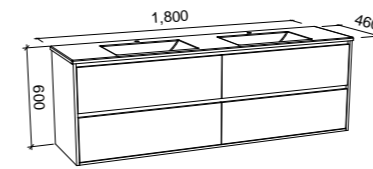

Grange

GOLD INCLUSIONS

GRANGE 1800mm DOUBLE BOWL

Wall Hung

CABINET WITH	SKU	RRP
Regal Mineral Composite Top	GRA-V-1800-D-REG-W	\$4,728
20mm SilkSurface Top with White Gloss Above Counter Ceramic Basins	GRA-V-1800-D-SSA-W	\$5,151
20mm SilkSurface Top with White Gloss Under Counter Ceramic Basins	GRA-V-1800-D-SSU-W	\$5,151
No Top	GRA-VCO-1800-D-X-W	\$2,882