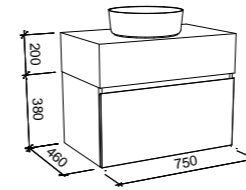

NOTE: See pages 241 - 249 for selected small space basins for the Karlie.

Kingsley

GOLD INCLUSIONS

KINGSLEY 750mm

Wall Hung

CABINET WITH	SKU	RRP
Alpha Ceramic Top	KIN-V-750-C-APH-W	\$1,386
Regal Mineral Composite Top	KIN-V-750-C-REG-W	\$1,386
Stadium Mineral Composite Top	KIN-V-750-C-STD-W	\$1,386
Haven Matte Dolomite Top	KIN-V-750-C-HVN-W	\$1,386
20mm SilkSurface Top with Above Counter White Gloss Ceramic Basin	KIN-V-750-C-SSA-W	\$1,871
20mm SilkSurface Top with Under Counter White Gloss Ceramic Basin	KIN-V-750-C-SSU-W	\$2,184
60mm SilkSurface Freedom Top with Above Counter White Gloss Ceramic Basin	KIN-V-750-C-FRA-W	\$2,042
60mm SilkSurface Freedom Top with Under Counter White Gloss Ceramic Basin	KIN-V-750-C-FRU-W	\$2,194
200mm SilkSurface Box Top with Above Counter White Gloss Ceramic Basin	KIN-V-750-C-BXA-W	\$2,299
200mm SilkSurface Box Top with Under Counter White Gloss Ceramic Basin	KIN-V-750-C-BXU-W	\$2,299
No Top	KIN-VCO-750-C-X-W	\$824