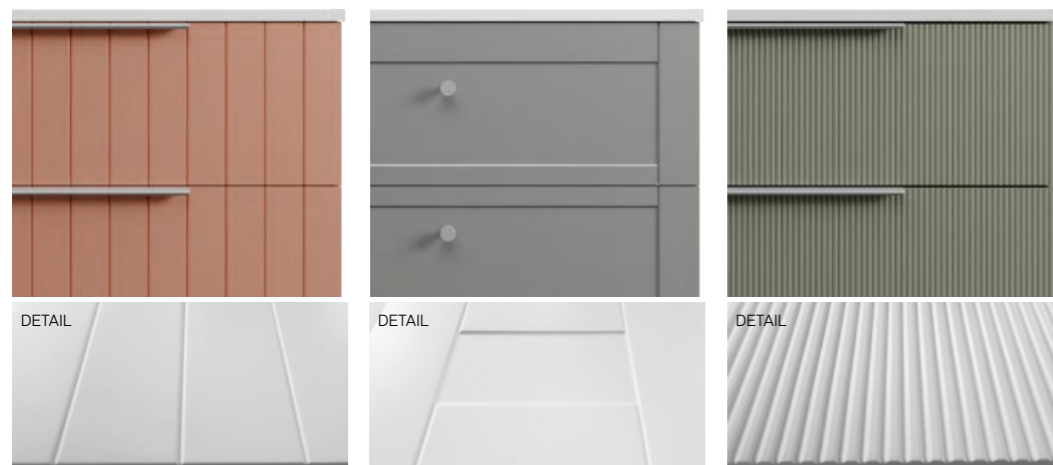

Victoria

Washboard

Vertical