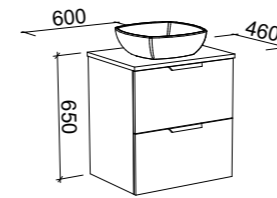

SUTHERLAND HOUSE 600mm

Wall Hung

CABINET WITH	SKU	RRP
20mm SilkSurface Top with White Gloss Above Counter Ceramic Basin	SHC-V-600-C-SSA-W	$3,267
20mm SilkSurface Top with White Gloss Under Counter Ceramic Basin	SHC-V-600-C-SSU-W	$3,267
No Top	SHC-VCO-600-C-X-W	$2,072