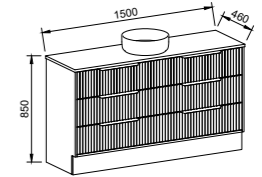

CABINET WITH	SKU	RRP
20mm SilkSurface Top with White Gloss Above Counter Ceramic Basin	EMM-V-1500-C-SSA-F	$5,589
No Top	EMM-VCO-1500-C-X-F	$4,367

Floor Standing