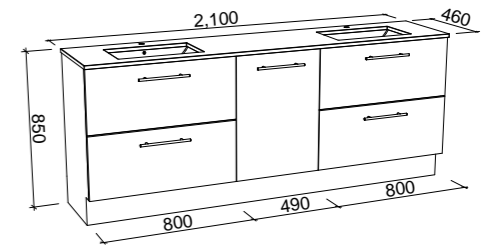

CABINET WITH	SKU	RRP
20mm SilkSurface Top with White Gloss Above Counter Ceramic Basins	MAR-V-2100-D-SSA-F	$4,989
20mm SilkSurface Top with White Gloss Under Counter Ceramic Basins	MAR-V-2100-D-SSU-F	$4,989
No Top	MAR-VCO-2100-D-X-F	$2,759