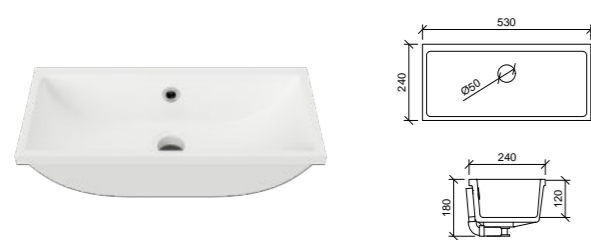

Ruby Under Counter*

40mm waste, with overflow to back.

WG RUB-BS-530-WG-U | $407