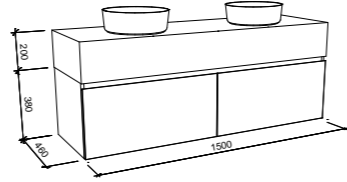

KINGSLEY 1500mm DOUBLE BOWL

Wall Hung

CABINET WITH	SKU	RRP
Alpha Ceramic Top	KIN-V-1500-D-APH-W	$3,244
Regal Mineral Composite Top	KIN-V-1500-D-REG-W	$3,111
Stadium Mineral Composite Top	KIN-V-1500-D-STD-W	$3,111
Haven Matte Dolomite Top	KIN-V-1500-D-HVN-W	$3,111
20mm SilkSurface Top with Above Counter White Gloss Ceramic Basins	KIN-V-1500-D-SSA-W	$3,727
20mm SilkSurface Top with Under Counter White Gloss Ceramic Basins	KIN-V-1500-D-SSU-W	$4,354
60mm SilkSurface Freedom Top with Above Counter White Gloss Ceramic Basins	KIN-V-1500-D-FRA-W	$4,212
60mm SilkSurface Freedom Top with Under Counter White Gloss Ceramic Basins	KIN-V-1500-D-FRU-W	$4,759
200mm SilkSurface Box Top with Above Counter White Gloss Ceramic Basins	KIN-V-1500-D-BXA-W	$4,792
200mm SilkSurface Box Top with Under Counter White Gloss Ceramic Basins	KIN-V-1500-D-BXU-W	$4,792
No Top	KIN-VCO-1500-D-X-W	$1,536