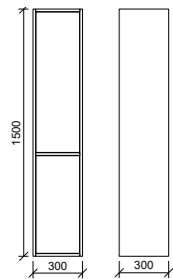

Hudson Tallboy

Practical storage within a compact, contemporary design.

Inclusions:	Gold or Platinum (with Luxe Graphite interior to match Platinum vanities)
Mounts:	Wall hung
Cabinet Colours:	Any woodgrain or painted finish (see pages 266 - 271)
Handles:	Push-to-Open as standard, all other options (excluding Fingerpull) available on request (see pages 252 - 257)
Routes:	Flat panel as standard

01. Hudson Tallboy HDS-TB-300-W-G $1,461
Cabinet Colour: Bottega Oak Handles: Push-to-Open

02. Hudson Tallboy HDS-TB-300-W-G $1,461
Cabinet Colour: Light Grey Satin Handles: Push-to-Open Upgrade: Apollo Route Cabinet Front ROU-OPT-SHAKER ADD $197 per door

Hudson Box Tallboy

Minimal, slimline design combining hidden storage with an open shelf.

Inclusions:	Gold or Platinum (with Luxe Graphite interior to match Platinum vanities)
Mounts:	Wall hung
Cabinet Colours:	Any woodgrain or painted finish (see pages 266 - 271)
Handles:	Push-to-Open as standard, all other options (excluding Fingerpull) available on request (see pages 252 - 257)
Routes:	Flat panel as standard