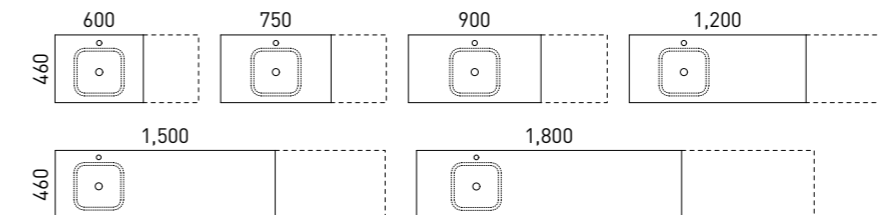

Milan Vanity 1500mm MIL-V-1500-L-BAA-W $4,913
Cabinet Colour: Dark Grey Satin *Vanity Top:* Albastera Bailey SilkSurface *Basin:* White Gloss Jupiter Ceramic *Handles:* Push-to-Open
Upgrade: Vertical Route Cabinet Front ROU-OPT-SHAKER ADD $197 per drawer

NOTE: Storage unit not suitable for basin mounting. Mounting brackets supplied with floating top only.