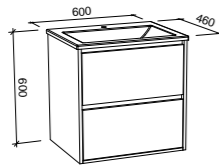

GRANGE 600mm

Wall Hung

Floor Standing