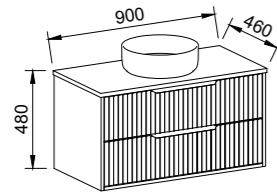

EMMETT 900mm

Wall Hung

CABINET WITH	SKU	RRP
20mm SilkSurface Top with White Gloss Above Counter Ceramic Basin	EMM-V-900-C-SSA-W	$2,740
No Top	EMM-VCO-900-C-X-W	$1,922