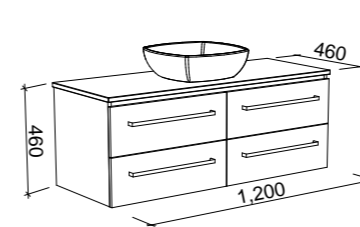

ASHTON 1200mm

Wall Hung

CABINET WITH	SKU	RRP
20mm SilkSurface Top with White Gloss Above Counter Ceramic Basin	ASH-V-1200-C-SSA-W	$4,302
No Top	ASH-VCO-1200-C-X-W	$2,252

Floor Standing