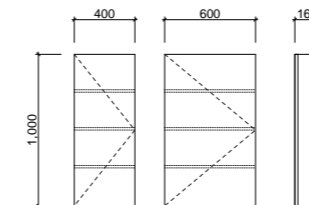

Jazz Shaving Cabinet 600mm JZZ-SC-600-S-G $1,069 each

Cabinet Colour: Dark Grey Satin *Upgrade:* Under Shaving Cabinet Lighting LED-L-UNDERCAB-S-R ADD $436 per cabinet