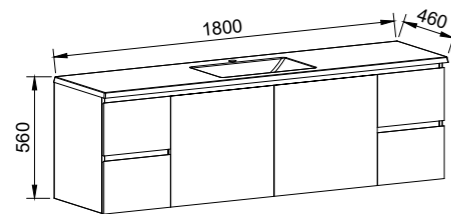

CARLO 1800mm CENTRE BOWL

Wall Hung

CABINET WITH	SKU	RRP
Regal Mineral Composite Top	CAR-V-1800-C-REG-W	$4,158
Stadium Mineral Composite Top	CAR-V-1800-C-STD-W	$4,158
Grand Mineral Composite Top	CAR-V-1800-C-GND-W	$4,531
20mm SilkSurface Top with White Gloss Above Counter Ceramic Basin	CAR-V-1800-C-SSA-W	$4,550
20mm SilkSurface Top with White Gloss Under Counter Ceramic Basin	CAR-V-1800-C-SSU-W	$4,550
No Top	CAR-VCO-1800-C-X-W	$2,448

Floor Standing