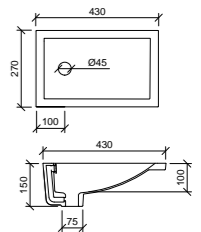

Mini Rectangle Under Counter*

32mm waste, with overflow to side.

WG MRE-BS-425-WG-S | $246