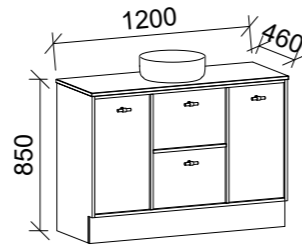

Floor Standing

CABINET WITH	SKU	RRP
20mm SilkSurface Top with White Gloss Above Counter Ceramic Basin	TAK-V-1200-C-SSA-W	$3,393
No Top	TAK-VCO-1200-C-X-W	$2,043

CABINET WITH	SKU	RRP
20mm SilkSurface Top with White Gloss Above Counter Ceramic Basin	TAK-V-1200-C-SSA-F	$3,516
No Top	TAK-VCO-1200-C-X-F	$2,177