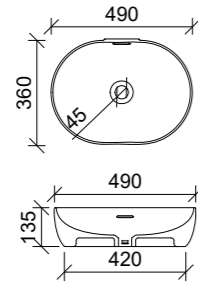

Ceramic Basins Continued

Giana White

32mm waste.

WG GIA-BS-490-WG-S | \$246

Hazel White

32mm waste.

WG HAZ-BS-360-WG-S | \$246

Myrtle Continued