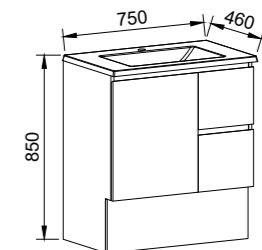

Floor Standing