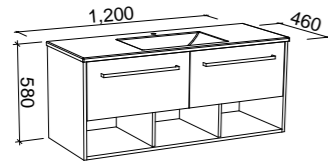

Kansas

GOLD INCLUSIONS

KANSAS 1200mm CENTRE BOWL

Wall Hung

CABINET WITH	SKU	RRP
Alpha Ceramic Top	KAN-V-1200-C-APH-W	\$2,707
Regal Mineral Composite Top	KAN-V-1200-C-REG-W	\$2,707
Haven Matte Dolomite Top	KAN-V-1200-C-HVN-W	\$2,707
20mm SilkSurface Top with White Gloss Above Counter Ceramic Basin	KAN-V-1200-C-SSA-W	\$3,357
20mm SilkSurface Top with White Gloss Under Counter Ceramic Basin	KAN-V-1200-C-SSU-W	\$3,357
No Top	KAN-VCO-1200-C-X-W	\$1,902