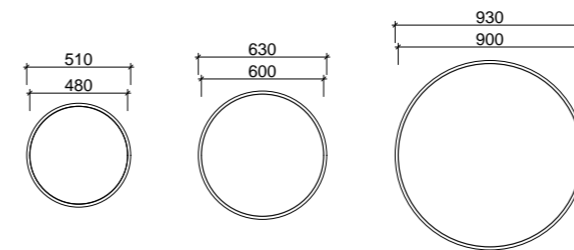

Portland Mirror 930mm POR-M-930-930 $1,244
Colour: Olive Satin
Upgrade: Mirror Lighting LED-L-MIRROR ADD $436

Oxford Mirror

Versatile round form, defined by its timeless, classic profile.

Mount: Easy split batten mounting system

Colours: Any woodgrain or painted finish.
White satin edging unless specified otherwise.