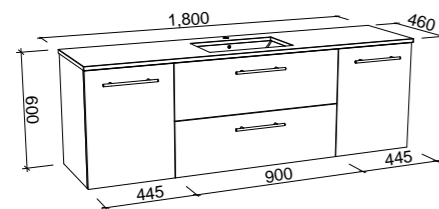

MARSHALL 1800mm CENTRE BOWL

Wall Hung

CABINET WITH	SKU	RRP
20mm SilkSurface Top with White Gloss Above Counter Ceramic Basin	MAR-V-1800-C-SSA-W	$4,301
20mm SilkSurface Top with White Gloss Under Counter Ceramic Basin	MAR-V-1800-C-SSU-W	$4,301
No Top	MAR-VCO-1800-C-X-W	$2,424

Floor Standing