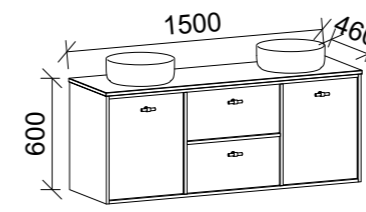

Takano

GOLD INCLUSIONS

TAKANO 1500mm DOUBLE BOWL

Wall Hung

Floor Standing

CABINET WITH	SKU	RRP
20mm SilkSurface Top with White Gloss Above Counter Ceramic Basins	TAK-V-1500-D-SSA-W	\$4,290
No Top	TAK-VCO-1500-D-X-W	\$2,224