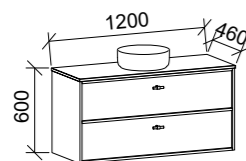

TARO 1200mm

Wall Hung

CABINET WITH	SKU	RRP
20mm SilkSurface Top with White Gloss Above Counter Ceramic Basin	TAR-V-1200-C-SSA-W	$3,956
No Top	TAR-VCO-1200-C-X-W	$2,517

Floor Standing