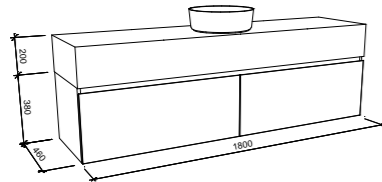

KINGSLEY 1800mm CENTRE BOWL

Wall Hung

CABINET WITH	SKU	RRP
Regal Mineral Composite Top	KIN-V-1800-C-REG-W	$3,288
Stadium Mineral Composite Top	KIN-V-1800-C-STD-W	$3,288
20mm SilkSurface Top with Above Counter White Gloss Ceramic Basin	KIN-V-1800-C-SSA-W	$3,643
20mm SilkSurface Top with Under Counter White Gloss Ceramic Basin	KIN-V-1800-C-SSU-W	$3,957
60mm SilkSurface Freedom Top with Above Counter White Gloss Ceramic Basin	KIN-V-1800-C-FRA-W	$4,192
60mm SilkSurface Freedom Top with Under Counter White Gloss Ceramic Basin	KIN-V-1800-C-FRU-W	$4,466
200mm SilkSurface Box Top with Above Counter White Gloss Ceramic Basin	KIN-V-1800-C-BXA-W	$4,809
200mm SilkSurface Box Top with Under Counter White Gloss Ceramic Basin	KIN-V-1800-C-BXU-W	$4,809
No Top	KIN-VCO-1800-C-X-W	$1,589