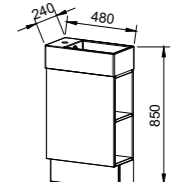

CABINET WITH	SKU	RRP
Liberty Ceramic Top Left-hand Offset	LOT-V-480-L-LIB-F	$940
No Top Left-hand Offset	LOT-VCO-480-L-X-F	$695