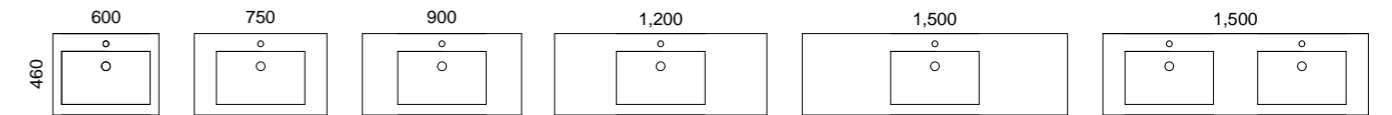

Ainsworth Vanity 1500mm

AIN-V-1500-D-SSA-W $4,867

- *Cabinet Colour:* White Satin
- *Vanity Top:* Sandora SilkSurface
- *Basins:* White Gloss Corrida Inset Mineral Composite
- *Handles:* Brushed Gold 350mm Ova
- *Upgrades:* Mineral Composite Basin UPG-OPT-BASCOLOUR ADD $161 per basin
- *Apollo Route Cabinet Front ROU-OPT-SHAKER ADD $197 per drawer*
- *Under Cabinet Vanity Lighting LED-L-UNDERCAB-V ADD $436*

- *Shown with Jazz Arch Mirror 400mm x 1000mm*
- *JZA-M-400-1000 $552 each*
- *Colour:* White Satin
- *Upgrade: Mirror Lighting LED-L-MIRROR ADD $436 per mirror*

DID YOU KNOW?
You can upgrade almost any cabinet with a routed front. See page 228.

A SilkSurface waterfall top cascades into all-drawer storage for a luxurious statement.

Mounts:	Wall hung
Tops:	20mm SilkSurface waterfall top with above or under counter basin/s (see page 238)
Cabinet Colours:	Any woodgrain or painted finish (see pages 266 - 271)
Handles:	All options including Fingerpull (see pages 252 - 257)
Routes:	Flat panel as standard