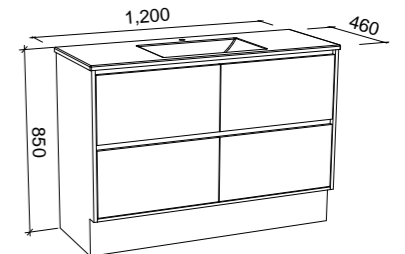

Floor Standing