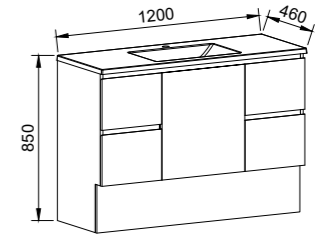

Floor Standing

CABINET WITH	SKU	RRP
Regal Mineral Composite Top	CAR-V-1200-C-REG-F	$3,041
Stadium Mineral Composite Top	CAR-V-1200-C-STD-F	$3,041
Alpha Ceramic Top	CAR-V-1200-C-APH-F	$3,041
Haven Matte Dolomite Top	CAR-V-1200-C-HVN-F	$3,041
Grand Mineral Composite Top	CAR-V-1200-C-GND-F	$3,294
20mm SilkSurface Top with White Gloss Above Counter Ceramic Basin	CAR-V-1200-C-SSA-F	$3,719
20mm SilkSurface Top with White Gloss Under Counter Ceramic Basin	CAR-V-1200-C-SSU-F	$3,719
No Top	CAR-VCO-1200-C-X-F	$2,271