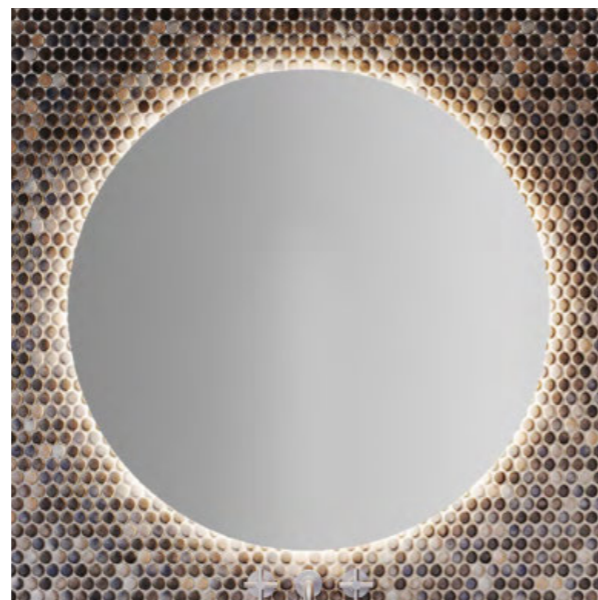

Oxford 900mm OXF-M-900-900 $1,006
Colour: New Penny Satin
Upgrade: Mirror Lighting LED-L-MIRROR ADD $436