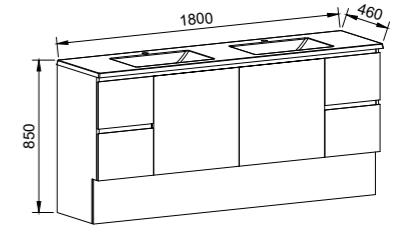

CABINET WITH	SKU	RRP
Regal Mineral Composite Top	CAR-V-1800-D-REG-F	$4,726
Stadium Mineral Composite Top	CAR-V-1800-D-STD-F	$4,726
Grand Mineral Composite Top	CAR-V-1800-D-GND-F	$5,200
20mm SilkSurface Top with White Gloss Above Counter Ceramic Basins	CAR-V-1800-D-SSA-F	$5,157
20mm SilkSurface Top with White Gloss Under Counter Ceramic Basins	CAR-V-1800-D-SSU-F	$5,157
No Top	CAR-VCO-1800-D-X-F	$2,785