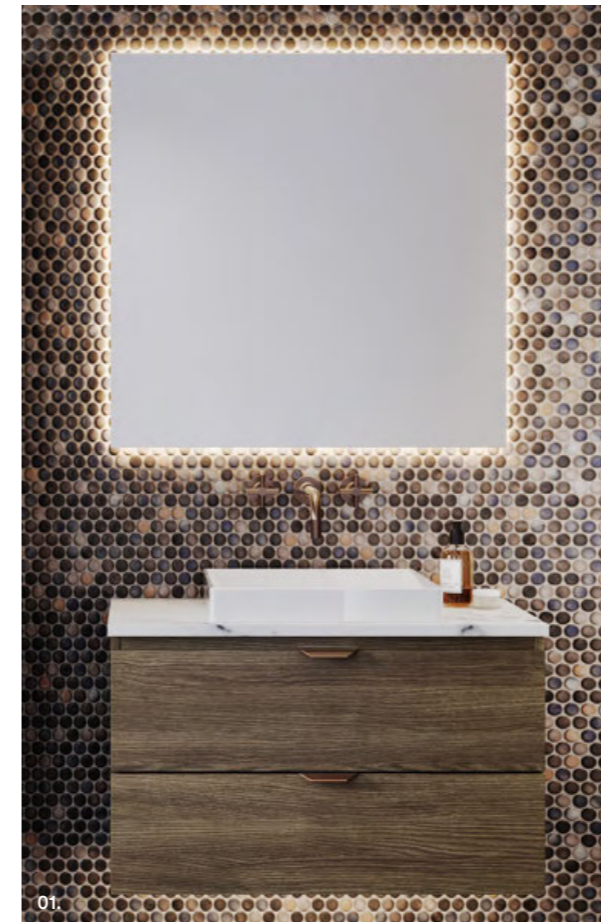

01. Ashton Vanity 750mm ASH-V-750-C-SSA-W $3,318

Cabinet Colour: Smoked Kala Ash Vanity Top: Opalora SilkSurface Basin: White Gloss Arcade Inset Ceramic Handles: Brushed Bronze 100mm Ova Upgrade: Under Cabinet Lighting LED-L-UNDERCAB-V ADD $436

02. Ashton Vanity 1200mm ASH-V-1200-C-SSA-W $4,302

Cabinet Colour: White Satin Vanity Top: Bianco Pearl SilkSurface Basin: White Gloss Myrtle Ceramic Handles: Brushed Nickel 361mm D Upgrade: Under Cabinet Lighting LED-L-UNDERCAB-V ADD $436

03. Ashton Vanity 1800mm ASH-V-1800-D-SSA-W $6,129

Cabinet Colour: Florentine Walnut Vanity Top: Arctic White SilkSurface Basins: White Gloss Enchant Ceramic Handles: Fingerpull