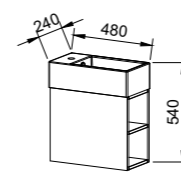

NOTE: Cabinet height will be 380mm on the Kingsley, regardless of top option.

Lottie

SILVER INCLUSIONS

LOTTIE 480mm OFFSET BOWL

Wall Hung

CABINET WITH	SKU	RRP
Liberty Ceramic Top Left-hand Offset	LOT-V-480-L-LIB-W	\$886
No Top Left-hand Offset	LOT-VCO-480-L-X-W	\$658