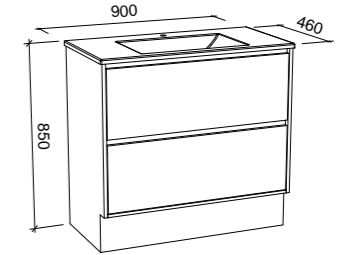

Floor Standing

CABINET WITH	SKU	RRP
Alpha Ceramic Top	GRA-V-900-C-APH-W	$2,240
Regal Mineral Composite Top	GRA-V-900-C-REG-W	$2,240
Haven Matte Dolomite Top	GRA-V-900-C-HVN-W	$2,240
20mm SilkSurface Top with White Gloss Above Counter Ceramic Basin	GRA-V-900-C-SSA-W	$2,985
20mm SilkSurface Top with White Gloss Under Counter Ceramic Basin	GRA-V-900-C-SSU-W	$2,985
No Top	GRA-VCO-900-C-X-W	$1,608

CABINET WITH	SKU	RRP
Alpha Ceramic Top	GRA-V-900-C-APH-F	$2,340
Regal Mineral Composite Top	GRA-V-900-C-REG-F	$2,340
Haven Matte Dolomite Top	GRA-V-900-C-HVN-F	$2,340
20mm SilkSurface Top with White Gloss Above Counter Ceramic Basin	GRA-V-900-C-SSA-F	$3,085
20mm SilkSurface Top with White Gloss Under Counter Ceramic Basin	GRA-V-900-C-SSU-F	$3,085
No Top	GRA-VCO-900-C-X-F	$1,714