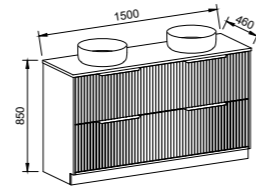

CABINET WITH	SKU	RRP
20mm SilkSurface Top with White Gloss Above Counter Ceramic Basins	ELW-V-1500-D-SSA-F	$5,631
20mm SilkSurface Top with White Gloss Under Counter Ceramic Basins	ELW-V-1500-D-SSU-F	$5,804
No Top	ELW-VCO-1500-D-X-F	$4,230