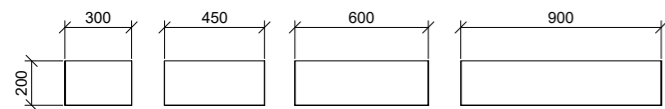

NOTE: Other sizes available on request (additional charges and depth restrictions apply)