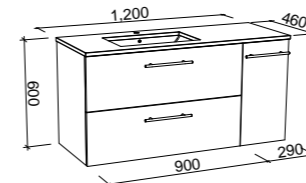

MARSHALL 1200mm OFFSET BOWL

Wall Hung

CABINET WITH	SKU	RRP
20mm SilkSurface Top with White Gloss Above Counter Ceramic Basin Left-hand Offset	MAR-V-1200-L-SSA-W	$3,360
20mm SilkSurface Top with White Gloss Under Counter Ceramic Basin Left-hand Offset	MAR-V-1200-L-SSU-W	$3,360
No Top Left-hand Offset	MAR-VCO-1200-L-X-W	$2,023

NOTE: Available with offset bowl above drawers only. Right-hand offset also available. Order by replacing -L- with -R- in the relevant SKU.

Floor Standing