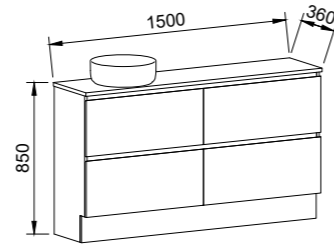

Floor Standing

CABINET WITH	SKU	RRP
20mm SilkSurface Top with White Gloss Above Counter Ceramic Basin Left-hand Offset	BIL-V-1500-L-SSA-W	$3,892
20mm SilkSurface Top with White Gloss Under Counter Ceramic Basin Left-hand Offset	BIL-V-1500-L-SSU-W	$3,892
No Top Left-hand Offset	BIL-VCO-1500-L-X-W	$2,075

CABINET WITH	SKU	RRP
20mm SilkSurface Top with White Gloss Above Counter Ceramic Basin Left-hand Offset	BIL-V-1500-L-SSA-F	$4,253
20mm SilkSurface Top with White Gloss Under Counter Ceramic Basin Left-hand Offset	BIL-V-1500-L-SSU-F	$4,253
No Top Left-hand Offset	BIL-VCO-1500-L-X-F	$2,454

NOTE: Right-hand offset also available. Order by replacing -L- with -R- in the relevant SKU. Centre bowl available on request.