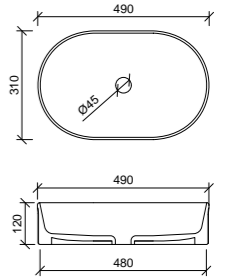

Oval Flute White

32mm waste.

WG OVF-BS-490-WG-S | $246
WM OVF-BS-490-WM-U | $407