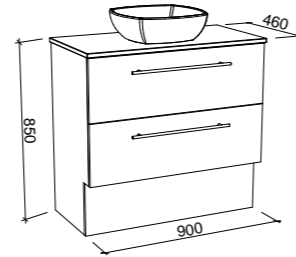

CABINET WITH	SKU	RRP
Regal Mineral Composite Top	OXB-V-900-C-REG-F	$2,448
Stadium Mineral Composite Top	OXB-V-900-C-STD-F	$2,448
Alpha Ceramic Top	OXB-V-900-C-APH-F	$2,448
20mm SilkSurface Top with White Gloss Above Counter Ceramic Basin	OXB-V-900-C-SSA-F	$3,182
20mm SilkSurface Top with White Gloss Under Counter Ceramic Basin	OXB-V-900-C-SSU-F	$3,182
No Top	OXB-VCO-900-C-X-F	$1,968