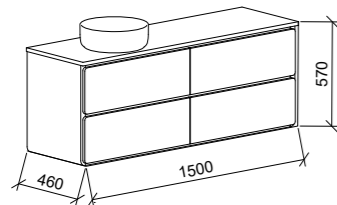

COLBY 1500mm OFFSET BOWL

Wall Hung

CABINET WITH	SKU	RRP
20mm SilkSurface Top with White Gloss Above Counter Ceramic Basin Left-hand Offset	COL-V-1500-L-SSA-W	$3,545
20mm SilkSurface Top with White Gloss Under Counter Ceramic Basin Left-hand Offset	COL-V-1500-L-SSU-W	$3,848
No Top	COL-VCO-1500-L-X-W	$2,760

NOTE: Right-hand offset also available. Order by replacing -L- with -R- in the relevant SKU..