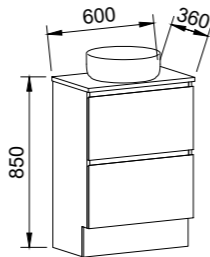

Floor Standing

CABINET WITH	SKU	RRP
20mm SilkSurface Top with White Gloss Above Counter Ceramic Basin	BIL-V-600-C-SSA-W	$2,110
20mm SilkSurface Top with White Gloss Under Counter Ceramic Basin	BIL-V-600-C-SSU-W	$2,110
No Top	BIL-VCO-600-C-X-W	$1,200

CABINET WITH	SKU	RRP
20mm SilkSurface Top with White Gloss Above Counter Ceramic Basin	BIL-V-600-C-SSA-F	$2,331
20mm SilkSurface Top with White Gloss Under Counter Ceramic Basin	BIL-V-600-C-SSU-F	$2,331
No Top	BIL-VCO-600-C-X-F	$1,434