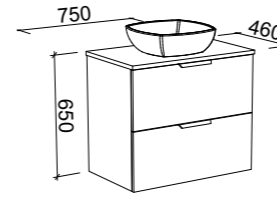

SUTHERLAND HOUSE 750mm

Wall Hung

CABINET WITH	SKU	RRP
20mm SilkSurface Top with White Gloss Above Counter Ceramic Basin	SHC-V-750-C-SSA-W	$3,391
20mm SilkSurface Top with White Gloss Under Counter Ceramic Basin	SHC-V-750-C-SSU-W	$3,391
No Top	SHC-VCO-750-C-X-W	$2,211