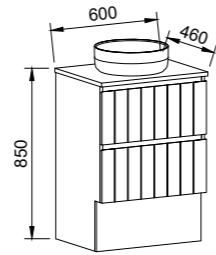

CABINET WITH	SKU	RRP
20mm SilkSurface Top with White Gloss Above Counter Ceramic Basin	HEN-V-600-C-SSA-F	$3,065
20mm SilkSurface Top with White Gloss Under Counter Ceramic Basin	HEN-V-600-C-SSU-F	$3,065
No Top	HEN-VCO-600-C-X-F	$2,081