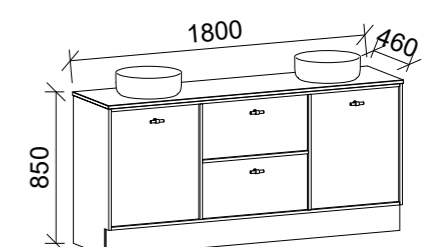

Floor Standing