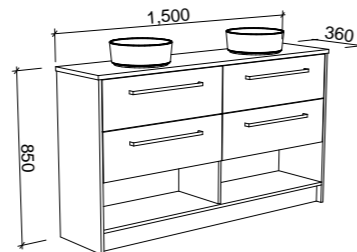

CABINET WITH	SKU	RRP
20mm SilkSurface Top with White Gloss Above Counter Ceramic Basins	KAR-V-1500-D-SSA-F	$5,740
20mm SilkSurface Top with White Gloss Ceramic Under Counter Basin	KAR-V-1500-D-SSU-F	$5,740
No Top	KAR-VCO-1500-D-X-F	$3,657

NOTE: See pages 241 - 249 for selected small space basins for the Karlie.

Kingsley

GOLD INCLUSIONS