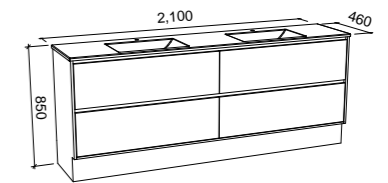

CABINET WITH	SKU	RRP
Regal Mineral Composite Top	GRA-V-2100-D-REG-F	$6,198
20mm SilkSurface Top with White Gloss Above Counter Ceramic Basins	GRA-V-2100-D-SSA-F	$5,651
20mm SilkSurface Top with White Gloss Under Counter Ceramic Basins	GRA-V-2100-D-SSU-F	$5,651
No Top	GRA-VCO-2100-D-X-F	$3,284