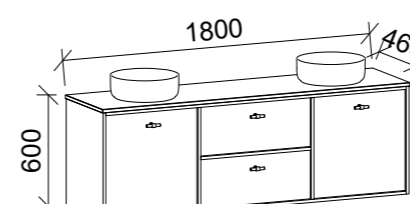

TAKANO 1800mm DOUBLE BOWL

Wall Hung