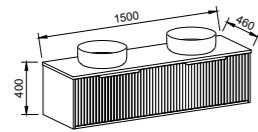

Elwood

GOLD INCLUSIONS

ELWOOD 1500mm DOUBLE BOWL

Wall Hung

CABINET WITH	SKU	RRP
20mm SilkSurface Top with White Gloss Above Counter Ceramic Basins	ELW-V-1500-D-SSA-W	$4,159
20mm SilkSurface Top with White Gloss Under Counter Ceramic Basins	ELW-V-1500-D-SSU-W	$4,333
No Top	ELW-VCO-1500-D-X-W	$2,011

Floor Standing