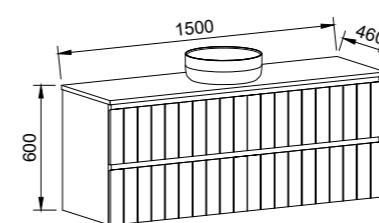

HENLEY 1500mm CENTRE BOWL

Wall Hung

CABINET WITH	SKU	RRP
20mm SilkSurface Top with White Gloss Above Counter Ceramic Basin	HEN-V-1500-C-SSA-W	$5,017
20mm SilkSurface Top with White Gloss Under Counter Ceramic Basin	HEN-V-1500-C-SSU-W	$5,017
No Top	HEN-VCO-1500-C-X-W	$3,160

Floor Standing