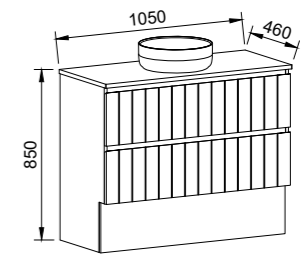

CABINET WITH	SKU	RRP
20mm SilkSurface Top with White Gloss Above Counter Ceramic Basin	HEN-V-1050-C-SSA-F	$3,782
20mm SilkSurface Top with White Gloss Under Counter Ceramic Basin	HEN-V-1050-C-SSU-F	$3,782
No Top	HEN-VCO-1050-C-X-F	$2,564