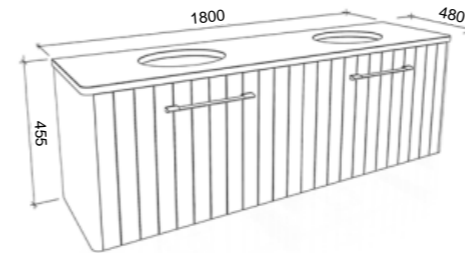

SABA 1800mm DOUBLE BOWL

Wall Hung

CABINET WITH	SKU	RRP
20mm SilkSurface Top with White Gloss Above Counter Ceramic Basins	SAB-V-1800-D-SSA-W	$4,572
20mm SilkSurface Top with White Gloss Under Counter Ceramic Basins	SAB-V-1800-D-SSU-W	$5,209
No Top	SAB-VCO-1800-D-X-W	$2,417