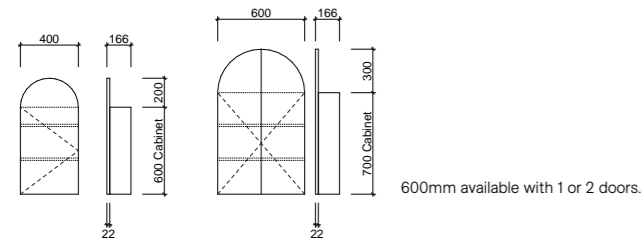

Church Shaving Cabinet

Elegant and refined, with a radiused top that softens the design.

Cabinet Colours: Any woodgrain or painted finish

- Upgrade to Platinum option with Luxe Graphite interior and glass internal shelves to match Platinum vanities
- Semi-recessed option available upon request

01. Church Shaving Cabinet 400mm CHU-SC-400-S-G $1,108 each
Cabinet Colour: Classic Oak

02. Church Shaving Cabinet 600mm CHU-SC-600-D-G $1,210 each
Cabinet Colour: White Satin

03. Church Shaving Cabinet 600mm CHU-SC-600-S-G $1,210
Cabinet Colour: Olive Satin

Church Frame Shaving Cabinet

A curved top and painted frame come together in a design of understated elegance.

Cabinet Colours: Any painted finish

- Upgrade to Platinum option with Luxe Graphite interior and glass internal shelves to match Platinum vanities
- Semi-recessed option available on request