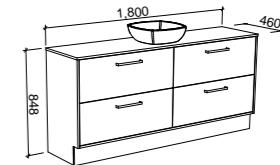

CABINET WITH	SKU	RRP
18mm Laminate Top with White Gloss Ceramic Above Counter Basin	DEL-V-1800-C-LMA-F	$3,838
No Top	DEL-VCO-1800-C-X-F	$2,803