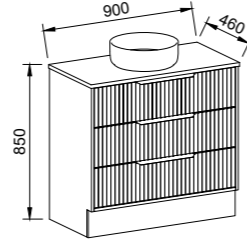

CABINET WITH	SKU	RRP
20mm SilkSurface Top with White Gloss Above Counter Ceramic Basin	EMM-V-900-C-SSA-F	$3,504
No Top	EMM-VCO-900-C-X-F	$2,685

Floor Standing