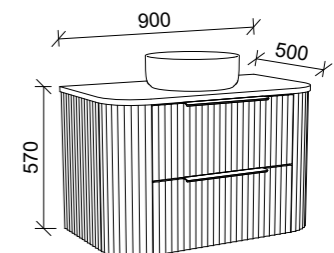

SOCOIA 900mm

Wall Hung

CABINET WITH	SKU	RRP
20mm SilkSurface Top with White Gloss Above Counter Ceramic Basin	SOC-V-900-C-SSA-W	$3,797
No Top	SOC-VCO-900-C-X-W	$3,275