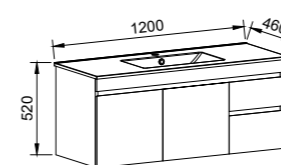

INDIANA 1200mm

Wall Hung

CABINET WITH	SKU	RRP
Alpha Ceramic Top	IND-V-1200-C-APH-W	$1,774
No Top	IND-VCO-1200-C-X-W	$1,370

Floor Standing