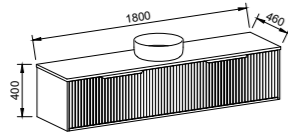

ELWOOD 1800mm CENTRE BOWL

Wall Hung

CABINET WITH	SKU	RRP
20mm SilkSurface Top with White Gloss Above Counter Ceramic Basin	ELW-V-1800-C-SSA-W	$4,164
20mm SilkSurface Top with White Gloss Under Counter Ceramic Basin	ELW-V-1800-C-SSU-W	$4,338
No Top	ELW-VCO-1800-C-X-W	$2,143

Floor Standing