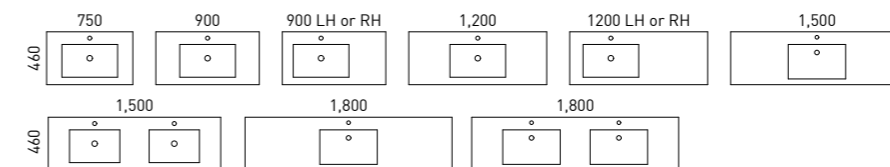

Routed fronts and intricate legs combine to create a classical statement piece.

Mounts:	Floor standing
Tops:	Alpha, 20mm or 60mm SilkSurface slab top with above or under counter basin/s (see page 238)
Cabinet Colours:	Any painted finish (see pages 266 - 267)
Handles:	Selected handles for Classic, Sussex and Victoria routes (see pages 252 - 257)
Routes:	Classic, Kent, Sussex, Victoria, Washboard (see page 228)