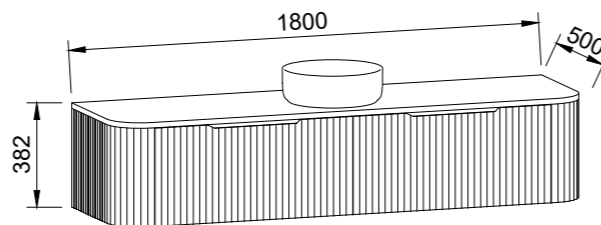

SANTOS 1800mm CENTRE BOWL

Wall Hung

CABINET WITH	SKU	RRP
20mm SilkSurface Top with White Gloss Above Counter Ceramic Basin	SAN-V-1800-C-SSA-W	$4,323
No Top	SAN-VCO-1800-C-X-W	$3,335