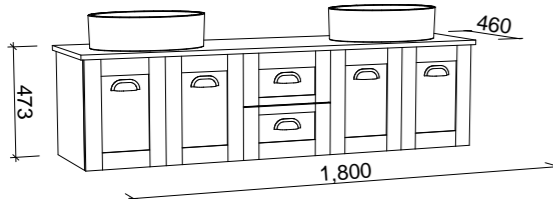

VICTORIA 1800mm DOUBLE BOWL

Wall Hung

CABINET WITH	SKU	RRP
20mm SilkSurface Top with White Gloss Above Counter Ceramic Basins	VIC-V-1800-D-SSA-W	$4,240
20mm SilkSurface Top with White Gloss Under Counter Ceramic Basins	VIC-V-1800-D-SSU-W	$4,240
60mm SilkSurface Freedom Top with White Gloss Above Counter Ceramic Basins	VIC-V-1800-D-FRA-W	$4,790
60mm SilkSurface Freedom Top with White Gloss Under Counter Ceramic Basins	VIC-V-1800-D-FRU-W	$4,790
No Top	VIC-VCO-1800-D-X-W	$3,741

Floor Standing