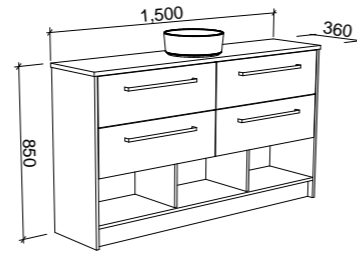

CABINET WITH	SKU	RRP
20mm SilkSurface Top with White Gloss Above Counter Ceramic Basin	KAR-V-1500-C-SSA-F	$5,272
20mm SilkSurface Top with White Gloss Ceramic Under Counter Basin	KAR-V-1500-C-SSU-F	$5,272
No Top	KAR-VCO-1500-C-X-F	$3,441