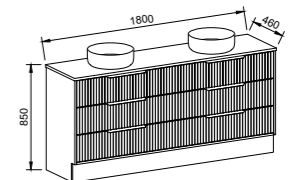

CABINET WITH	SKU	RRP
20mm SilkSurface Top with White Gloss Above Counter Ceramic Basins	EMM-V-1800-D-SSA-F	$6,586
No Top	EMM-VCO-1800-D-X-F	$4,990