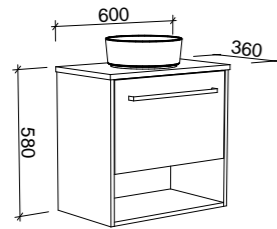

Karlie

GOLD INCLUSIONS

KARLIE 600mm

Wall Hung

CABINET WITH	SKU	RRP
Urban Ceramic Top	KAR-V-600-C-URB-W	$1,761
20mm SilkSurface Top with White Gloss Above Counter Ceramic Basin	KAR-V-600-C-SSA-W	$2,128
20mm SilkSurface Top with White Gloss Ceramic Under Counter Basin	KAR-V-600-C-SSU-W	$2,128
No Top	KAR-VCO-600-C-X-W	$1,175

Floor Standing