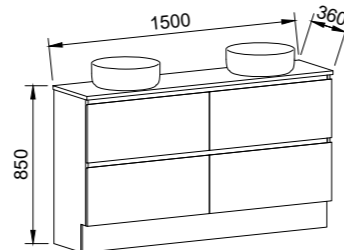

NOTE: Right-hand offset also available. Order by replacing -L- with -R- in the relevant SKU. Centre bowl available on request.

BILLIE 1500mm DOUBLE BOWL

Wall Hung

Floor Standing

CABINET WITH	SKU	RRP
20mm SilkSurface Top with White Gloss Above Counter Ceramic Basins	BIL-V-1500-D-SSA-W	\$4,253
20mm SilkSurface Top with White Gloss Under Counter Ceramic Basins	BIL-V-1500-D-SSU-W	\$4,253
No Top	BIL-VCO-1500-D-X-W	\$2,190