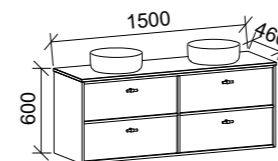

TARO 1500mm DOUBLE BOWL

Wall Hung

CABINET WITH	SKU	RRP
20mm SilkSurface Top with White Gloss Above Counter Ceramic Basins	TAR-V-1500-D-SSA-W	$4,897
No Top	TAR-VCO-1500-D-X-W	$2,714

Floor Standing