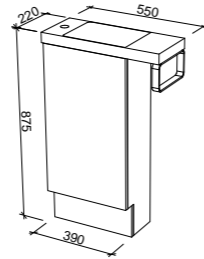

Floor Standing

CABINET WITH	SKU	RRP
Nano Top Left-hand Offset, Left-hand Tap Hole	OSC-V-5540-L-NAN-W	$1,012
No Top Left-hand Offset	OSC-VCO-400-L-X-W	$607

CABINET WITH	SKU	RRP
Nano Top Left-hand Offset, Left-hand Tap Hole	OSC-V-5540-L-NAN-F	$1,129
No Top Left-hand Offset	OSC-VCO-400-L-X-F	$709

NOTE: Side fingerpull standard unless specified otherwise. Please specify hinge side upon ordering. Right-hand offset also available. Order by replacing -L- with -R- in the relevant SKU.