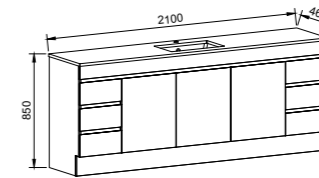

Floor Standing

CABINET WITH	SKU	RRP
Regal Mineral Composite Top	BAR-V-2100-C-REG-F	$6,078
20mm SilkSurface Top with White Gloss Above Counter Ceramic Basin	BAR-V-2100-C-SSA-F	$5,520
20mm SilkSurface Top with White Gloss Under Counter Ceramic Basin	BAR-V-2100-C-SSU-F	$5,520
No Top	BAR-VCO-2100-C-X-F	$3,281