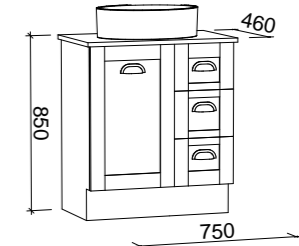

CABINET WITH	SKU	RRP
Alpha Ceramic Top	VIC-V-750-C-APH-F	$2,424
20mm SilkSurface Top with White Gloss Above Counter Ceramic Basin	VIC-V-750-C-SSA-F	$2,927
20mm SilkSurface Top with White Gloss Under Counter Ceramic Basin (2x doors only)	VIC-V-750-C-SSU-F	$2,927
60mm SilkSurface Freedom Top with White Gloss Above Counter Ceramic Basin	VIC-V-750-C-FRA-F	$3,105
60mm SilkSurface Freedom Top with White Gloss Under Counter Ceramic Basin	VIC-V-750-C-FRU-F	$3,105
No Top	VIC-VCO-750-C-X-F	$2,300
No Top (2x doors only)	VICU-VCO-750-C-X-F	$2,300