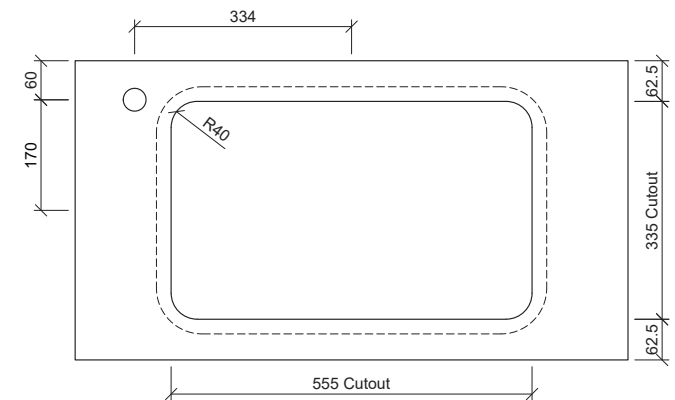

Rome

WG White Gloss
ROM-BS-600-WG-S

Taphole Offset

Note: Offset or wall mounted tapware required.

Inset

Drawings

Cut Out Specifications

Material: Ceramic
Approx Capacity: 14L
Cut Out Size: 555w x 335d
Waste Size: 32mm without overflow

Note: Due to the manufacturing process, ceramic basins will vary from their nominal stated sizes. Use the dimensions provided as a guide only. Waste not included. Refer to brochure for pricing.