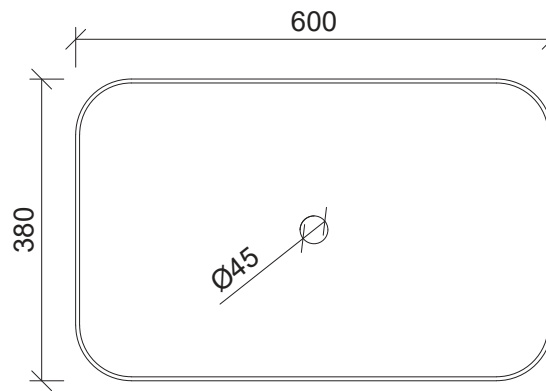

Rome

WG White Gloss
ROM-BS-600-WG-S

Taphole Offset

Note: Offset or wall mounted tapware required.

Inset

Drawings

Cut Out Specifications

Material: Ceramic
Approx Capacity: 14L
Cut Out Size: 555w x 335d
Waste Size: 32mm without overflow

Note: Due to the manufacturing process, ceramic basins will vary from their nominal stated sizes. Use the dimensions provided as a guide only. Waste not included. Refer to brochure for pricing.