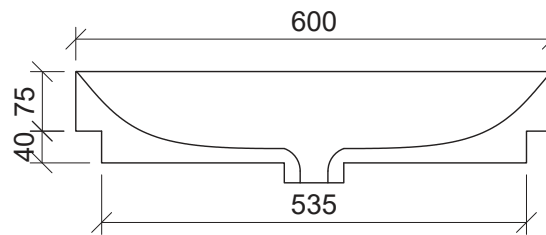

Rome

WG White Gloss
ROM-BS-600-WG-S

Taphole Offset

Note: Offset or wall mounted tapware required.

Inset

Drawings

Cut Out Specifications

Material: Ceramic
Approx Capacity: 14L
Cut Out Size: 555w x 335d
Waste Size: 32mm without overflow

Note: Due to the manufacturing process, ceramic basins will vary from their nominal stated sizes. Use the dimensions provided as a guide only. Waste not included. Refer to brochure for pricing.