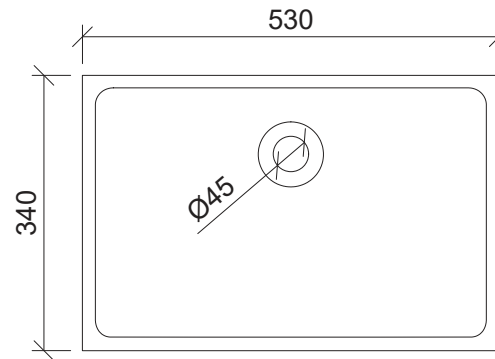

Rectangle Under Counter

WG White Gloss
REC-BS-530-WG-S

Taphole Offset

Taphole Behind

Under Counter

Drawings

Cut Out Specifications

Material: Ceramic
Approx Capacity: 7.7L
Cut Out Size: 450w x 260d
Waste Size: 32mm with overflow

Note: Due to the manufacturing process, ceramic basins will vary from their nominal stated sizes. Use the dimensions provided as a guide only. Waste not included. Refer to brochure for pricing.