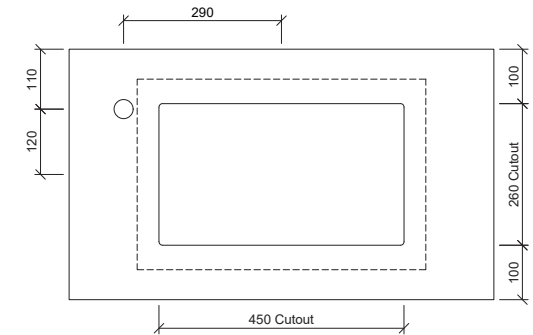

Rectangle Under Counter

WG White Gloss
REC-BS-530-WG-S

Taphole Offset

Taphole Behind

Under Counter

Drawings

Cut Out Specifications

Material: Ceramic
Approx Capacity: 7.7L
Cut Out Size: 450w x 260d
Waste Size: 32mm with overflow

Note: Due to the manufacturing process, ceramic basins will vary from their nominal stated sizes. Use the dimensions provided as a guide only. Waste not included. Refer to brochure for pricing.