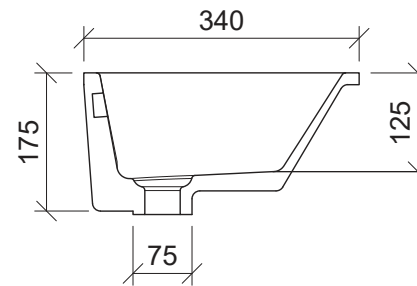

Rectangle Under Counter

WG White Gloss
REC-BS-530-WG-S

Taphole Offset

Taphole Behind

Under Counter

Drawings

Cut Out Specifications

Material: Ceramic
Approx Capacity: 7.7L
Cut Out Size: 450w x 260d
Waste Size: 32mm with overflow

Note: Due to the manufacturing process, ceramic basins will vary from their nominal stated sizes. Use the dimensions provided as a guide only. Waste not included. Refer to brochure for pricing.