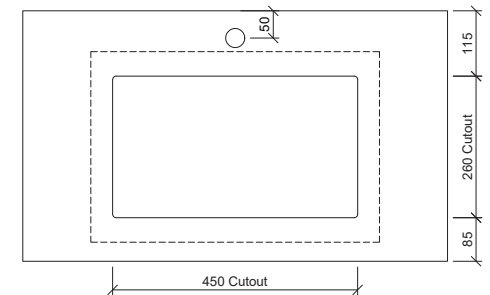

Rectangle Under Counter

WG White Gloss
REC-BS-530-WG-S

Taphole Offset

Taphole Behind

Under Counter

Drawings

Cut Out Specifications

Material: Ceramic
Approx Capacity: 7.7L
Cut Out Size: 450w x 260d
Waste Size: 32mm with overflow

Note: Due to the manufacturing process, ceramic basins will vary from their nominal stated sizes. Use the dimensions provided as a guide only. Waste not included. Refer to brochure for pricing.