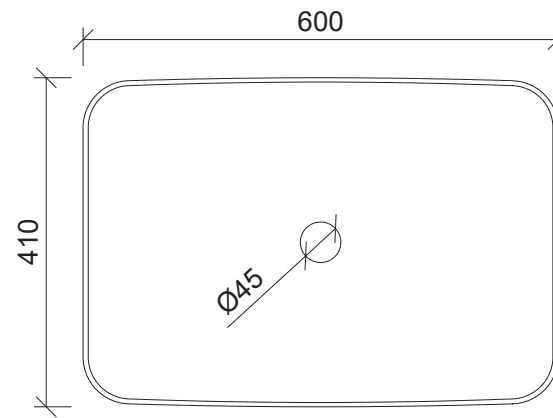

Quill

WG White Gloss
QUI-BS-600-WG-S

Above Counter

Drawings

Taphole Offset

Note: Offset or wall mounted tapware required.

Cut Out Specifications

Material: Ceramic
Approx Capacity: 15.2L
Cut Out Size: 80mm
Waste Size: 32mm without overflow

Note: Due to the manufacturing process, ceramic basins will vary from their nominal stated sizes. Use the dimensions provided as a guide only. Waste not included. Refer to brochure for pricing.