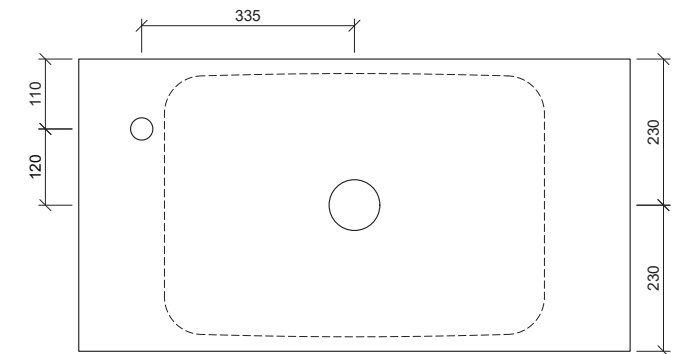

Quill

WG White Gloss
QUI-BS-600-WG-S

Above Counter

Drawings

Taphole Offset

Note: Offset or wall mounted tapware required.

Cut Out Specifications

Material: Ceramic
Approx Capacity: 15.2L
Cut Out Size: 80mm
Waste Size: 32mm without overflow

Note: Due to the manufacturing process, ceramic basins will vary from their nominal stated sizes. Use the dimensions provided as a guide only. Waste not included. Refer to brochure for pricing.