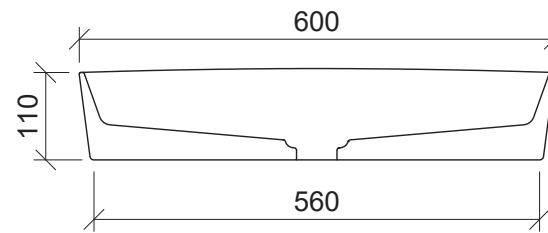

Quill

WG White Gloss
QUI-BS-600-WG-S

Above Counter

Drawings

Taphole Offset

Note: Offset or wall mounted tapware required.

Cut Out Specifications

Material: Ceramic
Approx Capacity: 15.2L
Cut Out Size: 80mm
Waste Size: 32mm without overflow

Note: Due to the manufacturing process, ceramic basins will vary from their nominal stated sizes. Use the dimensions provided as a guide only. Waste not included. Refer to brochure for pricing.