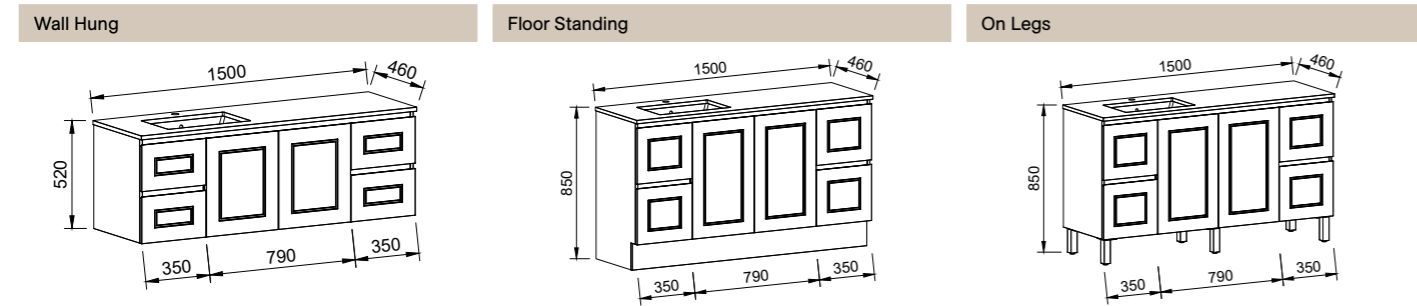

NEVADA CLASSIC 1500mm OFFSET BOWL

CABINET WITH	SKU	RRP	CABINET WITH	SKU	RRP	CABINET WITH	SKU	RRP
20mm SilkSurface Top with White Gloss Above Counter Ceramic Basin Left-hand Offset	NVC-V-1500-L-SSA-W	$3,340	20mm SilkSurface Top with White Gloss Above Counter Ceramic Basin Left-hand Offset	NVC-V-1500-L-SSA-F	$3,418	20mm SilkSurface Top with White Gloss Above Counter Ceramic Basin Left-hand Offset	NVC-V-1500-L-SSA-L	$3,709
20mm SilkSurface Top with White Gloss Under Counter Ceramic Basin Left-hand Offset	NVC-V-1500-L-SSU-W	$3,630	20mm SilkSurface Top with White Gloss Under Counter Ceramic Basin Left-hand Offset	NVC-V-1500-L-SSU-F	$3,708	20mm SilkSurface Top with White Gloss Under Counter Ceramic Basin Left-hand Offset	NVC-V-1500-L-SSU-L	$3,999
No Top Left-hand Offset	NVC-VCO-1500-L-X-W	$1,721	No Top Left-hand Offset	NVC-VCO-1500-L-X-F	$1,862	No Top Left-hand Offset	NVC-VCO-1500-L-X-L	$2,150

NOTE: Refer to pages 58 - 62 for suitable handles. Right-hand offset also available. Order by replacing -L- with -R- in the relevant SKU.

Alpha tops will vary in size due to the manufacturing process and are therefore not suitable for wall to wall installation. Waste Size: Ceramic Tops and Basins = 32mm (Alpha tops, under counter basins and Iconic basin with overflow), Mineral Composite tops and basins = 40mm, Dolomite Tops = 32/40mm two piece (with overflow), Stainless Steel Basins = 32mm.

Nevada Classic

S SILVER INCLUSIONS