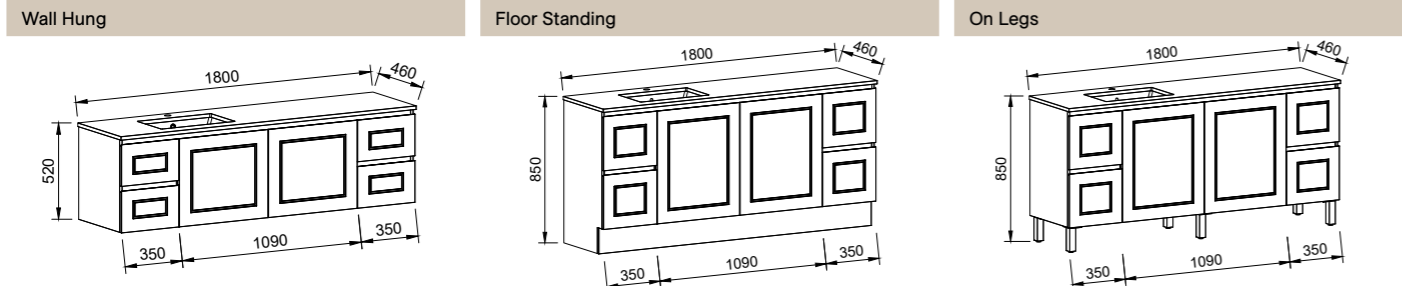

Nevada Classic

S SILVER INCLUSIONS

NEVADA CLASSIC 1800mm OFFSET BOWL

CABINET WITH	SKU	RRP	CABINET WITH	SKU	RRP	CABINET WITH	SKU	RRP
20mm SilkSurface Top with White Gloss Above Counter Ceramic Basin Left-hand Offset	NVC-V-1800-L-SSA-W	$3,725	20mm SilkSurface Top with White Gloss Above Counter Ceramic Basin Left-hand Offset	NVC-V-1800-L-SSA-F	$3,812	20mm SilkSurface Top with White Gloss Above Counter Ceramic Basin Left-hand Offset	NVC-V-1800-L-SSA-L	$4,103
20mm SilkSurface Top with White Gloss Under Counter Ceramic Basin Left-hand Offset	NVC-V-1800-L-SSU-W	$4,015	20mm SilkSurface Top with White Gloss Under Counter Ceramic Basin Left-hand Offset	NVC-V-1800-L-SSU-F	$4,102	20mm SilkSurface Top with White Gloss Under Counter Ceramic Basin Left-hand Offset	NVC-V-1800-L-SSU-L	$4,393
No Top Left-hand Offset	NVC-VCO-1800-L-X-W	$1,888	No Top Left-hand Offset	NVC-VCO-1800-L-X-F	$2,026	No Top Left-hand Offset	NVC-VCO-1800-L-X-L	$2,314

NOTE: Refer to pages 58 - 62 for suitable handles. Right-hand offset also available. Order by replacing **-L-** with **-R-** in the relevant SKU.