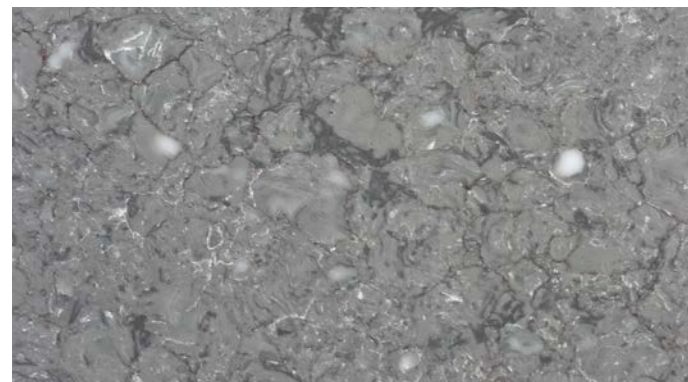

# SilkSurface Colours Continued

Silversnow

Terranite

Moonstone

Stratiss Nuovo

Terramoss

Storm Cloud

SilkSurface may be substituted for equivalent colours if required. SilkSurface is manmade slab with an acrylic resin base. As each slab is individual, natural variation in graining and colouring is to be expected. While the colours in this brochure are to the highest standard in printing, it should only be used as an indication of actual product design. Please visit your local showroom to view larger samples.