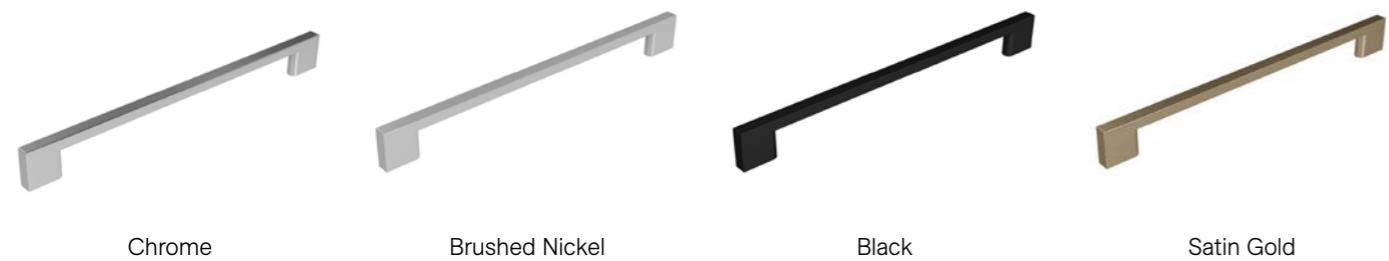

SQUARE HANDLE

Available in 224mm & 352mm.