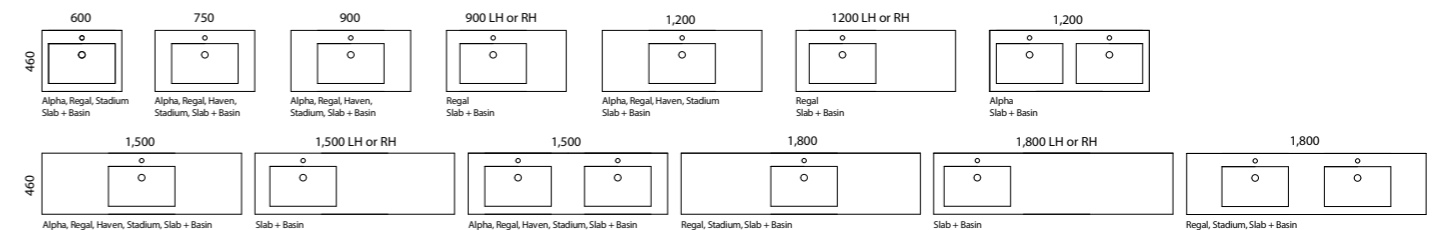

Available in wall hung, floor standing and on legs.

- Top options include:
  - 20mm integrated tops - Alpha\*, Regal, Stadium or Haven\*
  - 20mm SilkSurface slab top with above or under counter basin/s