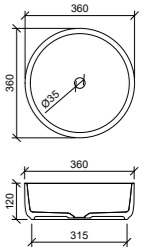

Vanity Tops

NOTE: Due to the manufacturing process ceramic tops can vary from their nominal stated sizes. Use the dimensions provided as a guide only. Due to this ceramic tops are not recommended for wall to wall installations. 1TH standard on all integrated tops on the Nevada range unless specified otherwise at the time of ordering. †Excluding 1200mm Double which comes with 0 Tap holes. *See page 55 for price to upgrade to a Mineral Composite Under Counter basin.

Under Counter Basins

Allure Under Counter | Ceramic

No overflow. Only available with SilkSurface slab top (cannot be purchased on their own). Offset or wall mounted tapware required.

- **WG** ALLU-BS-360-WG-S   **GM** ALLU-BS-360-GM-U
- **WM** ALLU-BS-360-WM-U   **LGM** ALLU-BS-360-LGM-U
- **BKM** ALLU-BS-360-BKM-U   **PM** ALLU-BS-360-PM-U
- **ANT** ALLU-BS-360-ANT-U

Amara Under Counter | Mineral Composite*

With overflow to back.

- **WG** AMA-BS-450-WG-U

Bodhi Under Counter | Mineral Composite*

With overflow to back.

- **WG** BOD-BS-540-WG-U

Oval Under Counter | Ceramic

With overflow to front.

- **WG** OVL-BS-420-WG-S

Rectangle Under Counter | Ceramic

With overflow to back.

- **WG** REC-BS-530-WG-S

WG - White Gloss | **WM** - White Matt | **BKM** - Black Matt | **ANT** - Anthracite | **GM** - Grey Matt | **LGM** - Light Grey Matt | **PM** - Pink Matt | **BG** - Brushed Gold | **BN** - Brushed Nickel