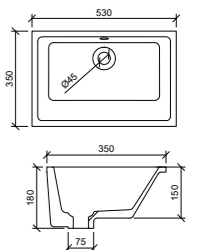

Rectangle Under Counter | Ceramic

With overflow to back.

- **WG** REC-BS-530-WG-S

WG - White Gloss | **WM** - White Matt | **BKM** - Black Matt | **ANT** - Anthracite | **GM** - Grey Matt | **LGM** - Light Grey Matt | **PM** - Pink Matt | **BG** - Brushed Gold | **BN** - Brushed Nickel