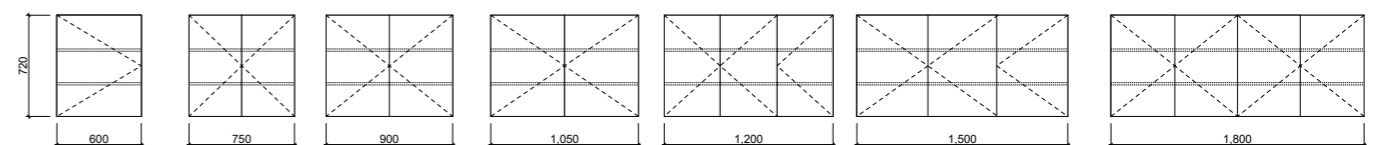

All cabinets 166mm deep. 1500mm available with 3 or 4 doors.

[01.] Tennessee Shaving Cabinet 1200mm | TEN-SC-1200-3-G | $1,136 Emerald Green Satin Cabinet **[02.] Tennessee Shaving Cabinet 1800mm** | TEN-SC-1800-4-G | $1,519 White Gloss Cabinet **[03.] Tennessee Shaving Cabinet 900mm** | TEN-SC-900-D-G | $854 Estella Oak Cabinet **[04.] Tennessee Shaving Cabinet 750mm** | TEN-SC-750-D-G | $795 White Satin Cabinet **Please refer to pricelist pages for all available options.**