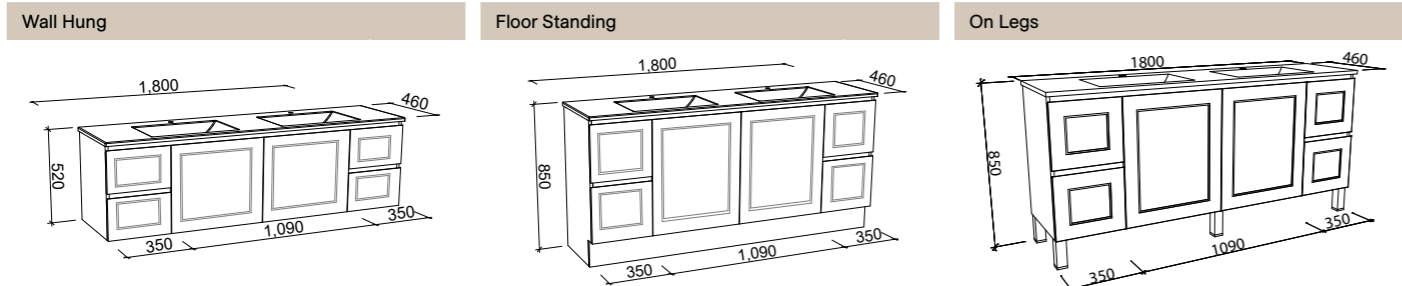

NEVADA CLASSIC 1800mm DOUBLE BOWL

CABINET WITH	SKU	RRP	CABINET WITH	SKU	RRP	CABINET WITH	SKU	RRP
Regal Mineral Composite Top	NVC-V-1800-D-REG-W	$2,735	Regal Mineral Composite Top	NVC-V-1800-D-REG-F	$3,208	Regal Mineral Composite Top	NVC-V-1800-D-REG-L	$3,500
Stadium Mineral Composite Top	NVC-V-1800-D-STD-W	$2,735	Stadium Mineral Composite Top	NVC-V-1800-D-STD-F	$3,208	Stadium Mineral Composite Top	NVC-V-1800-D-STD-L	$3,500
20mm SilkSurface Top with White Gloss Ceramic Above Counter Basins	NVC-V-1800-D-SSA-W	$3,989	20mm SilkSurface Top with White Gloss Ceramic Above Counter Basins	NVC-V-1800-D-SSA-F	$4,076	20mm SilkSurface Top with White Gloss Ceramic Above Counter Basins	NVC-V-1800-D-SSA-L	$4,368
20mm SilkSurface Top with White Gloss Ceramic Under Counter Basins	NVC-V-1800-D-SSU-W	$4,569	20mm SilkSurface Top with White Gloss Ceramic Under Counter Basins	NVC-V-1800-D-SSU-F	$4,657	20mm SilkSurface Top with White Gloss Ceramic Under Counter Basins	NVC-V-1800-D-SSU-L	$4,949
No Top	NVC-VCO-1800-D-X-W	$1,888	No Top	NVC-VCO-1800-D-X-F	$2,026	No Top	NVC-VCO-1800-D-X-L	$2,314

NOTE: Refer to pages 58 - 62 for suitable handles.

Alpha tops will vary in size due to the manufacturing process and are therefore not suitable for wall to wall installation. Waste Size: Ceramic Tops and Basins = 32mm (Alpha tops, under counter basins and Iconic basin with overflow), Mineral Composite tops and basins = 40mm, Dolomite Tops = 32/40mm two piece (with overflow), Stainless Steel Basins = 32mm.

Nevada Plus

G GOLD INCLUSIONS