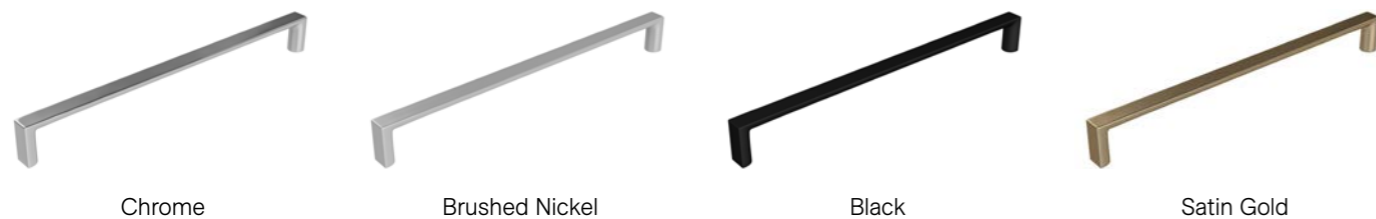

D HANDLE

Available in 104mm*, 138mm*, 230mm, 361mm & 457mm.