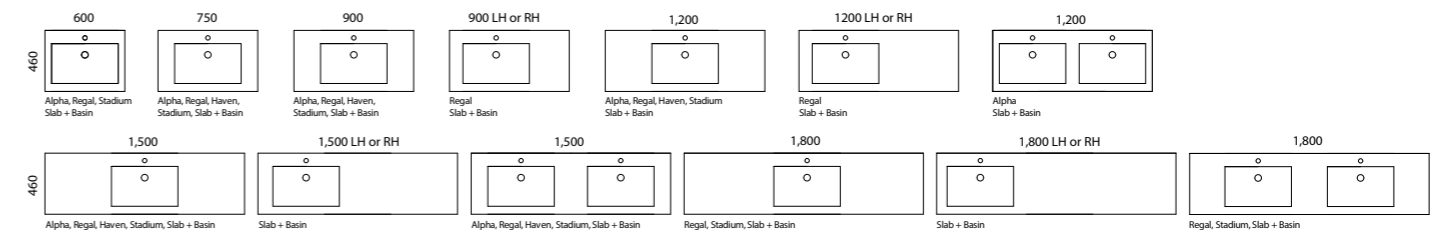

Available in wall hung, floor standing and on legs.

- Top options include:
  - 20mm integrated tops - Alpha\*, Regal, Stadium or Haven\*
  - 20mm SilkSurface slab top with above or under counter basin/s
- Cabinet options include:
  - Painted only
- See pages 58 - 62 for applicable handles