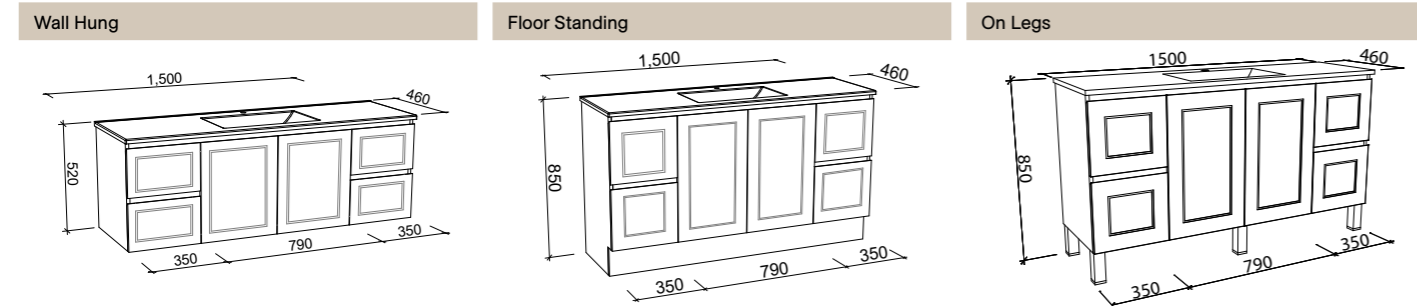

Nevada Classic

S SILVER INCLUSIONS

NEVADA CLASSIC 1500mm CENTRE BOWL

CABINET WITH	SKU	RRP	CABINET WITH	SKU	RRP	CABINET WITH	SKU	RRP
Regal Mineral Composite Top	NVC-V-1500-C-REG-W	$1,959	Regal Mineral Composite Top	NVC-V-1500-C-REG-F	$2,268	Regal Mineral Composite Top	NVC-V-1500-C-REG-L	$2,560
Stadium Mineral Composite Top	NVC-V-1500-C-STD-W	$1,959	Stadium Mineral Composite Top	NVC-V-1500-C-STD-F	$2,268	Stadium Mineral Composite Top	NVC-V-1500-C-STD-L	$2,560
Alpha Ceramic Top	NVC-V-1500-C-APH-W	$2,100	Alpha Ceramic Top	NVC-V-1500-C-APH-F	$2,383	Alpha Ceramic Top	NVC-V-1500-C-APH-L	$2,578
Haven Matt Dolomite Top	NVC-V-1500-C-HVN-W	$1,959	Haven Matt Dolomite Top	NVC-V-1500-C-HVN-F	$2,268	Haven Matt Dolomite Top	NVC-V-1500-C-HVN-L	$2,560
20mm SilkSurface Top with White Gloss Ceramic Above Counter Basin	NVC-V-1500-C-SSA-W	$3,340	20mm SilkSurface Top with White Gloss Ceramic Above Counter Basin	NVC-V-1500-C-SSA-F	$3,418	20mm SilkSurface Top with White Gloss Ceramic Above Counter Basin	NVC-V-1500-C-SSA-L	$3,709
20mm SilkSurface Top with White Gloss Ceramic Under Counter Basin	NVC-V-1500-C-SSU-W	$3,630	20mm SilkSurface Top with White Gloss Ceramic Under Counter Basin	NVC-V-1500-C-SSU-F	$3,708	20mm SilkSurface Top with White Gloss Ceramic Under Counter Basin	NVC-V-1500-C-SSU-L	$3,999
No Top	NVC-VCO-1500-C-X-W	$1,721	No Top	NVC-VCO-1500-C-X-F	$1,862	No Top	NVC-VCO-1500-C-X-L	$2,150

NOTE: Refer to pages 58 - 62 for suitable handles.