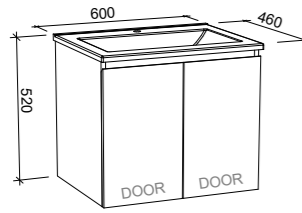

Nevada

S SILVER INCLUSIONS

NEVADA 600mm

Wall Hung