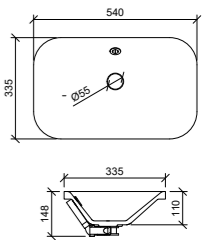

Bodhi Under Counter | Mineral Composite*

With overflow to back.

- **WG** BOD-BS-540-WG-U