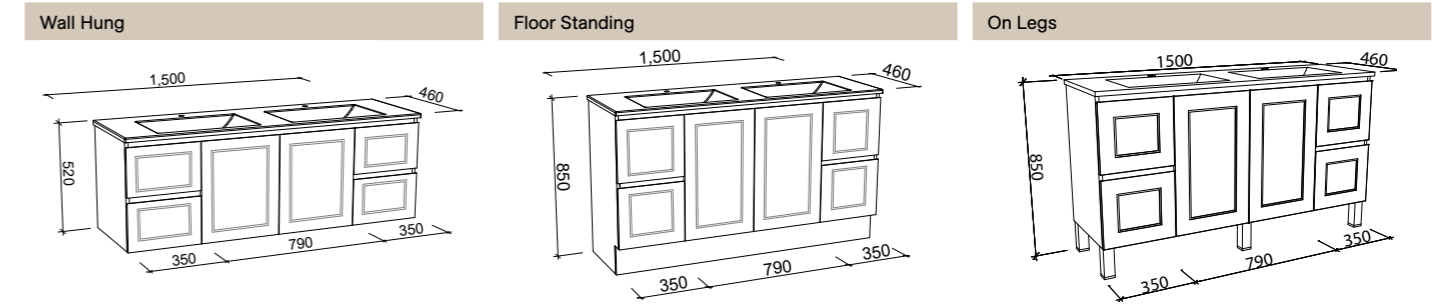

NEVADA CLASSIC 1500mm DOUBLE BOWL

CABINET WITH	SKU	RRP	CABINET WITH	SKU	RRP	CABINET WITH	SKU	RRP
Regal Mineral Composite Top	NVC-V-1500-D-REG-W	$2,540	Regal Mineral Composite Top	NVC-V-1500-D-REG-F	$2,855	Regal Mineral Composite Top	NVC-V-1500-D-REG-L	$3,147
Stadium Mineral Composite Top	NVC-V-1500-D-STD-W	$2,540	Stadium Mineral Composite Top	NVC-V-1500-D-STD-F	$2,855	Stadium Mineral Composite Top	NVC-V-1500-D-STD-L	$3,147
Alpha Ceramic Top	NVC-V-1500-D-APH-W	$2,656	Alpha Ceramic Top	NVC-V-1500-D-APH-F	$2,970	Alpha Ceramic Top	NVC-V-1500-D-APH-L	$3,143
Haven Matt Dolomite Top	NVC-V-1500-D-HVN-W	$2,540	Haven Matt Dolomite Top	NVC-V-1500-D-HVN-F	$2,855	Haven Matt Dolomite Top	NVC-V-1500-D-HVN-L	$3,147
20mm SilkSurface Top with White Gloss Ceramic Above Counter Basins	NVC-V-1500-D-SSA-W	$3,605	20mm SilkSurface Top with White Gloss Ceramic Above Counter Basins	NVC-V-1500-D-SSA-F	$3,683	20mm SilkSurface Top with White Gloss Ceramic Above Counter Basins	NVC-V-1500-D-SSA-L	$3,974
20mm SilkSurface Top with White Gloss Ceramic Under Counter Basins	NVC-V-1500-D-SSU-W	$4,184	20mm SilkSurface Top with White Gloss Ceramic Under Counter Basins	NVC-V-1500-D-SSU-F	$4,262	20mm SilkSurface Top with White Gloss Ceramic Under Counter Basins	NVC-V-1500-D-SSU-L	$4,553
No Top	NVC-VCO-1500-D-X-W	$1,721	No Top	NVC-VCO-1500-D-X-F	$1,862	No Top	NVC-VCO-1500-D-X-L	$2,150

NOTE: Refer to pages 58 - 62 for suitable handles.