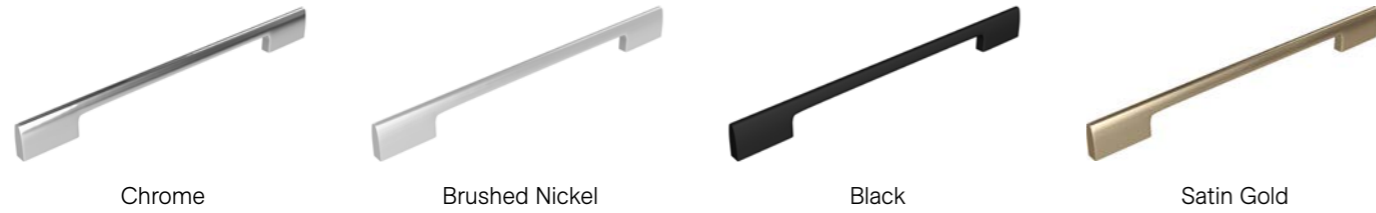

ARCH HANDLE

Available in 244mm & 340mm.