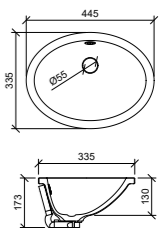

Amara Under Counter | Mineral Composite*

With overflow to back.

- **WG** AMA-BS-450-WG-U