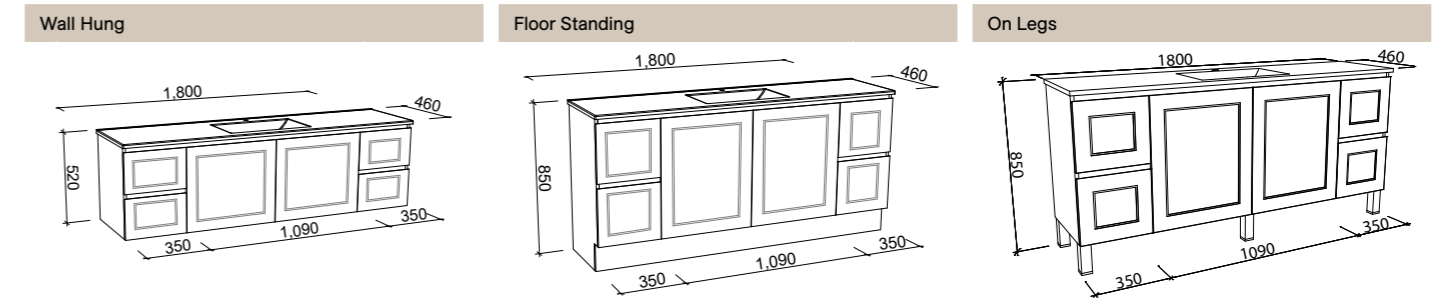

NEVADA CLASSIC 1800mm CENTRE BOWL

CABINET WITH	SKU	RRP	CABINET WITH	SKU	RRP	CABINET WITH	SKU	RRP
Regal Mineral Composite Top	NVC-V-1800-C-REG-W	$2,622	Regal Mineral Composite Top	NVC-V-1800-C-REG-F	$2,724	Regal Mineral Composite Top	NVC-V-1800-C-REG-L	$3,014
Stadium Mineral Composite Top	NVC-V-1800-C-STD-W	$2,622	Stadium Mineral Composite Top	NVC-V-1800-C-STD-F	$2,724	Stadium Mineral Composite Top	NVC-V-1800-C-STD-L	$3,014
20mm SilkSurface Top with White Gloss Ceramic Above Counter Basin	NVC-V-1800-C-SSA-W	$3,725	20mm SilkSurface Top with White Gloss Ceramic Above Counter Basin	NVC-V-1800-C-SSA-F	$3,812	20mm SilkSurface Top with White Gloss Ceramic Above Counter Basin	NVC-V-1800-C-SSA-L	$4,103
20mm SilkSurface Top with White Gloss Ceramic Under Counter Basin	NVC-V-1800-C-SSU-W	$4,015	20mm SilkSurface Top with White Gloss Ceramic Under Counter Basin	NVC-V-1800-C-SSU-F	$4,102	20mm SilkSurface Top with White Gloss Ceramic Under Counter Basin	NVC-V-1800-C-SSU-L	$4,393
No Top	NVC-VCO-1800-C-X-W	$1,888	No Top	NVC-VCO-1800-C-X-F	$2,026	No Top	NVC-VCO-1800-C-X-L	$2,314

NOTE: Refer to pages 58 - 62 for suitable handles.

1TH standard on all integrated tops on the Nevada range unless specified otherwise at the time of ordering.