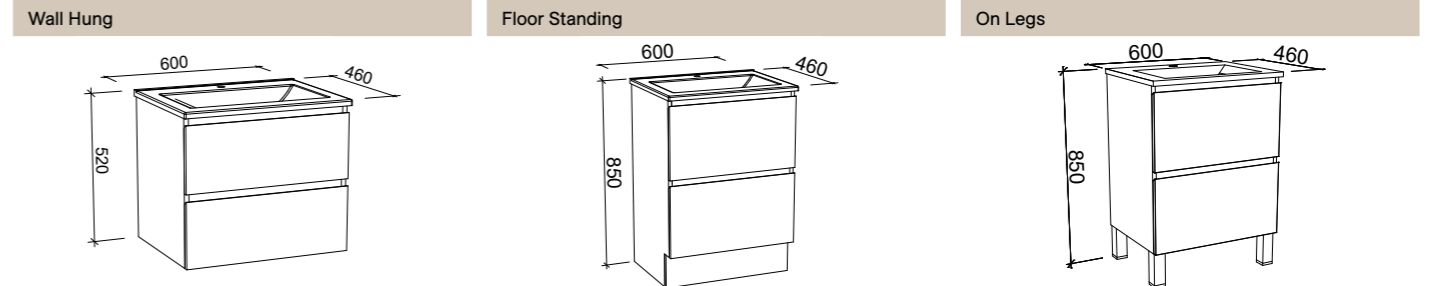

NEVADA PLUS 600mm

CABINET WITH	SKU	RRP	CABINET WITH	SKU	RRP	CABINET WITH	SKU	RRP
Regal Mineral Composite Top	NEVP-V-600-C-REG-W	$1,481	Regal Mineral Composite Top	NEVP-V-600-C-REG-F	$1,658	Regal Mineral Composite Top	NEVP-V-600-C-REG-L	$1,841
Stadium Mineral Composite Top	NEVP-V-600-C-STD-W	$1,481	Stadium Mineral Composite Top	NEVP-V-600-C-STD-F	$1,658	Stadium Mineral Composite Top	NEVP-V-600-C-STD-L	$1,841
Alpha Ceramic Top	NEVP-V-600-C-APH-W	$1,373	Alpha Ceramic Top	NEVP-V-600-C-APH-F	$1,560	Alpha Ceramic Top	NEVP-V-600-C-APH-L	$1,755
20mm SilkSurface Top with White Gloss Ceramic Above Counter Basin	NEVP-V-600-C-SSA-W	$1,893	20mm SilkSurface Top with White Gloss Ceramic Above Counter Basin	NEVP-V-600-C-SSA-F	$1,986	20mm SilkSurface Top with White Gloss Ceramic Above Counter Basin	NEVP-V-600-C-SSA-L	$2,180
20mm SilkSurface Top with White Gloss Ceramic Under Counter Basin	NEVP-V-600-C-SSU-W	$2,183	20mm SilkSurface Top with White Gloss Ceramic Under Counter Basin	NEVP-V-600-C-SSU-F	$2,276	20mm SilkSurface Top with White Gloss Ceramic Under Counter Basin	NEVP-V-600-C-SSU-L	$2,470
No Top	NEVP-VCO-600-C-X-W	$1,067	No Top	NEVP-VCO-600-C-X-F	$1,159	No Top	NEVP-VCO-600-C-X-L	$1,351