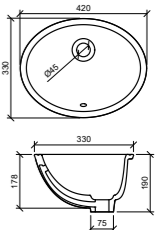

Oval Under Counter | Ceramic

With overflow to front.

- **WG** OVL-BS-420-WG-S