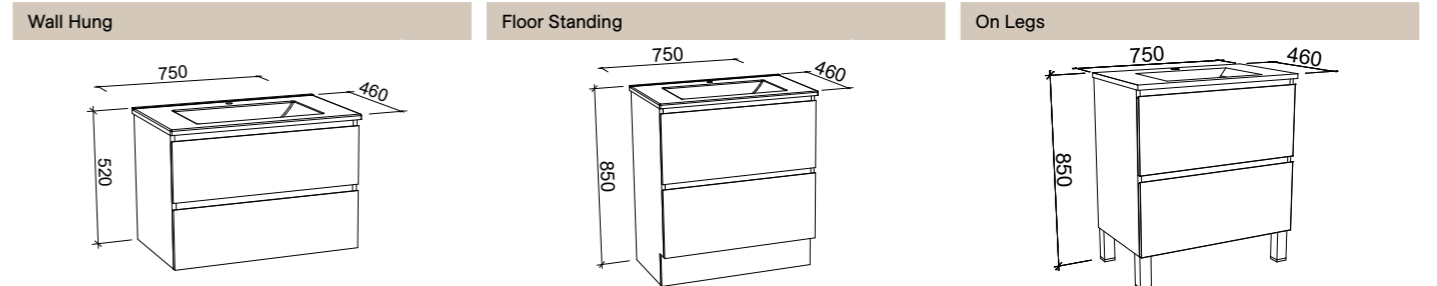

NEVADA PLUS 750mm

CABINET WITH	SKU	RRP	CABINET WITH	SKU	RRP	CABINET WITH	SKU	RRP
Regal Mineral Composite Top	NEVP-V-750-C-REG-W	$1,547	Regal Mineral Composite Top	NEVP-V-750-C-REG-F	$1,723	Regal Mineral Composite Top	NEVP-V-750-C-REG-L	$1,908
Stadium Mineral Composite Top	NEVP-V-750-C-STD-W	$1,547	Stadium Mineral Composite Top	NEVP-V-750-C-STD-F	$1,723	Stadium Mineral Composite Top	NEVP-V-750-C-STD-L	$1,908
Alpha Ceramic Top	NEVP-V-750-C-APH-W	$1,444	Alpha Ceramic Top	NEVP-V-750-C-APH-F	$1,629	Alpha Ceramic Top	NEVP-V-750-C-APH-L	$1,823
Haven Matt Dolomite Top	NEVP-V-750-C-HVN-W	$1,638	Haven Matt Dolomite Top	NEVP-V-750-C-HVN-F	$1,823	Haven Matt Dolomite Top	NEVP-V-750-C-HVN-L	$2,018
20mm SilkSurface Top with White Gloss Ceramic Above Counter Basin	NEVP-V-750-C-SSA-W	$1,964	20mm SilkSurface Top with White Gloss Ceramic Above Counter Basin	NEVP-V-750-C-SSA-F	$2,055	20mm SilkSurface Top with White Gloss Ceramic Above Counter Basin	NEVP-V-750-C-SSA-L	$2,249
20mm SilkSurface Top with White Gloss Ceramic Under Counter Basin	NEVP-V-750-C-SSU-W	$2,253	20mm SilkSurface Top with White Gloss Ceramic Under Counter Basin	NEVP-V-750-C-SSU-F	$2,345	20mm SilkSurface Top with White Gloss Ceramic Under Counter Basin	NEVP-V-750-C-SSU-L	$2,540
No Top	NEVP-VCO-750-C-X-W	$1,136	No Top	NEVP-VCO-750-C-X-F	$1,359	No Top	NEVP-VCO-750-C-X-L	$1,421

1TH standard on all integrated tops on the Nevada range unless specified otherwise at the time of ordering.