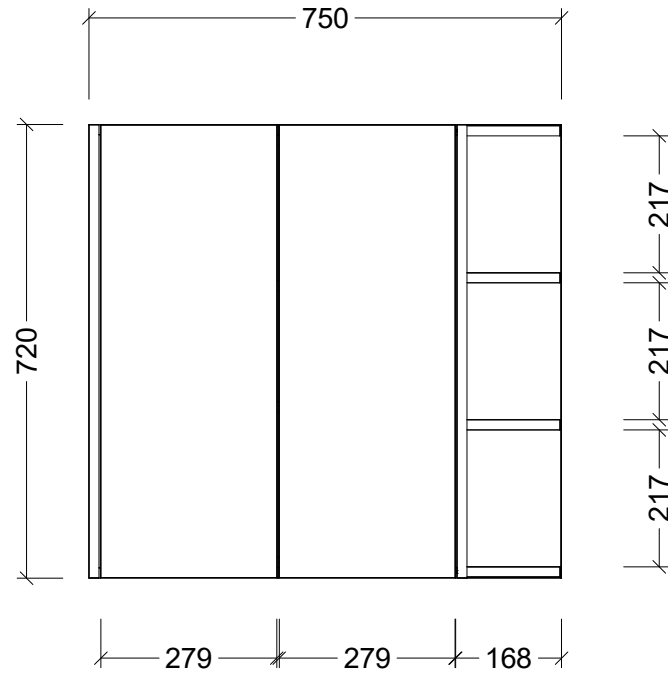

CABINET DETAILS

Range	New York Shaver
Description	750W, Side Open Shelves
Cabinet SKU	NEW-SC-750-D-G

Timberline Bathroom Products Pty Ltd
 22 Myrtle Drive, Armidale NSW 2350
www.timberline.com.au | 02 6773 8500

PLEASE NOTE: Due to the manufacturing process of ceramic tops, size variation (+/- 3%) is to be expected. E&OE. Copyright ©

RH or LH Shelving Options Available