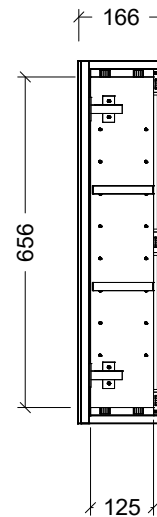

Range	New York Shaver
Mount	Wall Hung
Size	1200mm
SKU	NEW-SC-1200-L-G-N

#### NOTES

Revision	01
Date	25/03/24

DIMENSIONS SHOWN ARE IN MILLIMETERS, ARE NOMINAL ONLY AND SUBJECT TO CHANGE AT ANY TIME.  
DO NOT SCALE DRAWINGS.  
INSTALLER TO CONFIRM ALL DIMENSIONS ON-SITE PRIOR TO INSTALL.  
SIZE VARIATION (+/- 3%) IS TO BE EXPECTED ON CERAMIC TOPS.  
E&OE.