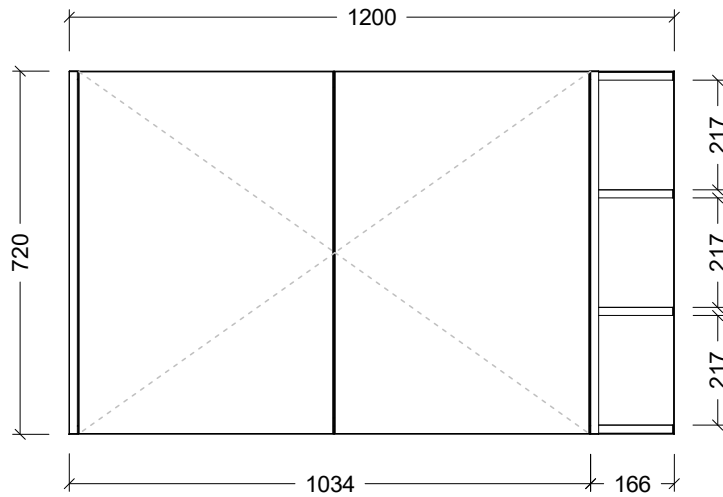

Range	New York Shaver
Mount	Wall Hung
Size	1200mm
SKU	NEW-SC-1200-L-G-N

#### NOTES

Revision	01
Date	25/03/24

DIMENSIONS SHOWN ARE IN MILLIMETERS, ARE NOMINAL ONLY AND SUBJECT TO CHANGE AT ANY TIME.  
DO NOT SCALE DRAWINGS.  
INSTALLER TO CONFIRM ALL DIMENSIONS ON-SITE PRIOR TO INSTALL.  
SIZE VARIATION (+/- 3%) IS TO BE EXPECTED ON CERAMIC TOPS.  
E&OE.