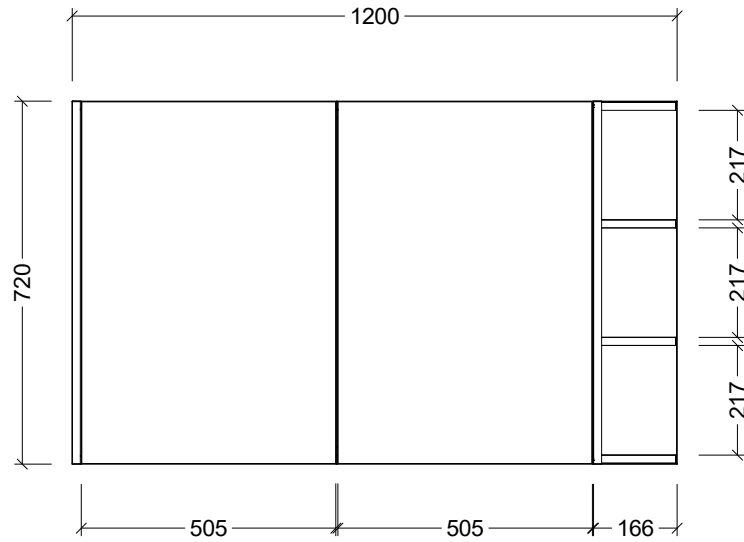

## CABINET DETAILS

Range	New York Shaver
Description	1200W, Side Open Shelves
Cabinet SKU	NEW-SC-1200-D-G

**Timberline Bathroom Products Pty Ltd**  
 22 Myrtle Drive, Armidale NSW 2350  
[www.timberline.com.au](http://www.timberline.com.au) | 02 6773 8500

PLEASE NOTE: Due to the manufacturing process of ceramic tops, size variation (+/- 3%) is to be expected. E&OE. Copyright ©

RH or LH Shelving Options Available