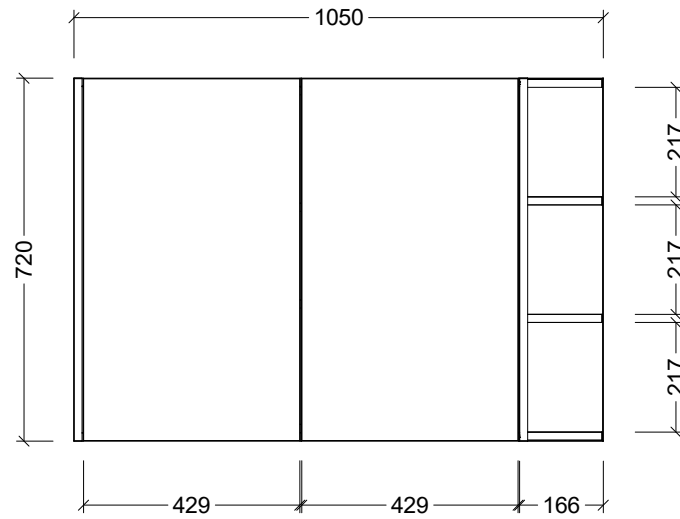

CABINET DETAILS

Range	New York Shaver
Description	1050W, Side Open Shelves
Cabinet SKU	NEW-SC-1050-D-G

Timberline Bathroom Products Pty Ltd
 22 Myrtle Drive, Armidale NSW 2350
www.timberline.com.au | 02 6773 8500

PLEASE NOTE: Due to the manufacturing process of ceramic tops, size variation (+/- 3%) is to be expected. E&OE. Copyright ©

RH or LH Shelving Options Available