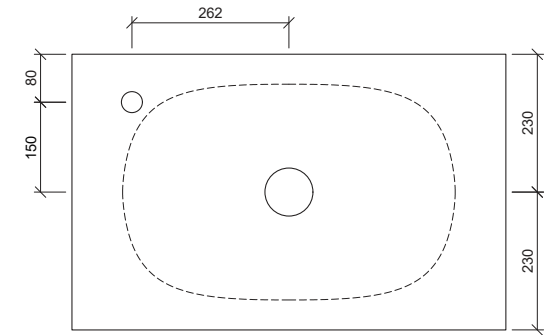

## Myrtle

**WG** White Gloss  
MYR-BS-550-WG-S

**WM** White Matt  
MYR-BS-550-WM-U

**BM** Black Matt  
MYR-BS-550-BKM-U

**GM** Black Matt  
MYR-BS-550-GM-U

Above Counter

Drawings

Taphole Offset

Taphole Behind

Cut Out Specifications

**Material:** Ceramic  
**Approx Capacity:** 15.1L  
**Cut Out Size:** 80mm  
**Waste Size:** 32mm without overflow

**Note:** Due to the manufacturing process, ceramic basins will vary from their nominal stated sizes. Use the dimensions provided as a guide only. Waste not included. Refer to brochure for pricing.