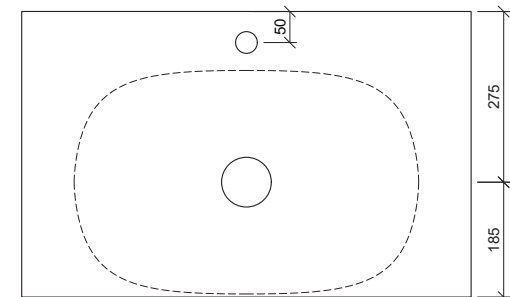

## Myrtle

**WG** White Gloss  
MYR-BS-550-WG-S

**WM** White Matt  
MYR-BS-550-WM-U

**BM** Black Matt  
MYR-BS-550-BKM-U

**GM** Black Matt  
MYR-BS-550-GM-U

Above Counter

Drawings

Taphole Offset

Taphole Behind

Cut Out Specifications

**Material:** Ceramic  
**Approx Capacity:** 15.1L  
**Cut Out Size:** 80mm  
**Waste Size:** 32mm without overflow

**Note:** Due to the manufacturing process, ceramic basins will vary from their nominal stated sizes. Use the dimensions provided as a guide only. Waste not included. Refer to brochure for pricing.