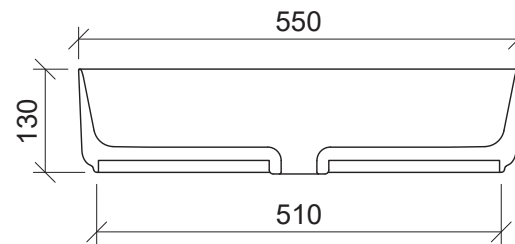

## Myrtle

**WG** White Gloss  
MYR-BS-550-WG-S

**WM** White Matt  
MYR-BS-550-WM-U

**BM** Black Matt  
MYR-BS-550-BKM-U

**GM** Black Matt  
MYR-BS-550-GM-U

Above Counter

Drawings

Taphole Offset

Taphole Behind

Cut Out Specifications

**Material:** Ceramic  
**Approx Capacity:** 15.1L  
**Cut Out Size:** 80mm  
**Waste Size:** 32mm without overflow

**Note:** Due to the manufacturing process, ceramic basins will vary from their nominal stated sizes. Use the dimensions provided as a guide only. Waste not included. Refer to brochure for pricing.