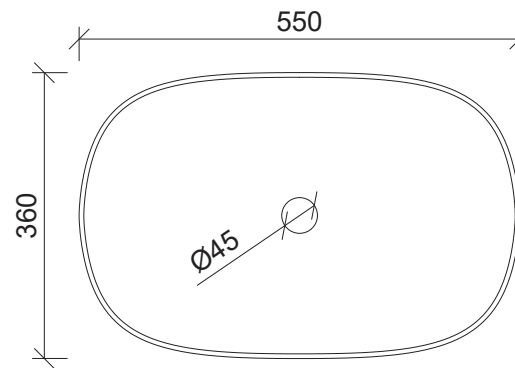

## Myrtle

**WG** White Gloss  
MYR-BS-550-WG-S

**WM** White Matt  
MYR-BS-550-WM-U

**BM** Black Matt  
MYR-BS-550-BKM-U

**GM** Black Matt  
MYR-BS-550-GM-U

Above Counter

Drawings

Taphole Offset

Taphole Behind

Cut Out Specifications

**Material:** Ceramic  
**Approx Capacity:** 15.1L  
**Cut Out Size:** 80mm  
**Waste Size:** 32mm without overflow

**Note:** Due to the manufacturing process, ceramic basins will vary from their nominal stated sizes. Use the dimensions provided as a guide only. Waste not included. Refer to brochure for pricing.