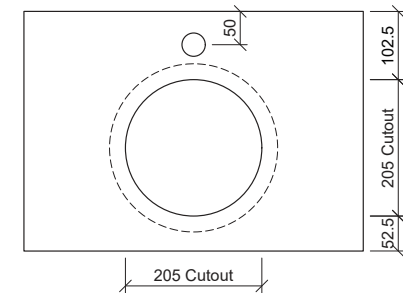

Mini Round Under Counter

WG White Gloss
MRO-BS-255-WG-S

Taphole Offset

Taphole Behind

Under Counter

Drawings

Cut Out Specifications

Material: Ceramic
Approx Capacity: 2L
Cut Out Size: 205mm
Waste Size: 32mm with overflow

Note: Due to the manufacturing process, ceramic basins will vary from their nominal stated sizes. Use the dimensions provided as a guide only. Waste not included. Refer to brochure for pricing.