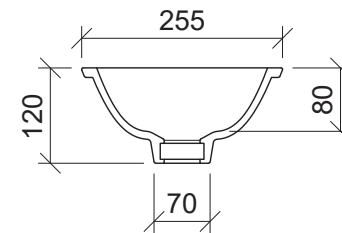

Mini Round Under Counter

WG White Gloss
MRO-BS-255-WG-S

Taphole Offset

Taphole Behind

Under Counter

Drawings

Cut Out Specifications

Material: Ceramic
Approx Capacity: 2L
Cut Out Size: 205mm
Waste Size: 32mm with overflow

Note: Due to the manufacturing process, ceramic basins will vary from their nominal stated sizes. Use the dimensions provided as a guide only. Waste not included. Refer to brochure for pricing.