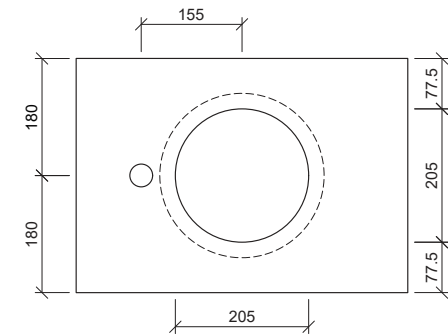

Mini Round Under Counter

WG White Gloss
MRO-BS-255-WG-S

Taphole Offset

Taphole Behind

Under Counter

Drawings

Cut Out Specifications

Material: Ceramic
Approx Capacity: 2L
Cut Out Size: 205mm
Waste Size: 32mm with overflow

Note: Due to the manufacturing process, ceramic basins will vary from their nominal stated sizes. Use the dimensions provided as a guide only. Waste not included. Refer to brochure for pricing.