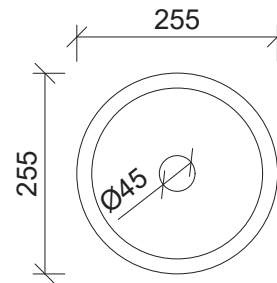

Mini Round Under Counter

WG White Gloss
MRO-BS-255-WG-S

Taphole Offset

Taphole Behind

Under Counter

Drawings

Cut Out Specifications

Material: Ceramic
Approx Capacity: 2L
Cut Out Size: 205mm
Waste Size: 32mm with overflow

Note: Due to the manufacturing process, ceramic basins will vary from their nominal stated sizes. Use the dimensions provided as a guide only. Waste not included. Refer to brochure for pricing.