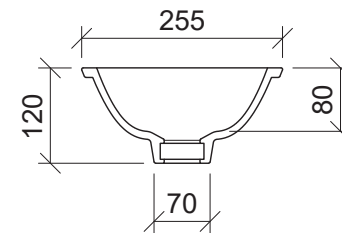

Mini Round Under Counter

WG White Gloss
MRO-BS-255-WG-S

Taphole Offset

Taphole Behind

Under Counter

Drawings

Cut Out Specifications

Material: Ceramic
Approx Capacity: 2L
Cut Out Size: 205mm
Waste Size: 32mm with overflow

Note: Due to the manufacturing process, ceramic basins will vary from their nominal stated sizes. Use the dimensions provided as a guide only. Waste not included. Refer to brochure for pricing.