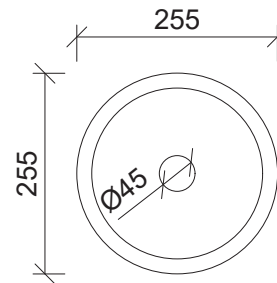

Mini Round Under Counter

WG White Gloss
MRO-BS-255-WG-S

Taphole Offset

Taphole Behind

Under Counter

Drawings

Cut Out Specifications

Material: Ceramic
Approx Capacity: 2L
Cut Out Size: 205mm
Waste Size: 32mm with overflow

Note: Due to the manufacturing process, ceramic basins will vary from their nominal stated sizes. Use the dimensions provided as a guide only. Waste not included. Refer to brochure for pricing.