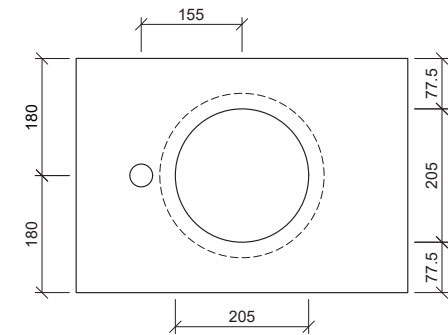

Mini Round Under Counter

WG White Gloss
MRO-BS-255-WG-S

Taphole Offset

Taphole Behind

Under Counter

Drawings

Cut Out Specifications

Material: Ceramic
Approx Capacity: 2L
Cut Out Size: 205mm
Waste Size: 32mm with overflow

Note: Due to the manufacturing process, ceramic basins will vary from their nominal stated sizes. Use the dimensions provided as a guide only. Waste not included. Refer to brochure for pricing.