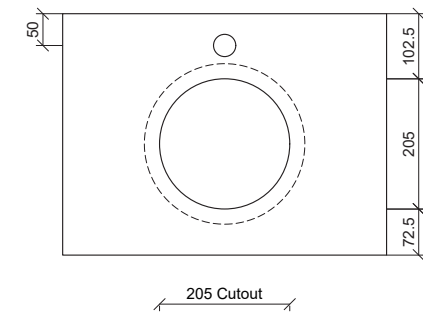

Mini Round Under Counter

WG White Gloss
MRO-BS-255-WG-S

Taphole Offset

Taphole Behind

Under Counter

Drawings

Cut Out Specifications

Material: Ceramic
Approx Capacity: 2L
Cut Out Size: 205mm
Waste Size: 32mm with overflow

Note: Due to the manufacturing process, ceramic basins will vary from their nominal stated sizes. Use the dimensions provided as a guide only. Waste not included. Refer to brochure for pricing.