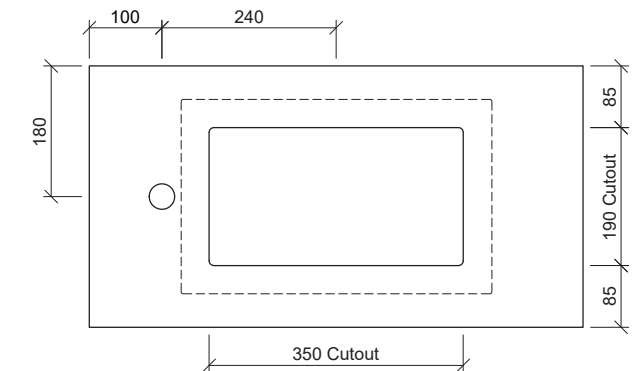

## Mini Rectangle Under Counter

**WG** White Gloss  
MRE-BS-425-WG-S

Under Counter

Drawings

Taphole Offset

Cut Out Specifications

**Material:** Ceramic  
**Approx Capacity:** 5.2L  
**Cut Out Size:** 350w x 190d  
**Waste Size:** 32mm with overflow

**Note:** Due to the manufacturing process, ceramic basins will vary from their nominal stated sizes. Use the dimensions provided as a guide only. Waste not included. Refer to brochure for pricing.