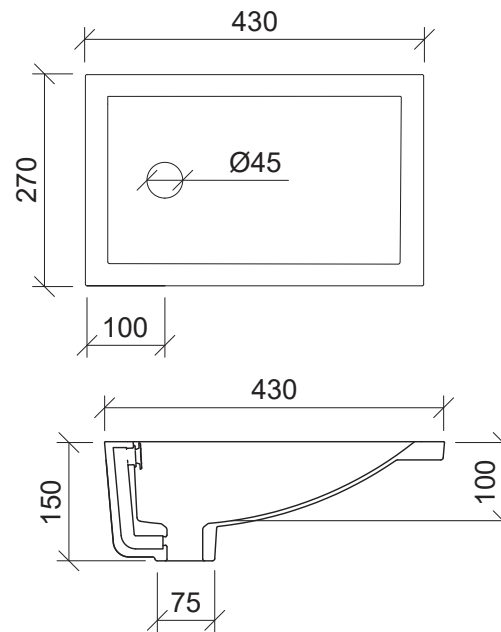

## Mini Rectangle Under Counter

**WG** White Gloss  
MRE-BS-425-WG-S

Under Counter

Drawings

Taphole Offset

Cut Out Specifications

**Material:** Ceramic  
**Approx Capacity:** 5.2L  
**Cut Out Size:** 350w x 190d  
**Waste Size:** 32mm with overflow

**Note:** Due to the manufacturing process, ceramic basins will vary from their nominal stated sizes. Use the dimensions provided as a guide only. Waste not included. Refer to brochure for pricing.