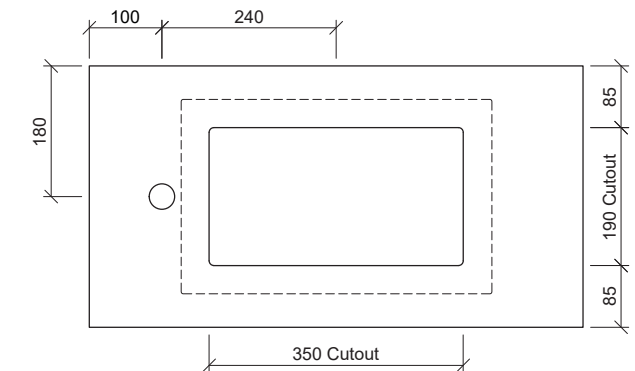

Mini Rectangle Under Counter

WG White Gloss
MRE-BS-425-WG-S

Under Counter

Drawings

Taphole Offset

Cut Out Specifications

Material: Ceramic
Approx Capacity: 5.2L
Cut Out Size: 350w x 190d
Waste Size: 32mm with overflow

Note: Due to the manufacturing process, ceramic basins will vary from their nominal stated sizes. Use the dimensions provided as a guide only. Waste not included. Refer to brochure for pricing.