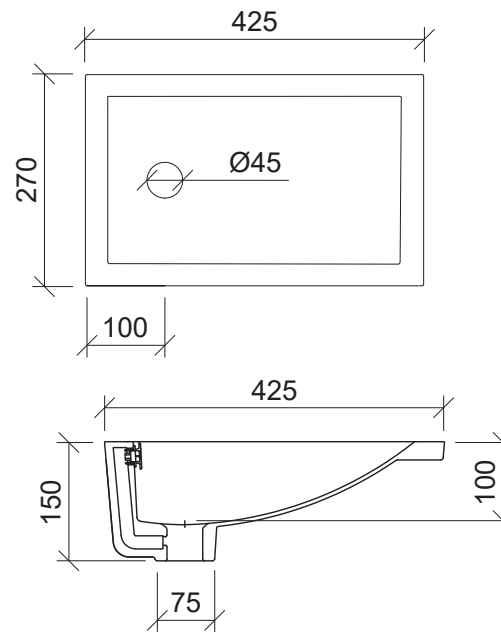

Mini Rectangle Under Counter

WG White Gloss
MRE-BS-425-WG-S

Under Counter

Drawings

Taphole Offset

Cut Out Specifications

Material: Ceramic
Approx Capacity: 5.2L
Cut Out Size: 350w x 190d
Waste Size: 32mm with overflow

Note: Due to the manufacturing process, ceramic basins will vary from their nominal stated sizes. Use the dimensions provided as a guide only. Waste not included. Refer to brochure for pricing.