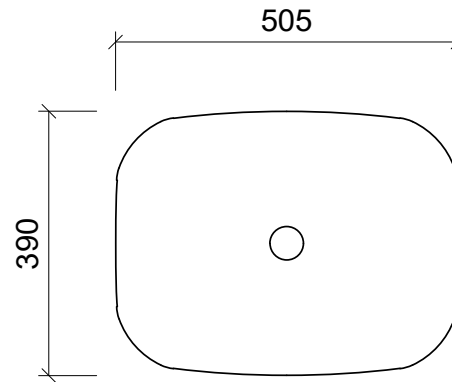

## Lorenzo

**WG** White Gloss  
LOR-BS-500-WG-S

**WM** White Matt  
LOR-BS-500-WM-U

### Taphole Offset

**Note:** Offset or wall mounted tapware required.

**Inset**

**Drawings**

**Cut Out Specifications**

**Approx Capacity:** 11L

**Cut Out Size:** 470w x 346d

**Waste Size:** 32mm without overflow

**Note:** Due to the manufacturing process, ceramic basins will vary from their nominal stated sizes. Use the dimensions provided as a guide only. Waste not included. Refer to brochure for pricing.