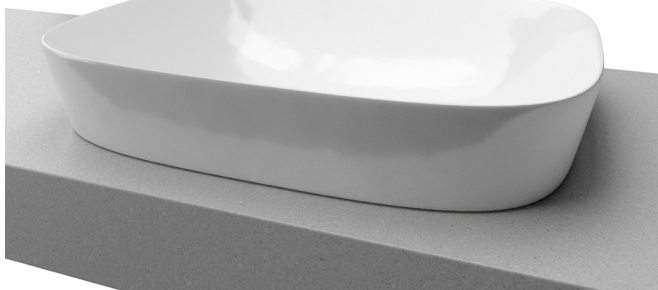

## Lorenzo

**WG** White Gloss  
LOR-BS-500-WG-S

**WM** White Matt  
LOR-BS-500-WM-U

### Taphole Offset

**Note:** Offset or wall mounted tapware required.

**Inset**

**Drawings**

**Cut Out Specifications**

**Approx Capacity:** 11L

**Cut Out Size:** 470w x 346d

**Waste Size:** 32mm without overflow