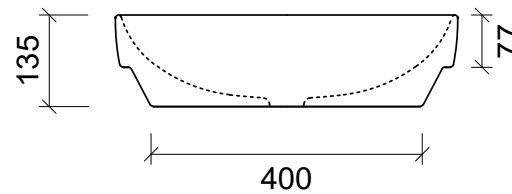

## Lorenzo

**WG** White Gloss  
LOR-BS-500-WG-S

**WM** White Matt  
LOR-BS-500-WM-U

### Taphole Offset

**Note:** Offset or wall mounted tapware required.

**Inset**

**Drawings**

**Cut Out Specifications**

**Approx Capacity:** 11L

**Cut Out Size:** 470w x 346d

**Waste Size:** 32mm without overflow

**Note:** Due to the manufacturing process, ceramic basins will vary from their nominal stated sizes. Use the dimensions provided as a guide only. Waste not included. Refer to brochure for pricing.