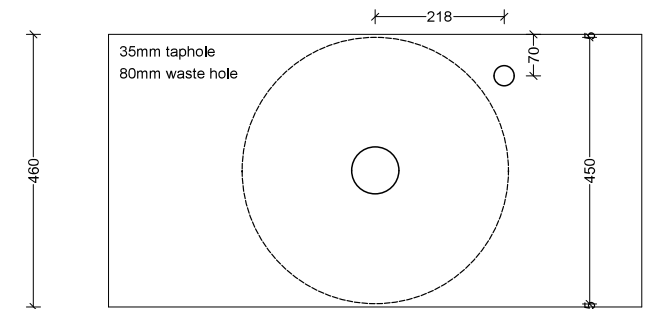

## Lorenzo

**WG** White Gloss  
LOR-BS-500-WG-S

**WM** White Matt  
LOR-BS-500-WM-U

### Taphole Offset

**Note:** Offset or wall mounted tapware required.

**Inset**

**Drawings**

**Cut Out Specifications**

**Approx Capacity:** 11L

**Cut Out Size:** 470w x 346d

**Waste Size:** 32mm without overflow

**Note:** Due to the manufacturing process, ceramic basins will vary from their nominal stated sizes. Use the dimensions provided as a guide only. Waste not included. Refer to brochure for pricing.