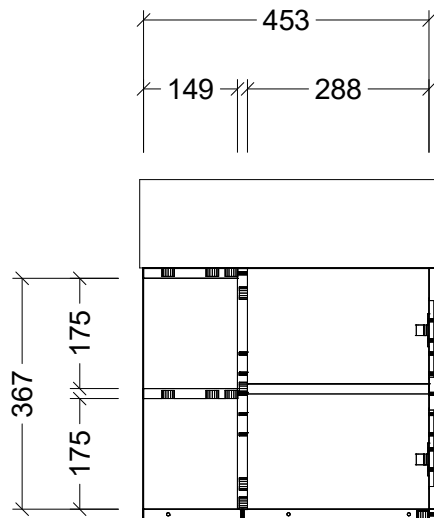

CABINET DETAILS

Range	Lottie 480
Description	Wall Hung Centre Bowl
Cabinet SKU	LOT-VCO-480-L-X-W

TOP DETAILS

Available Tops:	Liberty Ceramic Top
-----------------	---------------------

Timberline Bathroom Products Pty Ltd
 22 Myrtle Drive, Armidale NSW 2350
www.timberline.com.au | 02 6773 8500

PLEASE NOTE: Due to the manufacturing process of ceramic tops, size variation (+/- 3%) is to be expected. E&OE. Copyright ©

LH and RH Shelf Options Available