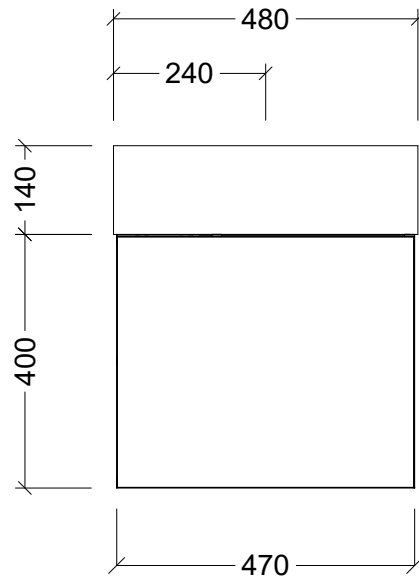

CABINET DETAILS

Range	Lottie 480
Description	Wall Hung Centre Bowl
Cabinet SKU	LOT-VCO-480-L-X-W

TOP DETAILS

Available Tops:	Liberty Ceramic Top
-----------------	---------------------

Timberline Bathroom Products Pty Ltd
 22 Myrtle Drive, Armidale NSW 2350
www.timberline.com.au | 02 6773 8500

PLEASE NOTE: Due to the manufacturing process of ceramic tops, size variation (+/- 3%) is to be expected. E&OE. Copyright ©

LH and RH Shelf Options Available