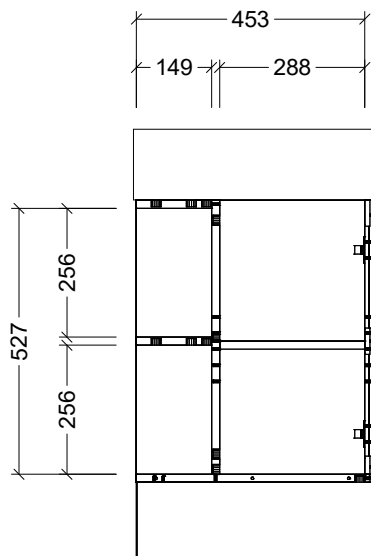

CABINET DETAILS

Range	Lottie 480
Description	Floorstanding Centre Bowl
Cabinet SKU	LOT-VCO-480-L-X-F

TOP DETAILS

Available Tops:	Liberty Ceramic Top
-----------------	---------------------

Timberline Bathroom Products Pty Ltd
 22 Myrtle Drive, Armidale NSW 2350
www.timberline.com.au | 02 6773 8500

PLEASE NOTE: Due to the manufacturing process of ceramic tops, size variation (+/- 3%) is to be expected. E&OE. Copyright ©

LH and RH Shelf Options Available