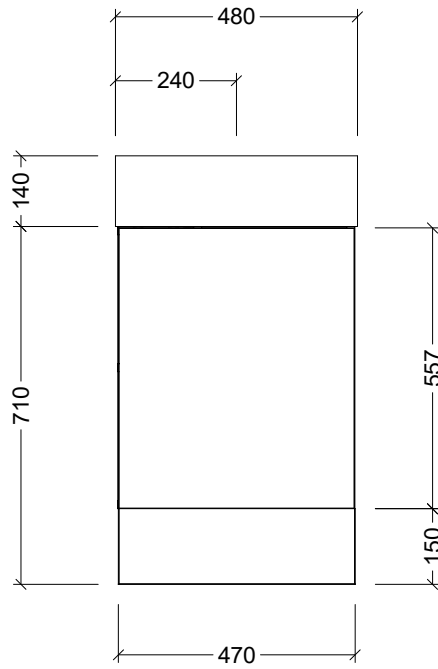

CABINET DETAILS

Range	Lottie 480
Description	Floorstanding Centre Bowl
Cabinet SKU	LOT-VCO-480-L-X-F

TOP DETAILS

Available Tops:	Liberty Ceramic Top
-----------------	---------------------

Timberline Bathroom Products Pty Ltd
 22 Myrtle Drive, Armidale NSW 2350
www.timberline.com.au | 02 6773 8500

PLEASE NOTE: Due to the manufacturing process of ceramic tops, size variation (+/- 3%) is to be expected. E&OE. Copyright ©

LH and RH Shelf Options Available