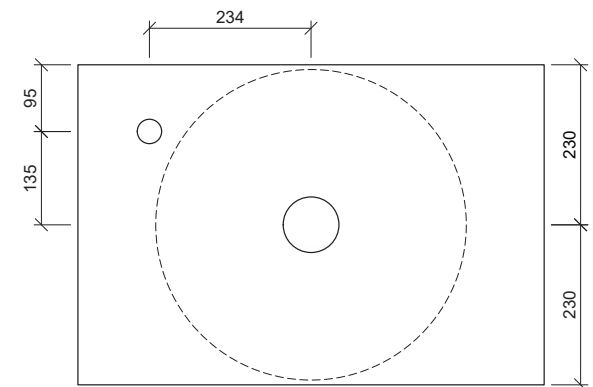

## Jupiter

**WG** White Gloss  
JUP-BS-450-WG-S

Above Counter

Drawings

Taphole Offset

**Note:** Offset or wall mounted tapware required.

Cut Out Specifications

**Material:** Ceramic  
**Approx Capacity:** 6.9L  
**Cut Out Size:** 80mm  
**Waste Size:** 32mm without overflow

**Note:** Due to the manufacturing process, ceramic basins will vary from their nominal stated sizes. Use the dimensions provided as a guide only. Waste not included. Refer to brochure for pricing.