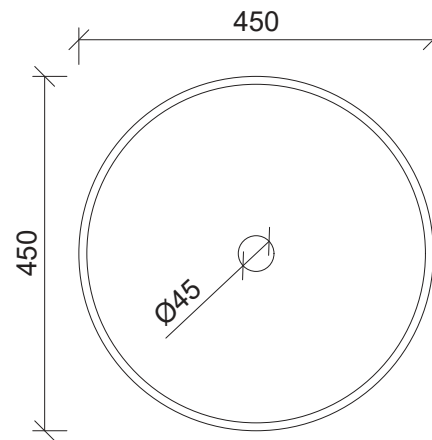

## Jupiter

**WG** White Gloss  
JUP-BS-450-WG-S

Above Counter

Drawings

Taphole Offset

**Note:** Offset or wall mounted tapware required.

Cut Out Specifications

**Material:** Ceramic  
**Approx Capacity:** 6.9L  
**Cut Out Size:** 80mm  
**Waste Size:** 32mm without overflow

**Note:** Due to the manufacturing process, ceramic basins will vary from their nominal stated sizes. Use the dimensions provided as a guide only. Waste not included. Refer to brochure for pricing.