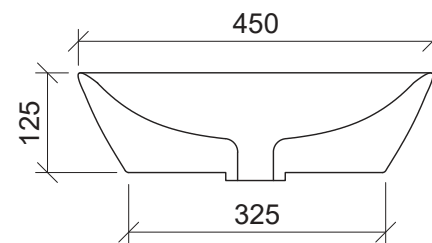

## Jupiter

**WG** White Gloss  
JUP-BS-450-WG-S

Above Counter

Drawings

Taphole Offset

**Note:** Offset or wall mounted tapware required.

Cut Out Specifications

**Material:** Ceramic  
**Approx Capacity:** 6.9L  
**Cut Out Size:** 80mm  
**Waste Size:** 32mm without overflow

**Note:** Due to the manufacturing process, ceramic basins will vary from their nominal stated sizes. Use the dimensions provided as a guide only. Waste not included. Refer to brochure for pricing.