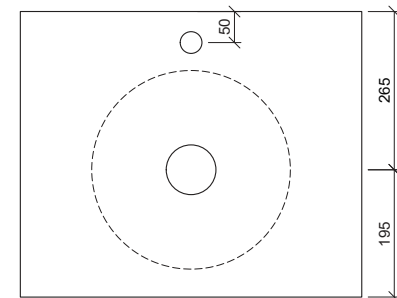

## Jessie

**WG** White Gloss  
JES-BS-320-WG-S

**WM** White Matt  
JES-BS-320-WM-U

Above Counter

Drawings

Taphole Offset

Taphole Behind

Cut Out Specifications

**Material:** Ceramic  
**Approx Capacity:** 5.5L  
**Cut Out Size:** 80mm  
**Waste Size:** 32mm without overflow

**Note:** Due to the manufacturing process, ceramic basins will vary from their nominal stated sizes. Use the dimensions provided as a guide only. Waste not included. Refer to brochure for pricing.