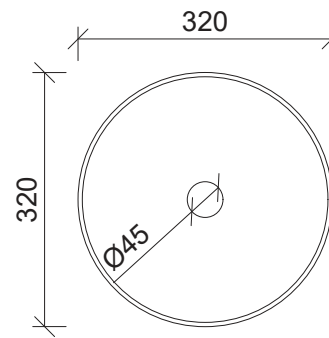

## Jessie

**WG** White Gloss  
JES-BS-320-WG-S

**WM** White Matt  
JES-BS-320-WM-U

Above Counter

Drawings

Taphole Offset

Taphole Behind

Cut Out Specifications

**Material:** Ceramic  
**Approx Capacity:** 5.5L  
**Cut Out Size:** 80mm  
**Waste Size:** 32mm without overflow

**Note:** Due to the manufacturing process, ceramic basins will vary from their nominal stated sizes. Use the dimensions provided as a guide only. Waste not included. Refer to brochure for pricing.