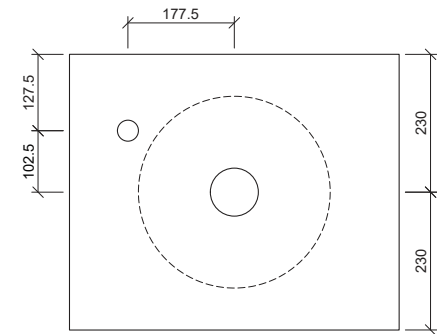

## Jessie

**WG** White Gloss  
JES-BS-320-WG-S

**WM** White Matt  
JES-BS-320-WM-U

Above Counter

Drawings

Taphole Offset

Taphole Behind

Cut Out Specifications

**Material:** Ceramic  
**Approx Capacity:** 5.5L  
**Cut Out Size:** 80mm  
**Waste Size:** 32mm without overflow

**Note:** Due to the manufacturing process, ceramic basins will vary from their nominal stated sizes. Use the dimensions provided as a guide only. Waste not included. Refer to brochure for pricing.