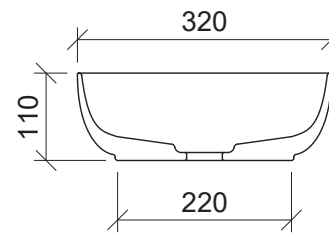

## Jessie

**WG** White Gloss  
JES-BS-320-WG-S

**WM** White Matt  
JES-BS-320-WM-U

Above Counter

Drawings

Taphole Offset

Taphole Behind

Cut Out Specifications

**Material:** Ceramic  
**Approx Capacity:** 5.5L  
**Cut Out Size:** 80mm  
**Waste Size:** 32mm without overflow

**Note:** Due to the manufacturing process, ceramic basins will vary from their nominal stated sizes. Use the dimensions provided as a guide only. Waste not included. Refer to brochure for pricing.