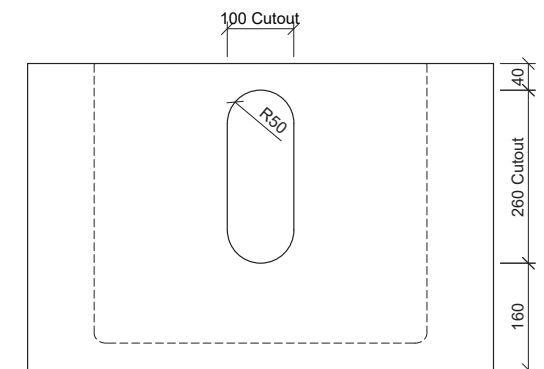

Iconic 500

WG White Gloss
ICN-BS-500-WG-S

Above Counter

Drawings

Taphole Behind

Cut Out Specifications

Material: Ceramic
Approx Capacity: 5.7L
Cut Out Size: 100w x 260d
Waste Size: 32mm with overflow

Note: Due to the manufacturing process, ceramic basins will vary from their nominal stated sizes. Use the dimensions provided as a guide only. Waste not included. Refer to brochure for pricing.