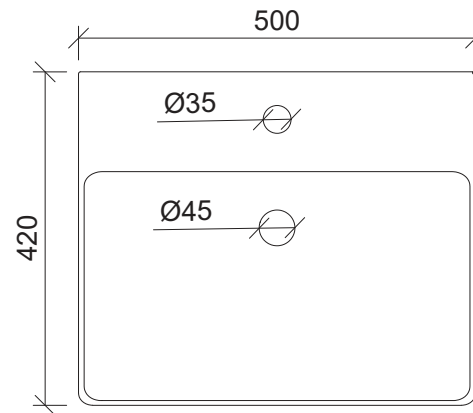

Iconic 500

WG White Gloss
ICN-BS-500-WG-S

Above Counter

Drawings

Taphole Behind

Cut Out Specifications

Material: Ceramic
Approx Capacity: 5.7L
Cut Out Size: 100w x 260d
Waste Size: 32mm with overflow

Note: Due to the manufacturing process, ceramic basins will vary from their nominal stated sizes. Use the dimensions provided as a guide only. Waste not included. Refer to brochure for pricing.