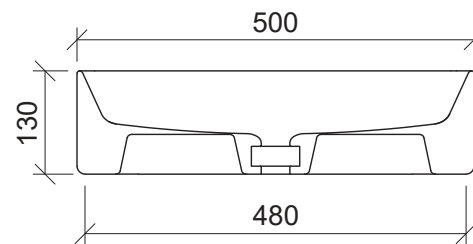

Iconic 500

WG White Gloss
ICN-BS-500-WG-S

Above Counter

Drawings

Taphole Behind

Cut Out Specifications

Material: Ceramic
Approx Capacity: 5.7L
Cut Out Size: 100w x 260d
Waste Size: 32mm with overflow

Note: Due to the manufacturing process, ceramic basins will vary from their nominal stated sizes. Use the dimensions provided as a guide only. Waste not included. Refer to brochure for pricing.