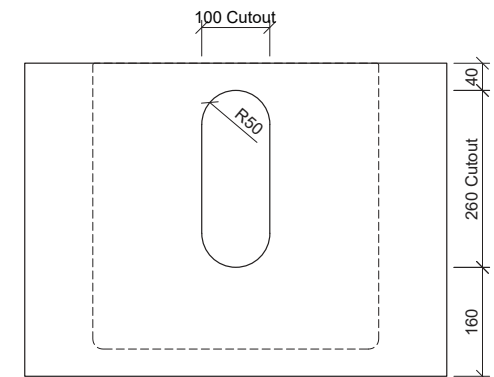

## Iconic 420

WG White Gloss  
ICN-BS-420-WG-S

Above Counter

Drawings

Taphole Behind

Cut Out Specifications

**Material:** Ceramic  
**Approx Capacity:** 4.8L  
**Cut Out Size:** 100w x 260d  
**Waste Size:** 32mm with overflow

**Note:** Due to the manufacturing process, ceramic basins will vary from their nominal stated sizes. Use the dimensions provided as a guide only. Waste not included. Refer to brochure for pricing.