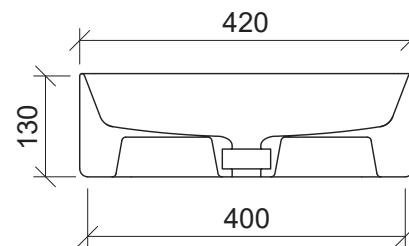

## Iconic 420

WG White Gloss  
ICN-BS-420-WG-S

Above Counter

Drawings

Taphole Behind

Cut Out Specifications

**Material:** Ceramic  
**Approx Capacity:** 4.8L  
**Cut Out Size:** 100w x 260d  
**Waste Size:** 32mm with overflow

**Note:** Due to the manufacturing process, ceramic basins will vary from their nominal stated sizes. Use the dimensions provided as a guide only. Waste not included. Refer to brochure for pricing.