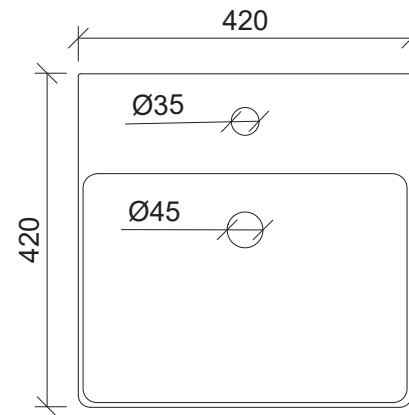

## Iconic 420

WG White Gloss  
ICN-BS-420-WG-S

Above Counter

Drawings

Taphole Behind

Cut Out Specifications

**Material:** Ceramic  
**Approx Capacity:** 4.8L  
**Cut Out Size:** 100w x 260d  
**Waste Size:** 32mm with overflow

**Note:** Due to the manufacturing process, ceramic basins will vary from their nominal stated sizes. Use the dimensions provided as a guide only. Waste not included. Refer to brochure for pricing.