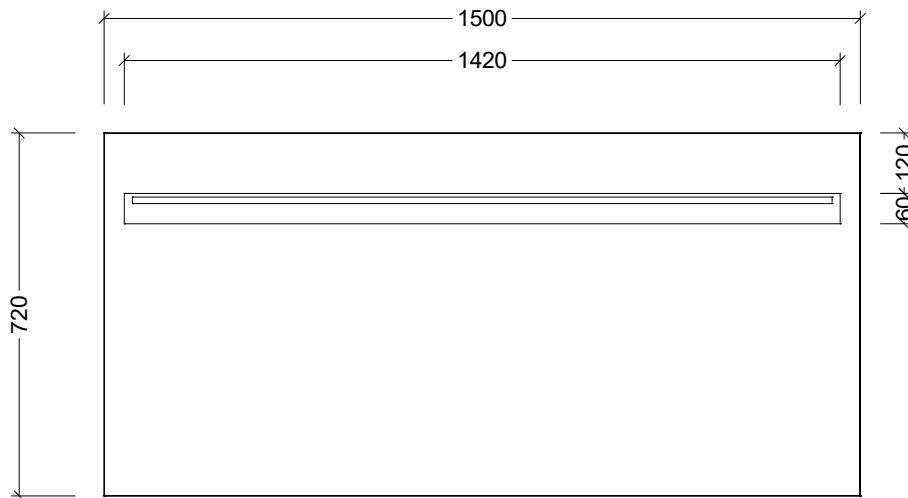

CABINET DETAILS

Range	Georgia
Description	1500Wx720H Rectanlge
Cabinet SKU	GEO-M-1500-720

**Timberline Bathroom Products Pty Ltd**  
 22 Myrtle Drive, Armidale NSW 2350  
[www.timberline.com.au](http://www.timberline.com.au) | 02 6773 8500

PLEASE NOTE: Due to the manufacturing process of ceramic tops, size variation (+/- 3%) is to be expected. E&OE. Copyright ©

MIRROR

BACKING BOARD