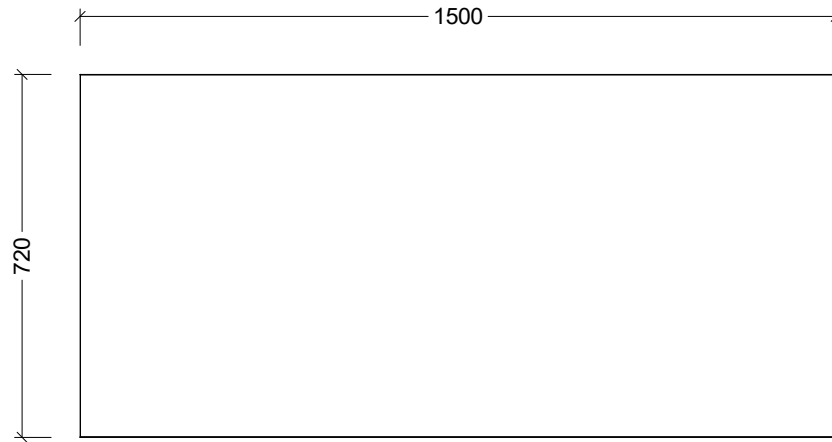

CABINET DETAILS

Range	Georgia
Description	1500Wx720H Rectanlge
Cabinet SKU	GEO-M-1500-720

**Timberline Bathroom Products Pty Ltd**  
 22 Myrtle Drive, Armidale NSW 2350  
[www.timberline.com.au](http://www.timberline.com.au) | 02 6773 8500

PLEASE NOTE: Due to the manufacturing process of ceramic tops, size variation (+/- 3%) is to be expected. E&OE. Copyright ©

MIRROR

BACKING BOARD