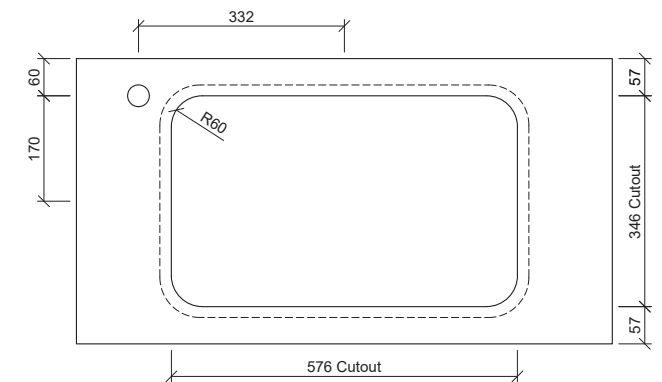

George

WG White Gloss
GEO-BS-600-WG-S

WM White Matt
GEO-BS-600-WM-U

Taphole Offset

Note: Offset or wall mounted tapware required.

Inset

Drawings

Cut Out Specifications

Material: Ceramic

Approx Capacity: 13L

Cut Out Size: 576w x 346d

Waste Size: 32mm without overflow

Note: Due to the manufacturing process, ceramic basins will vary from their nominal stated sizes. Use the dimensions provided as a guide only. Waste not included. Refer to brochure for pricing.