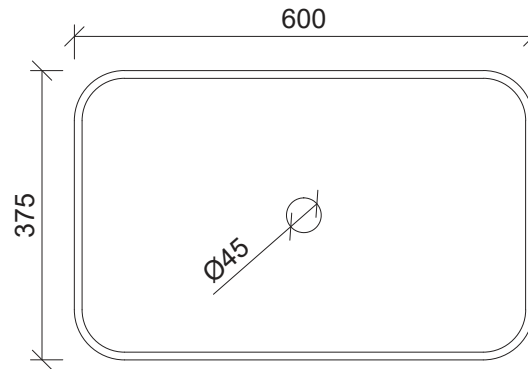

George

WG White Gloss
GEO-BS-600-WG-S

WM White Matt
GEO-BS-600-WM-U

Taphole Offset

Note: Offset or wall mounted tapware required.

Inset

Drawings

Cut Out Specifications

Material: Ceramic

Approx Capacity: 13L

Cut Out Size: 576w x 346d

Waste Size: 32mm without overflow

Note: Due to the manufacturing process, ceramic basins will vary from their nominal stated sizes. Use the dimensions provided as a guide only. Waste not included. Refer to brochure for pricing.