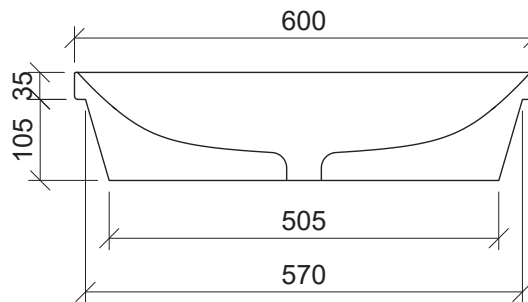

George

WG White Gloss
GEO-BS-600-WG-S

WM White Matt
GEO-BS-600-WM-U

Taphole Offset

Note: Offset or wall mounted tapware required.

Inset

Drawings

Cut Out Specifications

Material: Ceramic

Approx Capacity: 13L

Cut Out Size: 576w x 346d

Waste Size: 32mm without overflow

Note: Due to the manufacturing process, ceramic basins will vary from their nominal stated sizes. Use the dimensions provided as a guide only. Waste not included. Refer to brochure for pricing.