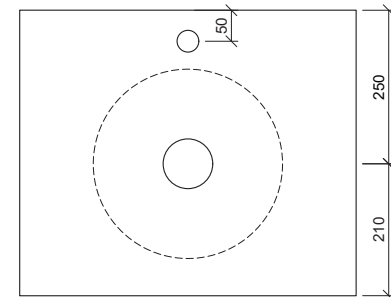

Gem

WG White Gloss
GEM-BS-305-WG-S

Above Counter

Drawings

Taphole Offset

Taphole Behind

Cut Out Specifications

Material: Ceramic
Approx Capacity: 5.8L
Cut Out Size: 80mm
Waste Size: 32mm without overflow

Note: Due to the manufacturing process, ceramic basins will vary from their nominal stated sizes. Use the dimensions provided as a guide only. Waste not included. Refer to brochure for pricing.