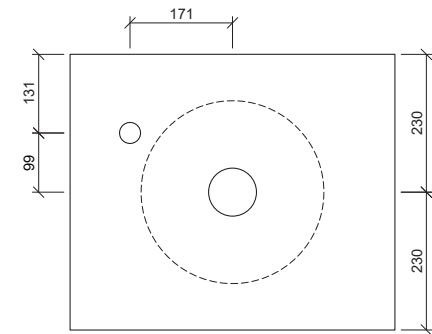

Gem

WG White Gloss
GEM-BS-305-WG-S

Above Counter

Drawings

Taphole Offset

Taphole Behind

Cut Out Specifications

Material: Ceramic
Approx Capacity: 5.8L
Cut Out Size: 80mm
Waste Size: 32mm without overflow

Note: Due to the manufacturing process, ceramic basins will vary from their nominal stated sizes. Use the dimensions provided as a guide only. Waste not included. Refer to brochure for pricing.