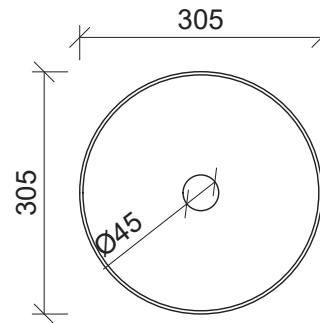

Gem

WG White Gloss
GEM-BS-305-WG-S

Above Counter

Drawings

Taphole Offset

Taphole Behind

Cut Out Specifications

Material: Ceramic
Approx Capacity: 5.8L
Cut Out Size: 80mm
Waste Size: 32mm without overflow

Note: Due to the manufacturing process, ceramic basins will vary from their nominal stated sizes. Use the dimensions provided as a guide only. Waste not included. Refer to brochure for pricing.