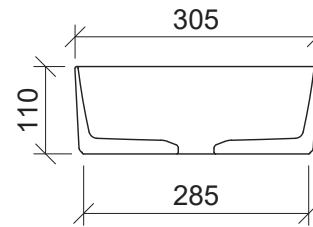

Gem

WG White Gloss
GEM-BS-305-WG-S

Above Counter

Drawings

Taphole Offset

Taphole Behind

Cut Out Specifications

Material: Ceramic
Approx Capacity: 5.8L
Cut Out Size: 80mm
Waste Size: 32mm without overflow

Note: Due to the manufacturing process, ceramic basins will vary from their nominal stated sizes. Use the dimensions provided as a guide only. Waste not included. Refer to brochure for pricing.