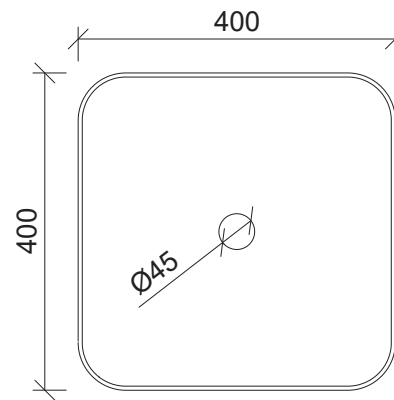

Florent

WG White Gloss
FLO-BS-400-WG-S

Above Counter

Drawings

Taphole Offset

Note: Offset or wall mounted tapware required.

Cut Out Specifications

Material: Ceramic
Approx Capacity: 10.4L
Cut Out Size: 80mm
Waste Size: 32mm without overflow

Note: Due to the manufacturing process, ceramic basins will vary from their nominal stated sizes. Use the dimensions provided as a guide only. Waste not included. Refer to brochure for pricing.