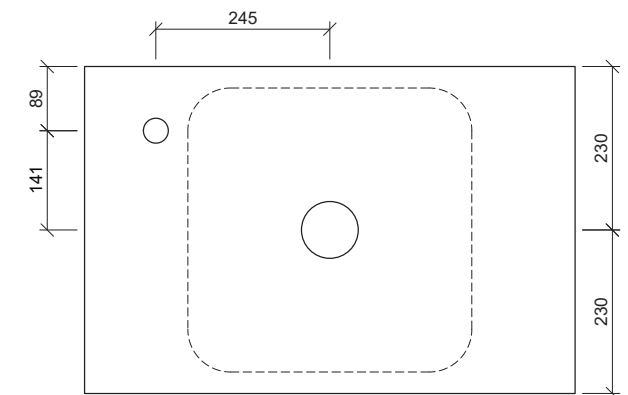

Florent

WG White Gloss
FLO-BS-400-WG-S

Above Counter

Drawings

Taphole Offset

Note: Offset or wall mounted tapware required.

Cut Out Specifications

Material: Ceramic
Approx Capacity: 10.4L
Cut Out Size: 80mm
Waste Size: 32mm without overflow

Note: Due to the manufacturing process, ceramic basins will vary from their nominal stated sizes. Use the dimensions provided as a guide only. Waste not included. Refer to brochure for pricing.