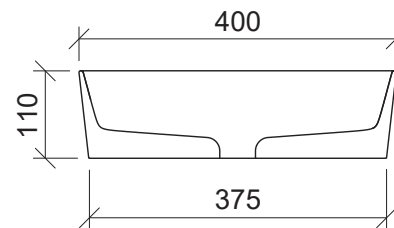

Florent

WG White Gloss
FLO-BS-400-WG-S

Above Counter

Drawings

Taphole Offset

Note: Offset or wall mounted tapware required.

Cut Out Specifications

Material: Ceramic
Approx Capacity: 10.4L
Cut Out Size: 80mm
Waste Size: 32mm without overflow

Note: Due to the manufacturing process, ceramic basins will vary from their nominal stated sizes. Use the dimensions provided as a guide only. Waste not included. Refer to brochure for pricing.