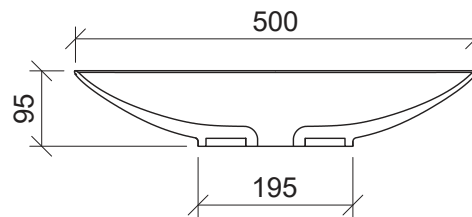

Feather

WG White Gloss
FEA-BS-500-WG-S

WM White Matt
FEA-BS-500-WM-U

BM Black Matt
FEA-BS-500-BKM-U

Taphole Offset

Taphole Behind

Above Counter

Drawings

Cut Out Specifications

Material: Ceramic
Approx Capacity: 5.6L
Cut Out Size: 80mm
Waste Size: 32mm without overflow

Note: Due to the manufacturing process, ceramic basins will vary from their nominal stated sizes. Use the dimensions provided as a guide only. Waste not included. Refer to brochure for pricing.