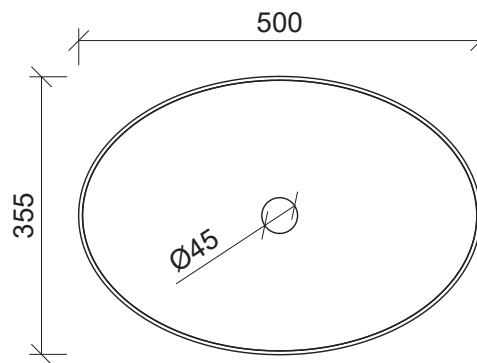

Feather

WG White Gloss
FEA-BS-500-WG-S

WM White Matt
FEA-BS-500-WM-U

BM Black Matt
FEA-BS-500-BKM-U

Taphole Offset

Taphole Behind

Above Counter

Drawings

Cut Out Specifications

Material: Ceramic
Approx Capacity: 5.6L
Cut Out Size: 80mm
Waste Size: 32mm without overflow

Note: Due to the manufacturing process, ceramic basins will vary from their nominal stated sizes. Use the dimensions provided as a guide only. Waste not included. Refer to brochure for pricing.