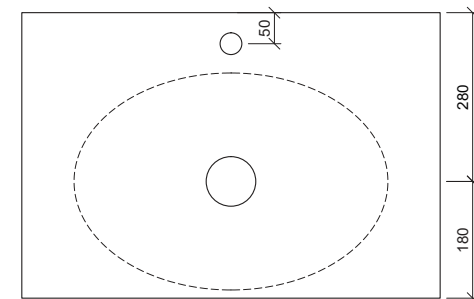

Feather

WG White Gloss
FEA-BS-500-WG-S

WM White Matt
FEA-BS-500-WM-U

BM Black Matt
FEA-BS-500-BKM-U

Taphole Offset

Taphole Behind

Above Counter

Drawings

Cut Out Specifications

Material: Ceramic
Approx Capacity: 5.6L
Cut Out Size: 80mm
Waste Size: 32mm without overflow

Note: Due to the manufacturing process, ceramic basins will vary from their nominal stated sizes. Use the dimensions provided as a guide only. Waste not included. Refer to brochure for pricing.