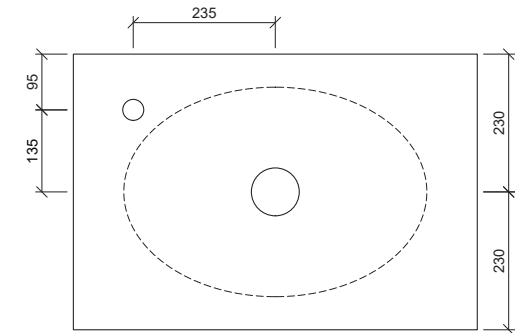

Feather

WG White Gloss
FEA-BS-500-WG-S

WM White Matt
FEA-BS-500-WM-U

BM Black Matt
FEA-BS-500-BKM-U

Taphole Offset

Taphole Behind

Above Counter

Drawings

Cut Out Specifications

Material: Ceramic
Approx Capacity: 5.6L
Cut Out Size: 80mm
Waste Size: 32mm without overflow

Note: Due to the manufacturing process, ceramic basins will vary from their nominal stated sizes. Use the dimensions provided as a guide only. Waste not included. Refer to brochure for pricing.