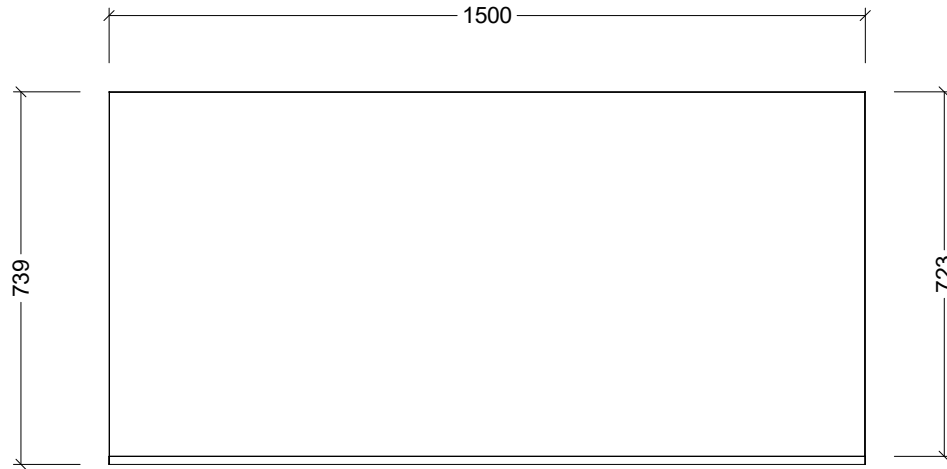

CABINET DETAILS

Range	Essence
Description	1500W Rectangle with Shelf
Cabinet SKU	ESS-M-1500-720

Timberline Bathroom Products Pty Ltd
 22 Myrtle Drive, Armidale NSW 2350
www.timberline.com.au | 02 6773 8500

PLEASE NOTE: Due to the manufacturing process of ceramic tops, size variation (+/- 3%) is to be expected. E&OE. Copyright ©

MIRROR / SHELF

BACKING BOARD

↑ 120 ↓

↑ 104 ↓