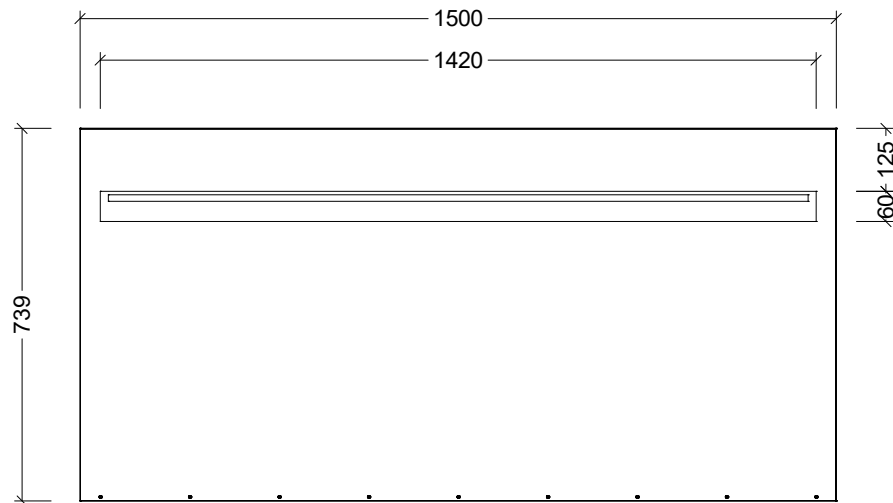

CABINET DETAILS

Range	Essence
Description	1500W Rectangle with Shelf
Cabinet SKU	ESS-M-1500-720

Timberline Bathroom Products Pty Ltd
 22 Myrtle Drive, Armidale NSW 2350
www.timberline.com.au | 02 6773 8500

PLEASE NOTE: Due to the manufacturing process of ceramic tops, size variation (+/- 3%) is to be expected. E&OE. Copyright ©

MIRROR / SHELF

BACKING BOARD

↑ 120 ↓

↑ 104 ↓