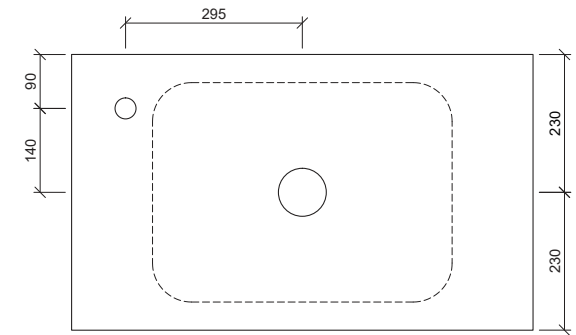

## Enchant

**WG** White Gloss  
ENC-BS-500-WG-S

**WM** White Matt  
ENC-BS-500-WM-U

**BM** Black Matt  
ENC-BS-500-BKM-U

**GM** Grey Matt  
ENC-BS-500-GM-U

Above Counter

Drawings

Taphole Offset

Taphole Behind

Cut Out Specifications

**Material:** Ceramic

**Approx Capacity:** 14L

**Cut Out Size:** 80mm

**Waste Size:** 32mm without overflow

**Note:** Due to the manufacturing process, ceramic basins will vary from their nominal stated sizes. Use the dimensions provided as a guide only. Waste not included. Refer to brochure for pricing.