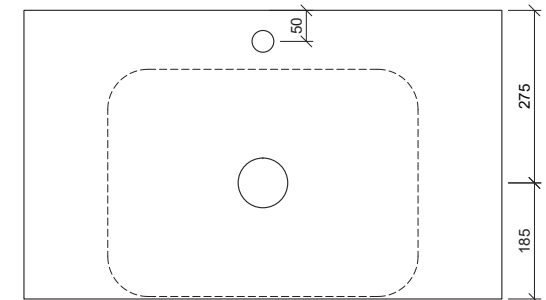

## Enchant

**WG** White Gloss  
ENC-BS-500-WG-S

**WM** White Matt  
ENC-BS-500-WM-U

**BM** Black Matt  
ENC-BS-500-BKM-U

**GM** Grey Matt  
ENC-BS-500-GM-U

Above Counter

Drawings

Taphole Offset

Taphole Behind

Cut Out Specifications

**Material:** Ceramic

**Approx Capacity:** 14L

**Cut Out Size:** 80mm

**Waste Size:** 32mm without overflow

**Note:** Due to the manufacturing process, ceramic basins will vary from their nominal stated sizes. Use the dimensions provided as a guide only. Waste not included. Refer to brochure for pricing.