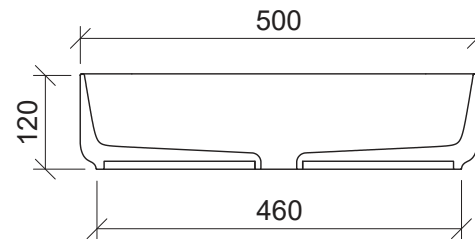

## Enchant

**WG** White Gloss  
ENC-BS-500-WG-S

**WM** White Matt  
ENC-BS-500-WM-U

**BM** Black Matt  
ENC-BS-500-BKM-U

**GM** Grey Matt  
ENC-BS-500-GM-U

Above Counter

Drawings

Taphole Offset

Taphole Behind

Cut Out Specifications

**Material:** Ceramic

**Approx Capacity:** 14L

**Cut Out Size:** 80mm

**Waste Size:** 32mm without overflow

**Note:** Due to the manufacturing process, ceramic basins will vary from their nominal stated sizes. Use the dimensions provided as a guide only. Waste not included. Refer to brochure for pricing.