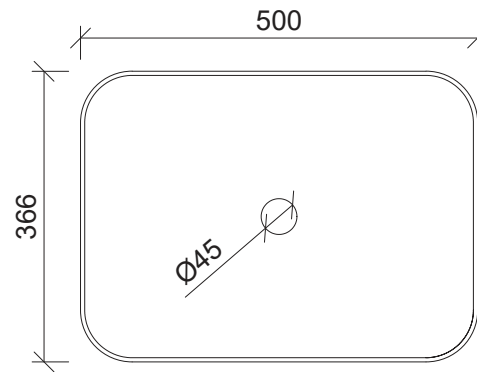

## Enchant

**WG** White Gloss  
ENC-BS-500-WG-S

**WM** White Matt  
ENC-BS-500-WM-U

**BM** Black Matt  
ENC-BS-500-BKM-U

**GM** Grey Matt  
ENC-BS-500-GM-U

Above Counter

Drawings

Taphole Offset

Taphole Behind

Cut Out Specifications

**Material:** Ceramic

**Approx Capacity:** 14L

**Cut Out Size:** 80mm

**Waste Size:** 32mm without overflow

**Note:** Due to the manufacturing process, ceramic basins will vary from their nominal stated sizes. Use the dimensions provided as a guide only. Waste not included. Refer to brochure for pricing.