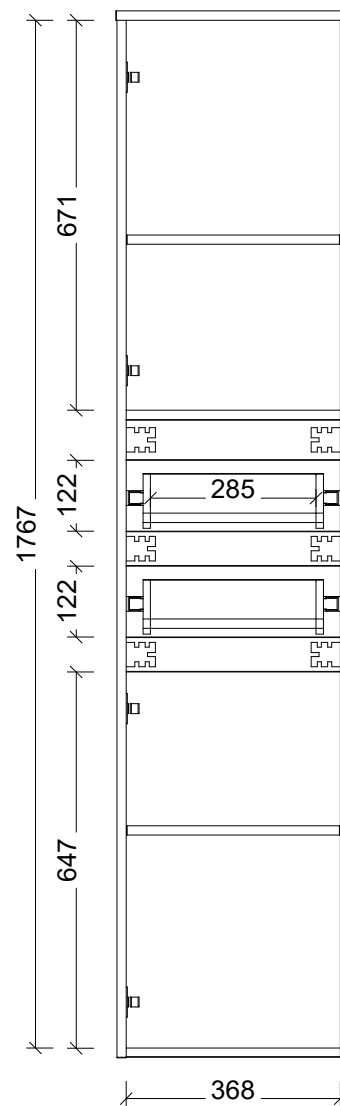

Range	Eloura Tallboy
Mount	Wall Hung
Size	400mm
SKU	ELO-TB-400-W-G-L

NOTES

Revision 01

Date 24/10/23

DIMENSIONS SHOWN ARE IN MILLIMETERS, ARE NOMINAL ONLY AND SUBJECT TO CHANGE AT ANY TIME.

DO NOT SCALE DRAWINGS. INSTALLER TO CONFIRM ALL DIMENSIONS ON-SITE PRIOR TO INSTALL.

SIZE VARIATION (+/- 3%) IS TO BE EXPECTED ON CERAMIC TOPS. E&OE.

©

Timberline

22 Myrtle Drive, Armidale NSW 2350
www.timberline.com.au
02 6773 8500