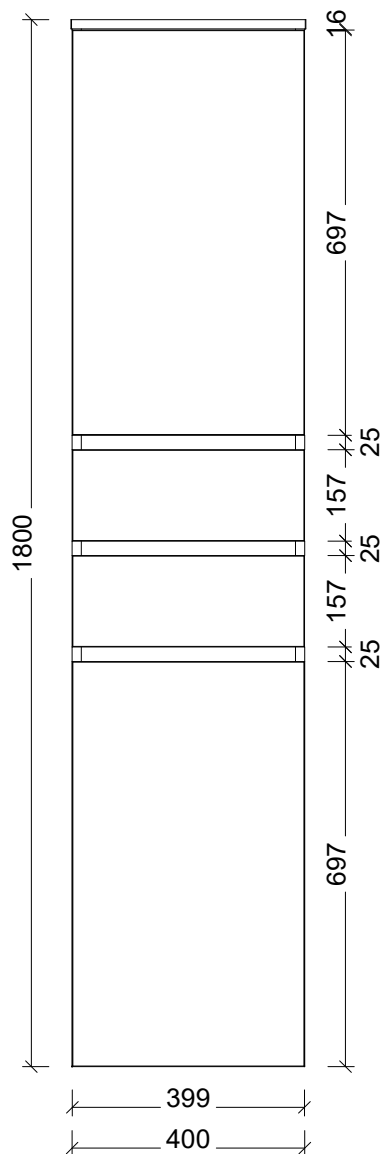

Range	Eloura Tallboy
Mount	Wall Hung
Size	400mm
SKU	ELO-TB-400-W-G-L

NOTES

Revision 01

Date 24/10/23

DIMENSIONS SHOWN ARE IN MILLIMETERS, ARE NOMINAL ONLY AND SUBJECT TO CHANGE AT ANY TIME.

DO NOT SCALE DRAWINGS. INSTALLER TO CONFIRM ALL DIMENSIONS ON-SITE PRIOR TO INSTALL.

SIZE VARIATION (+/- 3%) IS TO BE EXPECTED ON CERAMIC TOPS. E&OE.

©

Timberline

22 Myrtle Drive, Armidale NSW 2350
www.timberline.com.au
02 6773 8500