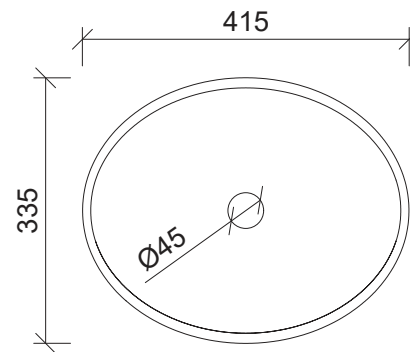

Elite

WG White Gloss
ELI-BS-415-WG-S

WM White Matt
ELI-BS-415-WM-U

BM Black Matt
ELI-BS-415-BM-U

Above Counter

Drawings

Taphole Offset

Taphole Behind

Cut Out Specifications

- Material:** Ceramic
- Approx Capacity:** 6L
- Cut Out Size:** 80mm
- Waste Size:** 32mm without overflow

Note: Due to the manufacturing process, ceramic basins will vary from their nominal stated sizes. Use the dimensions provided as a guide only. Waste not included. Refer to brochure for pricing.