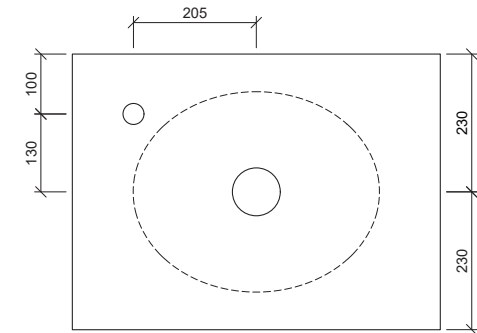

Elite

WG White Gloss
ELI-BS-415-WG-S

WM White Matt
ELI-BS-415-WM-U

BM Black Matt
ELI-BS-415-BM-U

Above Counter

Drawings

Taphole Offset

Taphole Behind

Cut Out Specifications

- Material:** Ceramic
- Approx Capacity:** 6L
- Cut Out Size:** 80mm
- Waste Size:** 32mm without overflow

Note: Due to the manufacturing process, ceramic basins will vary from their nominal stated sizes. Use the dimensions provided as a guide only. Waste not included. Refer to brochure for pricing.