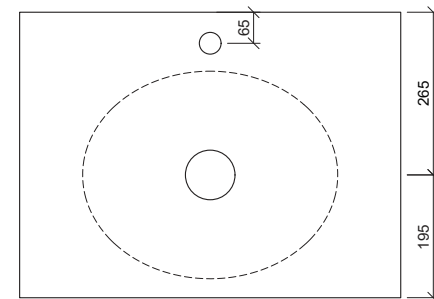

Elite

WG White Gloss
ELI-BS-415-WG-S

WM White Matt
ELI-BS-415-WM-U

BM Black Matt
ELI-BS-415-BM-U

Above Counter

Drawings

Taphole Offset

Taphole Behind

Cut Out Specifications

- Material:** Ceramic
- Approx Capacity:** 6L
- Cut Out Size:** 80mm
- Waste Size:** 32mm without overflow

Note: Due to the manufacturing process, ceramic basins will vary from their nominal stated sizes. Use the dimensions provided as a guide only. Waste not included. Refer to brochure for pricing.