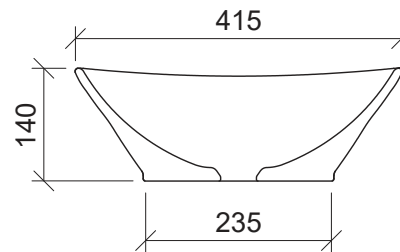

Elite

WG White Gloss
ELI-BS-415-WG-S

WM White Matt
ELI-BS-415-WM-U

BM Black Matt
ELI-BS-415-BM-U

Above Counter

Drawings

Taphole Offset

Taphole Behind

Cut Out Specifications

- Material:** Ceramic
- Approx Capacity:** 6L
- Cut Out Size:** 80mm
- Waste Size:** 32mm without overflow

Note: Due to the manufacturing process, ceramic basins will vary from their nominal stated sizes. Use the dimensions provided as a guide only. Waste not included. Refer to brochure for pricing.