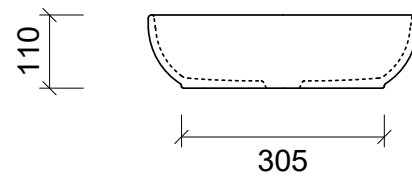

Chase

WG White Gloss
CHA-BS-400-WG-S

WM White Matt
CHA-BS-400-WM-U

Above Counter

Drawings

Taphole Offset

Note: Offset or wall mounted tapware required.

Cut Out Specifications

Approx Capacity: 5.75L

Cut Out Size: 80mm

Waste Size: 32mm without overflow

Note: Due to the manufacturing process, ceramic basins will vary from their nominal stated sizes. Use the dimensions provided as a guide only. Waste not included. Refer to brochure for pricing.