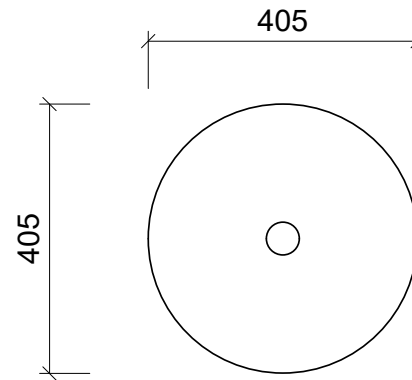

Chase

WG White Gloss
CHA-BS-400-WG-S

WM White Matt
CHA-BS-400-WM-U

Above Counter

Drawings

Taphole Offset

Note: Offset or wall mounted tapware required.

Cut Out Specifications

Approx Capacity: 5.75L

Cut Out Size: 80mm

Waste Size: 32mm without overflow

Note: Due to the manufacturing process, ceramic basins will vary from their nominal stated sizes. Use the dimensions provided as a guide only. Waste not included. Refer to brochure for pricing.