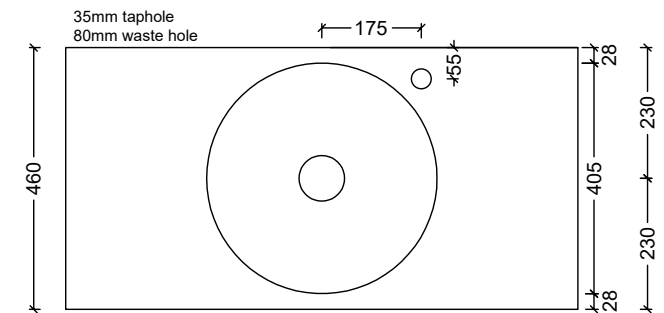

Chase

WG White Gloss
CHA-BS-400-WG-S

WM White Matt
CHA-BS-400-WM-U

Above Counter

Drawings

Taphole Offset

Note: Offset or wall mounted tapware required.

Cut Out Specifications

Approx Capacity: 5.75L

Cut Out Size: 80mm

Waste Size: 32mm without overflow

Note: Due to the manufacturing process, ceramic basins will vary from their nominal stated sizes. Use the dimensions provided as a guide only. Waste not included. Refer to brochure for pricing.