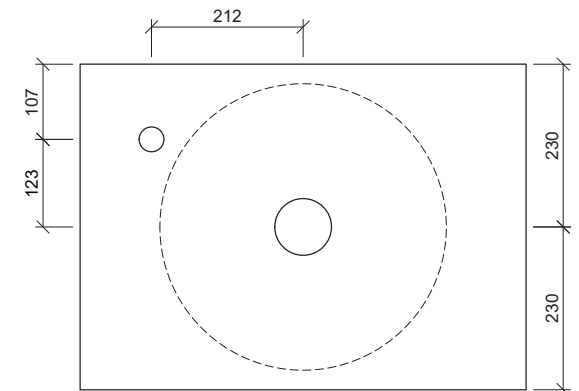

Chase

WG White Gloss
CHA-BS-400-WG-S

WM White Matt
CHA-BS-400-WM-U

Above Counter

Drawings

Taphole Offset

Note: Offset or wall mounted tapware required.

Cut Out Specifications

Material: Ceramic
Approx Capacity: 8.7L
Cut Out Size: 80mm
Waste Size: 32mm without overflow

Note: Due to the manufacturing process, ceramic basins will vary from their nominal stated sizes. Use the dimensions provided as a guide only. Waste not included. Refer to brochure for pricing.