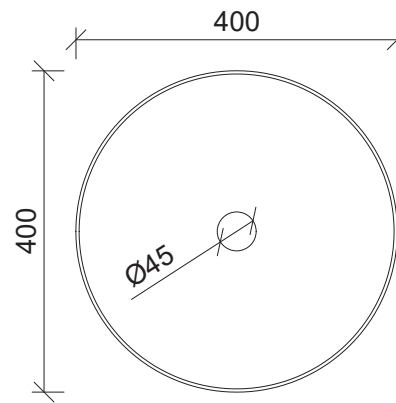

Chase

WG White Gloss
CHA-BS-400-WG-S

WM White Matt
CHA-BS-400-WM-U

Above Counter

Drawings

Taphole Offset

Note: Offset or wall mounted tapware required.

Cut Out Specifications

Material: Ceramic
Approx Capacity: 8.7L
Cut Out Size: 80mm
Waste Size: 32mm without overflow

Note: Due to the manufacturing process, ceramic basins will vary from their nominal stated sizes. Use the dimensions provided as a guide only. Waste not included. Refer to brochure for pricing.