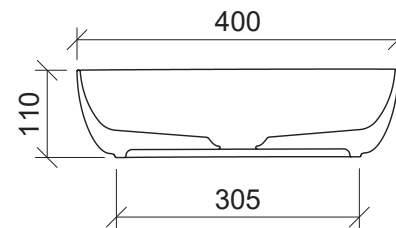

Chase

WG White Gloss
CHA-BS-400-WG-S

WM White Matt
CHA-BS-400-WM-U

Above Counter

Drawings

Taphole Offset

Note: Offset or wall mounted tapware required.

Cut Out Specifications

Material: Ceramic
Approx Capacity: 8.7L
Cut Out Size: 80mm
Waste Size: 32mm without overflow

Note: Due to the manufacturing process, ceramic basins will vary from their nominal stated sizes. Use the dimensions provided as a guide only. Waste not included. Refer to brochure for pricing.