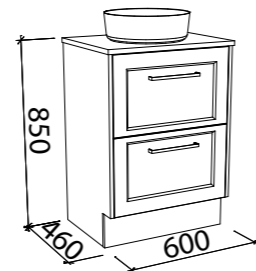

CABINET WITH	SKU	RRP
Alpha Ceramic Top	MCL-V-600-C-APH-F	$1,682
20mm SilkSurface Top with White Gloss Above Counter Ceramic Basin	MCL-V-600-C-SSA-F	$2,038
20mm SilkSurface Top with White Gloss Under Counter Ceramic Basin	MCL-V-600-C-SSU-F	$2,038
60mm SilkSurface Freedom Top with White Gloss Above Counter Ceramic Basin	MCL-V-600-C-FRA-F	$2,198
60mm SilkSurface Freedom Top with White Gloss Under Counter Ceramic Basin	MCL-V-600-C-FRU-F	$2,198
No Top	MCL-VCO-600-C-X-F	$1,129