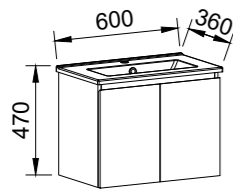

Tamar

S SILVER INCLUSIONS

TAMAR 600mm

Wall Hung