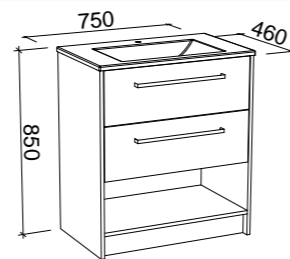

CABINET WITH	SKU	RRP
Alpha Ceramic Top	OAK-V-750-C-APH-F	$2,307
Regal Mineral Composite Top	OAK-V-750-C-REG-F	$2,307
Haven Matt Dolomite Top	OAK-V-750-C-HVN-F	$2,307
20mm SilkSurface Top with White Gloss Above Counter Ceramic Basin	OAK-V-750-C-SSA-F	$2,733
20mm SilkSurface Top with White Gloss Under Counter Ceramic Basin	OAK-V-750-C-SSU-F	$2,733
No Top	OAK-VCO-750-C-X-F	$1,724

Oakridge

G GOLD INCLUSIONS