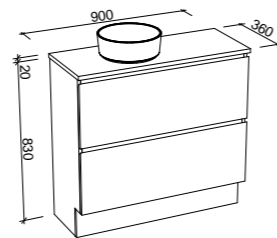

CABINET WITH	SKU	RRP
20mm SilkSurface Top with White Gloss Above Counter Ceramic Basin Left-hand Offset	MAC-V-900-L-SSA-F	$3,175
20mm SilkSurface Top with White Gloss Under Counter Ceramic Basin Left-hand Offset	MAC-V-900-L-SSU-F	$3,175
No Top Left-hand Offset	MAC-VCO-900-L-X-F	$1,822