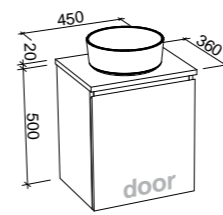

MACEDON 450mm

Wall Hung