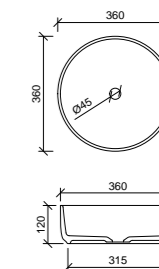

Ceramic Under Counter Basins

Allure Under Counter

32mm waste, no overflow. Only available with SilkSurface slab top (cannot be purchased on their own). Offset or wall mounted tapware required.

- **WG** ALLU-BS-360-WG-S | $233   **GM** ALLU-BS-360-GM-U | $385
- **WM** ALLU-BS-360-WM-U | $385   **LGM** ALLU-BS-360-LGM-U | $385
- **BKM** ALLU-BS-360-BKM-U | $385   **PM** ALLU-BS-360-PM-U | $385
- **ANT** ALLU-BS-360-ANT-U | $385