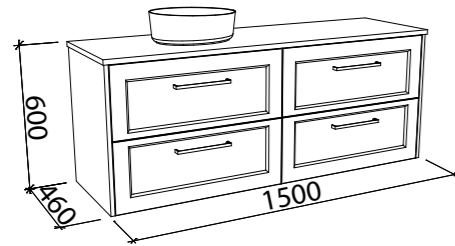

McLaren

G GOLD INCLUSIONS

McLAREN 1500mm OFFSET BOWL

Wall Hung