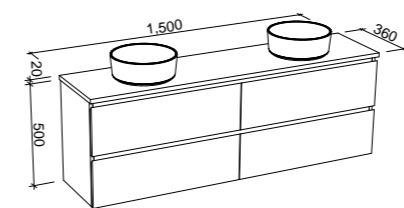

MACEDON 1500mm DOUBLE BOWL

Wall Hung

CABINET WITH	SKU	RRP
20mm SilkSurface Top with White Gloss Above Counter Ceramic Basins	MAC-V-1500-D-SSA-W	\$4,461
20mm SilkSurface Top with White Gloss Under Counter Ceramic Basins	MAC-V-1500-D-SSU-W	\$4,461
No Top	MAC-VCO-1500-D-X-W	\$2,298