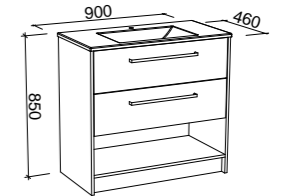

CABINET WITH	SKU	RRP
Alpha Ceramic Top	OAK-V-900-C-APH-F	$2,519
Regal Mineral Composite Top	OAK-V-900-C-REG-F	$2,519
Haven Matt Dolomite Top	OAK-V-900-C-HVN-F	$2,519
20mm SilkSurface Top with White Gloss Above Counter Ceramic Basin	OAK-V-900-C-SSA-F	$3,269
20mm SilkSurface Top with White Gloss Under Counter Ceramic Basin	OAK-V-900-C-SSU-F	$3,269
No Top	OAK-VCO-900-C-X-F	$1,912