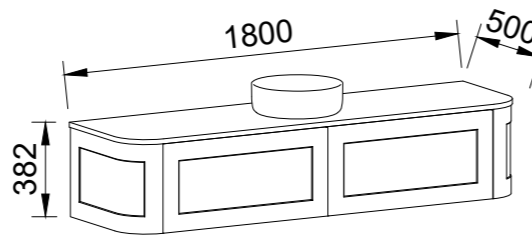

HEATHCOTE 1800mm CENTRE BOWL - CURVED BOTH ENDS

Wall Hung

CABINET WITH	SKU	RRP
20mm SilkSurface Top with White Gloss Ceramic Above Counter Ceramic Basin	HEA-V-1800-C-SSA-W	$4,299
No Top	HEA-VCO-1800-C-X-W	$3,316