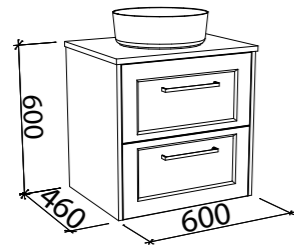

McLaren

G GOLD INCLUSIONS

McLAREN 600mm

Wall Hung

CABINET WITH	SKU	RRP
Alpha Ceramic Top	MCL-V-600-C-APH-W	$1,522
20mm SilkSurface Top with White Gloss Above Counter Ceramic Basin	MCL-V-600-C-SSA-W	$1,884
20mm SilkSurface Top with White Gloss Under Counter Ceramic Basin	MCL-V-600-C-SSU-W	$1,884
60mm SilkSurface Freedom Top with White Gloss Above Counter Ceramic Basin	MCL-V-600-C-FRA-W	$2,046
60mm SilkSurface Freedom Top with White Gloss Under Counter Ceramic Basin	MCL-V-600-C-FRU-W	$2,046
No Top	MCL-VCO-600-C-X-W	$958

Floor Standing