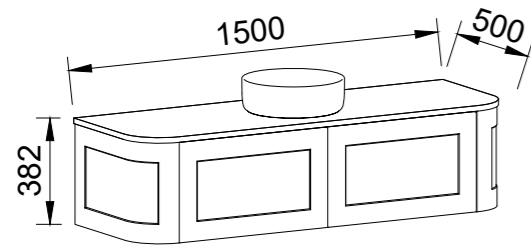

Heathcote

G GOLD INCLUSIONS

HEATHCOTE 1500mm CENTRE BOWL - CURVED BOTH ENDS

Wall Hung

CABINET WITH	SKU	RRP
20mm SilkSurface Top with White Gloss Ceramic Above Counter Ceramic Basin	HEA-V-1500-C-SSA-W	$3,884
No Top	HEA-VCO-1500-C-X-W	$3,144