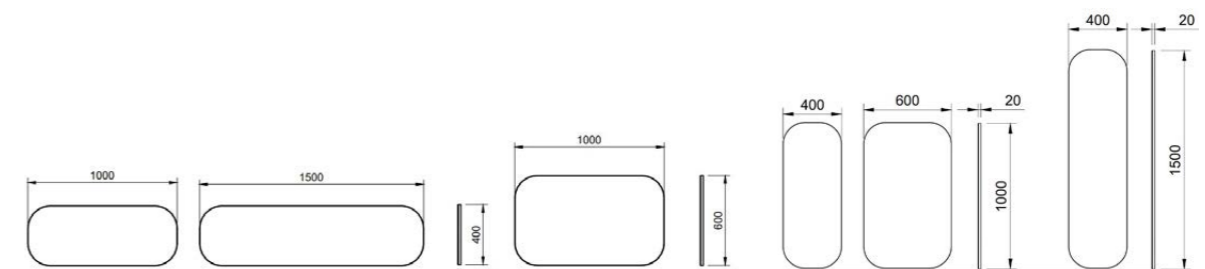

- Easy split batten mounting system
- Optional surround lighting available (additional charges apply)
- White satin edging unless specified otherwise

[01.] Heathcote Mirror 600mm x 1000mm | HEA-M-600-1000 | \$771 each **[02.] Heathcote Mirror 1000mm x 600mm** | HEA-M-1000-600 | \$771 **[03.] Heathcote Mirror 400mm x 1000mm** | HEA-M-400-1000 | \$549 each **[04.] Heathcote Mirror 600mm x 1000mm** | HEA-M-600-1000 | \$771 **Please refer to pricelist pages for all available options.**