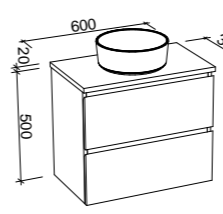

MACEDON 600mm

Wall Hung