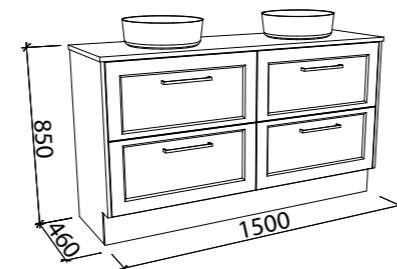

NOTE: Right-hand offset also available. Order by replacing -L- with -R- in the relevant SKU.

McLAREN 1500mm DOUBLE BOWL

Wall Hung

Floor Standing

CABINET WITH	SKU	RRP
Alpha Ceramic Top	MCL-V-1500-D-APH-W	\$3,362
20mm SilkSurface Top with White Gloss Above Counter Ceramic Basin	MCL-V-1500-D-SSA-W	\$3,894
20mm SilkSurface Top with White Gloss Under Counter Ceramic Basin	MCL-V-1500-D-SSU-W	\$3,894
60mm SilkSurface Freedom Top with White Gloss Above Counter Ceramic Basin	MCL-V-1500-D-FRA-W	\$4,359
60mm SilkSurface Freedom Top with White Gloss Under Counter Ceramic Basin	MCL-V-1500-D-FRU-W	\$4,359
No Top	MCL-VCO-1500-D-X-W	\$1,812