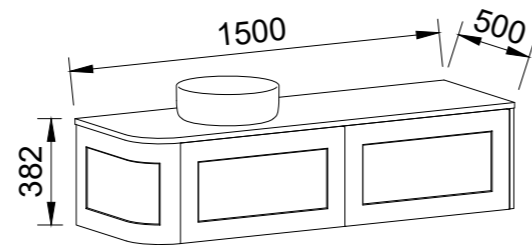

HEATHCOTE 1500mm OFFSET BOWL - CURVED SINGLE END

Wall Hung

CABINET WITH	SKU	RRP
20mm SilkSurface Top with White Gloss Ceramic Above Counter Ceramic Basin	HEAL-V-1500-L-SSA-W	\$3,884
No Top	HEAL-VCO-1500-L-X-W	\$3,144