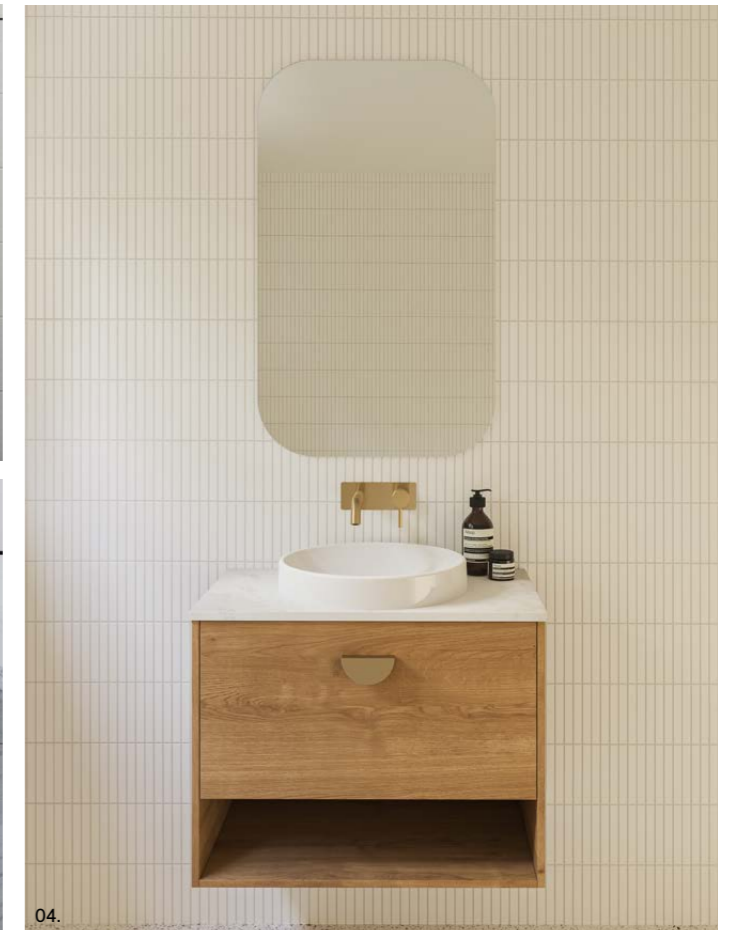

[01.] Oakridge Vanity 900mm | OAK-V-900-C-APH-F | $2,519 Classic Oak Cabinet with Alpha Ceramic Top | Shown with Oxford Mirror 900mm | OXF-M-900-900 | $916 | Shown with Mirror Lighting Upgrade | LED-L-MIRROR | ADD $413 **[02.] Oakridge Vanity 1200mm** | OAK-V-1200-C-SSA-W | $3,338 Steel Grey Satin Cabinet with Arctic White SilkSurface Top and White Gloss Quill Ceramic Basin **[03.] Oakridge Vanity 1500mm** | OAK-V-1500-D-SSU-W | $4,590 Classic Oak Cabinet with Topaz SilkSurface Top and White Gloss Bodhi Under Counter Mineral Composite Basins | Shown with Mineral Composite Basin Upgrade | UPG-OPT-BASCOLOUR | ADD $152 per basin | Shown with Under Cabinet Vanity Lighting | LED-L-UNDERCAB-V | ADD $413 **[04.] Oakridge Vanity 750mm** | OAK-V-750-C-SSA-W | $2,334 Planked Urban Oak Cabinet with Calcutta Snow SilkSurface Top and White Gloss Corrida Inset Mineral Composite Basin | Shown with Mineral Composite Basin Upgrade | UPG-OPT-BASCOLOUR | ADD $152 | Shown with Heathcote Mirror 600mm x 1000mm | HEA-M-600-1000 | $771 **Please refer to price list pages for all available options.**

Beaumont Tiles - Get the look: [01.] Ignite White Gloss, Belga Grey [02.] Atmosphere White Gloss [03.] Ambience Carrara White Matt [04.] Mod Fingers White Matt

*Selected sizes. See page 112 for more information on vanity tops.