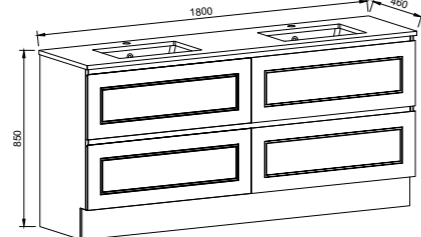

Floor Standing