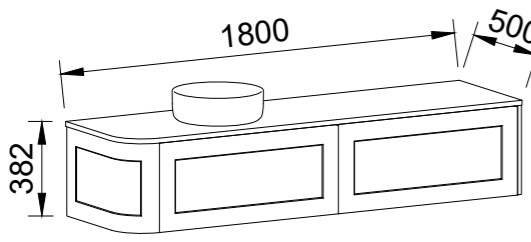

HEATHCOTE 1800mm OFFSET BOWL - CURVED SINGLE END

Wall Hung

CABINET WITH	SKU	RRP
20mm SilkSurface Top with White Gloss Ceramic Above Counter Ceramic Basin	HEAL-V-1800-L-SSA-W	$4,299
No Top	HEAL-VCO-1800-L-X-W	$3,316

NOTE: Right-hand bowl and curve also available. Order by replacing -L- with -R- and HEAL- with HEAR- in the relevant SKU.