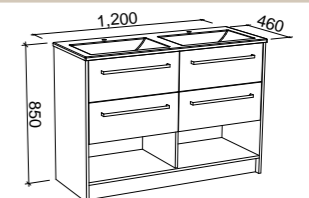

OAKRIDGE 1200mm DOUBLE BOWL

Wall Hung

CABINET WITH	SKU	RRP
Alpha Ceramic Top	OAK-V-1200-D-APH-W	\$3,244
No Top	OAK-VCO-1200-D-X-W	\$1,891

Floor Standing

CABINET WITH	SKU	RRP
Alpha Ceramic Top	OAK-V-1200-D-APH-F	\$4,142
No Top	OAK-VCO-1200-D-X-F	\$2,837