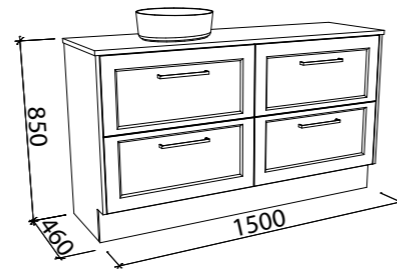

McLaren

G GOLD INCLUSIONS

McLAREN 1500mm OFFSET BOWL

Wall Hung

Floor Standing

CABINET WITH	SKU	RRP
20mm SilkSurface Top with White Gloss Above Counter Ceramic Basin Left-Hand Offset	MCL-V-1500-L-SSA-W	\$3,456
20mm SilkSurface Top with White Gloss Under Counter Ceramic Basin Left-Hand Offset	MCL-V-1500-L-SSU-W	\$3,456
60mm SilkSurface Freedom Top with White Gloss Above Counter Ceramic Basin Left-Hand Offset	MCL-V-1500-L-FRA-W	\$3,923
60mm SilkSurface Freedom Top with White Gloss Under Counter Ceramic Basin Left-Hand Offset	MCL-V-1500-L-FRU-W	\$3,923
No Top Left-Hand Offset	MCL-VCO-1500-L-X-W	\$1,615