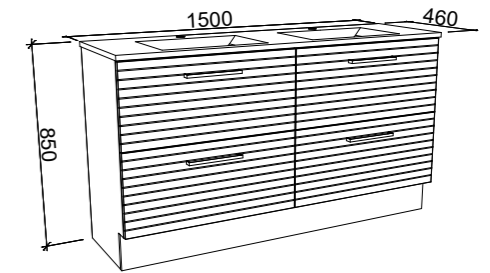

CABINET WITH	SKU	RRP
Regal Mineral Composite Top	VAL-V-1500-D-REG-F	$3,367
Alpha Ceramic Top	VAL-V-1500-D-APH-F	$3,480
Haven Matt Dolomite Top	VAL-V-1500-D-HVN-F	$3,367
20mm SilkSurface Top with White Gloss Above Counter Ceramic Basin	VAL-V-1500-D-SSA-F	$3,966
20mm SilkSurface Top with White Gloss Under Counter Ceramic Basin	VAL-V-1500-D-SSU-F	$3,966
No Top	VAL-VCO-1500-D-X-F	$1,970