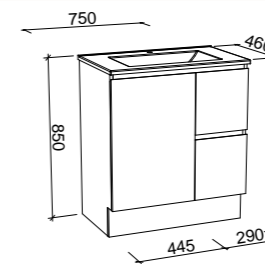

CABINET WITH	SKU	RRP
Regal Mineral Composite Top	HUN-V-750-C-REG-F	$1,205
Stadium Mineral Composite Top	HUN-V-750-C-STD-F	$1,205
Alpha Ceramic Top	HUN-V-750-C-APH-F	$1,063
20mm SilkSurface Top with White Gloss Ceramic Above Counter Ceramic Basin	HUN-V-750-C-SSA-F	$1,895
20mm SilkSurface Top with White Gloss Ceramic Under Counter Ceramic Basin	HUN-V-750-C-SSU-F	$2,212
No Top	HUN-VCO-750-C-X-F	$900

On Legs