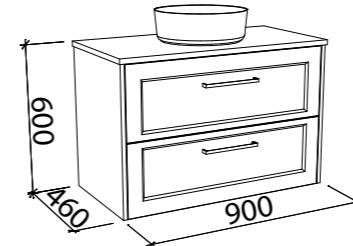

McLAREN 900mm

Wall Hung

CABINET WITH	SKU	RRP
Alpha Ceramic Top	MCL-V-900-C-APH-W	$1,823
20mm SilkSurface Top with White Gloss Above Counter Ceramic Basin	MCL-V-900-C-SSA-W	$2,538
20mm SilkSurface Top with White Gloss Under Counter Ceramic Basin	MCL-V-900-C-SSU-W	$2,538
60mm SilkSurface Freedom Top with White Gloss Above Counter Ceramic Basin	MCL-V-900-C-FRA-W	$2,771
60mm SilkSurface Freedom Top with White Gloss Under Counter Ceramic Basin	MCL-V-900-C-FRU-W	$2,771
No Top	MCL-VCO-900-C-X-W	$1,219

Floor Standing