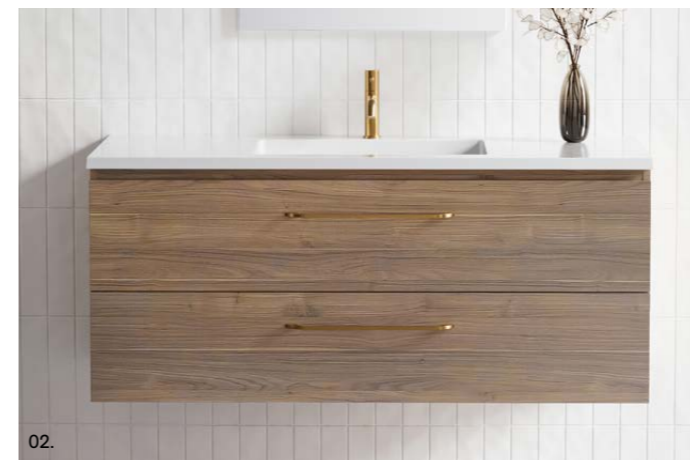

[01.] Hunter Plus Vanity 1200mm | HUNP-V-1200-C-SSA-W | $2,813 Classic Oak Cabinet with Arctic White SilkSurface Top and White Gloss Florent Ceramic Basin | Shown with Halifax Mirror 1200mm | HAL-M-1200-720 | $960 **[02.] Hunter Plus Vanity 1200mm** | HUNP-V-1200-C-REG-W | $2,008 Notiaio Walnut Cabinet with Regal Mineral Composite Top **[03.] Hunter Plus Vanity 1500mm** | HUNP-V-1500-D-SSA-W | $4,109 Olive Satin Cabinet with Arctic White SilkSurface Top and White Gloss Allure Arrow Ceramic Basins | Shown with Under Cabinet Lighting | LED-L-UNDERCAB-V | ADD $413 **[04.] Hunter Plus Vanity 900mm** | HUNP-V-900-C-SSA-L | $2,775 Light Grey Satin Cabinet with Luminice SilkSurface Top and Black Matt Feather Ceramic Basin | Shown with Coloured Basin Upgrade | UPG-OPT-BASCOLOUR | ADD $152 | Shown with Heathcote Shaving Cabinet 900mm | HEA-SC-900-D-G | $1,326 **Please refer to price list pages for all available options.**

Beaumont Tiles - Get the look: [01.] Ignite White Gloss [02.] Atmosphere White Gloss [03.] Fire Fingers White [04.] Ambience Calacatta White

*Selected sizes. See page 112 for more information on vanity tops.