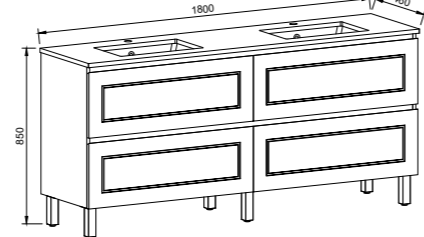

NOTE: Slab top option available with offset bowl on request.

HUNTER PLUS CLASSIC 1800mm DOUBLE BOWL

Wall Hung

Floor Standing

On Legs

CABINET WITH	SKU	RRP	CABINET WITH	SKU	RRP	CABINET WITH	SKU	RRP
Regal Mineral Composite Top	HUPC-V-1800-D-REG-W	\$4,244	Regal Mineral Composite Top	HUPC-V-1800-D-REG-F	\$4,447	Regal Mineral Composite Top	HUPC-V-1800-D-REG-L	\$4,766
Stadium Mineral Composite Top	HUPC-V-1800-D-STD-W	\$4,244	Stadium Mineral Composite Top	HUPC-V-1800-D-STD-F	\$4,447	Stadium Mineral Composite Top	HUPC-V-1800-D-STD-L	\$4,766
20mm SilkSurface Top with White Gloss Ceramic Above Counter Ceramic Basins	HUPC-V-1800-D-SSA-W	\$4,999	20mm SilkSurface Top with White Gloss Ceramic Above Counter Ceramic Basins	HUPC-V-1800-D-SSA-F	\$5,095	20mm SilkSurface Top with White Gloss Ceramic Above Counter Ceramic Basins	HUPC-V-1800-D-SSA-L	\$5,414
20mm SilkSurface Top with White Gloss Ceramic Under Counter Ceramic Basins	HUPC-V-1800-D-SSU-W	\$5,631	20mm SilkSurface Top with White Gloss Ceramic Under Counter Ceramic Basins	HUPC-V-1800-D-SSU-F	\$5,729	20mm SilkSurface Top with White Gloss Ceramic Under Counter Ceramic Basins	HUPC-V-1800-D-SSU-L	\$6,046
No Top	HUPC-VCO-1800-D-X-W	\$2,856	No Top	HUPC-VCO-1800-D-X-F	\$2,952	No Top	HUPC-VCO-1800-D-X-L	\$3,266