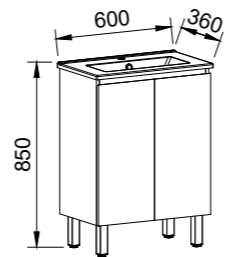

CABINET WITH	SKU	RRP
Urban Ceramic Top	TAM-V-600-C-URB-L	$1,294
No Top	TAM-VCO-600-C-X-L	$1,008