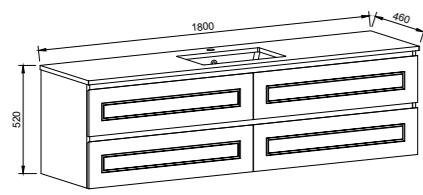

Hunter Plus Classic

G GOLD INCLUSIONS

HUNTER PLUS CLASSIC 1800mm CENTRE BOWL

Wall Hung