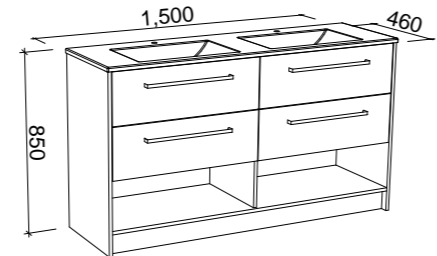

CABINET WITH	SKU	RRP
Alpha Ceramic Top	OAK-V-1500-D-APH-F	$5,203
Regal Mineral Composite Top	OAK-V-1500-D-REG-F	$5,073
Haven Matt Dolomite Top	OAK-V-1500-D-HVN-F	$5,073
20mm SilkSurface Top with White Gloss Above Counter Ceramic Basin	OAK-V-1500-D-SSA-F	$5,750
20mm SilkSurface Top with White Gloss Under Counter Ceramic Basin	OAK-V-1500-D-SSU-F	$5,750
No Top	OAK-VCO-1500-D-X-F	$3,635

Oakridge

G GOLD INCLUSIONS