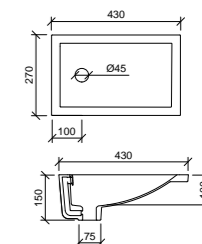

Mini Rectangle Under Counter*

32mm waste, with overflow to side.

- **WG** MRE-BS-425-WG-S | $233