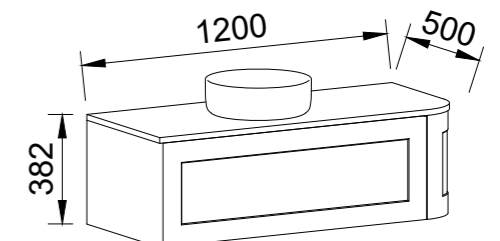

HEATHCOTE 1200mm - CURVED SINGLE END

Wall Hung

CABINET WITH	SKU	RRP
20mm SilkSurface Top with White Gloss Ceramic Above Counter Ceramic Basin	HEAR-V-1200-L-SSA-W	$3,230
No Top	HEAR-VCO-1200-L-X-W	$2,453

NOTE: Right-hand bowl with left-hand curve also available. Order by replacing **-L-** with **-R-** and **HEAR-** with **HEAL-** in the relevant SKU.