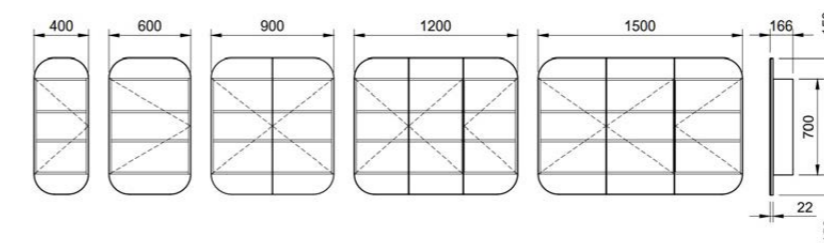

[01.] Heathcote Shaving Cabinet 900mm | HEA-SC-900-D-G | $1,326 Light Pistachio Satin Cabinet **[02.] Heathcote Shaving Cabinet 600mm** | HEA-SC-600-S-G | $1,258 each White Satin Cabinet **[03.] Heathcote Shaving Cabinet 1500mm** | HEA-SC-1500-3-G | $1,905 White Satin Cabinet shown with doors open | Shown with Magnifying Mirror Upgrade | UPG-OPT-MAGM | ADD $105 **[04.] Heathcote Shaving Cabinet 400mm** | HEA-SC-400-S-G | $1,043 each Grey Beige Satin Cabinet **Please refer to pricelist pages for all available options.**

Beaumont Tiles - Get the look: [01.] Craft Sage Gloss [02.] Ambience Calacatta Matt [03.] Fire Fingers White Gloss [04.] Atmosphere White Gloss