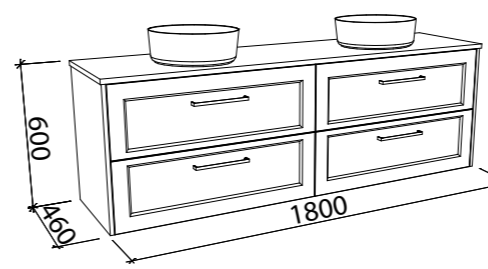

McLAREN 1800mm DOUBLE BOWL

Wall Hung