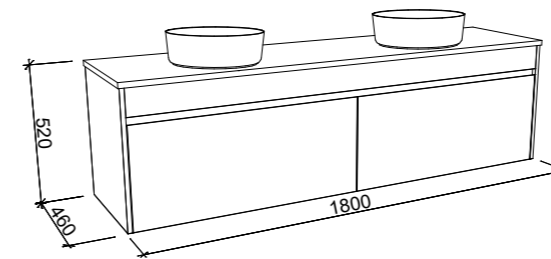

ALPINE 1800mm DOUBLE BOWL

Wall Hung

CABINET WITH	SKU	RRP
20mm SilkSurface Top with White Gloss Above Counter Ceramic Basins	ALP-V-1800-D-SSA-W	$3,693
20mm SilkSurface Top with White Gloss Under Counter Ceramic Basins	ALP-V-1800-D-SSU-W	$3,693
60mm SilkSurface Freedom Top with White Gloss Above Counter Ceramic Basins	ALP-V-1800-D-FRA-W	$4,199
60mm SilkSurface Freedom Top with White Gloss Under Counter Ceramic Basins	ALP-V-1800-D-FRU-W	$4,199
No Top	ALP-VCO-1800-D-X-W	$1,507