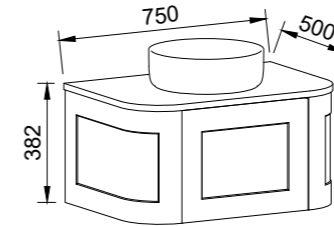

HEATHCOTE 750mm - CURVED BOTH ENDS

Wall Hung

CABINET WITH	SKU	RRP
20mm SilkSurface Top with White Gloss Ceramic Above Counter Ceramic Basin	HEA-V-750-C-SSA-W	$2,597
No Top	HEA-VCO-750-C-X-W	$2,096