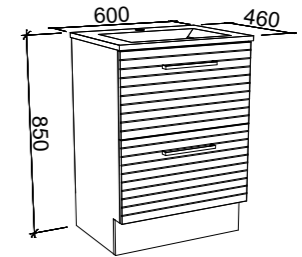

CABINET WITH	SKU	RRP
Regal Mineral Composite Top	VAL-V-600-C-REG-W	$1,211
Alpha Ceramic Top	VAL-V-600-C-APH-W	$1,211
20mm SilkSurface Top with White Gloss Above Counter Ceramic Basin	VAL-V-600-C-SSA-W	$1,548
20mm SilkSurface Top with White Gloss Under Counter Ceramic Basin	VAL-V-600-C-SSU-W	$1,548
No Top	VAL-VCO-600-C-X-W	$648

Floor Standing

CABINET WITH	SKU	RRP
Regal Mineral Composite Top	VAL-V-600-C-REG-F	$1,647
Alpha Ceramic Top	VAL-V-600-C-APH-F	$1,647
20mm SilkSurface Top with White Gloss Above Counter Ceramic Basin	VAL-V-600-C-SSA-F	$1,984
20mm SilkSurface Top with White Gloss Under Counter Ceramic Basin	VAL-V-600-C-SSU-F	$1,984
No Top	VAL-VCO-600-C-X-F	$1,106