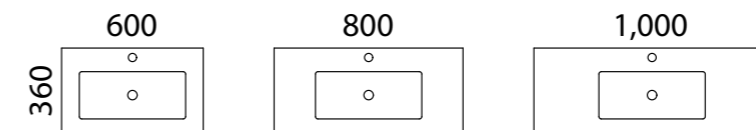

- Top options include:
 - 20mm integrated tops - Urban

[01.] Tamar Vanity 600mm | TAM-V-600-C-URB-W | \$967 Navy Blue Satin Cabinet with Urban Ceramic Top | Shown with Under Cabinet Vanity Lighting | LED-L-UNDERCAB-V | ADD \$413 | Shown with Brooklyn Mirror 600mm | BRK-M-600-600 | \$854 [02.] Tamar Vanity 800mm | TAM-V-800-C-URB-L | \$1,588 Prime Oak Cabinet with Urban Ceramic Top Please refer to pricelist pages for all available options.