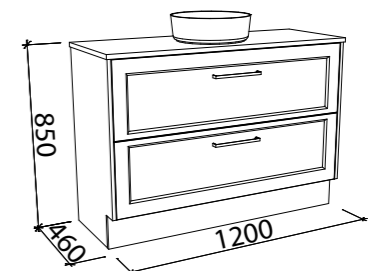

CABINET WITH	SKU	RRP
Alpha Ceramic Top	MCL-V-1200-C-APH-F	$2,285
20mm SilkSurface Top with White Gloss Above Counter Ceramic Basin	MCL-V-1200-C-SSA-F	$2,904
20mm SilkSurface Top with White Gloss Under Counter Ceramic Basin	MCL-V-1200-C-SSU-F	$2,904
60mm SilkSurface Freedom Top with White Gloss Above Counter Ceramic Basin	MCL-V-1200-C-FRA-F	$3,154
60mm SilkSurface Freedom Top with White Gloss Under Counter Ceramic Basin	MCL-V-1200-C-FRU-F	$3,154
No Top	MCL-VCO-1200-C-X-F	$1,507