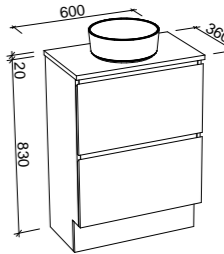

Floor Standing

CABINET WITH	SKU	RRP	CABINET WITH	SKU	RRP
20mm SilkSurface Top with White Gloss Above Counter Ceramic Basin	MAC-V-600-C-SSA-W	$2,214	20mm SilkSurface Top with White Gloss Above Counter Ceramic Basin	MAC-V-600-C-SSA-F	$2,445
20mm SilkSurface Top with White Gloss Under Counter Ceramic Basin	MAC-V-600-C-SSU-W	$2,214	20mm SilkSurface Top with White Gloss Under Counter Ceramic Basin	MAC-V-600-C-SSU-F	$2,445
No Top	MAC-VCO-600-C-X-W	$1,259	No Top	MAC-VCO-600-C-X-F	$1,505

NOTE: See pages 115 - 124 for selected small space basins for the Macedon.