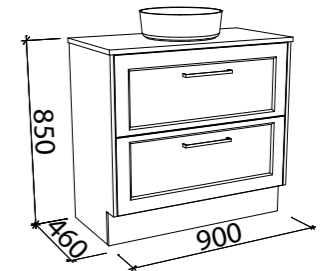

CABINET WITH	SKU	RRP
Alpha Ceramic Top	MCL-V-900-C-APH-F	$1,977
20mm SilkSurface Top with White Gloss Above Counter Ceramic Basin	MCL-V-900-C-SSA-F	$2,692
20mm SilkSurface Top with White Gloss Under Counter Ceramic Basin	MCL-V-900-C-SSU-F	$2,692
60mm SilkSurface Freedom Top with White Gloss Above Counter Ceramic Basin	MCL-V-900-C-FRA-F	$2,925
60mm SilkSurface Freedom Top with White Gloss Under Counter Ceramic Basin	MCL-V-900-C-FRU-F	$2,925
No Top	MCL-VCO-900-C-X-F	$1,377