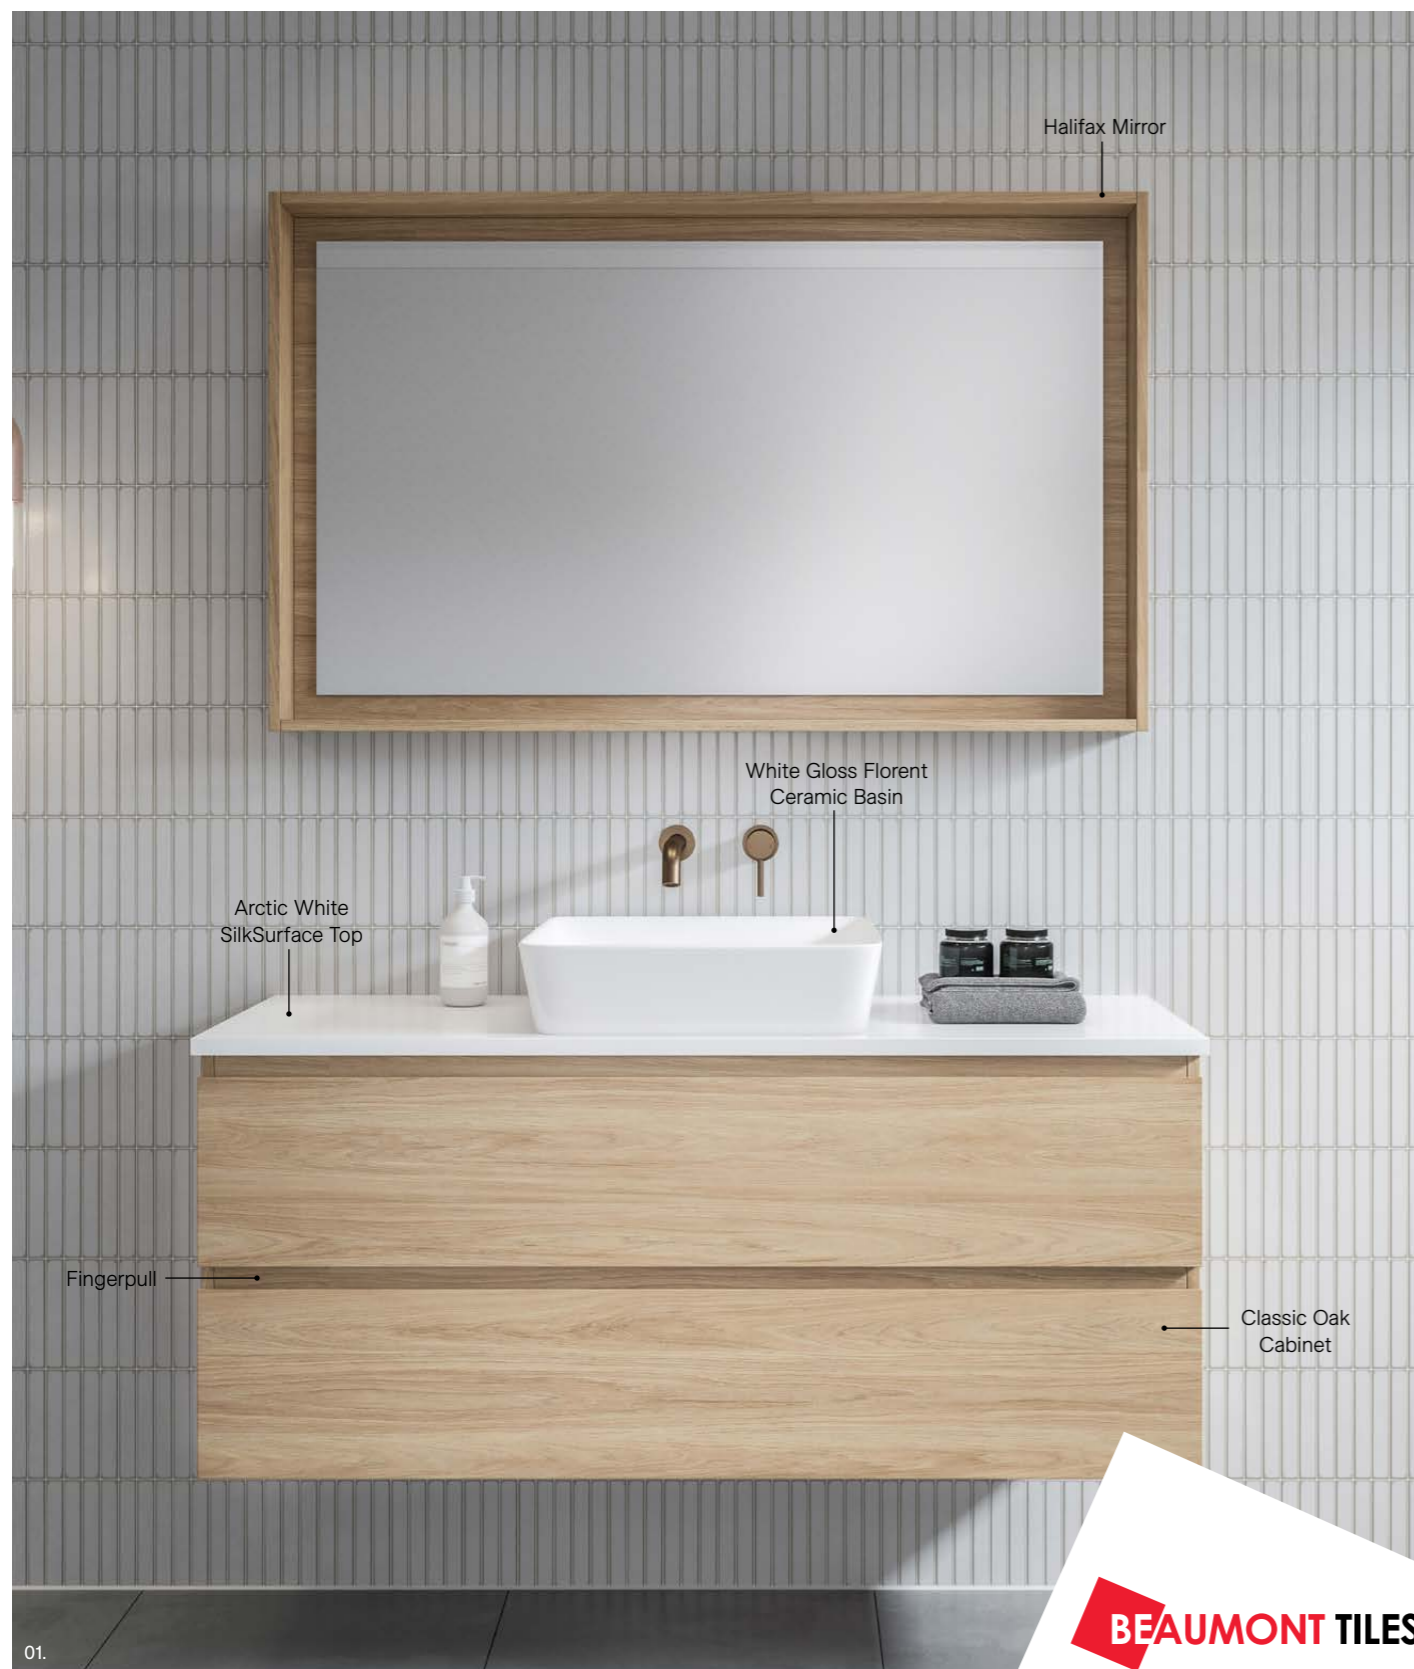

Hunter Plus

G GOLD INCLUSIONS

The Hunter Plus is an embodiment of luxury and style, featuring deep, full extension drawers that provide ample storage. Its contemporary design boasts a chic aesthetic that will elevate the overall look of your space.

Available in wall hung, floor standing, and on legs.

- Top options include:
  - 20mm integrated tops - Alpha*, Regal and Stadium
  - 20mm SilkSurface slab top with above or under counter basin/s