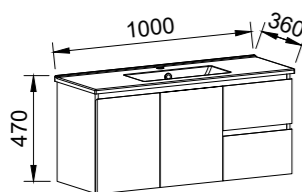

TAMAR 1000mm

Wall Hung