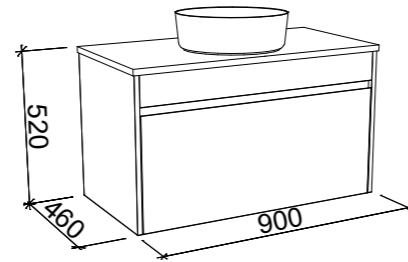

P PLATINUM INCLUSIONS

ALPINE 900mm

Wall Hung

CABINET WITH	SKU	RRP
Alpha Ceramic Top	ALP-V-900-C-APH-W	$1,417
20mm SilkSurface Top with White Gloss Above Counter Ceramic Basin	ALP-V-900-C-SSA-W	$2,165
20mm SilkSurface Top with White Gloss Under Counter Ceramic Basin	ALP-V-900-C-SSU-W	$2,165
60mm SilkSurface Freedom Top with White Gloss Above Counter Ceramic Basin	ALP-V-900-C-FRA-W	$2,396
60mm SilkSurface Freedom Top with White Gloss Under Counter Ceramic Basin	ALP-V-900-C-FRU-W	$2,396
No Top	ALP-VCO-900-C-X-W	$888