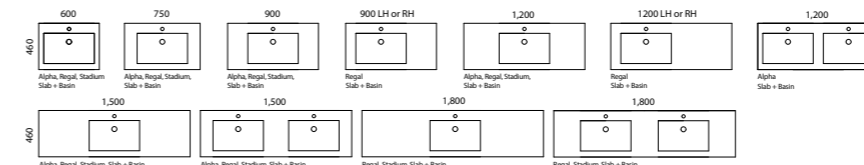

[01.] Hunter Vanity 1500mm | HUN-V-1500-C-SSA-W | $3,180 Florentine Walnut Cabinet with Arctic White SilkSurface Top and White Gloss Myrtle Ceramic Basin | Shown with Under Cabinet Vanity Lighting | LED-L-UNDERCAB-V | ADD $413 | Shown with Oakridge Shaving Cabinet 1500mm | OAK-SC-1500-3-G | $1,565 | Shown with Under Shaving Cabinet Lighting | LED-L-UNDERCAB-S-R | ADD $413 **[02.] Hunter Vanity 1200mm** | HUN-V-1200-C-APH-W | $1,254 Elegant Oak Cabinet with Alpha Ceramic Top **[03.] Hunter Vanity 1500mm** | HUN-V-1500-C-SSA-L | $3,583 Planked Urban Oak Cabinet with Star Dust SilkSurface Top and White Matt Oval Flute Ceramic Basin | Shown with Coloured Basin Upgrade | UPG-OPT-BASCOLOUR | ADD $152 **[04.] Hunter Vanity 900mm** | HUN-V-900-C-SSU-W | $3,583 Grey Beige Satin Cabinet with Carrara SilkSurface Top and White Gloss Rectangle Under Counter Ceramic Basin | Shown with Under Cabinet Vanity Lighting | LED-L-UNDERCAB-V | ADD $413 | Shown with McLaren Shaving Cabinet 900mm | MCL-SC-900-D-G | $932 | Shown with Under Shaving Cabinet Lighting | LED-L-UNDERCAB-S-R | ADD $413 **Please refer to price list pages for all available options.**

Beaumont Tiles - Get the look: [01.] Imagination Night Black Satin, Vicenza Terrazzo Bianco [02.] Boulevard White Matt [03.] Craft White Gloss [04.] Pompeii Cenere Silk