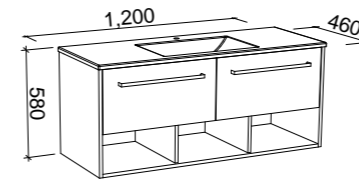

OAKRIDGE 1200mm CENTRE BOWL

Wall Hung

CABINET WITH	SKU	RRP
Alpha Ceramic Top	OAK-V-1200-C-APH-W	$2,692
Regal Mineral Composite Top	OAK-V-1200-C-REG-W	$2,692
Haven Matt Dolomite Top	OAK-V-1200-C-HVN-W	$2,692
20mm SilkSurface Top with White Gloss Above Counter Ceramic Basin	OAK-V-1200-C-SSA-W	$3,338
20mm SilkSurface Top with White Gloss Under Counter Ceramic Basin	OAK-V-1200-C-SSU-W	$3,338
No Top	OAK-VCO-1200-C-X-W	$1,891

Floor Standing