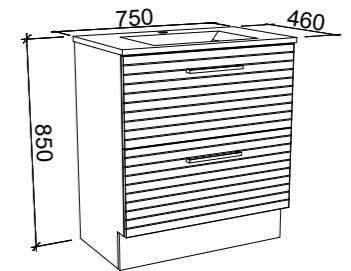

CABINET WITH	SKU	RRP
Regal Mineral Composite Top	VAL-V-750-C-REG-W	$1,307
Alpha Ceramic Top	VAL-V-750-C-APH-W	$1,307
Haven Matt Dolomite Top	VAL-V-750-C-HVN-W	$1,307
20mm SilkSurface Top with White Gloss Above Counter Ceramic Basin	VAL-V-750-C-SSA-W	$1,690
20mm SilkSurface Top with White Gloss Under Counter Ceramic Basin	VAL-V-750-C-SSU-W	$1,690
No Top	VAL-VCO-750-C-X-W	$727

Floor Standing