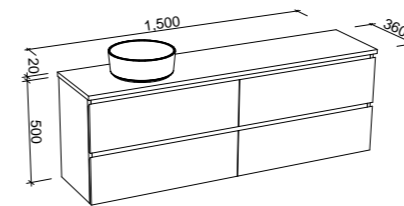

MACEDON 1500mm OFFSET BOWL

Wall Hung

CABINET WITH	SKU	RRP
20mm SilkSurface Top with White Gloss Above Counter Ceramic Basin Left-hand Offset	MAC-V-1500-L-SSA-W	$4,083
20mm SilkSurface Top with White Gloss Under Counter Ceramic Basin Left-hand Offset	MAC-V-1500-L-SSU-W	$4,083
No Top Left-hand Offset	MAC-VCO-1500-L-X-W	$2,177

NOTE: Right-hand offset also available. Order by replacing -L- with -R- in the relevant SKU. Centre bowl available on request.

Floor Standing