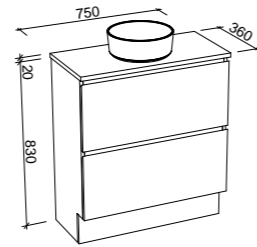

CABINET WITH	SKU	RRP
20mm SilkSurface Top with White Gloss Above Counter Ceramic Basin	MAC-V-750-C-SSA-F	$2,691
20mm SilkSurface Top with White Gloss Under Counter Ceramic Basin	MAC-V-750-C-SSU-F	$2,691
No Top	MAC-VCO-750-C-X-F	$1,689