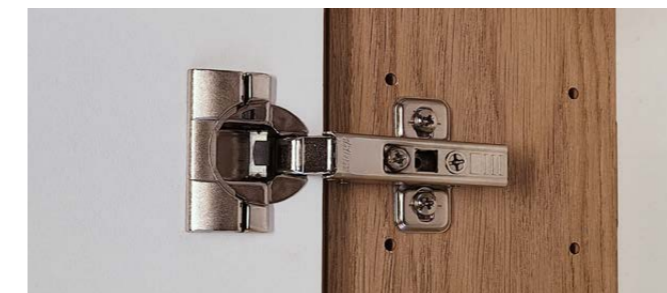

Soft-Close Hinges

Only the best European fully adjustable hinges are used. This allows them to be easily adjusted and offer a long life span. All hinges include built in soft-close mechanisms.