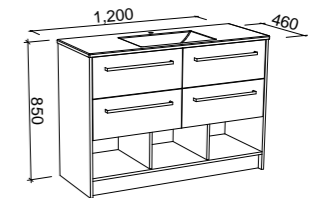

CABINET WITH	SKU	RRP
Alpha Ceramic Top	OAK-V-1200-C-APH-F	$3,591
Regal Mineral Composite Top	OAK-V-1200-C-REG-F	$3,591
Haven Matt Dolomite Top	OAK-V-1200-C-HVN-F	$3,591
20mm SilkSurface Top with White Gloss Above Counter Ceramic Basin	OAK-V-1200-C-SSA-F	$4,238
20mm SilkSurface Top with White Gloss Under Counter Ceramic Basin	OAK-V-1200-C-SSU-F	$4,238
No Top	OAK-VCO-1200-C-X-F	$2,837