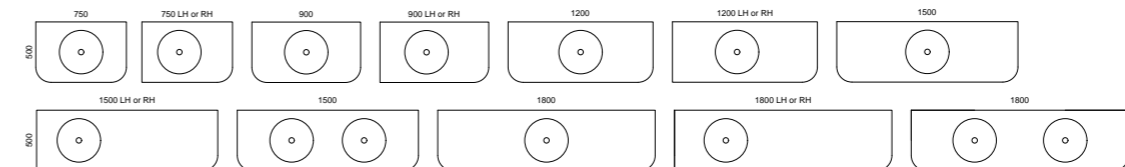

Available in wall hung.

- Top options include:
 - 20mm SilkSurface slab top with above counter basin/s
- Cabinet options include:
 - Painted only

[01.] Heathcote Vanity 900mm | HEA-V-900-C-SSA-W | \$2,782 Olive Satin Cabinet with White Crystal Boulder SilkSurface Top and White Gloss Allure Ceramic Basin | Shown with Push-to-Open Upgrade | UPG-OPT-DRW-PTO | ADD \$253 | Shown with Oxford Mirror 900mm | OXF-M-900-900 | \$916 | Shown with Mirror Lighting Upgrade | LED-L-MIRROR | ADD \$413 **[02.] Heathcote Vanity 1500mm** | HEA-V-1500-D-SSA-W | \$4,124 Grey Beige Satin Cabinet with Bronzite SilkSurface Top and White Gloss Lorenzo Inset Ceramic Basins | Shown with Under Cabinet Vanity Lighting | LED-L-UNDERCAB-V | ADD \$413 **[03.] Heathcote Vanity 1800mm** | HEAR-V-1800-R-SSA-W | \$4,299 Light Grey Satin Cabinet with Albastera SilkSurface Top and White Gloss Rome Inset Ceramic Basin | Shown with Under Cabinet Vanity Lighting | LED-L-UNDERCAB-V | ADD \$413 **[04.] Heathcote Vanity 1200mm** | HEAL-V-1200-R-SSA-W | \$3,230 White Satin Cabinet with Sandora SilkSurface Top and White Matt Radius Inset Ceramic Basin | Shown with Coloured Basin Upgrade | UPG-OPT-BASCOLOUR | ADD \$152 | Shown with Oxford Mirror 900mm | OXF-M-900-900 | \$916 **Please refer to price list pages for all available options.**