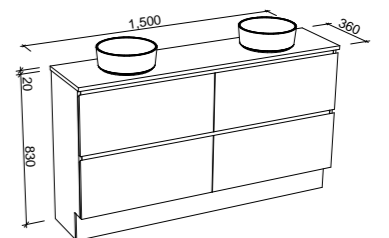

CABINET WITH	SKU	RRP
20mm SilkSurface Top with White Gloss Above Counter Ceramic Basins	MAC-V-1500-D-SSA-F	$4,836
20mm SilkSurface Top with White Gloss Under Counter Ceramic Basins	MAC-V-1500-D-SSU-F	$4,836
No Top	MAC-VCO-1500-D-X-F	$2,693