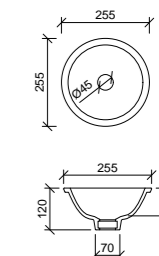

Mini Round Under Counter*

32mm waste, with overflow to front.

- **WG** MRO-BS-255-WG-S | $233