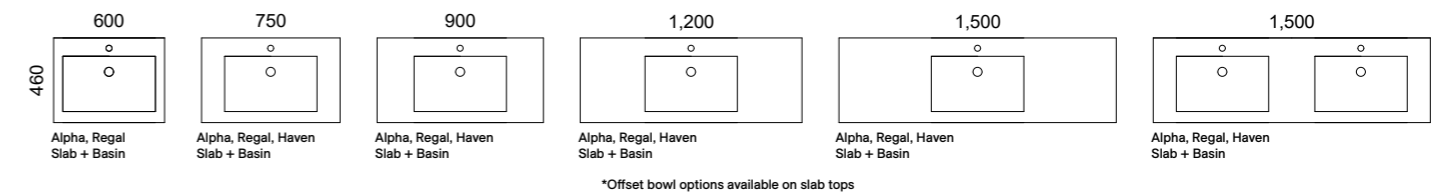

Want to add a contemporary statement to your bathroom? The Vale is the vanity for you. With a classic 2mm horizontal routed front, this piece will add great texture and detail to your space. You can even colour match almost any paint of your choosing for a vanity unique to you (additional charges apply).

Available in wall hung and floor standing.

- Top options include:
  - 20mm integrated tops - Alpha*, Regal, Stadium and Haven*
  - 20mm SilkSurface slab top with above or under counter basin/s
- Cabinet options include:
  - Painted only