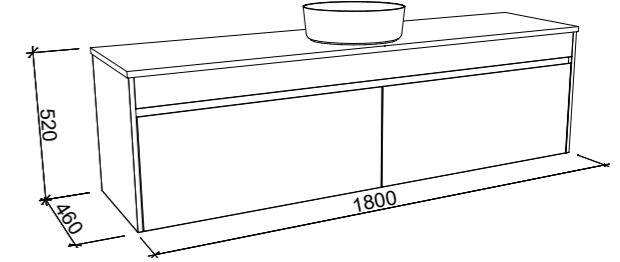

ALPINE 1800mm CENTRE BOWL

Wall Hung

CABINET WITH	SKU	RRP
20mm SilkSurface Top with White Gloss Above Counter Ceramic Basin	ALP-V-1800-C-SSA-W	$3,377
20mm SilkSurface Top with White Gloss Under Counter Ceramic Basin	ALP-V-1800-C-SSU-W	$3,377
60mm SilkSurface Freedom Top with White Gloss Above Counter Ceramic Basin	ALP-V-1800-C-FRA-W	$3,884
60mm SilkSurface Freedom Top with White Gloss Under Counter Ceramic Basin	ALP-V-1800-C-FRU-W	$3,884
No Top	ALP-VCO-1800-C-X-W	$1,443

P PLATINUM INCLUSIONS