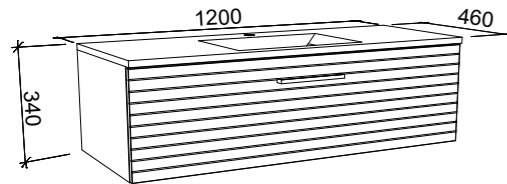

VALE 1200mm

Wall Hung

CABINET WITH	SKU	RRP
Regal Mineral Composite Top	VAL-V-1200-C-REG-W	$1,614
Alpha Ceramic Top	VAL-V-1200-C-APH-W	$1,614
Haven Matt Dolomite Top	VAL-V-1200-C-HVN-W	$1,614
20mm SilkSurface Top with White Gloss Above Counter Ceramic Basin	VAL-V-1200-C-SSA-W	$2,196
20mm SilkSurface Top with White Gloss Under Counter Ceramic Basin	VAL-V-1200-C-SSU-W	$2,196
No Top	VAL-VCO-1200-C-X-W	$930