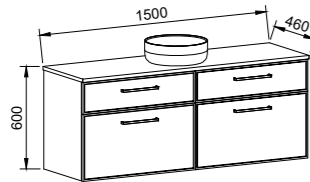

CLARE 1500mm CENTRE BOWL

Wall Hung

CABINET WITH	SKU	RRP
20mm SilkSurface Top with White Gloss Ceramic Above Counter Ceramic Basin	CLR-V-1500-C-SSA-W	$3,479
No Top	CLR-VCO-1500-C-X-W	$1,822