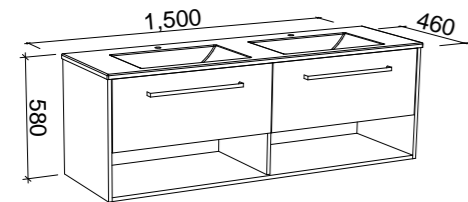

OAKRIDGE 1500mm DOUBLE BOWL

Wall Hung

CABINET WITH	SKU	RRP
Alpha Ceramic Top	OAK-V-1500-D-APH-W	$4,043
Regal Mineral Composite Top	OAK-V-1500-D-REG-W	$3,914
Haven Matt Dolomite Top	OAK-V-1500-D-HVN-W	$3,914
20mm SilkSurface Top with White Gloss Above Counter Ceramic Basin	OAK-V-1500-D-SSA-W	$4,590
20mm SilkSurface Top with White Gloss Under Counter Ceramic Basin	OAK-V-1500-D-SSU-W	$4,590
No Top	OAK-VCO-1500-D-X-W	$2,415

Floor Standing