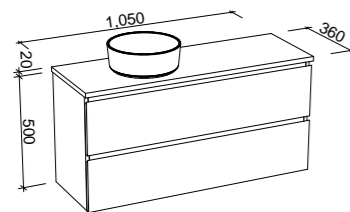

MACEDON 1050mm OFFSET BOWL

Wall Hung

CABINET WITH	SKU	RRP
20mm SilkSurface Top with White Gloss Above Counter Ceramic Basin Left-hand Offset	MAC-V-1050-L-SSA-W	\$3,084
20mm SilkSurface Top with White Gloss Under Counter Ceramic Basin Left-hand Offset	MAC-V-1050-L-SSU-W	\$3,084
No Top Left-hand Offset	MAC-VCO-1050-L-X-W	\$1,650