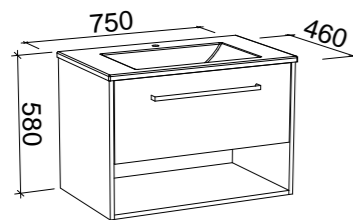

OAKRIDGE 750mm

Wall Hung

CABINET WITH	SKU	RRP
Alpha Ceramic Top	OAK-V-750-C-APH-W	$1,907
Regal Mineral Composite Top	OAK-V-750-C-REG-W	$1,907
Haven Matt Dolomite Top	OAK-V-750-C-HVN-W	$1,907
20mm SilkSurface Top with White Gloss Above Counter Ceramic Basin	OAK-V-750-C-SSA-W	$2,334
20mm SilkSurface Top with White Gloss Under Counter Ceramic Basin	OAK-V-750-C-SSU-W	$2,334
No Top	OAK-VCO-750-C-X-W	$1,305

Floor Standing