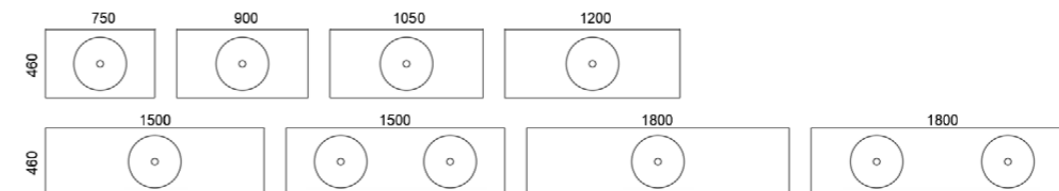

[01.] Clare Vanity 1800mm | CLR-V-1800-D-SSA-W | $4,583 Olive Satin Cabinet with Lapis Salt SilkSurface Top and White Gloss Allure Flute Ceramic Basins | Shown with Heathcote Shaving Cabinets 600mm | HEA-SC-600-S-G | $1,258 each **[02.] Clare Vanity 1200mm** | CLR-V-1200-C-SSA-W | $2,740 White Satin Cabinet with Arctic White SilkSurface Top and White Gloss Radius Inset Ceramic Basin | Shown with McLaren Shaving Cabinet 1200mm | MCL-SC-1200-3-G | $1,240 **[03.] Clare Vanity 900mm** | CLR-V-900-C-SSA-W | $2,554 Light Pistachio Satin Cabinet with Carrara SilkSurface Top and White Gloss Allure Ceramic Basin | Shown with Church Mirror 600mm | CHU-M-600-1000 | $712 **Please refer to price list pages for all available options.**

Beaumont Tiles - Get the look: [01.] Imagination Night Black Satin, Vicenza Terrazzo Bianco [02.] Craft White Gloss, Addis White Satin [03.] Ignite White Gloss