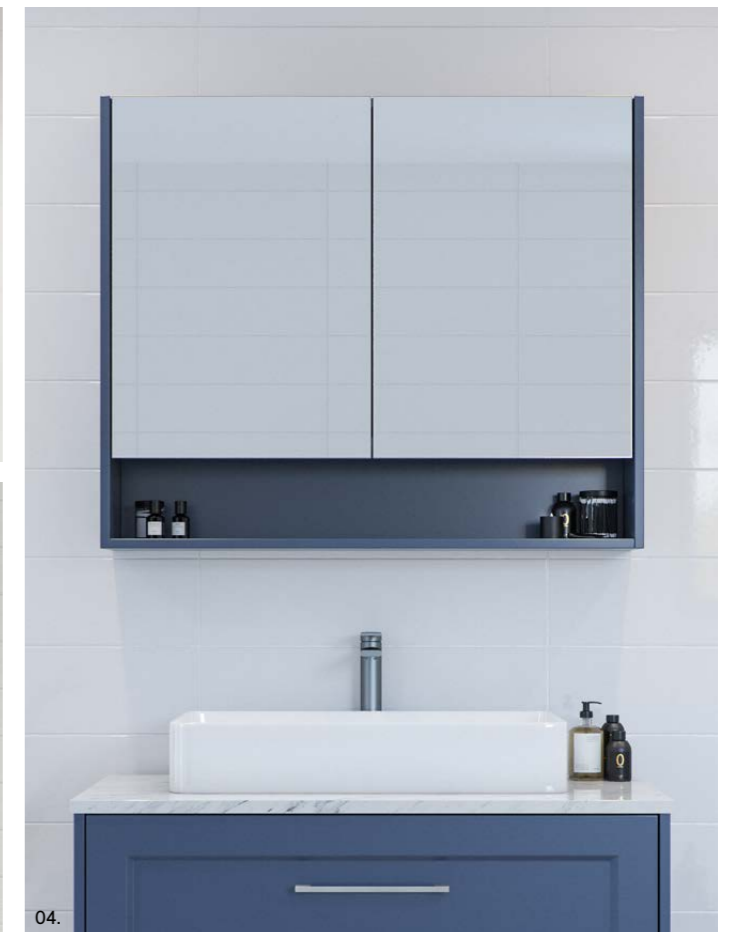

- Upgrade to Platinum option with Luxe Graphite interior and glass internal shelves to match Platinum vanities
- Semi-recessed option available on request
- Ideal for wall-to-wall fitting
- Fully reversible (unless ordered with upgrades)

Beaumont Tiles - Get the look: [01.] Atmosphere White Gloss [02.] Fire Fingers White Gloss [03.] Ignite White Gloss [04.] Pompeii Cenere

Oakridge Shaving Cabinet

The Oakridge shaver combines style and practicality with its open display shelf and discreet storage options. Its elegant design seamlessly blends form and function, making it a stylish yet practical addition to any bathroom.

- Upgrade to Platinum option with Luxe Graphite interior and glass internal shelves to match Platinum vanities
- Semi or fully recessed option available as standard
- Try a two-toned cabinet at no extra cost
- Optional in shelf lighting available (additional charges apply)