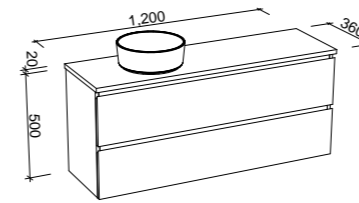

MACEDON 1200mm OFFSET BOWL

Wall Hung

CABINET WITH	SKU	RRP
20mm SilkSurface Top with White Gloss Above Counter Ceramic Basin Left-hand Offset	MAC-V-1200-L-SSA-W	$3,192
20mm SilkSurface Top with White Gloss Under Counter Ceramic Basin Left-hand Offset	MAC-V-1200-L-SSU-W	$3,192
No Top Left-hand Offset	MAC-VCO-1200-L-X-W	$1,743

NOTE: Right-hand offset also available. Order by replacing -L- with -R- in the relevant SKU. Centre bowl available on request.

Floor Standing