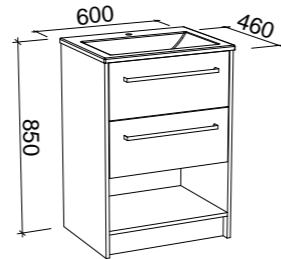

CABINET WITH	SKU	RRP
Alpha Ceramic Top	OAK-V-600-C-APH-F	$2,142
Regal Mineral Composite Top	OAK-V-600-C-REG-F	$2,142
20mm SilkSurface Top with White Gloss Above Counter Ceramic Basin	OAK-V-600-C-SSA-F	$2,522
20mm SilkSurface Top with White Gloss Under Counter Ceramic Basin	OAK-V-600-C-SSU-F	$2,522
No Top	OAK-VCO-600-C-X-F	$1,574