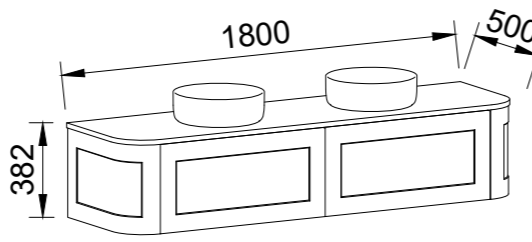

HEATHCOTE 1800mm DOUBLE BOWL - CURVED BOTH ENDS

Wall Hung

CABINET WITH	SKU	RRP
20mm SilkSurface Top with White Gloss Ceramic Above Counter Ceramic Basin	HEA-V-1800-D-SSA-W	$4,539
No Top	HEA-VCO-1800-D-X-W	$3,316

Hunter

S SILVER INCLUSIONS