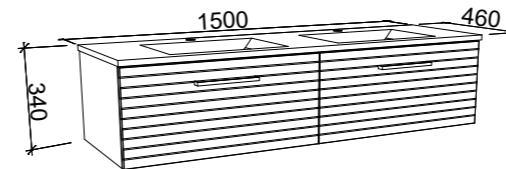

VALE 1500mm DOUBLE BOWL

Wall Hung

CABINET WITH	SKU	RRP
Regal Mineral Composite Top	VAL-V-1500-D-REG-W	$2,605
Alpha Ceramic Top	VAL-V-1500-D-APH-W	$2,720
Haven Matt Dolomite Top	VAL-V-1500-D-HVN-W	$2,605
20mm SilkSurface Top with White Gloss Above Counter Ceramic Basin	VAL-V-1500-D-SSA-W	$3,205
20mm SilkSurface Top with White Gloss Under Counter Ceramic Basin	VAL-V-1500-D-SSU-W	$3,205
No Top	VAL-VCO-1500-D-X-W	$1,171