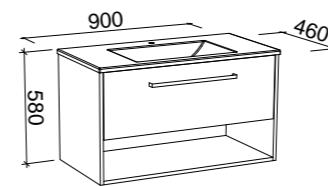

OAKRIDGE 900mm

Wall Hung

CABINET WITH	SKU	RRP
Alpha Ceramic Top	OAK-V-900-C-APH-W	$2,085
Regal Mineral Composite Top	OAK-V-900-C-REG-W	$2,085
Haven Matt Dolomite Top	OAK-V-900-C-HVN-W	$2,085
20mm SilkSurface Top with White Gloss Above Counter Ceramic Basin	OAK-V-900-C-SSA-W	$2,837
20mm SilkSurface Top with White Gloss Under Counter Ceramic Basin	OAK-V-900-C-SSU-W	$2,837
No Top	OAK-VCO-900-C-X-W	$1,455

Floor Standing