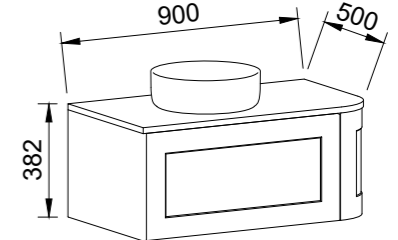

HEATHCOTE 900mm - CURVED SINGLE END

Wall Hung

CABINET WITH	SKU	RRP
20mm SilkSurface Top with White Gloss Ceramic Above Counter Ceramic Basin	HEAR-V-900-L-SSA-W	$2,782
No Top	HEAR-VCO-900-L-X-W	$2,263

NOTE: Right-hand bowl with left-hand curve also available. Order by replacing **-L-** with **-R-** and **HEAR-** with **HEAL-** in the relevant SKU.