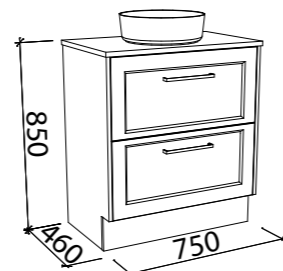

CABINET WITH	SKU	RRP
Alpha Ceramic Top	MCL-V-750-C-APH-F	$1,818
20mm SilkSurface Top with White Gloss Above Counter Ceramic Basin	MCL-V-750-C-SSA-F	$2,225
20mm SilkSurface Top with White Gloss Under Counter Ceramic Basin	MCL-V-750-C-SSU-F	$2,225
60mm SilkSurface Freedom Top with White Gloss Above Counter Ceramic Basin	MCL-V-750-C-FRA-F	$2,388
60mm SilkSurface Freedom Top with White Gloss Under Counter Ceramic Basin	MCL-V-750-C-FRU-F	$2,388
No Top	MCL-VCO-750-C-X-F	$1,246

McLaren

G GOLD INCLUSIONS