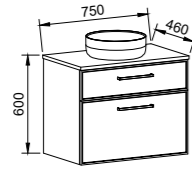

Clare

G GOLD INCLUSIONS

CLARE 750mm

Wall Hung

CABINET WITH	SKU	RRP
20mm SilkSurface Top with White Gloss Ceramic Above Counter Ceramic Basin	CLR-V-750-C-SSA-W	$2,101
No Top	CLR-VCO-750-C-X-W	$1,242