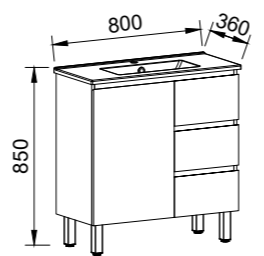

CABINET WITH	SKU	RRP
Urban Ceramic Top	TAM-V-800-C-URB-L	$1,588
No Top	TAM-VCO-800-C-X-L	$1,290