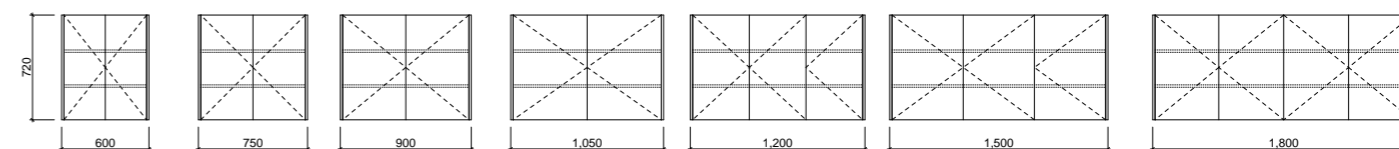

All cabinets 166mm deep.

[01.] McLaren Shaving Cabinet 1200mm | MCL-SC-1200-3-G | $1,240 White Satin Cabinet **[02.] McLaren Shaving Cabinet 900mm** | MCL-SC-900-D-G | $932 Tassie Oak Cabinet **[03.] McLaren Shaving Cabinet 1500mm** | MCL-SC-1500-3-G | $1,382 Tassie Oak Cabinet | Shown with McLaren Side Lighting Upgrade | LED-L-DENVER | ADD $637 **[04.] McLaren Shaving Cabinet 900mm** | MCL-SC-900-D-G | $932 Grey Beige Satin Cabinet | Shown with Under Shaving Cabinet Lighting | LED-L-UNDERCAB-S-R | ADD $413 Please refer to pricelist pages for all available options.

Beaumont Tiles - Get the look: [01.] Atmosphere White Gloss [02.] Fire Fingers White Gloss [03.] Ignite White Gloss [04.] Pompeii Cenere