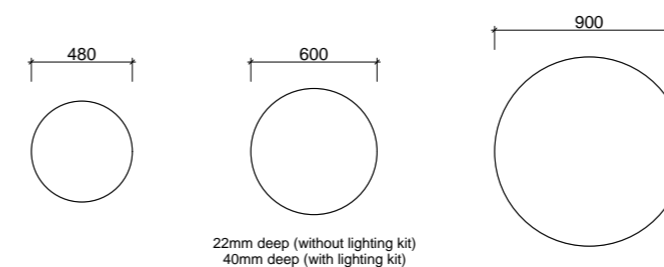

- Easy split batten mounting system
- Available in any standard painted finish
- White satin edging unless specified otherwise

02.

03.

04.

[01.] Oxford Mirror 900mm | OXF-M-900-900 | \$916 | Shown with Mirror Lighting Upgrade | LED-L-MIRROR | ADD \$413 **[02.] Oxford Mirror 480mm** | OXF-M-480-480 | \$299 **[03.] Oxford Mirror 600mm** | OXF-M-600-600 | \$573 each | Shown with Mirror Lighting Upgrade | LED-L-MIRROR | ADD \$413 per mirror **[04.] Oxford Mirror 900mm** | OXF-M-900-900 | \$916 **Please refer to pricelist pages for all available options.**