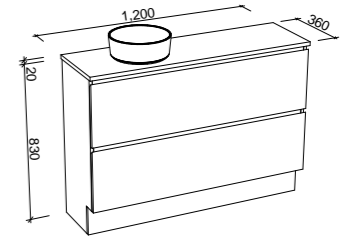

CABINET WITH	SKU	RRP
20mm SilkSurface Top with White Gloss Above Counter Ceramic Basin Left-hand Offset	MAC-V-1200-L-SSA-F	$3,509
20mm SilkSurface Top with White Gloss Under Counter Ceramic Basin Left-hand Offset	MAC-V-1200-L-SSU-F	$3,509
No Top Left-hand Offset	MAC-VCO-1200-L-X-F	$2,076