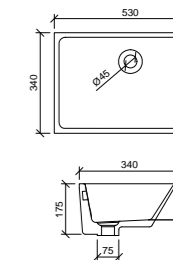

Rectangle Under Counter

32mm waste, with overflow to back.

- **WG** REC-BS-530-WG-S | $233

NOTE: Wastes not included for Ceramic and Mineral Composite basins. Ceramic and Stainless Steel wastes available as separate purchase. White gloss ceramic basins (-S) included in package price. Mineral Composite, Stainless Steel, matt and coloured basins (-U) will incur an additional charge. While the colours in this brochure are to the highest standard in printing, it should only be used as an indication of actual product design. *Suitable for small space vanities.