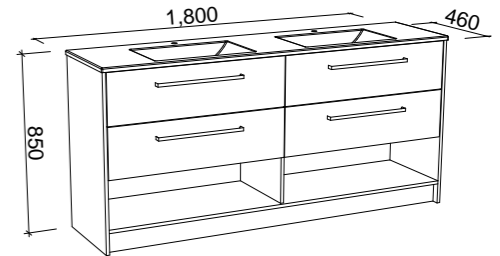

CABINET WITH	SKU	RRP
Regal Mineral Composite Top	OAK-V-1800-D-REG-F	$5,603
20mm SilkSurface Top with White Gloss Above Counter Ceramic Basin	OAK-V-1800-D-SSA-F	$6,048
20mm SilkSurface Top with White Gloss Under Counter Ceramic Basin	OAK-V-1800-D-SSU-F	$6,048
No Top	OAK-VCO-1800-D-X-F	$3,826