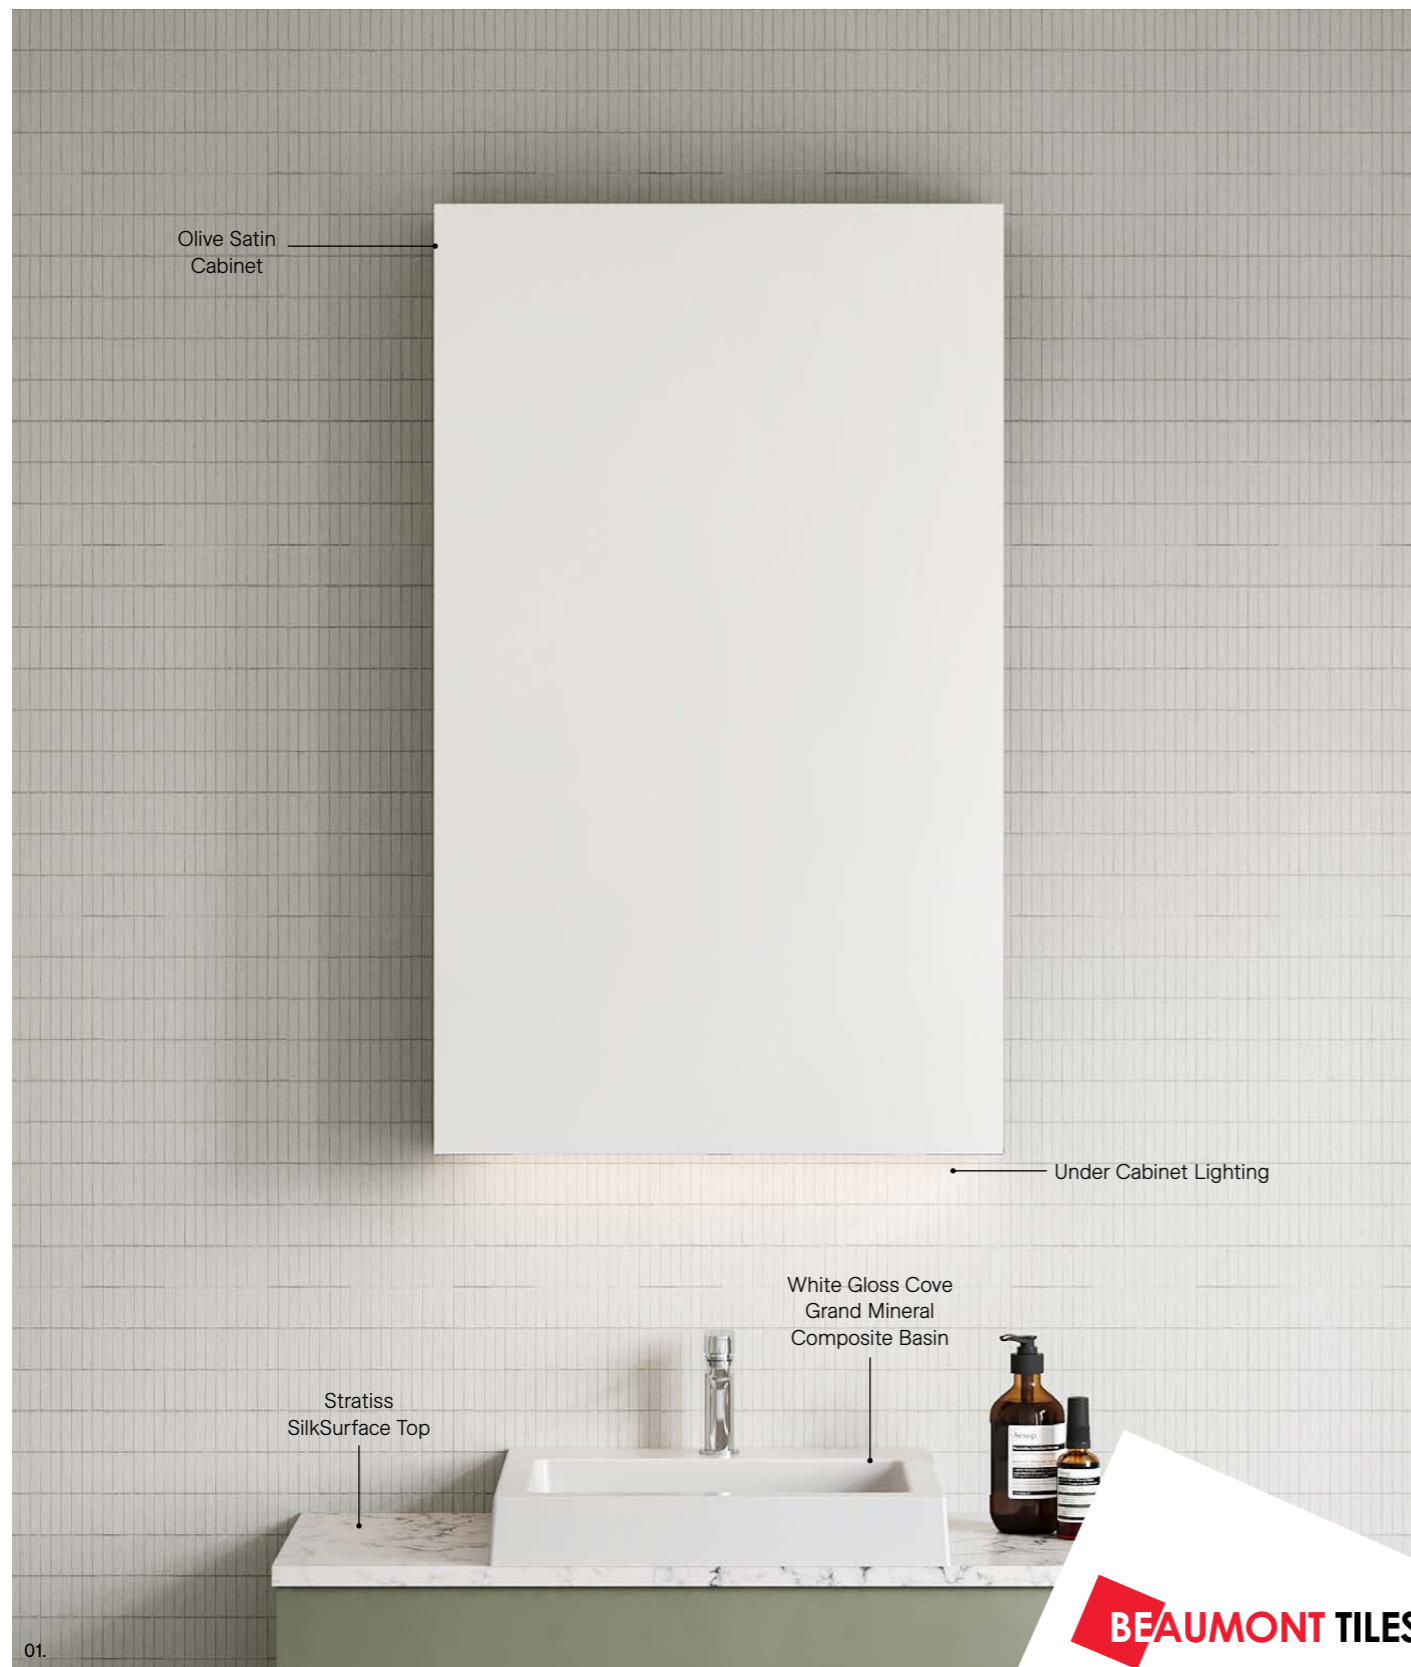

Jazz Shaving Cabinet

01.

Experience cutting-edge style and functionality in your bathroom with the Jazz shaver! This contemporary rectangular masterpiece boasts a sleek, modern look that will elevate your bathroom. The practical mirror size and ample storage space ensure that both your morning routine and bathroom organisation are seamless.

- Upgrade to Platinum option with Luxe Graphite interior and glass internal shelves to match Platinum vanities
- Semi-recessed option available upon request
- Optional under cabinet lighting available (additional charges apply)
- Fully reversible (unless ordered with upgrades)