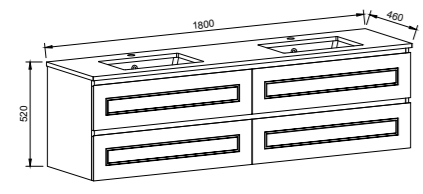

NOTE: Slab top option available with offset bowl on request.

HUNTER PLUS CLASSIC 1800mm DOUBLE BOWL

Wall Hung

Floor Standing

On Legs

CABINET WITH	SKU	RRP	CABINET WITH	SKU	RRP	CABINET WITH	SKU	RRP
Regal Mineral Composite Top	HUPC-V-1800-D-REG-W	\$4,244	Regal Mineral Composite Top	HUPC-V-1800-D-REG-F	\$4,447	Regal Mineral Composite Top	HUPC-V-1800-D-REG-L	\$4,766
Stadium Mineral Composite Top	HUPC-V-1800-D-STD-W	\$4,244	Stadium Mineral Composite Top	HUPC-V-1800-D-STD-F	\$4,447	Stadium Mineral Composite Top	HUPC-V-1800-D-STD-L	\$4,766
20mm SilkSurface Top with White Gloss Ceramic Above Counter Ceramic Basins	HUPC-V-1800-D-SSA-W	\$4,999	20mm SilkSurface Top with White Gloss Ceramic Above Counter Ceramic Basins	HUPC-V-1800-D-SSA-F	\$5,095	20mm SilkSurface Top with White Gloss Ceramic Above Counter Ceramic Basins	HUPC-V-1800-D-SSA-L	\$5,414
20mm SilkSurface Top with White Gloss Ceramic Under Counter Ceramic Basins	HUPC-V-1800-D-SSU-W	\$5,631	20mm SilkSurface Top with White Gloss Ceramic Under Counter Ceramic Basins	HUPC-V-1800-D-SSU-F	\$5,729	20mm SilkSurface Top with White Gloss Ceramic Under Counter Ceramic Basins	HUPC-V-1800-D-SSU-L	\$6,046
No Top	HUPC-VCO-1800-D-X-W	\$2,856	No Top	HUPC-VCO-1800-D-X-F	\$2,952	No Top	HUPC-VCO-1800-D-X-L	\$3,266