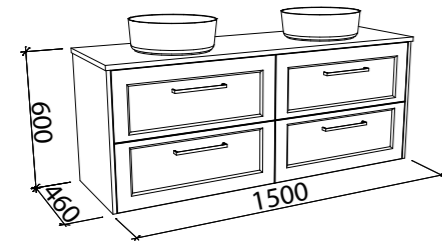

McLAREN 1500mm DOUBLE BOWL

Wall Hung