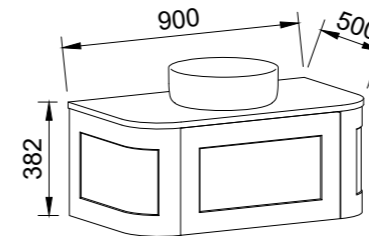

HEATHCOTE 900mm - CURVED BOTH ENDS

Wall Hung

CABINET WITH	SKU	RRP
20mm SilkSurface Top with White Gloss Ceramic Above Counter Ceramic Basin	HEA-V-900-C-SSA-W	$2,782
No Top	HEA-VCO-900-C-X-W	$2,263