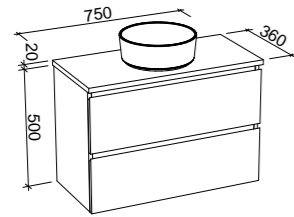

Macedon

G GOLD INCLUSIONS

MACEDON 750mm

Wall Hung

CABINET WITH	SKU	RRP
20mm SilkSurface Top with White Gloss Above Counter Ceramic Basin	MAC-V-750-C-SSA-W	$2,484
20mm SilkSurface Top with White Gloss Under Counter Ceramic Basin	MAC-V-750-C-SSU-W	$2,484
No Top	MAC-VCO-750-C-X-W	$1,473

Floor Standing