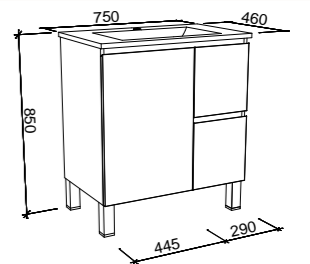

CABINET WITH	SKU	RRP
Regal Mineral Composite Top	HUN-V-750-C-REG-L	$1,404
Stadium Mineral Composite Top	HUN-V-750-C-STD-L	$1,404
Alpha Ceramic Top	HUN-V-750-C-APH-L	$1,275
20mm SilkSurface Top with White Gloss Ceramic Above Counter Ceramic Basin	HUN-V-750-C-SSA-L	$2,107
20mm SilkSurface Top with White Gloss Ceramic Under Counter Ceramic Basin	HUN-V-750-C-SSU-L	$2,423
No Top	HUN-VCO-750-C-X-L	$1,151