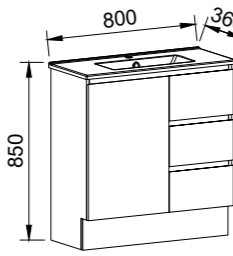

CABINET WITH	SKU	RRP
Urban Ceramic Top	TAM-V-800-C-URB-W	$1,173
No Top	TAM-VCO-800-C-X-W	$914

Floor Standing

CABINET WITH	SKU	RRP
Urban Ceramic Top	TAM-V-800-C-URB-F	$1,500
No Top	TAM-VCO-800-C-X-F	$1,222

On Legs