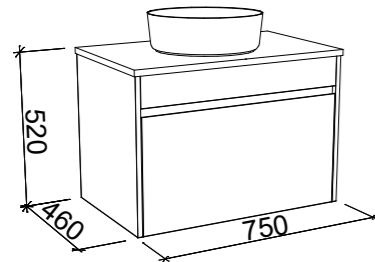

Alpine

ALPINE 750mm

Wall Hung

CABINET WITH	SKU	RRP
Alpha Ceramic Top	ALP-V-750-C-APH-W	$1,278
20mm SilkSurface Top with White Gloss Above Counter Ceramic Basin	ALP-V-750-C-SSA-W	$1,669
20mm SilkSurface Top with White Gloss Under Counter Ceramic Basin	ALP-V-750-C-SSU-W	$1,669
60mm SilkSurface Freedom Top with White Gloss Above Counter Ceramic Basin	ALP-V-750-C-FRA-W	$1,832
60mm SilkSurface Freedom Top with White Gloss Under Counter Ceramic Basin	ALP-V-750-C-FRU-W	$1,832
No Top	ALP-VCO-750-C-X-W	$755