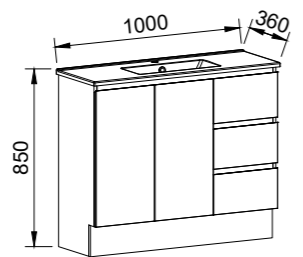

CABINET WITH	SKU	RRP
Urban Ceramic Top	TAM-V-1000-C-URB-W	$1,374
No Top	TAM-VCO-1000-C-X-W	$1,103

Floor Standing

CABINET WITH	SKU	RRP
Urban Ceramic Top	TAM-V-1000-C-URB-F	$1,737
No Top	TAM-VCO-1000-C-X-F	$1,446

On Legs