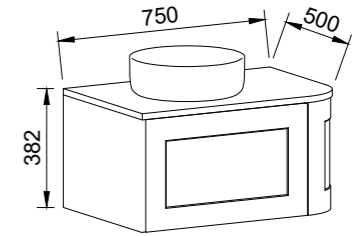

HEATHCOTE 750mm - CURVED SINGLE END

Wall Hung

CABINET WITH	SKU	RRP
20mm SilkSurface Top with White Gloss Ceramic Above Counter Ceramic Basin	HEAR-V-750-L-SSA-W	$2,597
No Top	HEAR-VCO-750-L-X-W	$2,096

NOTE: Right-hand bowl with left-hand curve also available. Order by replacing **-L-** with **-R-** and **HEAR-** with **HEAL-** in the relevant SKU.