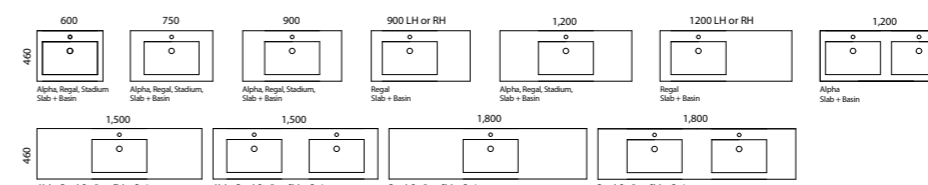

Available in wall hung, floor standing, and on legs.

- Top options include:
 - 20mm integrated tops - Alpha*, Regal and Stadium
 - 20mm SilkSurface slab top with above or under counter basin/s

02.

03.

[01.] Hunter Plus Classic Vanity 1200mm | HUPC-V-1200-C-SSA-F | \$3,350 White Satin Cabinet with Ice Nuovo SilkSurface Top and White Matt Bonnie Ceramic Basin | Shown with Coloured Basin Upgrade | UPG-OPT-BASCOLOUR | ADD \$152 | Shown with McLaren Shaving Cabinet 1200mm | MCL-SC-1200-3-G | \$1,240 **[02.] Hunter Plus Classic Vanity 900mm** | HUPC-V-900-C-SSA-W | \$2,847 Emerald Green Satin Cabinet with Arctic White SilkSurface Top and White Gloss Allure Ceramic Basin | Shown with Under Cabinet Lighting | LED-L-UNDERCAB-V | ADD \$413 | Shown with Heathcote Shaving Cabinet 400mm | HEA-SC-400-S-G | \$1,043 | Shown with Under Shaving Cabinet Lighting | LED-L-UNDERCAB-S-R | ADD \$413 **[03.] Hunter Plus Classic Vanity 1200mm** | HUPC-V-1200-C-SSA-W | \$3,236 Navy Blue Satin Cabinet with Carrara SilkSurface Top and White Gloss Rome Inset Ceramic Basin | Shown with Under Cabinet Lighting | LED-L-UNDERCAB-V | ADD \$413 | Shown with Portland Mirror 930mm | POR-M-930-930 | \$1,133 **Please refer to price list pages for all available options.**