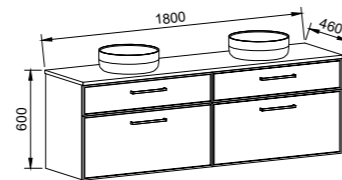

CLARE 1800mm DOUBLE BOWL

Wall Hung

CABINET WITH	SKU	RRP
20mm SilkSurface Top with White Gloss Ceramic Above Counter Ceramic Basin	CLR-V-1800-D-SSA-W	$4,583
No Top	CLR-VCO-1800-D-X-W	$2,673

Heathcote

G GOLD INCLUSIONS