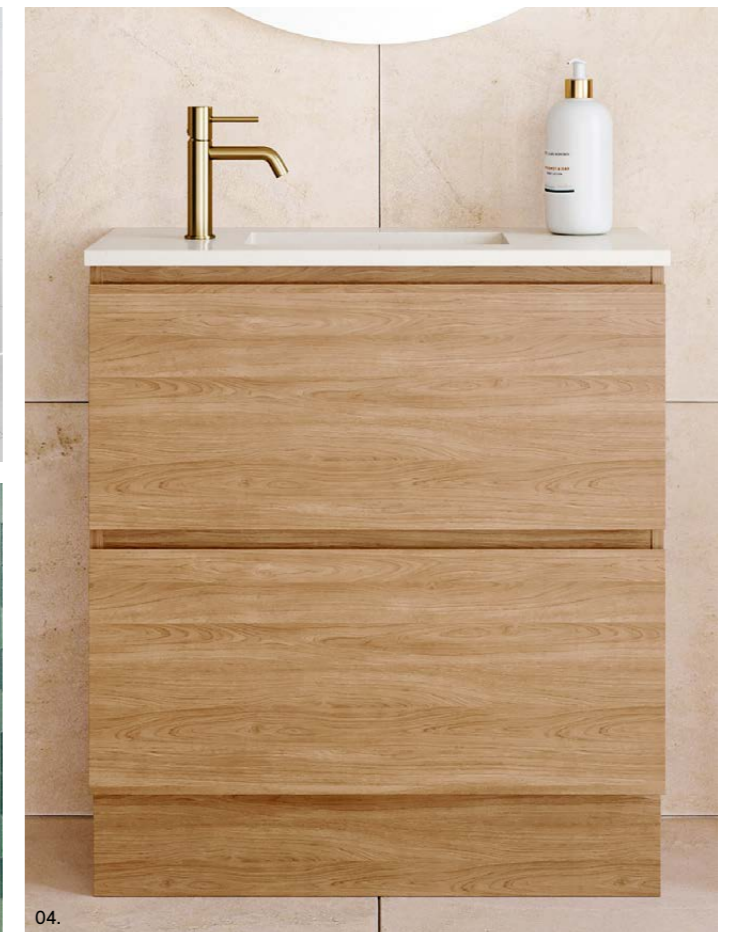

[01.] Macedon Vanity 1500mm | MAC-V-1500-D-SSA-W | $4,461 Olive Satin Cabinet with Albastera SilkSurface Top and White Matt Feather Ceramic Basins | Shown with Coloured Basin Upgrade | UPG-OPT-BASCOLOUR | ADD $152 per basin | Shown with Heathcote Mirrors 600mm x 1000mm | HEA-M-600-1000 | $771 each **[02.] Macedon Vanity 1500mm** | MAC-V-1500-D-SSA-W | $4,461 Angora Oak Cabinet with Cararra SilkSurface Top and White Gloss Jessie Ceramic Basins **[03.] Macedon Vanity 1200mm** | MAC-V-1200-L-SSA-W | $3,192 Dark Grey Satin Cabinet with Arctic White SilkSurface Top and White Gloss Bloom Ceramic Basin | Shown with Under Cabinet Lighting | LED-L-UNDERCAB-V | ADD $413 **[04.] Macedon Vanity 750mm** | MAC-V-750-C-SSU-F | $2,691 Elegant Oak Cabinet with Canvas Mist SilkSurface Top and White Gloss Mini Rectangle Under Counter Ceramic Basin **Please refer to pricelist pages for all available options.**

Beaumont Tiles - Get the look: [01.] Imagination White Satin, Fortress Travertine Greige Silk [02.] Ignite White Gloss [03.] Riva Kitkat in Myrtle Green, Lakeside Ceppo Grey [04.] Quantum Marfil Matt