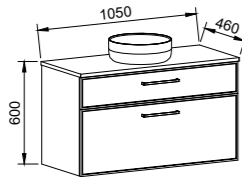

CLARE 1050mm

Wall Hung

CABINET WITH	SKU	RRP
20mm SilkSurface Top with White Gloss Ceramic Above Counter Ceramic Basin	CLR-V-1050-C-SSA-W	$2,633
No Top	CLR-VCO-1050-C-X-W	$1,435