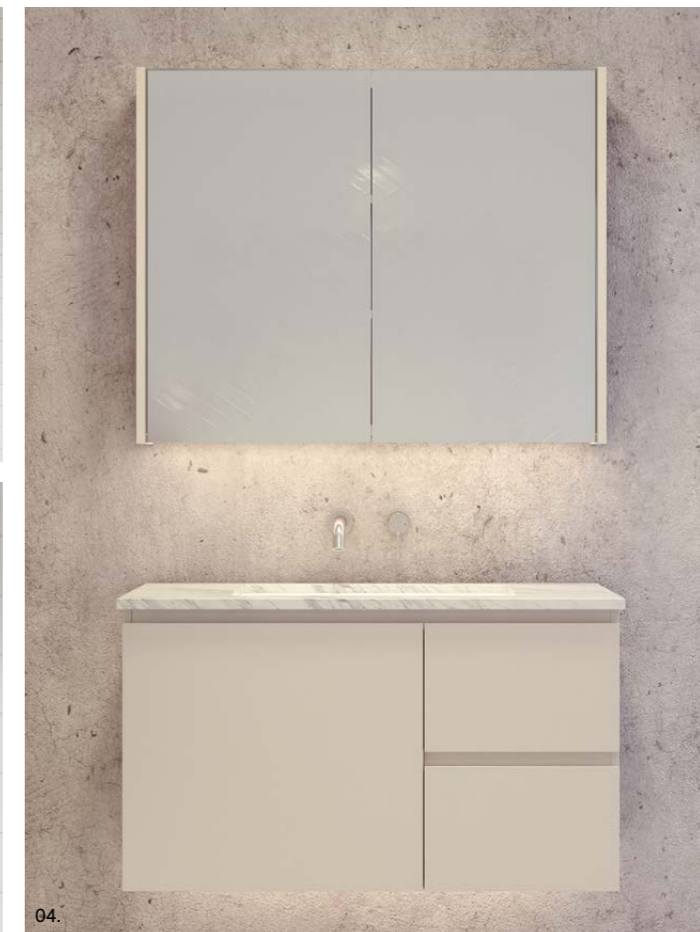

- Upgrade to Platinum option with Luxe Graphite interior and glass internal shelves to match Platinum vanities
- Semi-recessed option available on request
- Ideal for wall-to-wall fitting
- Fully reversible (unless ordered with upgrades)