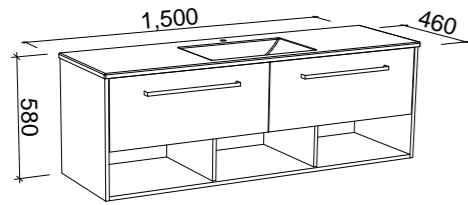

Oakridge

G GOLD INCLUSIONS

OAKRIDGE 1500mm CENTRE BOWL

Wall Hung

CABINET WITH	SKU	RRP
Alpha Ceramic Top	OAK-V-1500-C-APH-W	$3,946
Regal Mineral Composite Top	OAK-V-1500-C-REG-W	$3,554
Haven Matt Dolomite Top	OAK-V-1500-C-HVN-W	$3,554
20mm SilkSurface Top with White Gloss Above Counter Ceramic Basin	OAK-V-1500-C-SSA-W	$4,214
20mm SilkSurface Top with White Gloss Under Counter Ceramic Basin	OAK-V-1500-C-SSU-W	$4,214
No Top	OAK-VCO-1500-C-X-W	$2,310

Floor Standing