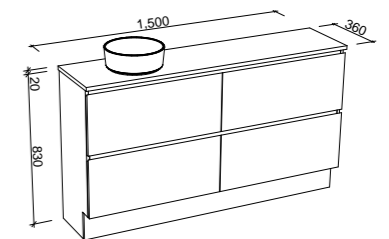

CABINET WITH	SKU	RRP
20mm SilkSurface Top with White Gloss Above Counter Ceramic Basin Left-hand Offset	MAC-V-1500-L-SSA-F	$4,461
20mm SilkSurface Top with White Gloss Under Counter Ceramic Basin Left-hand Offset	MAC-V-1500-L-SSU-F	$4,461
No Top Left-hand Offset	MAC-VCO-1500-L-X-F	$2,575