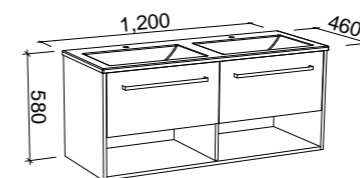

OAKRIDGE 1200mm DOUBLE BOWL

Wall Hung

CABINET WITH	SKU	RRP
Alpha Ceramic Top	OAK-V-1200-D-APH-W	$3,244
No Top	OAK-VCO-1200-D-X-W	$1,891

Floor Standing