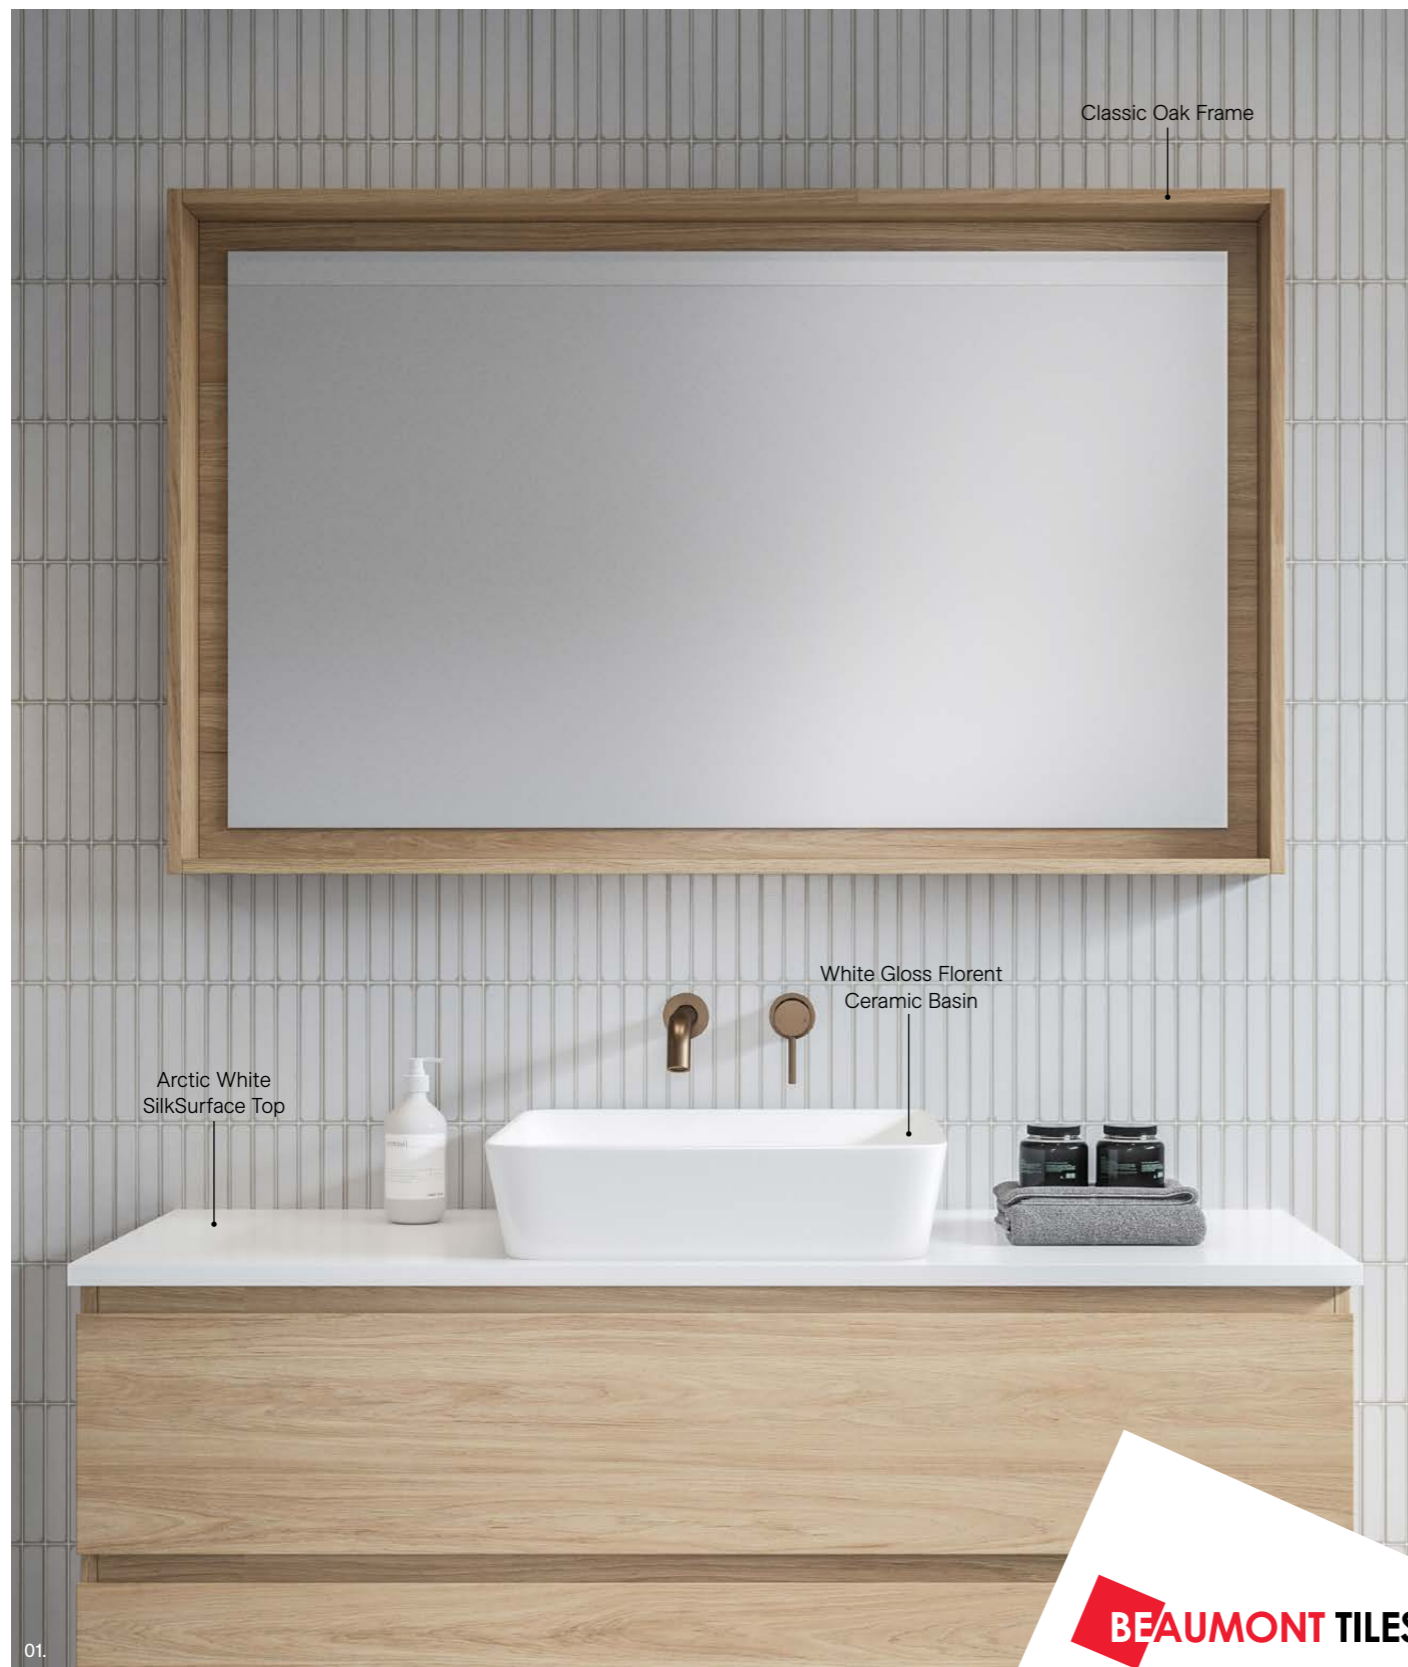

Halifax Mirror

01.

From a petite 600mm to a grand 1500mm, the Halifax comes in a range of sizes so you can find the perfect match for your vanity. Add ambience in your bathroom by opting for a lighting surround (additional charges apply).

- Easy split batten mounting system
- Available in vertical hung upon request (additional charges may apply)
- NOTE: Back panel will match frame colour unless specified otherwise. White board backing with lighting applies (not painted).