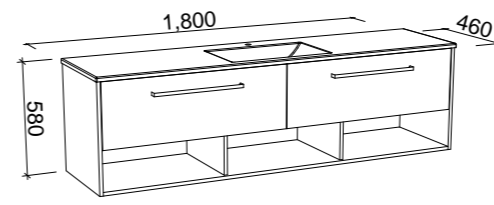

OAKRIDGE 1800mm CENTRE BOWL

Wall Hung

CABINET WITH	SKU	RRP
Regal Mineral Composite Top	OAK-V-1800-C-REG-W	$4,173
20mm SilkSurface Top with White Gloss Above Counter Ceramic Basin	OAK-V-1800-C-SSA-W	$4,564
20mm SilkSurface Top with White Gloss Under Counter Ceramic Basin	OAK-V-1800-C-SSU-W	$4,564
No Top	OAK-VCO-1800-C-X-W	$2,567

Floor Standing