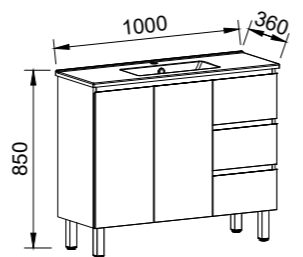

CABINET WITH	SKU	RRP
Urban Ceramic Top	TAM-V-1000-C-URB-L	$1,811
No Top	TAM-VCO-1000-C-X-L	$1,499

Vale

G GOLD INCLUSIONS