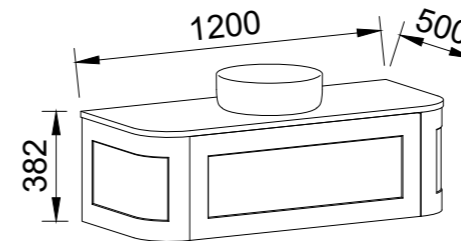

HEATHCOTE 1200mm - CURVED BOTH ENDS

Wall Hung

CABINET WITH	SKU	RRP
20mm SilkSurface Top with White Gloss Ceramic Above Counter Ceramic Basin	HEA-V-1200-C-SSA-W	$3,230
No Top	HEA-VCO-1200-C-X-W	$2,453