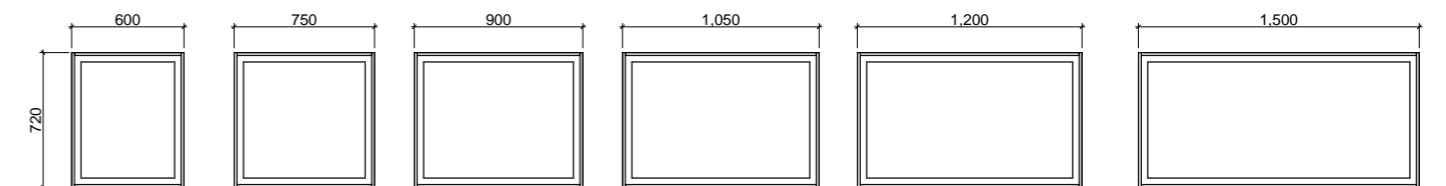

[01.] Halifax Mirror 1200mm | HAL-M-1200-720 | $960 Classic Oak Frame **[02.] Halifax Mirror 750mm** | HAL-M-750-720 | $665 Light Grey Satin Frame **[03.] Halifax Mirror 1200mm** | HAL-M-1200-720 | $960 White Satin Frame | Shown with Mirror Lighting Upgrade | LED-L-MIRROR | ADD $413 **[04.] Halifax Mirror 900mm** | HAL-M-900-720 | $734 Light Pistachio Satin Frame with White Back Panel | Shown with Mirror Lighting Upgrade | LED-L-MIRROR | ADD $413 **Please refer to pricelist pages for all available options.**

Beaumont Tiles - Get the look: [01.] Ignite White Gloss [02.] Ambience Calacatta White [03.] Fire Fingers White Gloss [04.] Atmosphere White Gloss

MIRRORS