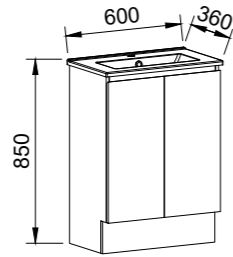

CABINET WITH	SKU	RRP
Urban Ceramic Top	TAM-V-600-C-URB-W	$967
No Top	TAM-VCO-600-C-X-W	$718

Floor Standing

CABINET WITH	SKU	RRP
Urban Ceramic Top	TAM-V-600-C-URB-F	$1,197
No Top	TAM-VCO-600-C-X-F	$924

On Legs