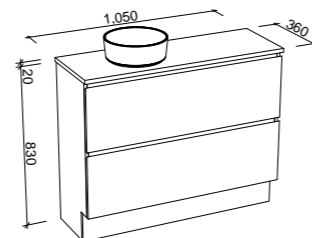

CABINET WITH	SKU	RRP
20mm SilkSurface Top with White Gloss Above Counter Ceramic Basin Left-hand Offset	MAC-V-1050-L-SSA-F	$3,368
20mm SilkSurface Top with White Gloss Under Counter Ceramic Basin Left-hand Offset	MAC-V-1050-L-SSU-F	$3,368
No Top Left-hand Offset	MAC-VCO-1050-L-X-F	$1,948

NOTE: See pages 115 - 124 for selected small space basins for the Macedon.

Macedon

G GOLD INCLUSIONS