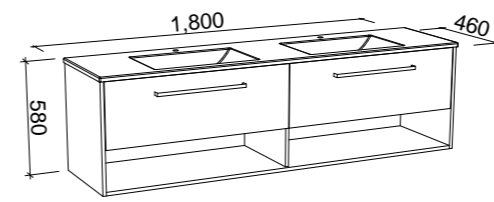

OAKRIDGE 1800mm DOUBLE BOWL

Wall Hung

CABINET WITH	SKU	RRP
Regal Mineral Composite Top	OAK-V-1800-D-REG-W	$4,454
20mm SilkSurface Top with White Gloss Above Counter Ceramic Basin	OAK-V-1800-D-SSA-W	$4,896
20mm SilkSurface Top with White Gloss Under Counter Ceramic Basin	OAK-V-1800-D-SSU-W	$4,896
No Top	OAK-VCO-1800-D-X-W	$2,615

Floor Standing