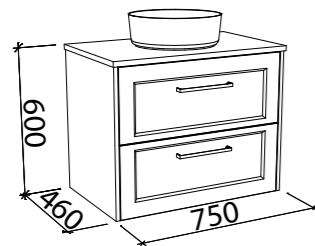

McLAREN 750mm

Wall Hung

CABINET WITH	SKU	RRP
Alpha Ceramic Top	MCL-V-750-C-APH-W	$1,680
20mm SilkSurface Top with White Gloss Above Counter Ceramic Basin	MCL-V-750-C-SSA-W	$2,087
20mm SilkSurface Top with White Gloss Under Counter Ceramic Basin	MCL-V-750-C-SSU-W	$2,087
60mm SilkSurface Freedom Top with White Gloss Above Counter Ceramic Basin	MCL-V-750-C-FRA-W	$2,249
60mm SilkSurface Freedom Top with White Gloss Under Counter Ceramic Basin	MCL-V-750-C-FRU-W	$2,249
No Top	MCL-VCO-750-C-X-W	$1,102

Floor Standing