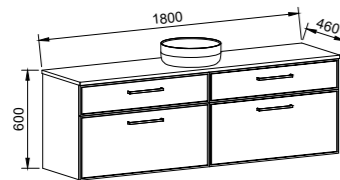

CLARE 1800mm CENTRE BOWL

Wall Hung

CABINET WITH	SKU	RRP
20mm SilkSurface Top with White Gloss Ceramic Above Counter Ceramic Basin	CLR-V-1800-C-SSA-W	$4,054
No Top	CLR-VCO-1800-C-X-W	$2,381