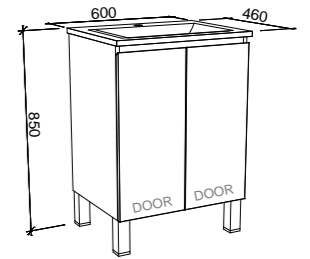

CABINET WITH	SKU	RRP
Regal Mineral Composite Top	HUN-V-600-C-REG-L	$1,332
Stadium Mineral Composite Top	HUN-V-600-C-STD-L	$1,332
Alpha Ceramic Top	HUN-V-600-C-APH-L	$1,198
20mm SilkSurface Top with White Gloss Ceramic Above Counter Ceramic Basin	HUN-V-600-C-SSA-L	$2,030
20mm SilkSurface Top with White Gloss Ceramic Under Counter Ceramic Basin	HUN-V-600-C-SSU-L	$2,346
No Top	HUN-VCO-600-C-X-L	$1,075