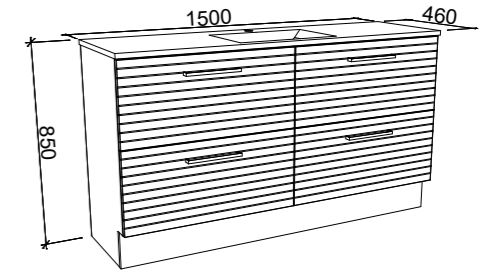

G GOLD INCLUSIONS

Floor Standing

CABINET WITH	SKU	RRP
Regal Mineral Composite Top	VAL-V-1500-C-REG-F	$2,997
Alpha Ceramic Top	VAL-V-1500-C-APH-F	$3,111
Haven Matt Dolomite Top	VAL-V-1500-C-HVN-F	$2,997
20mm SilkSurface Top with White Gloss Above Counter Ceramic Basin	VAL-V-1500-C-SSA-F	$3,595
20mm SilkSurface Top with White Gloss Under Counter Ceramic Basin	VAL-V-1500-C-SSU-F	$3,595
No Top	VAL-VCO-1500-C-X-F	$1,835

Floor Standing