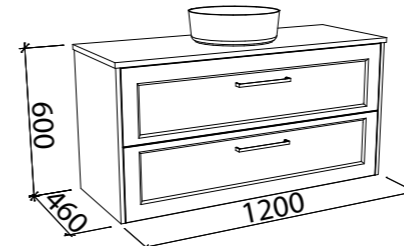

McLAREN 1200mm

Wall Hung

CABINET WITH	SKU	RRP
Alpha Ceramic Top	MCL-V-1200-C-APH-W	$2,104
20mm SilkSurface Top with White Gloss Above Counter Ceramic Basin	MCL-V-1200-C-SSA-W	$2,722
20mm SilkSurface Top with White Gloss Under Counter Ceramic Basin	MCL-V-1200-C-SSU-W	$2,722
60mm SilkSurface Freedom Top with White Gloss Above Counter Ceramic Basin	MCL-V-1200-C-FRA-W	$2,971
60mm SilkSurface Freedom Top with White Gloss Under Counter Ceramic Basin	MCL-V-1200-C-FRU-W	$2,971
No Top	MCL-VCO-1200-C-X-W	$1,320

Floor Standing