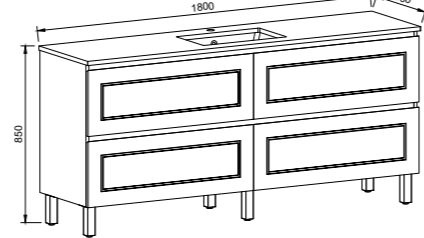

Hunter Plus Classic

G GOLD INCLUSIONS

HUNTER PLUS CLASSIC 1800mm CENTRE BOWL

Wall Hung

Floor Standing

On Legs

CABINET WITH	SKU	RRP	CABINET WITH	SKU	RRP	CABINET WITH	SKU	RRP
Regal Mineral Composite Top	HUPC-V-1800-C-REG-W	\$3,975	Regal Mineral Composite Top	HUPC-V-1800-C-REG-F	\$4,200	Regal Mineral Composite Top	HUPC-V-1800-C-REG-L	\$4,518
Stadium Mineral Composite Top	HUPC-V-1800-C-STD-W	\$3,975	Stadium Mineral Composite Top	HUPC-V-1800-C-STD-F	\$4,200	Stadium Mineral Composite Top	HUPC-V-1800-C-STD-L	\$4,518
20mm SilkSurface Top with White Gloss Ceramic Above Counter Ceramic Basin	HUPC-V-1800-C-SSA-W	\$4,603	20mm SilkSurface Top with White Gloss Ceramic Above Counter Ceramic Basin	HUPC-V-1800-C-SSA-F	\$4,701	20mm SilkSurface Top with White Gloss Ceramic Above Counter Ceramic Basin	HUPC-V-1800-C-SSA-L	\$5,019
20mm SilkSurface Top with White Gloss Ceramic Under Counter Ceramic Basin	HUPC-V-1800-C-SSU-W	\$4,919	20mm SilkSurface Top with White Gloss Ceramic Under Counter Ceramic Basin	HUPC-V-1800-C-SSU-F	\$5,018	20mm SilkSurface Top with White Gloss Ceramic Under Counter Ceramic Basin	HUPC-V-1800-C-SSU-L	\$5,335
No Top	HUPC-VCO-1800-C-X-W	\$2,748	No Top	HUPC-VCO-1800-C-X-F	\$2,842	No Top	HUPC-VCO-1800-C-X-L	\$3,158