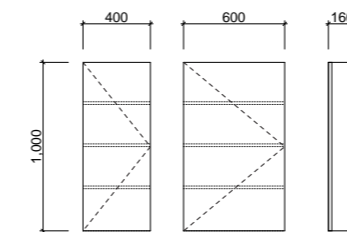

[01.] Jazz Shaving Cabinet 600mm | JZZ-SC-600-S-G | $974 Olive Satin Cabinet | Shown with Under Shaving Cabinet Lighting | LED-L-UNDERCAB-S-R | ADD $413
[02.] Jazz Shaving Cabinet 400mm | JZZ-SC-400-S-G | $837 Boston Oak Cabinet [03.] Jazz Shaving Cabinet 600mm | JZZ-SC-600-S-G | $974 Natural Walnut Cabinet Please refer to pricelist pages for all available options.

Beaumont Tiles - Get the look: [01.] Fire Fingers White Gloss [02.] Mod Herringbone White Matt [03.] Atmosphere White Gloss