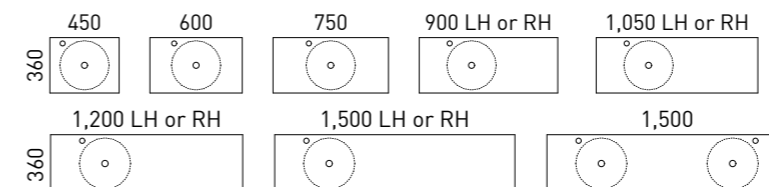

Available in wall hung and floor standing.

- Top options include:
 - 20mm SilkSurface slab top with selected above or under counter basin/s

[01.] Macedon Vanity 1500mm | MAC-V-1500-D-SSA-W | \$4,461 Olive Satin Cabinet with Albastera SilkSurface Top and White Matt Feather Ceramic Basins | Shown with Coloured Basin Upgrade | UPG-OPT-BASCOLOUR | ADD \$152 per basin | Shown with Heathcote Mirrors 600mm x 1000mm | HEA-M-600-1000 | \$771 each **[02.] Macedon Vanity 1500mm** | MAC-V-1500-D-SSA-W | \$4,461 Angora Oak Cabinet with Cararra SilkSurface Top and White Gloss Jessie Ceramic Basins **[03.] Macedon Vanity 1200mm** | MAC-V-1200-L-SSA-W | \$3,192 Dark Grey Satin Cabinet with Arctic White SilkSurface Top and White Gloss Bloom Ceramic Basin | Shown with Under Cabinet Lighting | LED-L-UNDERCAB-V | ADD \$413 **[04.] Macedon Vanity 750mm** | MAC-V-750-C-SSU-F | \$2,691 Elegant Oak Cabinet with Canvas Mist SilkSurface Top and White Gloss Mini Rectangle Under Counter Ceramic Basin **Please refer to pricelist pages for all available options.**