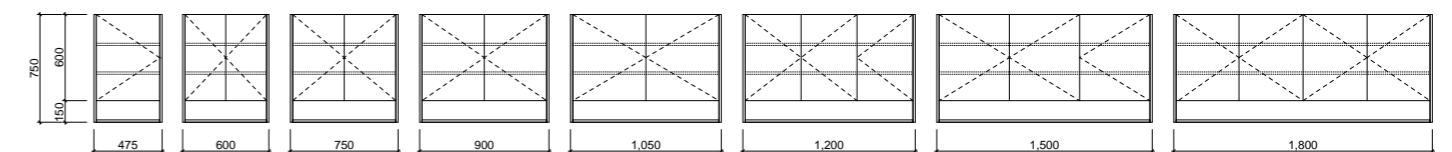

All cabinets 166mm deep. Back panel of shelf will match cabinet colour unless specified otherwise.

[01.] Oakridge Shaving Cabinet 1500mm | OAK-SC-1500-3-G | $1,565 Planked Urban Oak Cabinet **[02.] Oakridge Shaving Cabinet 1500mm** | OAK-SC-1500-3-G | $1,565 Planked Urban Oak Cabinet shown with doors open **[03.] Oakridge Shaving Cabinet 1200mm** | OAK-SC-1200-3-G | $1,431 Light Grey Satin Cabinet | Shown with Under Shaving Cabinet Lighting | LED-L-UNDERCAB-S-R | ADD $413 **[04.] Oakridge Shaving Cabinet 750mm** | OAK-SC-750-D-G | $1,073 Navy Blue Satin Cabinet **Please refer to pricelist pages for all available options.**

Beaumont Tiles - Get the look: [01.] Atmosphere White Gloss [02.] Atmosphere White Gloss [03.] Craft White Gloss [04.] Homely White Gloss