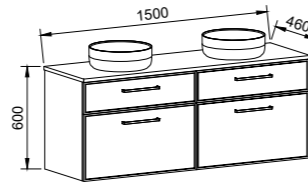

CLARE 1500mm DOUBLE BOWL

Wall Hung

CABINET WITH	SKU	RRP
20mm SilkSurface Top with White Gloss Ceramic Above Counter Ceramic Basin	CLR-V-1500-D-SSA-W	$3,920
No Top	CLR-VCO-1500-D-X-W	$2,043