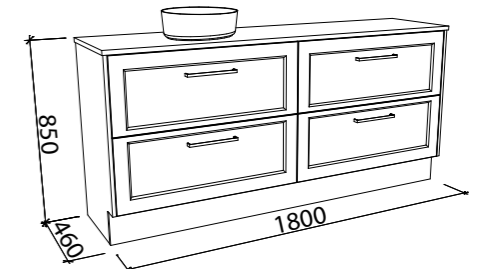

McLaren

G GOLD INCLUSIONS

McLAREN 1800mm OFFSET BOWL

Wall Hung

Floor Standing

CABINET WITH	SKU	RRP
20mm SilkSurface Top with White Gloss Above Counter Ceramic Basin Left-Hand Offset	MCL-V-1800-L-SSA-W	\$4,027
20mm SilkSurface Top with White Gloss Under Counter Ceramic Basin Left-Hand Offset	MCL-V-1800-L-SSU-W	\$4,027
60mm SilkSurface Freedom Top with White Gloss Above Counter Ceramic Basin Left-Hand Offset	MCL-V-1800-L-FRA-W	\$4,530
60mm SilkSurface Freedom Top with White Gloss Under Counter Ceramic Basin Left-Hand Offset	MCL-V-1800-L-FRU-W	\$4,530
No Top Left-Hand Offset	MCL-VCO-1800-L-X-W	\$2,111