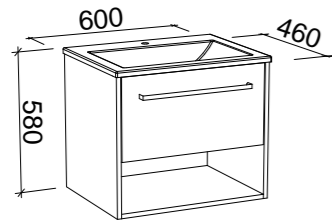

Oakridge

G GOLD INCLUSIONS

OAKRIDGE 600mm

Wall Hung

CABINET WITH	SKU	RRP
Alpha Ceramic Top	OAK-V-600-C-APH-W	$1,756
Regal Mineral Composite Top	OAK-V-600-C-REG-W	$1,756
20mm SilkSurface Top with White Gloss Above Counter Ceramic Basin	OAK-V-600-C-SSA-W	$2,134
20mm SilkSurface Top with White Gloss Under Counter Ceramic Basin	OAK-V-600-C-SSU-W	$2,134
No Top	OAK-VCO-600-C-X-W	$1,169

Floor Standing