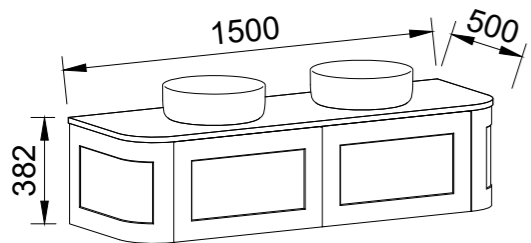

HEATHCOTE 1500mm DOUBLE BOWL - CURVED BOTH ENDS

Wall Hung

CABINET WITH	SKU	RRP
20mm SilkSurface Top with White Gloss Ceramic Above Counter Ceramic Basin	HEA-V-1500-D-SSA-W	$4,124
No Top	HEA-VCO-1500-D-X-W	$3,144