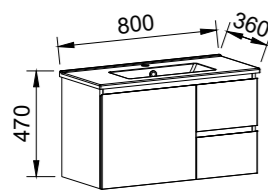

TAMAR 800mm

Wall Hung