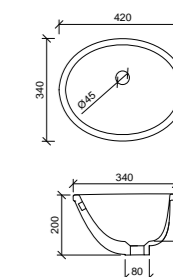

Oval Under Counter

32mm waste, with overflow to front.

- **WG** OVL-BS-420-WG-S | $233