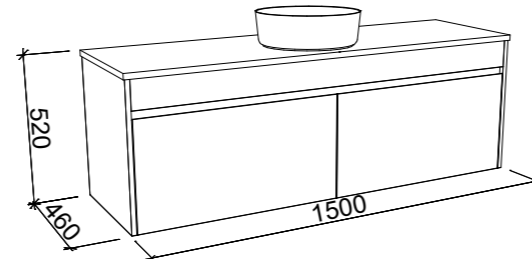

ALPINE 1500mm CENTRE BOWL

Wall Hung

CABINET WITH	SKU	RRP
Alpha Ceramic Top	ALP-V-1500-C-APH-W	$2,626
20mm SilkSurface Top with White Gloss Above Counter Ceramic Basin	ALP-V-1500-C-SSA-W	$3,127
20mm SilkSurface Top with White Gloss Under Counter Ceramic Basin	ALP-V-1500-C-SSU-W	$3,127
60mm SilkSurface Freedom Top with White Gloss Above Counter Ceramic Basin	ALP-V-1500-C-FRA-W	$3,572
60mm SilkSurface Freedom Top with White Gloss Under Counter Ceramic Basin	ALP-V-1500-C-FRU-W	$3,572
No Top	ALP-VCO-1500-C-X-W	$1,318