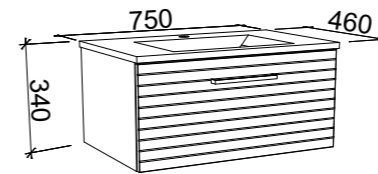

VALE 750mm

Wall Hung