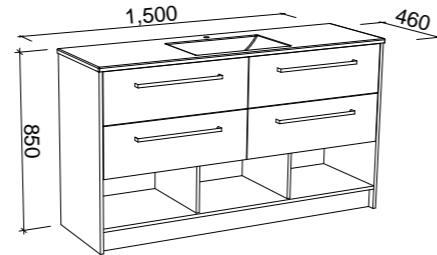

CABINET WITH	SKU	RRP
Alpha Ceramic Top	OAK-V-1500-C-APH-F	$5,106
Regal Mineral Composite Top	OAK-V-1500-C-REG-F	$4,608
Haven Matt Dolomite Top	OAK-V-1500-C-HVN-F	$4,608
20mm SilkSurface Top with White Gloss Above Counter Ceramic Basin	OAK-V-1500-C-SSA-F	$5,270
20mm SilkSurface Top with White Gloss Under Counter Ceramic Basin	OAK-V-1500-C-SSU-F	$5,270
No Top	OAK-VCO-1500-C-X-F	$3,422