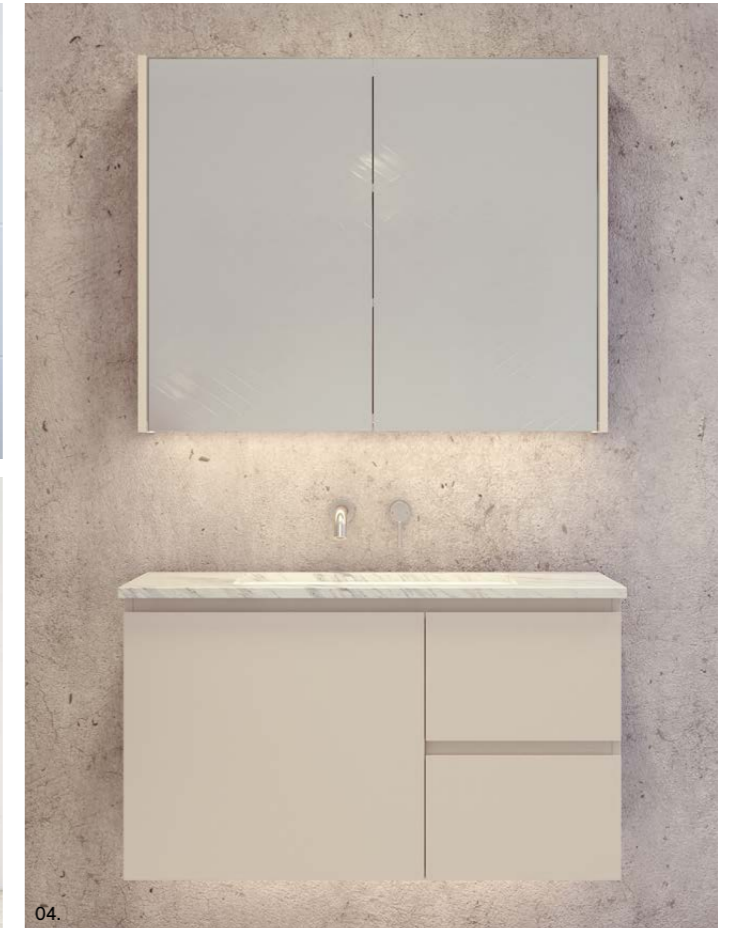

[01.] Hunter Vanity 1500mm | HUN-V-1500-C-SSA-W | $3,180 Florentine Walnut Cabinet with Arctic White SilkSurface Top and White Gloss Myrtle Ceramic Basin | Shown with Under Cabinet Vanity Lighting | LED-L-UNDERCAB-V | ADD $413 | Shown with Oakridge Shaving Cabinet 1500mm | OAK-SC-1500-3-G | $1,565 | Shown with Under Shaving Cabinet Lighting | LED-L-UNDERCAB-S-R | ADD $413 **[02.] Hunter Vanity 1200mm** | HUN-V-1200-C-APH-W | $1,254 Elegant Oak Cabinet with Alpha Ceramic Top **[03.] Hunter Vanity 1500mm** | HUN-V-1500-C-SSA-L | $3,583 Planked Urban Oak Cabinet with Star Dust SilkSurface Top and White Matt Oval Flute Ceramic Basin | Shown with Coloured Basin Upgrade | UPG-OPT-BASCOLOUR | ADD $152 **[04.] Hunter Vanity 900mm** | HUN-V-900-C-SSU-W | $3,583 Grey Beige Satin Cabinet with Carrara SilkSurface Top and White Gloss Rectangle Under Counter Ceramic Basin | Shown with Under Cabinet Vanity Lighting | LED-L-UNDERCAB-V | ADD $413 | Shown with McLaren Shaving Cabinet 900mm | MCL-SC-900-D-G | $932 | Shown with Under Shaving Cabinet Lighting | LED-L-UNDERCAB-S-R | ADD $413 **Please refer to price list pages for all available options.**

Beaumont Tiles - Get the look: [01.] Imagination Night Black Satin, Vicenza Terrazzo Bianco [02.] Boulevard White Matt [03.] Craft White Gloss [04.] Pompeii Cenere Silk