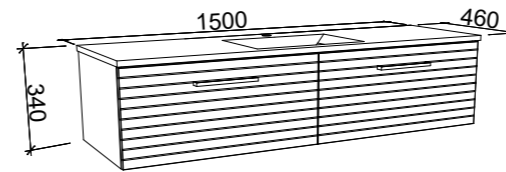

Vale

VALE 1500mm CENTRE BOWL

Wall Hung

CABINET WITH	SKU	RRP
Regal Mineral Composite Top	VAL-V-1500-C-REG-W	\$2,313
Alpha Ceramic Top	VAL-V-1500-C-APH-W	\$2,428
Haven Matt Dolomite Top	VAL-V-1500-C-HVN-W	\$2,313
20mm SilkSurface Top with White Gloss Above Counter Ceramic Basin	VAL-V-1500-C-SSA-W	\$2,910
20mm SilkSurface Top with White Gloss Under Counter Ceramic Basin	VAL-V-1500-C-SSU-W	\$2,910
No Top	VAL-VCO-1500-C-X-W	\$1,117