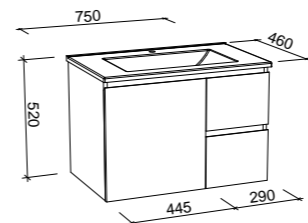

HUNTER 750mm

Wall Hung

CABINET WITH	SKU	RRP
Regal Mineral Composite Top	HUN-V-750-C-REG-W	$1,107
Stadium Mineral Composite Top	HUN-V-750-C-STD-W	$1,107
Alpha Ceramic Top	HUN-V-750-C-APH-W	$959
20mm SilkSurface Top with White Gloss Ceramic Above Counter Ceramic Basin	HUN-V-750-C-SSA-W	$1,733
20mm SilkSurface Top with White Gloss Ceramic Under Counter Ceramic Basin	HUN-V-750-C-SSU-W	$2,049
No Top	HUN-VCO-750-C-X-W	$798

Floor Standing