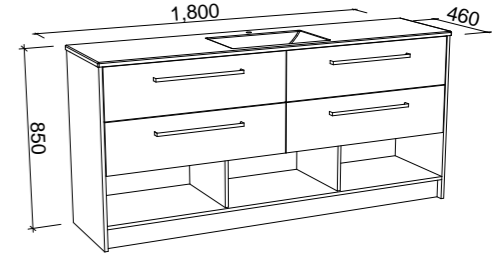

CABINET WITH	SKU	RRP
Regal Mineral Composite Top	OAK-V-1800-C-REG-F	$5,272
20mm SilkSurface Top with White Gloss Above Counter Ceramic Basin	OAK-V-1800-C-SSA-F	$5,661
20mm SilkSurface Top with White Gloss Under Counter Ceramic Basin	OAK-V-1800-C-SSU-F	$5,661
No Top	OAK-VCO-1800-C-X-F	$3,722