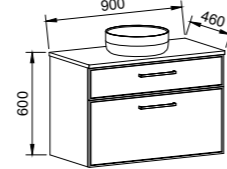

CLARE 900mm

Wall Hung

CABINET WITH	SKU	RRP
20mm SilkSurface Top with White Gloss Ceramic Above Counter Ceramic Basin	CLR-V-900-C-SSA-W	$2,554
No Top	CLR-VCO-900-C-X-W	$1,375