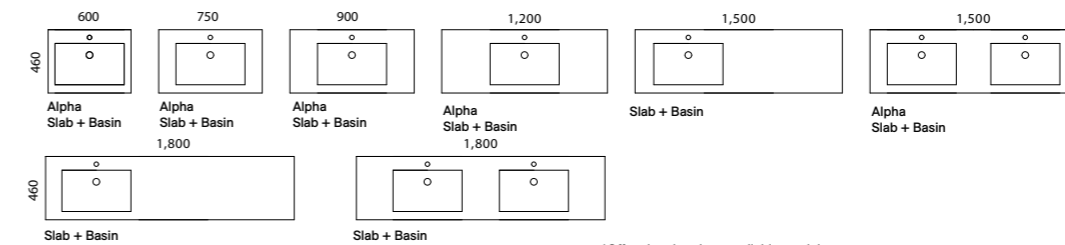

Looking to add a classical touch to your bathroom? The McLaren carries traditional elegance in modern styling with its 6mm deep routed fronts. Choose from any of our standard paint colours or match almost any paint of your choosing to get a vanity unique to you (additional charges apply).

Available in wall hung and floor standing.

- Top options include:
  - 20mm integrated top - Alpha*
  - 20mm SilkSurface slab top with above or under counter basin/s
  - 60mm SilkSurface Freedom top with above or under counter basin/s
- Cabinet options include:
  - Painted only