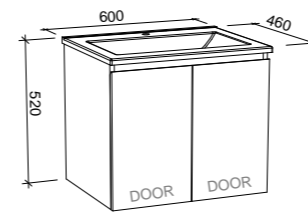

HUNTER 600mm

Wall Hung

CABINET WITH	SKU	RRP
Regal Mineral Composite Top	HUN-V-600-C-REG-W	$1,035
Stadium Mineral Composite Top	HUN-V-600-C-STD-W	$1,035
Alpha Ceramic Top	HUN-V-600-C-APH-W	$883
20mm SilkSurface Top with White Gloss Ceramic Above Counter Ceramic Basin	HUN-V-600-C-SSA-W	$1,656
20mm SilkSurface Top with White Gloss Ceramic Under Counter Ceramic Basin	HUN-V-600-C-SSU-W	$1,974
No Top	HUN-VCO-600-C-X-W	$713

Floor Standing