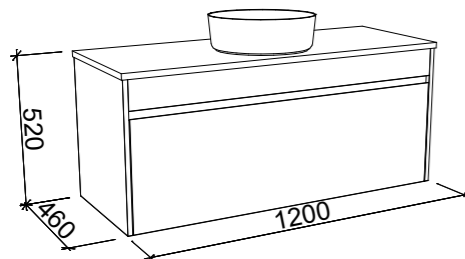

ALPINE 1200mm

Wall Hung

CABINET WITH	SKU	RRP
Alpha Ceramic Top	ALP-V-1200-C-APH-W	$1,765
20mm SilkSurface Top with White Gloss Above Counter Ceramic Basin	ALP-V-1200-C-SSA-W	$2,367
20mm SilkSurface Top with White Gloss Under Counter Ceramic Basin	ALP-V-1200-C-SSU-W	$2,367
60mm SilkSurface Freedom Top with White Gloss Above Counter Ceramic Basin	ALP-V-1200-C-FRA-W	$2,617
60mm SilkSurface Freedom Top with White Gloss Under Counter Ceramic Basin	ALP-V-1200-C-FRU-W	$2,617
No Top	ALP-VCO-1200-C-X-W	$1,029