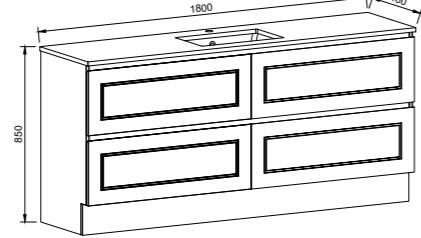

Hunter Plus Classic

G GOLD INCLUSIONS

HUNTER PLUS CLASSIC 1800mm CENTRE BOWL

Wall Hung

Floor Standing

On Legs

CABINET WITH	SKU	RRP	CABINET WITH	SKU	RRP	CABINET WITH	SKU	RRP
Regal Mineral Composite Top	HUPC-V-1800-C-REG-W	\$3,975	Regal Mineral Composite Top	HUPC-V-1800-C-REG-F	\$4,200	Regal Mineral Composite Top	HUPC-V-1800-C-REG-L	\$4,518
Stadium Mineral Composite Top	HUPC-V-1800-C-STD-W	\$3,975	Stadium Mineral Composite Top	HUPC-V-1800-C-STD-F	\$4,200	Stadium Mineral Composite Top	HUPC-V-1800-C-STD-L	\$4,518
20mm SilkSurface Top with White Gloss Ceramic Above Counter Ceramic Basin	HUPC-V-1800-C-SSA-W	\$4,603	20mm SilkSurface Top with White Gloss Ceramic Above Counter Ceramic Basin	HUPC-V-1800-C-SSA-F	\$4,701	20mm SilkSurface Top with White Gloss Ceramic Above Counter Ceramic Basin	HUPC-V-1800-C-SSA-L	\$5,019
20mm SilkSurface Top with White Gloss Ceramic Under Counter Ceramic Basin	HUPC-V-1800-C-SSU-W	\$4,919	20mm SilkSurface Top with White Gloss Ceramic Under Counter Ceramic Basin	HUPC-V-1800-C-SSU-F	\$5,018	20mm SilkSurface Top with White Gloss Ceramic Under Counter Ceramic Basin	HUPC-V-1800-C-SSU-L	\$5,335
No Top	HUPC-VCO-1800-C-X-W	\$2,748	No Top	HUPC-VCO-1800-C-X-F	\$2,842	No Top	HUPC-VCO-1800-C-X-L	\$3,158