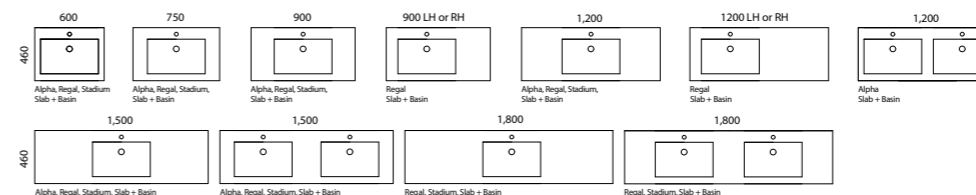

[01.] Hunter Plus Vanity 1200mm | HUNP-V-1200-C-SSA-W | $2,813 Classic Oak Cabinet with Arctic White SilkSurface Top and White Gloss Florent Ceramic Basin | Shown with Halifax Mirror 1200mm | HAL-M-1200-720 | $960 **[02.] Hunter Plus Vanity 1200mm** | HUNP-V-1200-C-REG-W | $2,008 Notiaio Walnut Cabinet with Regal Mineral Composite Top **[03.] Hunter Plus Vanity 1500mm** | HUNP-V-1500-D-SSA-W | $4,109 Olive Satin Cabinet with Arctic White SilkSurface Top and White Gloss Allure Arrow Ceramic Basins | Shown with Under Cabinet Lighting | LED-L-UNDERCAB-V | ADD $413 **[04.] Hunter Plus Vanity 900mm** | HUNP-V-900-C-SSA-L | $2,775 Light Grey Satin Cabinet with Luminice SilkSurface Top and Black Matt Feather Ceramic Basin | Shown with Coloured Basin Upgrade | UPG-OPT-BASCOLOUR | ADD $152 | Shown with Heathcote Shaving Cabinet 900mm | HEA-SC-900-D-G | $1,326 **Please refer to price list pages for all available options.**

Beaumont Tiles - Get the look: [01.] Ignite White Gloss [02.] Atmosphere White Gloss [03.] Fire Fingers White [04.] Ambience Calacatta White

*Selected sizes. See page 112 for more information on vanity tops.