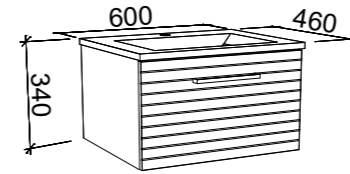

On Legs

CABINET WITH	SKU	RRP
Urban Ceramic Top	TAM-V-1000-C-URB-L	\$1,811
No Top	TAM-VCO-1000-C-X-L	\$1,499

Vale

G GOLD INCLUSIONS

VALE 600mm

Wall Hung

CABINET WITH	SKU	RRP
Regal Mineral Composite Top	VAL-V-600-C-REG-W	\$1,211
Alpha Ceramic Top	VAL-V-600-C-APH-W	\$1,211
20mm SilkSurface Top with White Gloss Above Counter Ceramic Basin	VAL-V-600-C-SSA-W	\$1,548
20mm SilkSurface Top with White Gloss Under Counter Ceramic Basin	VAL-V-600-C-SSU-W	\$1,548
No Top	VAL-VCO-600-C-X-W	\$648