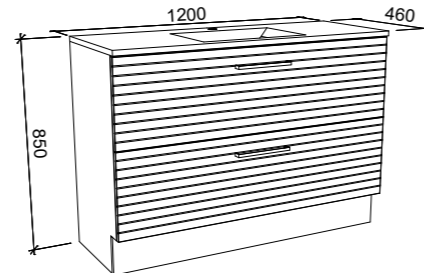

CABINET WITH	SKU	RRP
Regal Mineral Composite Top	VAL-V-1200-C-REG-F	$2,101
Alpha Ceramic Top	VAL-V-1200-C-APH-F	$2,101
Haven Matt Dolomite Top	VAL-V-1200-C-HVN-F	$2,101
20mm SilkSurface Top with White Gloss Above Counter Ceramic Basin	VAL-V-1200-C-SSA-F	$2,685
20mm SilkSurface Top with White Gloss Under Counter Ceramic Basin	VAL-V-1200-C-SSU-F	$2,685
No Top	VAL-VCO-1200-C-X-F	$1,444