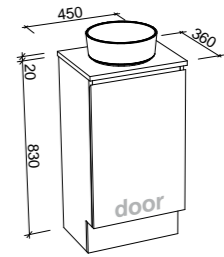

Floor Standing

CABINET WITH	SKU	RRP	CABINET WITH	SKU	RRP
20mm SilkSurface Top with White Gloss Above Counter Ceramic Basin	MAC-V-450-C-SSA-W	$1,788	20mm SilkSurface Top with White Gloss Above Counter Ceramic Basin	MAC-V-450-C-SSA-F	$1,970
No Top	MAC-VCO-450-C-X-W	$838	No Top	MAC-VCO-450-C-X-F	$1,028

NOTE: Please confirm hinge side when ordering.