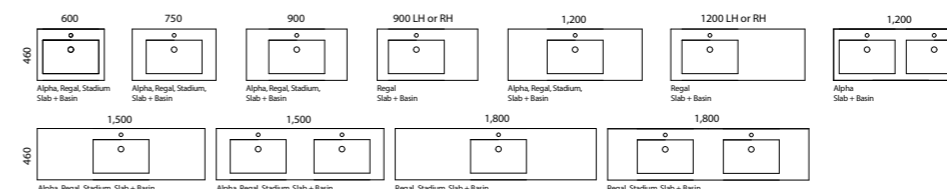

The Hunter Classic features routed doors and drawers, adding a timeless, traditional touch to your bathroom. Personalise it with any of our paint colours, and complete the look with your choice of selected handles.

Available in wall hung, floor standing, and on legs.

- Top options include:
  - 20mm integrated tops - Alpha*, Regal and Stadium
  - 20mm SilkSurface slab top with above or under counter basin/s
- Cabinet options include:
  - Painted only
- See pages 126 - 130 for applicable handles