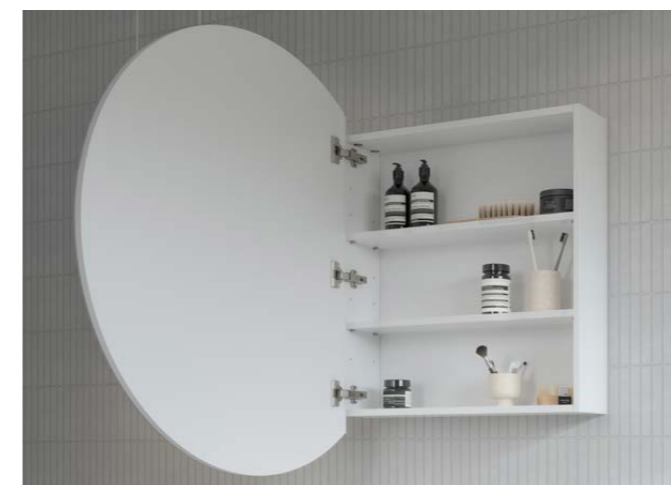

Shaving Cabinets & Tallboys

G GOLD INCLUSIONS

- Classic white interior with adjustable melamine shelves
- European soft-close door/s with Blum hinges

P PLATINUM INCLUSIONS

- Luxe Graphite interior with adjustable glass internal shelves
- European soft-close door/s with Blum hinges