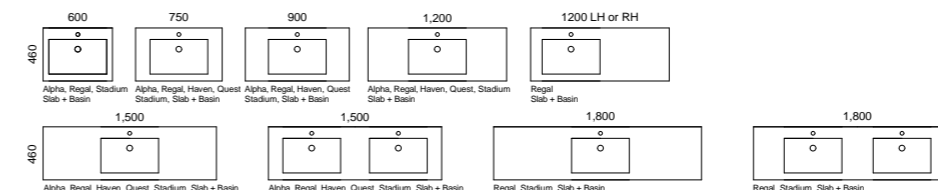

Available in wall hung and floor standing.

- Top options include:
 - 20mm integrated tops - Alpha*, Regal, Stadium and Haven*
 - 20mm SilkSurface slab top with above or under counter basin/s

[01.] Oakridge Vanity 900mm | OAK-V-900-C-APH-F | \$2,519 Classic Oak Cabinet with Alpha Ceramic Top | Shown with Oxford Mirror 900mm | OXF-M-900-900 | \$916 | Shown with Mirror Lighting Upgrade | LED-L-MIRROR | ADD \$413 **[02.] Oakridge Vanity 1200mm** | OAK-V-1200-C-SSA-W | \$3,338 Steel Grey Satin Cabinet with Arctic White SilkSurface Top and White Gloss Quill Ceramic Basin **[03.] Oakridge Vanity 1500mm** | OAK-V-1500-D-SSU-W | \$4,590 Classic Oak Cabinet with Topaz SilkSurface Top and White Gloss Bodhi Under Counter Mineral Composite Basins | Shown with Mineral Composite Basin Upgrade | UPG-OPT-BASCOLOUR | ADD \$152 per basin | Shown with Under Cabinet Vanity Lighting | LED-L-UNDERCAB-V | ADD \$413 **[04.] Oakridge Vanity 750mm** | OAK-V-750-C-SSA-W | \$2,334 Planked Urban Oak Cabinet with Calcutta Snow SilkSurface Top and White Gloss Corrida Inset Mineral Composite Basin | Shown with Mineral Composite Basin Upgrade | UPG-OPT-BASCOLOUR | ADD \$152 | Shown with Heathcote Mirror 600mm x 1000mm | HEA-M-600-1000 | \$771 **Please refer to price list pages for all available options.**