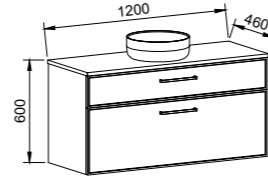

CLARE 900mm

Wall Hung

CABINET WITH	SKU	RRP
20mm SilkSurface Top with White Gloss Ceramic Above Counter Ceramic Basin	CLR-V-900-C-SSA-W	\$2,554
No Top	CLR-VCO-900-C-X-W	\$1,375

CLARE 1200mm

Wall Hung

CABINET WITH	SKU	RRP
20mm SilkSurface Top with White Gloss Ceramic Above Counter Ceramic Basin	CLR-V-1200-C-SSA-W	\$2,740
No Top	CLR-VCO-1200-C-X-W	\$1,488