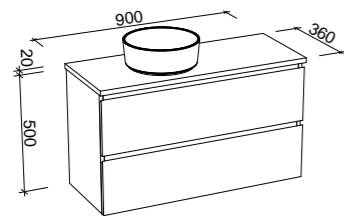

MACEDON 900mm OFFSET BOWL

Wall Hung

CABINET WITH	SKU	RRP
20mm SilkSurface Top with White Gloss Above Counter Ceramic Basin Left-hand Offset	MAC-V-900-L-SSA-W	$2,924
20mm SilkSurface Top with White Gloss Under Counter Ceramic Basin Left-hand Offset	MAC-V-900-L-SSU-W	$2,924
No Top Left-hand Offset	MAC-VCO-900-L-X-W	$1,556

NOTE: Right-hand offset also available. Order by replacing -L- with -R- in the relevant SKU. Centre bowl available on request.

Floor Standing