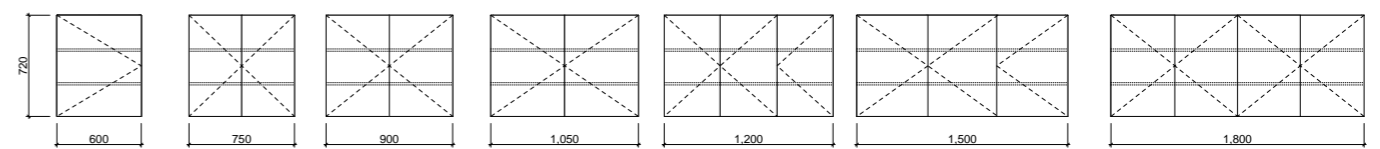

All cabinets 166mm deep. 1500mm available with 3 or 4 doors.

[01.] Hunter Shaving Cabinet 1200mm | HUN-SC-1200-3-G | $1,240 Dark Grey Satin Cabinet | Shown with Under Shaving Cabinet Lighting | LED-L-UNDERCAB-S-R | ADD $413 **[02.] Hunter Shaving Cabinet 1500mm** | HUN-SC-1500-4-G | $1,382 Grey Beige Satin Cabinet | Shown with Under Shaving Cabinet Lighting | LED-L-UNDERCAB-S-R | ADD $413 Please refer to pricelist pages for all available options.

Beaumont Tiles - Get the look: [01.] Riva Kitkat in Myrtle Green [02.] Atmosphere White Gloss