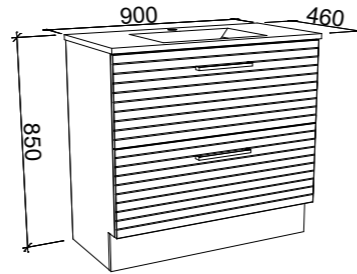

G GOLD INCLUSIONS

Floor Standing

CABINET WITH	SKU	RRP
Regal Mineral Composite Top	VAL-V-900-C-REG-F	$1,922
Alpha Ceramic Top	VAL-V-900-C-APH-F	$1,922
Haven Matt Dolomite Top	VAL-V-900-C-HVN-F	$1,922
20mm SilkSurface Top with White Gloss Above Counter Ceramic Basin	VAL-V-900-C-SSA-F	$2,602
20mm SilkSurface Top with White Gloss Under Counter Ceramic Basin	VAL-V-900-C-SSU-F	$2,602
No Top	VAL-VCO-900-C-X-F	$1,341

Floor Standing