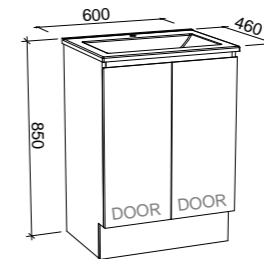

CABINET WITH	SKU	RRP
Regal Mineral Composite Top	HUN-V-600-C-REG-F	$1,132
Stadium Mineral Composite Top	HUN-V-600-C-STD-F	$1,132
Alpha Ceramic Top	HUN-V-600-C-APH-F	$986
20mm SilkSurface Top with White Gloss Ceramic Above Counter Ceramic Basin	HUN-V-600-C-SSA-F	$1,818
20mm SilkSurface Top with White Gloss Ceramic Under Counter Ceramic Basin	HUN-V-600-C-SSU-F	$2,134
No Top	HUN-VCO-600-C-X-F	$867

On Legs