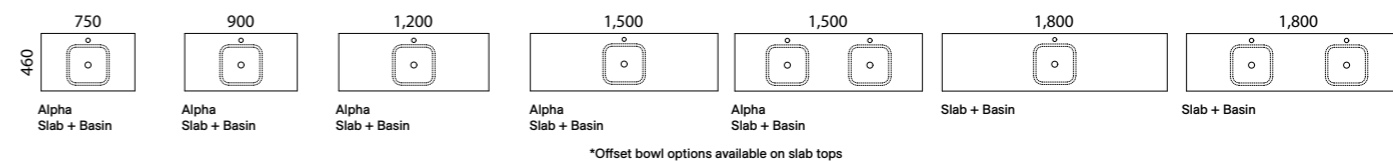

[01.] Alpine Vanity 1500mm | ALP-V-1500-D-FRA-W | $4,164 Planked Urban Oak Cabinet with Sandora Freedom SilkSurface Top and Brushed Gold Luxe Stainless Steel Basins | Shown with Basin Colour Upgrade | UPG-OPT-STAINLESS | ADD $374 per basin | Shown with Heathcote Shaving Cabinets 400mm | HEA-SC-400-S-G | $1,043 each **[02.] Alpine Vanity 900mm** | ALP-V-900-C-SSA-W | $2,165 Olive Satin Cabinet with Stratiss SilkSurface Top and White Gloss Cove Grand Inset Mineral Composite Basin | Shown with Mineral Composite Basin Upgrade | UPG-OPT-BASCOLOUR | ADD $152 | Shown with Under Cabinet Vanity Lighting | LED-L-UNDERCAB-V | ADD $413 **Please refer to price list pages for all available options.**

Beaumont Tiles - Get the look: [01.] Quantum Marfil Matt, Homely White Gloss [02.] City White Gloss Mosaic

*Selected sizes. See page 112 for more information on vanity tops.