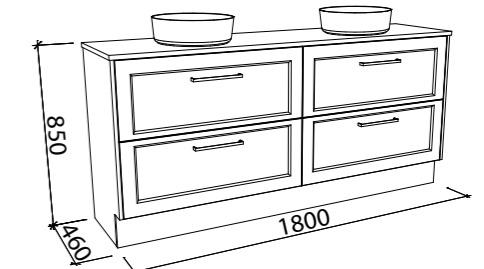

NOTE: Right hand offset also available. Order by replacing -L- with -R- in the relevant SKU.

McLAREN 1800mm DOUBLE BOWL

Wall Hung

Floor Standing

CABINET WITH	SKU	RRP
20mm SilkSurface Top with White Gloss Above Counter Ceramic Basin	MCL-V-1800-D-SSA-W	\$4,553
20mm SilkSurface Top with White Gloss Under Counter Ceramic Basin	MCL-V-1800-D-SSU-W	\$4,553
60mm SilkSurface Freedom Top with White Gloss Above Counter Ceramic Basin	MCL-V-1800-D-FRA-W	\$5,055
60mm SilkSurface Freedom Top with White Gloss Under Counter Ceramic Basin	MCL-V-1800-D-FRU-W	\$5,055
No Top	MCL-VCO-1800-D-X-W	\$2,370