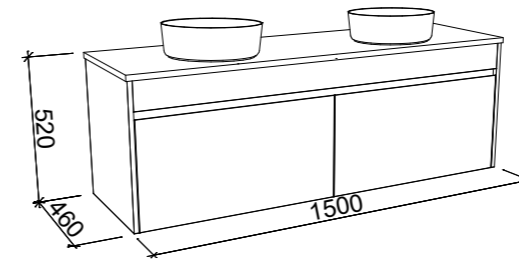

Alpine

ALPINE 1500mm DOUBLE BOWL

Wall Hung

CABINET WITH	SKU	RRP
Alpha Ceramic Top	ALP-V-1500-D-APH-W	$2,946
20mm SilkSurface Top with White Gloss Above Counter Ceramic Basins	ALP-V-1500-D-SSA-W	$3,446
20mm SilkSurface Top with White Gloss Under Counter Ceramic Basins	ALP-V-1500-D-SSU-W	$3,446
60mm SilkSurface Freedom Top with White Gloss Above Counter Ceramic Basins	ALP-V-1500-D-FRA-W	$4,164
60mm SilkSurface Freedom Top with White Gloss Under Counter Ceramic Basins	ALP-V-1500-D-FRU-W	$4,164
No Top	ALP-VCO-1500-D-X-W	$1,367