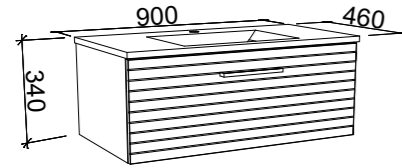

Vale

VALE 900mm

Wall Hung

CABINET WITH	SKU	RRP
Regal Mineral Composite Top	VAL-V-900-C-REG-W	$1,434
Alpha Ceramic Top	VAL-V-900-C-APH-W	$1,434
Haven Matt Dolomite Top	VAL-V-900-C-HVN-W	$1,434
20mm SilkSurface Top with White Gloss Above Counter Ceramic Basin	VAL-V-900-C-SSA-W	$2,113
20mm SilkSurface Top with White Gloss Under Counter Ceramic Basin	VAL-V-900-C-SSU-W	$2,113
No Top	VAL-VCO-900-C-X-W	$827