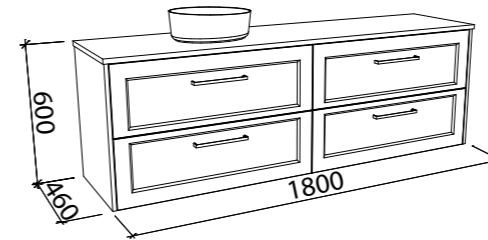

McLAREN 1800mm OFFSET BOWL

Wall Hung