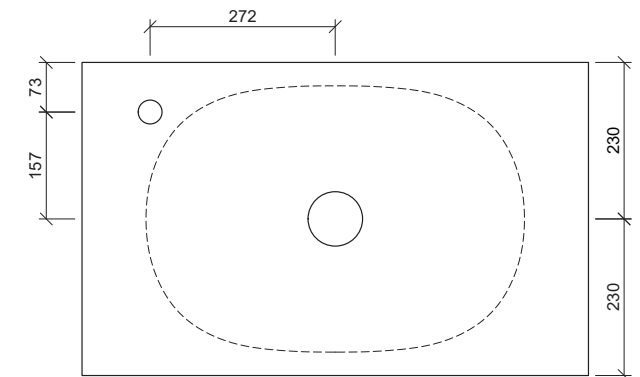

Bonnie

WG White Gloss
BON-BS-560-WG-S

WM White Matt
BON-BS-560-WM-U

Above Counter

Drawings

Taphole Offset

Note: Offset or wall mounted tapware required.

Cut Out Specifications

Material: Ceramic
Approx Capacity: 9.3L
Cut Out Size: 80mm
Waste Size: 32mm without overflow

Note: Due to the manufacturing process, ceramic basins will vary from their nominal stated sizes. Use the dimensions provided as a guide only. Waste not included. Refer to brochure for pricing.