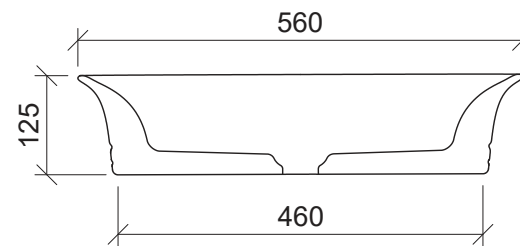

Bonnie

WG White Gloss
BON-BS-560-WG-S

WM White Matt
BON-BS-560-WM-U

Above Counter

Drawings

Taphole Offset

Note: Offset or wall mounted tapware required.

Cut Out Specifications

Material: Ceramic
Approx Capacity: 9.3L
Cut Out Size: 80mm
Waste Size: 32mm without overflow

Note: Due to the manufacturing process, ceramic basins will vary from their nominal stated sizes. Use the dimensions provided as a guide only. Waste not included. Refer to brochure for pricing.