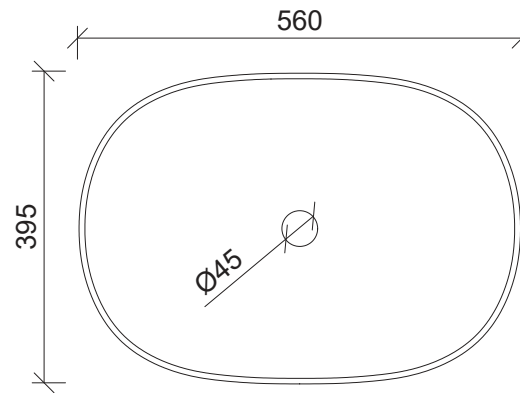

Bonnie

WG White Gloss
BON-BS-560-WG-S

WM White Matt
BON-BS-560-WM-U

Above Counter

Drawings

Taphole Offset

Note: Offset or wall mounted tapware required.

Cut Out Specifications

Material: Ceramic
Approx Capacity: 9.3L
Cut Out Size: 80mm
Waste Size: 32mm without overflow

Note: Due to the manufacturing process, ceramic basins will vary from their nominal stated sizes. Use the dimensions provided as a guide only. Waste not included. Refer to brochure for pricing.