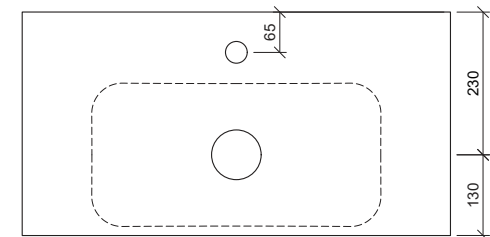

Bloom

WG White Gloss
BLO-BS-475-WG-S

Above Counter

Drawings

Taphole Offset

Taphole Behind

Cut Out Specifications

Material: Ceramic
Approx Capacity: 4.6L
Cut Out Size: 80mm
Waste Size: 32mm without overflow

Note: Due to the manufacturing process, ceramic basins will vary from their nominal stated sizes. Use the dimensions provided as a guide only. Waste not included. Refer to brochure for pricing.