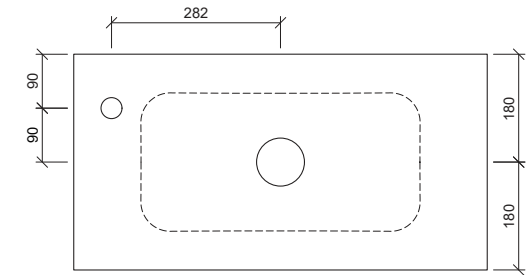

Bloom

WG White Gloss
BLO-BS-475-WG-S

Above Counter

Drawings

Taphole Offset

Taphole Behind

Cut Out Specifications

Material: Ceramic
Approx Capacity: 4.6L
Cut Out Size: 80mm
Waste Size: 32mm without overflow

Note: Due to the manufacturing process, ceramic basins will vary from their nominal stated sizes. Use the dimensions provided as a guide only. Waste not included. Refer to brochure for pricing.