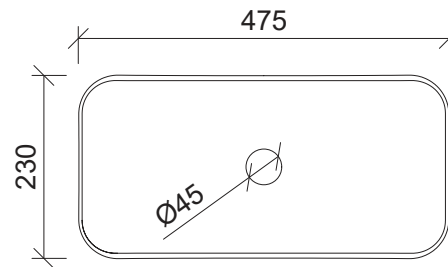

Bloom

WG White Gloss
BLO-BS-475-WG-S

Above Counter

Drawings

Taphole Offset

Taphole Behind

Cut Out Specifications

Material: Ceramic
Approx Capacity: 4.6L
Cut Out Size: 80mm
Waste Size: 32mm without overflow

Note: Due to the manufacturing process, ceramic basins will vary from their nominal stated sizes. Use the dimensions provided as a guide only. Waste not included. Refer to brochure for pricing.