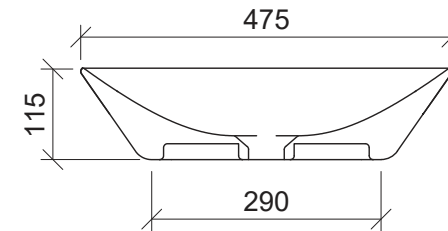

Bloom

WG White Gloss
BLO-BS-475-WG-S

Above Counter

Drawings

Taphole Offset

Taphole Behind

Cut Out Specifications

Material: Ceramic
Approx Capacity: 4.6L
Cut Out Size: 80mm
Waste Size: 32mm without overflow

Note: Due to the manufacturing process, ceramic basins will vary from their nominal stated sizes. Use the dimensions provided as a guide only. Waste not included. Refer to brochure for pricing.