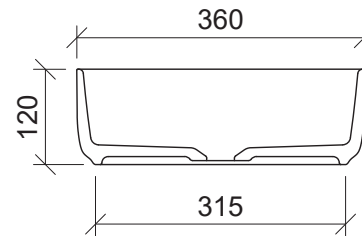

Allure Under Counter

WG White Gloss	WM White Matt	BM Black Matt	ANT Anthracite	GM Grey Matt	LGM Light Grey Matt	PM Pink Matt
ALLU-BS-360-WG-S	ALLU-BS-360-WM-U	ALLU-BS-360-BM-U	ALLU-BS-360-ANT-U	ALLU-BS-360-GM-U	ALLU-BS-360-LGM-U	ALLU-BS-360-PM-U

Taphole Offset

Under Counter

Drawings

Cut Out Specifications

- Material:** Ceramic
- Approx Capacity:** 8.5L
- Cut Out Size:** 320mm
- Waste Size:** 32mm without overflow

Note: Due to the manufacturing process, ceramic basins will vary from their nominal stated sizes. Use the dimensions provided as a guide only. Waste not included. Refer to brochure for pricing.