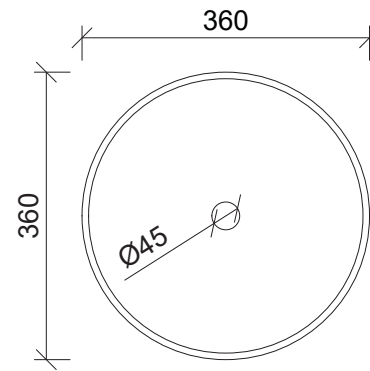

Allure Under Counter

WG White Gloss	WM White Matt	BM Black Matt	ANT Anthracite	GM Grey Matt	LGM Light Grey Matt	PM Pink Matt
ALLU-BS-360-WG-S	ALLU-BS-360-WM-U	ALLU-BS-360-BM-U	ALLU-BS-360-ANT-U	ALLU-BS-360-GM-U	ALLU-BS-360-LGM-U	ALLU-BS-360-PM-U

Taphole Offset

Under Counter

Drawings

Cut Out Specifications

- Material:** Ceramic
- Approx Capacity:** 8.5L
- Cut Out Size:** 320mm
- Waste Size:** 32mm without overflow

Note: Due to the manufacturing process, ceramic basins will vary from their nominal stated sizes. Use the dimensions provided as a guide only. Waste not included. Refer to brochure for pricing.