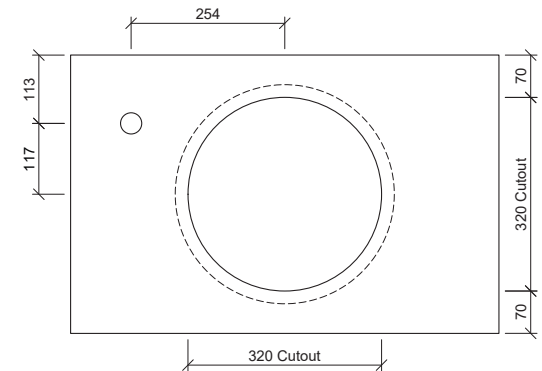

Allure Under Counter

WG White Gloss	WM White Matt	BM Black Matt	ANT Anthracite	GM Grey Matt	LGM Light Grey Matt	PM Pink Matt
ALLU-BS-360-WG-S	ALLU-BS-360-WM-U	ALLU-BS-360-BM-U	ALLU-BS-360-ANT-U	ALLU-BS-360-GM-U	ALLU-BS-360-LGM-U	ALLU-BS-360-PM-U

Taphole Offset

Under Counter

Drawings

Cut Out Specifications

- Material:** Ceramic
- Approx Capacity:** 8.5L
- Cut Out Size:** 320mm
- Waste Size:** 32mm without overflow

Note: Due to the manufacturing process, ceramic basins will vary from their nominal stated sizes. Use the dimensions provided as a guide only. Waste not included. Refer to brochure for pricing.